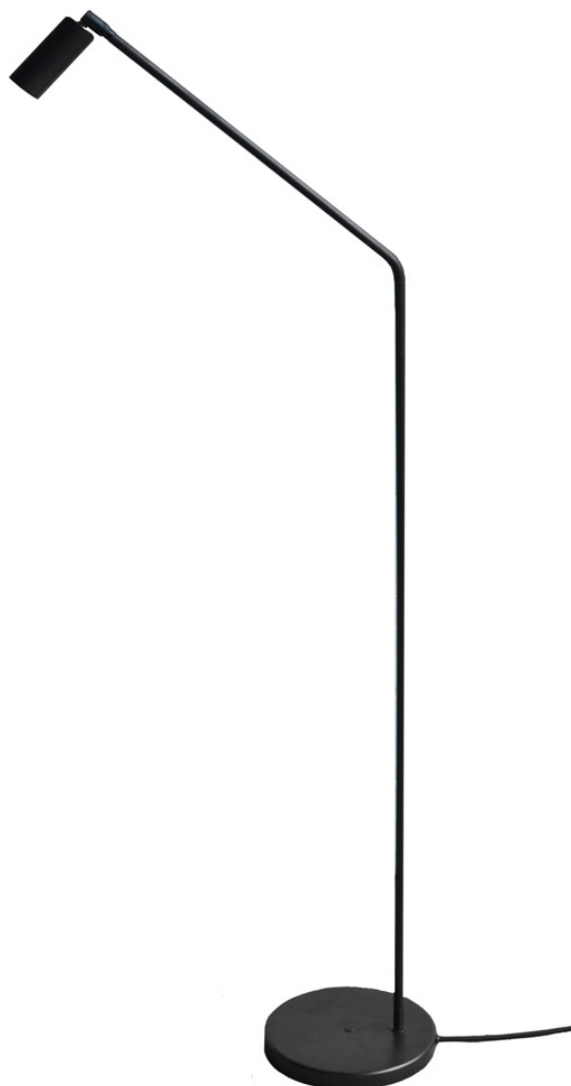

Dimmability:

Remote

IP:

IP20

Material:

Brass

Watt:

3,2

Volt:

230

* other finishes are possible on request

LIT

FLOOR

LIT FLOORLAMP

LIT001FLO

Bronze