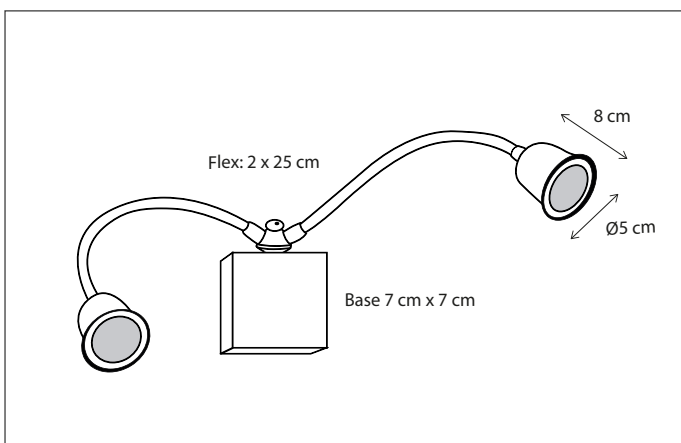

LISIBLE FLEURE TWIN

WALL

Switch can be integrated, see p492 accessories.
Lamps not included, consult light source guide for our advice.

271

CODE	TYPE	FINISH	WATT	VOLT	FITTING
LFT0L2V70	Lisible fleure twin wall	Bronze	2 x 5	230	G4
LFT1L2V70	Lisible fleure twin wall	Brushed nickel	2 x 5	230	G4
LFT2L2V70	Lisible fleure twin wall	Chrome	2 x 5	230	G4

Contact us for:
Customization & connectivity