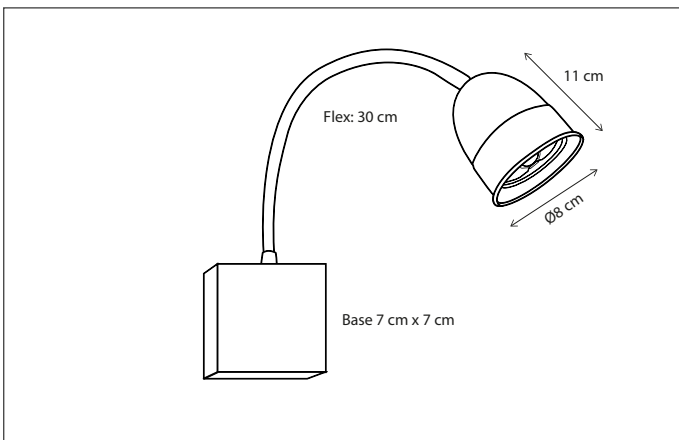

LISIBLE POIRE

WALL

Available in 2 versions: GU10 (no driver required) or BA15d (driver required & included).

Switch can be integrated, see p492 accessories.

Lamps not included, consult light source guide for our advice.