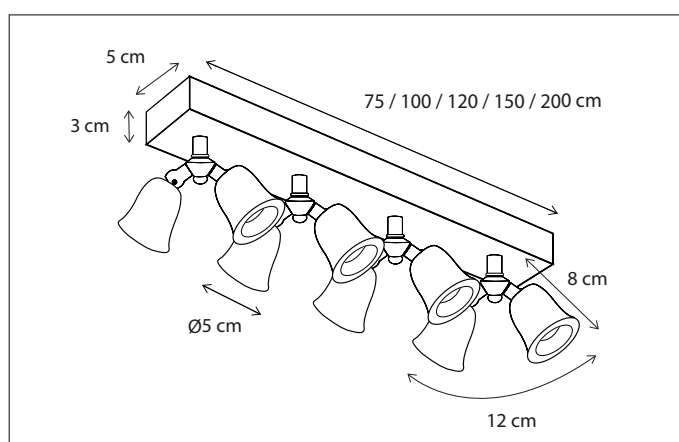

FLEURE TWIN ON PROFILE

SPOT

Customise your product, choose the length of the profile and number of spots.
Lamps not included, consult light source guide for our advice.

176

CODE	TYPE	FINISH	WATT	VOLT	FITTING
FLT0L3B03	Fleure Twin on profile 30 cm - 3L	Bronze	6 x 5	230	G4
FLT0L4B05	Fleure Twin on profile 50 cm - 4L	Bronze	8 x 5	230	G4
FLT0L4B07	Fleure Twin on profile 75 cm - 4L	Bronze	8 x 5	230	G4
FLT0L4B10	Fleure Twin on profile 100 cm - 4L	Bronze	8 x 5	230	G4
FLT0L4B12	Fleure Twin on profile 120 cm - 4L	Bronze	8 x 5	230	G4
FLT0L4B15	Fleure Twin on profile 150 cm - 4L	Bronze	8 x 5	230	G4
FLT0L4B20	Fleure Twin on profile 200 cm - 4L	Bronze	8 x 5	230	G4
FLT0L1XTR	Fleure Twin extra mounted on profile	Bronze	2 x 5	230	G4
FLT1L3B03	Fleure Twin on profile 30 cm - 3L	Brushed nickel	6 x 5	230	G4
FLT1L4B05	Fleure Twin on profile 50 cm - 4L	Brushed nickel	8 x 5	230	G4