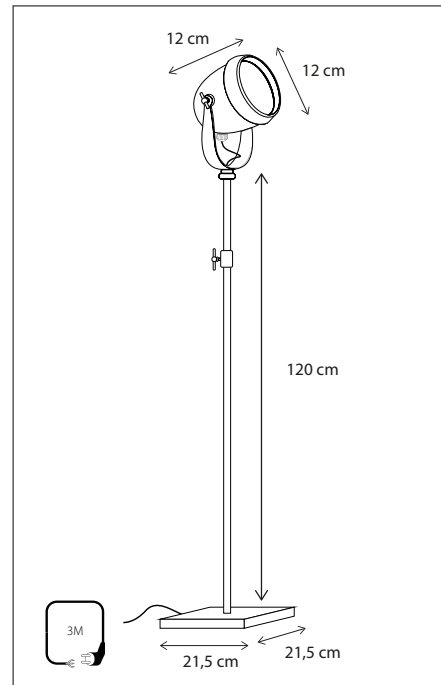

MACRO FLOOR

FLOOR & TABLE

For warmer light, add Kelvin Killer® see p474.
Lamps not included, consult light source guide for our advice.

454

CODE	TYPE	FINISH	WATT	VOLT	FITTING
MAC001FLU	Macro floor outdoor	Bronze	12	230	G53
MAC101FLU	Macro floor outdoor	Brushed nickel	12	230	G53
MAC201FLU	Macro floor outdoor	Chrome	12	230	G53

FLOOR & TABLE | MACRO

OUTDOOR

SCAN & DISCOVER
THE ADVANTAGE OF BRASS

Contact us for:
Customization & connectivity