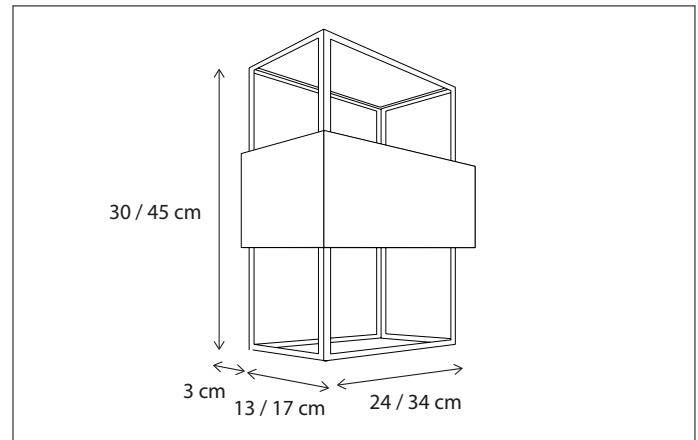

2 integrated LED-strips (top and bottom).
The light reflects on polished brass inside, resulting in a warm glow.

384