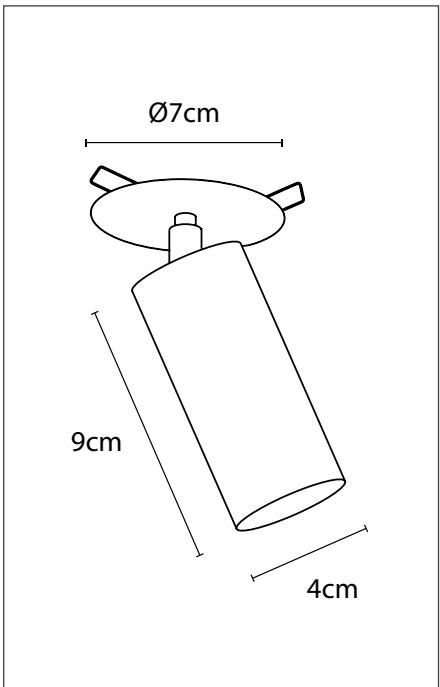

LIT DISC WITH SPRINGS 7CM

SPOT

Select the correct driver, see p486 accessories.
Lamps not included, consult light source guide for our advice.

105

CODE	TYPE	FINISH	WATT	VOLT	FITTING
LIT001170	Lit disc with springs 7cm	Bronze	5	12	G4

Contact us for:
Customization & connectivity