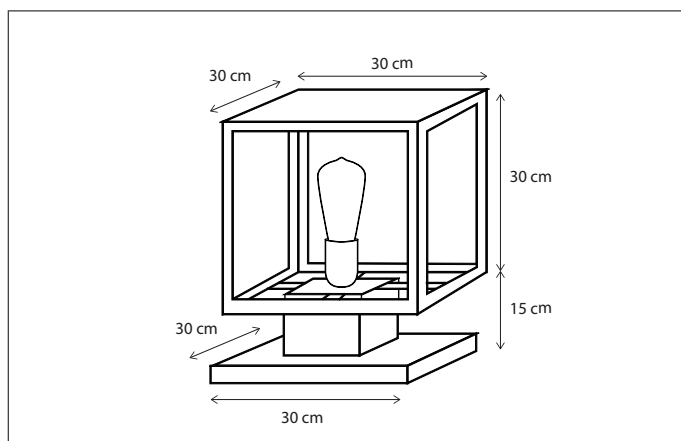

Contact us for:
Customization & connectivity

VITRINE PILLAR LANTERN

GROUND & POLE

Lamps not included, consult light source guide for our advice.

426

CODE	TYPE	FINISH	WATT	VOLT	FITTING
VIT001407	Vitrine pillar lantern	Bronze	15	230	E27
VIT101407	Vitrine pillar lantern	Brushed nickel	15	230	E27
VIT201407	Vitrine pillar lantern	Chrome	15	230	E27