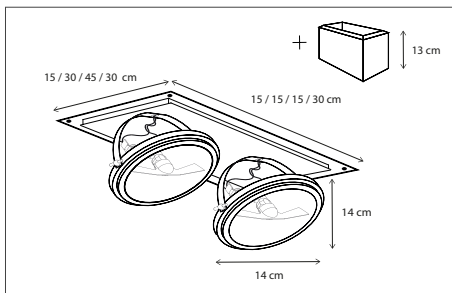

Built-in box included.

2 circuits that can be switched on/off separately, enabling 3 light effects:

1. Indirect illumination via an integrated LED strip (not dimmable)
2. Direct (functional) light created by centonze spots (lamps not included, consult light source guide for our advice)
3. Combination of above