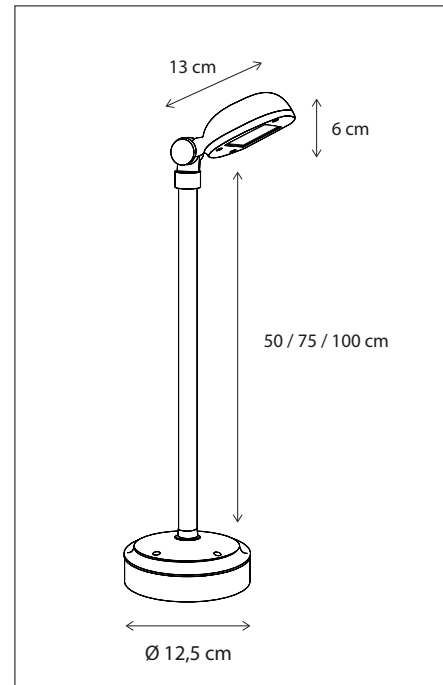

CODE	TYPE	FINISH	WATT	VOLT	FITTING
CHA0L1D51	Charmond on driver base 50 cm	Bronze	2,4	230	-
CHA0L1D75	Charmond on driver base 75 cm	Bronze	2,4	230	-
CHA0L1D10	Charmond on driver base 100 cm	Bronze	2,4	230	-
CHA1L1D51	Charmond on driver base 50 cm	Brushed nickel	2,4	230	-
CHA1L1D75	Charmond on driver base 75 cm	Brushed nickel	2,4	230	-
CHA1L1D10	Charmond on driver base 100 cm	Brushed nickel	2,4	230	-
CHA2L1D51	Charmond on driver base 50 cm	Chrome	2,4	230	-
CHA2L1D75	Charmond on driver base 75 cm	Chrome	2,4	230	-
CHA2L1D10	Charmond on driver base 100 cm	Chrome	2,4	230	-

GROUND & POLE | CHARMOND

OUTDOOR

Contact us for:
Customization & connectivity