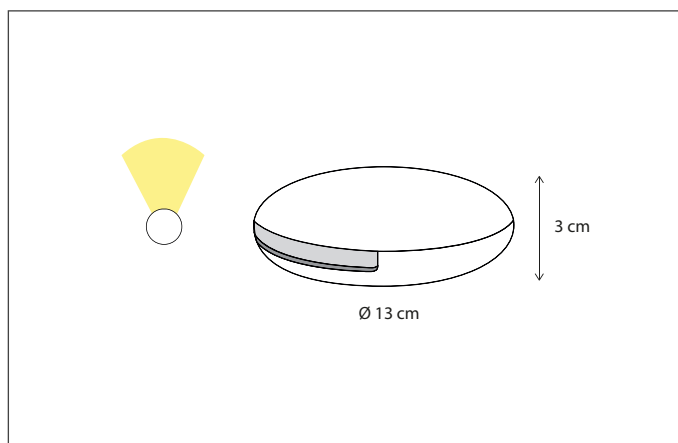

GALED 90°

GROUND & POLE

Select the correct driver, see p486 accessories.
Integrated LED 2700K.

420

CODE	TYPE	FINISH	WATT	VOLT	FITTING
GAL001001	Galed 90°	Bronze	1,5	24	-
GAL101001	Galed 90°	Brushed nickel	1,5	24	-
GAL201001	Galed 90°	Chrome	1,5	24	-

GROUND & POLE | GALED

OUTDOOR

SCAN & DISCOVER
THE ADVANTAGE OF BRASS

Contact us for:
Customization & connectivity