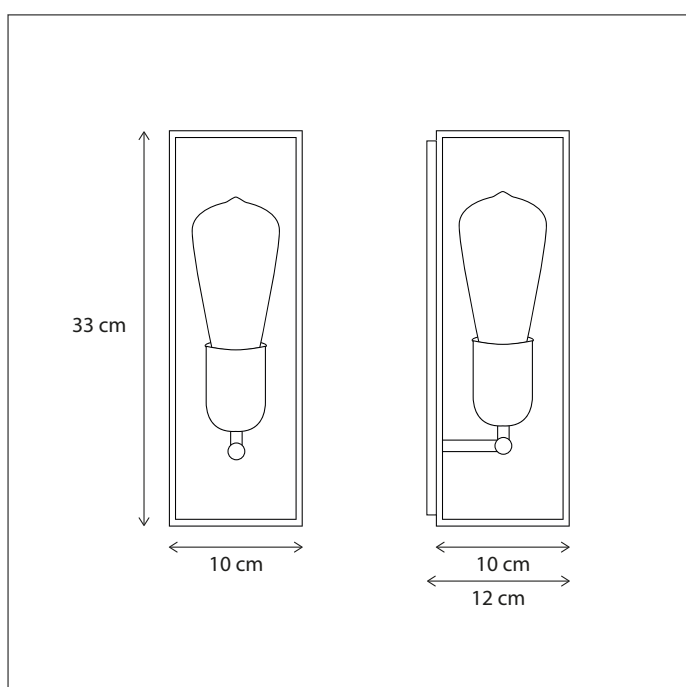

INDOOR | WALL | VITRINE

Contact us for:
Customization & connectivity

VITRINE SMALL

WALL

Lamps not included, consult light source guide for our advice.

233

CODE	TYPE	FINISH	WATT	VOLT	FITTING
VIT001007	Vitrine wall small 1L	Bronze	15	230	E27
VIT101007	Vitrine wall small 1L	Brushed nickel	15	230	E27
VIT201007	Vitrine wall small 1L	Chrome	15	230	E27
VIT301007	Vitrine wall small 1L	Polished brass	15	230	E27