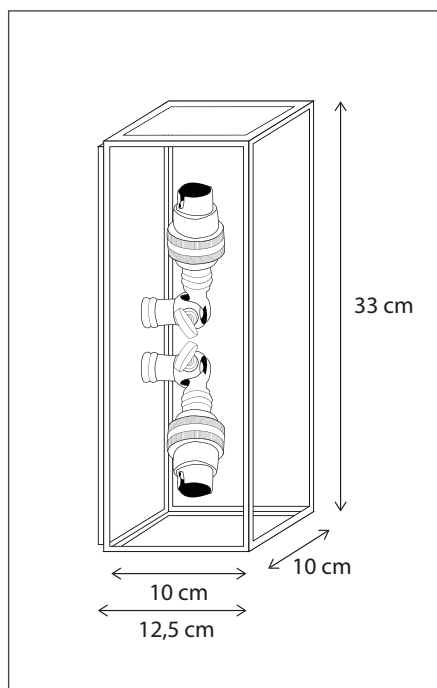

VITRINE UP & DOWN

WALL

Lamps not included, consult light source guide for our advice.

369

CODE	TYPE	FINISH	WATT	VOLT	FITTING
VIT002010	Vitrine up & down marron	Bronze	2 x 8	230	BA15d
VIT102010	Vitrine up & down marron	Brushed nickel	2 x 8	230	BA15d
VIT202010	Vitrine up & down marron	Chrome	2 x 8	230	BA15d

Contact us for:
Customization & connectivity