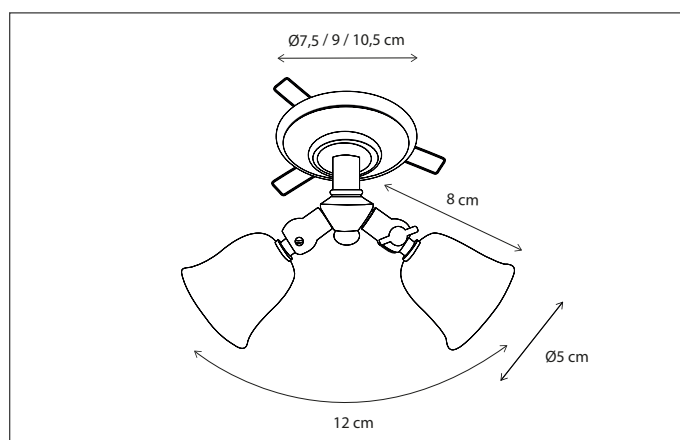

FLEURE TWIN ROSAS WITH SPRINGS

SPOT

Select the correct driver, see p486 accessories.
Lamps not included, consult light source guide for our advice.

168

CODE	TYPE	FINISH	WATT	VOLT	FITTING
FLT0L1J75	Fleure Twin rosas with springs 7,5 cm	Bronze	2 x 5	12	G4
FLT0L1J90	Fleure Twin rosas with springs 9 cm	Bronze	2 x 5	12	G4
FLT0L1J10	Fleure Twin rosas with springs 10,5 cm	Bronze	2 x 5	12	G4
FLT1L1J75	Fleure Twin rosas with springs 7,5 cm	Brushed nickel	2 x 5	12	G4
FLT1L1J90	Fleure Twin rosas with springs 9 cm	Brushed nickel	2 x 5	12	G4
FLT1L1J10	Fleure Twin rosas with springs 10,5 cm	Brushed nickel	2 x 5	12	G4
FLT2L1J75	Fleure Twin rosas with springs 7,5 cm	Chrome	2 x 5	12	G4
FLT2L1J90	Fleure Twin rosas with springs 9 cm	Chrome	2 x 5	12	G4
FLT2L1J10	Fleure Twin rosas with springs 10,5 cm	Chrome	2 x 5	12	G4