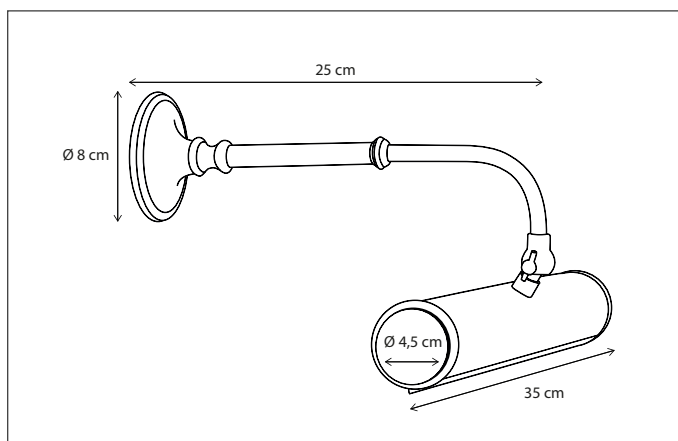

295

Contact us for:
Customization & connectivity

RUBENS

PICTURE LIGHT

Lamps not included, consult light source guide for our advice.

296

CODE	TYPE	FINISH	WATT	VOLT	FITTING
RUB001R35	Rubens wall on fixed arm	Bronze	2 x 6	230	E14
RUB101R35	Rubens wall on fixed arm	Brushed nickel	2 x 6	230	E14
RUB201R35	Rubens wall on fixed arm	Chrome	2 x 6	230	E14