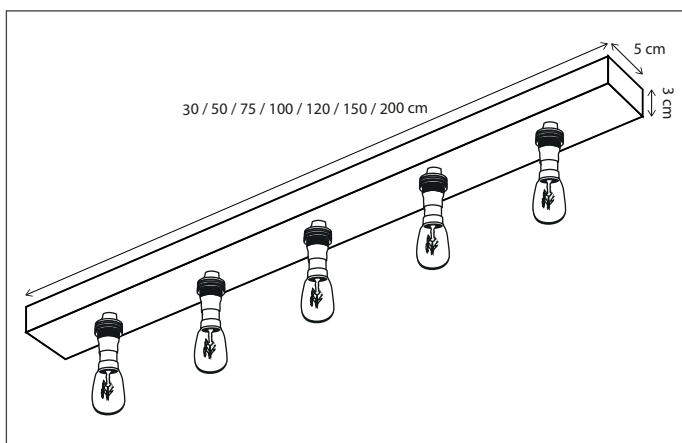

BARRON ON PROFILE

CEILING

Customise your product, choose the length of the profile and number of fittings.
Lamps not included, consult light source guide for our advice.

79

CODE	TYPE	FINISH	WATT	VOLT	FITTING
BAR003B03	Barron on profile 30 cm - 3L	Bronze	3 x 6	230	BA15d
BAR005B05	Barron on profile 50 cm - 5L	Bronze	5 x 6	230	BA15d
BAR007B07	Barron on profile 75 cm - 7L	Bronze	7 x 6	230	BA15d
BAR010B10	Barron on profile 100 cm - 10L	Bronze	10 x 6	230	BA15d
BAR012B12	Barron on profile 120 cm - 12L	Bronze	12 x 6	230	BA15d
BAR015B15	Barron on profile 150 cm - 15L	Bronze	15 x 6	230	BA15d
BAR020B20	Barron on profile 200 cm - 20L	Bronze	20 x 6	230	BA15d
BAR103B03	Barron on profile 30 cm - 3L	Brushed nickel	3 x 6	230	BA15d
BAR105B05	Barron on profile 50 cm - 5L	Brushed nickel	5 x 6	230	BA15d
BAR107B07	Barron on profile 75 cm - 7L	Brushed nickel	7 x 6	230	BA15d

See next page for more models.

Contact us for:
Customization & connectivity