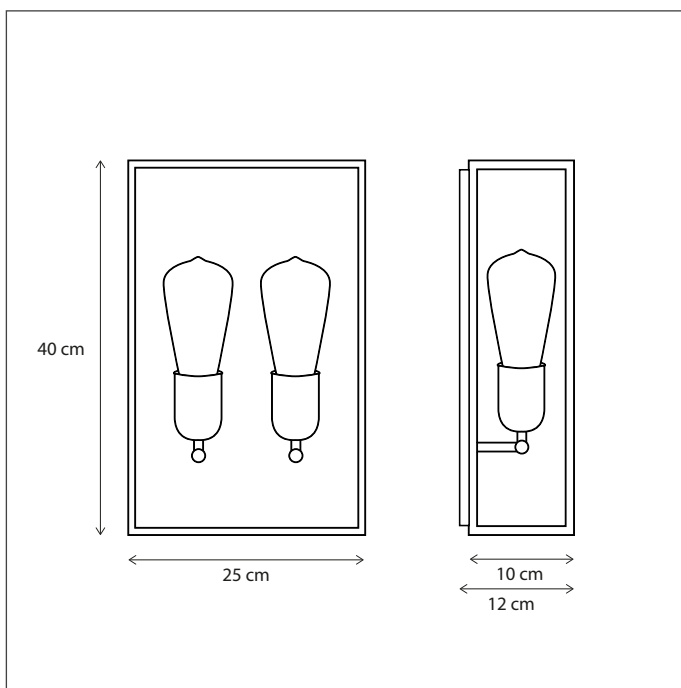

VITRINE LARGE

WALL

Lamps not included, consult light source guide for our advice.

235

CODE	TYPE	FINISH	WATT	VOLT	FITTING
VIT002008	Vitrine wall large 2L	Bronze	2 x 15	230	E27
VIT102008	Vitrine wall large 2L	Brushed nickel	2 x 15	230	E27
VIT202008	Vitrine wall large 2L	Chrome	2 x 15	230	E27
VIT302008	Vitrine wall large 2L	Polished brass	2 x 15	230	E27