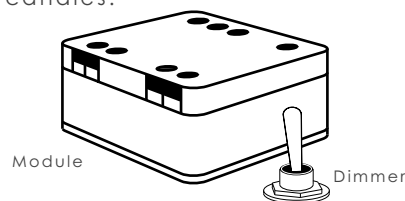

BELLEFEU® FIREPLACE

CREATE YOUR OWN

STEP 1: Start with the starter kit that includes the module that creates the candle effect and a push dimmer. Note that 1 starter kit can serve up to 18 candles.

STEP 2: Choose the number of candles and the desired heights, diameters, and finishes. Available finishes include alabaster, glass, white wax and linnen wax.

344