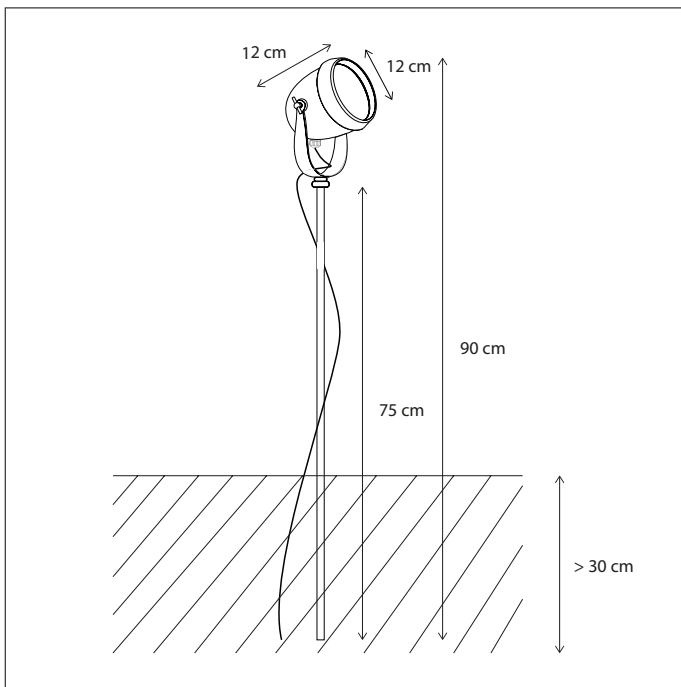

MACRO

SPIKE

For warmer light, add Kelvin Killer® see p474.
Select the correct driver, see p486 accessories.
Lamps not included, consult light source guide for our advice.

401

CODE	TYPE	FINISH	WATT	VOLT	FITTING
MAC001S12	Macro on spike	Bronze	12	12	G53
MAC101S12	Macro on spike	Brushed nickel	12	12	G53
MAC201S12	Macro on spike	Chrome	12	12	G53

Contact us for:
Customization & connectivity

SCAN & DISCOVER
THE ADVANTAGE OF BRASS

SPIKE | MACRO

OUTDOOR