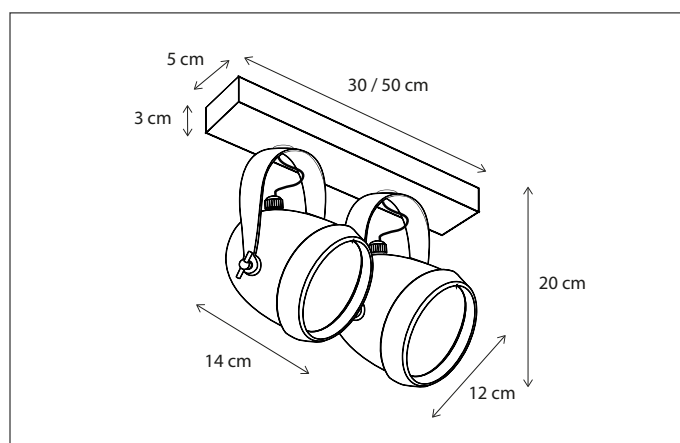

MACRO ON PROFILE

WALL

For warmer light, add Kelvin Killer® - see p 474.
Lamps not included, consult light source guide for our advice.

390

CODE	TYPE	FINISH	WATT	VOLT	FITTING
MAC002P22	Macro on profile 30 cm - 2L	Bronze	2 x 12	230	G53
MAC003P22	Macro on profile 50 cm - 3L	Bronze	3 x 12	230	G53
MAC102P22	Macro on profile 30 cm - 2L	Brushed nickel	2 x 12	230	G53
MAC103P22	Macro on profile 50 cm - 3L	Brushed nickel	3 x 12	230	G53
MAC202P22	Macro on profile 30 cm - 2L	Chrome	2 x 12	230	G53
MAC203P22	Macro on profile 50 cm - 3L	Chrome	3 x 12	230	G53

WALL | MACRO

OUTDOOR

SCAN & DISCOVER
THE ADVANTAGE OF BRASS

Contact us for:
Customization & connectivity