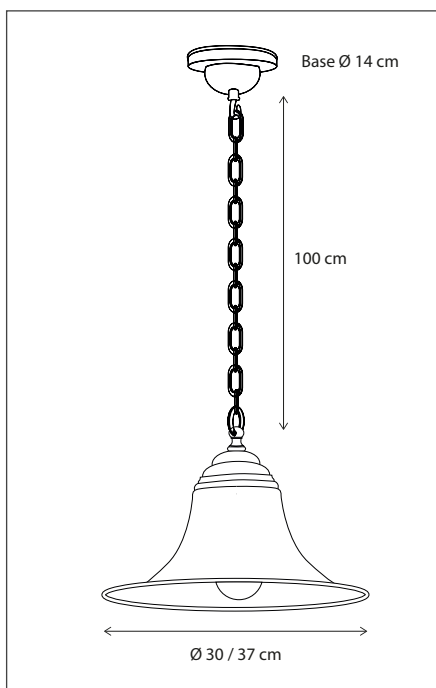

ELEGANCE ON CHAIN

SUSPENSION

Lamps not included, consult light source guide for our advice.

467

CODE	TYPE	FINISH	WATT	VOLT	FITTING
ELE0012E1	Elégance on chain petite outdoor	Bronze	15	230	E27
ELE0012E2	Elégance on chain grande outdoor	Bronze	15	230	E27
ELE1012E1	Elégance on chain petite outdoor	Brushed nickel	15	230	E27
ELE1012E2	Elégance on chain grande outdoor	Brushed nickel	15	230	E27
ELE2012E1	Elégance on chain petite outdoor	Chrome	15	230	E27
ELE2012E2	Elégance on chain grande outdoor	Chrome	15	230	E27

Contact us for:
Customization & connectivity

SCAN & DISCOVER
THE ADVANTAGE OF BRASS