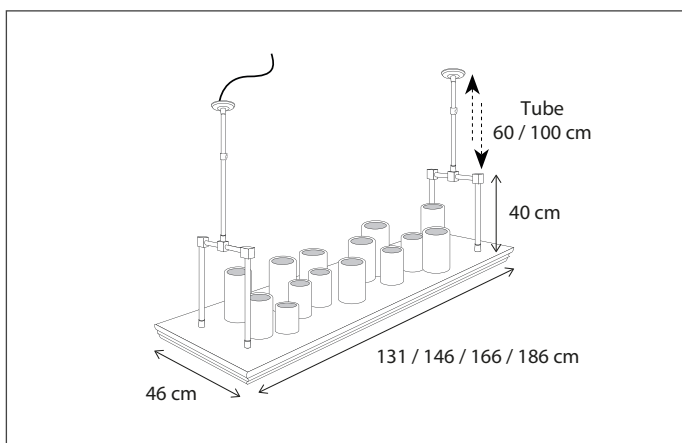

2 circuits:

1. GU10 LED spots at the bottom for functional light (light source excluded).
2. Integrated LED-discs to create candle effect for atmosphere creation.

For control/connectivity options, see p494 accessories.