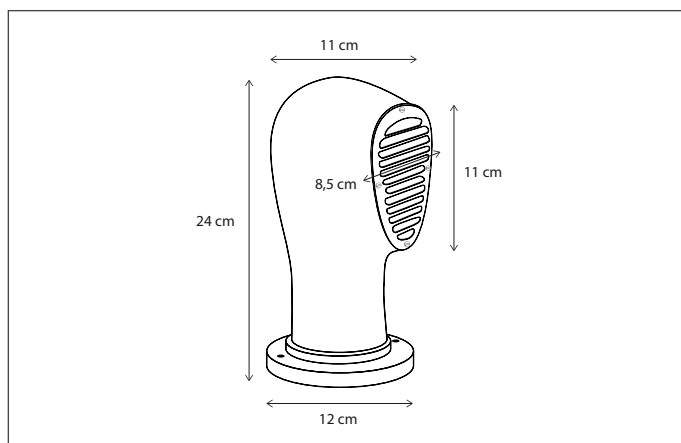

BEAUTIQUE DECK

GROUND & POLE

436

CODE	TYPE	FINISH	WATT	VOLT	FITTING
BED0L11DR	Beautique deck	Bronze	2 x 1,5	230	-
BED1L11DR	Beautique deck	Brushed nickel	2 x 1,5	230	-
BED2L11DR	Beautique deck	Chrome	2 x 1,5	230	-
BED3L11DR	Beautique deck	Polished brass	2 x 1,5	230	-

GROUND & POLE | BEAUTIQUE

OUTDOOR

SCAN & DISCOVER
THE ADVANTAGE OF BRASS

Contact us for:
Customization & connectivity