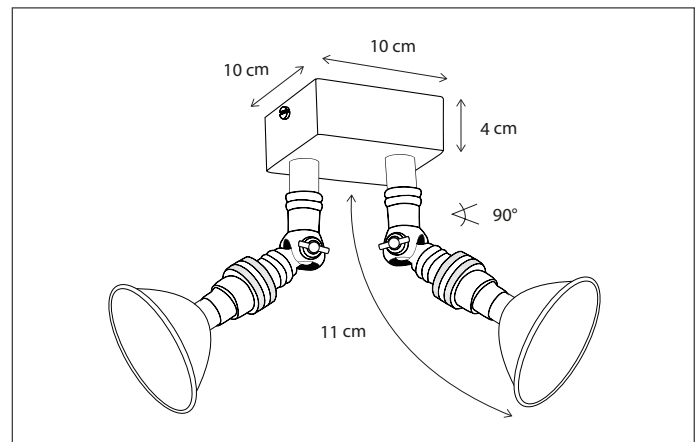

Contact us for:
Customization & connectivity

MARRON ON SQUARE BASE MEDIUM

SPOT

Lamps not included, consult light source guide for our advice.

118

CODE	TYPE	FINISH	WATT	VOLT	FITTING
MAR0L2V10	Marron on square base 2L	Bronze	2 x 8	230	BA15d
MAR1L2V10	Marron on square base 2L	Brushed nickel	2 x 8	230	BA15d
MAR2L2V10	Marron on square base 2L	Chrome	2 x 8	230	BA15d