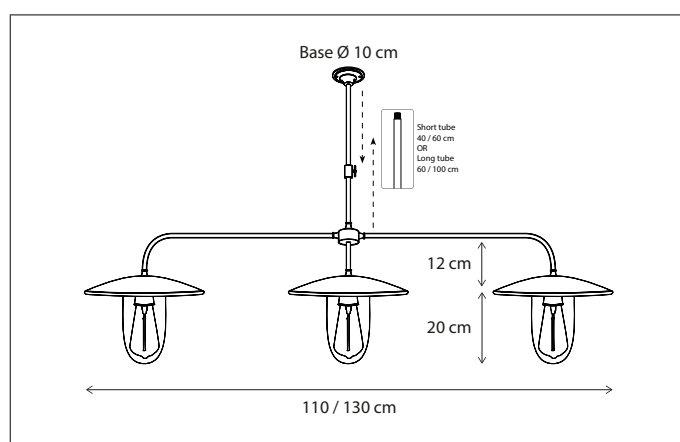

Contact us for:
Customization & connectivity

ELEBASE MULTIPLE ON TUBE

SUSPENSION

Lamps not included, consult light source guide for our advice.

48

CODE	TYPE	FINISH	WATT	VOLT	FITTING
ELB002U06	Elébase double with short tube 40 - 60 cm	Bronze	2 x 15	230	E27
ELB002U10	Elébase double with long tube 60 cm - 100 cm	Bronze	2 x 15	230	E27
ELB003W06	Elébase triple with short tube 40 cm - 60 cm	Bronze	3 x 15	230	E27
ELB003W10	Elébase triple with long tube 60 cm - 100 cm	Bronze	3 x 15	230	E27
ELB102U06	Elébase double with short tube 40 - 60 cm	Brushed nickel	2 x 15	230	E27
ELB102U10	Elébase double with long tube 60 cm - 100 cm	Brushed nickel	2 x 15	230	E27
ELB103W06	Elébase triple with short tube 40 cm - 60 cm	Brushed nickel	3 x 15	230	E27
ELB103W10	Elébase triple with long tube 60 cm - 100 cm	Brushed nickel	3 x 15	230	E27
ELB202U06	Elébase double with short tube 40 - 60 cm	Chrome	2 x 15	230	E27
ELB202U10	Elébase double with long tube 60 cm - 100 cm	Chrome	2 x 15	230	E27
ELB203W06	Elébase triple with short tube 40 cm - 60 cm	Chrome	3 x 15	230	E27
ELB203W10	Elébase triple with long tube 60 cm - 100 cm	Chrome	3 x 15	230	E27