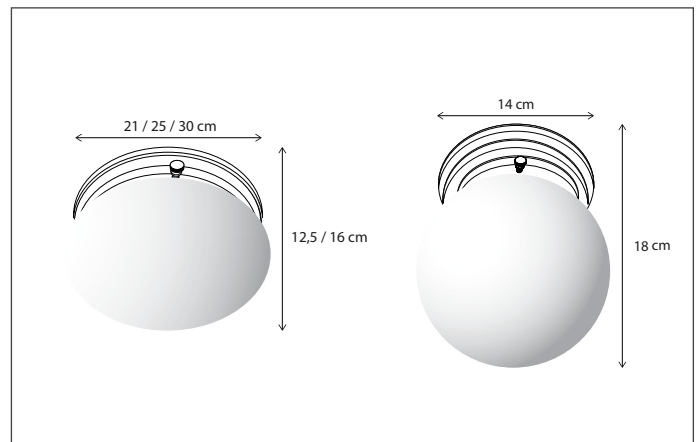

Glass included.
Lamps not included, consult light source guide for our advice.

78