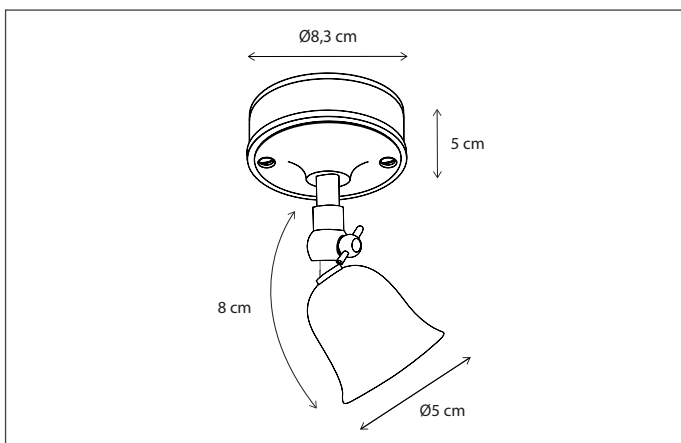

FLEURE ON ROUND BASE

SPOT

Lamps not included, consult light source guide for our advice.

157

CODE	TYPE	FINISH	WATT	VOLT	FITTING
FLE01F83	Fleure on round base	Bronze	5	230	G4
FLE11F83	Fleure on round base	Brushed nickel	5	230	G4
FLE21F83	Fleure on round base	Chrome	5	230	G4

Contact us for:
Customization & connectivity