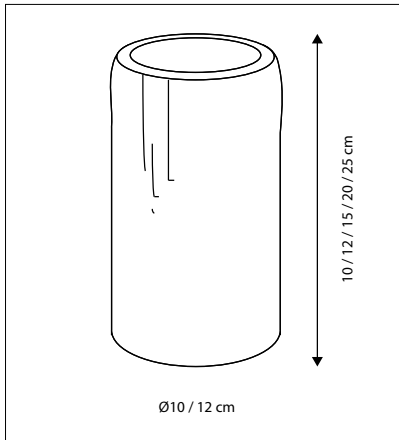

341

CODE	TYPE	FINISH	WATT	VOLT	FITTING
STEP 1					
COB001STA	Bellefeu starter unit + toggle dimmer (for max 18 led units)	-	-	24	-
STEP 2					
COB609LS2	Led unit + Candle wax H9cm - Ø10 cm	Linnen	2,4	24	-
COB612LS2	Led unit + Candle wax H12cm - Ø10 cm	Linnen	2,4	24	-
COB615LS2	Led unit + Candle wax H15cm - Ø10 cm	Linnen	2,4	24	-
COB620LS2	Led unit + Candle wax H20cm - Ø10 cm	Linnen	2,4	24	-
COB625LS2	Led unit + Candle wax H25cm - Ø10 cm	Linnen	2,4	24	-
COB609LS3	Led unit + Candle wax H9cm - Ø12 cm	Linnen	2,4	24	-
COB612LS3	Led unit + Candle wax H12cm - Ø12 cm	Linnen	2,4	24	-
COB615LS3	Led unit + Candle wax H15cm - Ø12 cm	Linnen	2,4	24	-
COB620LS3	Led unit + Candle wax H20cm - Ø12 cm	Linnen	2,4	24	-
COB625LS3	Led unit + Candle wax H25cm - Ø12 cm	Linnen	2,4	24	-

See next page for more models

Contact us for:
Customization & connectivity

SCAN & DISCOVER
REATE YOUR OWN BELLEFEU®