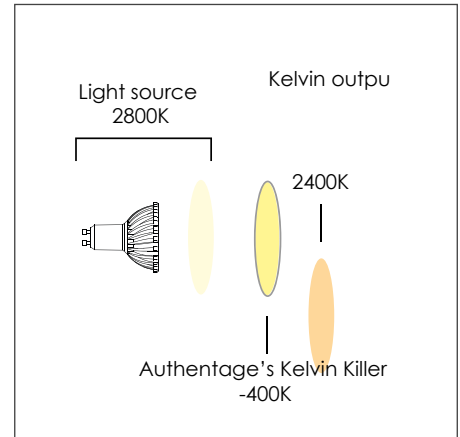

KELVIN KILLER® FILTER

ACCESSORIES

474

CODE

TYPE

EFFECT

MICFROGLA

Frosted glass micro

Enhances light distribution

AURKEL400

Kelvin killer glass aureole

Reduces the light temperature with 400K

BALKEL400

Kelvin killer glass balume

Reduces the light temperature with 400K

CENKEL400

Kelvin killer glass centonze

Reduces the light temperature with 400K

MICKEL400

Kelvin killer glass micro

Reduces the light temperature with 400K

MACKEL400

Kelvin killer glass macro

Reduces the light temperature with 400K

GRAKEL400

Kelvin killer glass gracieuze

Reduces the light temperature with 400K

ACCESSORIES | KELVIN KILLER® / FILTER

SCAN & DISCOVER
OUR PATENTED KELVIN KILLER®

Contact us for:
Customization & connectivity