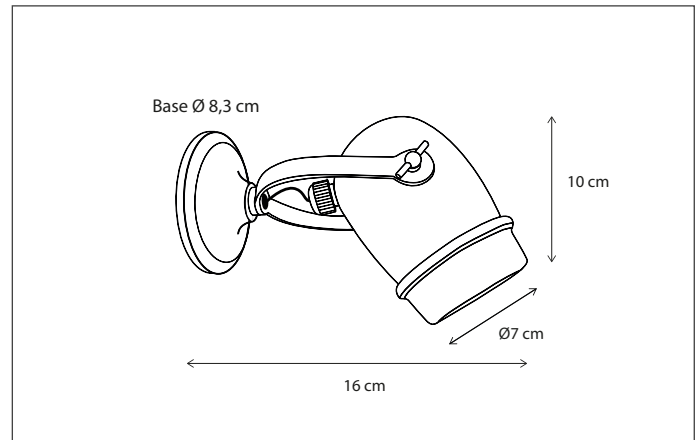

MICRO MOUNTED BASE

WALL

For warmer light, add Kelvin Killer® see p474.
For enhanced light dispersion or anti-glare effect, add frosted glass filter see p474.
Lamps not included, consult light source guide for our advice.

356

CODE	TYPE	FINISH	WATT	VOLT	FITTING
MIC001G83	Micro wall mounted base	Bronze	6	230	GU10
MIC101G83	Micro wall mounted base	Brushed nickel	6	230	GU10
MIC201G83	Micro wall mounted base	Chrome	6	230	GU10

WALL | MICRO

OUTDOOR

SCAN & DISCOVER
THE ADVANTAGE OF BRASS

Contact us for:
Customization & connectivity