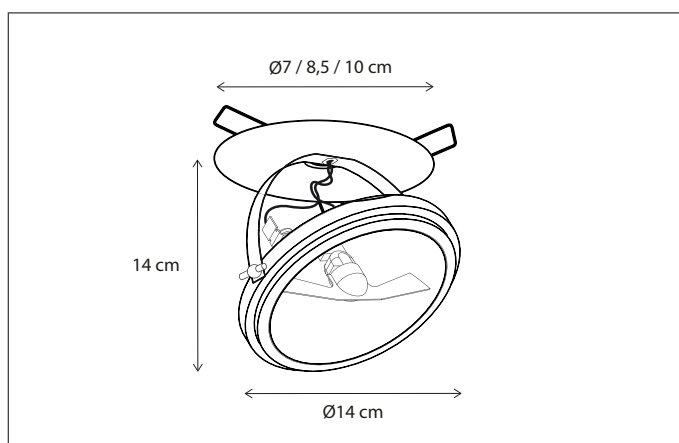

CENTONZE DISC WITH SPRINGS

SPOT

Select the correct driver, see p486 accessories.
Lamps not included, consult light source guide for our advice.

90

CODE	TYPE	FINISH	WATT	VOLT	FITTING
CEN0L1I70	Centonze disc with springs 7 cm	Bronze	15	12	G53
CEN0L1I85	Centonze disc with springs 8,5 cm	Bronze	15	12	G53
CEN0L1I10	Centonze disc with springs 10 cm	Bronze	15	12	G53
CEN1L1I70	Centonze disc with springs 7 cm	Brushed nickel	15	12	G53
CEN1L1I85	Centonze disc with springs 8,5 cm	Brushed nickel	15	12	G53
CEN1L1I10	Centonze disc with springs 10 cm	Brushed nickel	15	12	G53
CEN2L1I70	Centonze disc with springs 7 cm	Chrome	15	12	G53
CEN2L1I85	Centonze disc with springs 8,5 cm	Chrome	15	12	G53
CEN2L1I10	Centonze disc with springs 10 cm	Chrome	15	12	G53

INDOOR | SPOT | CENTONZE

SCAN & DISCOVER
OUR PATENTED KELVIN KILLER®

Contact us for:
Customization & connectivity