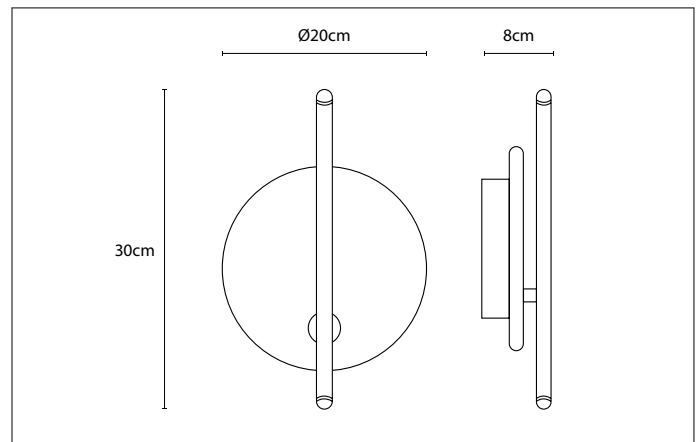

1. 2 integrated LED-strips:
   1. Integrated in brushed brass tube
   2. Behind alabaster disc

238