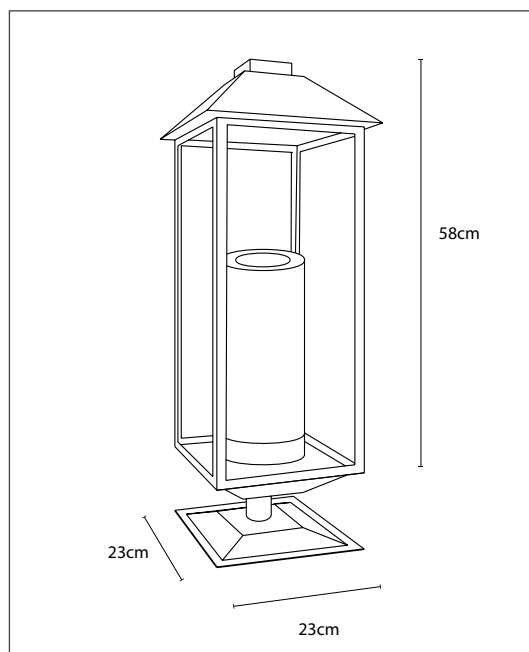

Integrated push dimmer for adjustable candle effect.

For control/connectivity options, see p494 accessories.

410

CODE	TYPE	FINISH	WATT	VOLT	FITTING
NBLOB1SM5	Noblesse bellefeu on foot - 1 candle alabaster	Bronze	2,4	230	-