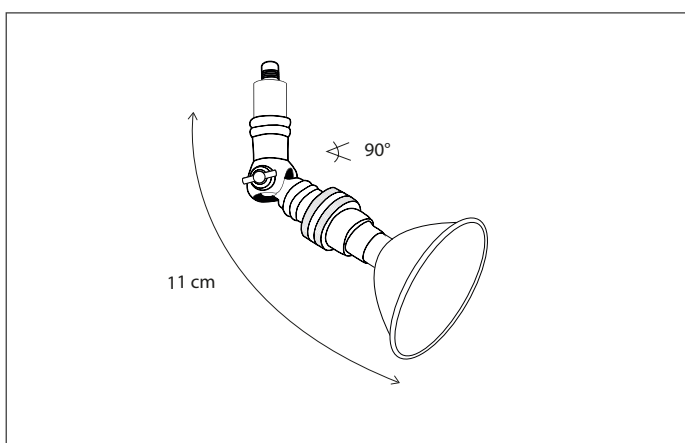

MARRON M10

SPOT

Select the correct driver, see p486 accessories.
Lamps not included, consult light source guide for our advice.

121

CODE	TYPE	FINISH	WATT	VOLT	FITTING
MAR0L1M01	Marron M10	Bronze	8	12	BA15d
MAR1L1M01	Marron M10	Brushed nickel	8	12	BA15d
MAR2L1M01	Marron M10	Chrome	8	12	BA15d

Contact us for:
Customization & connectivity