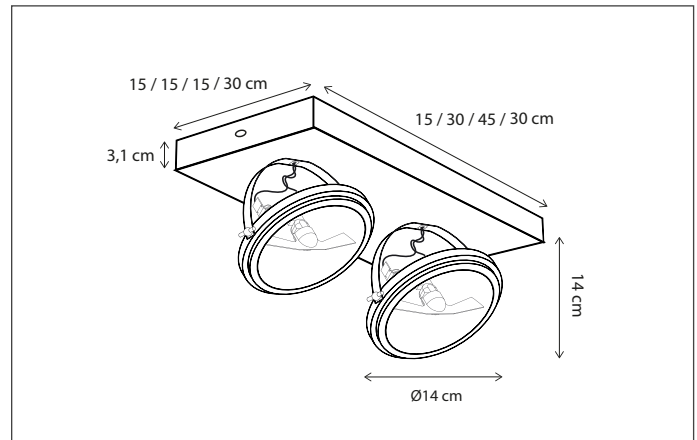

CENTONZE CLASSIC

SPOT

Lamps not included, consult light source guide for our advice.

102

CODE	TYPE	FINISH	WATT	VOLT	FITTING
CEN011CO1	Centonze square box 1L - 15 x 15 cm	Bronze	15	230	G53
CEN012CO1	Centonze rectangular box 2L - 30 x 15 cm	Bronze	2 x 15	230	G53
CEN013CO1	Centonze rectangular box 3L - 45 x 15 cm	Bronze	3 x 15	230	G53
CEN014CO1	Centonze square box 4L - 30 x 30 cm	Bronze	4 x 15	230	G53
CEN111CO1	Centonze square box 1L - 15 x 15 cm	Brushed nickel	15	230	G53
CEN112CO1	Centonze rectangular box 2L - 30 x 15 cm	Brushed nickel	2 x 15	230	G53
CEN113CO1	Centonze rectangular box 3L - 45 x 15 cm	Brushed nickel	3 x 15	230	G53
CEN114CO1	Centonze square box 4L - 30 x 30 cm	Brushed nickel	4 x 15	230	G53
CEN211CO1	Centonze square box 1L - 15 x 15 cm	Chrome	15	230	G53
CEN212CO1	Centonze rectangular box 2L - 30 x 15 cm	Chrome	2 x 15	230	G53
CEN213CO1	Centonze rectangular box 3L - 45 x 15 cm	Chrome	3 x 15	230	G53
CEN214CO1	Centonze square box 4L - 30 x 30 cm	Chrome	4 x 15	230	G53

INDOOR | SPOT | CENTONZE

SCAN & DISCOVER
OUR PATENTED KELVIN KILLER®

Contact us for:
Customization & connectivity