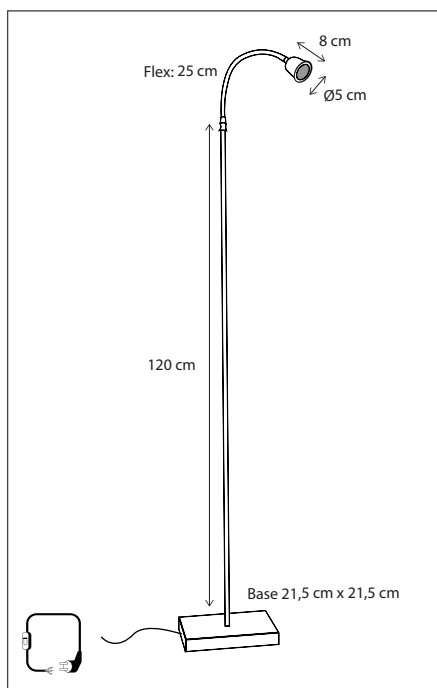

INDOOR | FLOOR | LISIBLE

Contact us for:
Customization & connectivity

LISIBLE FLEURE

FLOOR

Lamps not included, consult light source guide for our advice.
Lamp includes a floor slide dimmer.

335

CODE	TYPE	FINISH	WATT	VOLT	FITTING
LFL0L1FLO	Lisible fleure floor	Bronze	5	230	G4
LFL1L1FLO	Lisible fleure floor	Brushed nickel	5	230	G4
LFL2L1FLO	Lisible fleure floor	Chrome	5	230	G4