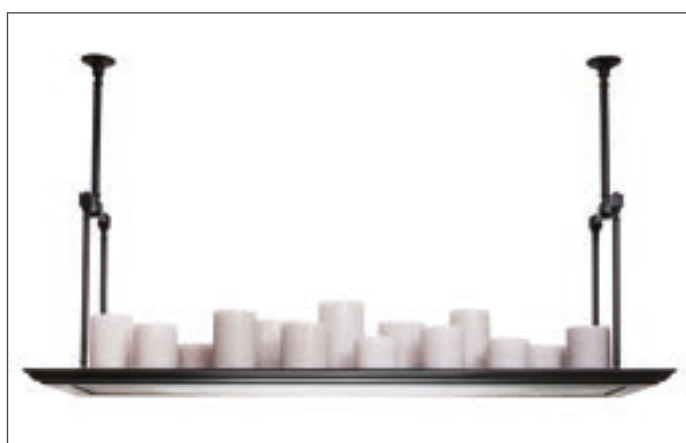

2 integrated circuits:

1. Dim-to-warm LED-strip at the bottom for functional light.
2. Integrated LED-discs to create candle effect for atmosphere creation.

Light sources are integrated.

For control/connectivity options, see p494 accessories.

12