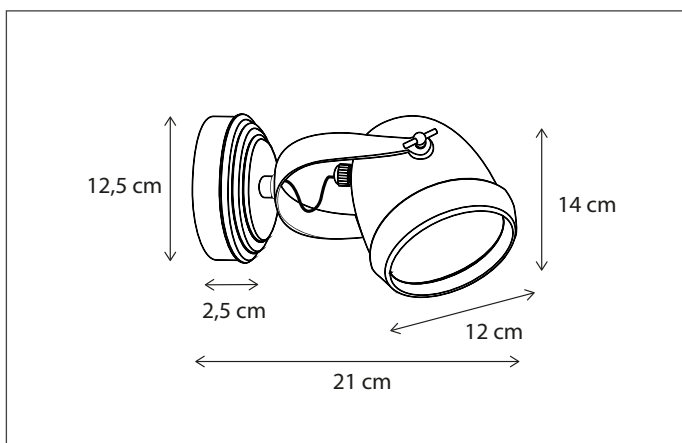

MACRO ON ROUND BASE

WALL

For warmer light, add Kelvin Killer® - see p 474.
Lamps not included, consult light source guide for our advice.

389

CODE	TYPE	FINISH	WATT	VOLT	FITTING
MAC001A22	Macro wall (driver incl.)	Bronze	12	230	G53
MAC101A22	Macro wall (driver incl.)	Brushed nickel	12	230	G53
MAC201A22	Macro wall (driver incl.)	Chrome	12	230	G53

Contact us for:
Customization & connectivity

SCAN & DISCOVER
OUR PATENTED KELVIN KILLER®

WALL | MACRO

OUTDOOR