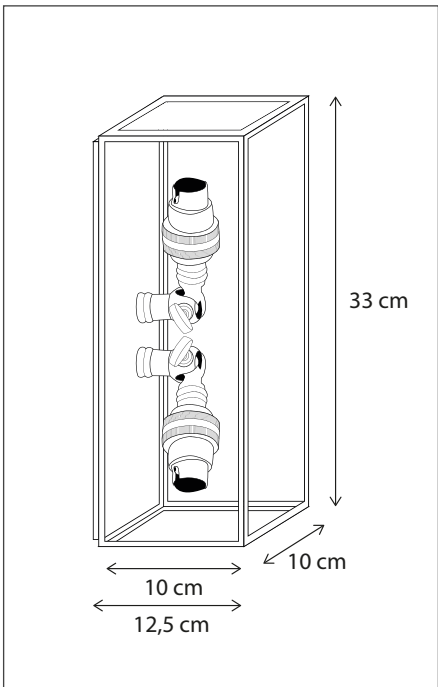

INDOOR | WALL | VITRINE

SCAN & DISCOVER
OUR PATENTED KELVIN KILLER®

Contact us for:
Customization & connectivity

VITRINE UP & DOWN

WALL

Lamps not included, consult light source guide for our advice.

237

CODE	TYPE	FINISH	WATT	VOLT	FITTING
VIT002010	Vitrine up & down marron	Bronze	2 x 8	230	BA15d
VIT102010	Vitrine up & down marron	Brushed nickel	2 x 8	230	BA15d
VIT202010	Vitrine up & down marron	Chrome	2 x 8	230	BA15d