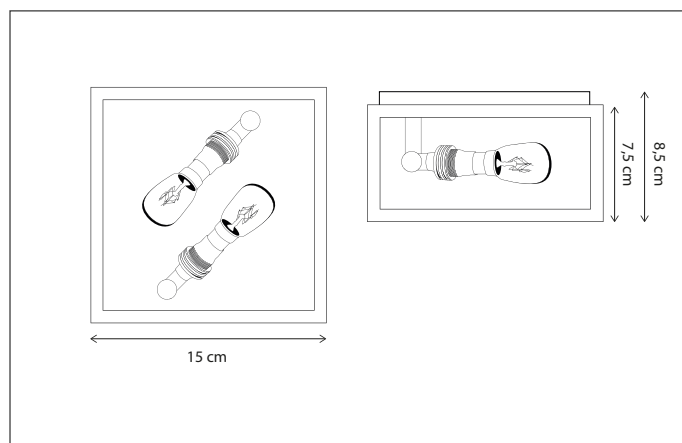

VITRINE PETITE

CEILING

Lamps not included, consult light source guide for our advice.

74

CODE	TYPE	FINISH	WATT	VOLT	FITTING
VIP002201	Vitrine petite plafonnier 2L	Bronze	2 x 6	230	BA15d
VIP102201	Vitrine petite plafonnier 2L	Brushed nickel	2 x 6	230	BA15d
VIP202201	Vitrine petite plafonnier 2L	Chrome	2 x 6	230	BA15d