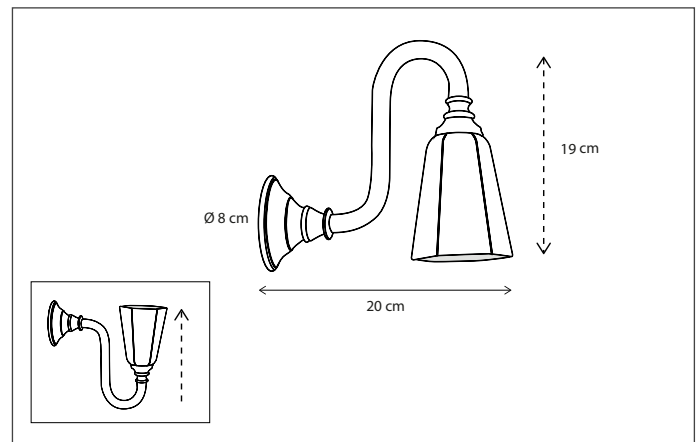

Contact us for:
Customization & connectivity

BAINWAT GOOSENECK

WALL

Glass included.
Lamps not included, consult light source guide for our advice.

262

CODE	TYPE	FINISH	WATT	VOLT	FITTING
BNW001G70	Bainwat gooseneck IP20	Bronze	6	230	E14
BNW001G73	Bainwat gooseneck IP43	Bronze	6	230	E14
BNW101G70	Bainwat gooseneck IP20	Brushed nickel	6	230	E14
BNW101G73	Bainwat gooseneck IP43	Brushed nickel	6	230	E14
BNW201G70	Bainwat gooseneck IP20	Chrome	6	230	E14
BNW201G73	Bainwat gooseneck IP43	Chrome	6	230	E14