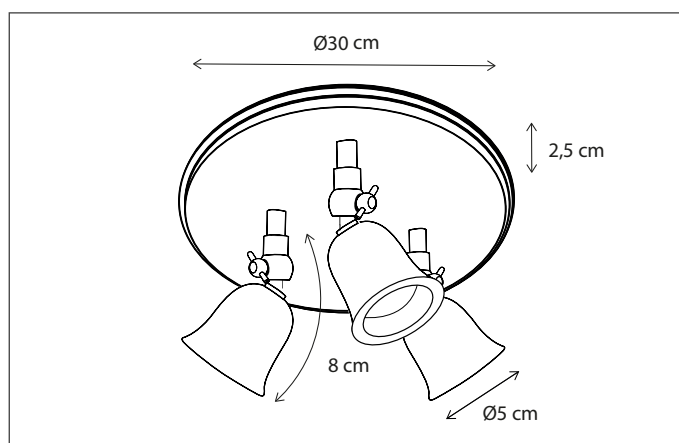

Contact us for:
Customization & connectivity

FLEURE ON ROUND PLATE LARGE

SPOT

Lamps not included, consult light source guide for our advice.

162

CODE	TYPE	FINISH	WATT	VOLT	FITTING
FLE0L3R30	Fleure on round plate 3L	Bronze	3 x 5	230	G4
FLE0L6R30	Fleure on round plate 6L	Bronze	6 x 5	230	G4
FLE1L3R30	Fleure on round plate 3L	Brushed nickel	3 x 5	230	G4
FLE1L6R30	Fleure on round plate 6L	Brushed nickel	6 x 5	230	G4
FLE2L3R30	Fleure on round plate 3L	Chrome	3 x 5	230	G4
FLE2L6R30	Fleure on round plate 6L	Chrome	6 x 5	230	G4