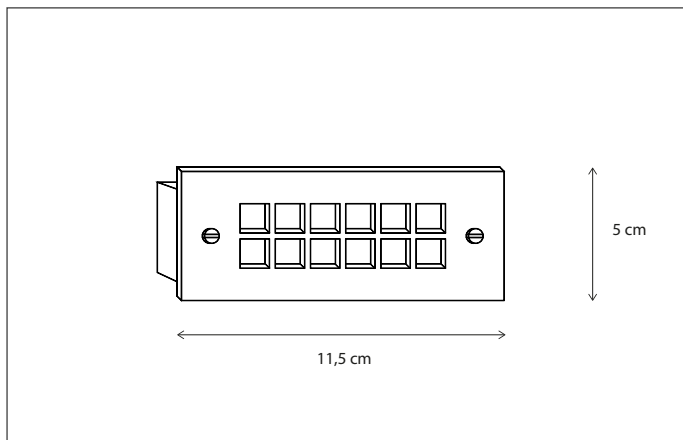

GRILLE LOUNGE

WALL

Integrated LED (2700K).

283

CODE	TYPE	FINISH	WATT	VOLT	FITTING
GR1001002	Grille lounge 11,5 x 5 cm	Bronze	3	230	-
GR1101002	Grille lounge 11,5 x 5 cm	Brushed nickel	3	230	-
GR1201002	Grille lounge 11,5 x 5 cm	Chrome	3	230	-
GR1301002	Grille lounge 11,5 x 5 cm	Polished brass	3	230	-

Contact us for:
Customization & connectivity