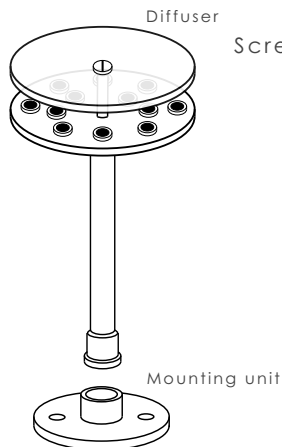

STEP4: Optional: LED diffusers & screw mounting units. LED diffusers (1 item/candle) mask the LED technology and are useful for candles placed on a table or close to the ground. Screw mounting units (1 unit/candle) can be added to fix the candles to a surface.