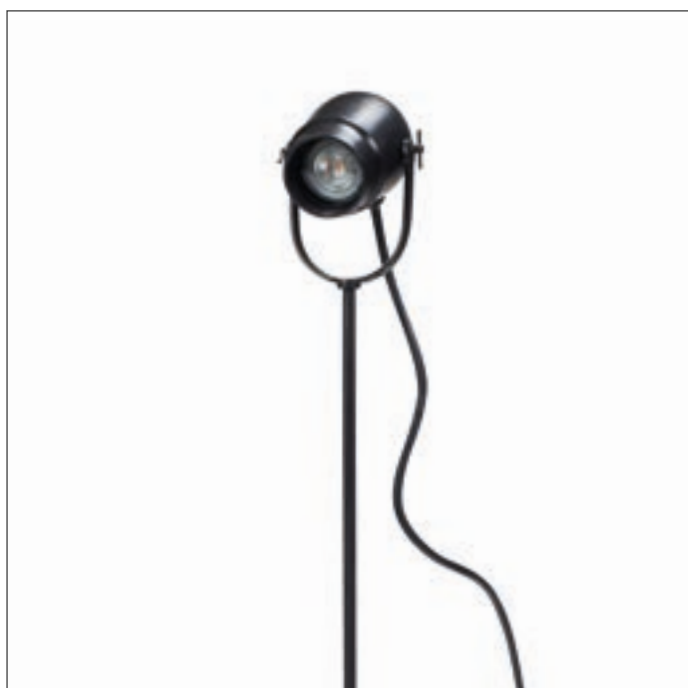

MICRO

SPIKE

For warmer light, add Kelvin Killer® see p474.

For enhanced light dispersion or anti-glare effect, add frosted glass filter see p474.

Lamps not included, consult light source guide for our advice.

400

CODE	TYPE	FINISH	WATT	VOLT	FITTING
MIC001005	Micro on pin	Bronze	6	230	GU10
MIC101005	Micro on pin	Brushed nickel	6	230	GU10
MIC201005	Micro on pin	Chrome	6	230	GU10

SPIKE | MICRO

OUTDOOR

SCAN & DISCOVER
OUR PATENTED KELVIN KILLER

Contact us for:
Customization & connectivity