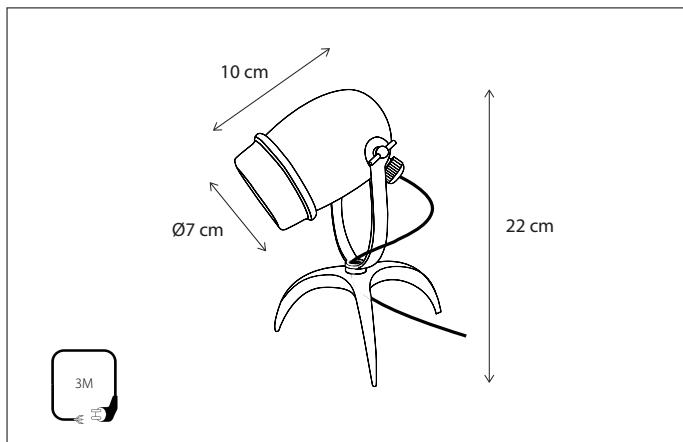

MICRO TRIPOD

FLOOR & TABLE

For warmer light, add Kelvin Killer® see p474.
For enhanced light dispersion or anti-glare effect, add frosted glass filter see p474.
Lamps not included, consult light source guide for our advice.

453

CODE	TYPE	FINISH	WATT	VOLT	FITTING
MIC001TRO	Micro tripod outdoor	Bronze	6	230	GU10
MIC101TRO	Micro tripod outdoor	Brushed nickel	6	230	GU10
MIC201TRO	Micro tripod outdoor	Chrome	6	230	GU10

Contact us for:
Customization & connectivity