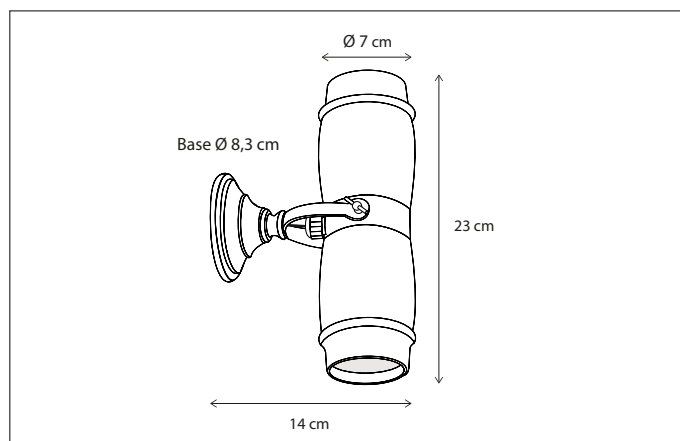

MICRO UP & DOWN MOUNTED BASE

WALL

For warmer light, add Kelvin Killer® see p474.
For enhanced light dispersion or anti-glare effect, add frosted glass filter see p474.
Lamps not included, consult light source guide for our advice.

248

CODE	TYPE	FINISH	WATT	VOLT	FITTING
MIC002001	Micro up & down mounted base	Bronze	2 x 6	230	GU10
MIC102001	Micro up & down mounted base	Brushed nickel	2 x 6	230	GU10
MIC202001	Micro up & down mounted base	Chrome	2 x 6	230	GU10

INDOOR | WALL | MICRO

SCAN & DISCOVER
OUR PATENTED KELVIN KILLER®

Contact us for:
Customization & connectivity