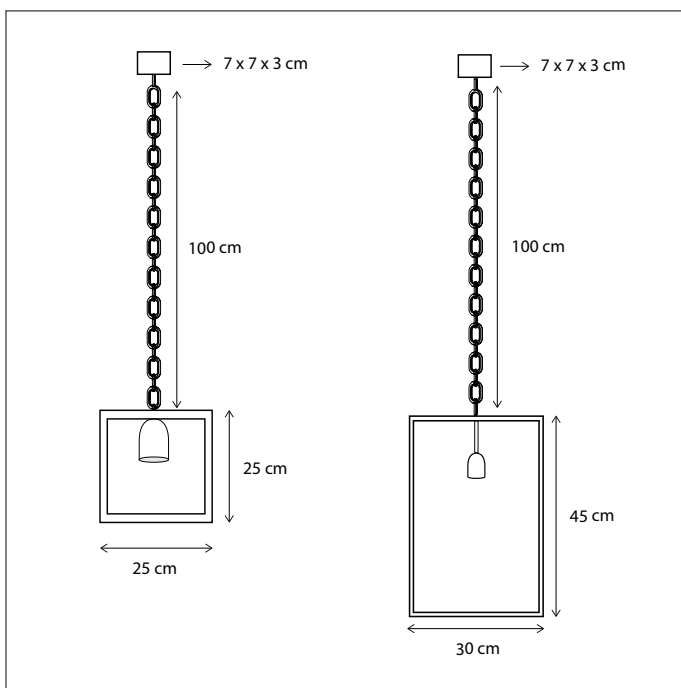

INDOOR | SUSPENSION | VITRINE

Contact us for:
Customization & connectivity

VITRINE LANTERN 1L

SUSPENSION

Lamps not included, consult light source guide for our advice.

29

CODE	TYPE	FINISH	WATT	VOLT	FITTING
VIT001625	Vitrine lantern small 1L	Bronze	15	230	E27
VIT001600	Vitrine lantern 1L	Bronze	15	230	E27
VIT101625	Vitrine lantern small 1L	Brushed nickel	15	230	E27
VIT101600	Vitrine lantern 1L	Brushed nickel	15	230	E27
VIT201625	Vitrine lantern small 1L	Chrome	15	230	E27
VIT201600	Vitrine lantern 1L	Chrome	15	230	E27