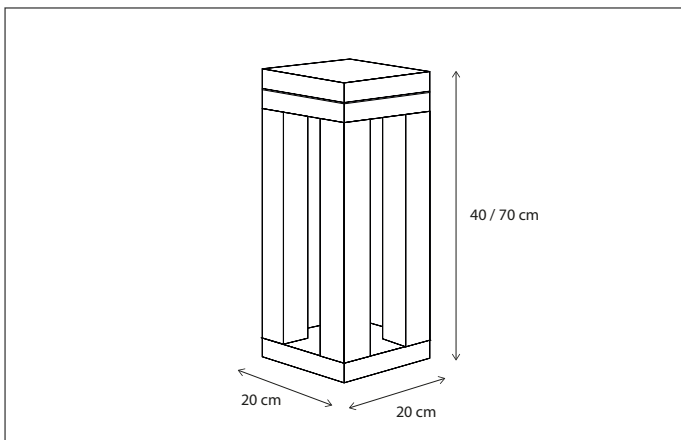

PIPILIER

GROUND & POLE

Driver, connection box & resin included.
Integrated LED. 2700K. 180Lm.

409

CODE	TYPE	FINISH	WATT	VOLT	FITTING
PIPLED001	Pipilier 40 cm	Blue stone	2,3	230	-
PIPLED002	Pipilier 70 cm	Blue stone	2,3	230	-

Contact us for:
Customization & connectivity