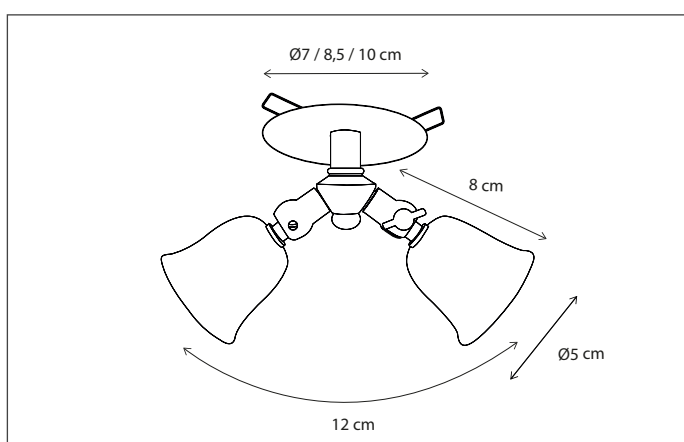

FLEURE TWIN DISC WITH SPRINGS

SPOT

Select the correct driver, see p486 accessories.
Lamps not included, consult light source guide for our advice.

167

CODE	TYPE	FINISH	WATT	VOLT	FITTING
FLT0L1170	Fleure twin disc with springs 7 cm	Bronze	2 x 5	12	G4
FLT0L1185	Fleure twin disc with springs 8,5 cm	Bronze	2 x 5	12	G4
FLT0L1110	Fleure twin disc with springs 10 cm	Bronze	2 x 5	12	G4
FLT1L1170	Fleure twin disc with springs 7 cm	Brushed nickel	2 x 5	12	G4
FLT1L1185	Fleure twin disc with springs 8,5 cm	Brushed nickel	2 x 5	12	G4
FLT1L1110	Fleure twin disc with springs 10 cm	Brushed nickel	2 x 5	12	G4
FLT2L1170	Fleure twin disc with springs 7 cm	Chrome	2 x 5	12	G4
FLT2L1185	Fleure twin disc with springs 8,5 cm	Chrome	2 x 5	12	G4
FLT2L1110	Fleure twin disc with springs 10 cm	Chrome	2 x 5	12	G4

Contact us for:
Customization & connectivity