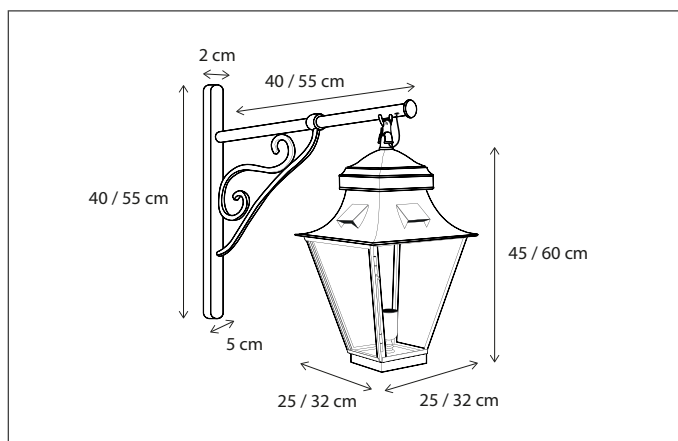

GRACIEUZE ON BRACKET SMALL/NORMAL

WALL

An extra spot can be added in the ceiling of the normal variant (1L --> 2L).

Lamps not included, consult light source guide for our advice.

Bracket galvanised steel.

376

CODE	TYPE	FINISH	WATT	VOLT	FITTING
GRA001WB3	Gracieuze wall on bracket small 1L	Bronze	15	230	E27
GRA001WB5	Gracieuze wall on bracket normal 1L	Bronze	15	230	E27
GRA002WB5	Gracieuze wall on bracket normal 2L	Bronze	15 + 8	230	E27 + GU10

WALL | GRACIEUZE

OUTDOOR

SCAN & DISCOVER
THE ADVANTAGE OF BRASS

Contact us for:
Customization & connectivity