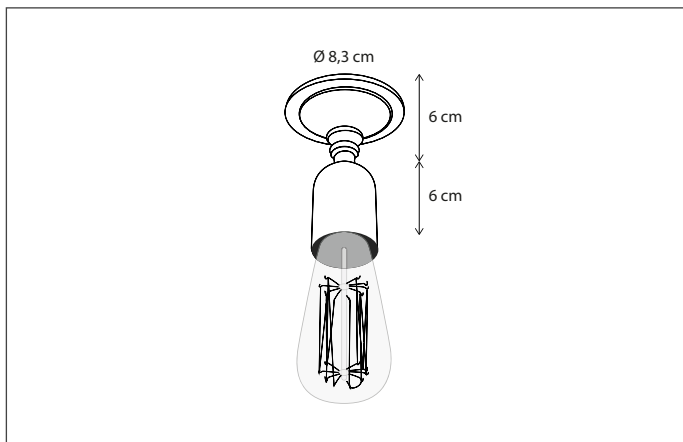

FILOU

CEILING

Lamps not included, consult light source guide for our advice.

77

CODE	TYPE	FINISH	WATT	VOLT	FITTING
FIL001P83	Filou ceiling	Bronze	15	230	E27
FIL101P83	Filou ceiling	Brushed nickel	15	230	E27
FIL201P83	Filou ceiling	Chrome	15	230	E27

Contact us for:
Customization & connectivity