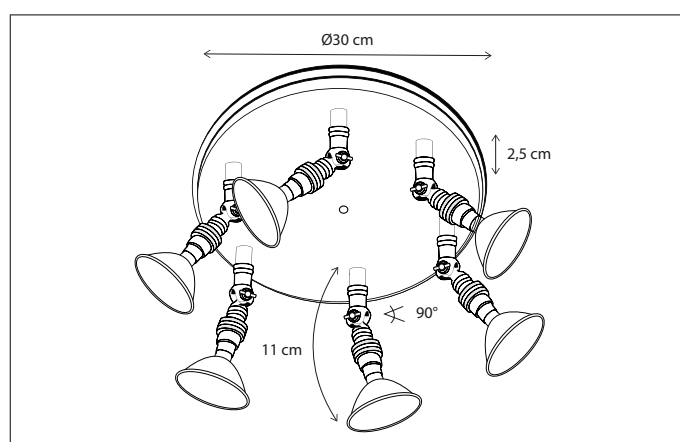

Contact us for:
Customization & connectivity

MARRON ON ROUND PLATE LARGE

SPOT

Lamps not included, consult light source guide for our advice.

120

CODE	TYPE	FINISH	WATT	VOLT	FITTING
MAR0L3R30	Marron on round plate 3L	Bronze	3 x 8	230	BA15d
MAR0L6R30	Marron on round plate 6L	Bronze	6 x 8	230	BA15d
MAR1L3R30	Marron on round plate 3L	Brushed nickel	3 x 8	230	BA15d
MAR1L6R30	Marron on round plate 6L	Brushed nickel	6 x 8	230	BA15d
MAR2L3R30	Marron on round plate 3L	Chrome	3 x 8	230	BA15d
MAR2L6R30	Marron on round plate 6L	Chrome	6 x 8	230	BA15d