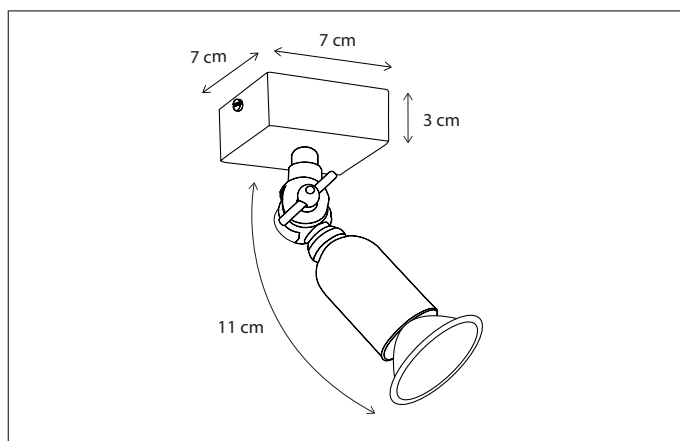

FISTON ON SQUARE BASE

SPOT

Available in 2 versions: GU10 (no driver required) or BA15d (driver required & included).

Lamps not included, consult light source guide for our advice.

186

CODE	TYPE	FINISH	WATT	VOLT	FITTING
FIH001V70	Fiston on square base	Bronze	8	230	GU10
FIH101V70	Fiston on square base	Brushed nickel	8	230	GU10
FIH201V70	Fiston on square base	Chrome	8	230	GU10
FIS0L1V70	Fiston on square base	Bronze	8	230	BA15d
FIS1L1V70	Fiston on square base	Brushed nickel	8	230	BA15d
FIS2L1V70	Fiston on square base	Chrome	8	230	BA15d