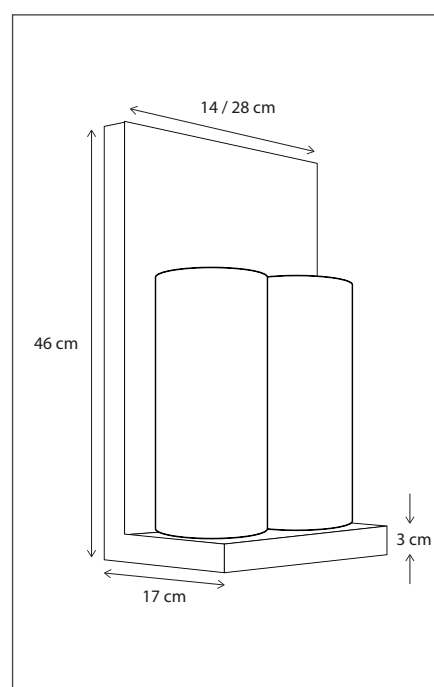

Integrated push dimmer for adjustable candle effect.

For control/connectivity options, see p494 accessories.

226