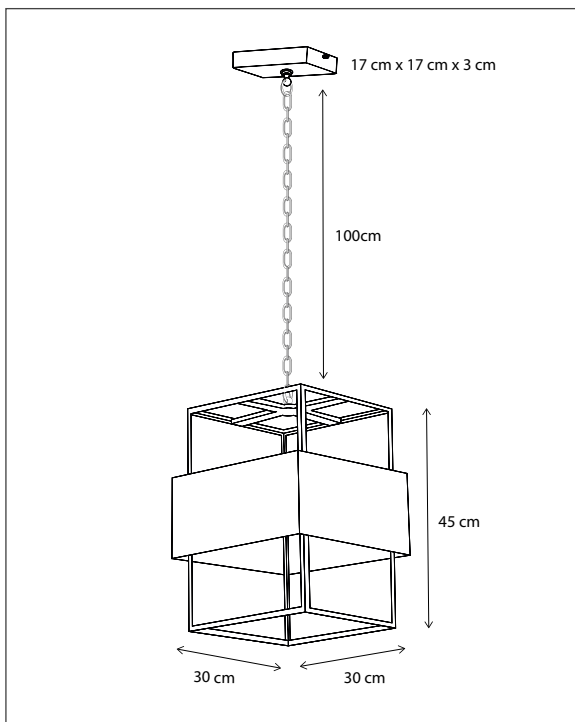

Contact us for:

Customization & connectivity

Q - BRI LANTERN

SUSPENSION

2 integrated LED-strips 2700K (top and bottom).

37

CODE	TYPE	FINISH	WATT	VOLT	FITTING
QLS0L2600	Q-Bri lantern suspension 30 x 45 cm	Bronze	32	230	-