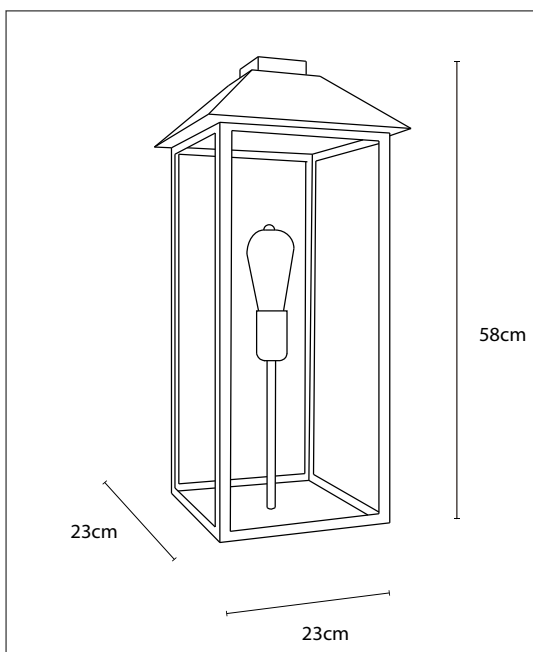

NOBLESSE BOTTOM PLATE E27

GROUND & POLE

Lamps not included, consult light source guide for our advice.

413

CODE	TYPE	FINISH	WATT	VOLT	FITTING
NBL001PM5	Noblesse E27 bottom plate	Bronze	15	230	E27

Contact us for:
Customization & connectivity