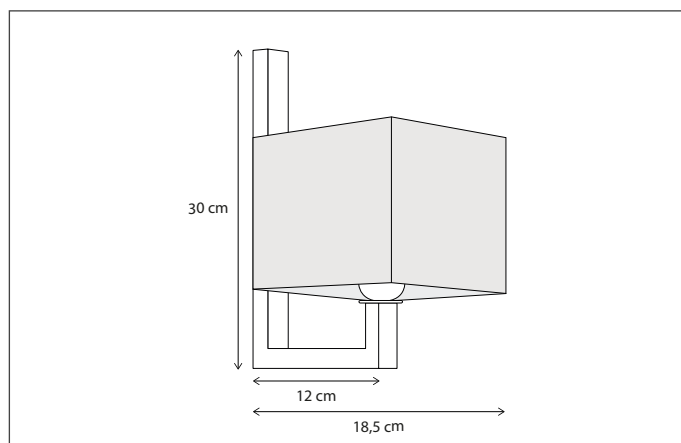

274

CODE	TYPE	FINISH	WATT	VOLT	FITTING
SEV001001	Sévère on long base	Bronze	15	230	E27
SEV101001	Sévère on long base	Brushed nickel	15	230	E27
SEV201001	Sévère on long base	Chrome	15	230	E27

SEVERE ON RECTANGULAR BASE