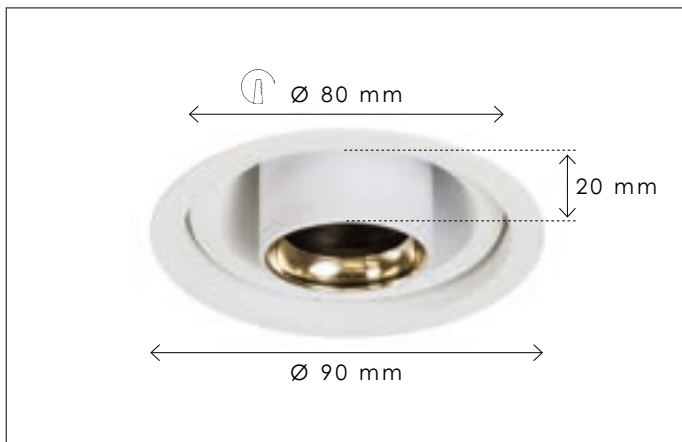

AUREOLE SHORT TUBE

RECESSED

Lamps not included, consult light source guide for our advice.
For warmer light, add Kelvin Killer® - see p 474.
Built-in depth is 12cm.

215

CODE	TYPE	FINISH	WATT	VOLT	FITTING
AUR501ST1	Aureole short tube	White	8	230	GU10
AUR801ST1	Aureole short tube	Black	8	230	GU10

Contact us for:
Customization & connectivity