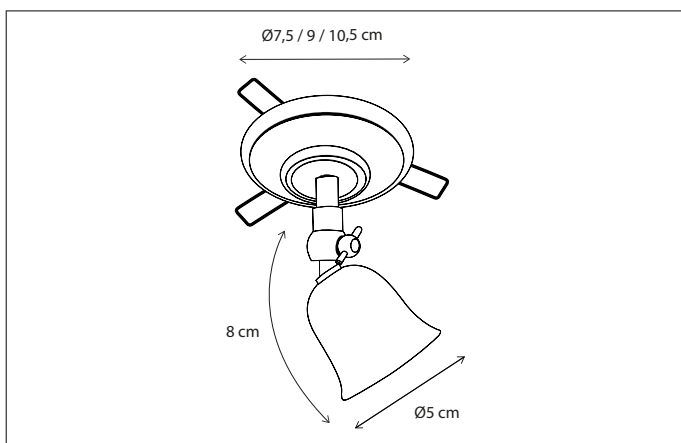

FLEURE ROSAS WITH SPRING

SPOT

Select the correct driver, see p486 accessories.
Lamps not included, consult light source guide for our advice.

155

CODE	TYPE	FINISH	WATT	VOLT	FITTING
FLE0L1J75	Fleure rosas with springs 7,5 cm	Bronze	5	12	G4
FLE0L1J90	Fleure rosas with springs 9 cm	Bronze	5	12	G4
FLE0L1J10	Fleure rosas with springs 10,5 cm	Bronze	5	12	G4
FLE1L1J75	Fleure rosas with springs 7,5 cm	Brushed nickel	5	12	G4
FLE1L1J90	Fleure rosas with springs 9 cm	Brushed nickel	5	12	G4
FLE1L1J10	Fleure rosas with springs 10,5 cm	Brushed nickel	5	12	G4
FLE2L1J75	Fleure rosas with springs 7,5 cm	Chrome	5	12	G4
FLE2L1J90	Fleure rosas with springs 9 cm	Chrome	5	12	G4
FLE2L1J10	Fleure rosas with springs 10,5 cm	Chrome	5	12	G4

Contact us for:
Customization & connectivity