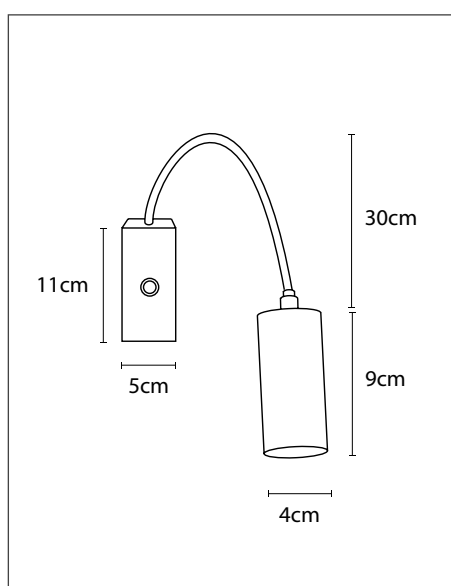

LIT

WALL

Lamps not included, consult light source guide for our advice.
Push button integrated..

267

CODE	TYPE	FINISH	WATT	VOLT	FITTING
LIT001R11	Lisible lit wall	Bronze	5	230	G4

Contact us for:
Customization & connectivity