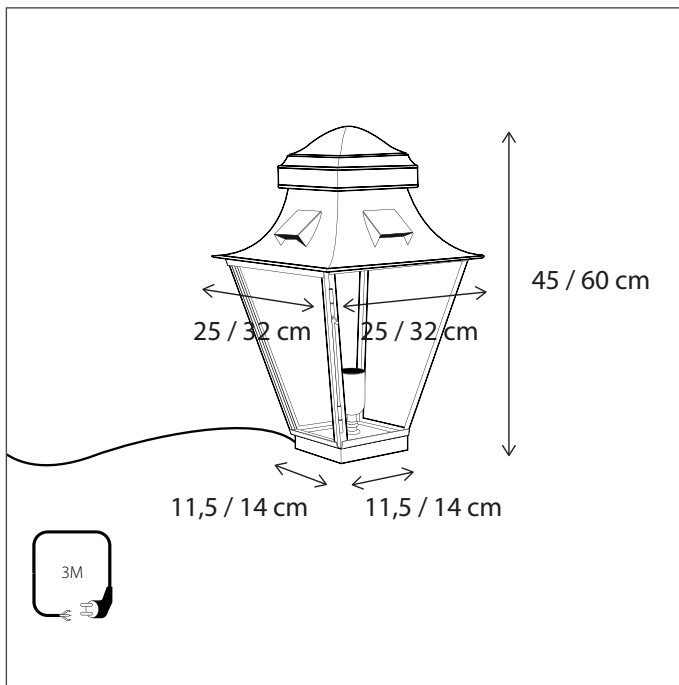

GRACIEUZE TERRACE SMALL/NORMAL

FLOOR & TABLE

An extra spot can be added in the ceiling of the normal variant (1L --> 2L).
Lamps not included, consult light source guide for our advice.

455

CODE	TYPE	FINISH	WATT	VOLT	FITTING
GRA001TE3	Gracieuze terrace small 1L	Bronze	15	230	E27
GRA001TE5	Gracieuze terrace normal 1L	Bronze	15	230	E27
GRA002TE5	Gracieuze terrace normal 2L	Bronze	15 + 8	230	E27 + GU10

Contact us for:
Customization & connectivity