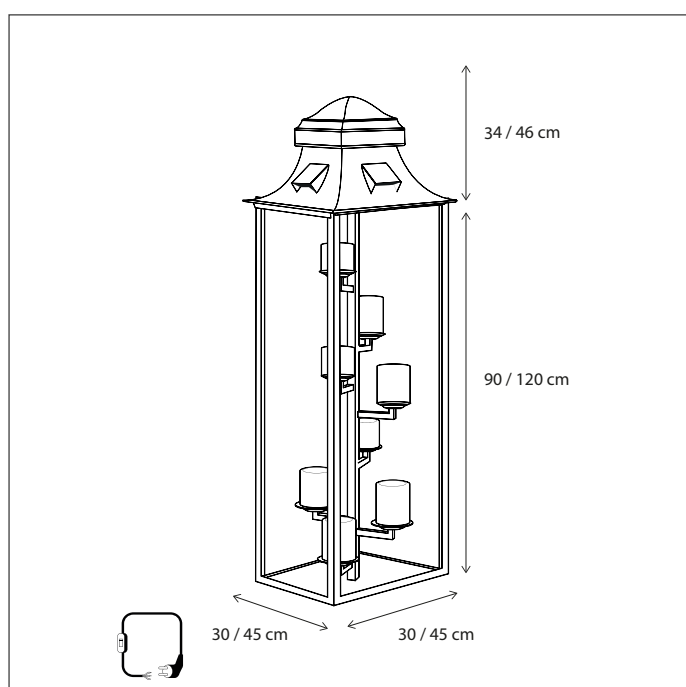

BELLEFEU® GRACIEUZE

FLOOR

Integrated push dimmer for adjustable candle effect.

For control/connectivity options, see p494 accessories.

325

CODE	TYPE	FINISH	WATT	VOLT	FITTING
BGH008D30	Bellefeu® gracieuze floor normal - 8 candles wax	Bronze	8 x 2,4	230	-
BGH014D45	Bellefeu® gracieuze floor grande - 14 candles wax	Bronze	14 x 2,4	230	-
BGA008D30	Bellefeu® gracieuze floor normal - 8 candles alabaster	Bronze	8 x 2,4	230	-
BGA014D45	Bellefeu® gracieuze floor grande - 14 candles alabaster	Bronze	14 x 2,4	230	-

Contact us for:
Customization & connectivity