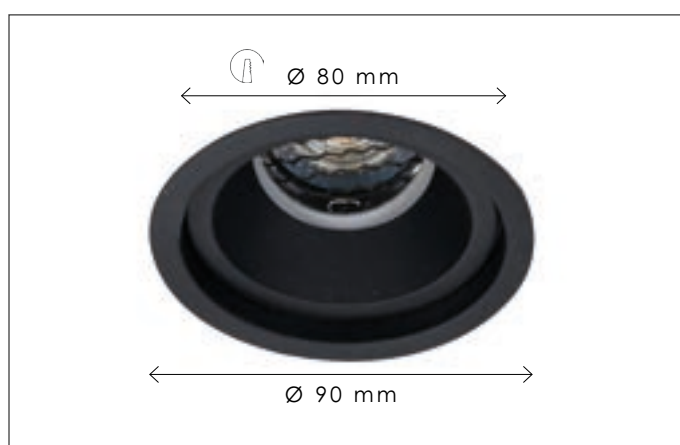

AUREOLE

RECESSED

Lamps not included, consult light source guide for our advice.
For warmer light, add Kelvin Killer® - see p 474.
Built-in depth is 12cm.

214

CODE	TYPE	FINISH	WATT	VOLT	FITTING
AUR501001	Aureole	White	8	230	GU10
AUR801001	Aureole	Black	8	230	GU10