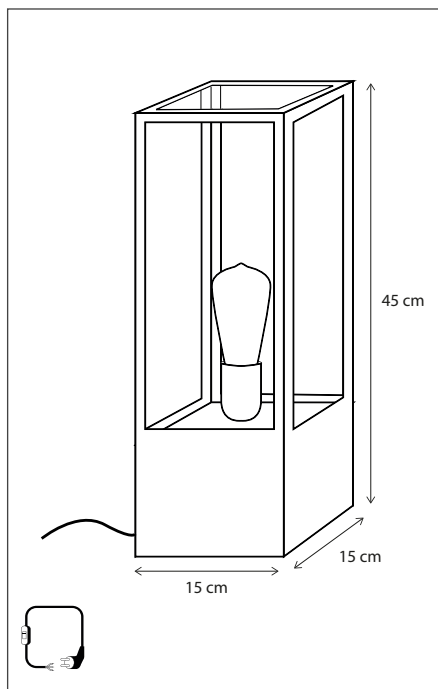

VITRINE

TABLE

Lamps not included, consult light source guide for our advice.

309

CODE	TYPE	FINISH	WATT	VOLT	FITTING
VIT001419	Vitrine table	Bronze	15	230	E27
VIT101419	Vitrine table	Brushed nickel	15	230	E27
VIT201419	Vitrine table	Chrome	15	230	E27

Contact us for:
Customization & connectivity