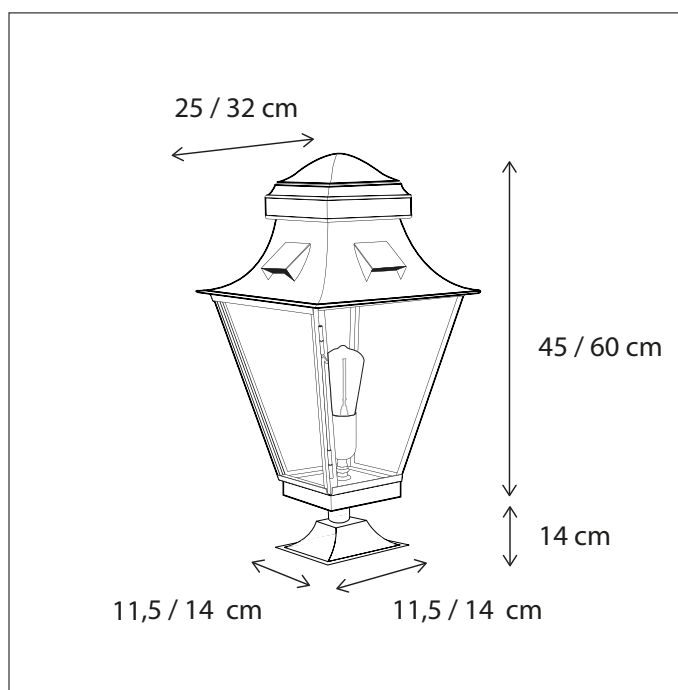

GRACIEUZE ON FOOT SMALL/NORMAL

GROUND & POLE

An extra spot can be added in the ceiling of the normal variant (1L --> 2L).

Lamps not included, consult light source guide for our advice.

432

CODE	TYPE	FINISH	WATT	VOLT	FITTING
GRA001SM3	Gracieuze on foot small 1L	Bronze	15	230	E27
GRA001SM6	Gracieuze on foot normal 1L	Bronze	15	230	E27
GRA002SM6	Gracieuze on foot normal 2L	Bronze	15 + 8	230	E27 + GU10

GROUND & POLE | GRACIEUZE

OUTDOOR

SCAN & DISCOVER
THE ADVANTAGE OF BRASS

Contact us for:
Customization & connectivity