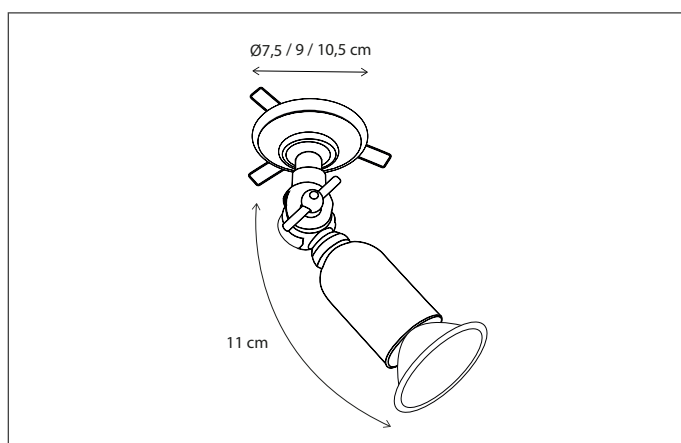

Available in 2 versions: GU10 (no driver required) or BA15d (driver required).

For BA15d, select the correct driver p486 accessories.

Lamps not included, consult light source guide for our advice.

180