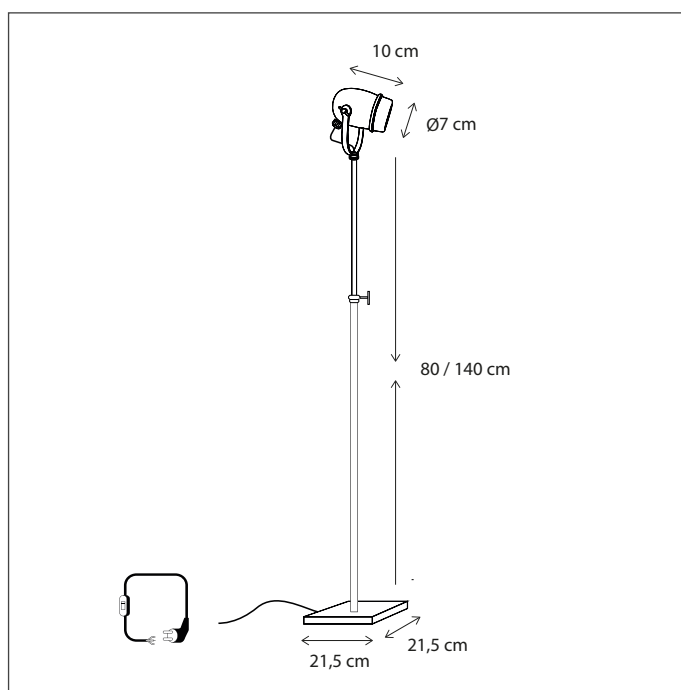

MICRO

FLOOR

IP 20

For warmer light, add Kelvin Killer® see p474.

For enhanced light dispersion or anti-glare effect, add frosted glass filter see p474.

Lamp includes a floor slide dimmer.

Lamps not included, consult light source guide for our advice.

328

CODE	TYPE	FINISH	WATT	VOLT	FITTING
MIC001008	Micro floor	Bronze	6	230	GU10
MIC101008	Micro floor	Brushed nickel	6	230	GU10
MIC201008	Micro floor	Chrome	6	230	GU10

INDOOR | FLOOR | MICRO

SCAN & DISCOVER
OUR PATENTED KELVIN KILLER®

Contact us for:
Customization & connectivity