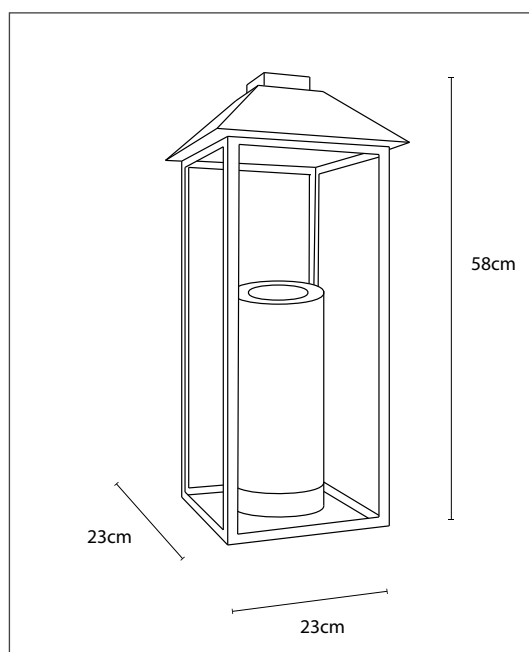

NOBLESSE BOTTOM PLATE BELLEFEU

GROUND & POLE

Integrated push dimmer for adjustable candle effect.

For control/connectivity options, see p494 accessories.

412

CODE	TYPE	FINISH	WATT	VOLT	FITTING
NBLOB1PM5	Noblesse bellefeu bottom plate - 1 candle alabaster	Bronze	2,4	230	-

GROUND & POLE | NOBLESSE

OUTDOOR

SCAN & DISCOVER
THE ADVANTAGE OF BRASS

Contact us for:
Customization & connectivity