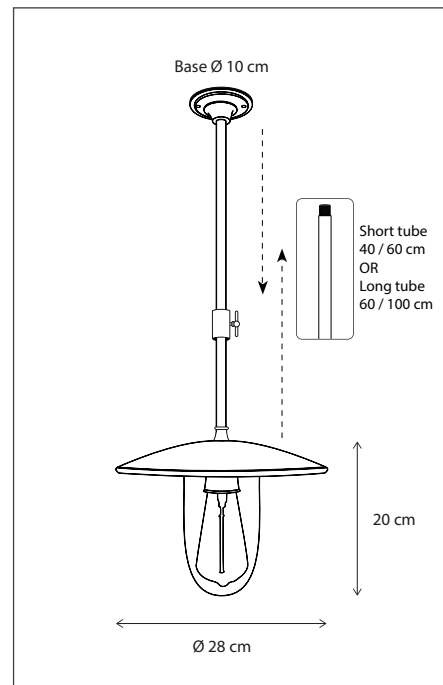

Lamps not included, consult light source guide for our advice.

466