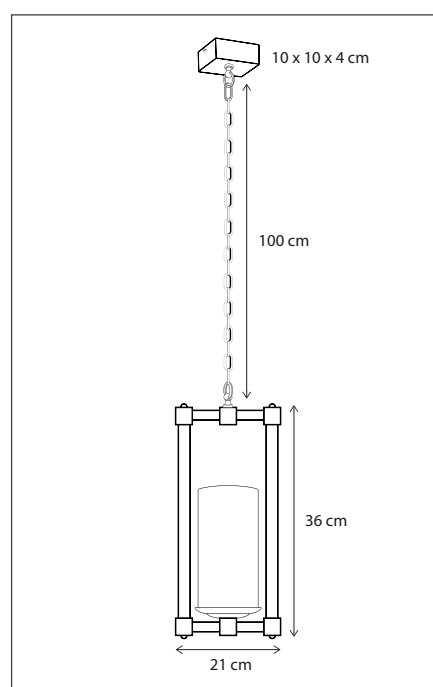

Integrated push dimmer for adjustable candle effect.
For control/connectivity options, see p494 accessories.

22