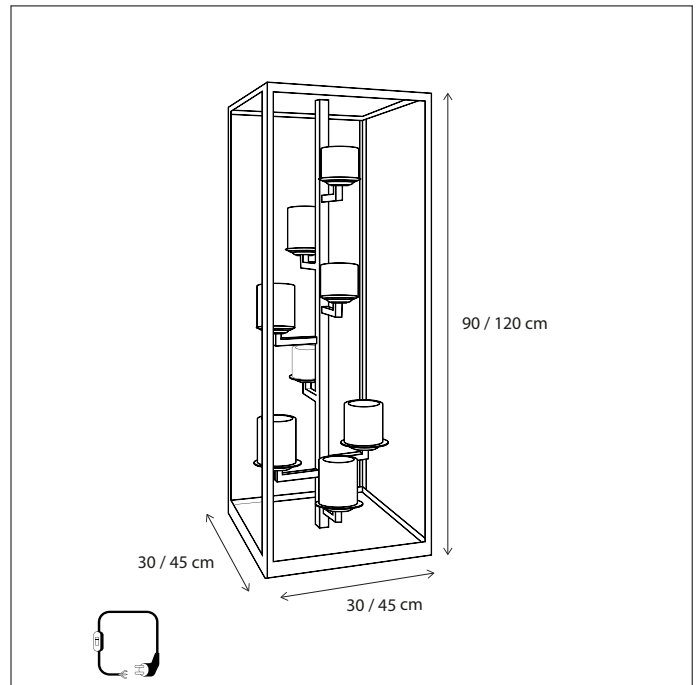

BELLEFEU® VITRINE

FLOOR

Integrated push dimmer for adjustable candle effect.

For control/connectivity options, see p494 accessories.

324

CODE	TYPE	FINISH	WATT	VOLT	FITTING
BVH008D30	Bellefeu® vitrine floor normal - 8 candles wax	Bronze	8 x 2,4	230	-
BVH014D45	Bellefeu® vitrine floor grande - 14 candles wax	Bronze	14 x 2,4	230	-
BVA008D30	Bellefeu® vitrine floor normal - 8 candles alabaster	Bronze	8 x 2,4	230	-
BVA014D45	Bellefeu® vitrine floor grande - 14 candles alabaster	Bronze	14 x 2,4	230	-