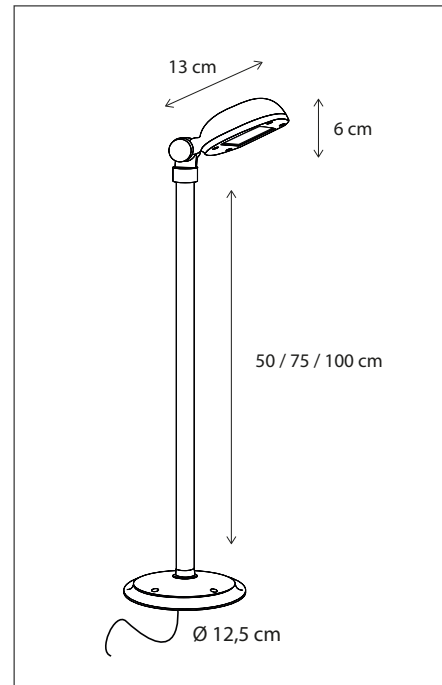

414

CODE	TYPE	FINISH	WATT	VOLT	FITTING
CHA0L1B51	Charmond on base 50 cm	Bronze	2,4	24	-
CHA0L1B75	Charmond on base 75 cm	Bronze	2,4	24	-
CHA0L1B10	Charmond on base 100 cm	Bronze	2,4	24	-
CHA1L1B51	Charmond on base 50 cm	Brushed nickel	2,4	24	-
CHA1L1B75	Charmond on base 75 cm	Brushed nickel	2,4	24	-
CHA1L1B10	Charmond on base 100 cm	Brushed nickel	2,4	24	-
CHA2L1B51	Charmond on base 50 cm	Chrome	2,4	24	-
CHA2L1B75	Charmond on base 75 cm	Chrome	2,4	24	-
CHA2L1B10	Charmond on base 100 cm	Chrome	2,4	24	-