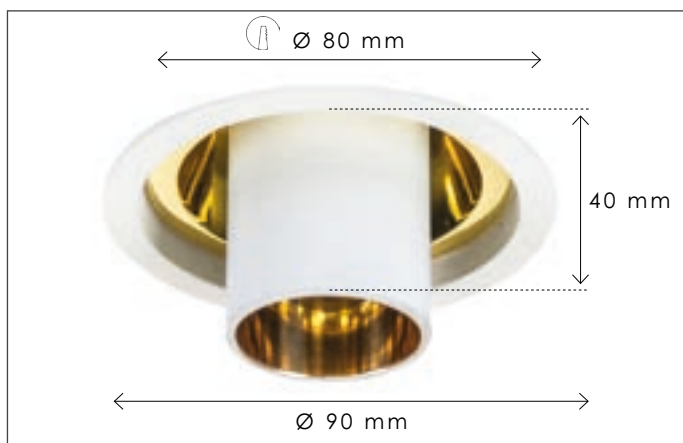

AUREOLE LONG TUBE GOLD REFLECTOR

RECESSED

Lamps not included, consult light source guide for our advice.
For warmer light, add Kelvin Killer® - see p 474.
Built-in depth is 12cm.

219

CODE	TYPE	FINISH	WATT	VOLT	FITTING
AUR501LTR	Aureole long tube gold reflector	White	8	230	GU10
AUR801LTR	Aureole long tube gold reflector	Black	8	230	GU10

Contact us for:
Customization & connectivity