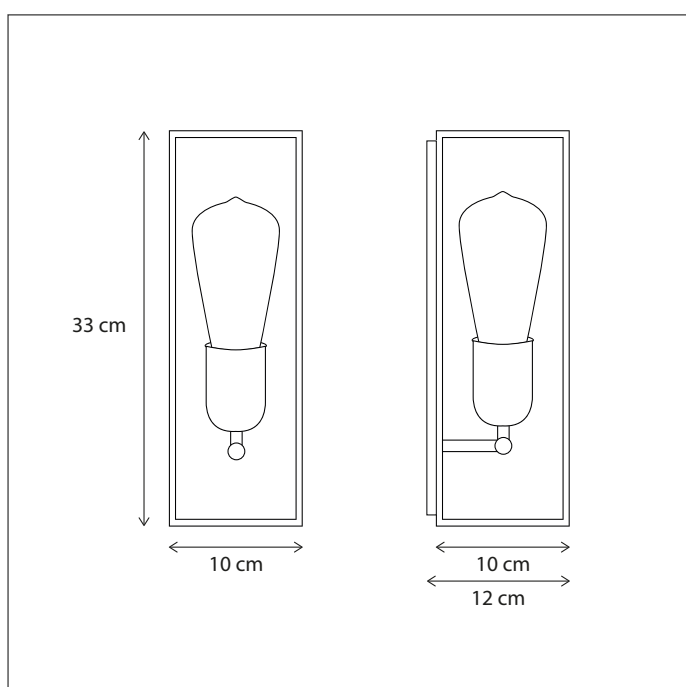

WALL | MICRO

OUTDOOR

SCAN & DISCOVER
THE ADVANTAGE OF BRASS

Contact us for:
Customization & connectivity

VITRINE SMALL

WALL

Lamps not included, consult light source guide for our advice.

365