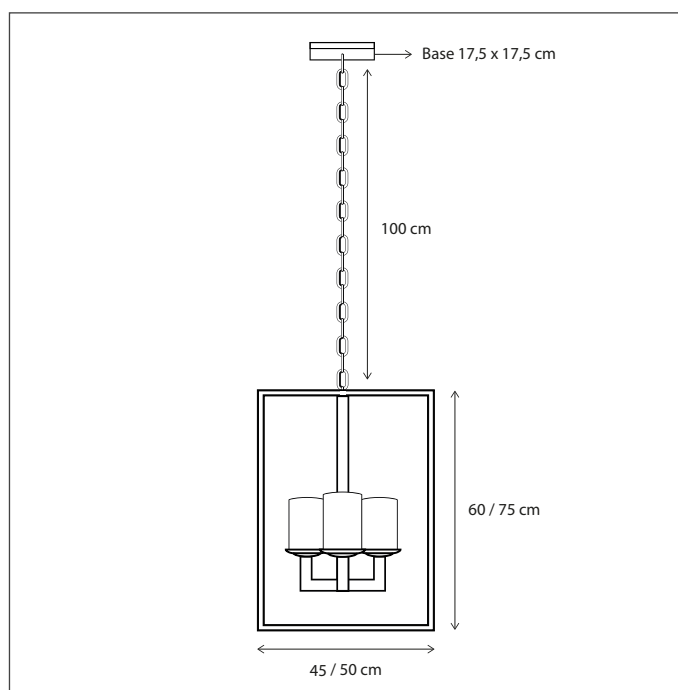

Contact us for:

Customization & connectivity

BELLEFEU® VITRINE LANTERN

SUSPENSION

Integrated push dimmer for adjustable candle effect.
For control/connectivity options, see p494 accessories.

20

CODE	TYPE	FINISH	WATT	VOLT	FITTING
BVL004D60	Bellefeu® vitrine lantern suspension medium - 4 candles wax	Bronze	4 x 2,4	230	-
BVL004D75	Bellefeu® vitrine lantern suspension large - 4 candles wax	Bronze	4 x 2,4	230	-
BVL104D60	Bellefeu® vitrine lantern suspension medium - 4 candles wax	Brushed nickel	4 x 2,4	230	-
BVL104D75	Bellefeu® vitrine lantern suspension large - 4 candles wax	Brushed nickel	4 x 2,4	230	-
BVL204D60	Bellefeu® vitrine lantern suspension medium - 4 candles wax	Chrome	4 x 2,4	230	-
BVL204D75	Bellefeu® vitrine lantern suspension large - 4 candles wax	Chrome	4 x 2,4	230	-