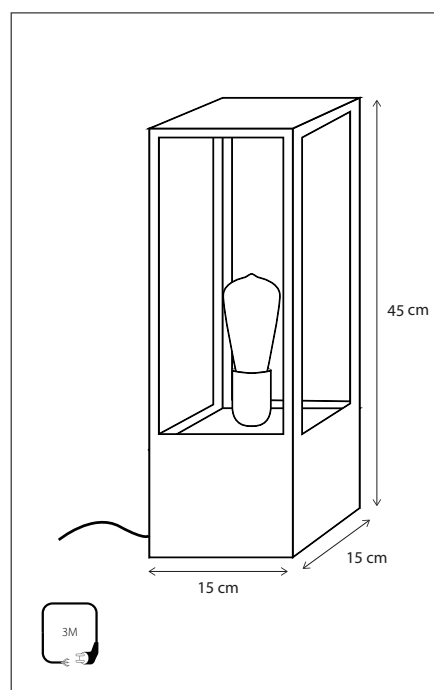

Contact us for:
Customization & connectivity

SCAN & DISCOVER
THE BELLEFEU EFFECT

VITRINE TABLE

FLOOR & TABLE

Lamps not included, consult light source guide for our advice.

450

CODE	TYPE	FINISH	WATT	VOLT	FITTING
VIT001442	Vitrine table outdoor	Bronze	15	230	E27
VIT101442	Vitrine table outdoor	Brushed nickel	15	230	E27
VIT201442	Vitrine table outdoor	Chrome	15	230	E27