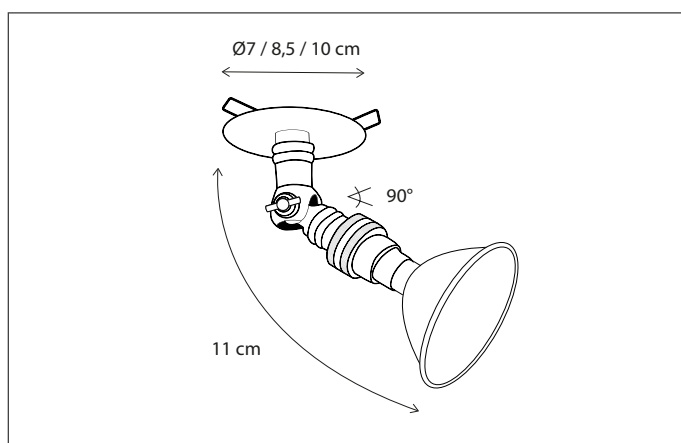

MARRON DISC WITH SPRINGS

SPOT

Select the correct driver, see p486 accessories.
Lamps not included, consult light source guide for our advice.

110

CODE	TYPE	FINISH	WATT	VOLT	FITTING
MAR0L1170	Marron disc with springs 7 cm	Bronze	8	12	BA15d
MAR0L1185	Marron disc with springs 8,5 cm	Bronze	8	12	BA15d
MAR0L1110	Marron disc with springs 10 cm	Bronze	8	12	BA15d
MAR1L1170	Marron disc with springs 7 cm	Brushed nickel	8	12	BA15d
MAR1L1185	Marron disc with springs 8,5 cm	Brushed nickel	8	12	BA15d
MAR1L1110	Marron disc with springs 10 cm	Brushed nickel	8	12	BA15d
MAR2L1170	Marron disc with springs 7 cm	Chrome	8	12	BA15d
MAR2L1185	Marron disc with springs 8,5 cm	Chrome	8	12	BA15d
MAR2L1110	Marron disc with springs 10 cm	Chrome	8	12	BA15d