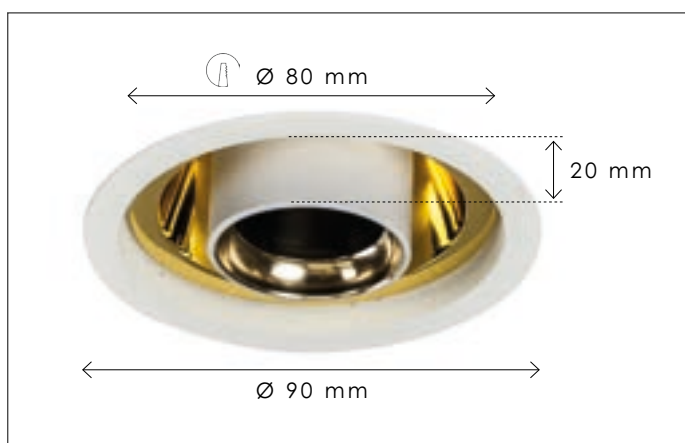

RECESSED

Lamps not included, consult light source guide for our advice.
For warmer light, add Kelvin Killer® - see p 474.
Built-in depth is 12cm.

218

CODE	TYPE	FINISH	WATT	VOLT	FITTING
AUR501STR	Aureole short tube gold reflector	White	8	230	GU10
AUR801STR	Aureole short tube gold reflector	Black	8	230	GU10