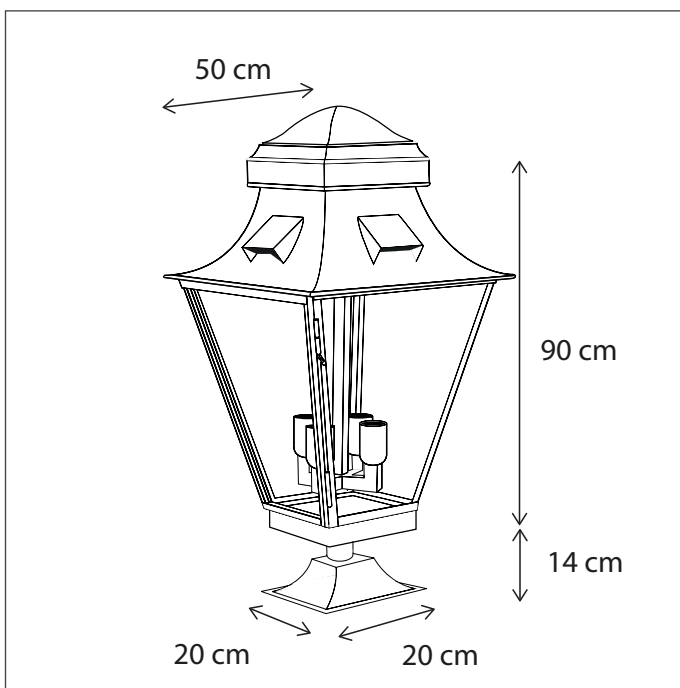

433

CODE	TYPE	FINISH	WATT	VOLT	FITTING
GRA004SM9	Gracieuze on foot large 4L	Bronze	4 x 15	230	E27
GRA008SM9	Gracieuze on foot large 8L	Bronze	4 x 15 + 4 x 8	230	E27 + GU10

Contact us for:
Customization & connectivity