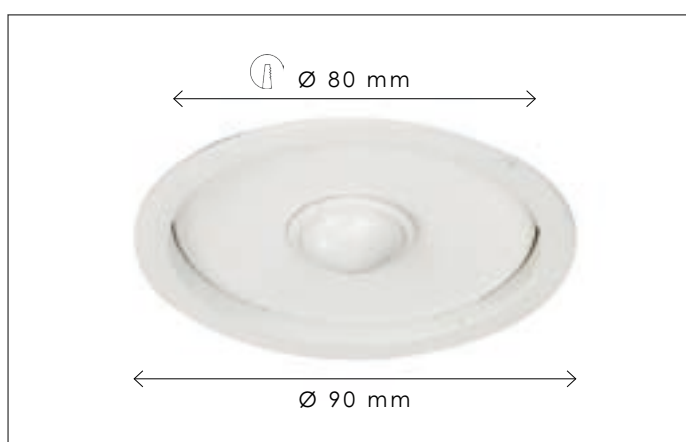

AUREOLE SENSOR

RECESSED

Built-in depth is 12cm.

220

CODE	TYPE	FINISH	WATT	VOLT	FITTING
AUR500SEN	Aureole sensor PIR	White	-	230	-
AUR800SEN	Aureole sensor PIR	Black	-	230	-