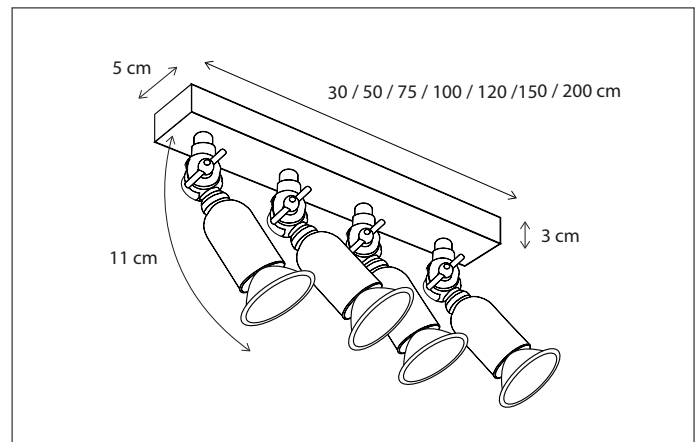

Available in 2 versions: GU10 (no driver required) or BA15d (driver required & included).

Customise your product, choose the length of the profile and number of spots.

Lamps not included, consult light source guide for our advice.

190