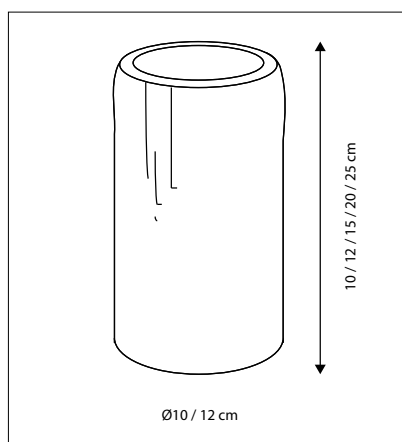

BELLEFEU® FIREPLACE

CREATE YOUR OWN

345

CODE	TYPE	FINISH	WATT	VOLT	FITTING
STEP 1					
COB001STA	Bellefeu starter unit + toggle dimmer (for max 18 led units)	-	-	24	-
STEP 2					
COB609LS2	Led unit + Candle wax H9cm - Ø10 cm	Linnen	2,4	24	-
COB612LS2	Led unit + Candle wax H12cm - Ø10 cm	Linnen	2,4	24	-
COB615LS2	Led unit + Candle wax H15cm - Ø10 cm	Linnen	2,4	24	-
COB620LS2	Led unit + Candle wax H20cm - Ø10 cm	Linnen	2,4	24	-
COB625LS2	Led unit + Candle wax H25cm - Ø10 cm	Linnen	2,4	24	-
COB609LS3	Led unit + Candle wax H9cm - Ø12 cm	Linnen	2,4	24	-
COB612LS3	Led unit + Candle wax H12cm - Ø12 cm	Linnen	2,4	24	-
COB615LS3	Led unit + Candle wax H15cm - Ø12 cm	Linnen	2,4	24	-
COB620LS3	Led unit + Candle wax H20cm - Ø12 cm	Linnen	2,4	24	-
COB625LS3	Led unit + Candle wax H25cm - Ø12 cm	Linnen	2,4	24	-

See next page for more models

Contact us for:
Customization & connectivity

SCAN & DISCOVER
REATE YOUR OWN BELLEFEU®

INDOOR | CREATE YOUR OWN