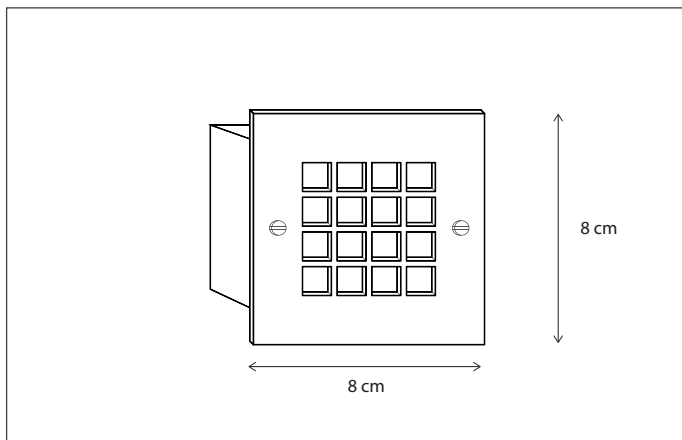

GRILLE CARRE

WALL

Integrated LED (2700K).

281

CODE	TYPE	FINISH	WATT	VOLT	FITTING
GR1001081	Grille carré 8 cm	Bronze	3	230	-
GR1101081	Grille carré 8 cm	Brushed nickel	3	230	-
GR1201081	Grille carré 8 cm	Chrome	3	230	-
GR1301081	Grille carré 8 cm	Polished brass	4	230	-

Contact us for:
Customization & connectivity