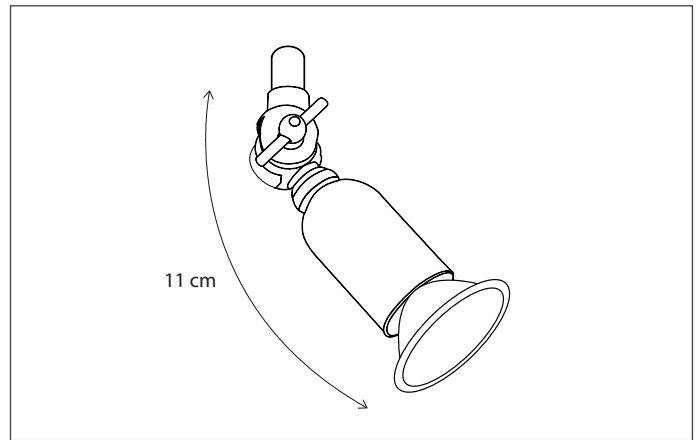

Available in 2 versions: GU10 (no driver required) or BA15d (driver required).

For BA15d, select the correct driver p486 accessories.

Lamps not included, consult light source guide for our advice.

192