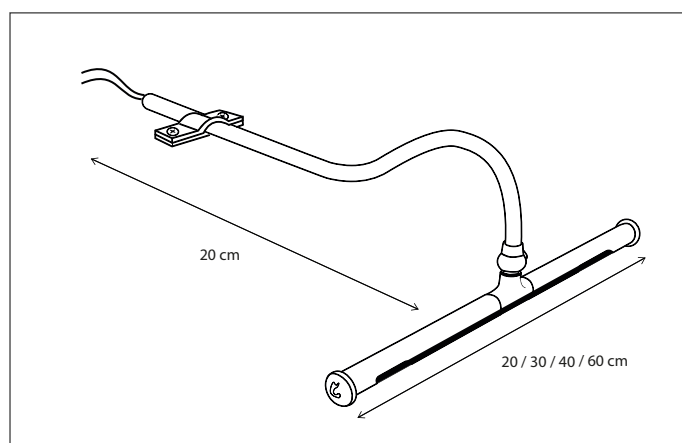

293

Contact us for:
Customization & connectivity

MATISSE CABINET MOUNTED

PICTURE LIGHT

Select the correct driver, see p 487.
Available in 2200K and 2700K.

294

CODE	TYPE	FINISH	WATT	VOLT	FITTING
MAT022C20	Matisse cabinet mounted 2200K - 20 cm	Bronze	1,4	24	-
MAT022C30	Matisse cabinet mounted 2200K - 30 cm	Bronze	2,8	24	-
MAT022C40	Matisse cabinet mounted 2200K - 40 cm	Bronze	4,2	24	-
MAT022C60	Matisse cabinet mounted 2200K - 60 cm	Bronze	7	24	-
MAT027C20	Matisse cabinet mounted 2700K - 20 cm	Bronze	1,4	24	-
MAT027C30	Matisse cabinet mounted 2700K - 30 cm	Bronze	2,8	24	-
MAT027C40	Matisse cabinet mounted 2700K - 40 cm	Bronze	4,2	24	-
MAT027C60	Matisse cabinet mounted 2700K - 60 cm	Bronze	7	24	-
MAT122C20	Matisse cabinet mounted 2200K - 20 cm	Brushed nickel	1,4	24	-
MAT122C30	Matisse cabinet mounted 2200K - 30 cm	Brushed nickel	2,8	24	-
MAT122C40	Matisse cabinet mounted 2200K - 40 cm	Brushed nickel	4,2	24	-
MAT122C60	Matisse cabinet mounted 2200K - 60 cm	Brushed nickel	7	24	-
MAT127C20	Matisse cabinet mounted 2700K - 20 cm	Brushed nickel	1,4	24	-
MAT127C30	Matisse cabinet mounted 2700K - 30 cm	Brushed nickel	2,8	24	-