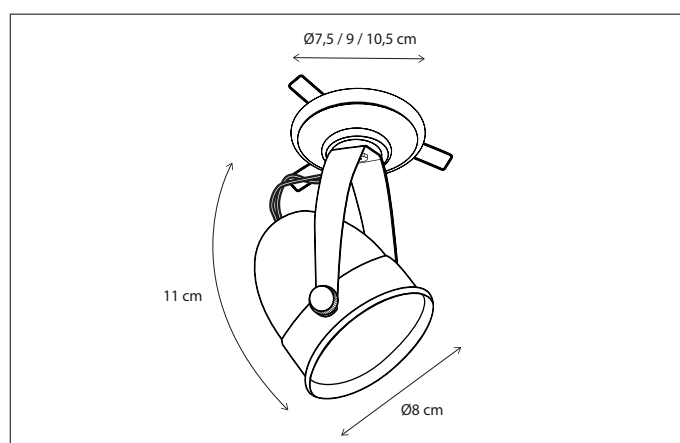

Available in 2 versions: GU10 (no driver required) or BA15d (driver required).
For BA15d, select the correct driver p486 accessories.
Lamps not included, consult light source guide for our advice.

126