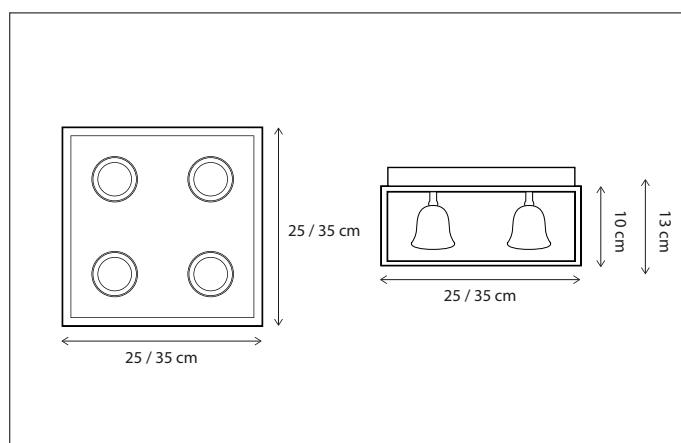

VITRINE FLEURE SQUARE

CEILING

Lamps not included, consult light source guide for our advice.

70

CODE	TYPE	FINISH	WATT	VOLT	FITTING
VIT0L4209	Vitrine plafonnier fleure square 4L	Bronze	4 x 5	230	G4
VIT0L9210	Vitrine plafonnier fleure square 9L	Bronze	9 x 5	230	G4
VIT1L4209	Vitrine plafonnier fleure square 4L	Brushed nickel	4 x 5	230	G4
VIT1L9210	Vitrine plafonnier fleure square 9L	Brushed nickel	9 x 5	230	G4
VIT2L4209	Vitrine plafonnier fleure square 4L	Chrome	4 x 5	230	G4
VIT2L9210	Vitrine plafonnier fleure square 9L	Chrome	9 x 5	230	G4