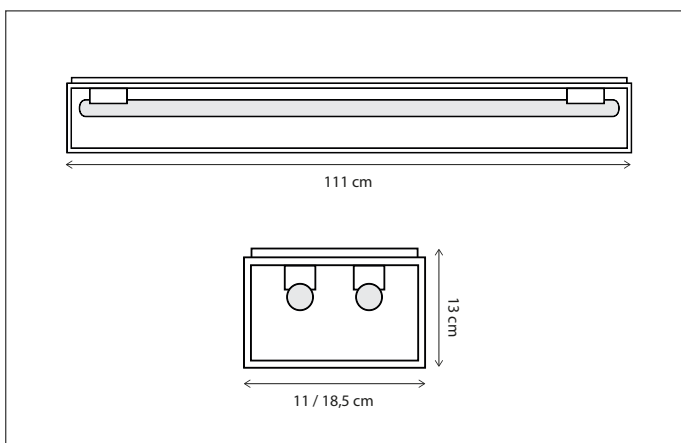

VITRINE PETITE LINESTRA

CEILING

Lamps not included, consult light source guide for our advice.

73

CODE	TYPE	FINISH	WATT	VOLT	FITTING
VIS001202	Vitrine petite linestra long 111 cm - 1L	Bronze	20	230	S14S
VIS002202	Vitrine petite linestra long 111 cm - 2L	Bronze	2 x 20	230	S14S
VIS101202	Vitrine petite linestra long 111 cm - 1L	Brushed nickel	20	230	S14S
VIS102202	Vitrine petite linestra long 111 cm - 2L	Brushed nickel	2 x 20	230	S14S
VIS201202	Vitrine petite linestra long 111 cm - 1L	Chrome	20	230	S14S
VIS202202	Vitrine petite linestra long 111 cm - 2L	Chrome	2 x 20	230	S14S

Contact us for:
Customization & connectivity