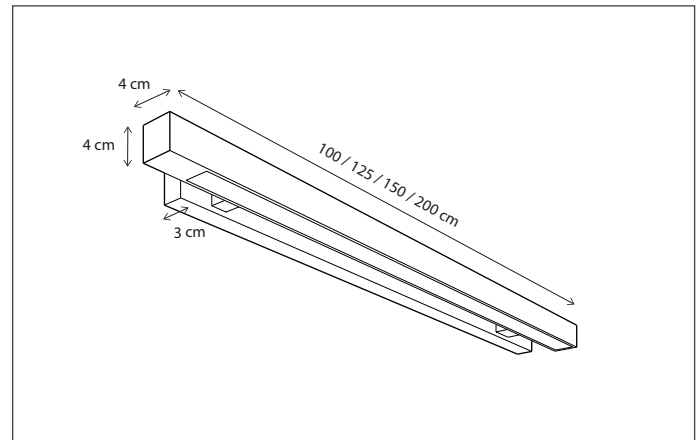

ELIGNE

WALL

Motion or day-night sensor can be integrated in the product, see p 491 accessories.

392

CODE	TYPE	FINISH	WATT	VOLT	FITTING
ELW002100	Eligne wall 100 cm	Bronze	25	230	-
ELW002125	Eligne wall 125 cm	Bronze	32	230	-
ELW002150	Eligne wall 150 cm	Bronze	39	230	-
ELW002200	Eligne wall 200 cm	Bronze	56	230	-
ELW102100	Eligne wall 100 cm	Brushed nickel	25	230	-
ELW102125	Eligne wall 125 cm	Brushed nickel	32	230	-
ELW102150	Eligne wall 150 cm	Brushed nickel	39	230	-
ELW102200	Eligne wall 200 cm	Brushed nickel	56	230	-
ELW202100	Eligne wall 100 cm	Chrome	25	230	-
ELW202125	Eligne wall 125 cm	Chrome	32	230	-
ELW202150	Eligne wall 150 cm	Chrome	39	230	-
ELW202200	Eligne wall 200 cm	Chrome	56	230	-

WALL | ELIGNE

OUTDOOR

Contact us for:
Customization & connectivity