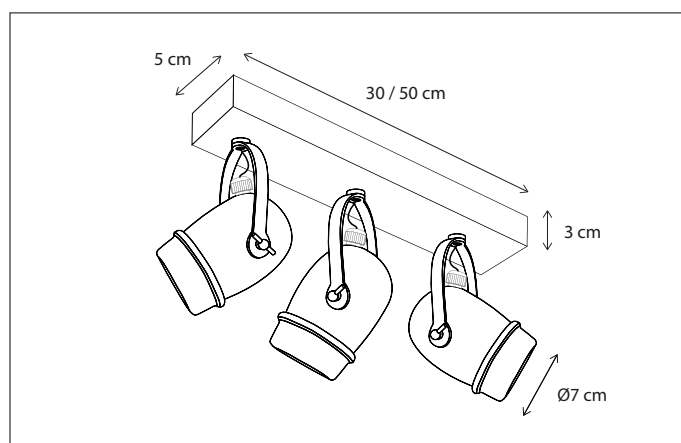

MICRO ON PROFILE

WALL

For warmer light, add Kelvin Killer® see p474.
For enhanced light dispersion or anti-glare effect, add frosted glass filter see p474.
Lamps not included, consult light source guide for our advice.

250

CODE	TYPE	FINISH	WATT	VOLT	FITTING
MIC002B03	Micro on profile 30 cm - 2L	Bronze	2 x 6	230	GU10
MIC003B05	Micro on profile 50 cm - 3L	Bronze	3 x 6	230	GU10
MIC102B03	Micro on profile 30 cm - 2L	Brushed nickel	2 x 6	230	GU10
MIC103B05	Micro on profile 50 cm - 3L	Brushed nickel	3 x 6	230	GU10
MIC202B03	Micro on profile 30 cm - 2L	Chrome	2 x 6	230	GU10
MIC203B05	Micro on profile 50 cm - 3L	Chrome	3 x 6	230	GU10

INDOOR | WALL | MICRO

SCAN & DISCOVER
OUR PATENTED KELVIN KILLER®

Contact us for:
Customization & connectivity