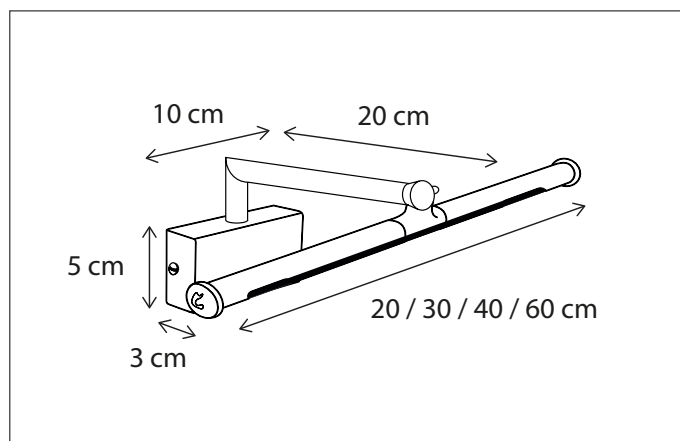

MATISSE 90° RECTANGULAR BASE

PICTURE LIGHT

Available in 2200K and 2700K.
Switch between 2200K and 2500K can be integrated on request.
Customise your product with the connection system, see p482 accessories.

292

CODE	TYPE	FINISH	WATT	VOLT	FITTING
MAT022L20	Matisse 90° rectangular base 2200K - 20 cm	Bronze	1,4	230	-
MAT022L30	Matisse 90° rectangular base 2200K - 30 cm	Bronze	2,8	230	-
MAT022L40	Matisse 90° rectangular base 2200K - 40 cm	Bronze	4,2	230	-
MAT022L60	Matisse 90° rectangular base 2200K - 60 cm	Bronze	7	230	-
MAT027L20	Matisse 90° rectangular base 2700K - 20 cm	Bronze	1,4	230	-
MAT027L30	Matisse 90° rectangular base 2700K - 30 cm	Bronze	2,8	230	-
MAT027L40	Matisse 90° rectangular base 2700K - 40 cm	Bronze	4,2	230	-
MAT027L60	Matisse 90° rectangular base 2700K - 60 cm	Bronze	7	230	-
MAT122L20	Matisse 90° rectangular base 2200K - 20 cm	Brushed nickel	1,4	230	-
MAT122L30	Matisse 90° rectangular base 2200K - 30 cm	Brushed nickel	2,8	230	-
MAT122L40	Matisse 90° rectangular base 2200K - 40 cm	Brushed nickel	4,2	230	-
MAT122L60	Matisse 90° rectangular base 2200K - 60 cm	Brushed nickel	7	230	-
MAT127L20	Matisse 90° rectangular base 2700K - 20 cm	Brushed nickel	1,4	230	-
MAT127L30	Matisse 90° rectangular base 2700K - 30 cm	Brushed nickel	2,8	230	-

INDOOR | PICTURE LIGHT | MATISSE

Contact us for:
Customization & connectivity