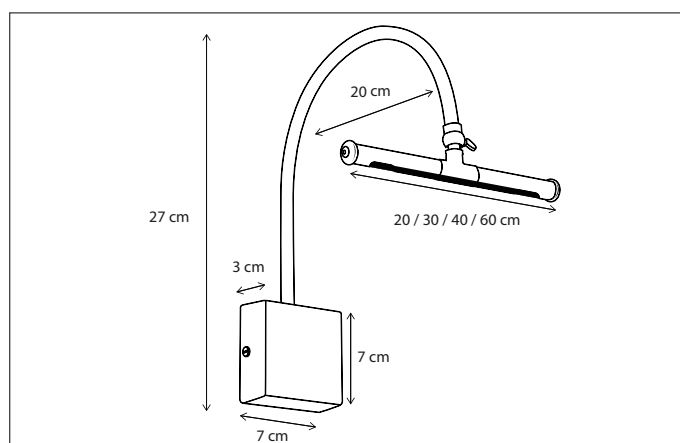

MATISSE INVISIBLE BASE

PICTURE LIGHT

Base hidden behind your artwork.
Available in 2200K and 2700K.
Switch between 2200K and 2500K can be integrated on request.
Customise your product with the connection system, see p482 accessories.

286

CODE	TYPE	FINISH	WATT	VOLT	FITTING
MAT022120	Matisse invisible base 2200K - 20 cm	Bronze	1,4	230	-
MAT022130	Matisse invisible base 2200K - 30 cm	Bronze	2,8	230	-
MAT022140	Matisse invisible base 2200K - 40 cm	Bronze	4,2	230	-
MAT022160	Matisse invisible base 2200K - 60 cm	Bronze	7	230	-
MAT027120	Matisse invisible base 2700K - 20 cm	Bronze	1,4	230	-
MAT027130	Matisse invisible base 2700K - 30 cm	Bronze	2,8	230	-
MAT027140	Matisse invisible base 2700K - 40 cm	Bronze	4,2	230	-
MAT027160	Matisse invisible base 2700K - 60 cm	Bronze	7	230	-
MAT122120	Matisse invisible base 2200K - 20 cm	Brushed nickel	1,4	230	-
MAT122130	Matisse invisible base 2200K - 30 cm	Brushed nickel	2,8	230	-
MAT122140	Matisse invisible base 2200K - 40 cm	Brushed nickel	4,2	230	-
MAT122160	Matisse invisible base 2200K - 60 cm	Brushed nickel	7	230	-
MAT127120	Matisse invisible base 2700K - 20 cm	Brushed nickel	1,4	230	-
MAT127130	Matisse invisible base 2700K - 30 cm	Brushed nickel	2,8	230	-

INDOOR | PICTURE LIGHT | MATISSE

Contact us for:
Customization & connectivity