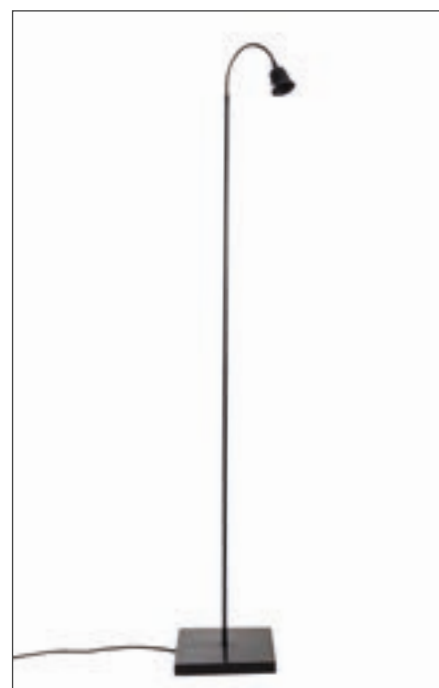

INDOOR | FLOOR | LISIBLE

Contact us for:
Customization & connectivity

LISIBLE FLEURE

FLOOR

Lamps not included, consult light source guide for our advice.
Lamp includes a floor slide dimmer.

335

CODE	TYPE	FINISH	WATT	VOLT	FITTING
LFL0L1FLO	Lisible fleure floor	Bronze	5	230	G4
LFL1L1FLO	Lisible fleure floor	Brushed nickel	5	230	G4
LFL2L1FLO	Lisible fleure floor	Chrome	5	230	G4