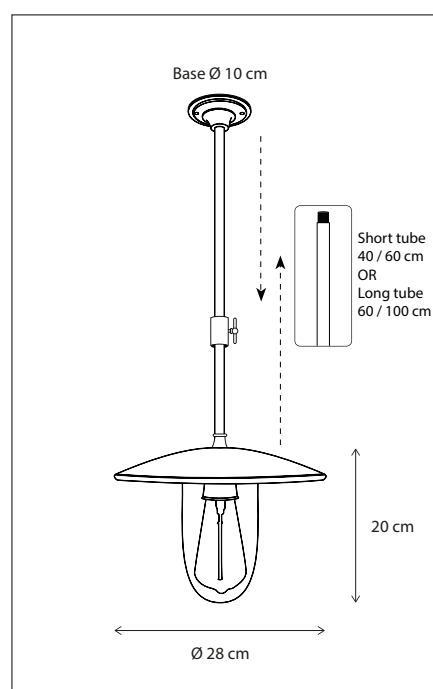

Contact us for:
Customization & connectivity

ELEBASE ON TUBE

SUSPENSION

Lamps not included, consult light source guide for our advice.

44

CODE	TYPE	FINISH	WATT	VOLT	FITTING
ELB001206	Elébase on short tube 40 cm - 60 cm	Bronze	15	230	E27
ELB001210	Elébase on long tube 60 cm - 100 cm	Bronze	15	230	E27
ELB101206	Elébase on short tube 40 cm - 60 cm	Brushed nickel	15	230	E27
ELB101210	Elébase on long tube 60 cm - 100 cm	Brushed nickel	15	230	E27
ELB201206	Elébase on short tube 40 cm - 60 cm	Chrome	15	230	E27
ELB201210	Elébase on long tube 60 cm - 100 cm	Chrome	15	230	E27