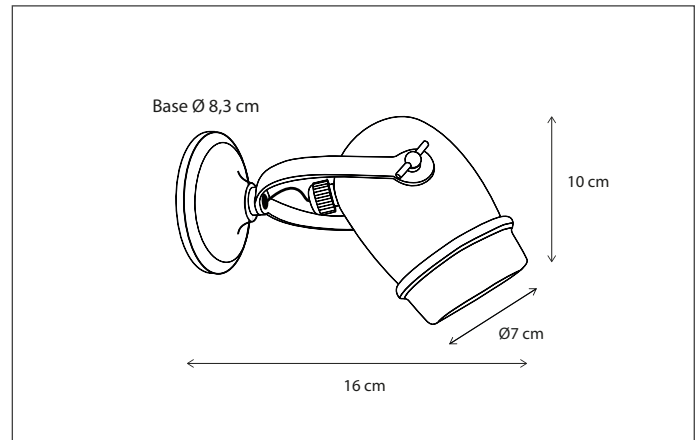

For warmer light, add Kelvin Killer® see p474.
For enhanced light dispersion or anti-glare effect, add frosted glass filter see p474.
Lamps not included, consult light source guide for our advice.

246