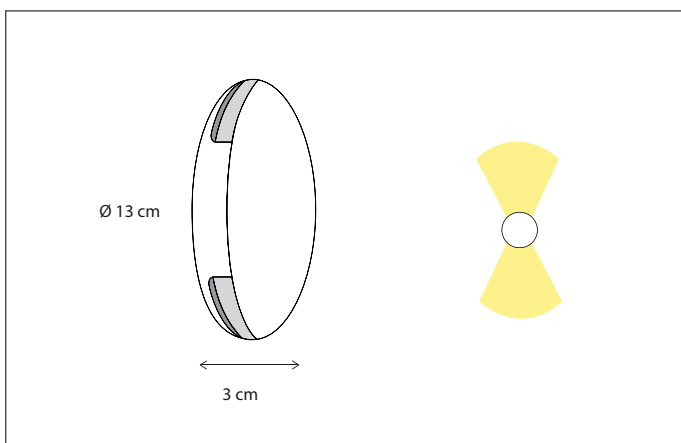

GALED 2 X 90°

WALL

Select the correct driver, see p 487.

279

CODE	TYPE	FINISH	WATT	VOLT	FITTING
GAL002900	Galed 2 x 90°	Bronze	2 x 1,5	24	-
GAL102900	Galed 2 x 90°	Brushed nickel	2 x 1,5	24	-
GAL202900	Galed 2 x 90°	Chrome	2 x 1,5	24	-

Contact us for:
Customization & connectivity