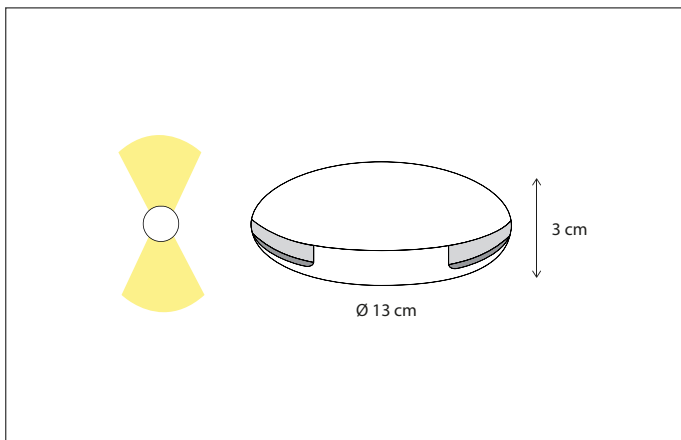

GALED 2 X 90°

GROUND & POLE

Select the correct driver, see p486 accessories.
Integrated LED 2700K.

421

CODE	TYPE	FINISH	WATT	VOLT	FITTING
GAL002900	Galed 2 x 90°	Bronze	2 x 1,5	24	-
GAL102900	Galed 2 x 90°	Brushed nickel	2 x 1,5	24	-
GAL202900	Galed 2 x 90°	Chrome	2 x 1,5	24	-

Contact us for:
Customization & connectivity