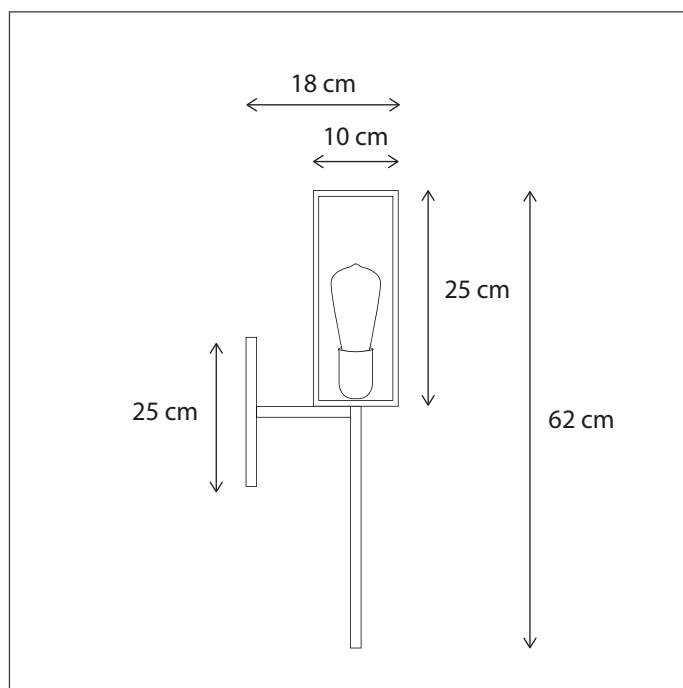

Contact us for:
Customization & connectivity

VITRINE TORCH

WALL

Lamps not included, consult light source guide for our advice.

370

CODE	TYPE	FINISH	WATT	VOLT	FITTING
VIT001008	Vitrine wall torch	Bronze	15	230	E27
VIT101008	Vitrine wall torch	Brushed nickel	15	230	E27
VIT201008	Vitrine wall torch	Chrome	15	230	E27