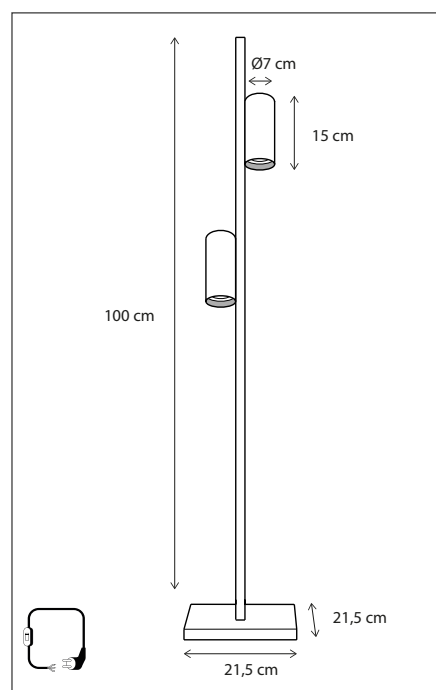

TUBELUM 2L

FLOOR

The light source is easy to move up and down, enabling you to change the light effect.
Inside is polished brass to create a warm glow.
Lamp includes a floor slide dimmer.
Lamps not included, consult light source guide for our advice.

332

CODE	TYPE	FINISH	WATT	VOLT	FITTING
TBL002FLO	Tubelum floor 2L	Bronze	2 x 8	230	GU10

Contact us for:
Customization & connectivity