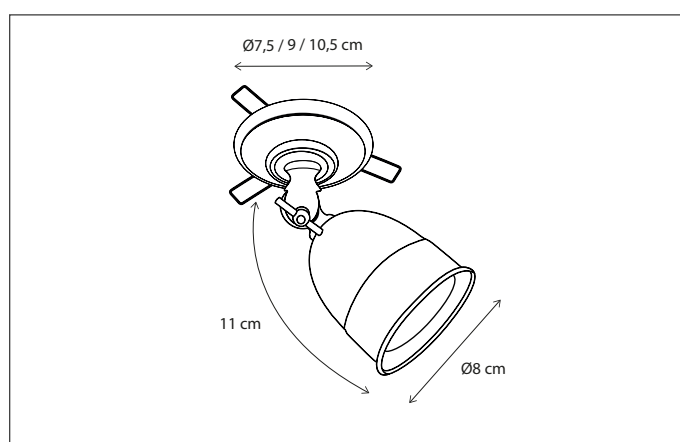

Available in 2 versions: GU10 (no driver required) or BA15d (driver required).
For BA15d, select the correct driver p486 accessories.
Lamps not included, consult light source guide for our advice.

140