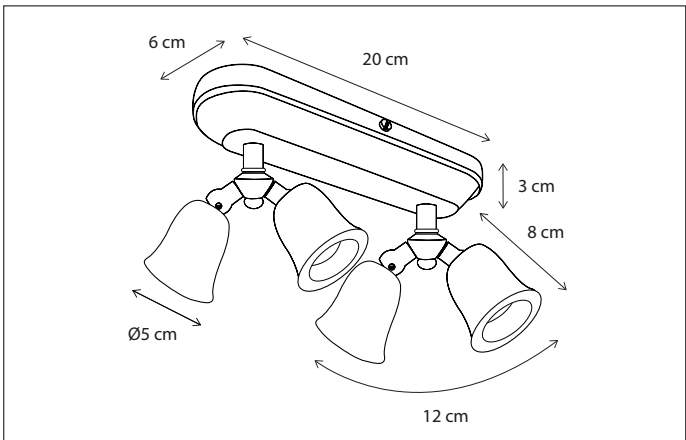

FLEURE TWIN ON ROUNDED PROFILE

SPOT

Lamps not included, consult light source guide for our advice.

171

CODE	TYPE	FINISH	WATT	VOLT	FITTING
FLT0L2O02	Fleure Twin on rounded profile 2L	Bronze	4 x 5	230	G4
FLT1L2O02	Fleure Twin on rounded profile 2L	Brushed nickel	4 x 5	230	G4
FLT2L2O02	Fleure Twin on rounded profile 2L	Chrome	4 x 5	230	G4

Contact us for:
Customization & connectivity