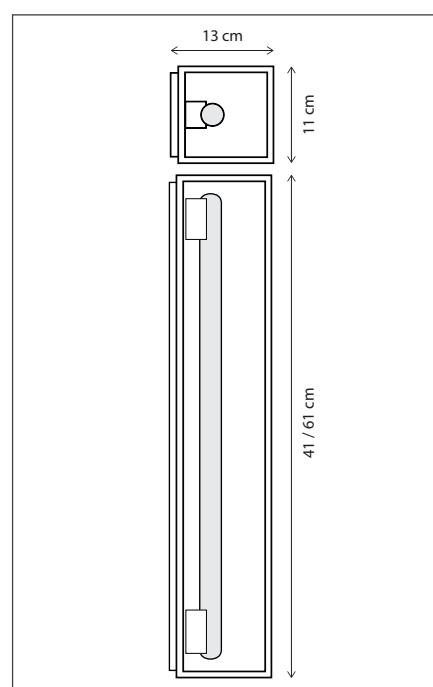

VITRINE PETITE LINESTRA

WALL

Lamps not included, consult light source guide for our advice.

232

CODE	TYPE	FINISH	WATT	VOLT	FITTING
VIS001200	Vitrine petite linestra small wall	Bronze	15	230	S14D
VIS001201	Vitrine petite linestra medium wall	Bronze	15	230	S14S
VIS101200	Vitrine petite linestra small wall	Brushed nickel	15	230	S14D
VIS101201	Vitrine petite linestra medium wall	Brushed nickel	15	230	S14S
VIS201200	Vitrine petite linestra small wall	Chrome	15	230	S14D
VIS201201	Vitrine petite linestra medium wall	Chrome	15	230	S14S

INDOOR | WALL | VITRINE

Contact us for:
Customization & connectivity