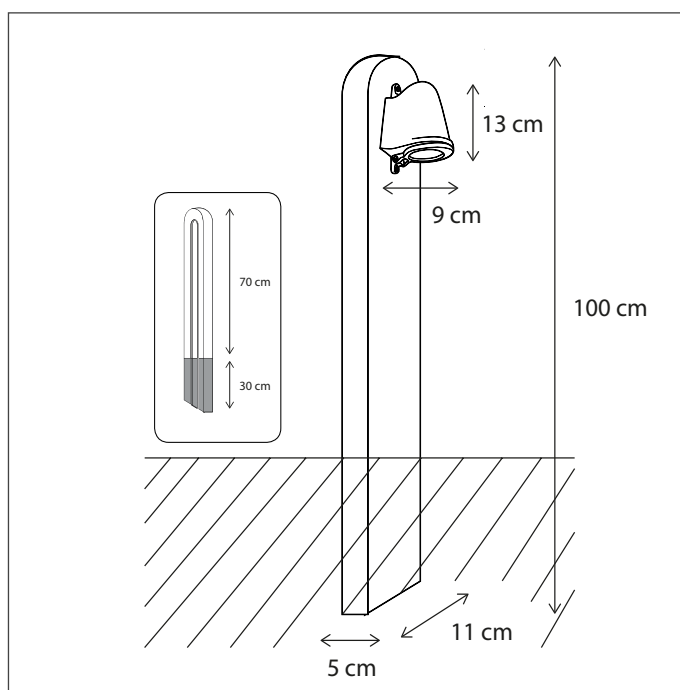

Lamps not included, consult light source guide for our advice.

408

CODE	TYPE	FINISH	WATT	VOLT	FITTING
BAL001003	Balume on wooden pole	Bronze	8	230	GU10
BAL101003	Balume on wooden pole	Brushed nickel	8	230	GU10
BAL201003	Balume on wooden pole	Chrome	8	230	GU10
BAL301003	Balume on wooden pole	Polished brass	8	230	GU10