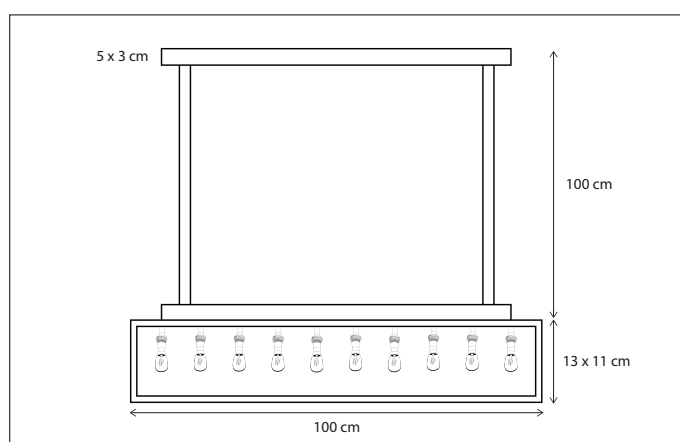

Contact us for:
Customization & connectivity

VITRINE PETITE LONG TUBE

SUSPENSION

Lamps not included, consult light source guide for our advice.

32

CODE	TYPE	FINISH	WATT	VOLT	FITTING
VIP010600	Vitrine petite long tube 10L	Bronze	10 x 6	230	BA15d
VIP110600	Vitrine petite long tube 10L	Brushed nickel	10 x 6	230	BA15d
VIP210600	Vitrine petite long tube 10L	Chrome	10 x 6	230	BA15d