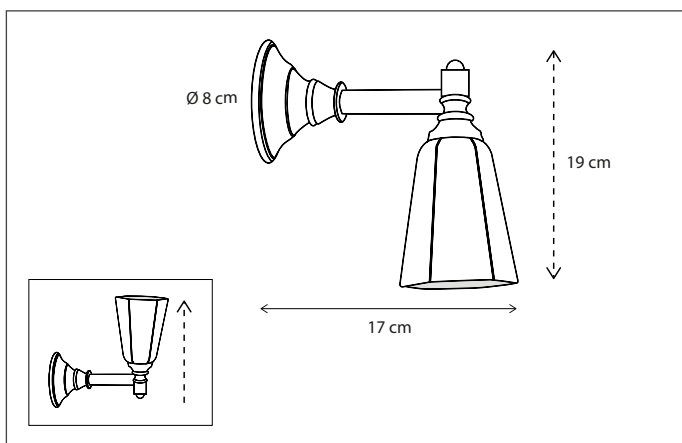

BAINWAT ARM

WALL

Glass included.

Lamps not included, consult light source guide for our advice.

263

CODE	TYPE	FINISH	WATT	VOLT	FITTING
BNW001S70	Bainwat 90° arm IP20	Bronze	6	230	E14
BNW001S73	Bainwat 90° arm IP43	Bronze	6	230	E14
BNW002D70	Bainwat double 90° arm IP20	Bronze	2 x 6	230	E14
BNW002D73	Bainwat double 90° arm IP43	Bronze	2 x 6	230	E14
BNW101S70	Bainwat 90° arm IP20	Brushed nickel	6	230	E14
BNW101S73	Bainwat 90° arm IP43	Brushed nickel	6	230	E14
BNW102D70	Bainwat double 90° arm IP20	Brushed nickel	2 x 6	230	E14
BNW102D73	Bainwat double 90° arm IP43	Brushed nickel	2 x 6	230	E14
BNW201S70	Bainwat 90° arm IP20	Chrome	6	230	E14
BNW201S73	Bainwat 90° arm IP43	Chrome	6	230	E14
BNW202D70	Bainwat double 90° arm IP20	Chrome	2 x 6	230	E14
BNW202D73	Bainwat double 90° arm IP43	Chrome	2 x 6	230	E14

Contact us for:

Customization & connectivity