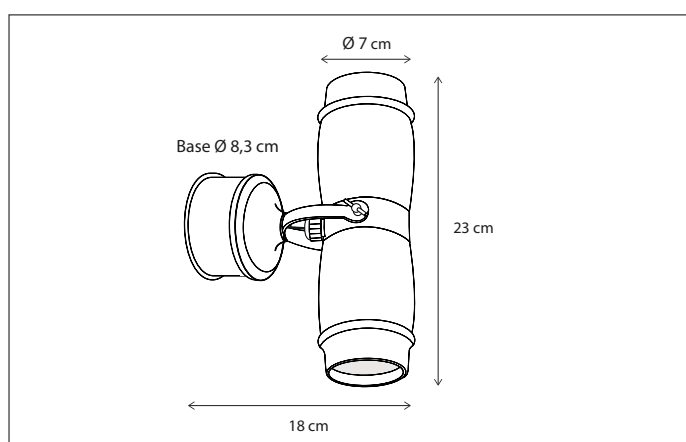

WALL | MICRO

OUTDOOR

SCAN & DISCOVER
THE ADVANTAGE OF BRASS

Contact us for:
Customization & connectivity

MICRO UP & DOWN ON ROUND BASE

WALL

For warmer light, add Kelvin Killer® see p474.
For enhanced light dispersion or anti-glare effect, add frosted glass filter see p474.
Lamps not included, consult light source guide for our advice.