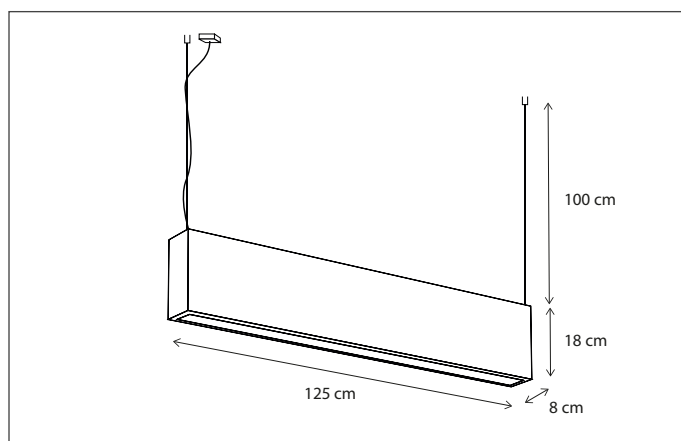

Q - BRI

SUSPENSION

Available in 2 versions: retrofit (S14S - lamps not included, consult light source guide) or integrated LED.
Integrated LED available in 2 light levels and in Dim-to-Warm version

36

CODE	TYPE	FINISH	WATT	VOLT	FITTING
QBR002P12	Q-Bri pendant linestra 780 lumen	Bronze	2 x 20	230	S14S
QBR012P12	Q-Bri pendant 1298 lumen	Bronze	32	230	-
QBR015P12	Q-Bri pendant 2596 lumen	Bronze	64	230	-
QBR014D12	Q-Bri pendant 2596 lumen dim-to-warm	Bronze	64	230	-
QBR102P12	Q-Bri pendant linestra 780 lumen	Brushed nickel	2 x 20	230	S14S
QBR112P12	Q-Bri pendant 1298 lumen	Brushed nickel	32	230	-
QBR115P12	Q-Bri pendant 2596 lumen	Brushed nickel	64	230	-
QBR114D12	Q-Bri pendant 2596 lumen dim-to-warm	Brushed nickel	64	230	-
QBR202P12	Q-Bri pendant linestra 780 lumen	Chrome	2 x 20	230	S14S
QBR212P12	Q-Bri pendant 1298 lumen	Chrome	32	230	-
QBR215P12	Q-Bri pendant 2596 lumen	Chrome	64	230	-
QBR214D12	Q-Bri pendant 2596 lumen dim-to-warm	Chrome	64	230	-
QBR902P12	Q-Bri pendant linestra 780 lumen	Ready for painting	2 x 20	230	S14S
QBR912P12	Q-Bri pendant 1298 lumen	Ready for painting	32	230	-
QBR915P12	Q-Bri pendant 2596 lumen	Ready for painting	64	230	-
QBR914D12	Q-Bri pendant 2596 lumen dim-to-warm	Ready for painting	64	230	-

Contact us for:

Customization & connectivity