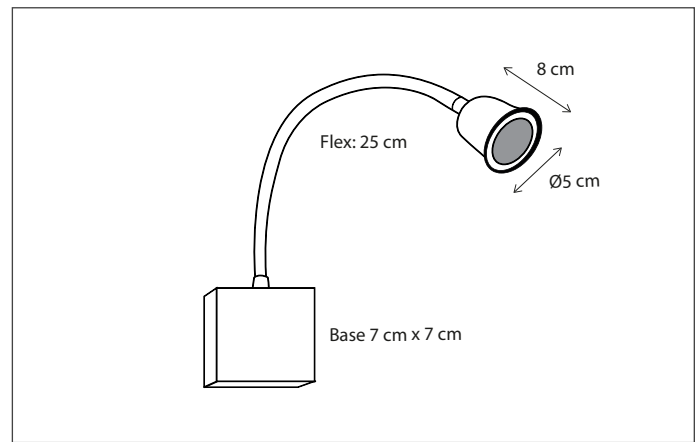

Contact us for:
Customization & connectivity

LISIBLE FLEURE

WALL

Switch can be integrated, see p492 accessories.
Lamps not included, consult light source guide for our advice.

270

CODE	TYPE	FINISH	WATT	VOLT	FITTING
LFL0L1V70	Lisible fleure wall	Bronze	5	230	G4
LFL1L1V70	Lisible fleure wall	Brushed nickel	5	230	G4
LFL2L1V70	Lisible fleure wall	Chrome	5	230	G4