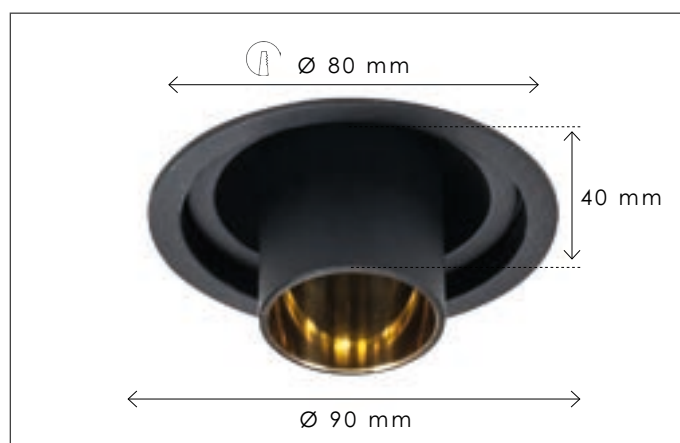

AUREOLE LONG TUBE

RECESSED

Lamps not included, consult light source guide for our advice.
For warmer light, add Kelvin Killer® - see p 474.
Built-in depth is 12cm.

216

CODE	TYPE	FINISH	WATT	VOLT	FITTING
AUR501LT1	Aureole long tube	White	8	230	GU10
AUR801LT1	Aureole long tube	Black	8	230	GU10