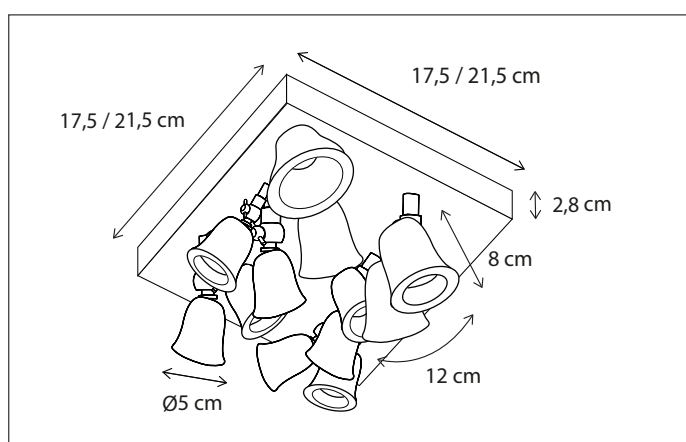

FLEURE TWIN ON SQUARE BASE LARGE

SPOT

Lamps not included, consult light source guide for our advice.

173

CODE	TYPE	FINISH	WATT	VOLT	FITTING
FLT0L4V17	Fleure Twin on square base 4L	Bronze	8 x 5	230	G4
FLT0L6V21	Fleure Twin on square base 6L	Bronze	12 x 5	230	G4
FLT1L4V17	Fleure Twin on square base 4L	Brushed nickel	8 x 5	230	G4
FLT1L6V21	Fleure Twin on square base 6L	Brushed nickel	12 x 5	230	G4
FLT2L4V17	Fleure Twin on square base 4L	Chrome	8 x 5	230	G4
FLT2L6V21	Fleure Twin on square base 6L	Chrome	12 x 5	230	G4

Contact us for:
Customization & connectivity