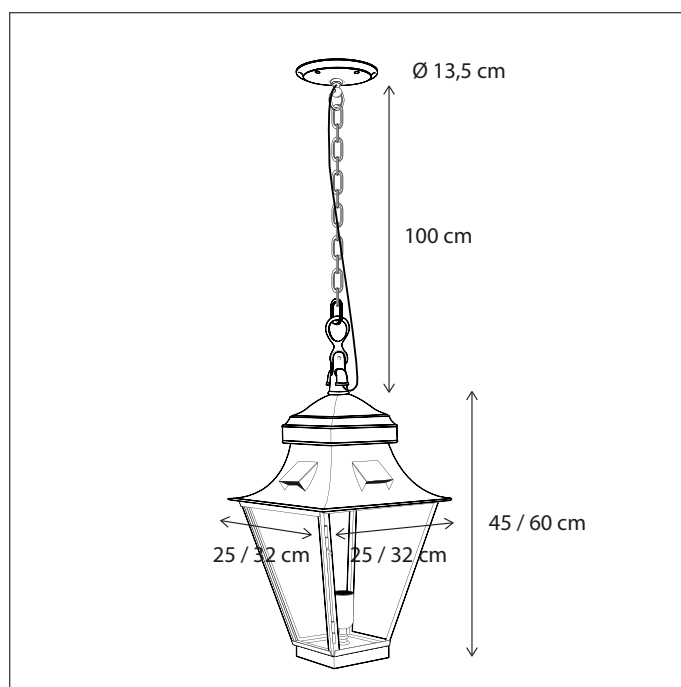

GRACIEUZE LANTERN SMALL/NORMAL

SUSPENSION

An extra spot can be added in the ceiling of the normal variant (1L --> 2L).
Lamps not included, consult light source guide for our advice.

462

CODE	TYPE	FINISH	WATT	VOLT	FITTING
GRA001CS3	Gracieuze lantern small 1L	Bronze	15	230	E27
GRA001CS5	Gracieuze lantern normal 1L	Bronze	15	230	E27
GRA002CS5	Gracieuze lantern normal 2L	Bronze	15 + 8	230	E27 + GU10

SUSPENSION | GRACIEUZE

OUTDOOR

SCAN & DISCOVER
THE ADVANTAGE OF BRASS

Contact us for:
Customization & connectivity