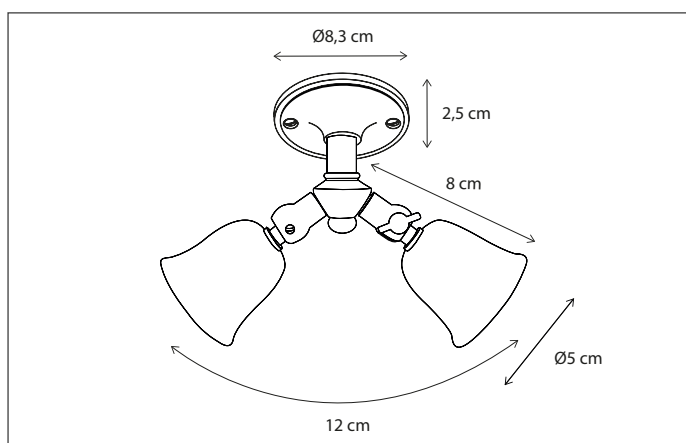

FLEURE TWIN MOUNTED BASE

SPOT

Select the correct driver, see p486 accessories.
Lamps not included, consult light source guide for our advice.

169

CODE	TYPE	FINISH	WATT	VOLT	FITTING
FLT0L1G83	Fleure Twin mounted base	Bronze	2 x 5	12	G4
FLT1L1G83	Fleure Twin mounted base	Brushed nickel	2 x 5	12	G4
FLT2L1G83	Fleure Twin mounted base	Chrome	2 x 5	12	G4

Contact us for:
Customization & connectivity