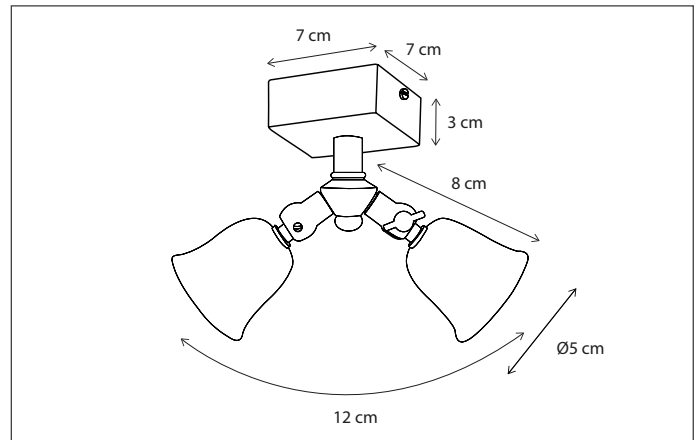

Lamps not included, consult light source guide for our advice.

172