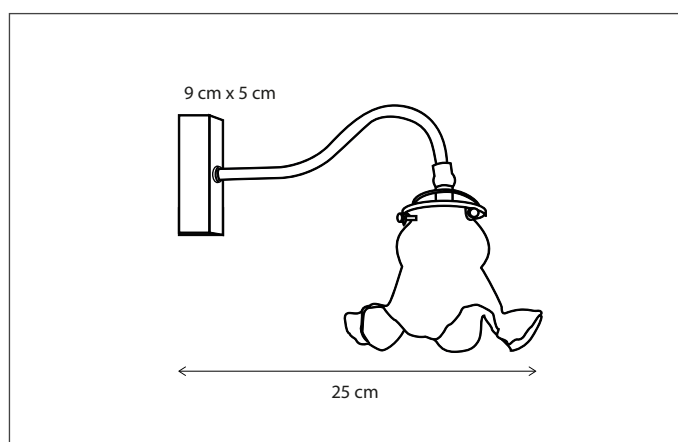

Contact us for:
Customization & connectivity

BOMPA ON RECTANGULAR BASE

WALL

Glass not included, see p475 accessories.
Lamps not included, consult light source guide for our advice..

260

CODE	TYPE	FINISH	WATT	VOLT	FITTING
BOM001R00	Bompa on rectangular base	Bronze	6	230	BA15d
BOM101R00	Bompa on rectangular base	Brushed nickel	6	230	BA15d
BOM201R00	Bompa on rectangular base	Chrome	6	230	BA15d