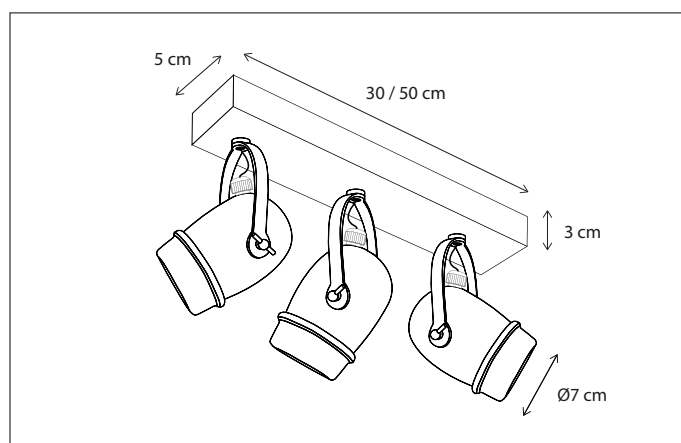

MICRO ON PROFILE

WALL

For warmer light, add Kelvin Killer® see p474.
For enhanced light dispersion or anti-glare effect, add frosted glass filter see p474.
Lamps not included, consult light source guide for our advice.

362

CODE	TYPE	FINISH	WATT	VOLT	FITTING
MIC002B03	Micro on profile 30 cm - 2L	Bronze	2 x 6	230	GU10
MIC003B05	Micro on profile 50 cm - 3L	Bronze	3 x 6	230	GU10
MIC102B03	Micro on profile 30 cm - 2L	Brushed nickel	2 x 6	230	GU10
MIC103B05	Micro on profile 50 cm - 3L	Brushed nickel	3 x 6	230	GU10
MIC202B03	Micro on profile 30 cm - 2L	Chrome	2 x 6	230	GU10
MIC203B05	Micro on profile 50 cm - 3L	Chrome	3 x 6	230	GU10

WALL | MICRO

OUTDOOR

SCAN & DISCOVER
THE ADVANTAGE OF BRASS

Contact us for:
Customization & connectivity