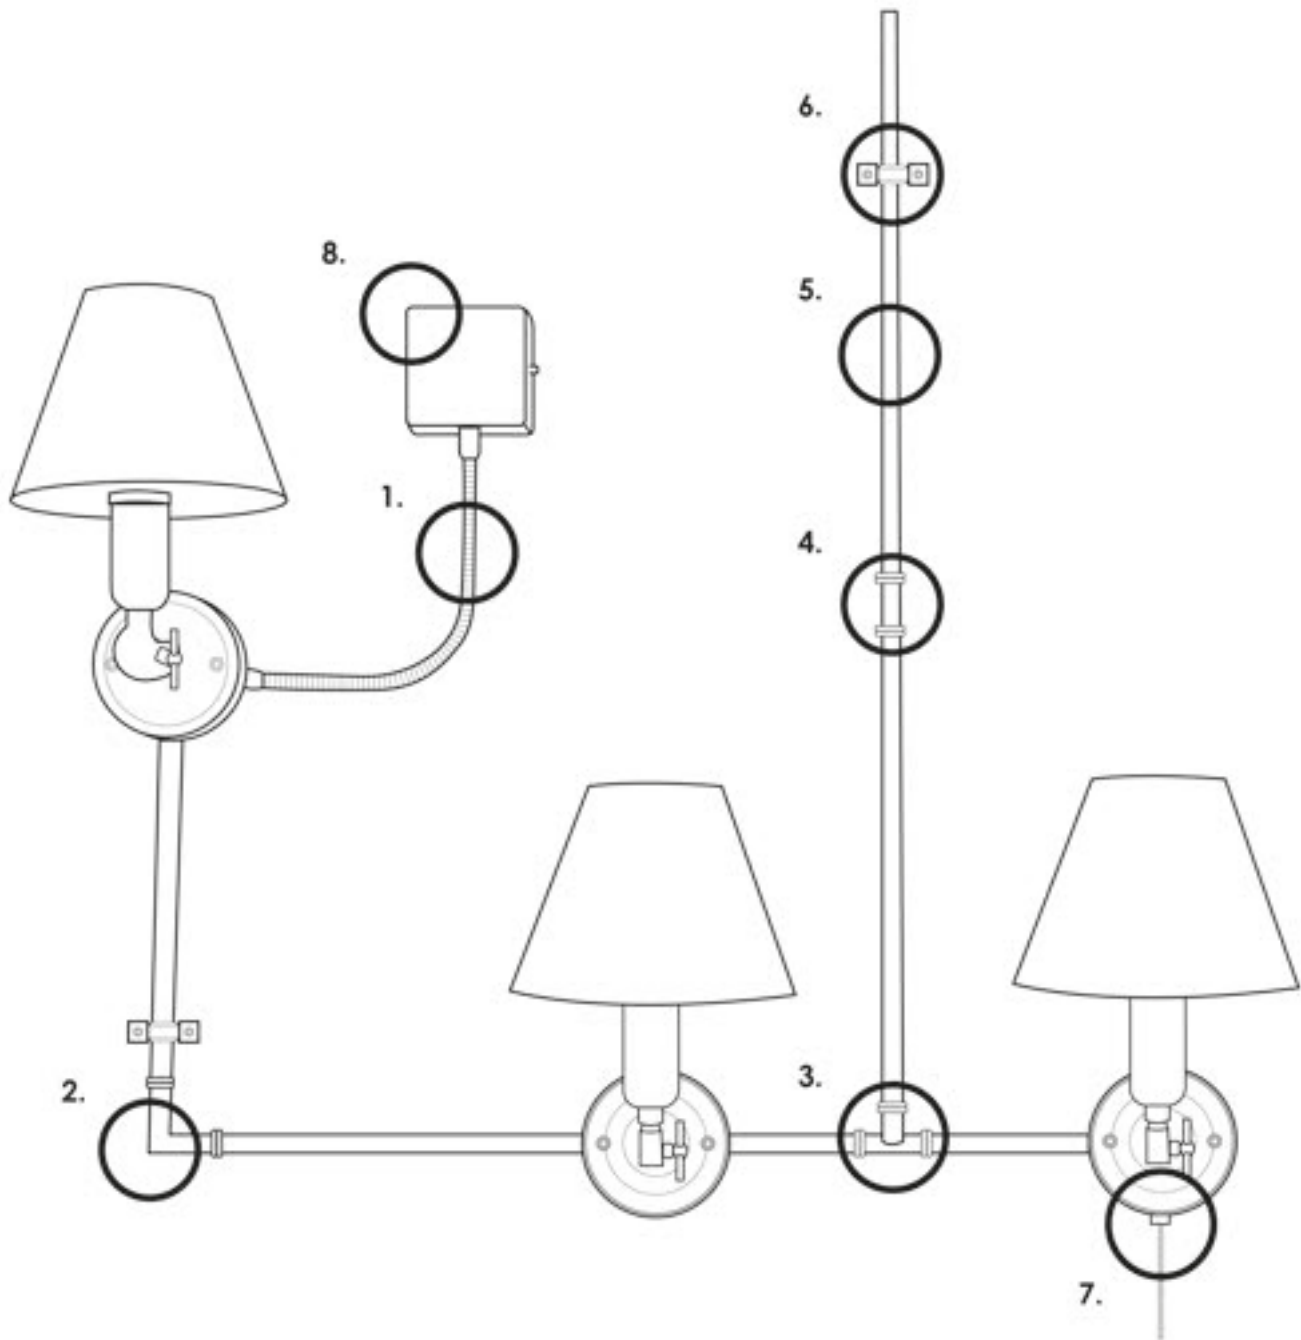

CONNECTION SYSTEM TUBE

ACCESSORIES

484