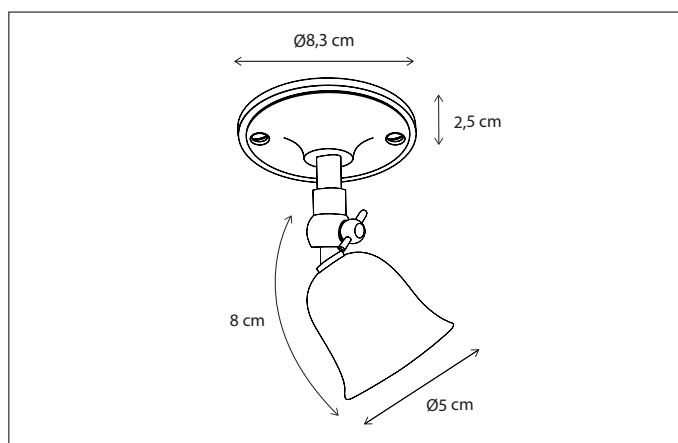

FLEURE MOUNTED BASE

SPOT

Select the correct driver, see p486 accessories.
Lamps not included, consult light source guide for our advice.

156

CODE	TYPE	FINISH	WATT	VOLT	FITTING
FLE0L1G83	Fleure mounted base	Bronze	5	12	G4
FLE1L1G83	Fleure mounted base	Brushed nickel	5	12	G4
FLE2L1G83	Fleure mounted base	Chrome	5	12	G4