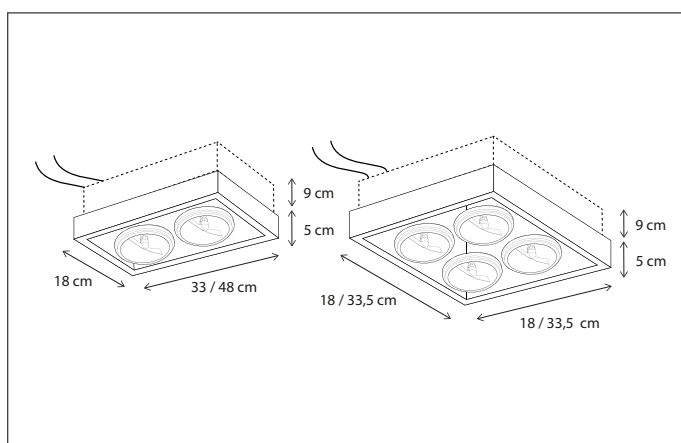

Q-BRI CENTONZE SEMI RECESSED

RECESSED

2 circuits that can be switched on/off separately, enabling 3 light effects:

1. Indirect illumination via an integrated LED strip (not dimmable)
2. Direct (functional) light created by centonze spots (lamps not included, consult light source guide for our advice)
3. Combination of above

212

CODE	TYPE	FINISH	WATT	VOLT	FITTING
QCE011S18	Q-Bri centonze semi recessed 1L - 18 x 18 cm	Bronze	15 + 6	230	G53
QCE012S33	Q-Bri centonze semi recessed 2L - 33 x 18 cm	Bronze	2 x 15 + 12	230	G53
QCE013S48	Q-Bri centonze semi recessed 3L - 48 x 18 cm	Bronze	3 x 15 + 14	230	G53
QCE014S33	Q-Bri centonze semi recessed 4L - 33,5 x 33,5 cm	Bronze	4 x 15 + 18	230	G53
QCE111S18	Q-Bri centonze semi recessed 1L - 18 x 18 cm	Brushed nickel	15 + 6	230	G53
QCE112S33	Q-Bri centonze semi recessed 2L - 33 x 18 cm	Brushed nickel	2 x 15 + 12	230	G53
QCE113S48	Q-Bri centonze semi recessed 3L - 48 x 18 cm	Brushed nickel	3 x 15 + 14	230	G53
QCE114S33	Q-Bri centonze semi recessed 4L - 33,5 x 33,5 cm	Brushed nickel	4 x 15 + 18	230	G53
QCE211S18	Q-Bri centonze semi recessed 1L - 18 x 18 cm	Chrome	15 + 6	230	G53
QCE212S33	Q-Bri centonze semi recessed 2L - 33 x 18 cm	Chrome	2 x 15 + 12	230	G53
QCE213S48	Q-Bri centonze semi recessed 3L - 48 x 18 cm	Chrome	3 x 15 + 14	230	G53
QCE214S33	Q-Bri centonze semi recessed 4L - 33,5 x 33,5 cm	Chrome	4 x 15 + 18	230	G53

Contact us for:

Customization & connectivity