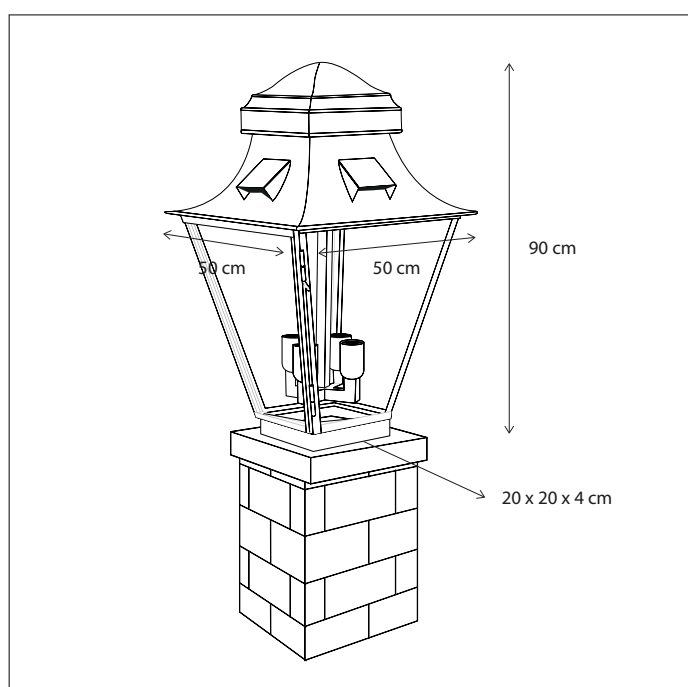

GRACIEUZE BOTTOM PLATE GRAND

GROUND & POLE

4 extra GU10 spots can be added in the ceiling of the grand variant (4L --> 8L).
Lamps not included, consult light source guide for our advice.

429

CODE	TYPE	FINISH	WATT	VOLT	FITTING
GRA004PM9	Gracieuze bottom plate grand 4L	Bronze	4 x 15	230	E27
GRA008PM9	Gracieuze bottom plate grand 8L	Bronze	4 x 15 + 4 x 8	230	E27 + GU10

Contact us for:
Customization & connectivity