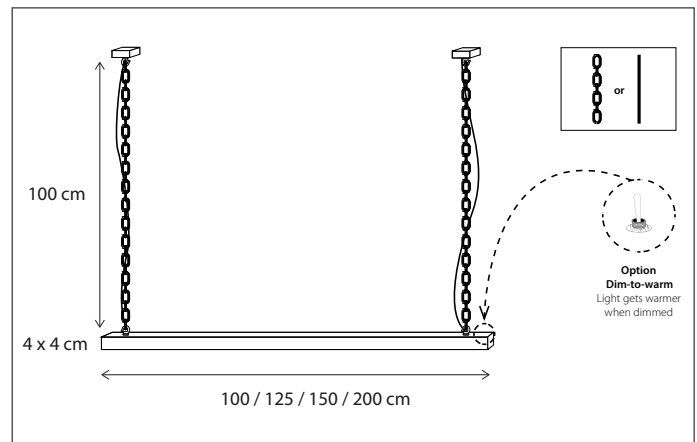

Dim-to-warm option available on request, see p493 accessories.
Standard suspension with chain, steel cables on request.

42