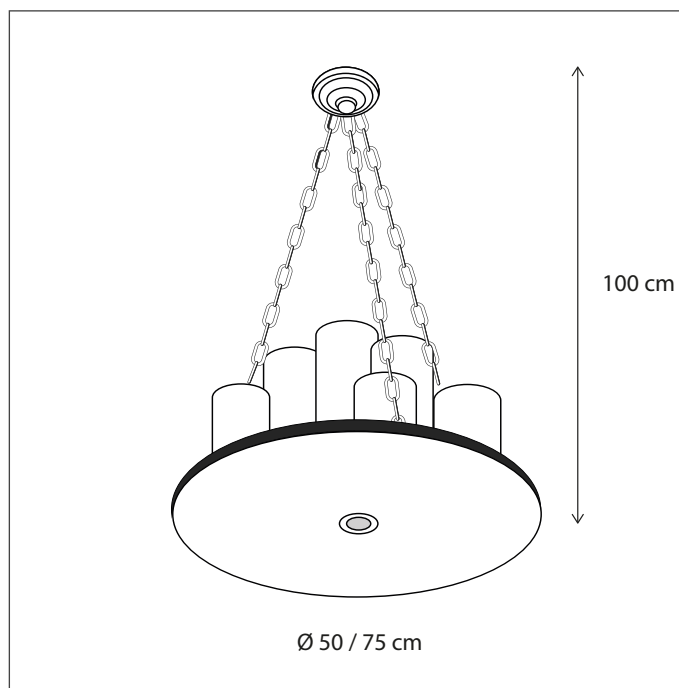

2 circuits:

1. GU10 LED spots at the bottom for functional light (light source excluded).
2. Integrated LED-discs to create candle effect for atmosphere creation.

For control/connectivity options, see p494 accessories.

18