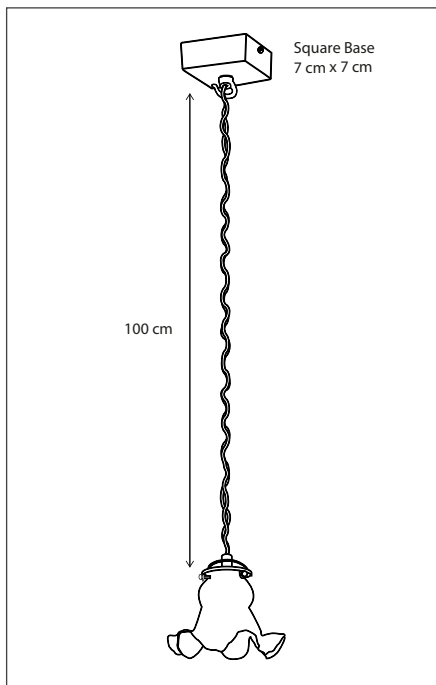

MOEMOE ON SQUARE BASE

SUSPENSION

Glass not included, see p 475 for different options.
Lamps not included, consult light source guide for our advice.

61

CODE	TYPE	FINISH	WATT	VOLT	FITTING
MOE001S70	Moemoe on square base 1L	Bronze	6	230	BA15d
MOE101S70	Moemoe on square base 1L	Brushed nickel	6	230	BA15d
MOE201S70	Moemoe on square base 1L	Chrome	6	230	BA15d

Contact us for:
Customization & connectivity