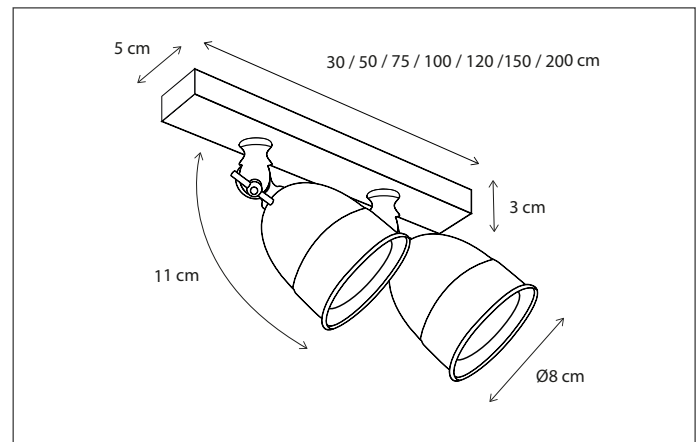

Lamps not included, consult light source guide for our advice.

152

CODE	TYPE	FINISH	WATT	VOLT	FITTING
POI0L2B03	Poire on profile 30 cm - 2L	Bronze	2 x 8	230	GU10
POI0L3B05	Poire on profile 50 cm - 3L	Bronze	3 x 8	230	GU10
POI0L4B07	Poire on profile 75 cm - 4L	Bronze	4 x 8	230	GU10
POI0L4B10	Poire on profile 100 cm - 4L	Bronze	4 x 8	230	GU10
POI0L4B12	Poire on profile 120 cm - 4L	Bronze	4 x 8	230	GU10
POI0L4B15	Poire on profile 150 cm - 4L	Bronze	4 x 8	230	GU10
POI0L4B20	Poire on profile 200 cm - 4L	Bronze	4 x 8	230	GU10
POI0L1XTR	Poire extra mounted on profile	Bronze	8	230	GU10
POI1L2B03	Poire on profile 30 cm - 2L	Brushed nickel	2 x 8	230	GU10
POI1L3B05	Poire on profile 50 cm - 3L	Brushed nickel	3 x 8	230	GU10
POI1L4B07	Poire on profile 75 cm - 4L	Brushed nickel	4 x 8	230	GU10
POI1L4B10	Poire on profile 100 cm - 4L	Brushed nickel	4 x 8	230	GU10
POI1L4B12	Poire on profile 120 cm - 4L	Brushed nickel	4 x 8	230	GU10
POI1L4B15	Poire on profile 150 cm - 4L	Brushed nickel	4 x 8	230	GU10