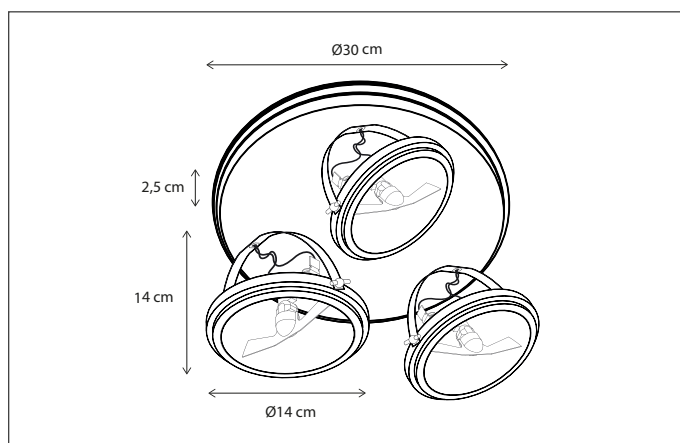

Contact us for:
Customization & connectivity

CENTONZE ON ROUND PLATE LARGE

SPOT

Lamps not included, consult light source guide for our advice.

98

CODE	TYPE	FINISH	WATT	VOLT	FITTING
CEN0L3R30	Centonze on round plate 3L	Bronze	3 x 15	230	G53
CEN1L3R30	Centonze on round plate 3L	Brushed nickel	3 x 15	230	G53
CEN2L3R30	Centonze on round plate 3L	Chrome	3 x 15	230	G53