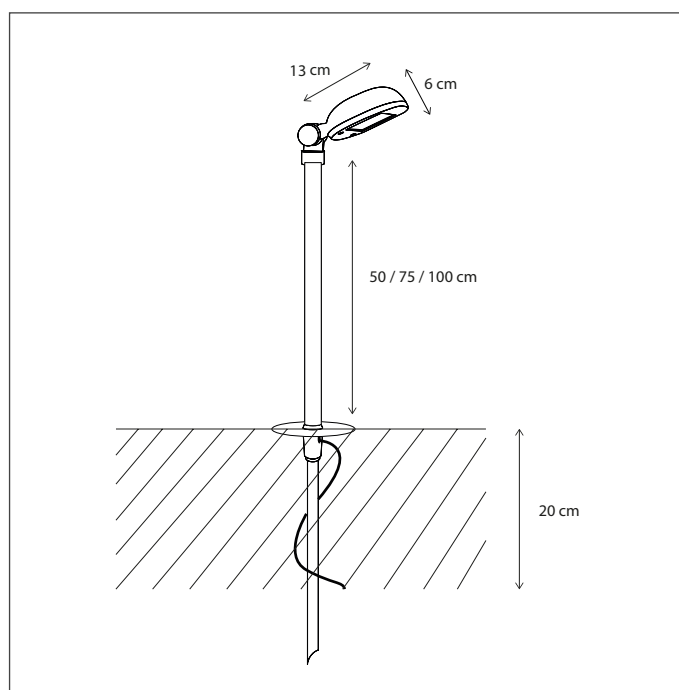

Lamps (G4-variant) not included, consult light source guide for our advice.

402

CODE	TYPE	FINISH	WATT	VOLT	FITTING
CHA0L1P51	Charmond on pin 50 cm	Bronze	2,4	24	-
CHA0L1P75	Charmond on pin 75 cm	Bronze	2,4	24	-
CHA0L1P10	Charmond on pin 100 cm	Bronze	2,4	24	-
CHA1L1P51	Charmond on pin 50 cm	Brushed nickel	2,4	24	-
CHA1L1P75	Charmond on pin 75 cm	Brushed nickel	2,4	24	-
CHA1L1P10	Charmond on pin 100 cm	Brushed nickel	2,4	24	-
CHA2L1P51	Charmond on pin 50 cm	Chrome	2,4	24	-
CHA2L1P75	Charmond on pin 75 cm	Chrome	2,4	24	-
CHA2L1P10	Charmond on pin 100 cm	Chrome	2,4	24	-