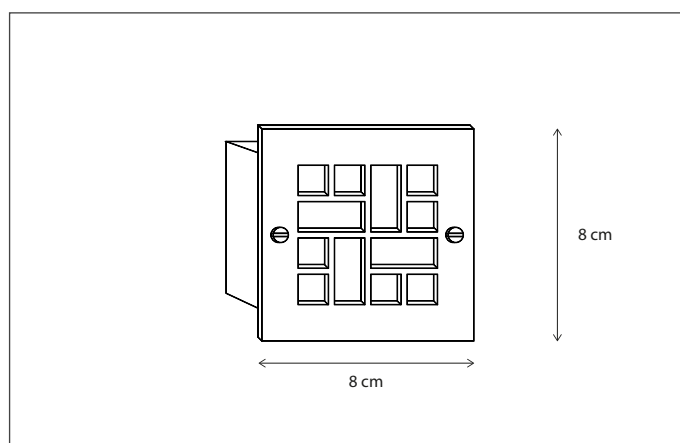

GRILLE CARRE DECO

WALL

Integrated LED (2700K).

282

CODE	TYPE	FINISH	WATT	VOLT	FITTING
GR1001003	Grille carré déco 8 cm	Bronze	3	230	-
GR1101003	Grille carré déco 8 cm	Brushed nickel	3	230	-
GR1201003	Grille carré déco 8 cm	Chrome	3	230	-
GR1301003	Grille carré déco 8 cm	Polished brass	3	230	-