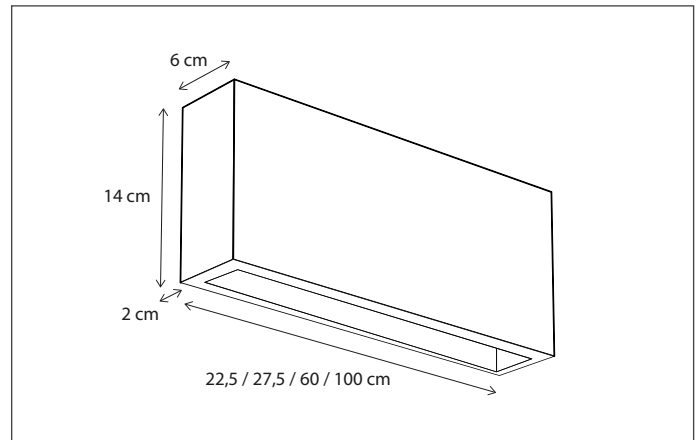

Contact us for:
Customization & connectivity

Q-BRI

WALL

Lamps not included. Consult light source guide for our advice.

242

CODE	TYPE	FINISH	WATT	VOLT	FITTING
QBR001005	Q-Bri wall small 22,5 cm	Bronze	10	230	R7S
QBR001002	Q-Bri wall normal 27,5 cm	Bronze	10	230	R7S
QBR002007	Q-Bri wall medium 60 cm	Bronze	2 x 10	230	R7S
QBR003006	Q-Bri wall large 100 cm	Bronze	3 x 10	230	R7S
QBR101005	Q-Bri wall small 22,5 cm	Brushed nickel	10	230	R7S
QBR101002	Q-Bri wall normal 27,5 cm	Brushed nickel	10	230	R7S
QBR102007	Q-Bri wall medium 60 cm	Brushed nickel	2 x 10	230	R7S
QBR103006	Q-Bri wall large 100 cm	Brushed nickel	3 x 10	230	R7S
QBR201005	Q-Bri wall small 22,5 cm	Chrome	10	230	R7S
QBR201002	Q-Bri wall normal 27,5 cm	Chrome	10	230	R7S
QBR202007	Q-Bri wall medium 60 cm	Chrome	2 x 10	230	R7S