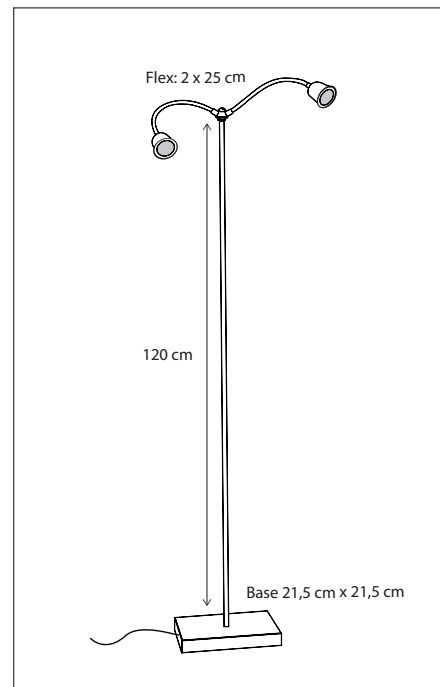

Contact us for:
Customization & connectivity

LISIBLE FLEURE TWIN

FLOOR

Lamp includes a floor slide dimmer.
Lamps not included, consult light source guide for our advice.

336

CODE	TYPE	FINISH	WATT	VOLT	FITTING
LFT01FLO	Lisible fleure twin floor	Bronze	2 x 5	230	G4
LFT11FLO	Lisible fleure twin floor	Brushed nickel	2 x 5	230	G4
LFT21FLO	Lisible fleure twin floor	Chrome	2 x 5	230	G4