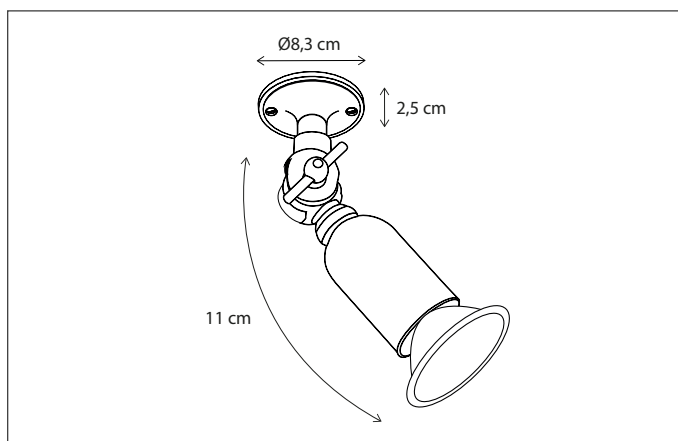

Available in 2 versions: GU10 (no driver required) or BA15d (driver required).

For BA15d, select the correct driver p486 accessories.

Lamps not included, consult light source guide for our advice.

182