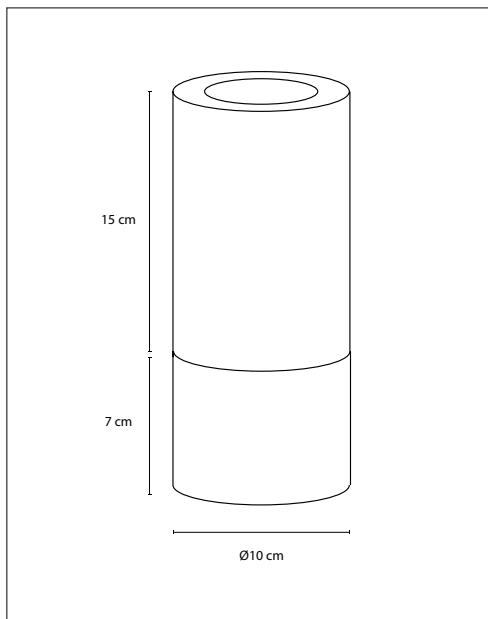

BELLEFEU® ON BATTERY

TABLE

Charging Li-Ion battery takes 3 hours.
Autonomy of the lamp is 40 hours in maximum mode.
AC/DC charger with plug connector is included.

303

CODE	TYPE	FINISH	WATT	VOLT	FITTING
BTT001A15	Bellefeu® on battery indoor - 1 candle wax	Bronze	2,4	230-24	-
BAT001A15	Bellefeu® on battery indoor - 1 candle alabaster	Bronze	2,4	230-24	-

Contact us for:
Customization & connectivity