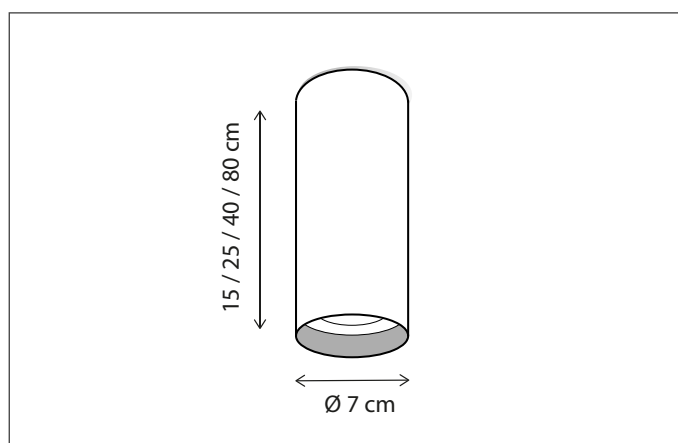

TUBELUM

CEILING

The light source is easy to move up and down, enabling you to change the light effect. Inside is polished brass to create a warm glow.

Lamps not included, consult light source guide for our advice.

86

CODE	TYPE	FINISH	WATT	VOLT	FITTING
TBL001C15	Tubelum ceiling 15cm	Bronze	8	230	GU10
TBL001C25	Tubelum ceiling 25cm	Bronze	8	230	GU10
TBL001C40	Tubelum ceiling 40cm	Bronze	8	230	GU10
TBL001C80	Tubelum ceiling 80cm	Bronze	8	230	GU10