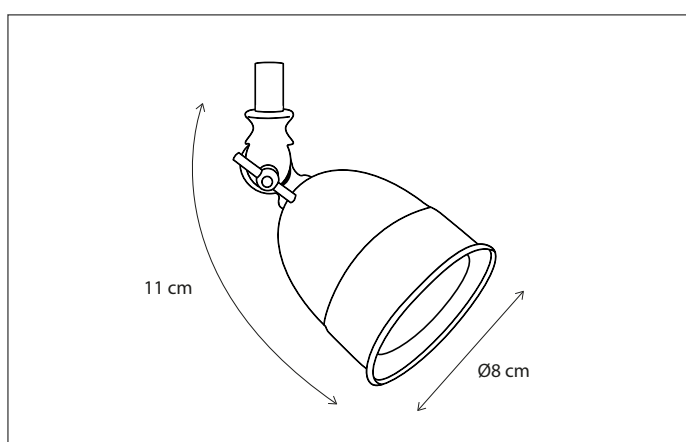

151

CODE	TYPE	FINISH	WATT	VOLT	FITTING
POI0L1M01	Poire M10	Bronze	8	230	GU10
POI1L1M01	Poire M10	Brushed nickel	8	230	GU10
POI2L1M01	Poire M10	Chrome	8	230	GU10
POI001M01	Poire M10	Bronze	8	12	BA15d
POI101M01	Poire M10	Brushed nickel	8	12	BA15d
POI201M01	Poire M10	Chrome	8	12	BA15d

Contact us for:
Customization & connectivity