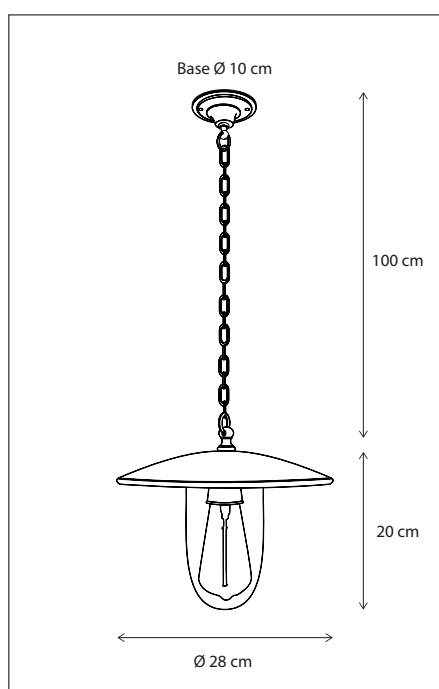

ELEBASE ON CHAIN

SUSPENSION

Lamps not included, consult light source guide for our advice.

43

CODE	TYPE	FINISH	WATT	VOLT	FITTING
ELB001200	Elébase on chain	Bronze	15	230	E27
ELB101200	Elébase on chain	Brushed nickel	15	230	E27
ELB201200	Elébase on chain	Chrome	15	230	E27

Contact us for:
Customization & connectivity