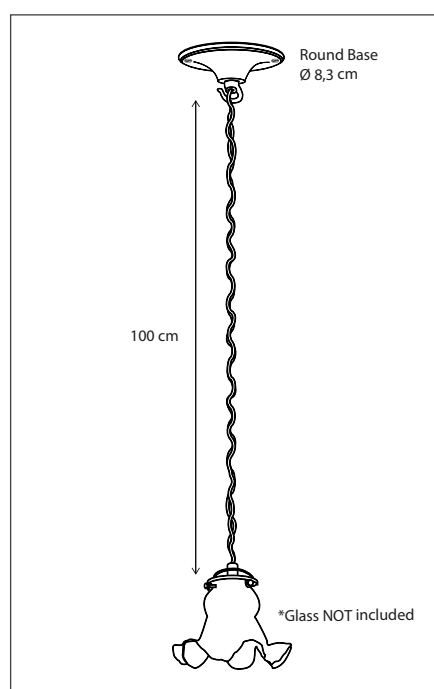

MOEMOE MOUNTED BASE

SUSPENSION

Glass not included, see p 475 for different options.
Lamps not included, consult light source guide for our advice.

60

CODE	TYPE	FINISH	WATT	VOLT	FITTING
MOE001G83	Moemoe mounted base 1L	Bronze	6	230	BA15d
MOE002G83	Moemoe mounted base 2L	Bronze	2 x 6	230	BA15d
MOE003G83	Moemoe mounted base 3L	Bronze	3 x 6	230	BA15d
MOE101G83	Moemoe mounted base 1L	Brushed nickel	6	230	BA15d
MOE102G83	Moemoe mounted base 2L	Brushed nickel	2 x 6	230	BA15d
MOE103G83	Moemoe mounted base 3L	Brushed nickel	3 x 6	230	BA15d
MOE201G83	Moemoe mounted base 1L	Chrome	6	230	BA15d
MOE202G83	Moemoe mounted base 2L	Chrome	2 x 6	230	BA15d
MOE203G83	Moemoe mounted base 3L	Chrome	3 x 6	230	BA15d

INDOOR | SUSPENSION | MOEMOE

Contact us for:
Customization & connectivity