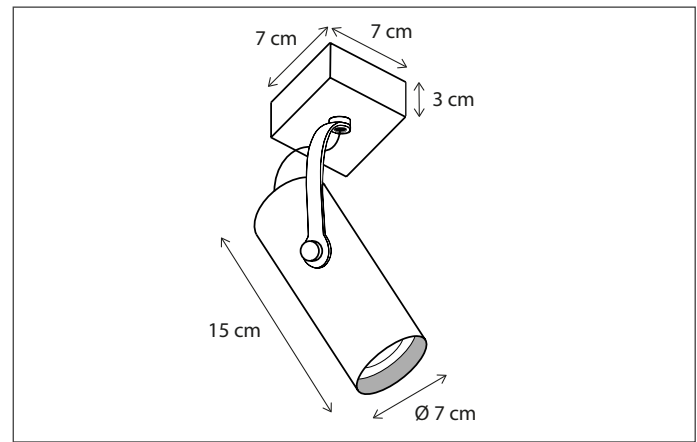

The light source is easy to move up and down, enabling you to change the light effect.
Inside is polished brass to create a warm glow.

Lamps not included, consult light source guide for our advice.

194