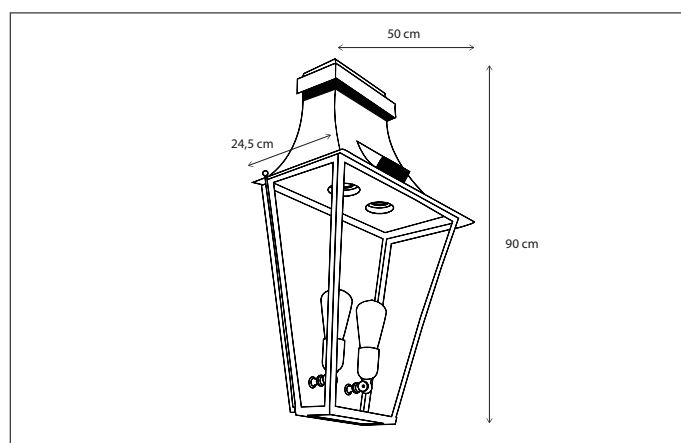

GRACIEUZE WALL GRAND

WALL

2 extra spots can be added in the ceiling of the grand variant (2L --> 4L).
Lamps not included, consult light source guide for our advice.

380

CODE	TYPE	FINISH	WATT	VOLT	FITTING
GRA002WAG	Gracieuze wall grand 2L	Bronze	2 x 15	230	E27
GRA004WAG	Gracieuze wall grand 4L	Bronze	2 x 15 + 2 x 8	230	E27 + GU10

WALL | GRACIEUZE

OUTDOOR

SCAN & DISCOVER
THE ADVANTAGE OF BRASS

Contact us for:
Customization & connectivity