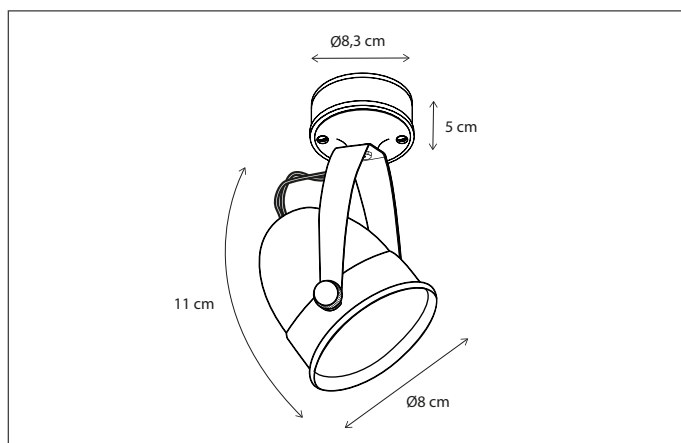

COMETE ON ROUND BASE

SPOT

Available in 2 versions: GU10 (no driver required) or BA15d (driver required & included).
Lamps not included, consult light source guide for our advice.

130

CODE	TYPE	FINISH	WATT	VOLT	FITTING
COM0L1F83	Comète on round base	Bronze	8	230	GU10
COM1L1F83	Comète on round base	Brushed nickel	8	230	GU10
COM2L1F83	Comète on round base	Chrome	8	230	GU10
COM001F83	Comète on round base	Bronze	8	230	BA15d
COM101F83	Comète on round base	Brushed nickel	8	230	BA15d
COM201F83	Comète on round base	Chrome	8	230	BA15d