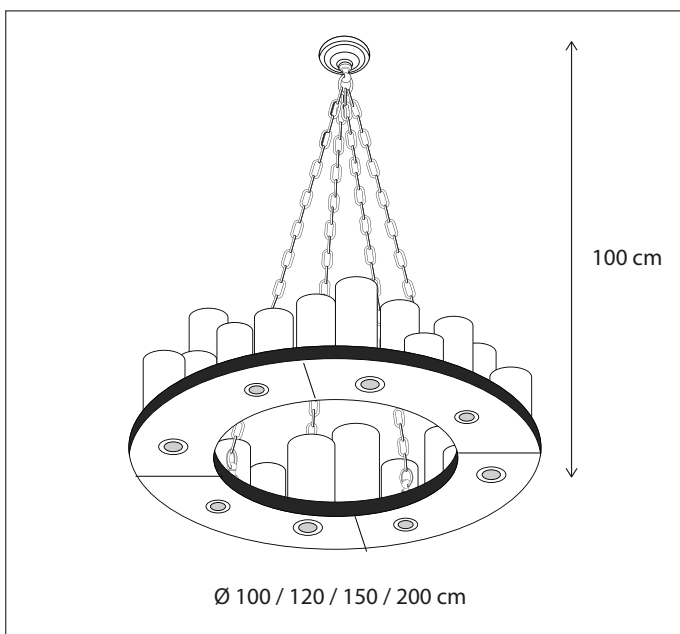

For control/connectivity options, see p494 accessories.

19

CODE	TYPE	FINISH	WATT	VOLT	FITTING
BCS020R10	Bellefeu® château 100 cm - 20 candles wax + 4 spots	Bronze	20 x 2,4 + 4 x 8	230	GU10
BCS024R12	Bellefeu® château 120 cm - 24 candles wax + 6 spots	Bronze	24 x 2,4 + 6 x 8	230	GU10
BCS032R15	Bellefeu® château 150 cm - 32 candles wax + 8 spots	Bronze	32 x 2,4 + 8 x 8	230	GU10
BCS048R20	Bellefeu® château 200 cm - 48 candles wax + 12 spots	Bronze	48 x 2,4 + 12 x 8	230	GU10
BAS020R10	Bellefeu® château 100 cm - 20 candles alabaster + 4 spots	Bronze	20 x 2,4 + 4 x 8	230	GU10
BAS024R12	Bellefeu® château 120 cm - 24 candles alabaster + 6 spots	Bronze	24 x 2,4 + 6 x 8	230	GU10
BAS032R15	Bellefeu® château 150 cm - 32 candles alabaster + 8 spots	Bronze	32 x 2,4 + 8 x 8	230	GU10
BAS048R20	Bellefeu® château 200 cm - 40 candles alabaster + 12 spots	Bronze	40 x 2,4 + 12 x 8	230	GU10