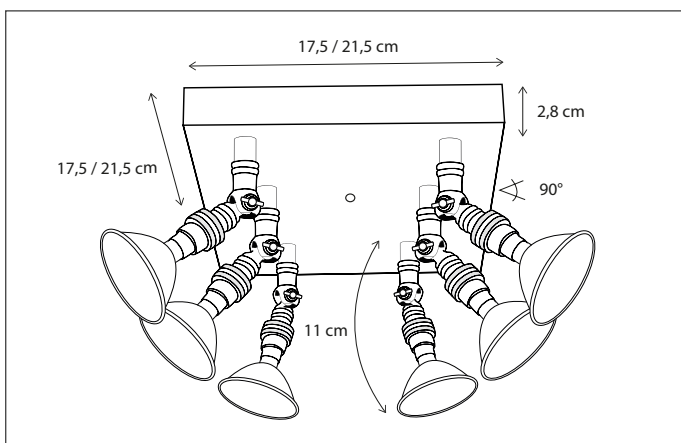

MARRON ON SQUARE BASE LARGE

SPOT

Lamps not included, consult light source guide for our advice.

119

CODE	TYPE	FINISH	WATT	VOLT	FITTING
MAR0L4V17	Marron on square base 4L	Bronze	4 x 8	230	BA15d
MAR0L6V21	Marron on square base 6L	Bronze	6 x 8	230	BA15d
MAR1L4V17	Marron on square base 4L	Brushed nickel	4 x 8	230	BA15d
MAR1L6V21	Marron on square base 6L	Brushed nickel	6 x 8	230	BA15d
MAR2L4V17	Marron on square base 4L	Chrome	4 x 8	230	BA15d
MAR2L6V21	Marron on square base 6L	Chrome	6 x 8	230	BA15d

Contact us for:
Customization & connectivity