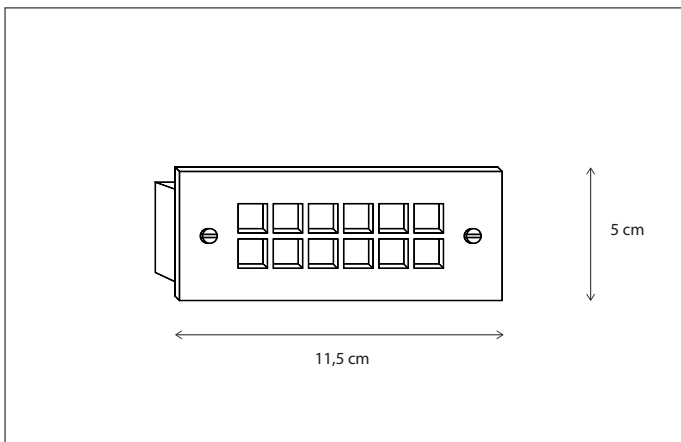

GRILLE LOUNGE

WALL

Integrated LED (2700K).

395

CODE	TYPE	FINISH	WATT	VOLT	FITTING
GR1001002	Grille lounge	Bronze	4	230	-
GR1101002	Grille lounge	Brushed nickel	4	230	-
GR1201002	Grille lounge	Chrome	4	230	-
GR1301002	Grille lounge	Polished brass	4	230	-

Contact us for:
Customization & connectivity