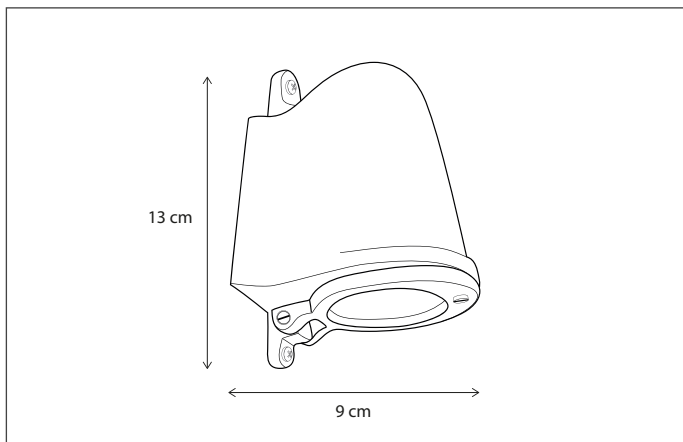

BALUME

WALL

For warmer light, add Kelvin Killer® see p474.
For enhanced light dispersion or anti-glare effect, add frosted glass filter see p474.
Lamps not included, consult light source guide for our advice.

355

CODE	TYPE	FINISH	WATT	VOLT	FITTING
BAL001002	Balume wall	Bronze	8	230	GU10
BAL101002	Balume wall	Brushed nickel	8	230	GU10
BAL201002	Balume wall	Chrome	8	230	GU10
BAL301002	Balume wall	Polished brass	8	230	GU10

Contact us for:
Customization & connectivity

SCAN & DISCOVER
THE ADVANTAGE OF BRASS

WALL | BALUME

OUTDOOR