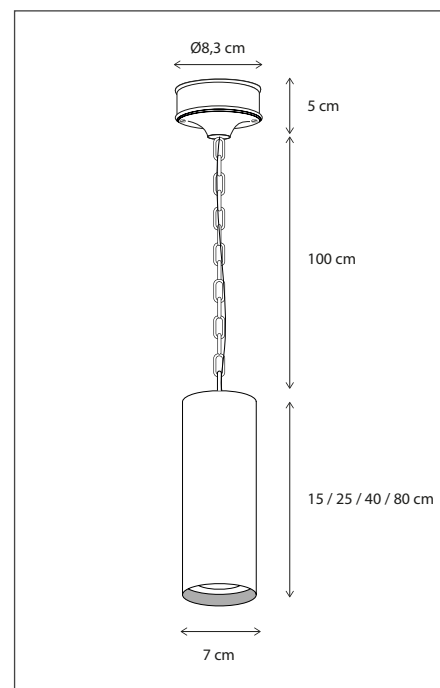

CODE	TYPE	FINISH	WATT	VOLT	FITTING
TBL001G15	Tubelum on round base 15 cm	Bronze	8	230	GU10
TBL001G25	Tubelum on round base 25 cm	Bronze	8	230	GU10
TBL001G40	Tubelum on round base 40 cm	Bronze	8	230	GU10
TBL001G80	Tubelum on round base 80 cm	Bronze	8	230	GU10