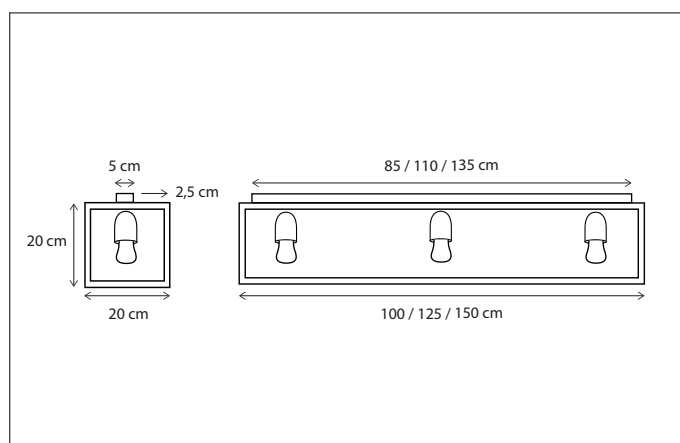

VITRINE LONG

CEILING

Lamps not included, consult light source guide for our advice.

66

CODE	TYPE	FINISH	WATT	VOLT	FITTING
VIT003204	Vitrine plafonnier long 100 cm - 3L	Bronze	3 x 15	230	E27
VIT004205	Vitrine plafonnier long 125 cm - 4L	Bronze	4 x 15	230	E27
VIT005206	Vitrine plafonnier long 150 cm - 5L	Bronze	5 x 15	230	E27
VIT103204	Vitrine plafonnier long 100 cm - 3L	Brushed nickel	3 x 15	230	E27
VIT104205	Vitrine plafonnier long 125 cm - 4L	Brushed nickel	4 x 15	230	E27
VIT105206	Vitrine plafonnier long 150 cm - 5L	Brushed nickel	5 x 15	230	E27
VIT203204	Vitrine plafonnier long 100 cm - 3L	Chrome	3 x 15	230	E27
VIT204205	Vitrine plafonnier long 125 cm - 4L	Chrome	4 x 15	230	E27
VIT205206	Vitrine plafonnier long 150 cm - 5L	Chrome	5 x 15	230	E27