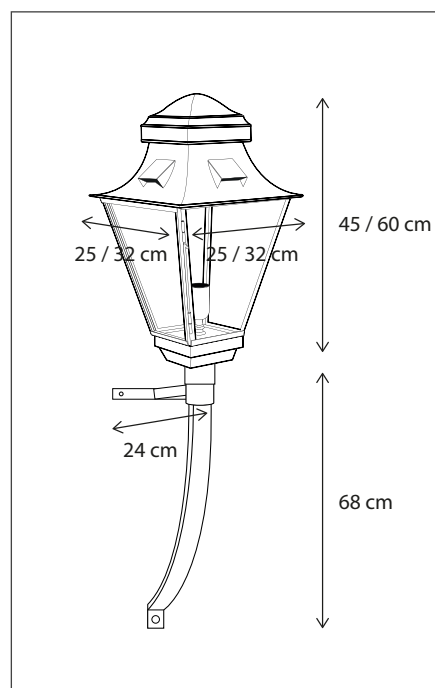

GRACIEUZE ON BRACKET UP

WALL

An extra spot can be added in the ceiling of the normal variant (1L --> 2L).

Lamps not included, consult light source guide for our advice.

378

CODE	TYPE	FINISH	WATT	VOLT	FITTING
GRA001WU3	Gracieuze wall on bracket up small 1L	Bronze	15	230	E27
GRA001WU5	Gracieuze wall on bracket up normal 1L	Bronze	15	230	E27
GRA002WU5	Gracieuze wall on bracket up normal 2L	Bronze	15 + 8	230	E27 + GU10

WALL | GRACIEUZE

OUTDOOR

SCAN & DISCOVER
THE ADVANTAGE OF BRASS

Contact us for:
Customization & connectivity