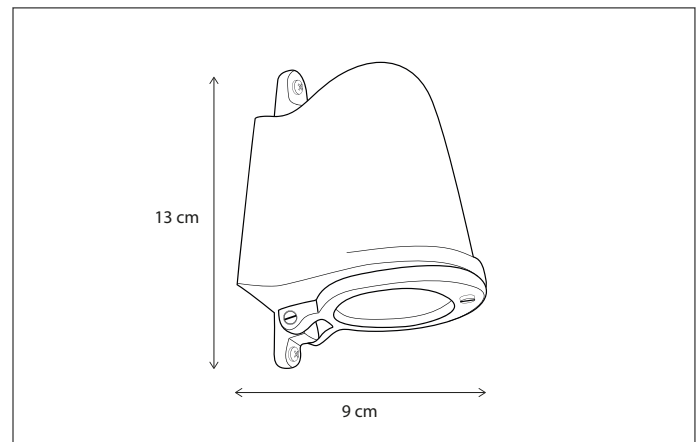

BALUME

WALL

For warmer light, add Kelvin Killer® - see p 474.
Lamps not included, consult light source guide for our advice.

240

CODE	TYPE	FINISH	WATT	VOLT	FITTING
BAL001002	Balume wall	Bronze	8	230	GU10
BAL101002	Balume wall	Brushed nickel	8	230	GU10
BAL201002	Balume wall	Chrome	8	230	GU10
BAL301002	Balume wall	Polished brass	8	230	GU10