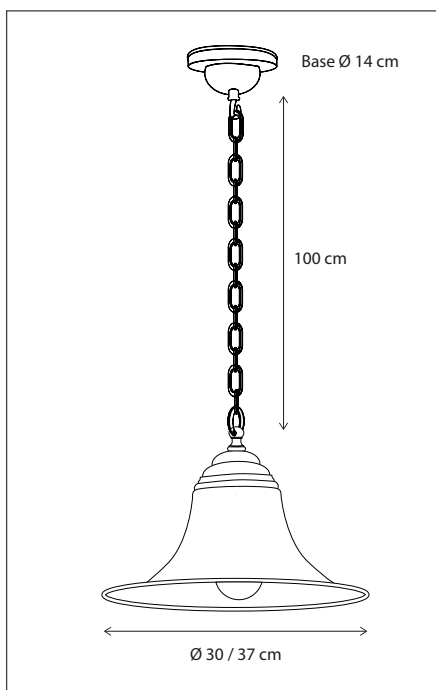

ELEGANCE ON CHAIN

SUSPENSION

Lamps not included, consult light source guide for our advice.

49

CODE	TYPE	FINISH	WATT	VOLT	FITTING
ELE001201	Elégance on chain petite 1L	Bronze	15	230	E27
ELE001202	Elégance on chain grande 1L	Bronze	15	230	E27
ELE101201	Elégance on chain petite 1L	Brushed nickel	15	230	E27
ELE101202	Elégance on chain grande 1L	Brushed nickel	15	230	E27
ELE201201	Elégance on chain petite 1L	Chrome	15	230	E27
ELE201202	Elégance on chain grande 1L	Chrome	15	230	E27

Contact us for:
Customization & connectivity