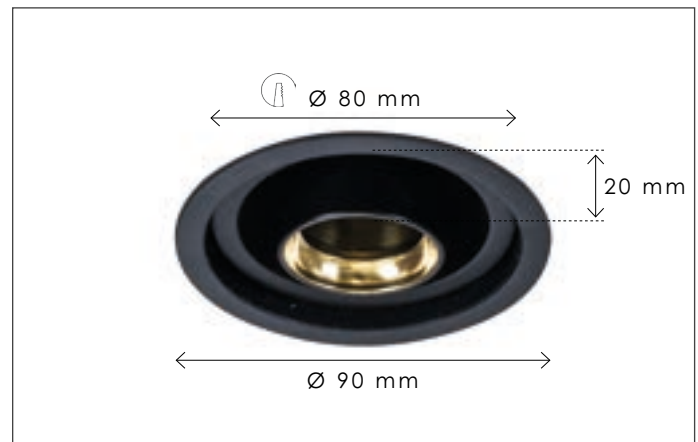

AUREOLE SHORT TUBE

RECESSED

Lamps not included, consult light source guide for our advice.
For warmer light, add Kelvin Killer® - see p 474.
Built-in depth is 12cm.

215

CODE	TYPE	FINISH	WATT	VOLT	FITTING
AUR501ST1	Aureole short tube	White	8	230	GU10
AUR801ST1	Aureole short tube	Black	8	230	GU10

Contact us for:
Customization & connectivity