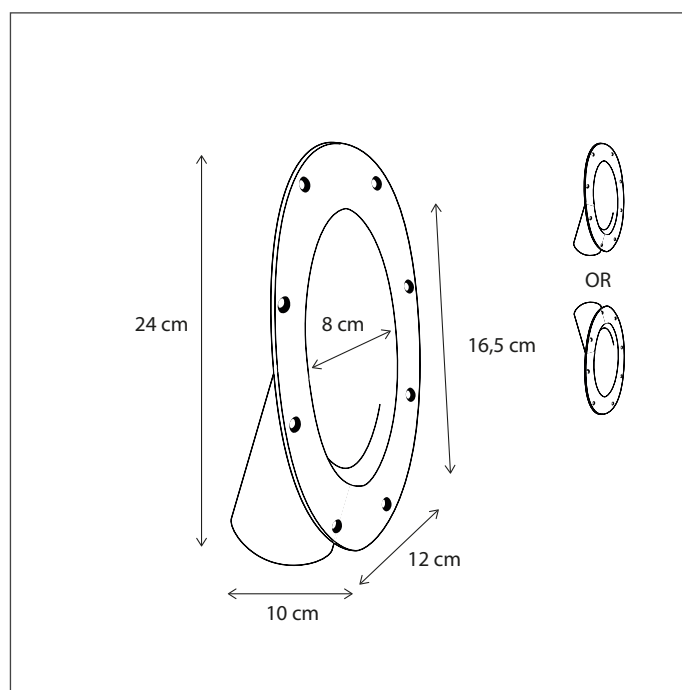

BEAUTIQUE

WALL

Led disc is included, the driver not.
Select the correct driver, see p486 accessories.
Minimal built-in depth of 12cm required for installation.

396

CODE	TYPE	FINISH	WATT	VOLT	FITTING
BEP0L124V	Beautique pipe	Bronze	2,4	24	-
BEP1L124V	Beautique pipe	Brushed nickel	2,4	24	-
BEP2L124V	Beautique pipe	Chrome	2,4	24	-

WALL | BEAUTIQUE

OUTDOOR

SCAN & DISCOVER
THE ADVANTAGE OF BRASS

Contact us for:
Customization & connectivity