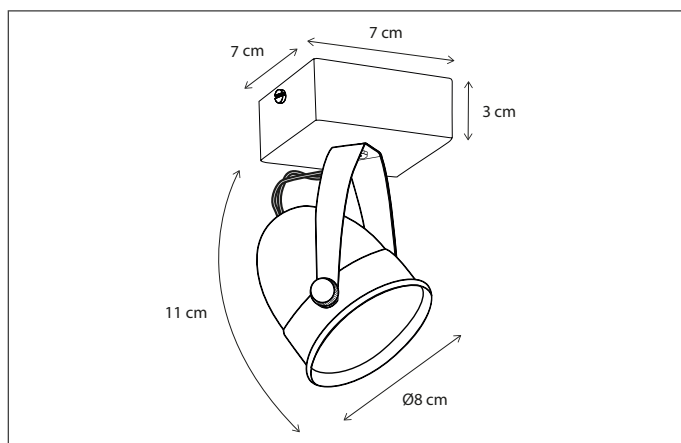

COMETE ON SQUARE BASE

SPOT

Available in 2 versions: GU10 (no driver required) or BA15d (driver required & included).
Lamps not included, consult light source guide for our advice.

132

CODE	TYPE	FINISH	WATT	VOLT	FITTING
COM0L1V70	Comète on square base	Bronze	8	230	GU10
COM1L1V70	Comète on square base	Brushed nickel	8	230	GU10
COM2L1V70	Comète on square base	Chrome	8	230	GU10
COM001V70	Comète on square base	Bronze	8	230	BA15d
COM101V70	Comète on square base	Brushed nickel	8	230	BA15d
COM201V70	Comète on square base	Chrome	8	230	BA15d