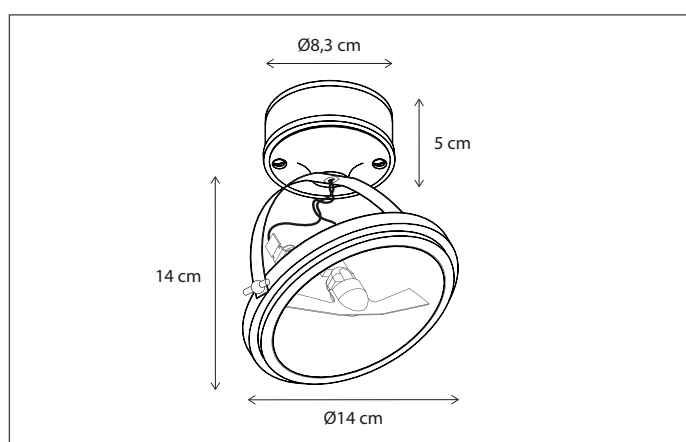

CENTONZE ON ROUND BASE

SPOT

Lamps not included, consult light source guide for our advice.

93

CODE	TYPE	FINISH	WATT	VOLT	FITTING
CEN0L1F83	Centonze on round base	Bronze	15	230	G53
CEN1L1F83	Centonze on round base	Brushed nickel	15	230	G53
CEN2L1F83	Centonze on round base	Chrome	15	230	G53

Contact us for:
Customization & connectivity