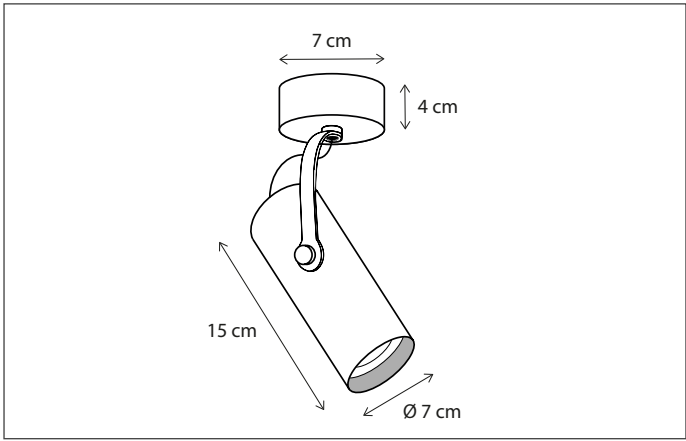

TUBELUM ON TUBE BASE

SPOT

The light source is easy to move up and down, enabling you to change the light effect.
Inside is polished brass to create a warm glow.

Lamps not included, consult light source guide for our advice.

195

CODE	TYPE	FINISH	WATT	VOLT	FITTING
TBL001Y70	Tubelum on tube base	Bronze	8	230	GU10

Contact us for:
Customization & connectivity