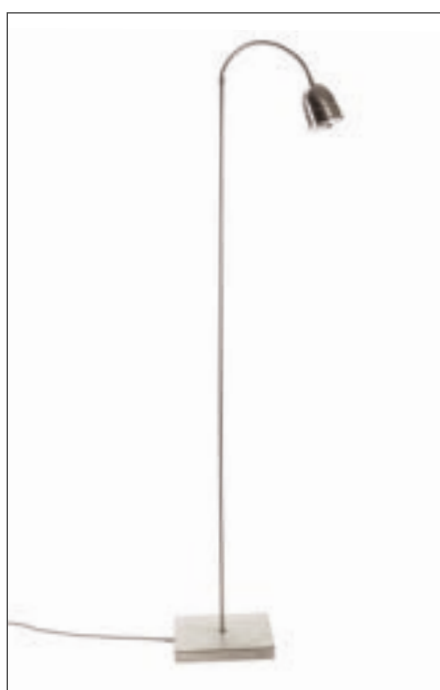

LISIBLE POIRE

FLOOR

Available in 2 versions: GU10 (no driver required) or BA15d (driver required & included).

Lamps not included, consult light source guide for our advice.

Lamp includes a floor slide dimmer.

334

CODE	TYPE	FINISH	WATT	VOLT	FITTING
LCO0L1FLO	Lisible poire floor	Bronze	8	230	GU10
LCO1L1FLO	Lisible poire floor	Brushed nickel	8	230	GU10
LCO2L1FLO	Lisible poire floor	Chrome	8	230	GU10
LCO001FLO	Lisible poire floor	Bronze	8	230	BA15d
LCO101FLO	Lisible poire floor	Brushed nickel	8	230	BA15d
LCO201FLO	Lisible poire floor	Chrome	8	230	BA15d

INDOOR | FLOOR | LISIBLE

Contact us for:
Customization & connectivity