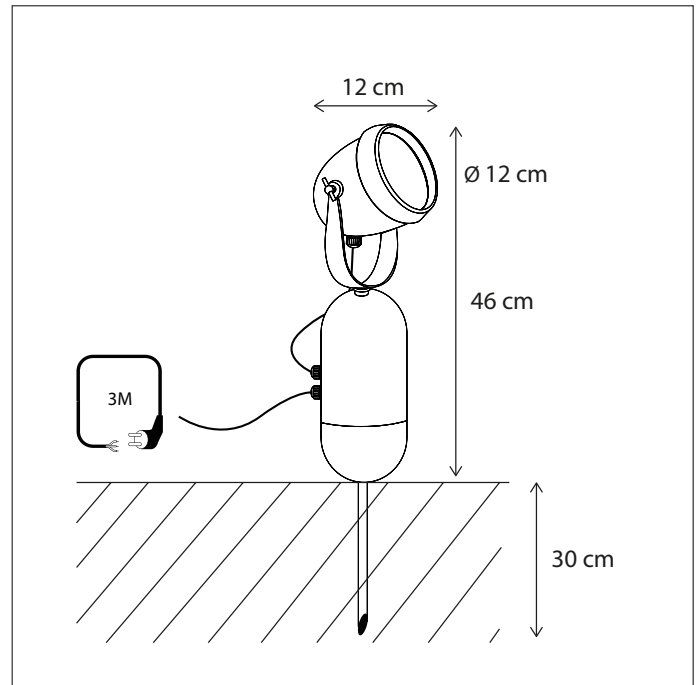

Contact us for:
Customization & connectivity

MACRO POWER PROJECTOR

SPIKE

Suitable for illumination of big objects. Standard with CDM-R.
For warmer light, add Kelvin Killer® see p474.

404

CODE	TYPE	FINISH	WATT	VOLT	FITTING
MAC0C1P35	Macro power projector	Bronze	35	230	GX8,5
MAC0C1P70	Macro power projector	Bronze	70	230	GX8,5
MAC1C1P35	Macro power projector	Brushed nickel	35	230	GX8,5
MAC1C1P70	Macro power projector	Brushed nickel	70	230	GX8,5
MAC2C1P35	Macro power projector	Chrome	35	230	GX8,5
MAC2C1P70	Macro power projector	Chrome	70	230	GX8,5