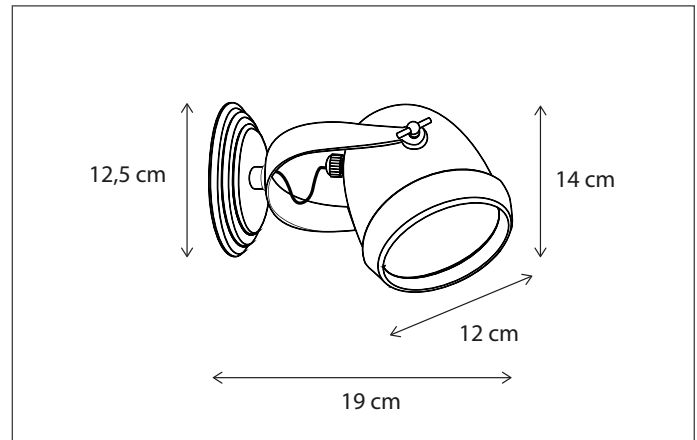

MACRO MOUNTED BASE

WALL

For warmer light, add Kelvin Killer® - see p 474.
Lamps not included, consult light source guide for our advice.
See page p487 for a compatible driver.

388

CODE	TYPE	FINISH	WATT	VOLT	FITTING
MAC001A12	Macro wall	Bronze	12	12	G53
MAC101A12	Macro wall	Brushed nickel	12	12	G53
MAC201A12	Macro wall	Chrome	12	12	G53

WALL | MACRO

OUTDOOR

SCAN & DISCOVER
THE ADVANTAGE OF BRASS

Contact us for:
Customization & connectivity