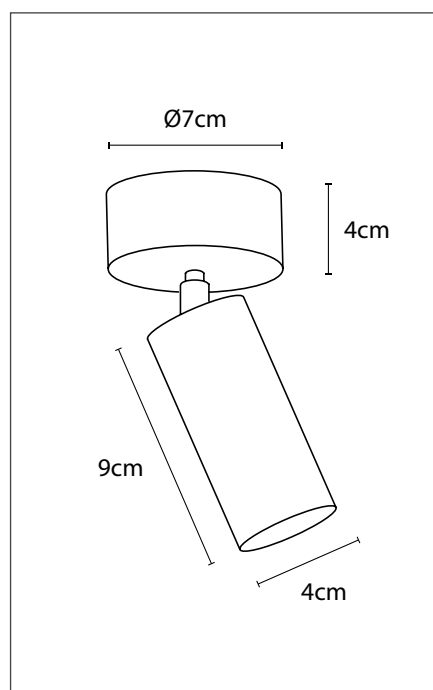

Contact us for:
Customization & connectivity

LIT ON TUBE BASE

SPOT

Lamps not included, consult light source guide for our advice.

106

CODE	TYPE	FINISH	WATT	VOLT	FITTING
LIT001Y70	Lit on tube base	Bronze	5	230	G4