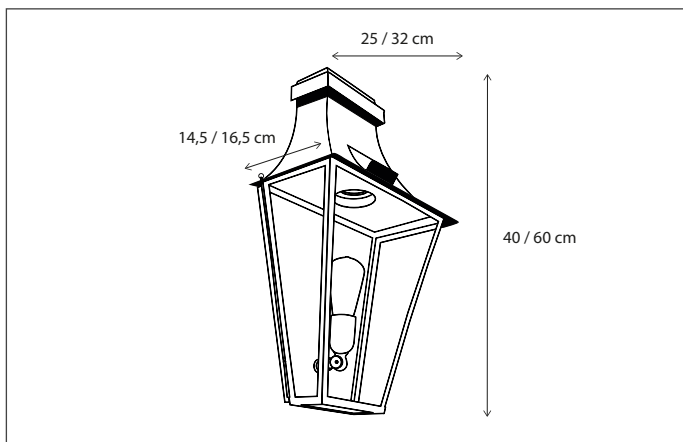

WALL | GRACIEUZE

OUTDOOR

SCAN & DISCOVER
THE ADVANTAGE OF BRASS

Contact us for:
Customization & connectivity

GRACIEUZE WALL SMALL/NORMAL

WALL

An extra spot can be added in the ceiling of the normal variant (1L --> 2L).
Lamps not included, consult light source guide for our advice.