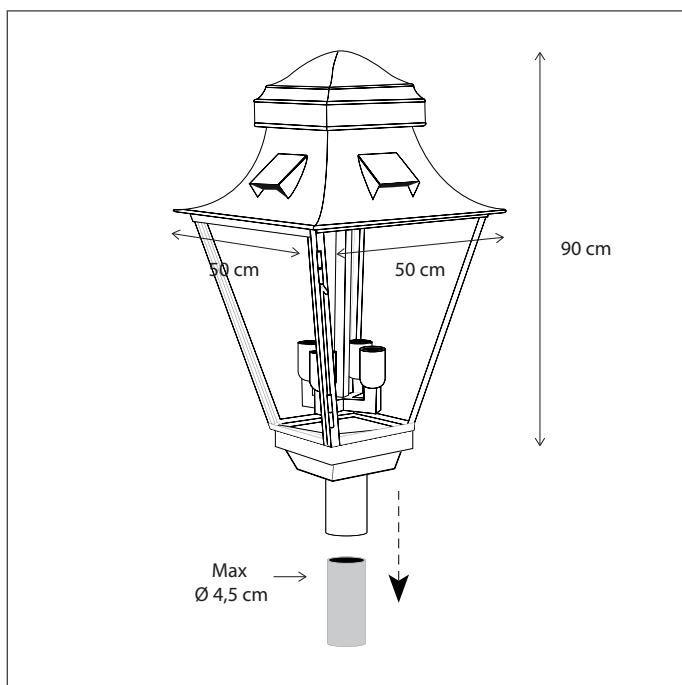

GROUND & POLE | GRACIEUZE

OUTDOOR

SCAN & DISCOVER
THE ADVANTAGE OF BRASS

Contact us for:
Customization & connectivity

GRACIEUZE POLE GRAND

GROUND & POLE

4 extra GU10 spots can be added in the ceiling of the grand variant (4L --> 8L).
Lamps not included, consult light source guide for our advice.