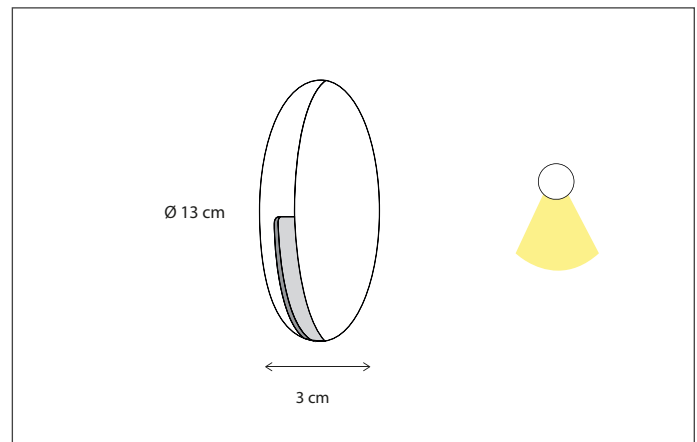

Select the correct driver, see p 487.

278