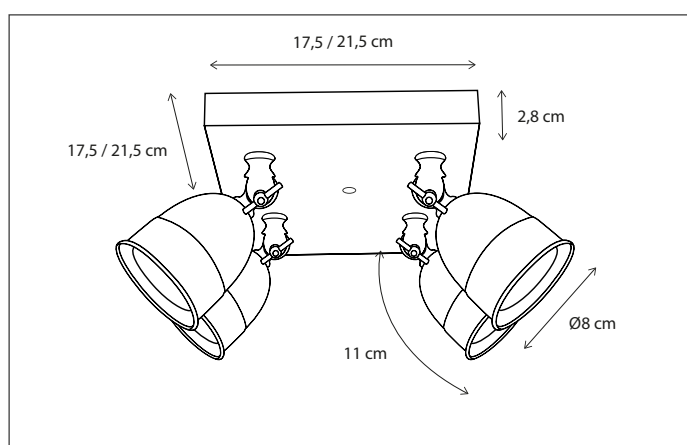

POIRE ON SQUARE BASE LARGE

SPOT

Available in 2 versions: GU10 (no driver required) or BA15d (driver required & included).
Lamps not included, consult light source guide for our advice.

149

CODE	TYPE	FINISH	WATT	VOLT	FITTING
POI0L4V17	Poire on square base 4L	Bronze	4 x 8	230	GU10
POI0L6V21	Poire on square base 6L	Bronze	6 x 8	230	GU10
POI1L4V17	Poire on square base 4L	Brushed nickel	4 x 8	230	GU10
POI1L6V21	Poire on square base 6L	Brushed nickel	6 x 8	230	GU10
POI2L4V17	Poire on square base 4L	Chrome	4 x 8	230	GU10
POI2L6V21	Poire on square base 6L	Chrome	6 x 8	230	GU10
POI004V17	Poire on square base 4L	Bronze	4 x 8	230	BA15d
POI006V21	Poire on square base 6L	Bronze	6 x 8	230	BA15d
POI104V17	Poire on square base 4L	Brushed nickel	4 x 8	230	BA15d
POI106V21	Poire on square base 6L	Brushed nickel	6 x 8	230	BA15d
POI204V17	Poire on square base 4L	Chrome	4 x 8	230	BA15d
POI206V21	Poire on square base 6L	Chrome	6 x 8	230	BA15d

Contact us for:
Customization & connectivity