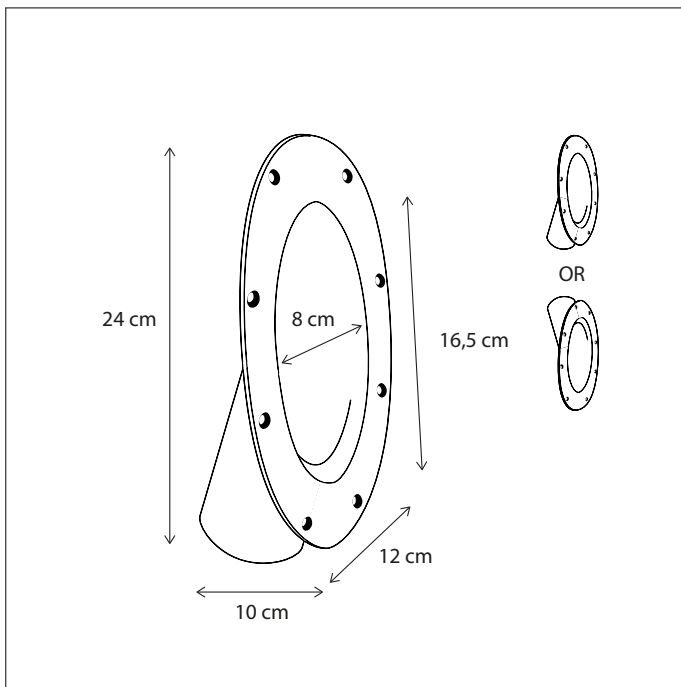

264

CODE	TYPE	FINISH	WATT	VOLT	FITTING
ECW0C1002	Eclips wall	Bronze	1 x 9	230	R7S

BEAUTIQUE PIPE

WALL

Built-in depth of minimal 12cm required for installation.
Lamps not included, consult light source guide for our advice.
Bellefeu® technology can be integrated.