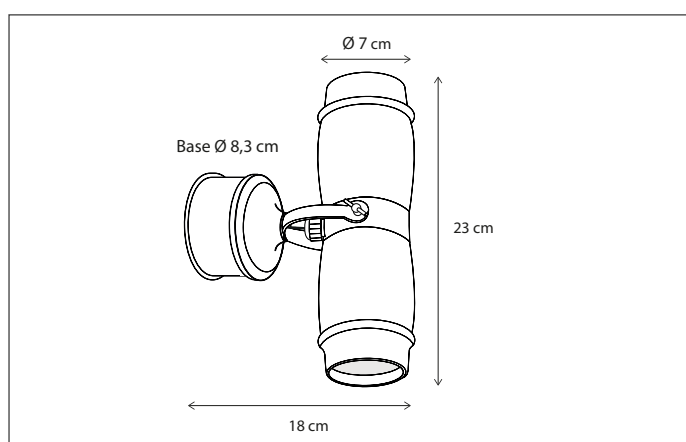

MICRO UP & DOWN ON ROUND BASE

WALL

For warmer light, add Kelvin Killer® see p474.
For enhanced light dispersion or anti-glare effect, add frosted glass filter see p474.
Lamps not included, consult light source guide for our advice.

249

CODE	TYPE	FINISH	WATT	VOLT	FITTING
MIC002006	Micro up & down on round base	Bronze	2 x 6	230	GU10
MIC102006	Micro up & down on round base	Brushed nickel	2 x 6	230	GU10
MIC202006	Micro up & down on round base	Chrome	2 x 6	230	GU10

Contact us for:
Customization & connectivity