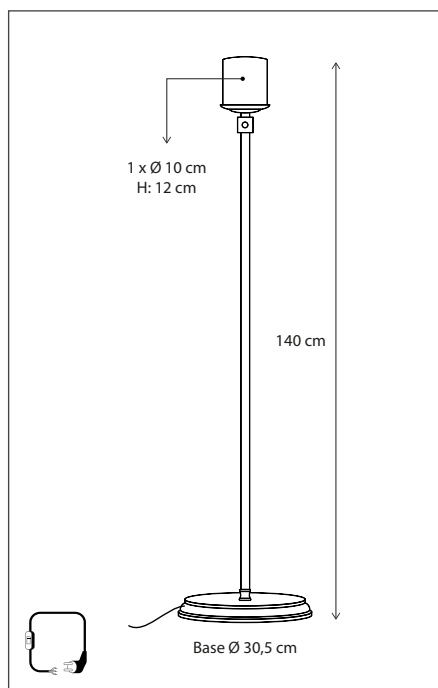

BELLEFEU® CHANDELIER

FLOOR

Integrated push dimmer for adjustable candle effect.

For control/connectivity options, see p494 accessories.

321

CODE	TYPE	FINISH	WATT	VOLT	FITTING
BCH001F30	Bellefeu® chandelier floor - 1 candle wax	Bronze	2,4	230	-
BCH003F36	Bellefeu® chandelier floor - 3 candles wax	Bronze	3 x 2,4	230	-
BCH005F36	Bellefeu® chandelier floor - 5 candles wax	Bronze	5 x 2,4	230	-
BCH101F30	Bellefeu® chandelier floor - 1 candle wax	Brushed nickel	2,4	230	-
BCH103F36	Bellefeu® chandelier floor - 3 candles wax	Brushed nickel	3 x 2,4	230	-
BCH105F36	Bellefeu® chandelier floor - 5 candles wax	Brushed nickel	5 x 2,4	230	-
BCH201F30	Bellefeu® chandelier floor - 1 candle wax	Chrome	2,4	230	-
BCH203F36	Bellefeu® chandelier floor - 3 candles wax	Chrome	3 x 2,4	230	-
BCH205F36	Bellefeu® chandelier floor - 5 candles wax	Chrome	5 x 2,4	230	-

See next page for more models.

Contact us for:

Customization & connectivity