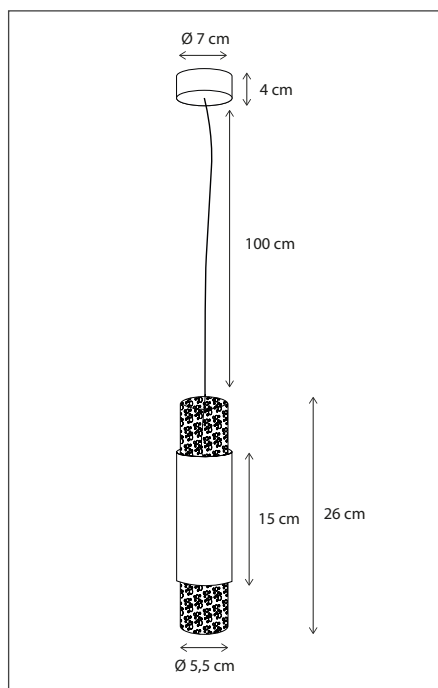

TISSELUM

SUSPENSION

Integrated LED.

The light reflects on polished mesh, resulting in a warm glow.

57

CODE	TYPE	FINISH	WATT	VOLT	FITTING
TIS001G15	Tisselum suspension 1L	Bronze	2,4	230	-

Contact us for:
Customization & connectivity