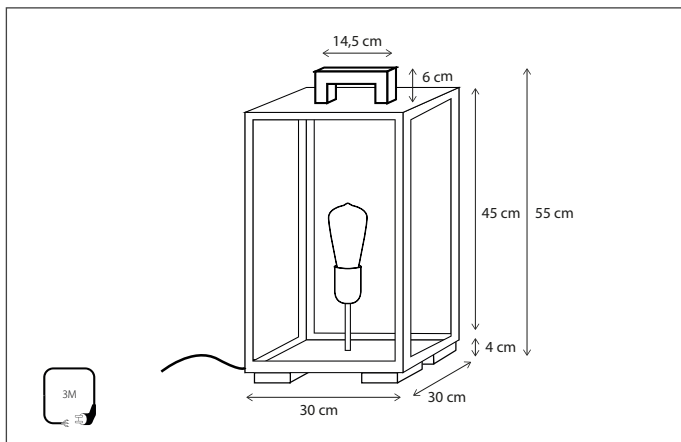

VITRINE TABLE LANTERN

FLOOR & TABLE

Lamps not included, consult light source guide for our advice.

451

CODE	TYPE	FINISH	WATT	VOLT	FITTING
VIT001408	Vitrine table lantern outdoor	Bronze	15	230	E27
VIT101408	Vitrine table lantern outdoor	Brushed nickel	15	230	E27
VIT201408	Vitrine table lantern outdoor	Chrome	15	230	E27

Contact us for:
Customization & connectivity