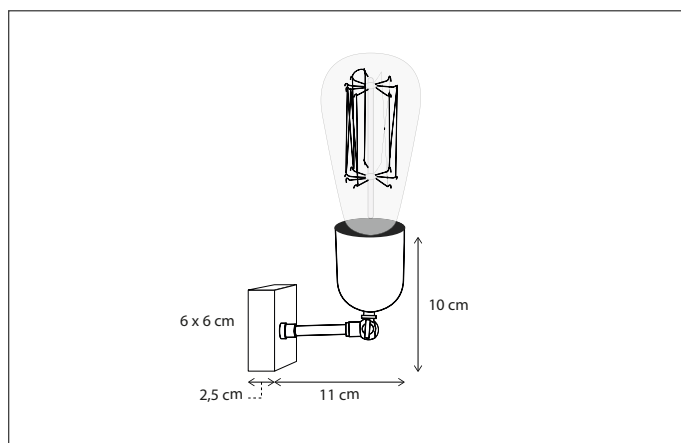

FILOU ON SQUARE BASE

WALL

Lamps not included, consult light source guide for our advice.

258

CODE	TYPE	FINISH	WATT	VOLT	FITTING
FIL001V60	Filou wall on square base	Bronze	15	230	E27
FIL101V60	Filou wall on square base	Brushed nickel	15	230	E27
FIL201V60	Filou wall on square base	Chrome	15	230	E27