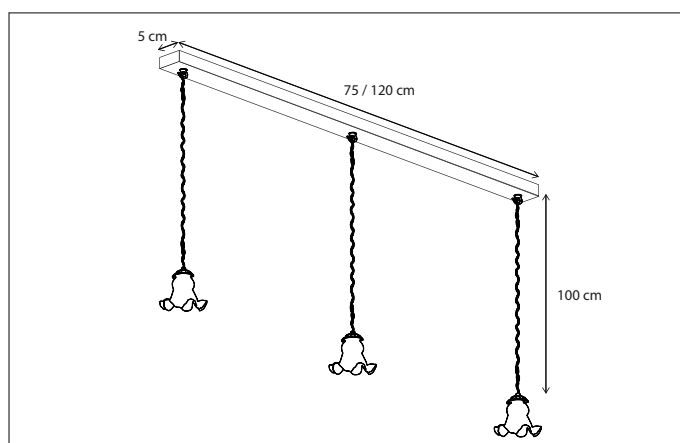

Contact us for:
Customization & connectivity

MOEMOE ON PROFILE

SUSPENSION

Glass not included, see p 475 for different options.
Lamps not included, consult light source guide for our advice.

62

CODE	TYPE	FINISH	WATT	VOLT	FITTING
MOE002P07	Moemoe on profile 75 cm - 2L	Bronze	2 X 6	230	BA15d
MOE003P12	Moemoe on profile 120 cm - 3L	Bronze	3 X 6	230	BA15d
MOE102P07	Moemoe on profile 75 cm - 2L	Brushed nickel	2 X 6	230	BA15d
MOE103P12	Moemoe on profile 120 cm - 3L	Brushed nickel	3 X 6	230	BA15d
MOE202P07	Moemoe on profile 75 cm - 2L	Chrome	2 X 6	230	BA15d
MOE203P12	Moemoe on profile 120 cm - 3L	Chrome	3 X 6	230	BA15d