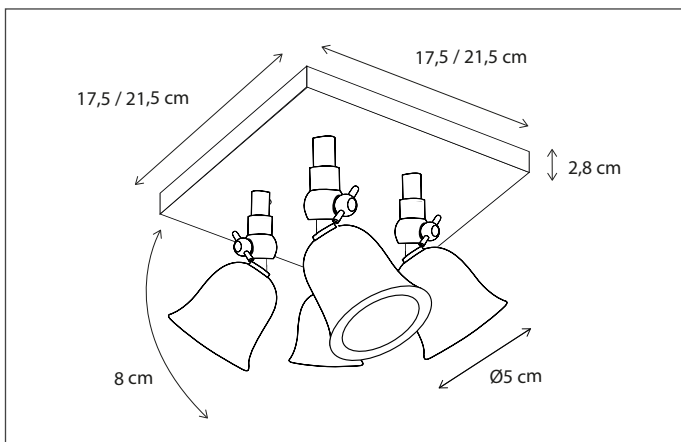

FLEURE ON SQUARE BASE LARGE

SPOT

Lamps not included, consult light source guide for our advice.

161

CODE	TYPE	FINISH	WATT	VOLT	FITTING
FLE0L4V17	Fleure on square base 4L	Bronze	4 x 5	230	G4
FLE0L8V21	Fleure on square base 8L	Bronze	8 x 5	230	G4
FLE1L4V17	Fleure on square base 4L	Brushed nickel	4 x 5	230	G4
FLE1L8V21	Fleure on square base 8L	Brushed nickel	8 x 5	230	G4
FLE2L4V17	Fleure on square base 4L	Chrome	4 x 5	230	G4
FLE2L8V21	Fleure on square base 8L	Chrome	8 x 5	230	G4

Contact us for:
Customization & connectivity