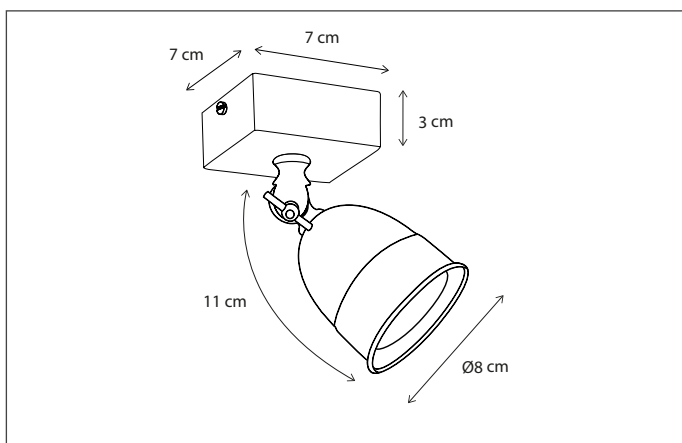

POIRE ON SQUARE BASE

SPOT

Available in 2 versions: GU10 (no driver required) or BA15d (driver required & included).
Lamps not included, consult light source guide for our advice.

147

CODE	TYPE	FINISH	WATT	VOLT	FITTING
POI0L1V70	Poire on square base	Bronze	8	230	GU10
POI1L1V70	Poire on square base	Brushed nickel	8	230	GU10
POI2L1V70	Poire on square base	Chrome	8	230	GU10
POI001V70	Poire on square base	Bronze	8	230	BA15d
POI101V70	Poire on square base	Brushed nickel	8	230	BA15d
POI201V70	Poire on square base	Chrome	8	230	BA15d

Contact us for:
Customization & connectivity