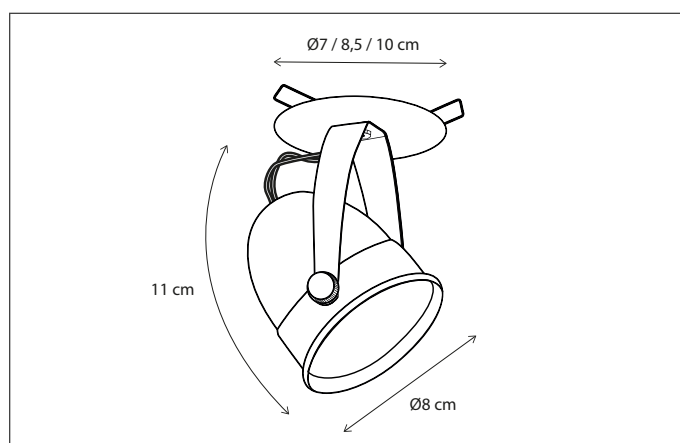

Available in 2 versions: GU10 (no driver required) or BA15d (driver required).
For BA15d, select the correct driver p486 accessories.
Lamps not included, consult light source guide for our advice.

124