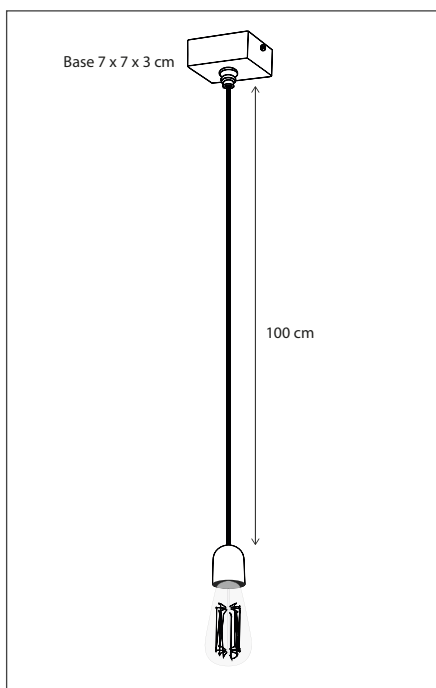

FILOU ON SQUARE BASE

SUSPENSION

Lamps not included, consult light source guide for our advice.

59

CODE	TYPE	FINISH	WATT	VOLT	FITTING
FIL001CV7	Filou on square base with cable	Bronze	15	230	E27
FIL001TV7	Filou on square base with tube	Bronze	15	230	E27
FIL101CV7	Filou on square base with cable	Brushed nickel	15	230	E27
FIL101TV7	Filou on square base with tube	Brushed nickel	15	230	E27
FIL201CV7	Filou on square base with cable	Chrome	15	230	E27
FIL201TV7	Filou on square base with tube	Chrome	15	230	E27

Contact us for:
Customization & connectivity