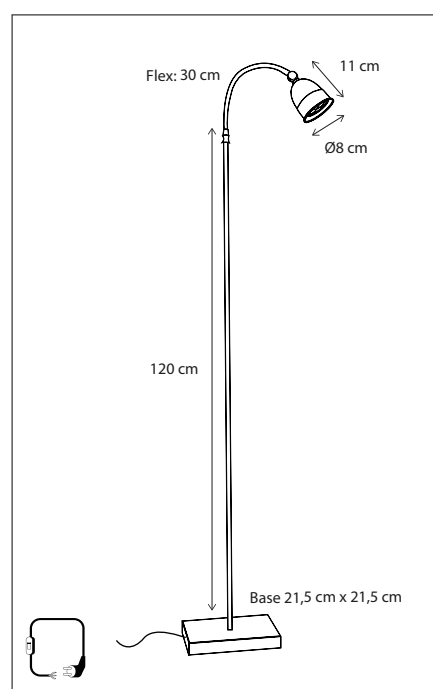

LISIBLE POIRE

FLOOR

Available in 2 versions: GU10 (no driver required) or BA15d (driver required & included).

Lamps not included, consult light source guide for our advice.

Lamp includes a floor slide dimmer.

334

CODE	TYPE	FINISH	WATT	VOLT	FITTING
LCO0L1FLO	Lisible poire floor	Bronze	8	230	GU10
LCO1L1FLO	Lisible poire floor	Brushed nickel	8	230	GU10
LCO2L1FLO	Lisible poire floor	Chrome	8	230	GU10
LCO001FLO	Lisible poire floor	Bronze	8	230	BA15d
LCO101FLO	Lisible poire floor	Brushed nickel	8	230	BA15d
LCO201FLO	Lisible poire floor	Chrome	8	230	BA15d

INDOOR | FLOOR | LISIBLE

Contact us for:
Customization & connectivity