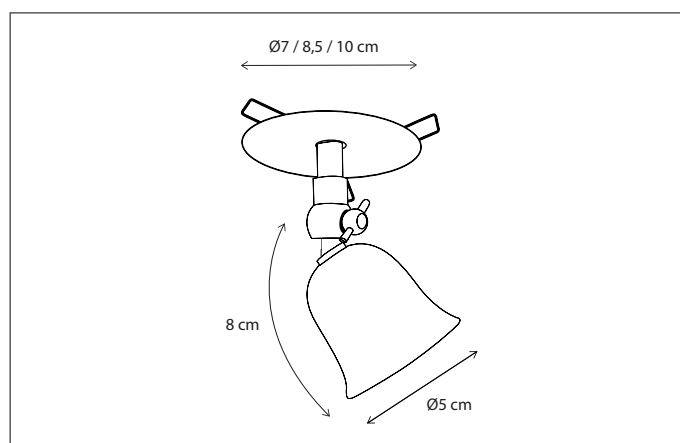

FLEURE DISC WITH SPRING

SPOT

Select the correct driver, see p486 accessories.
Lamps not included, consult light source guide for our advice.

154

CODE	TYPE	FINISH	WATT	VOLT	FITTING
FLE0L1170	Fleure disc with springs 7 cm	Bronze	5	12	G4
FLE0L1185	Fleure disc with springs 8,5 cm	Bronze	5	12	G4
FLE0L1110	Fleure disc with springs 10 cm	Bronze	5	12	G4
FLE1L1170	Fleure disc with springs 7 cm	Brushed nickel	5	12	G4
FLE1L1185	Fleure disc with springs 8,5 cm	Brushed nickel	5	12	G4
FLE1L1110	Fleure disc with springs 10 cm	Brushed nickel	5	12	G4
FLE2L1170	Fleure disc with springs 7 cm	Chrome	5	12	G4
FLE2L1185	Fleure disc with springs 8,5 cm	Chrome	5	12	G4
FLE2L1110	Fleure disc with springs 10 cm	Chrome	5	12	G4