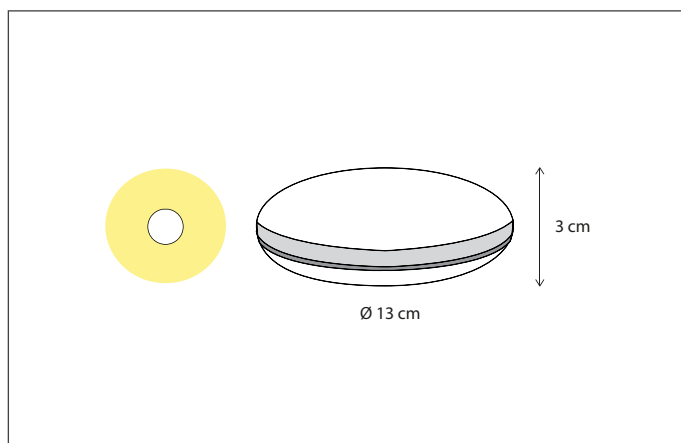

GALED 360°

GROUND & POLE

Select the correct driver, see p486 accessories.
Integrated LED 2700K.

422

CODE	TYPE	FINISH	WATT	VOLT	FITTING
GAL003600	Galed 360°	Bronze	4,5	24	-
GAL103600	Galed 360°	Brushed nickel	4,5	24	-
GAL203600	Galed 360°	Chrome	4,5	24	-

GROUND & POLE | GALED

OUTDOOR

SCAN & DISCOVER
THE ADVANTAGE OF BRASS

Contact us for:
Customization & connectivity