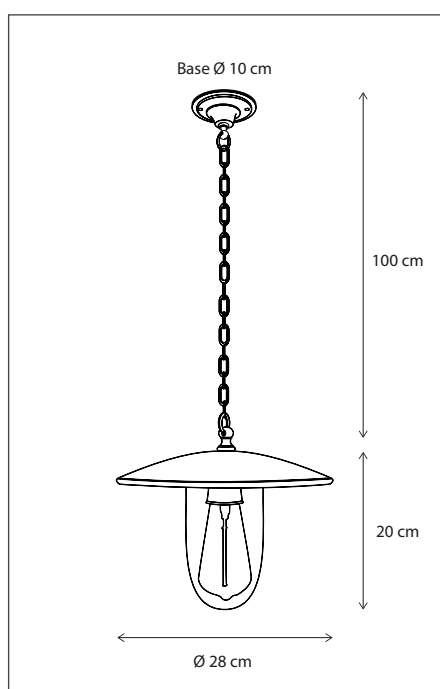

ELEBASE ON CHAIN

SUSPENSION

Lamps not included, consult light source guide for our advice.

465

CODE	TYPE	FINISH	WATT	VOLT	FITTING
ELB00120E	Elébase on chain outdoor	Bronze	15	230	E27
ELB10120E	Elébase on chain outdoor	Brushed nickel	15	230	E27
ELB20120E	Elébase on chain outdoor	Chrome	15	230	E27

Contact us for:
Customization & connectivity