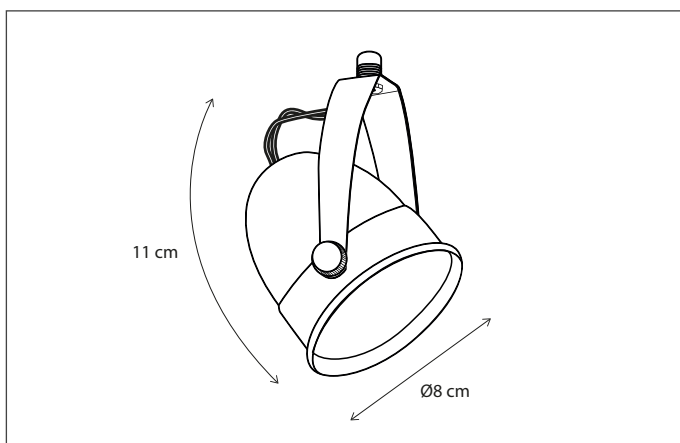

135

CODE	TYPE	FINISH	WATT	VOLT	FITTING
COM0L1M01	Comète M10	Bronze	8	230	GU10
COM1L1M01	Comète M10	Brushed nickel	8	230	GU10
COM2L1M01	Comète M10	Chrome	8	230	GU10
COM001M01	Comète M10	Bronze	8	12	BA15d
COM101M01	Comète M10	Brushed nickel	8	12	BA15d
COM201M01	Comète M10	Chrome	8	12	BA15d

Contact us for:
Customization & connectivity