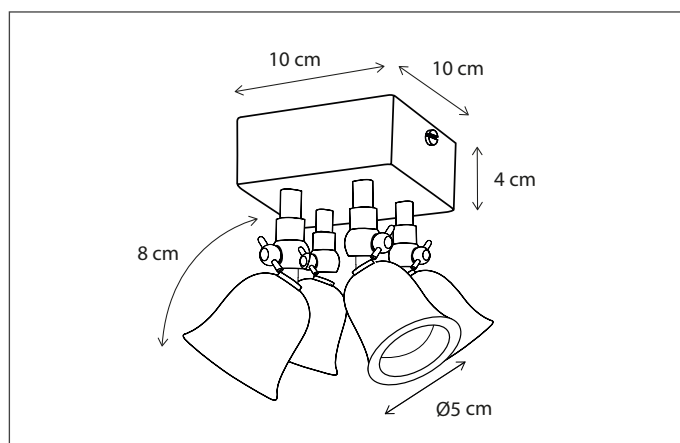

FLEURE ON SQUARE BASE MEDIUM

SPOT

Lamps not included, consult light source guide for our advice.

160

CODE	TYPE	FINISH	WATT	VOLT	FITTING
FLE0L2V10	Fleure on square base 2L	Bronze	2 x 5	230	G4
FLE0L4V10	Fleure on square base 4L	Bronze	4 x 5	230	G4
FLE1L2V10	Fleure on square base 2L	Brushed nickel	2 x 5	230	G4
FLE1L4V10	Fleure on square base 4L	Brushed nickel	4 x 5	230	G4
FLE2L2V10	Fleure on square base 2L	Chrome	2 x 5	230	G4
FLE2L4V10	Fleure on square base 4L	Chrome	4 x 5	230	G4