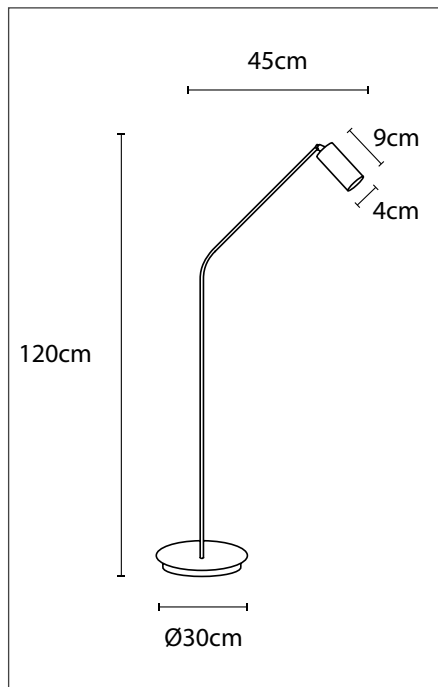

LIT

FLOOR

Lamp includes a floor slide dimmer.
Lamps not included, consult light source guide for our advice.

337

CODE	TYPE	FINISH	WATT	VOLT	FITTING
LIT001FLO	Lit floorlamp 120cm	Bronze	5	230	G4

Contact us for:
Customization & connectivity