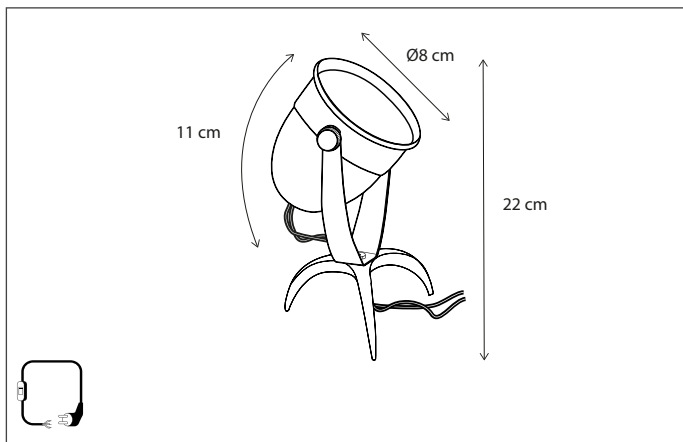

COMETE TRIPOD

TABLE

Lamps not included, consult light source guide for our advice.

311

CODE	TYPE	FINISH	WATT	VOLT	FITTING
COL001T03	Comète tripod	Bronze	8	230	GU10
COL101T03	Comète tripod	Brushed nickel	8	230	GU10
COL201T03	Comète tripod	Chrome	8	230	GU10

Contact us for:
Customization & connectivity