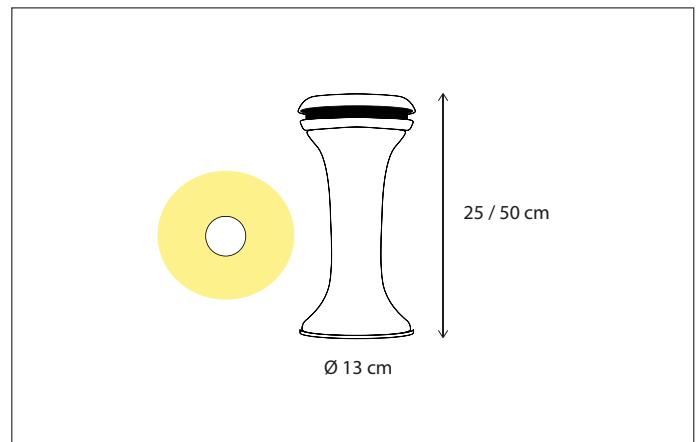

Available in 2 versions: driver included or excluded.
Select the correct driver, see p486 accessories.
Integrated LED 2700K.