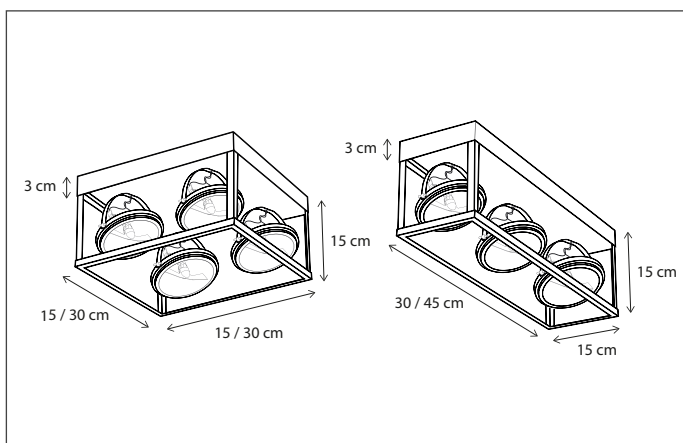

VITRINE CENTONZE

CEILING

Lamps not included, consult light source guide for our advice.

71

CODE	TYPE	FINISH	WATT	VOLT	FITTING
VIT001H15	Vitrine centonze plafonnier 1L - 15 x 15 cm	Bronze	12	230	G53
VIT002H15	Vitrine centonze plafonnier 2L - 30 x 15 cm	Bronze	2 x 12	230	G53
VIT003H15	Vitrine centonze plafonnier 3L - 45 x 15 cm	Bronze	3 x 12	230	G53
VIT004H15	Vitrine centonze plafonnier square 4L - 30 x 30 cm	Bronze	4 x 12	230	G53
VIT101H15	Vitrine centonze plafonnier 1L - 15 x 15 cm	Brushed nickel	12	230	G53
VIT102H15	Vitrine centonze plafonnier 2L - 30 x 15 cm	Brushed nickel	2 x 12	230	G53
VIT103H15	Vitrine centonze plafonnier 3L - 45 x 15 cm	Brushed nickel	3 x 12	230	G53
VIT104H15	Vitrine centonze plafonnier square 4L - 30 x 30 cm	Brushed nickel	4 x 12	230	G53
VIT201H15	Vitrine centonze plafonnier 1L - 15 x 15 cm	Chrome	12	230	G53
VIT202H15	Vitrine centonze plafonnier 2L - 30 x 15 cm	Chrome	2 x 12	230	G53
VIT203H15	Vitrine centonze plafonnier 3L - 45 x 15 cm	Chrome	3 x 12	230	G53
VIT204H15	Vitrine centonze plafonnier square 4L - 30 x 30 cm	Chrome	4 x 12	230	G53

Contact us for:
Customization & connectivity