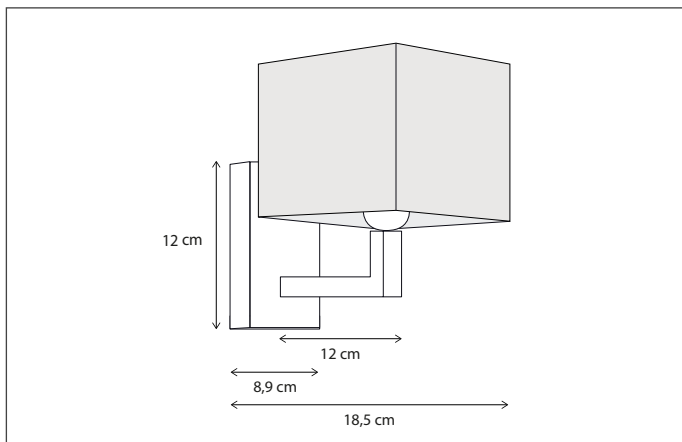

SEVERE ON RECTANGULAR BASE

WALL

Shades not included, see p478 accessories for different options.
Switch can be integrated, see p492 accessories.
Lamps not included, consult light source guide for our advice.

275

CODE	TYPE	FINISH	WATT	VOLT	FITTING
SEV001006	Sévère on rectangular base	Bronze	15	230	E27
SEV101006	Sévère on rectangular base	Brushed nickel	15	230	E27
SEV201006	Sévère on rectangular base	Chrome	15	230	E27

Contact us for:
Customization & connectivity