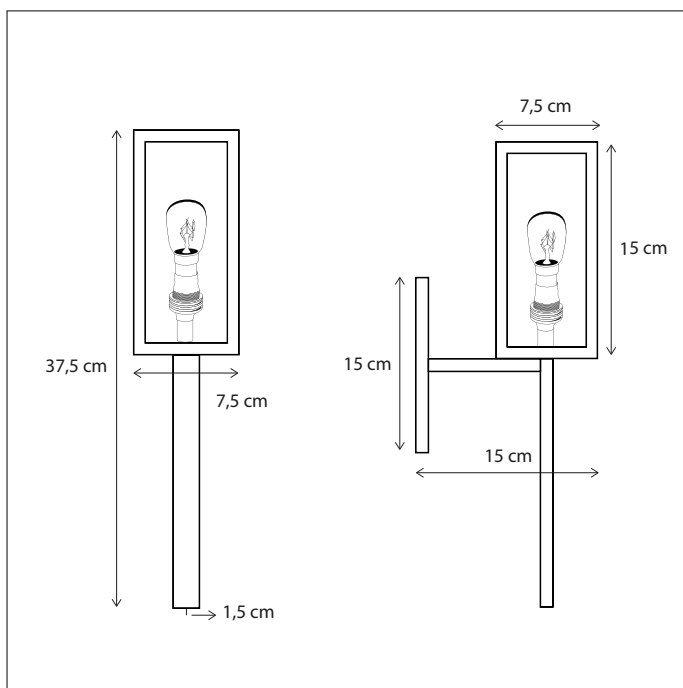

WALL | VITRINE PETITE

OUTDOOR

Contact us for:
Customization & connectivity

VITRINE PETITE TORCH

WALL

Lamps not included, consult light source guide for our advice.

373

CODE	TYPE	FINISH	WATT	VOLT	FITTING
VIP001007	Vitrine petite torch	Bronze	6	230	BA15d
VIP101007	Vitrine petite torch	Brushed nickel	6	230	BA15d
VIP201007	Vitrine petite torch	Chrome	6	230	BA15d