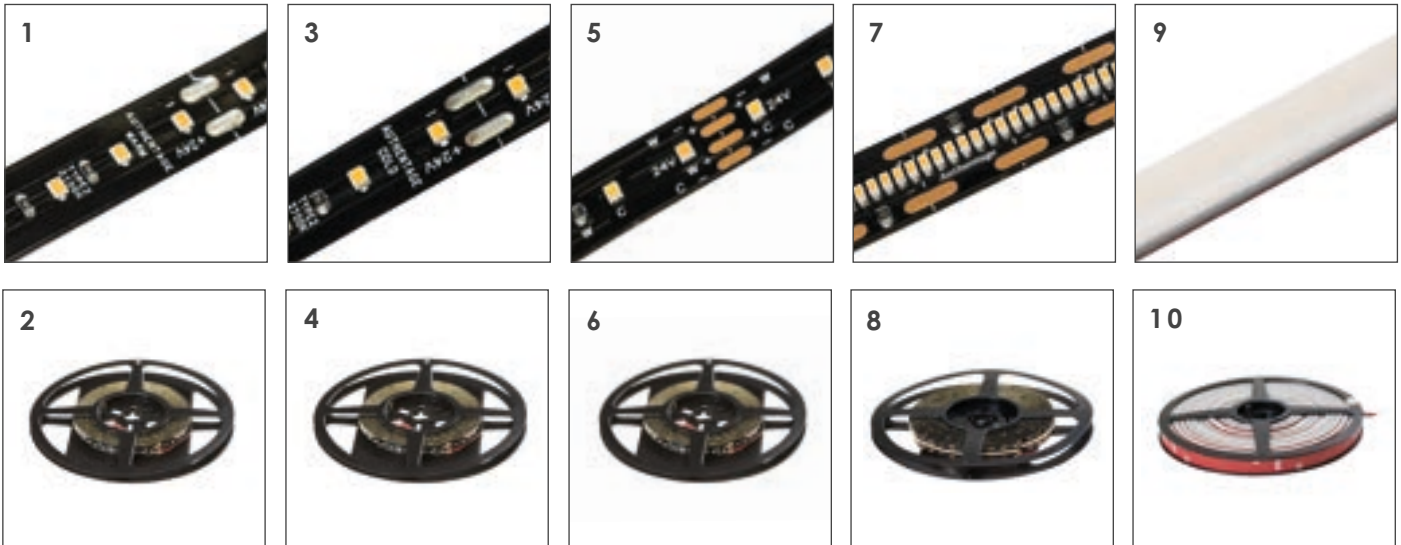

LED STRIP

ACCESSORIES

488

	CODE	TYPE	FINISH	LUMEN
1	LEDSTB211	Led strip IP20 24V 14,4W/m 2100K - 1 m	Black	740
2	LEDSTB215	Led strip IP20 24V 14,4W/m 2100K - 5 m	Black	740
3	LEDSTB271	Led strip IP20 24V 14,4W/m 2700K - 1 m	Black	800
4	LEDSTB275	Led strip IP20 24V 14,4W/m 2700K - 5 m	Black	800
5	LEDSTS711	Led strip IP20 24V 14,4W/m 2100/2700K - 1 m	Black	770
6	LEDSTS715	Led strip IP20 24V 14,4W/m 2100/2700K - 5 m	Black	770
7	LEDSTS721	Led strip IP20 24V 12W/m 2700K 700 LED/m - 1 m	Black	1000
8	LEDSTS725	Led strip IP20 24V 12W/m 2700K 700 LED/m - 5 m	Black	1000
9	LEDSTS761	Led strip IP66 24V 12W/m 2700K 700 LED/m - 1 m	White	900
10	LEDSTS765	Led strip IP66 24V 12W/m 2700K 700 LED/m - 5 m	White	900