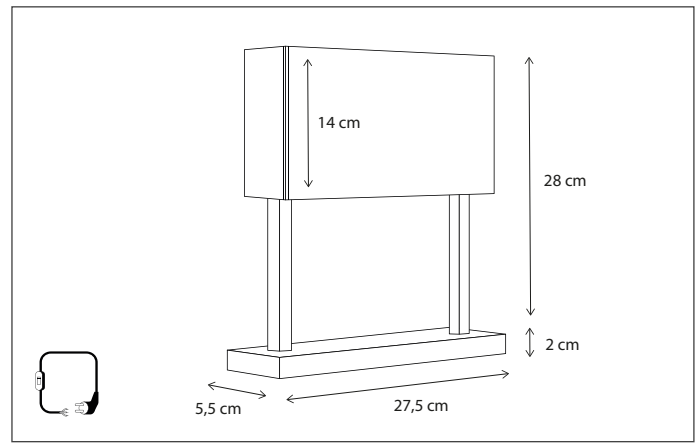

Contact us for:
Customization & connectivity

Q-BRI

TABLE

Integrated LED (2700K).

314

CODE	TYPE	FINISH	WATT	VOLT	FITTING
QBR0L5T02	Q-Bri table - 2700K	Bronze	6	230	-
QBR1L5T02	Q-Bri table - 2700K	Brushed nickel	6	230	-
QBR2L5T02	Q-Bri table - 2700K	Chrome	6	230	-
QBR9L5T02	Q-Bri table - 2700K	Ready for painting	6	230	-