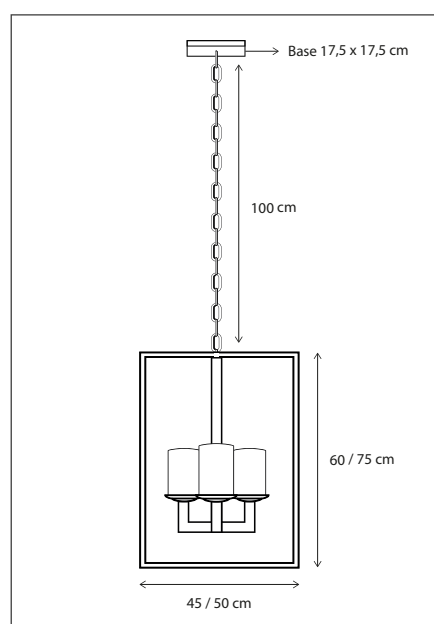

Integrated push dimmer for adjustable candle effect.
Sheltered installation required.

For control/connectivity options, see p494 accessories.

460