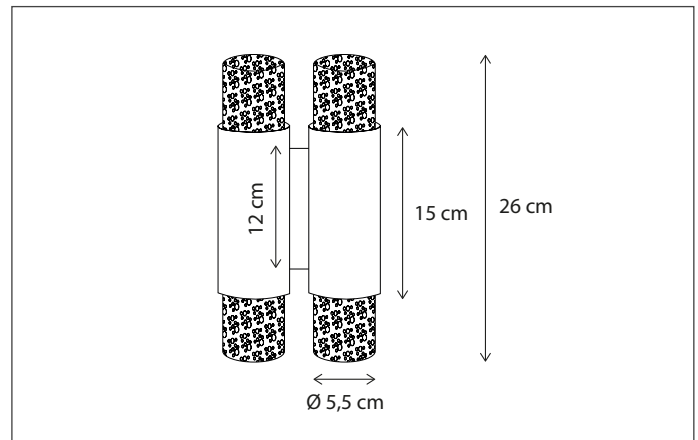

INDOOR | WALL | MACRO

SCAN & DISCOVER
OUR PATENTED KELVIN KILLER®

Contact us for:
Customization & connectivity

TISELUM

WALL

Integrated LED.
The light reflects on polished mesh, resulting in a warm glow.

256