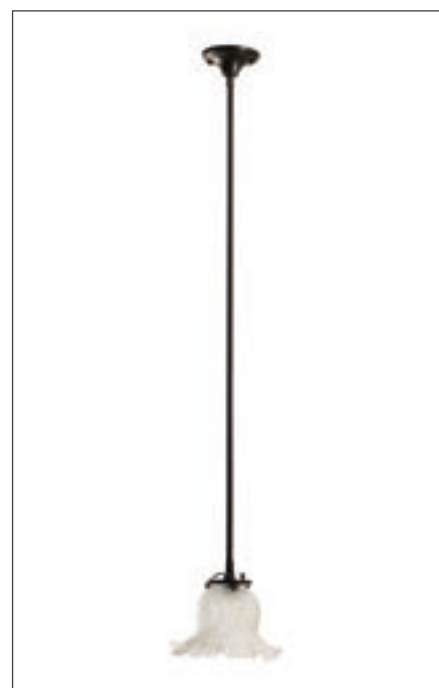

BOMPA ON TUBE

SUSPENSION

Glass not included, see p 475 for different options.
Lamps not included, consult light source guide for our advice.

63

CODE	TYPE	FINISH	WATT	VOLT	FITTING
BOM001S20	Bompa on tube arm	Bronze	6	230	BA15d
BOM101S20	Bompa on tube arm	Brushed nickel	6	230	BA15d
BOM201S20	Bompa on tube arm	Chrome	6	230	BA15d

Contact us for:
Customization & connectivity