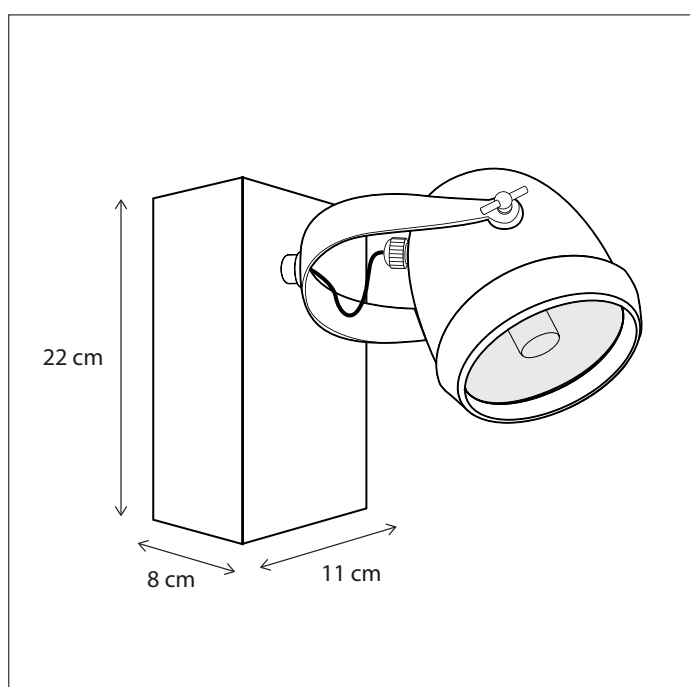

WALL | MACRO

OUTDOOR

SCAN & DISCOVER
THE ADVANTAGE OF BRASS

Contact us for:
Customization & connectivity

MACRO POWER PROJECTOR

WALL

Suitable for illumination of big objects. Standard with CDM-R.
For warmer light, add Kelvin Killer® see p474.