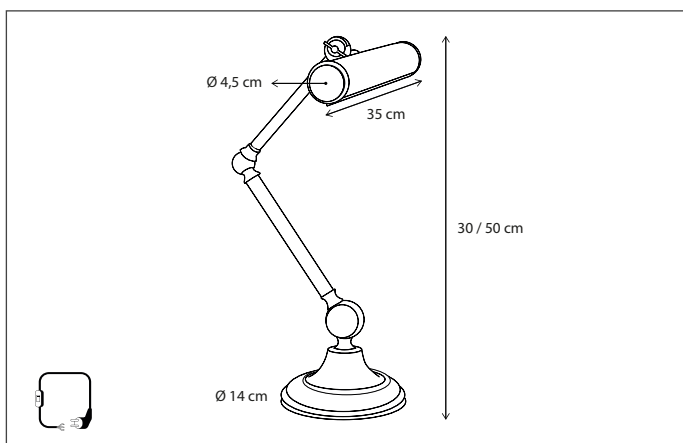

RUBENS

TABLE

Lamps not included, consult light source guide for our advice.

315

CODE	TYPE	FINISH	WATT	VOLT	FITTING
RUB001TT3	Rubens table	Bronze	2 x 6	230	E14
RUB101TT3	Rubens table	Brushed nickel	2 x 6	230	E14
RUB201TT3	Rubens table	Chrome	2 x 6	230	E14

Contact us for:
Customization & connectivity