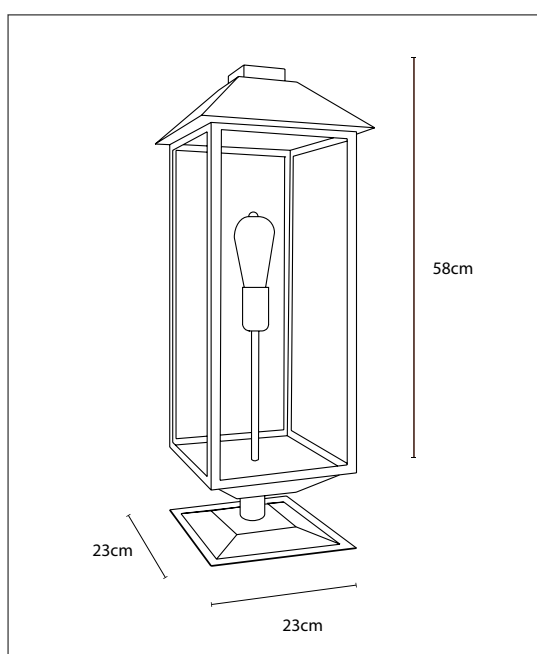

NOBLESSE ON FOOT E27

GROUND & POLE

Lamps not included, consult light source guide for our advice.

411

CODE	TYPE	FINISH	WATT	VOLT	FITTING
NBL001SM5	Noblesse on foot E27 1L	Bronze	15	230	E27

Contact us for:
Customization & connectivity