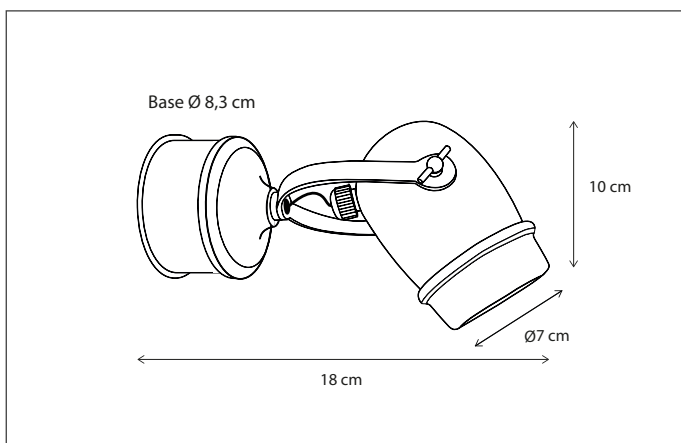

MICRO ON ROUND BASE

WALL

For warmer light, add Kelvin Killer® see p474.
For enhanced light dispersion or anti-glare effect, add frosted glass filter see p474.
Lamps not included, consult light source guide for our advice.

247

CODE	TYPE	FINISH	WATT	VOLT	FITTING
MIC001006	Micro wall on round base	Bronze	6	230	GU10
MIC101006	Micro wall on round base	Brushed nickel	6	230	GU10
MIC201006	Micro wall on round base	Chrome	6	230	GU10

Contact us for:
Customization & connectivity