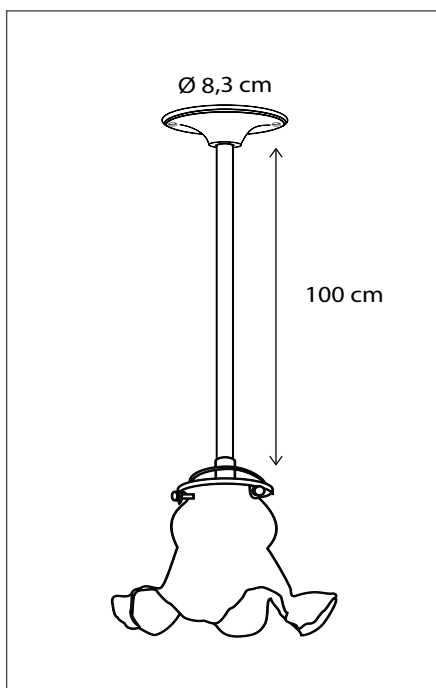

BOMPA ON TUBE

SUSPENSION

Glass not included, see p 475 for different options.
Lamps not included, consult light source guide for our advice.

63

CODE	TYPE	FINISH	WATT	VOLT	FITTING
BOM001S20	Bompa on tube arm	Bronze	6	230	BA15d
BOM101S20	Bompa on tube arm	Brushed nickel	6	230	BA15d
BOM201S20	Bompa on tube arm	Chrome	6	230	BA15d

Contact us for:
Customization & connectivity