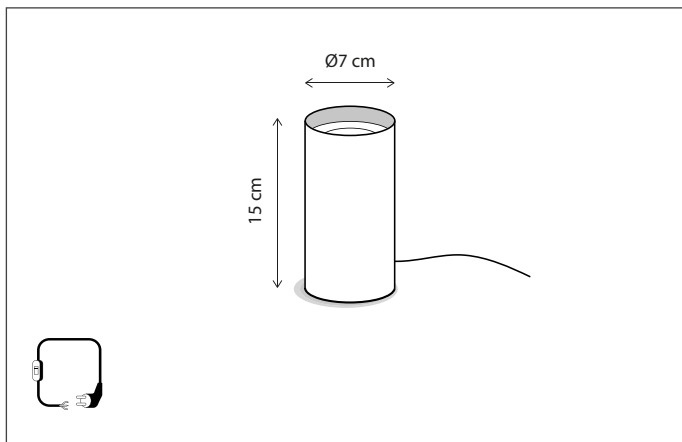

TUBELUM

FLOOR

The light source is easy to move up and down, enabling you to change the light effect.
Inside is polished brass to create a warm glow.
Lamp includes a floor slide dimmer.
Lamps not included, consult light source guide for our advice.

331

CODE	TYPE	FINISH	WATT	VOLT	FITTING
TBL001F15	Tubelum floor 15 cm	Bronze	8	230	GU10

Contact us for:
Customization & connectivity