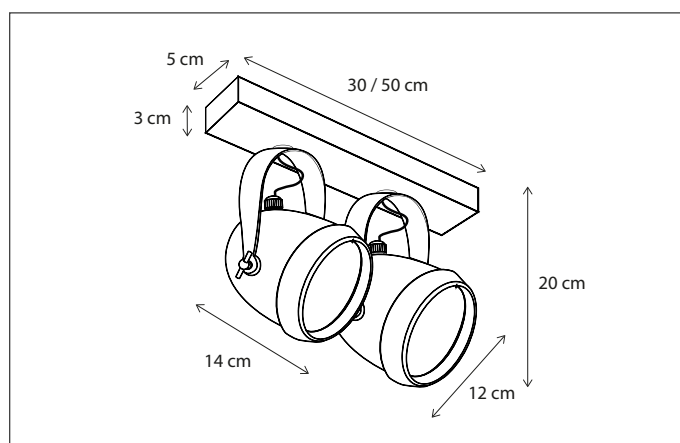

MACRO ON PROFILE

WALL

For warmer light, add Kelvin Killer® - see p 474.
Lamps not included, consult light source guide for our advice.

254

CODE	TYPE	FINISH	WATT	VOLT	FITTING
MAC002P22	Macro on profile 30 cm - 2L	Bronze	2 x 12	230	G53
MAC003P22	Macro on profile 50 cm - 3L	Bronze	3 x 12	230	G53
MAC102P22	Macro on profile 30 cm - 2L	Brushed nickel	2 x 12	230	G53
MAC103P22	Macro on profile 50 cm - 3L	Brushed nickel	3 x 12	230	G53
MAC202P22	Macro on profile 30 cm - 2L	Chrome	2 x 12	230	G53
MAC203P22	Macro on profile 50 cm - 3L	Chrome	3 x 12	230	G53

INDOOR | WALL | MACRO

SCAN & DISCOVER
OUR PATENTED KELVIN KILLER®

Contact us for:
Customization & connectivity