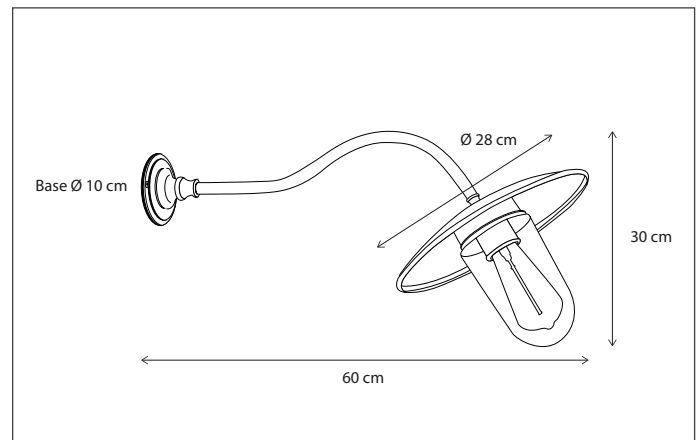

Lamps not included, consult light source guide for our advice.

386