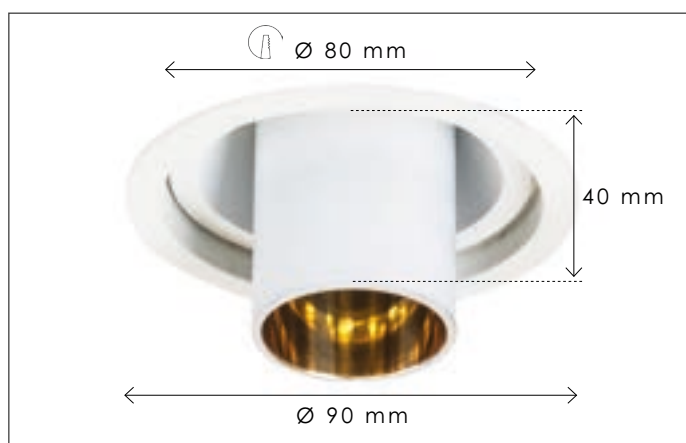

AUREOLE LONG TUBE

RECESSED

Lamps not included, consult light source guide for our advice.
For warmer light, add Kelvin Killer® - see p 474.
Built-in depth is 12cm.

216

CODE	TYPE	FINISH	WATT	VOLT	FITTING
AUR501LT1	Aureole long tube	White	8	230	GU10
AUR801LT1	Aureole long tube	Black	8	230	GU10