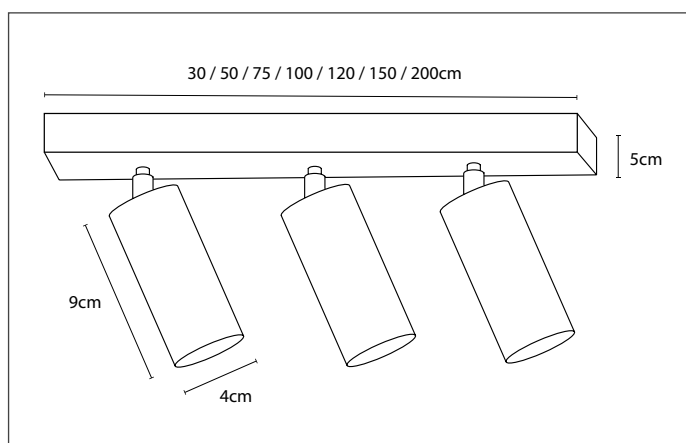

109

CODE	TYPE	FINISH	WATT	VOLT	FITTING
LIT002B03	Lit on profile 30 cm 2L	Bronze	2 x 5	230	G4
LIT003B05	Lit on profile 50 cm 3L	Bronze	3 x 5	230	G4
LIT004B07	Lit on profile 75 cm 4L	Bronze	4 x 5	230	G4
LIT004B10	Lit on profile 100 cm 4L	Bronze	4 x 5	230	G4
LIT004B12	Lit on profile 120 cm 4L	Bronze	4 x 5	230	G4
LIT005B15	Lit on profile 150 cm 5L	Bronze	5 x 5	230	G4
LIT005B20	Lit on profile 200 cm 5L	Bronze	5 x 5	230	G4
LIT001XTR	Lit extra mounted on profile	Bronze	5	230	G4