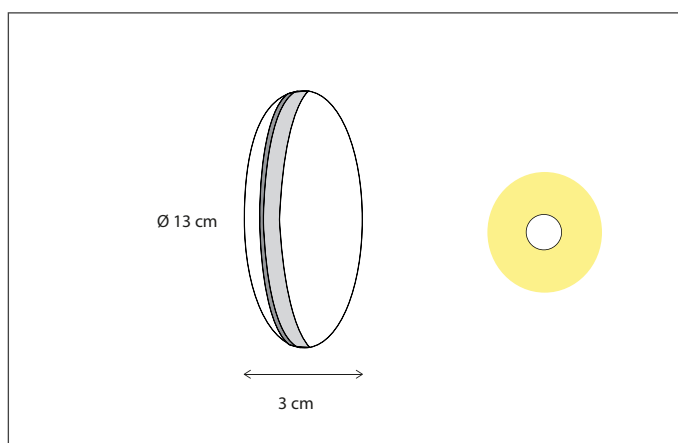

GALED 360°

WALL

Select the correct driver, see p 487.

280

CODE	TYPE	FINISH	WATT	VOLT	FITTING
GAL003600	Galed 360°	Bronze	4,5	24	-
GAL103600	Galed 360°	Brushed nickel	4,5	24	-
GAL203600	Galed 360°	Chrome	4,5	24	-