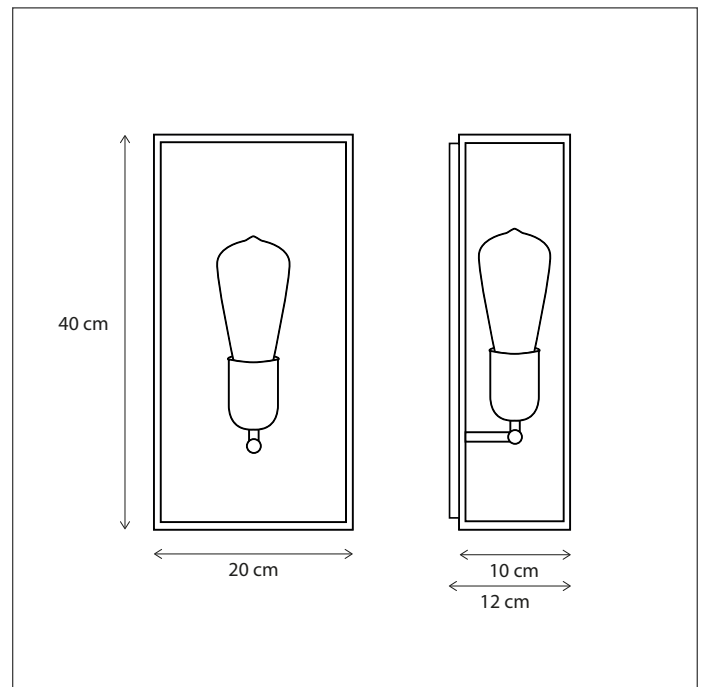

Lamps not included, consult light source guide for our advice.

234