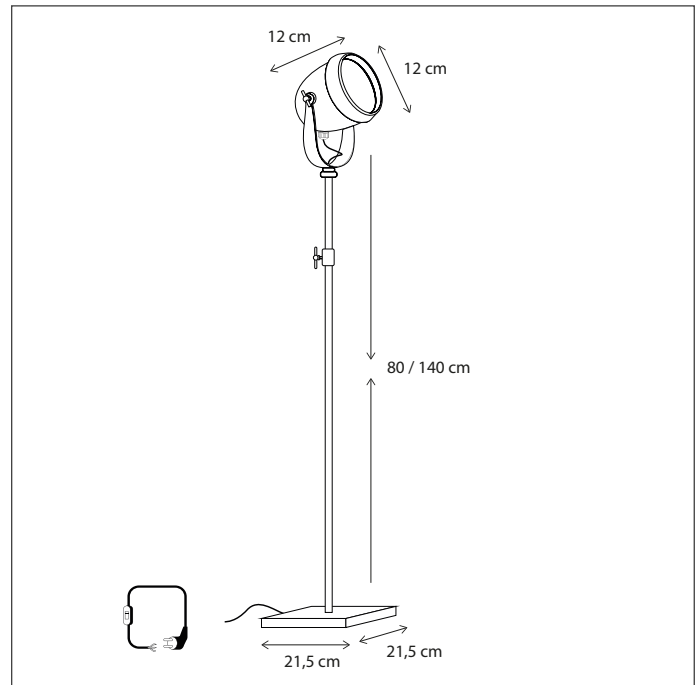

MACRO

FLOOR

For warmer light, add Kelvin Killer® - see p 474.
Lamps not included, consult light source guide for our advice.
Lamp includes a floor slide dimmer.

330

CODE	TYPE	FINISH	WATT	VOLT	FITTING
MAC001FLI	Macro floor	Bronze	12	230	G53
MAC101FLI	Macro floor	Brushed nickel	12	230	G53
MAC201FLI	Macro floor	Chrome	12	230	G53

INDOOR | FLOOR | MACRO

SCAN & DISCOVER
OUR PATENTED KELVIN KILLER®

Contact us for:
Customization & connectivity