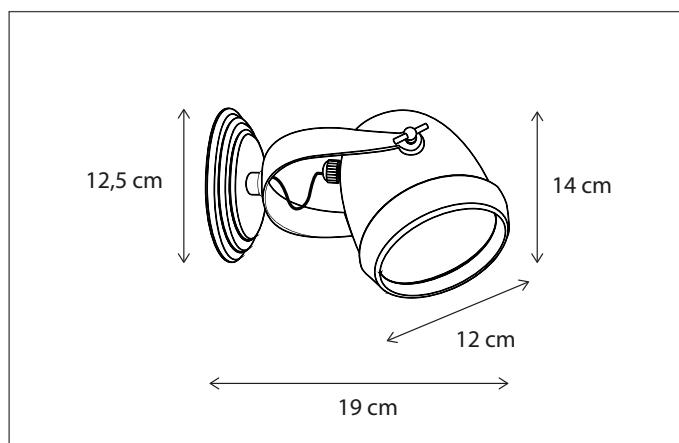

MACRO MOUNTED BASE

WALL

For warmer light, add Kelvin Killer® - see p 474.
Lamps not included, consult light source guide for our advice.

252

CODE	TYPE	FINISH	WATT	VOLT	FITTING
MAC001A12	Macro wall	Bronze	12	12	G53
MAC101A12	Macro wall	Brushed nickel	12	12	G53
MAC201A12	Macro wall	Chrome	12	12	G53

INDOOR | WALL | MACRO

SCAN & DISCOVER
OUR PATENTED KELVIN KILLER®

Contact us for:
Customization & connectivity