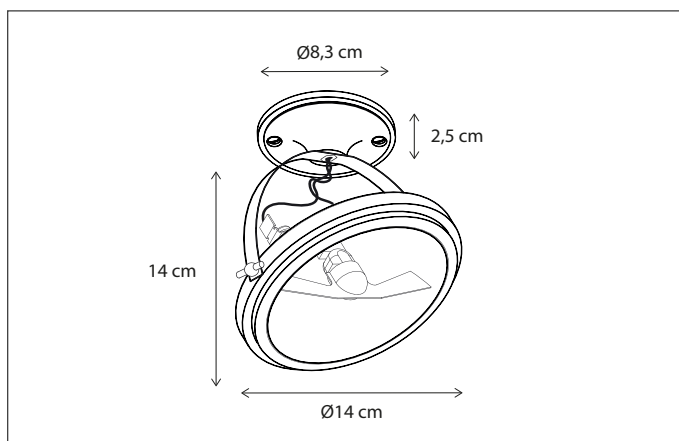

CENTONZE MOUNTED BASE

SPOT

Select the correct driver, see p486 accessories.
Lamps not included, consult light source guide for our advice.

92

CODE	TYPE	FINISH	WATT	VOLT	FITTING
CEN011G83	Centonze mounted base	Bronze	15	12	G53
CEN111G83	Centonze mounted base	Brushed nickel	15	12	G53
CEN211G83	Centonze mounted base	Chrome	15	12	G53

INDOOR | SPOT | CENTONZE

SCAN & DISCOVER
OUR PATENTED KELVIN KILLER®

Contact us for:
Customization & connectivity