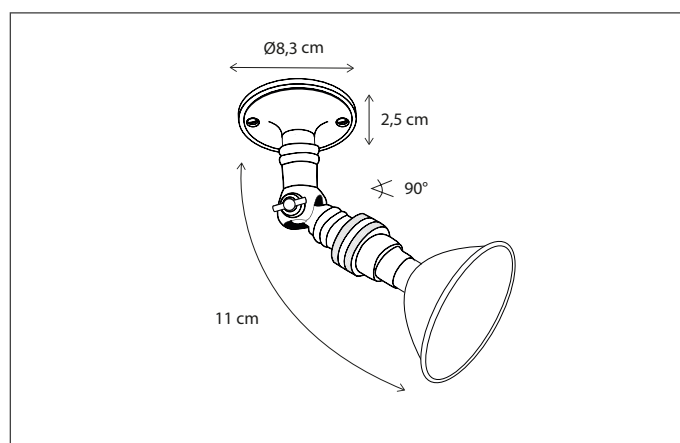

MARRON MOUNTED BASE

SPOT

Select the correct driver, see p486 accessories.
Lamps not included, consult light source guide for our advice.

112

CODE	TYPE	FINISH	WATT	VOLT	FITTING
MAR0L1G83	Marron mounted base	Bronze	8	12	BA15d
MAR1L1G83	Marron mounted base	Brushed nickel	8	12	BA15d
MAR2L1G83	Marron mounted base	Chrome	8	12	BA15d