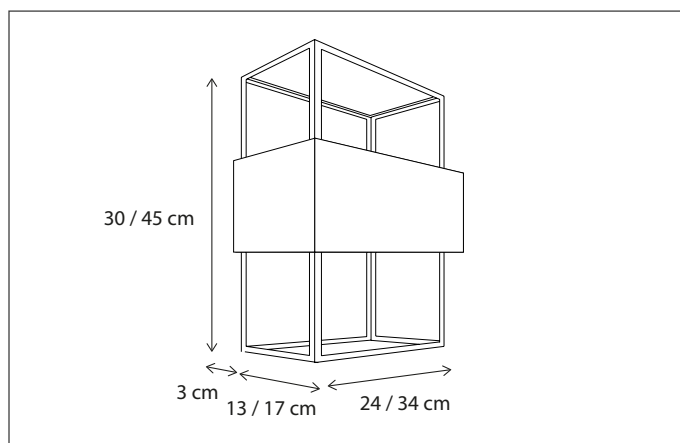

243

Contact us for:
Customization & connectivity

Q-BRI LANTERN

WALL

2 integrated LED-strips 2700K (top and bottom).
The light reflects on the polished brass inside, resulting in a warm glow.

244

CODE	TYPE	FINISH	WATT	VOLT	FITTING
QLW0L2IN2	Q-Bri lantern wall normal	Bronze	15	230	-
QLW0L2IN3	Q-Bri lantern wall large	Bronze	24	230	-