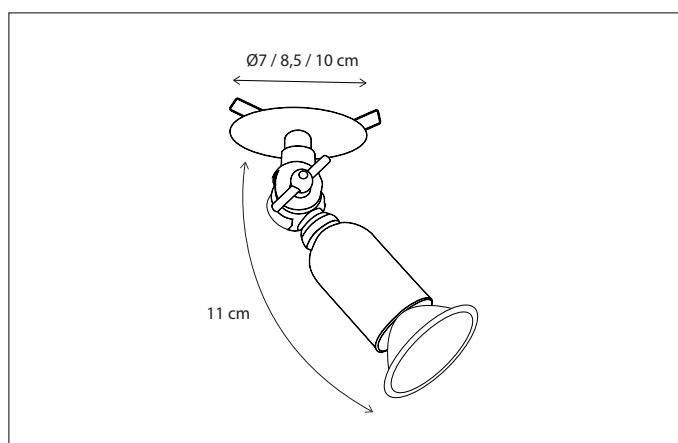

Available in 2 versions: GU10 (no driver required) or BA15d (driver required).

For BA15d, select the correct driver p486 accessories.

Lamps not included, consult light source guide for our advice.

178