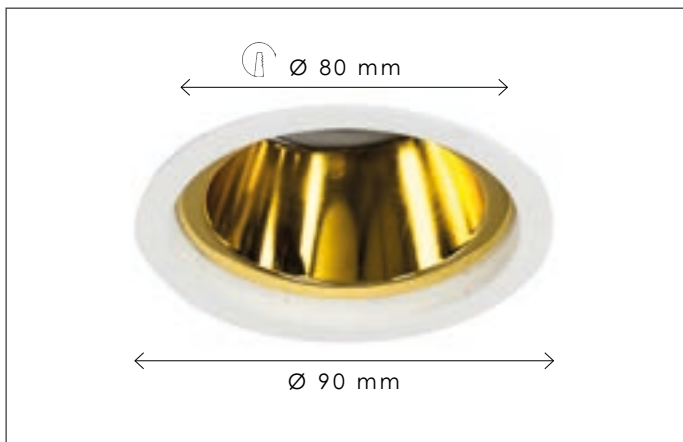

216

CODE	TYPE	FINISH	WATT	VOLT	FITTING
AUR501LT1	Aureole long tube	White	8	230	GU10
AUR801LT1	Aureole long tube	Black	8	230	GU10

AUREOLE GOLD REFLECTOR

RECESSED

Lamps not included, consult light source guide for our advice.
For warmer light, add Kelvin Killer® - see p 474.
Built-in depth is 12cm.