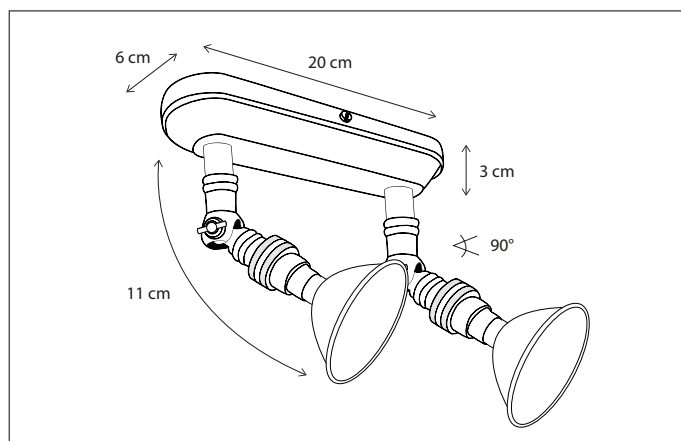

Contact us for:
Customization & connectivity

MARRON ON ROUNDED PROFILE

SPOT

Lamps not included, consult light source guide for our advice.

114

CODE	TYPE	FINISH	WATT	VOLT	FITTING
MAR0L2O02	Marron on rounded profile 2L	Bronze	2 x 8	230	BA15d
MAR1L2O02	Marron on rounded profile 2L	Brushed nickel	2 x 8	230	BA15d
MAR2L2O02	Marron on rounded profile 2L	Chrome	2 x 8	230	BA15d