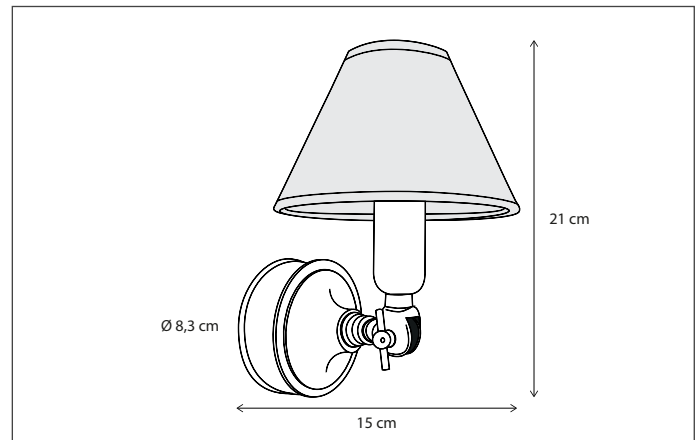

Shades not included, see p479 accessories for different options.
Switch can be integrated, see p492 accessories.
Lamps not included, consult light source guide for our advice.

272