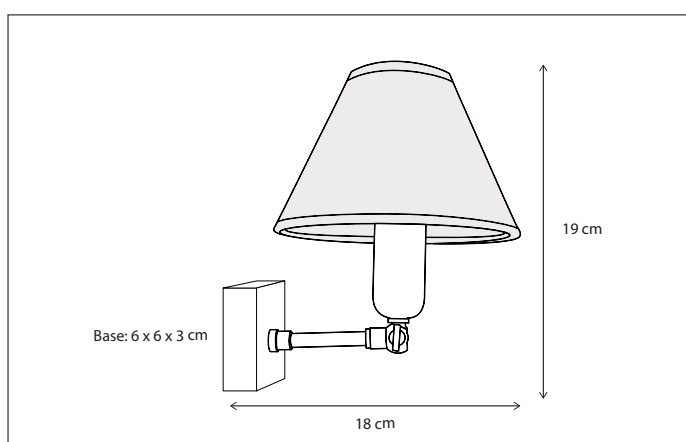

FISTON CAPUCHE ON SQUARE BASE

WALL

Shades not included, see p479 accessories for different options.
Switch can be integrated, see p492 accessories.
Lamps not included, consult light source guide for our advice.

273

CODE	TYPE	FINISH	WATT	VOLT	FITTING
FIC001020	Fiston capuche on square base	Bronze	6	230	E14
FIC101020	Fiston capuche on square base	Brushed nickel	6	230	E14
FIC201020	Fiston capuche on square base	Chrome	6	230	E14

Contact us for:
Customization & connectivity