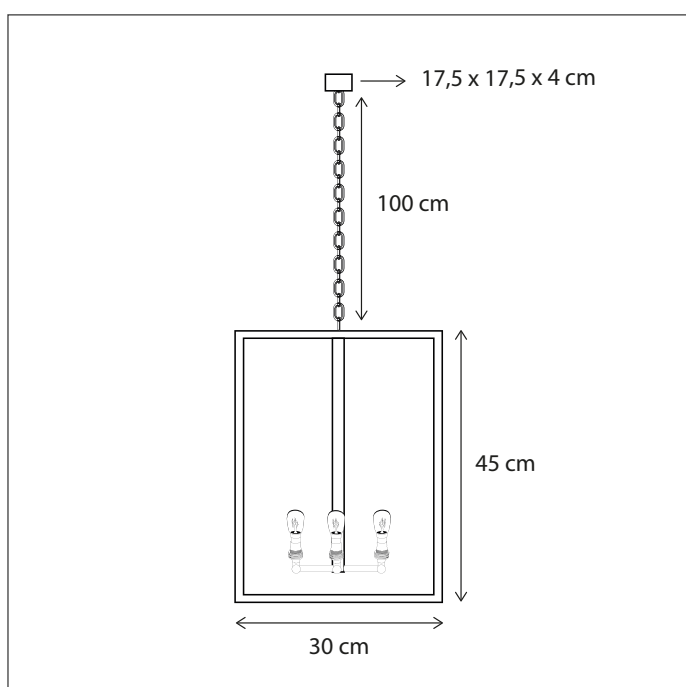

VITRINE PETITE LANTERN

SUSPENSION

Lamps not included, consult light source guide for our advice.

33

CODE	TYPE	FINISH	WATT	VOLT	FITTING
VIP004645	Vitrine petite lantern 4L	Bronze	4 x 6	230	BA15d
VIP104645	Vitrine petite lantern 4L	Brushed nickel	4 x 6	230	BA15d
VIP204645	Vitrine petite lantern 4L	Chrome	4 x 6	230	BA15d

Contact us for:
Customization & connectivity