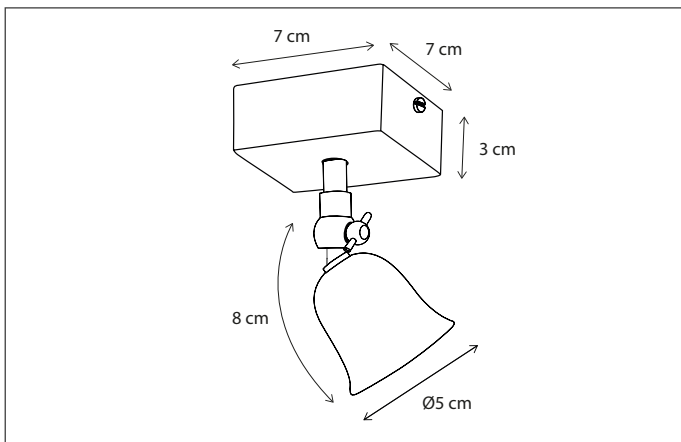

FLEURE ON SQUARE BASE

SPOT

Lamps not included, consult light source guide for our advice.

159

CODE	TYPE	FINISH	WATT	VOLT	FITTING
FLE0L1V70	Fleure on square base	Bronze	5	230	G4
FLE1L1V70	Fleure on square base	Brushed nickel	5	230	G4
FLE2L1V70	Fleure on square base	Chrome	5	230	G4

Contact us for:
Customization & connectivity