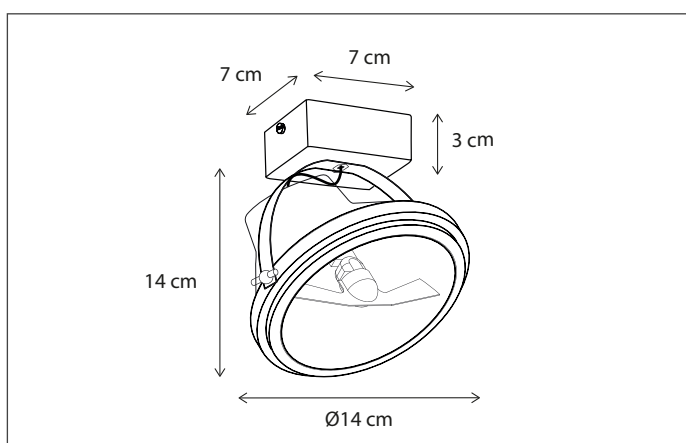

COUPETTE ON SQUARE BASE

SPOT

Charmed by this design?
All Centonze items can be made available in Coupette variant.
Lamps not included, consult light source guide for our advice.

103

CODE	TYPE	FINISH	WATT	VOLT	FITTING
COU0L1V70	Coupette on square base	Bronze	15	230	GU10

Contact us for:
Customization & connectivity