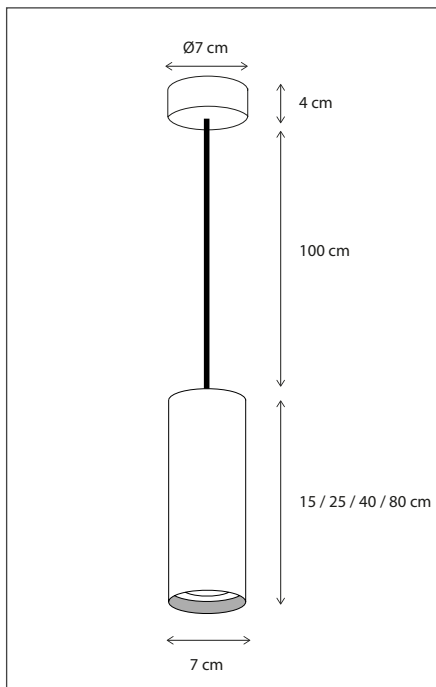

TUBELUM TUBE BASE

SUSPENSION

The light source is easy to move up and down, enabling you to change the light effect.
Inside is polished brass to create a warm glow.
Suspension is standard with fabric cable.

Lamps not included, consult light source guide for our advice

53

CODE	TYPE	FINISH	WATT	VOLT	FITTING
TBL001Y15	Tubelum on tube base 15 cm	Bronze	8	230	GU10
TBL001Y25	Tubelum on tube base 25 cm	Bronze	8	230	GU10
TBL001Y40	Tubelum on tube base 40 cm	Bronze	8	230	GU10
TBL001Y80	Tubelum on tube base 80 cm	Bronze	8	230	GU10

Contact us for:
Customization & connectivity