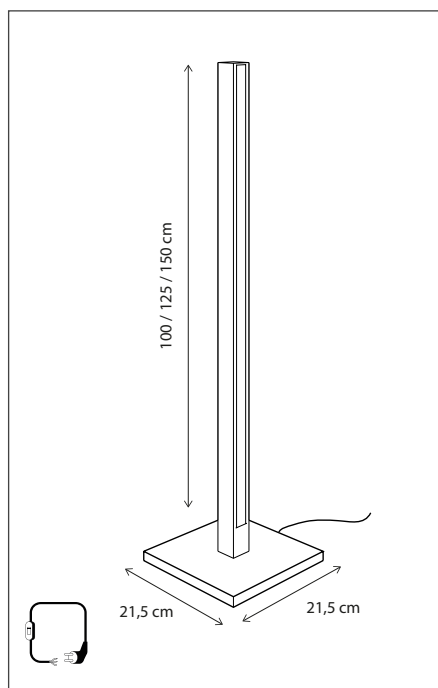

ELIGNE

FLOOR

Lamp includes a floor slide dimmer.
Dim-to-warm option available on request, see p493 accessories

333

CODE	TYPE	FINISH	WATT	VOLT	FITTING
ELF002100	Eligne floor 100 cm	Bronze	25	230	-
ELF002125	Eligne floor 125 cm	Bronze	32	230	-
ELF002150	Eligne floor 150 cm	Bronze	39	230	-
ELF102100	Eligne floor 100 cm	Brushed nickel	25	230	-
ELF102125	Eligne floor 125 cm	Brushed nickel	32	230	-
ELF102150	Eligne floor 150 cm	Brushed nickel	39	230	-
ELF202100	Eligne floor 100 cm	Chrome	25	230	-
ELF202125	Eligne floor 125 cm	Chrome	32	230	-
ELF202150	Eligne floor 150 cm	Chrome	39	230	-

Contact us for:
Customization & connectivity