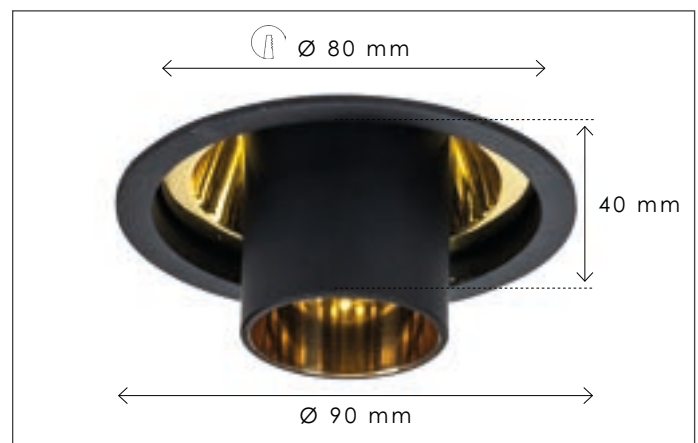

AUREOLE LONG TUBE GOLD REFLECTOR

RECESSED

Lamps not included, consult light source guide for our advice.
For warmer light, add Kelvin Killer® - see p 474.
Built-in depth is 12cm.

219

CODE	TYPE	FINISH	WATT	VOLT	FITTING
AUR501LTR	Aureole long tube gold reflector	White	8	230	GU10
AUR801LTR	Aureole long tube gold reflector	Black	8	230	GU10

Contact us for:
Customization & connectivity