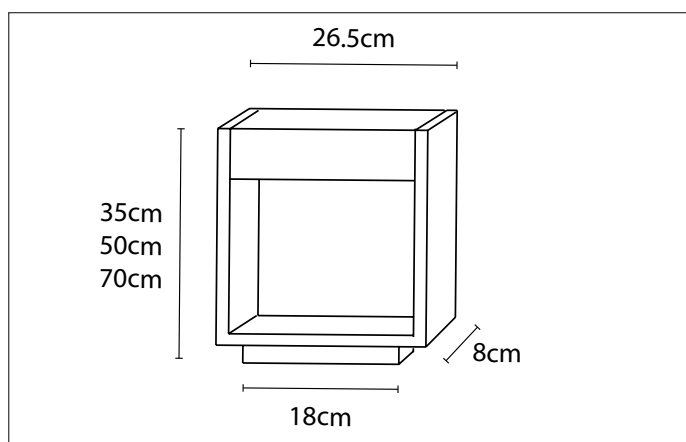

437

CODE	TYPE	FINISH	WATT	VOLT	FITTING
ALB001P35	Alb garden pole 35cm	Bronze	10	230	
ALB001P50	Alb garden pole 50cm	Bronze	10	230	
ALB001P70	Alb garden pole 70cm	Bronze	10	230	

Contact us for:
Customization & connectivity