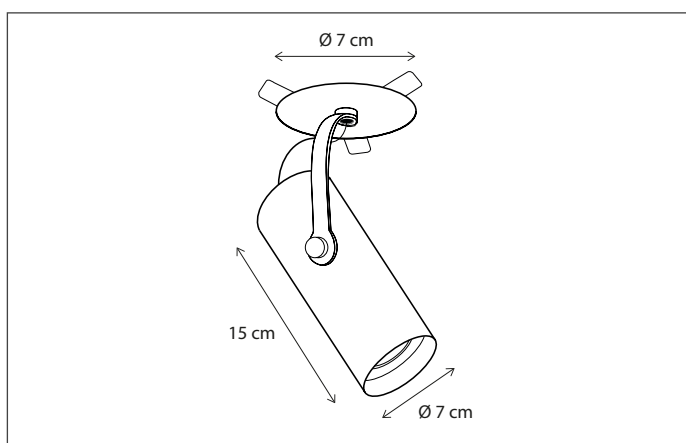

TUBELUM DISC WITH SPRINGS

SPOT

The light source is easy to move up and down, enabling you to change the light effect.
Inside is polished brass to create a warm glow.

Lamps not included, consult light source guide for our advice.

193

CODE	TYPE	FINISH	WATT	VOLT	FITTING
TBL001170	Tubelum disc with springs	Bronze	8	230	GU10

Contact us for:
Customization & connectivity