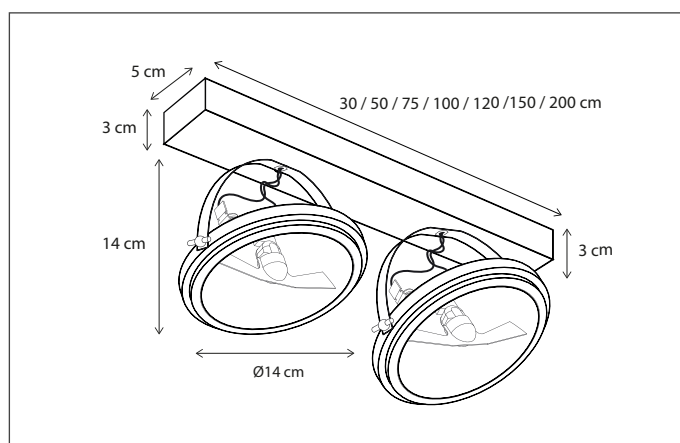

CENTONZE ON PROFILE

SPOT

Customise your product, choose the length of the profile and number of spots.
Lamps not included, consult light source guide for our advice.

100

CODE	TYPE	FINISH	WATT	VOLT	FITTING
CEN012B03	Centonze on profile 30 cm - 2L	Bronze	2 x 15	230	G53
CEN013B05	Centonze on profile 50 cm - 3L	Bronze	3 x 15	230	G53
CEN014B07	Centonze on profile 75 cm - 4L	Bronze	4 x 15	230	G53
CEN014B10	Centonze on profile 100 cm - 4L	Bronze	4 x 15	230	G53
CEN014B12	Centonze on profile 120 cm - 4L	Bronze	4 x 15	230	G53
CEN014B15	Centonze on profile 150 cm - 4L	Bronze	4 x 15	230	G53
CEN014B20	Centonze on profile 200 cm - 4L	Bronze	4 x 15	230	G53
CEN01XTR	Centonze extra mounted on profile	Bronze	15	230	G53
CEN112B03	Centonze on profile 30 cm - 2L	Brushed nickel	2 x 15	230	G53
CEN113B05	Centonze on profile 50 cm - 3L	Brushed nickel	3 x 15	230	G53