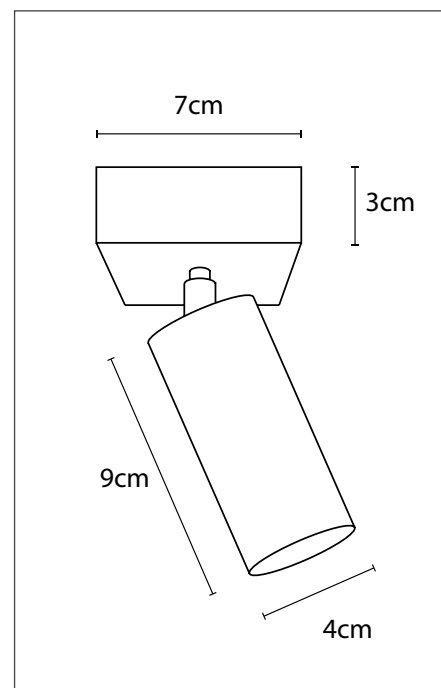

Lamps not included, consult light source guide for our advice.

108