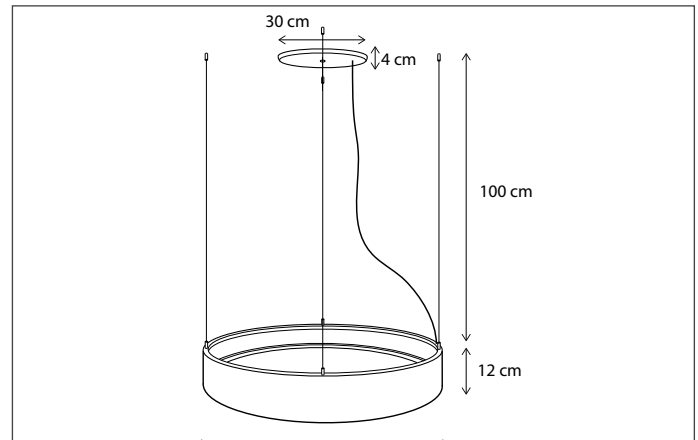

Contact us for:
Customization & connectivity

ECLIPS ROUND

SUSPENSION

2 integrated LED-strips (top and bottom).
For control/connectivity options, see p494 accessories.

34

CODE	TYPE	FINISH	WATT	VOLT	FITTING
ECS05IR06	Eclips suspension round 60 cm	Bronze	2 x 21	230	-
ECS05IR08	Eclips suspension round 80 cm	Bronze	2 x 27	230	-
ECS05IR10	Eclips suspension round 100 cm	Bronze	2 x 35	230	-
ECS05IR12	Eclips suspension round 125 cm	Bronze	2 x 44	230	-
ECS05IR15	Eclips suspension round 150 cm	Bronze	2 x 53	230	-
ECS05IR20	Eclips suspension round 200 cm	Bronze	2 x 71	230	-
ECS05IR25	Eclips suspension round 250 cm	Bronze	2 x 87	230	-

ECLIPS OVAL

SUSPENSION

2 integrated LED-strips 2700K (top and bottom).
For control/connectivity options, see p494 accessories.

35

CODE	TYPE	FINISH	WATT	VOLT	FITTING
ECS05I406	Eclips suspension oval 60 cm - 40 cm	Bronze	2 x 18	230	-
ECS05I410	Eclips suspension oval 100 cm - 40 cm	Bronze	2 x 27	230	-
ECS05I414	Eclips suspension oval 140 cm - 40 cm	Bronze	2 x 38	230	-
ECS05I418	Eclips suspension oval 180 cm - 40 cm	Bronze	2 x 45	230	-
ECS05I422	Eclips suspension oval 220 cm - 40 cm	Bronze	2 x 54	230	-