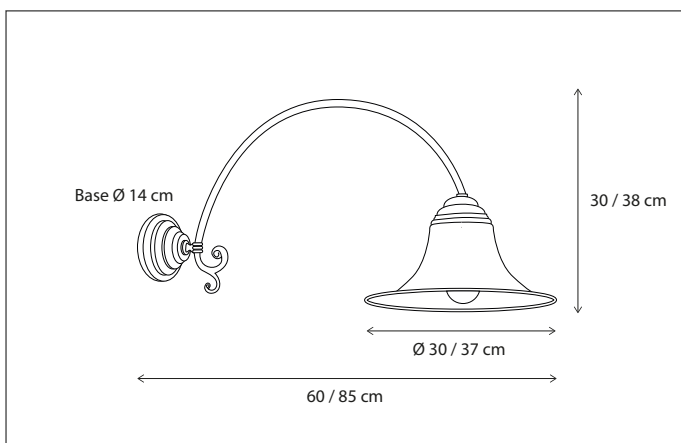

ELEGANCE

WALL

Lamps not included, consult light source guide for our advice.

385

CODE	TYPE	FINISH	WATT	VOLT	FITTING
ELE001001	Elégance wall petite	Bronze	15	230	E27
ELE001002	Elégance wall grande	Bronze	15	230	E27

Contact us for:
Customization & connectivity