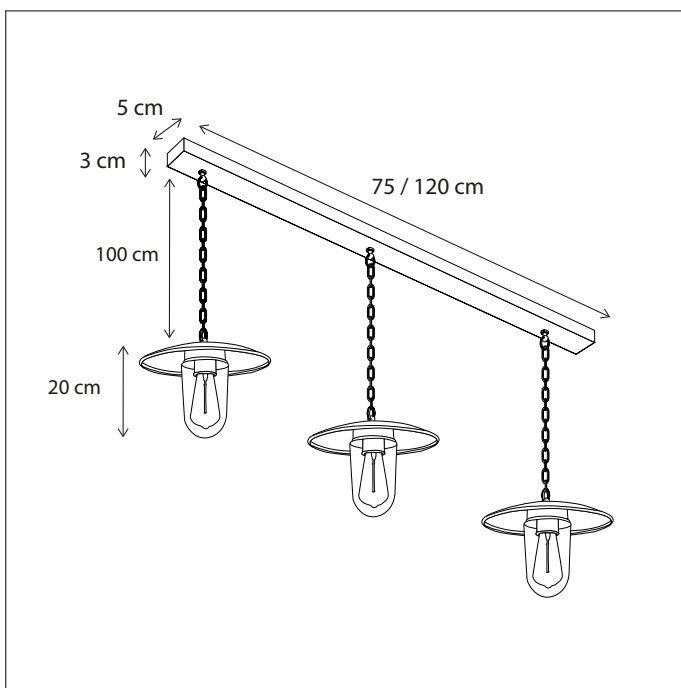

ELEBASE ON PROFILE

SUSPENSION

Lamps not included, consult light source guide for our advice.

45

CODE	TYPE	FINISH	WATT	VOLT	FITTING
ELB002201	Elébase on profile with chain 75 cm - 2L	Bronze	2 x 15	230	E27
ELB003202	Elébase on profile with chain 120 cm - 3L	Bronze	3 x 15	230	E27
ELB102201	Elébase on profile with chain 75 cm - 2L	Brushed nickel	2 x 15	230	E27
ELB103202	Elébase on profile with chain 120 cm - 3L	Brushed nickel	3 x 15	230	E27
ELB202201	Elébase on profile with chain 75 cm - 2L	Chrome	2 x 15	230	E27
ELB203202	Elébase on profile with chain 120 cm - 3L	Chrome	3 x 15	230	E27

Contact us for:
Customization & connectivity