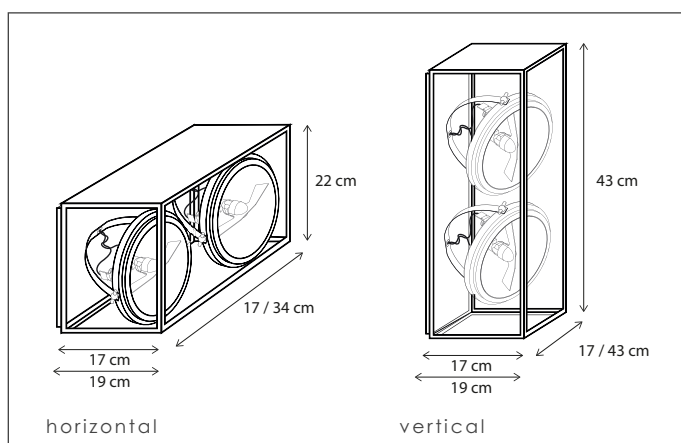

Contact us for:
Customization & connectivity

VITRINE CENTONZE

WALL

Lamps not included, consult light source guide for our advice.

236

CODE	TYPE	FINISH	WATT	VOLT	FITTING
VIT001004	Vitrine wall centonze 1L horizontal 17 x 22 cm	Bronze	12	230	G53
VIT002004	Vitrine wall centonze 2L horizontal 34 x 22 cm	Bronze	2 x 12	230	G53
VIT002005	Vitrine wall centonze 2L vertical 17 x 43 cm	Bronze	2 x 12	230	G53
VIT004009	Vitrine wall centonze 4L vertical 43 x 43 cm	Bronze	4 x 12	230	G53
VIT102004	Vitrine wall centonze 1L horizontal 17 x 22 cm	Brushed nickel	12	230	G53
VIT101004	Vitrine wall centonze 2L horizontal 34 x 22 cm	Brushed nickel	2 x 12	230	G53
VIT102005	Vitrine wall centonze 2L vertical 17 x 43 cm	Brushed nickel	2 x 12	230	G53
VIT104009	Vitrine wall centonze 4L vertical 43 x 43 cm	Brushed nickel	4 x 12	230	G53
VIT201004	Vitrine wall centonze 1L horizontal 17 x 22 cm	Chrome	12	230	G53
VIT202004	Vitrine wall centonze 2L horizontal 34 x 22 cm	Chrome	2 x 12	230	G53
VIT202005	Vitrine wall centonze 2L vertical 17 x 43 cm	Chrome	2 x 12	230	G53
VIT204009	Vitrine wall centonze 4L vertical 43 x 43 cm	Chrome	4 x 12	230	G53