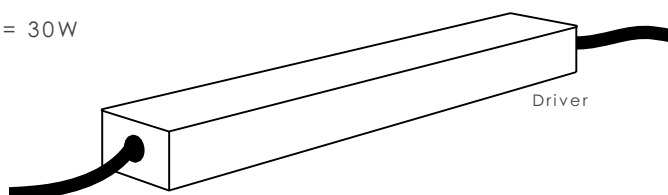

BELLEFEU® FIREPLACE

CREATE YOUR OWN

STEP 1: Start with the starter kit that includes the module that creates the candle effect and a push dimmer. Note that 1 starter kit can serve up to 18 candles.

STEP 2: Choose the number of candles and the desired heights, diameters, and finishes. Available finishes include alabaster, glass, white wax and linnen wax.

344

STEP 3: Each candle is 2.4W. Multiply 2.4 x number of candles. You need this result to choose the driver. A driver converts 230V to 24V. Note: the wattage of the driver should always be higher than the wattage of the number of candles. You can choose the desired driver on page 487.

Example: 2.4W x 10 candles= 24W -> TOEDR2430= 30W

# CANDLE	WATTAGE	DRIVER
1-4	12	TOEDR2412
4-8	20	TOEDR2420
8-12	30	TOEDR2430
12-18	60	TOEDR2460

STEP 4: Optional: LED diffusers. LED diffusers (1 item/candle) mask the LED technology and are useful for candles placed on a table or close to the ground.

STEP 5: Measure the dimensions of your fireplace. W x D x H

Control systems: prefer dimming via a switch on the wall or via home automation? Contact us for the various options.

Contact us for:
Customization & connectivity