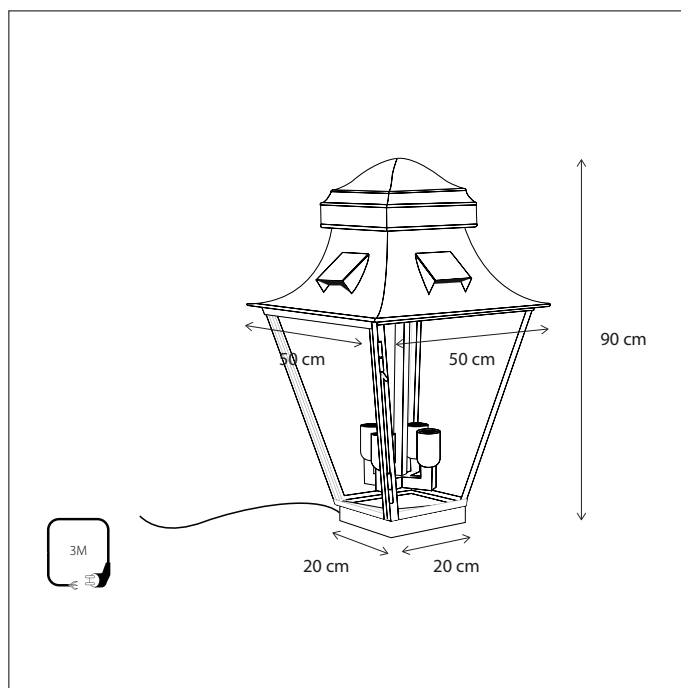

GRACIEUZE TERRACE GRAND

FLOOR & TABLE

4 extra GU10 spots can be added in the ceiling of the grand variant (4L --> 8L).
Lamps not included, consult light source guide for our advice.

456

CODE	TYPE	FINISH	WATT	VOLT	FITTING
GRA004TE9	Gracieuze terrace grand 4L	Bronze	4 x 15	230	E27
GRA008TE9	Gracieuze terrace grand 8L	Bronze	4 x 15 + 4 x 8	230	E27 + GU10

FLOOR & TABLE | GRACIEUZE

OUTDOOR

SCAN & DISCOVER
THE ADVANTAGE OF BRASS

Contact us for:
Customization & connectivity