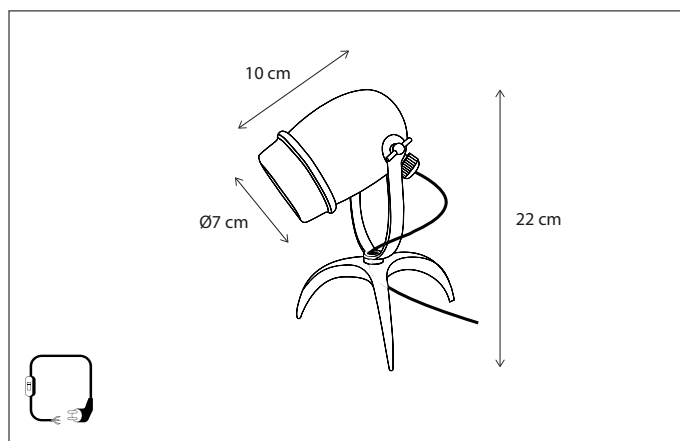

MICRO TRIPOD

TABLE

For warmer light, add Kelvin Killer® see p474.
For enhanced light dispersion or anti-glare effect, add frosted glass filter see p474.
Lamps not included, consult light source guide for our advice.

310

CODE	TYPE	FINISH	WATT	VOLT	FITTING
MIC001TRI	Micro tripod	Bronze	6	230	GU10
MIC101TRI	Micro tripod	Brushed nickel	6	230	GU10
MIC201TRI	Micro tripod	Chrome	6	230	GU10

INDOOR | TABLE | MICRO

SCAN & DISCOVER
OUR PATENTED KELVIN KILLER®

Contact us for:
Customization & connectivity