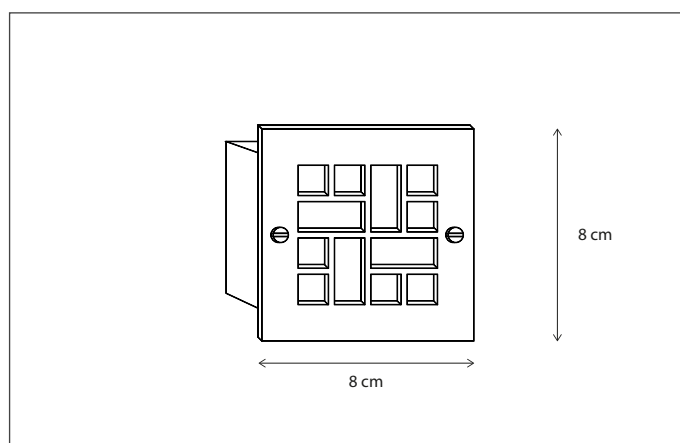

Contact us for:
Customization & connectivity

SCAN & DISCOVER
THE ADVANTAGE OF BRASS

WALL | GRILLE

OUTDOOR

GRILLE CARRE DECO

WALL

Integrated LED (2700K).

394