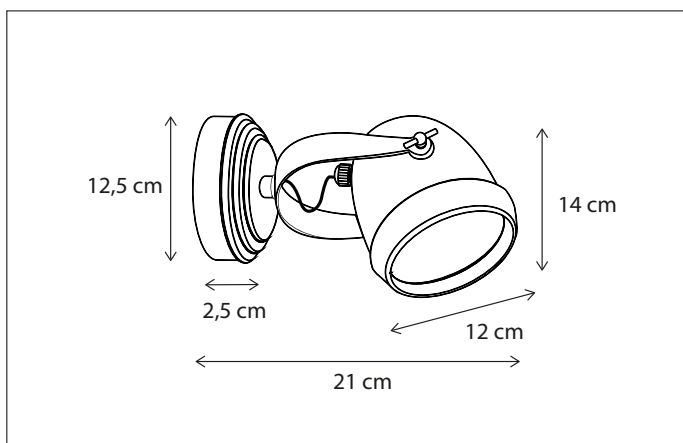

MACRO ON ROUND BASE

WALL

For warmer light, add Kelvin Killer® - see p 474.
Lamps not included, consult light source guide for our advice.

253

CODE	TYPE	FINISH	WATT	VOLT	FITTING
MAC001A22	Macro wall (driver incl.)	Bronze	12	230	G53
MAC101A22	Macro wall (driver incl.)	Brushed nickel	12	230	G53
MAC201A22	Macro wall (driver incl.)	Chrome	12	230	G53

Contact us for:
Customization & connectivity