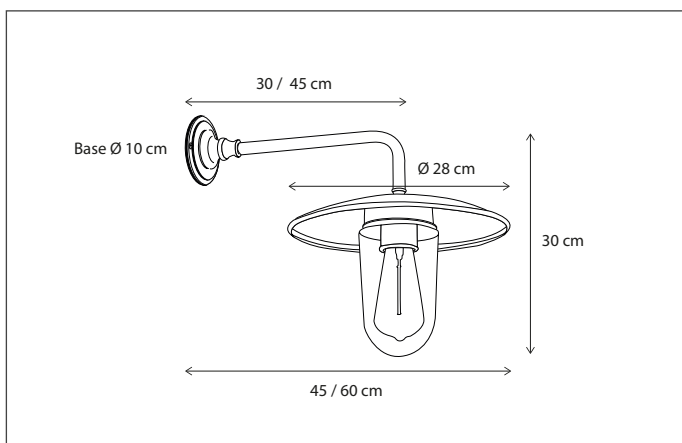

WALL | ELEBASE

OUTDOOR

SCAN & DISCOVER
THE ADVANTAGE OF BRASS

Contact us for:
Customization & connectivity

ELEBASE 90°

WALL

Lamps not included, consult light source guide for our advice.

387