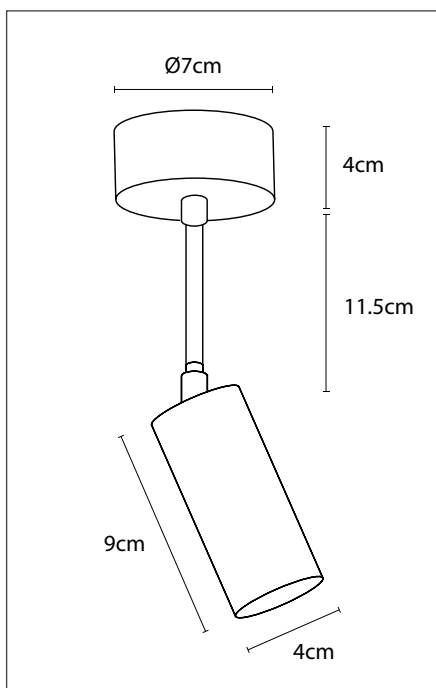

LIT ON LONG TUBE BASE

SPOT

Lamps not included, consult light source guide for our advice.

107

CODE	TYPE	FINISH	WATT	VOLT	FITTING
LIT001Y13	Lit on long tube base	Bronze	5	230	G4

Contact us for:
Customization & connectivity