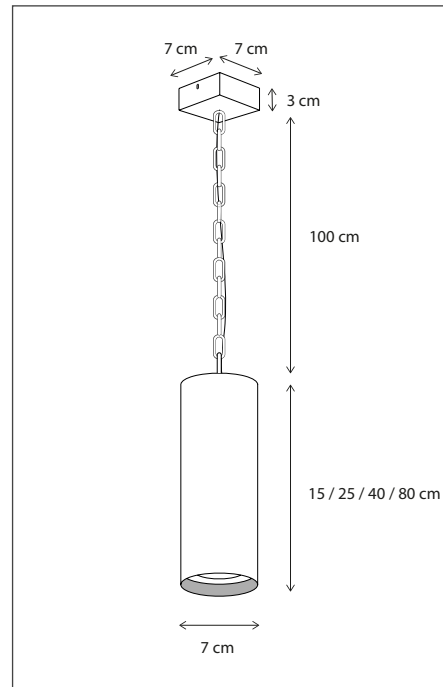

CODE	TYPE	FINISH	WATT	VOLT	FITTING
TBL001V15	Tubelum on square base 15 cm	Bronze	8	230	GU10
TBL001V25	Tubelum on square base 25 cm	Bronze	8	230	GU10
TBL001V40	Tubelum on square base 40 cm	Bronze	8	230	GU10
TBL001V80	Tubelum on square base 80 cm	Bronze	8	230	GU10