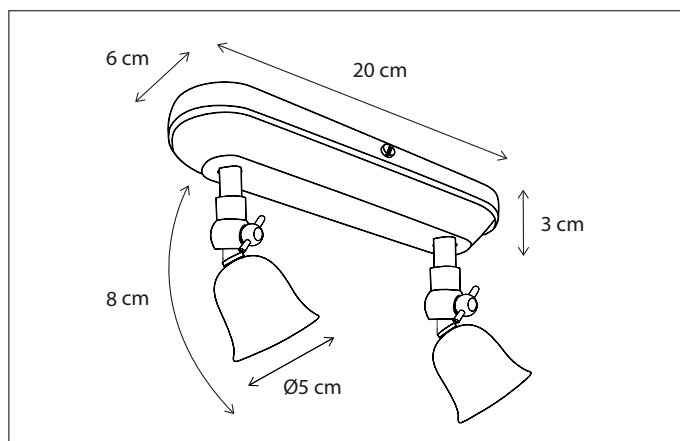

FLEURE ON ROUNDED PROFILE

SPOT

Lamps not included, consult light source guide for our advice.

158

CODE	TYPE	FINISH	WATT	VOLT	FITTING
FLE0L2O02	Fleure on rounded profile 2L	Bronze	2 x 5	230	G4
FLE1L2O02	Fleure on rounded profile 2L	Brushed nickel	2 x 5	230	G4
FLE2L2O02	Fleure on rounded profile 2L	Chrome	2 x 5	230	G4