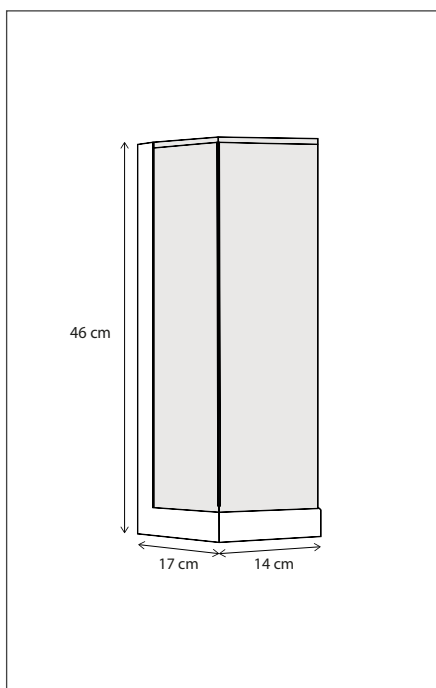

SEVERE ON L PROFILE

WALL

Shades not included, see p478 accessories for different options.
Switch can be integrated, see p492 accessories.
Lamps not included, consult light source guide for our advice.

277

CODE	TYPE	FINISH	WATT	VOLT	FITTING
SEV001LL5	Sévère on L profile	Bronze	15	230	E27
SEV101LL5	Sévère on L profile	Brushed nickel	15	230	E27
SEV201LL5	Sévère on L profile	Chrome	15	230	E27

Contact us for:
Customization & connectivity