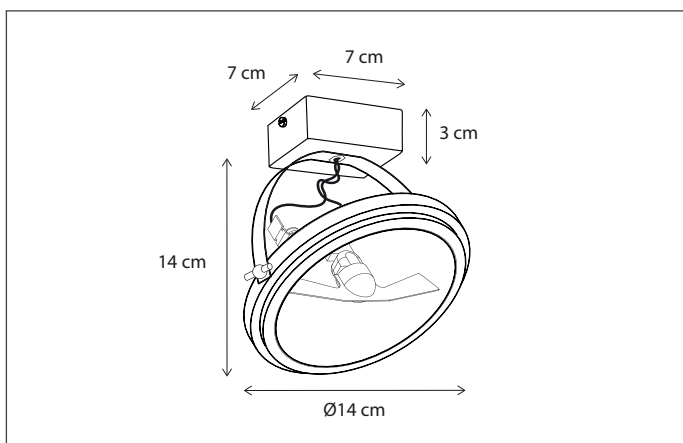

CENTONZE ON SQUARE BASE

SPOT

Lamps not included, consult light source guide for our advice.

97

CODE	TYPE	FINISH	WATT	VOLT	FITTING
CEN0L1V70	Centonze on square base	Bronze	15	230	G53
CEN1L1V70	Centonze on square base	Brushed nickel	15	230	G53
CEN2L1V70	Centonze on square base	Chrome	15	230	G53

Contact us for:
Customization & connectivity