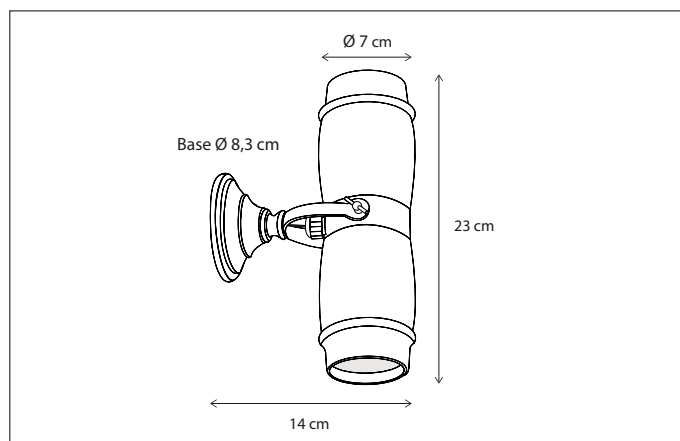

MICRO UP & DOWN MOUNTED BASE

WALL

For warmer light, add Kelvin Killer® see p474.
For enhanced light dispersion or anti-glare effect, add frosted glass filter see p474.
Lamps not included, consult light source guide for our advice.

358

CODE	TYPE	FINISH	WATT	VOLT	FITTING
MIC002001	Micro up & down mounted base	Bronze	2 x 6	230	GU10
MIC102001	Micro up & down mounted base	Brushed nickel	2 x 6	230	GU10
MIC202001	Micro up & down mounted base	Chrome	2 x 6	230	GU10

WALL | MICRO

OUTDOOR

SCAN & DISCOVER
THE ADVANTAGE OF BRASS

Contact us for:
Customization & connectivity