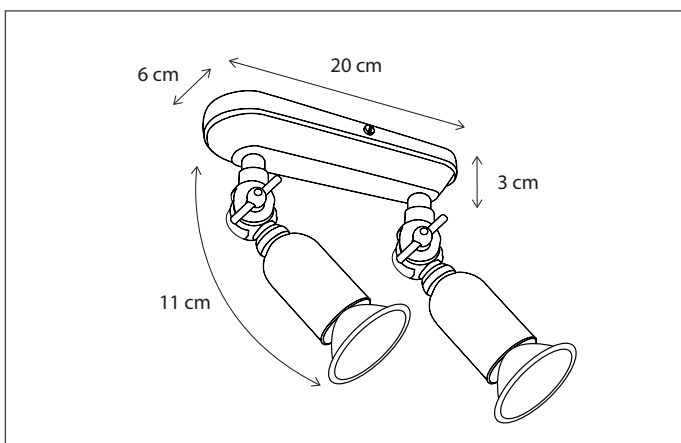

FISTON ON ROUNDED PROFILE

SPOT

Available in 2 versions: GU10 (no driver required) or BA15d (driver required & included).
Lamps not included, consult light source guide for our advice.

185

CODE	TYPE	FINISH	WATT	VOLT	FITTING
FIH002O02	Fiston on rounded profile 2L	Bronze	2 x 8	230	GU10
FIH102O02	Fiston on rounded profile 2L	Brushed nickel	2 x 8	230	GU10
FIH202O02	Fiston on rounded profile 2L	Chrome	2 x 8	230	GU10
FIS0L2O02	Fiston on rounded profile 2L	Bronze	2 x 8	230	BA15d
FIS1L2O02	Fiston on rounded profile 2L	Brushed nickel	2 x 8	230	BA15d
FIS2L2O02	Fiston on rounded profile 2L	Chrome	2 x 8	230	BA15d

Contact us for:
Customization & connectivity