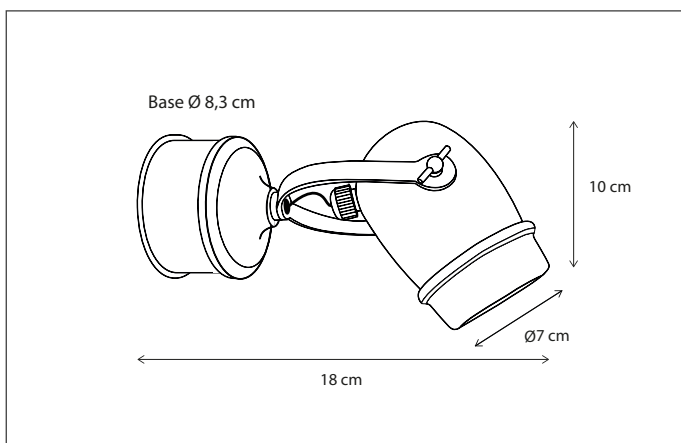

WALL | MICRO

OUTDOOR

SCAN & DISCOVER
THE ADVANTAGE OF BRASS

Contact us for:
Customization & connectivity

MICRO ON ROUND BASE

WALL

For warmer light, add Kelvin Killer® see p474.
For enhanced light dispersion or anti-glare effect, add frosted glass filter see p474.
Lamps not included, consult light source guide for our advice.