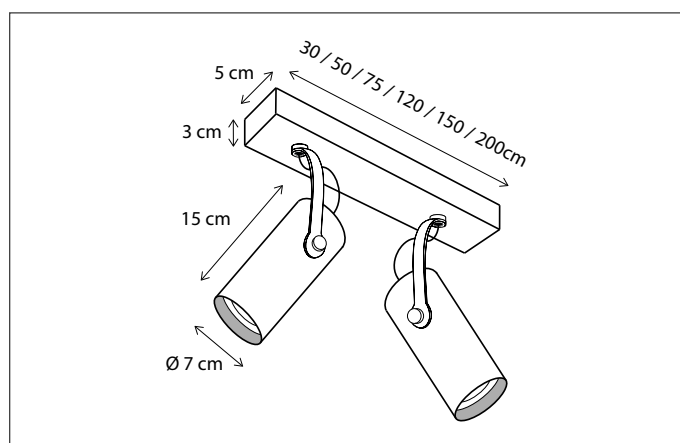

SPOT

The light source is easy to move up and down, enabling you to change the light effect.

Inside is polished brass to create a warm glow.

Lamps not included, consult light source guide for our advice.

196