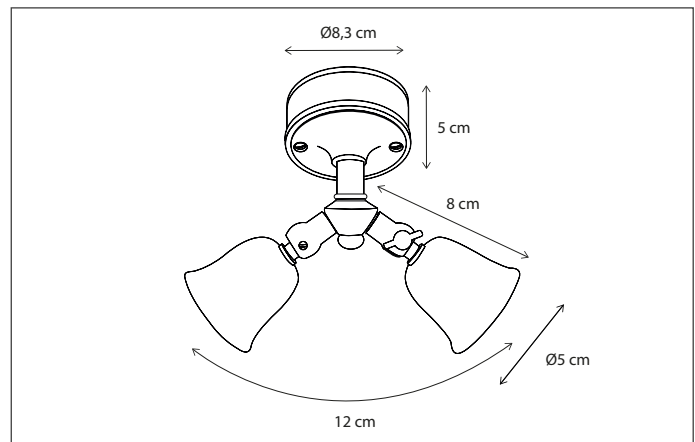

Lamps not included, consult light source guide for our advice.

170