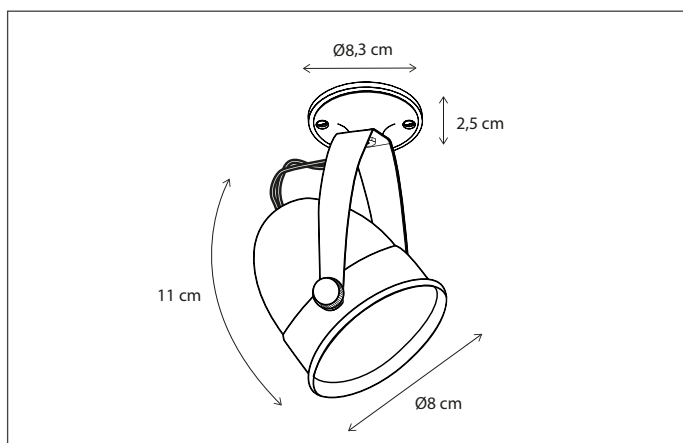

127

CODE	TYPE	FINISH	WATT	VOLT	FITTING
COM01G83	Comète mounted base	Bronze	8	230	GU10
COM11G83	Comète mounted base	Brushed nickel	8	230	GU10
COM21G83	Comète mounted base	Chrome	8	230	GU10
COM001G83	Comète mounted base	Bronze	8	12	BA15d
COM101G83	Comète mounted base	Brushed nickel	8	12	BA15d
COM201G83	Comète mounted base	Chrome	8	12	BA15d

Contact us for:
Customization & connectivity