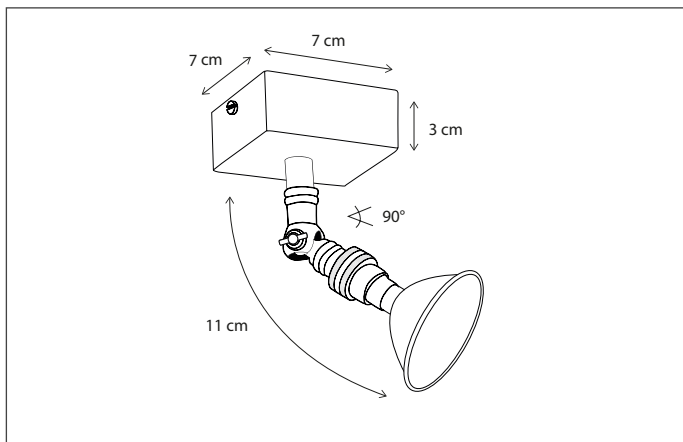

MARRON ON SQUARE BASE

SPOT

Lamps not included, consult light source guide for our advice.

115

CODE	TYPE	FINISH	WATT	VOLT	FITTING
MAR0L1V70	Marron on square base	Bronze	8	230	BA15d
MAR1L1V70	Marron on square base	Brushed nickel	8	230	BA15d
MAR2L1V70	Marron on square base	Chrome	8	230	BA15d

Contact us for:
Customization & connectivity