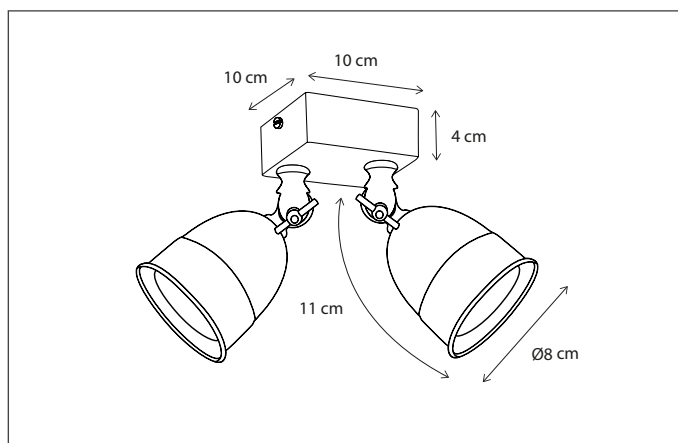

POIRE ON SQUARE BASE MEDIUM

SPOT

Available in 2 versions: GU10 (no driver required) or BA15d (driver required & included).

Lamps not included, consult light source guide for our advice.

148

CODE	TYPE	FINISH	WATT	VOLT	FITTING
POI0L2V10	Poire on square base 2L	Bronze	2 x 8	230	GU10
POI1L2V10	Poire on square base 2L	Brushed nickel	2 x 8	230	GU10
POI2L2V10	Poire on square base 2L	Chrome	2 x 8	230	GU10
POI002V10	Poire on square base 2L	Bronze	2 x 8	230	BA15d
POI102V10	Poire on square base 2L	Brushed nickel	2 x 8	230	BA15d
POI202V10	Poire on square base 2L	Chrome	2 x 8	230	BA15d