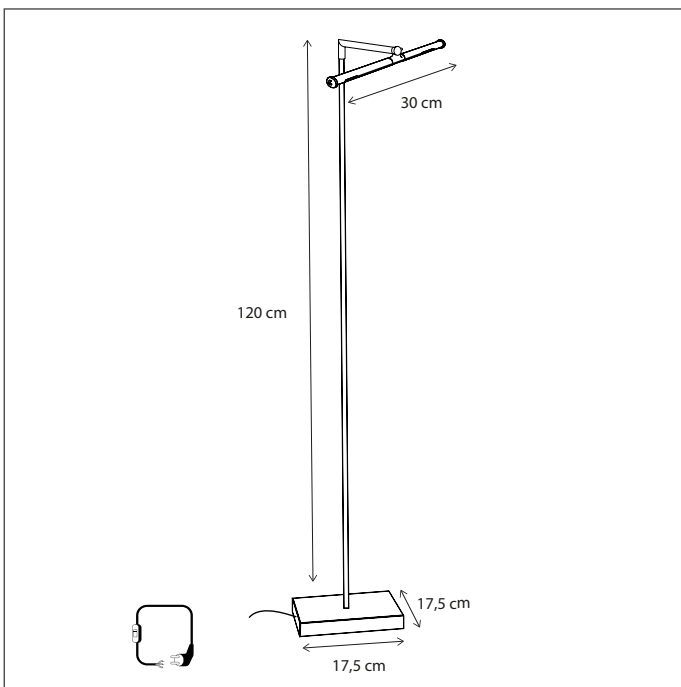

INDOOR | FLOOR | MICRO

SCAN & DISCOVER
OUR PATENTED KELVIN KILLER®

Contact us for:
Customization & connectivity

MATISSE

FLOOR

Integrated LED (2700K).

329

CODE	TYPE	FINISH	WATT	VOLT	FITTING
MAT025FLL	Matisse L floor	Bronze	2,8	230	-
MAT125FLL	Matisse L floor	Brushed nickel	2,8	230	-
MAT225FLL	Matisse L floor	Chrome	2,8	230	-
MAT325FLL	Matisse L floor	Polished brass	2,8	230	-