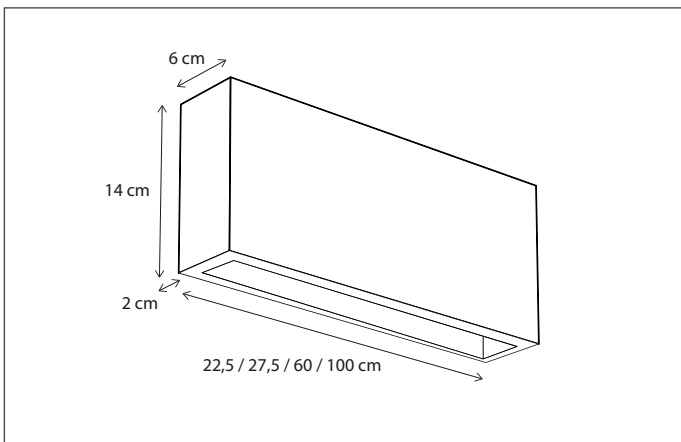

Q-BRI

WALL

Integrated LED 2700K
2 X 180 lumen

381

CODE	TYPE	FINISH	WATT	VOLT	FITTING
QBR0L2OUS	Q-Bri wall outdoor small 22,5 cm	Bronze	6	230	-
QBR0L2OUN	Q-Bri wall outdoor normal 27,5 cm	Bronze	6	230	-
QBR0L2OUL	Q-Bri wall outdoor medium 60 cm	Bronze	18	230	-
QBR1L2OUS	Q-Bri wall outdoor small 22,5 cm	Brushed nickel	6	230	-
QBR1L2OUN	Q-Bri wall outdoor normal 27,5 cm	Brushed nickel	6	230	-
QBR1L2OUL	Q-Bri wall outdoor medium 60 cm	Brushed nickel	18	230	-
QBR2L2OUS	Q-Bri wall outdoor small 22,5 cm	Chrome	6	230	-
QBR2L2OUN	Q-Bri wall outdoor normal 27,5 cm	Chrome	6	230	-
QBR2L2OUL	Q-Bri wall outdoor medium 60 cm	Chrome	18	230	-

Contact us for:
Customization & connectivity