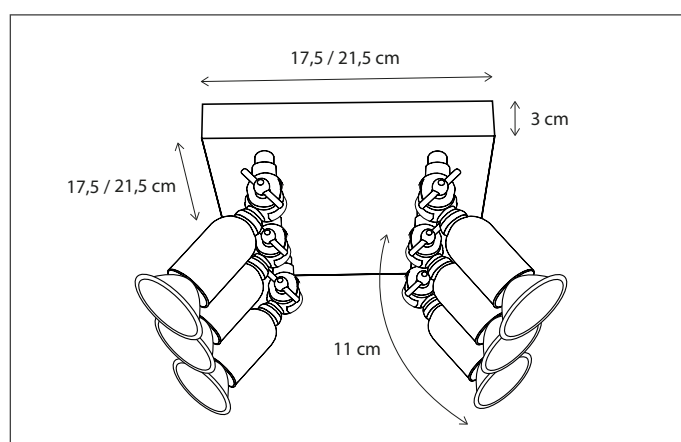

FISTON ON SQUARE BASE LARGE

SPOT

Available in 2 versions: GU10 (no driver required) or BA15d (driver required & included).

Lamps not included, consult light source guide for our advice.

188

CODE	TYPE	FINISH	WATT	VOLT	FITTING
FIH004V17	Fiston on square base 4L	Bronze	4 x 8	230	GU10
FIH006V21	Fiston on square base 6L	Bronze	6 x 8	230	GU10
FIH104V17	Fiston on square base 4L	Brushed nickel	4 x 8	230	GU10
FIH106V21	Fiston on square base 6L	Brushed nickel	6 x 8	230	GU10
FIH204V17	Fiston on square base 4L	Chrome	4 x 8	230	GU10
FIH206V21	Fiston on square base 6L	Chrome	6 x 8	230	GU10
FIS0L4V17	Fiston on square base 4L	Bronze	4 x 8	230	BA15d
FIS0L6V21	Fiston on square base 6L	Bronze	6 x 8	230	BA15d
FIS1L4V17	Fiston on square base 4L	Brushed nickel	4 x 8	230	BA15d
FIS1L6V21	Fiston on square base 6L	Brushed nickel	6 x 8	230	BA15d
FIS2L4V17	Fiston on square base 4L	Chrome	4 x 8	230	BA15d
FIS2L6V21	Fiston on square base 6L	Chrome	6 x 8	230	BA15d