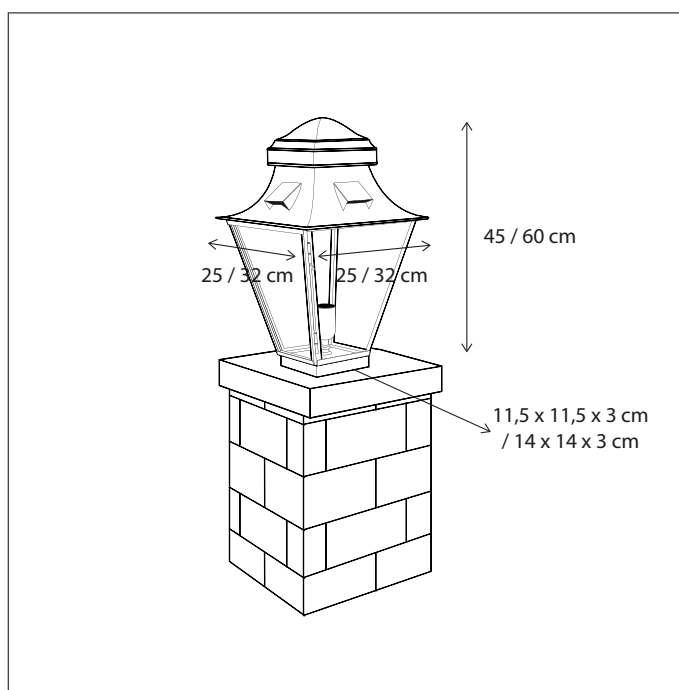

GRACIEUZE BOTTOM PLATE SMALL/NORMAL

GROUND & POLE

An extra spot can be added in the ceiling of the normal variant (1L --> 2L).

Lamps not included, consult light source guide for our advice.

428

CODE	TYPE	FINISH	WATT	VOLT	FITTING
GRA001PM3	Gracieuze bottom plate small 1L	Bronze	15	230	E27
GRA001PM5	Gracieuze bottom plate normal 1L	Bronze	15	230	E27
GRA002PM5	Gracieuze bottom plate normal 2L	Bronze	15 + 8	230	E27 + GU10

GROUND & POLE | GRACIEUZE

OUTDOOR

SCAN & DISCOVER
THE ADVANTAGE OF BRASS

Contact us for:
Customization & connectivity