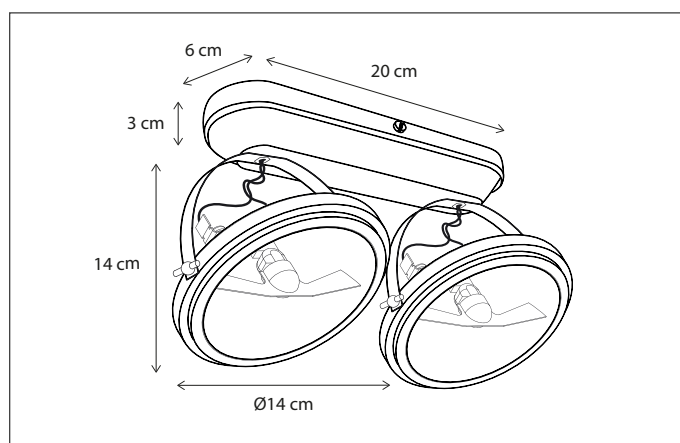

CENTONZE ON ROUNDED PROFILE

SPOT

Lamps not included, consult light source guide for our advice.

96

CODE	TYPE	FINISH	WATT	VOLT	FITTING
CEN0L2O02	Centonze on rounded profile 2L	Bronze	2 x 15	230	G53
CEN1L2O02	Centonze on rounded profile 2L	Brushed nickel	2 x 15	230	G53
CEN2L2O02	Centonze on rounded profile 2L	Chrome	2 x 15	230	G53

INDOOR | SPOT | CENTONZE

SCAN & DISCOVER
OUR PATENTED KELVIN KILLER®

Contact us for:
Customization & connectivity