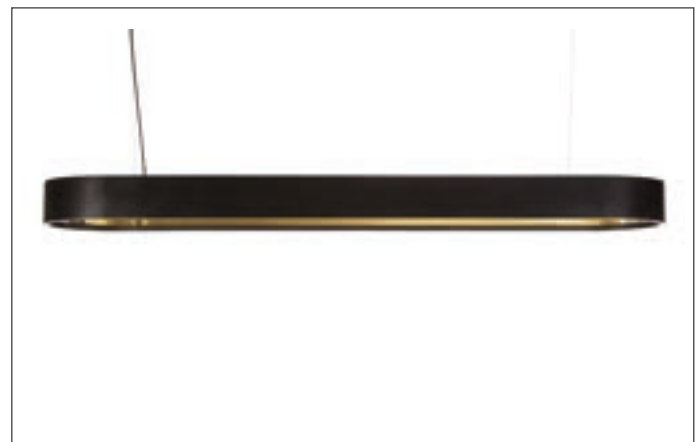

Contact us for:
Customization & connectivity

ECLIPS ROUND

SUSPENSION

2 integrated LED-strips (top and bottom).
For control/connectivity options, see p494 accessories.

34

CODE	TYPE	FINISH	WATT	VOLT	FITTING
ECS05IR06	Eclips suspension round 60 cm	Bronze	2 x 21	230	-
ECS05IR08	Eclips suspension round 80 cm	Bronze	2 x 27	230	-
ECS05IR10	Eclips suspension round 100 cm	Bronze	2 x 35	230	-
ECS05IR12	Eclips suspension round 125 cm	Bronze	2 x 44	230	-
ECS05IR15	Eclips suspension round 150 cm	Bronze	2 x 53	230	-
ECS05IR20	Eclips suspension round 200 cm	Bronze	2 x 71	230	-
ECS05IR25	Eclips suspension round 250 cm	Bronze	2 x 87	230	-

ECLIPS OVAL

SUSPENSION

2 integrated LED-strips 2700K (top and bottom).
For control/connectivity options, see p494 accessories.

35

CODE	TYPE	FINISH	WATT	VOLT	FITTING
ECS05I406	Eclips suspension oval 60 cm - 40 cm	Bronze	2 x 18	230	-
ECS05I410	Eclips suspension oval 100 cm - 40 cm	Bronze	2 x 27	230	-
ECS05I414	Eclips suspension oval 140 cm - 40 cm	Bronze	2 x 38	230	-
ECS05I418	Eclips suspension oval 180 cm - 40 cm	Bronze	2 x 45	230	-
ECS05I422	Eclips suspension oval 220 cm - 40 cm	Bronze	2 x 54	230	-