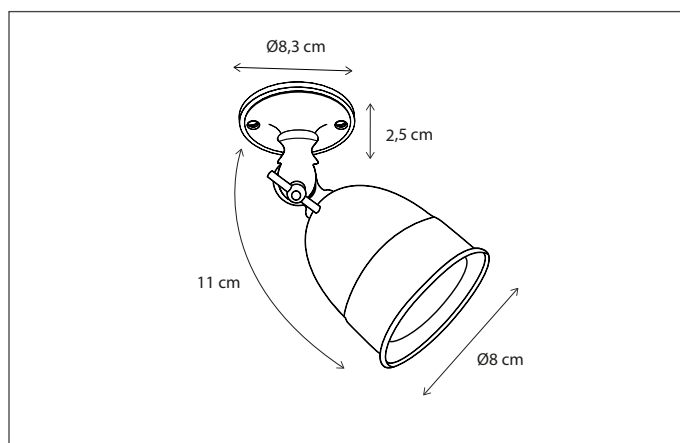

Available in 2 versions: GU10 (no driver required) or BA15d (driver required).
For BA15d, select the correct driver p486 accessories.
Lamps not included, consult light source guide for our advice.

144