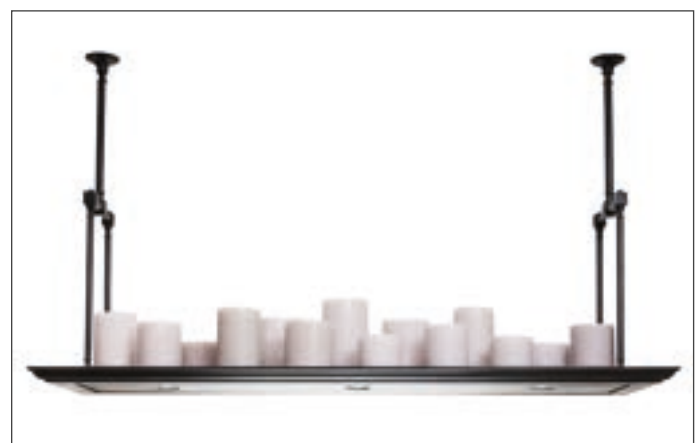

2 circuits:

1. GU10 LED spots at the bottom for functional light (light source excluded).
2. Integrated LED-discs to create candle effect for atmosphere creation.

For control/connectivity options, see p494 accessories.