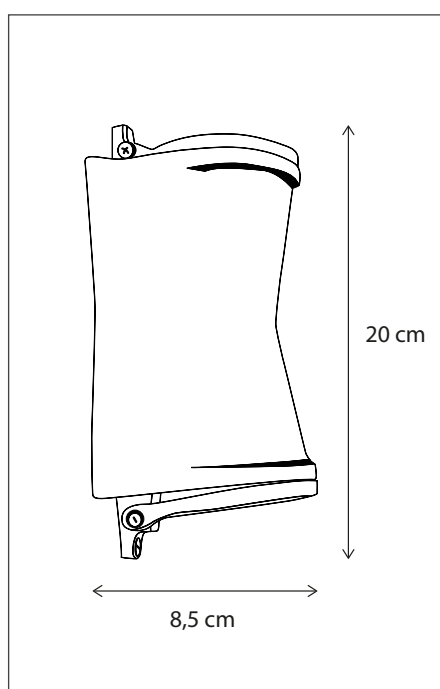

BALUME UP & DOWN

WALL

For warmer light, add Kelvin Killer® - see p 474.
Lamps not included, consult light source guide for our advice.

241

CODE	TYPE	FINISH	WATT	VOLT	FITTING
BAL002UD1	Balume up & down	Bronze	2 x 8	230	GU10
BAL102UD1	Balume up & down	Brushed nickel	2 x 8	230	GU10
BAL202UD1	Balume up & down	Chrome	2 x 8	230	GU10

Contact us for:
Customization & connectivity