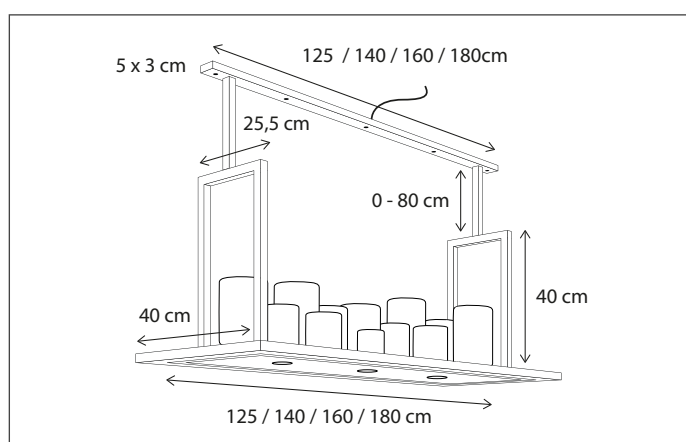

2 circuits:

1. GU10 LED spots at the bottom for functional light (light source excluded).
2. Integrated LED-discs to create candle effect for atmosphere creation.

For control/connectivity options, see p494 accessories.