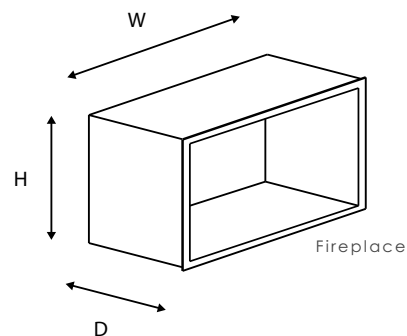

STEP 5: Measure the dimensions of your fireplace. W x D x H