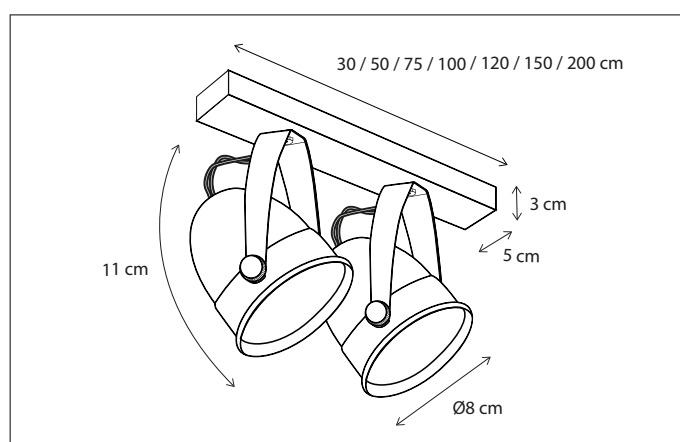

Lamps not included, consult light source guide for our advice.

136

CODE	TYPE	FINISH	WATT	VOLT	FITTING
COM0L2B03	Comète on profile 30 cm - 2L	Bronze	2 x 8	230	GU10
COM0L3B05	Comète on profile 50 cm - 3L	Bronze	3 x 8	230	GU10
COM0L4B07	Comète on profile 75 cm - 4L	Bronze	4 x 8	230	GU10
COM0L4B10	Comète on profile 100 cm - 4L	Bronze	4 x 8	230	GU10
COM0L4B12	Comète on profile 120 cm - 4L	Bronze	4 x 8	230	GU10
COM0L4B15	Comète on profile 150 cm - 4L	Bronze	4 x 8	230	GU10
COM0L4B20	Comète on profile 200 cm - 4L	Bronze	4 x 8	230	GU10
COM0L1XTR	Comète extra mounted on profile	Bronze	8	230	GU10
COM1L2B03	Comète on profile 30 cm - 2L	Brushed nickel	2 x 8	230	GU10
COM1L3B05	Comète on profile 50 cm - 3L	Brushed nickel	3 x 8	230	GU10
COM1L4B07	Comète on profile 75 cm - 4L	Brushed nickel	4 x 8	230	GU10
COM1L4B10	Comète on profile 100 cm - 4L	Brushed nickel	4 x 8	230	GU10
COM1L4B12	Comète on profile 120 cm - 4L	Brushed nickel	4 x 8	230	GU10
COM1L4B15	Comète on profile 150 cm - 4L	Brushed nickel	4 x 8	230	GU10