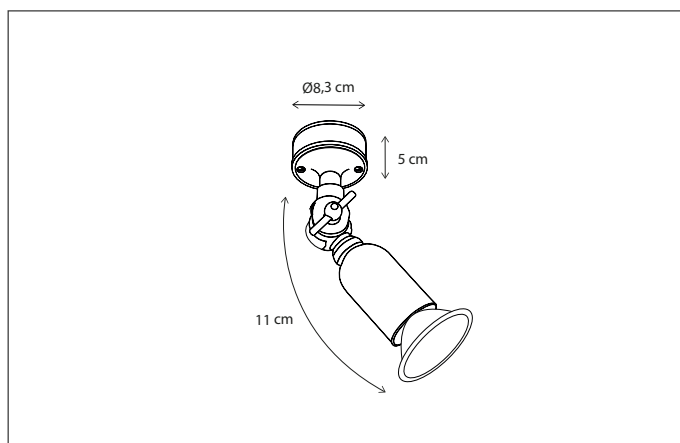

FISTON ON ROUND BASE

SPOT

Available in 2 versions: GU10 (no driver required) or BA15d (driver required & included).

Lamps not included, consult light source guide for our advice.

184

CODE	TYPE	FINISH	WATT	VOLT	FITTING
FIH001F83	Fiston on round base	Bronze	8	230	GU10
FIH101F83	Fiston on round base	Brushed nickel	8	230	GU10
FIH201F83	Fiston on round base	Chrome	8	230	GU10
FIS011F83	Fiston on round base	Bronze	8	230	BA15d
FIS111F83	Fiston on round base	Brushed nickel	8	230	BA15d
FIS211F83	Fiston on round base	Chrome	8	230	BA15d