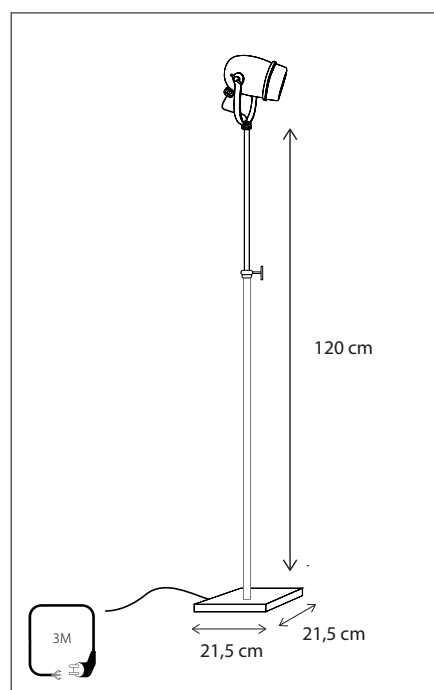

MICRO FLOOR

FLOOR & TABLE

For warmer light, add Kelvin Killer® see p474.
For enhanced light dispersion or anti-glare effect, add frosted glass filter see p474.
Lamps not included, consult light source guide for our advice.

452

CODE	TYPE	FINISH	WATT	VOLT	FITTING
MIC001007	Micro floor outdoor	Bronze	6	230	GU10
MIC101007	Micro floor outdoor	Brushed nickel	6	230	GU10
MIC201007	Micro floor outdoor	Chrome	6	230	GU10

FLOOR & TABLE | MICRO

OUTDOOR

SCAN & DISCOVER
THE ADVANTAGE OF BRASS

Contact us for:
Customization & connectivity