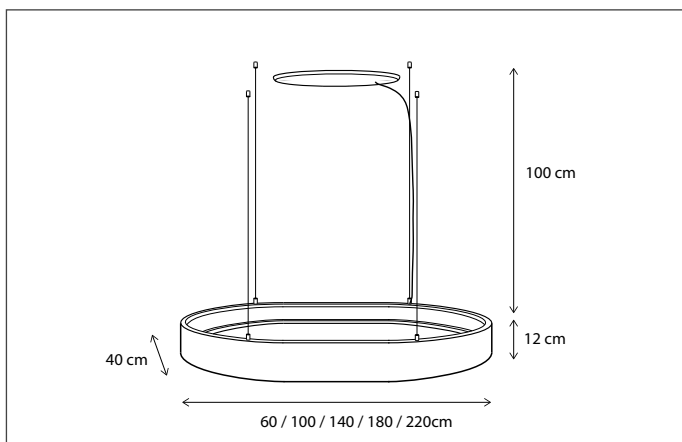

Contact us for:
Customization & connectivity

ECLIPS ROUND

SUSPENSION

2 integrated LED-strips (top and bottom).
For control/connectivity options, see p494 accessories.

34

CODE	TYPE	FINISH	WATT	VOLT	FITTING
ECS05IR06	Eclips suspension round 60 cm	Bronze	2 x 21	230	-
ECS05IR08	Eclips suspension round 80 cm	Bronze	2 x 27	230	-
ECS05IR10	Eclips suspension round 100 cm	Bronze	2 x 35	230	-
ECS05IR12	Eclips suspension round 125 cm	Bronze	2 x 44	230	-
ECS05IR15	Eclips suspension round 150 cm	Bronze	2 x 53	230	-
ECS05IR20	Eclips suspension round 200 cm	Bronze	2 x 71	230	-
ECS05IR25	Eclips suspension round 250 cm	Bronze	2 x 87	230	-

ECLIPS OVAL

SUSPENSION

2 integrated LED-strips 2700K (top and bottom).
For control/connectivity options, see p494 accessories.

35

CODE	TYPE	FINISH	WATT	VOLT	FITTING
ECS05I406	Eclips suspension oval 60 cm - 40 cm	Bronze	2 x 18	230	-
ECS05I410	Eclips suspension oval 100 cm - 40 cm	Bronze	2 x 27	230	-
ECS05I414	Eclips suspension oval 140 cm - 40 cm	Bronze	2 x 38	230	-
ECS05I418	Eclips suspension oval 180 cm - 40 cm	Bronze	2 x 45	230	-
ECS05I422	Eclips suspension oval 220 cm - 40 cm	Bronze	2 x 54	230	-