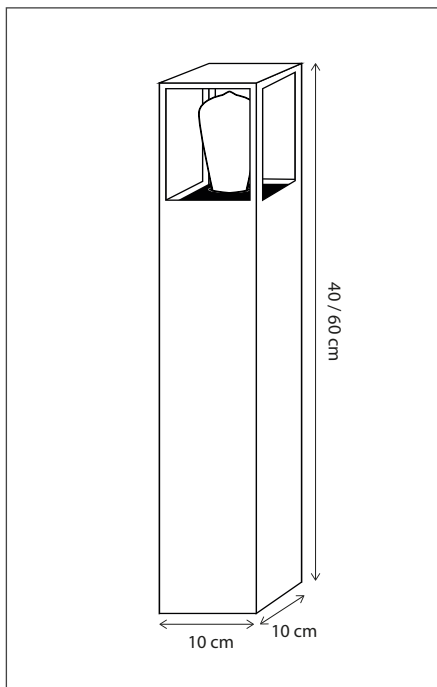

VITRINE

GROUND & POLE

Lamps not included, consult light source guide for our advice.

427

CODE	TYPE	FINISH	WATT	VOLT	FITTING
VIT001P40	Vitrine pole 40 cm	Bronze	15	230	E27
VIT001P60	Vitrine pole 60 cm	Bronze	15	230	E27
VIT101P40	Vitrine pole 40 cm	Brushed nickel	15	230	E27
VIT101P60	Vitrine pole 60 cm	Brushed nickel	15	230	E27
VIT201P40	Vitrine pole 40 cm	Chrome	15	230	E27
VIT201P60	Vitrine pole 60 cm	Chrome	15	230	E27

Contact us for:
Customization & connectivity

GROUND & POLE | VITRINE

OUTDOOR