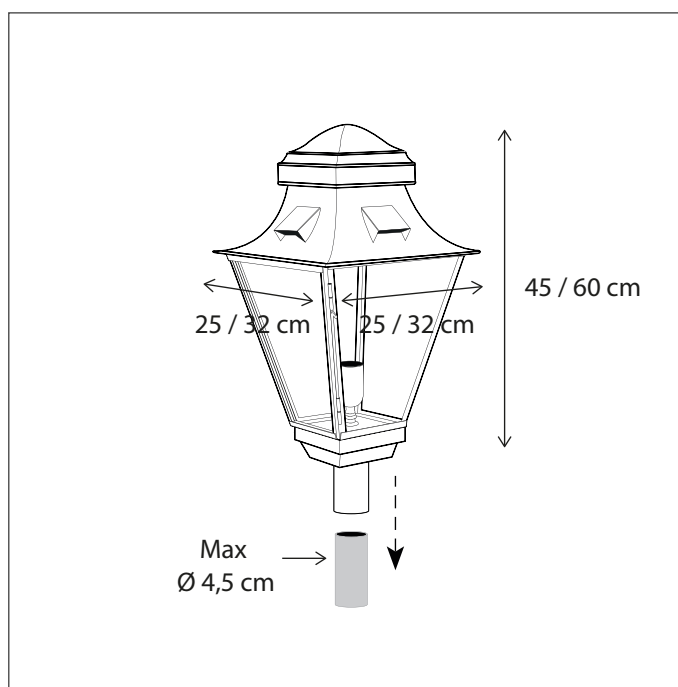

GRACIEUZE POLE SMALL/NORMAL

GROUND & POLE

An extra spot can be added in the ceiling of the normal variant (1L --> 2L).

Pole available on request.

Lamps not included, consult light source guide for our advice.

434

CODE	TYPE	FINISH	WATT	VOLT	FITTING
GRA001TM3	Gracieuze pole small 1L	Bronze	15	230	E27
GRA001TM5	Gracieuze pole normal 1L	Bronze	15	230	E27
GRA002TM5	Gracieuze pole normal 2L	Bronze	15 + 8	230	E27 + GU10

GROUND & POLE | GRACIEUZE

OUTDOOR

SCAN & DISCOVER
THE ADVANTAGE OF BRASS

Contact us for:
Customization & connectivity