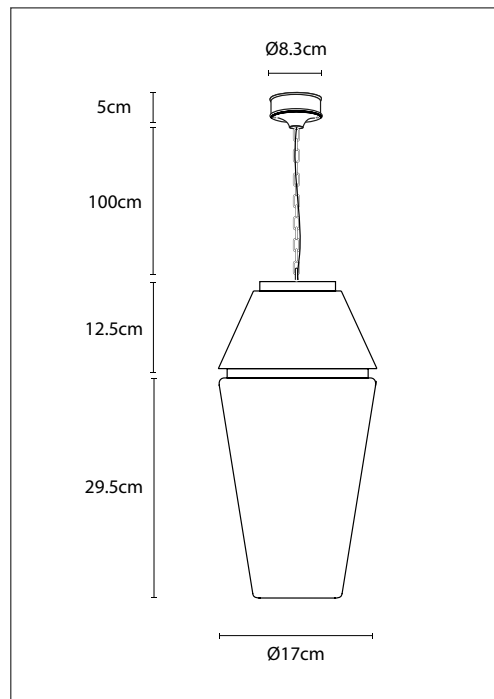

Lamps not included, consult light source guide for our advice.

40