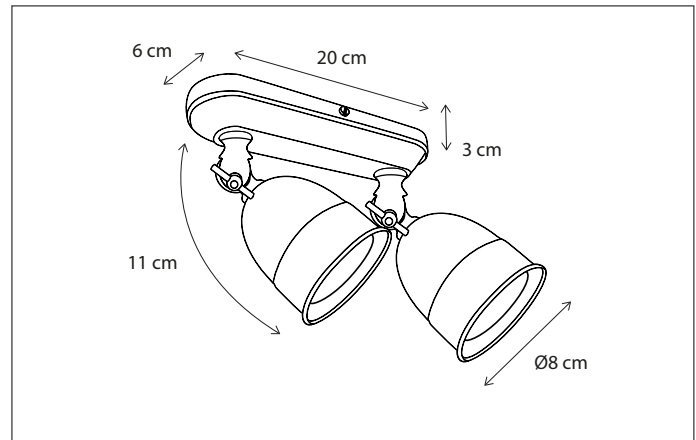

Available in 2 versions: GU10 (no driver required) or BA15d (driver required & included).

Lamps not included, consult light source guide for our advice.

146