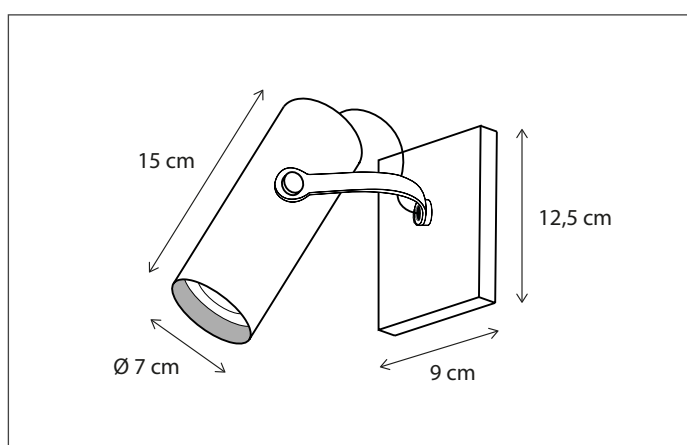

TUBELUM ON RECTANGULAR BASE

WALL

The light source is easy to move up and down, enabling you to change the light effect.
Inside is polished brass to create a warm glow.

Lamps not included, consult light source guide for our advice.

257

CODE	TYPE	FINISH	WATT	VOLT	FITTING
TBL001006	Tubelum wall on rectangular base	Bronze	8	230	GU10

Contact us for:
Customization & connectivity