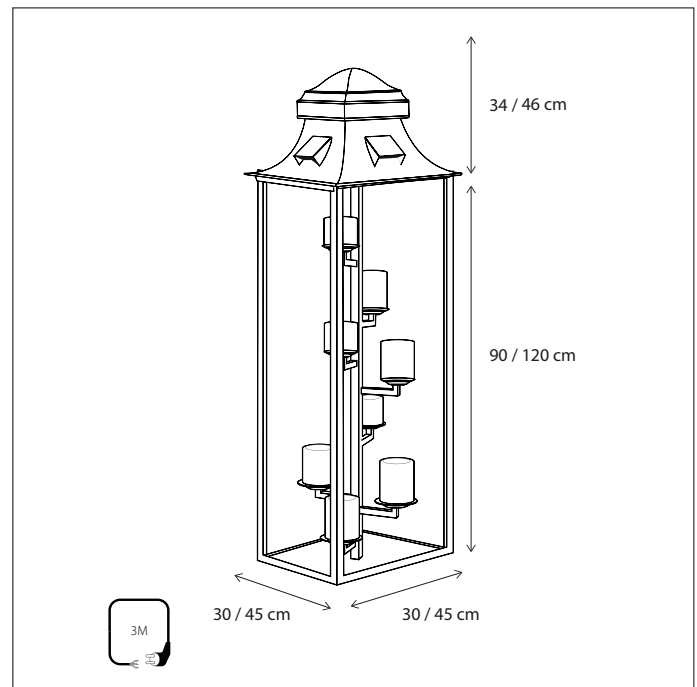

Integrated push dimmer for adjustable candle effect.

For control/connectivity options, see p494 accessories.

446