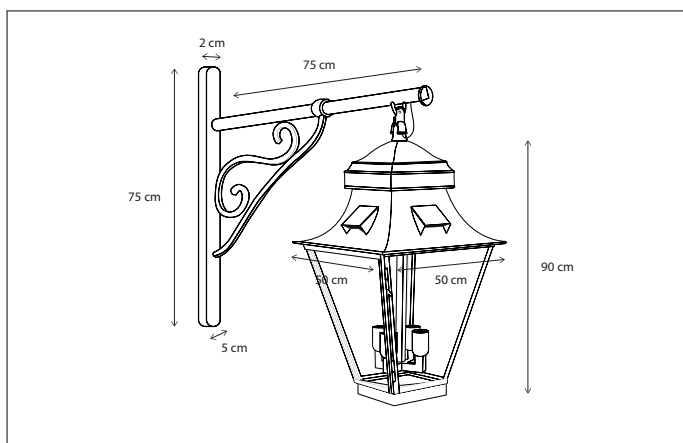

WALL | GRACIEUZE

OUTDOOR

SCAN & DISCOVER
THE ADVANTAGE OF BRASS

Contact us for:
Customization & connectivity

GRACIEUZE ON BRACKET GRAND

WALL

4 extra GU10 spots can be added in the ceiling of the grand variant (4L --> 8L).
Bracket galvanised steel.
Lamps not included, consult light source guide for our advice.