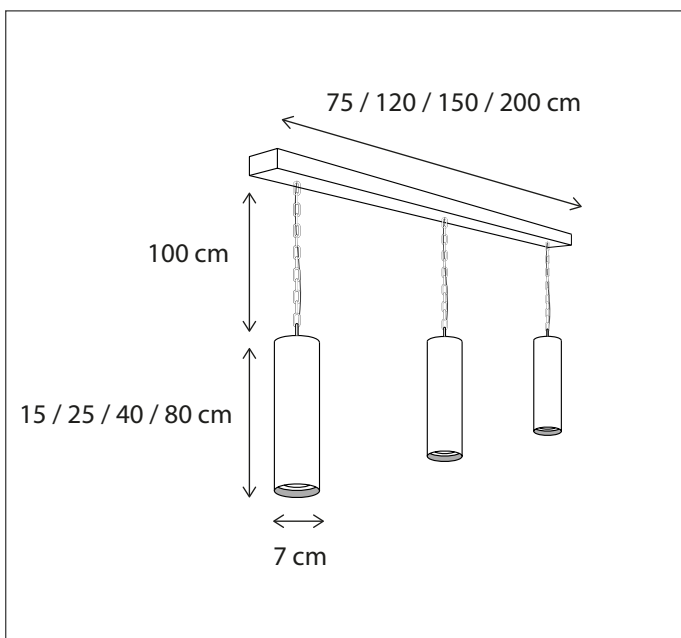

TUBELUM ON PROFILE

SUSPENSION

The light source is easy to move up and down, enabling you to change the light effect.

Inside is polished brass to create a warm glow.

Suspension is standard with fabric cable.

Lamps not included, consult light source guide for our advice

55

CODE	TYPE	FINISH	WATT	VOLT	FITTING
TBL002B15	Tubelum on profile 75 cm - 2L - 15 cm	Bronze	2 x 8	230	GU10
TBL002B25	Tubelum on profile 75 cm - 2L - 25 cm	Bronze	2 x 8	230	GU10
TBL002B40	Tubelum on profile 75 cm - 2L - 40 cm	Bronze	2 x 8	230	GU10
TBL002B80	Tubelum on profile 75 cm - 2L - 80 cm	Bronze	2 x 8	230	GU10
TBL003B15	Tubelum on profile 120 cm - 3L - 15 cm	Bronze	3 x 8	230	GU10
TBL003B25	Tubelum on profile 120 cm - 3L - 25 cm	Bronze	3 x 8	230	GU10
TBL003B40	Tubelum on profile 120 cm - 3L - 40 cm	Bronze	3 x 8	230	GU10
TBL003B80	Tubelum on profile 120 cm - 3L - 80 cm	Bronze	3 x 8	230	GU10

See next page for more models.

Contact us for:

Customization & connectivity