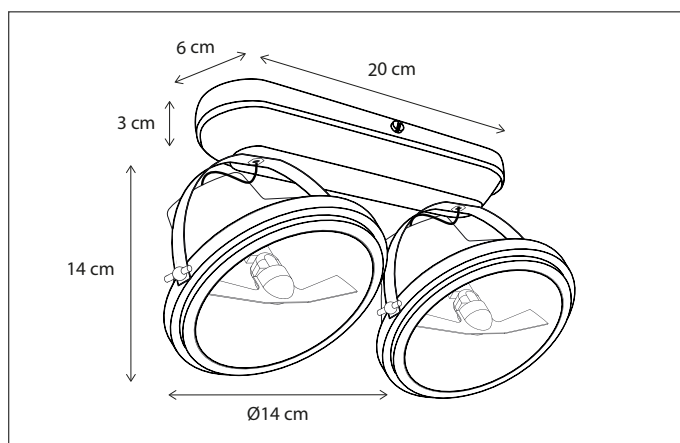

COUPETTE ON ROUNDED PROFILE

SPOT

Charmed by this design?
All Centonze items can be made available in Coupette variant.
Lamps not included, consult light source guide for our advice.

104

CODE	TYPE	FINISH	WATT	VOLT	FITTING
COU0L2O02	Coupette on rounded profile	Bronze	15	230	GU10

INDOOR | SPOT | COUPETTE

SCAN & DISCOVER
OUR PATENTED KELVIN KILLER®

Contact us for:
Customization & connectivity