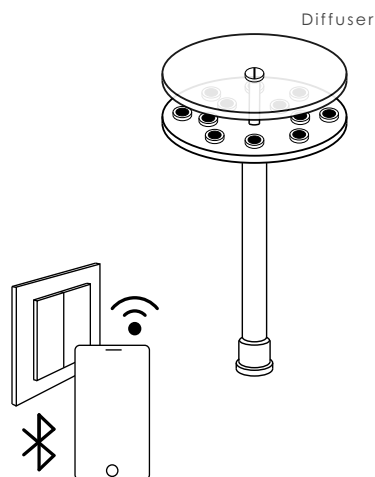

STEP 4: Optional: LED diffusers. LED diffusers (1 item/candle) mask the LED technology and are useful for candles placed on a table or close to the ground.