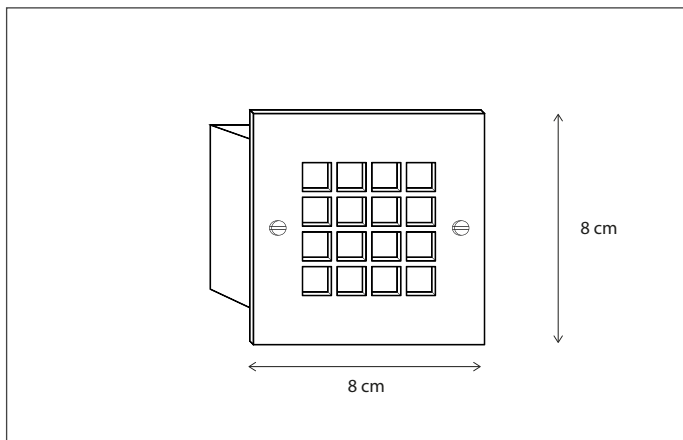

GRILLE CARRE

WALL

Integrated LED (2700K).

393

CODE	TYPE	FINISH	WATT	VOLT	FITTING
GR1001081	Grille carré 8 cm	Bronze	4	230	-
GR1101081	Grille carré 8 cm	Brushed nickel	4	230	-
GR1201081	Grille carré 8 cm	Chrome	4	230	-
GR1301081	Grille carré 8 cm	Polished brass	4	230	-

Contact us for:
Customization & connectivity

SCAN & DISCOVER
THE ADVANTAGE OF BRASS

WALL | GRILLE

OUTDOOR