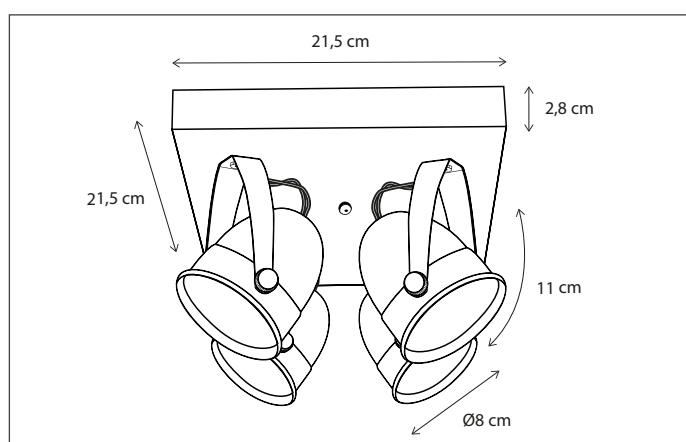

COMETE ON SQUARE BASE LARGE

SPOT

Available in 2 versions: GU10 (no driver required) or BA15d (driver required & included).
Lamps not included, consult light source guide for our advice.

133

CODE	TYPE	FINISH	WATT	VOLT	FITTING
COM0L4V21	Comète on square base 4L	Bronze	4 x 8	230	GU10
COM1L4V21	Comète on square base 4L	Brushed nickel	4 x 8	230	GU10
COM2L4V21	Comète on square base 4L	Chrome	4 x 8	230	GU10
COM004V21	Comète on square base 4L	Bronze	4 x 8	230	BA15d
COM104V21	Comète on square base 4L	Brushed nickel	4 x 8	230	BA15d
COM204V21	Comète on square base 4L	Chrome	4 x 8	230	BA15d

Contact us for:
Customization & connectivity