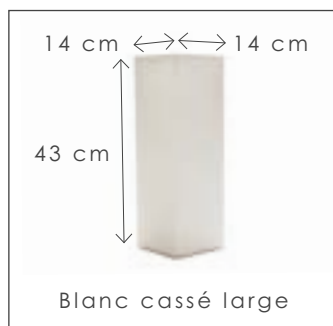

SHADE SEVERE

ACCESSORIES

478

CODE

TYPE

FINISH

SHSEV4BLC

Shade blanc cassé small E27

Blanc cassé

SHSEV4LPC

Shade pirée chiné small E27

Pirée chiné

SHSEVPBLC

Shade blanc cassé large E27

Blanc cassé

SHSEVPLPC

Shade pirée chiné large E27

Pirée chiné