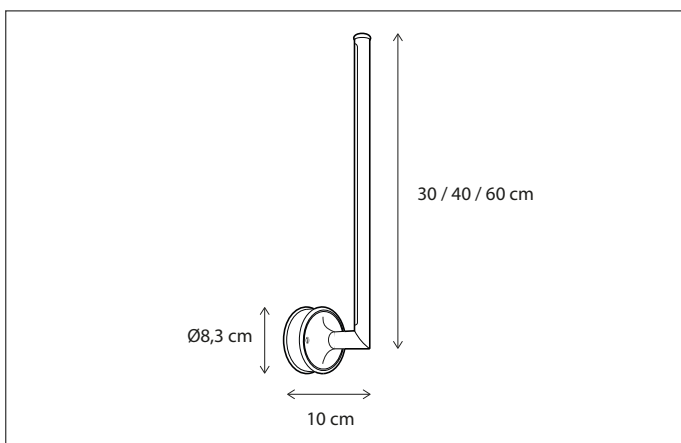

MATISSE

WALL

Integrated LED (2500K)

245

CODE	TYPE	FINISH	WATT	VOLT	FITTING
MAT025UP3	Matisse wall up 30 cm	Bronze	2,8	230	-
MAT025UP4	Matisse wall up 40 cm	Bronze	4,2	230	-
MAT025UP6	Matisse wall up 60 cm	Bronze	7	230	-
MAT125UP3	Matisse wall up 30 cm	Brushed nickel	2,8	230	-
MAT125UP4	Matisse wall up 40 cm	Brushed nickel	4,2	230	-
MAT125UP6	Matisse wall up 60 cm	Brushed nickel	7	230	-
MAT225UP3	Matisse wall up 30 cm	Chrome	2,8	230	-
MAT225UP4	Matisse wall up 40 cm	Chrome	4,2	230	-
MAT225UP6	Matisse wall up 60 cm	Chrome	7	230	-
MAT325UP3	Matisse wall up 30 cm	Polished brass	2,8	230	-
MAT325UP4	Matisse wall up 40 cm	Polished brass	4,2	230	-
MAT325UP6	Matisse wall up 60 cm	Polished brass	7	230	-

Contact us for:
Customization & connectivity