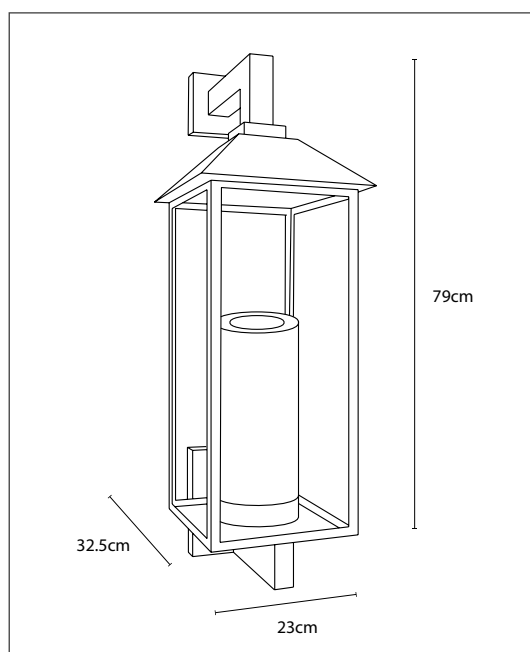

NOBLESSE BELLEFEU

WALL

Integrated push dimmer for adjustable candle effect.

For control/connectivity options, see p494 accessories.

374

CODE	TYPE	FINISH	WATT	VOLT	FITTING
NBL0B1W50	Noblesse bellefeu wall - 1 candle alabaster	Bronze	2,4	230	-

WALL | NOBLESSE

OUTDOOR

SCAN & DISCOVER
THE BELLEFEU EFFECT

Contact us for:
Customization & connectivity