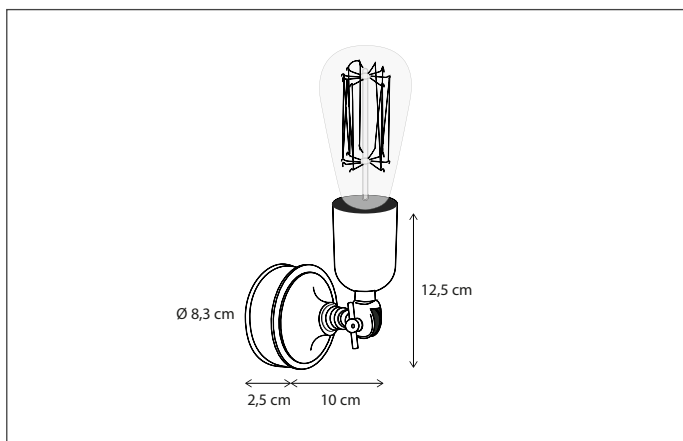

FILOU ON ROUND BASE

WALL

Lamps not included, consult light source guide for our advice.

259

CODE	TYPE	FINISH	WATT	VOLT	FITTING
FIL001F83	Filou wall on round base	Bronze	15	230	E27
FIL101F83	Filou wall on round base	Brushed nickel	15	230	E27
FIL201F83	Filou wall on round base	Chrome	15	230	E27

Contact us for:
Customization & connectivity