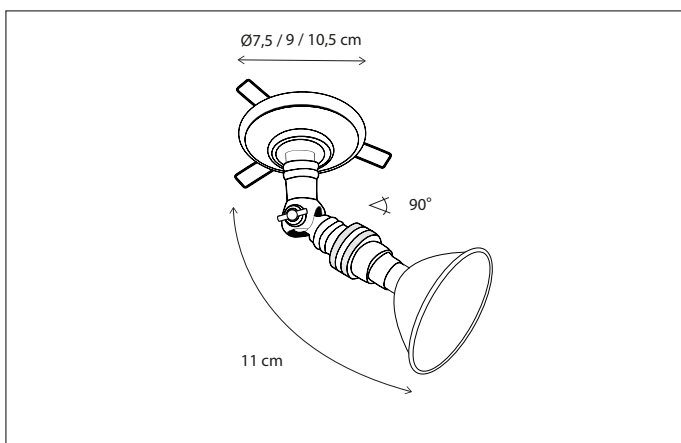

MARRON ROSAS WITH SPRINGS

SPOT

Select the correct driver, see p486 accessories.
Lamps not included, consult light source guide for our advice.

111

CODE	TYPE	FINISH	WATT	VOLT	FITTING
MAR0L1J75	Marron rosas with springs 7,5 cm	Bronze	8	12	BA15d
MAR0L1J90	Marron rosas with springs 9 cm	Bronze	8	12	BA15d
MAR0L1J10	Marron rosas with springs 10,5 cm	Bronze	8	12	BA15d
MAR1L1J75	Marron rosas with springs 7,5 cm	Brushed nickel	8	12	BA15d
MAR1L1J90	Marron rosas with springs 9 cm	Brushed nickel	8	12	BA15d
MAR1L1J10	Marron rosas with springs 10,5 cm	Brushed nickel	8	12	BA15d
MAR2L1J75	Marron rosas with springs 7,5 cm	Chrome	8	12	BA15d
MAR2L1J90	Marron rosas with springs 9 cm	Chrome	8	12	BA15d
MAR2L1J10	Marron rosas with springs 10,5 cm	Chrome	8	12	BA15d

Contact us for:
Customization & connectivity