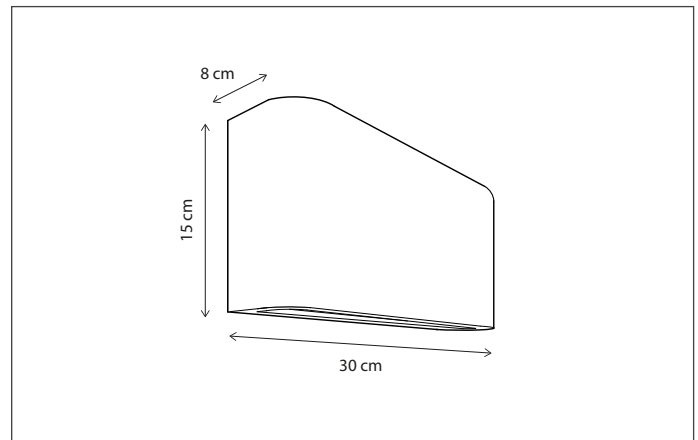

264

CODE	TYPE	FINISH	WATT	VOLT	FITTING
ECW0C1002	Eclips wall	Bronze	1 x 9	230	R7S

BEAUTIQUE PIPE

WALL

Built-in depth of minimal 12cm required for installation.
Lamps not included, consult light source guide for our advice.
Bellefeu® technology can be integrated.