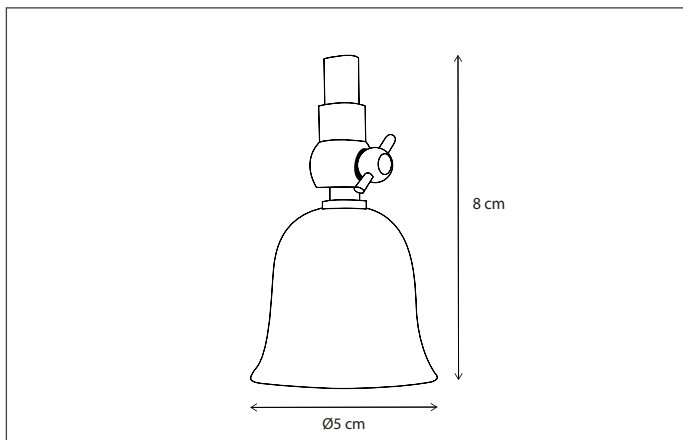

FLEURE M10

SPOT

Select the correct driver, see p486 accessories.
Lamps not included, consult light source guide for our advice.

163

CODE	TYPE	FINISH	WATT	VOLT	FITTING
FLE01M01	Fleure M10	Bronze	5	12	G4
FLE11M01	Fleure M10	Brushed nickel	5	12	G4
FLE21M01	Fleure M10	Chrome	5	12	G4

Contact us for:
Customization & connectivity