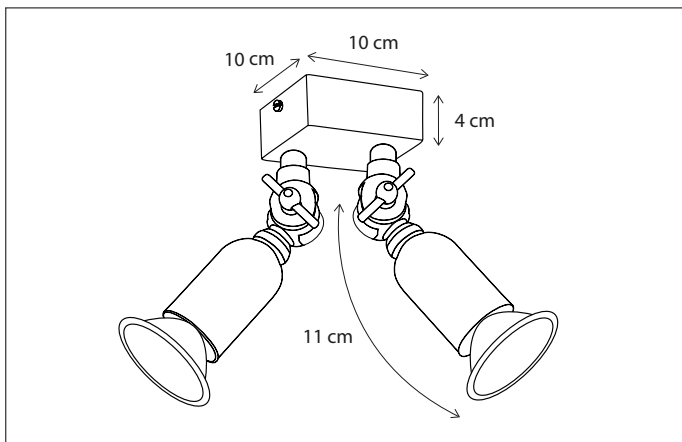

FISTON ON SQUARE BASE MEDIUM

SPOT

Available in 2 versions: GU10 (no driver required) or BA15d (driver required & included).
Lamps not included, consult light source guide for our advice.

187

CODE	TYPE	FINISH	WATT	VOLT	FITTING
FIH002V10	Fiston on square base 2L	Bronze	2 x 8	230	GU10
FIH102V10	Fiston on square base 2L	Brushed nickel	2 x 8	230	GU10
FIH202V10	Fiston on square base 2L	Chrome	2 x 8	230	GU10
FIS0L2V10	Fiston on square base 2L	Bronze	2 x 8	230	BA15d
FIS1L2V10	Fiston on square base 2L	Brushed nickel	2 x 8	230	BA15d
FIS2L2V10	Fiston on square base 2L	Chrome	2 x 8	230	BA15d

Contact us for:
Customization & connectivity