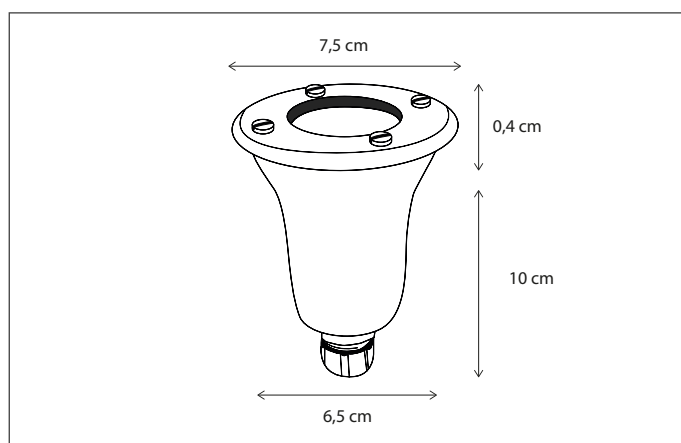

SUBTILE PETITE

RECESSED

Available with clear glass or Kelvin Killer glass (warmer light).
Select the correct driver, see p486 accessories.
Lamps not included, consult light source guide for our advice.

440

CODE	TYPE	FINISH	WATT	VOLT	FITTING
SUB001C10	Subtile petite clear glass	Bronze	4	12	G4
SUB001K10	Subtile petite kelvin killer glass	Bronze	4	12	G4
SUB101C10	Subtile petite clear glass	Brushed nickel	4	12	G4
SUB101K10	Subtile petite kelvin killer glass	Brushed nickel	4	12	G4
SUB201C10	Subtile petite clear glass	Chrome	4	12	G4
SUB201K10	Subtile petite kelvin killer glass	Chrome	4	12	G4

RECESSED | SUBTILE

OUTDOOR

SCAN & DISCOVER
THE ADVANTAGE OF BRASS

Contact us for:
Customization & connectivity