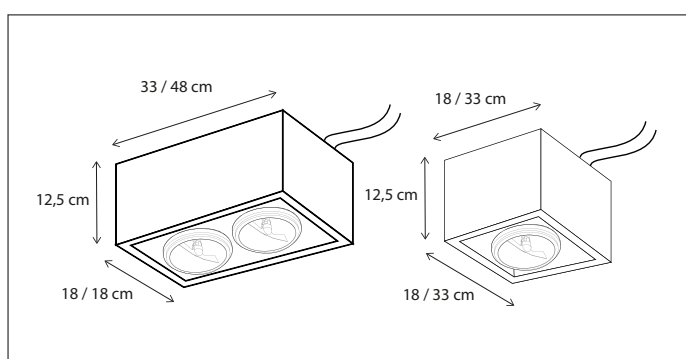

Q-BRI CENTONZE

CEILING

1. 2 circuits that can be switched on/off separately, enabling 3 light effects:
1. Indirect illumination via an integrated LED strip
  2. Direct (functional) light created by centonze spots (Lamps not included, consult light source guide for our advice)
  3. Combination of above

75

CODE	TYPE	FINISH	WATT	VOLT	FITTING
QCE0L1U18	Q-Bri centonze build up 1L - 18 x 18 cm	Bronze	15 + 6	230	G53
QCE0L2U33	Q-Bri centonze build up 2L - 33 x 18 cm	Bronze	2 x 15 + 12	230	G53
QCE0L3U48	Q-Bri centonze build up 3L - 48 x 18 cm	Bronze	3 x 15 + 15	230	G53
QCE0L4U33	Q-Bri centonze build up 4L - 33 x 33 cm	Bronze	4 x 15 + 18	230	G53
QCE1L1U18	Q-Bri centonze build up 1L - 18 x 18 cm	Brushed nickel	15 + 6	230	G53
QCE1L2U33	Q-Bri centonze build up 2L - 33 x 18 cm	Brushed nickel	2 x 15 + 12	230	G53
QCE1L3U48	Q-Bri centonze build up 3L - 48 x 18 cm	Brushed nickel	3 x 15 + 15	230	G53
QCE1L4U33	Q-Bri centonze build up 4L - 33 x 33 cm	Brushed nickel	4 x 15 + 18	230	G53
QCE2L1U18	Q-Bri centonze build up 1L - 18 x 18 cm	Chrome	15 + 6	230	G53
QCE2L2U33	Q-Bri centonze build up 2L - 33 x 18 cm	Chrome	2 x 15 + 12	230	G53
QCE2L3U48	Q-Bri centonze build up 3L - 48 x 18 cm	Chrome	3 x 15 + 15	230	G53
QCE2L4U33	Q-Bri centonze build up 4L - 33 x 33 cm	Chrome	4 x 15 + 18	230	G53

Contact us for:

Customization & connectivity