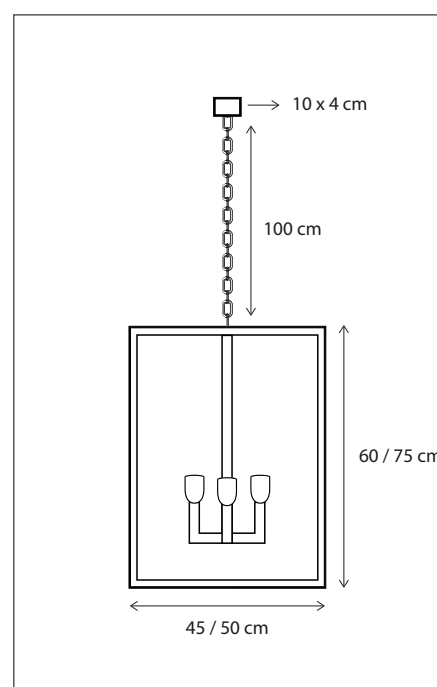

VITRINE LANTERN 4L

SUSPENSION

Lamps not included, consult light source guide for our advice.

30

CODE	TYPE	FINISH	WATT	VOLT	FITTING
VIT004602	Vitrine lantern 4L medium	Bronze	4 x 15	230	E27
VIT004604	Vitrine lantern 4L large	Bronze	4 x 15	230	E27
VIT104602	Vitrine lantern 4L medium	Brushed nickel	4 x 15	230	E27
VIT104604	Vitrine lantern 4L large	Brushed nickel	4 x 15	230	E27
VIT204602	Vitrine lantern 4L medium	Chrome	4 x 15	230	E27
VIT204604	Vitrine lantern 4L large	Chrome	4 x 15	230	E27

INDOOR | SUSPENSION | VITRINE

Contact us for:
Customization & connectivity