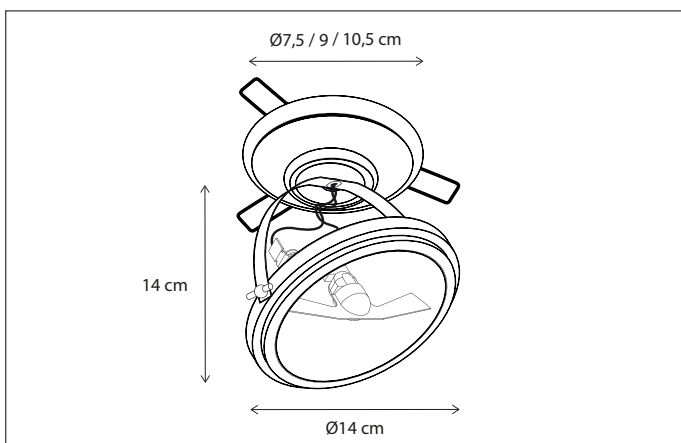

CENTONZE ROSAS WITH SPRINGS

SPOT

Select the correct driver, see p486 accessories.
Lamps not included, consult light source guide for our advice.

91

CODE	TYPE	FINISH	WATT	VOLT	FITTING
CEN0L1J75	Centonze rosas with springs 7,5 cm	Bronze	15	12	G53
CEN0L1J90	Centonze rosas with springs 9 cm	Bronze	15	12	G53
CEN0L1J10	Centonze rosas with springs 10,5 cm	Bronze	15	12	G53
CEN1L1J75	Centonze rosas with springs 7,5 cm	Brushed nickel	15	12	G53
CEN1L1J90	Centonze rosas with springs 9 cm	Brushed nickel	15	12	G53
CEN1L1J10	Centonze rosas with springs 10,5 cm	Brushed nickel	15	12	G53
CEN2L1J75	Centonze rosas with springs 7,5 cm	Chrome	15	12	G53
CEN2L1J90	Centonze rosas with springs 9 cm	Chrome	15	12	G53
CEN2L1J10	Centonze rosas with springs 10,5 cm	Chrome	15	12	G53

Contact us for:
Customization & connectivity