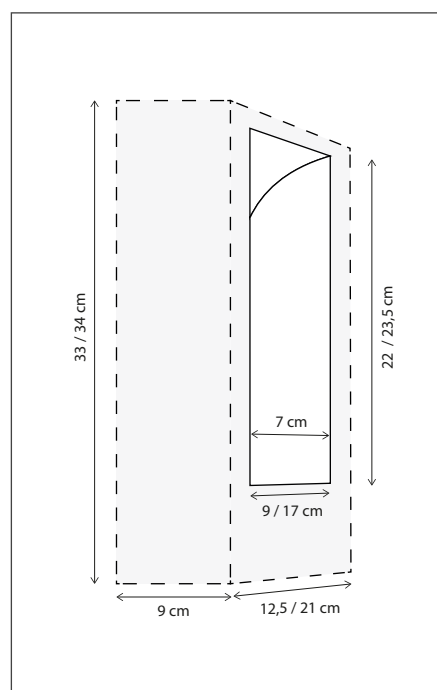

PHANTOME

WALL

Lamps not included, consult light source guide for our advice.

266

CODE	TYPE	FINISH	WATT	VOLT	FITTING
PHA501007	Phantôme wall small	-	8	230	GU10
PHA501005	Phantôme wall large	-	6	230	E14