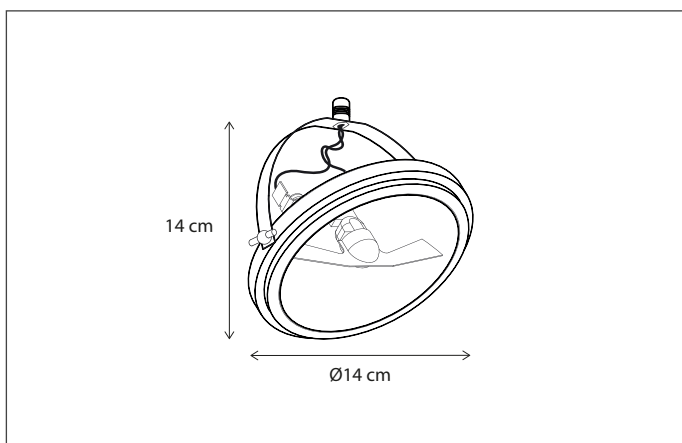

CENTONZE M10

SPOT

Select the correct driver, see p486 accessories.
Lamps not included, consult light source guide for our advice.

99

CODE	TYPE	FINISH	WATT	VOLT	FITTING
CEN01M01	Centonze M10	Bronze	15	12	G53
CEN11M01	Centonze M10	Brushed nickel	15	12	G53
CEN21M01	Centonze M10	Chrome	15	12	G53

Contact us for:
Customization & connectivity