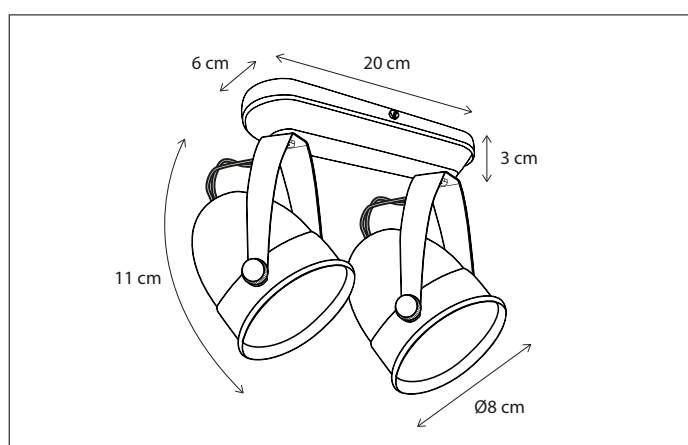

COMETE ON ROUNDED PROFILE

SPOT

Available in 2 versions: GU10 (no driver required) or BA15d (driver required & included).
Lamps not included, consult light source guide for our advice.

131

CODE	TYPE	FINISH	WATT	VOLT	FITTING
COM0L2O02	Comète on rounded profile 2L	Bronze	2 x 8	230	GU10
COM1L2O02	Comète on rounded profile 2L	Brushed nickel	2 x 8	230	GU10
COM2L2O02	Comète on rounded profile 2L	Chrome	2 x 8	230	GU10
COM002O02	Comète on rounded profile 2L	Bronze	2 x 8	230	BA15d
COM102O02	Comète on rounded profile 2L	Brushed nickel	2 x 8	230	BA15d
COM202O02	Comète on rounded profile 2L	Chrome	2 x 8	230	BA15d

Contact us for:
Customization & connectivity