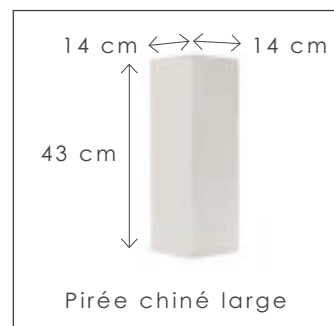

SHADE SEVERE

ACCESSORIES

478

CODE

TYPE

FINISH

SHSEV4BLC

Shade blanc cassé small E27

Blanc cassé

SHSEV4LPC

Shade pirée chiné small E27

Pirée chiné

SHSEVPBLC

Shade blanc cassé large E27

Blanc cassé

SHSEVPLPC

Shade pirée chiné large E27

Pirée chiné