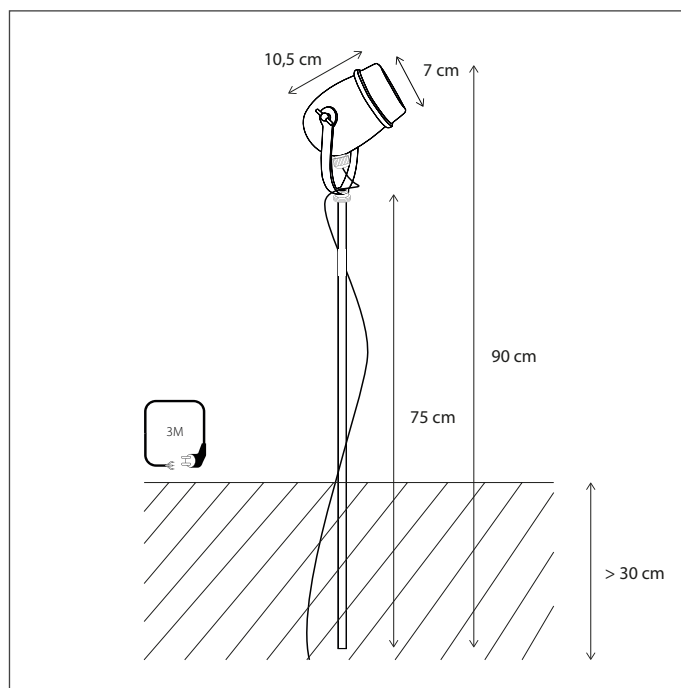

MICRO

SPIKE

For warmer light, add Kelvin Killer® see p474.

For enhanced light dispersion or anti-glare effect, add frosted glass filter see p474.

Lamps not included, consult light source guide for our advice.

400

CODE	TYPE	FINISH	WATT	VOLT	FITTING
MIC001005	Micro on pin	Bronze	6	230	GU10
MIC101005	Micro on pin	Brushed nickel	6	230	GU10
MIC201005	Micro on pin	Chrome	6	230	GU10

SPIKE | MICRO

OUTDOOR

SCAN & DISCOVER
OUR PATENTED KELVIN KILLER

Contact us for:
Customization & connectivity