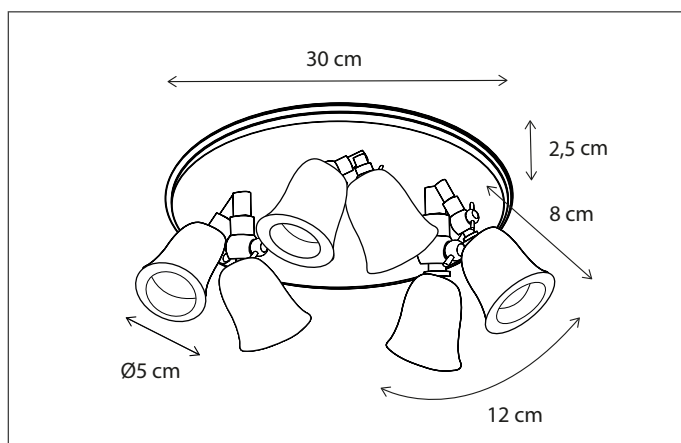

FLEURE TWIN ON ROUND PLATE LARGE

SPOT

Lamps not included, consult light source guide for our advice.

174

CODE	TYPE	FINISH	WATT	VOLT	FITTING
FLT0L3R30	Fleure Twin on round plate 3L	Bronze	6 x 5	230	G4
FLT0L6R30	Fleure Twin on round plate 6L	Bronze	12 x 5	230	G4
FLT1L3R30	Fleure Twin on round plate 3L	Brushed nickel	6 x 5	230	G4
FLT1L6R30	Fleure Twin on round plate 6L	Brushed nickel	12 x 5	230	G4
FLT2L3R30	Fleure Twin on round plate 3L	Chrome	6 x 5	230	G4
FLT2L6R30	Fleure Twin on round plate 6L	Chrome	12 x 5	230	G4