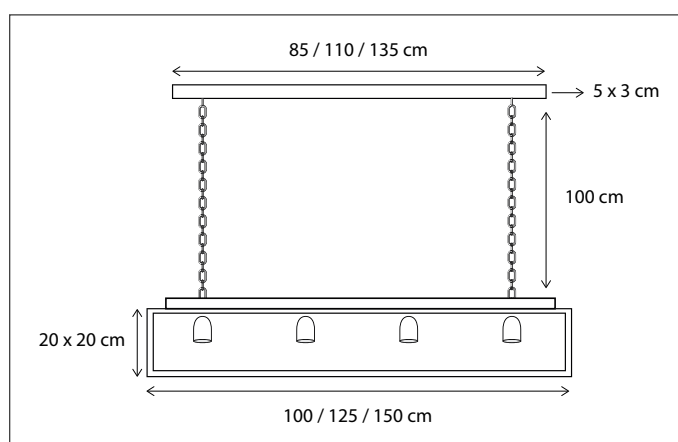

2 circuits standard available:

1. Integrated Dim-to-warm LED-strip in vitrine
2. Decorative LED filament bulbs (not included, consult light source guide for our advice)

28