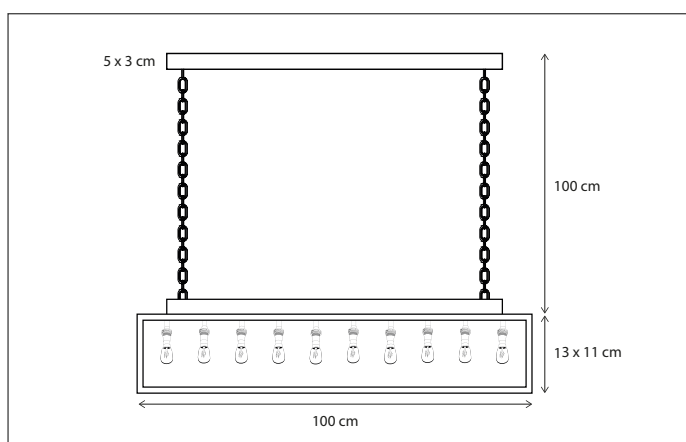

INDOOR | SUSPENSION | VITRINE

Contact us for:
Customization & connectivity

VITRINE PETITE LONG CHAIN

SUSPENSION

Lamps not included, consult light source guide for our advice.

31

CODE	TYPE	FINISH	WATT	VOLT	FITTING
VIP010700	Vitrine petite long chain 10L	Bronze	10 x 6	230	BA15d
VIP110700	Vitrine petite long chain 10L	Brushed nickel	10 x 6	230	BA15d
VIP210700	Vitrine petite long chain 10L	Chrome	10 x 6	230	BA15d