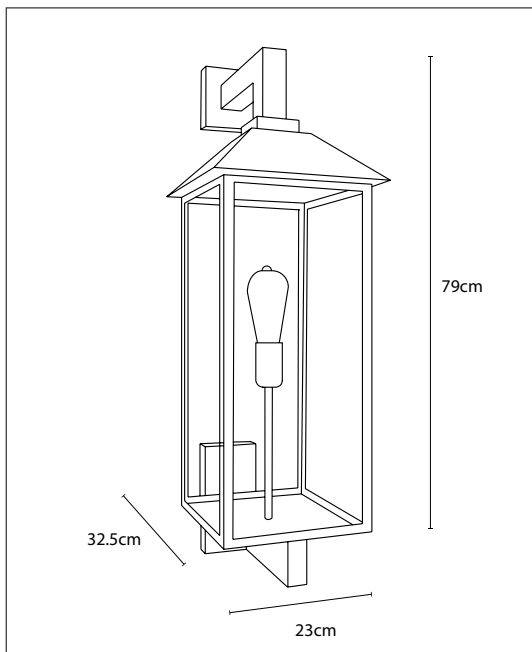

NOBLESSE E27

WALL

Lamps not included, consult light source guide for our advice.

375

CODE	TYPE	FINISH	WATT	VOLT	FITTING
NBL001W50	Noblesse E27 wall	Bronze	15	230	E27

Contact us for:
Customization & connectivity