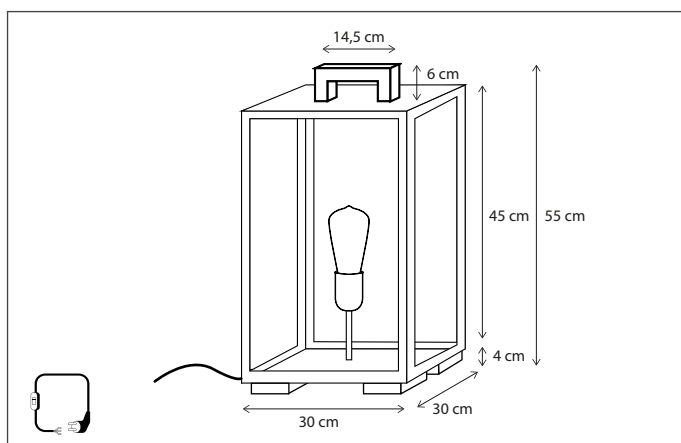

307

Contact us for:
Customization & connectivity

SCAN & DISCOVER
THE BELLEFEU EFFECT

VITRINE LANTERN

TABLE

Lamps not included, consult light source guide for our advice.

308

CODE	TYPE	FINISH	WATT	VOLT	FITTING
VIT001448	Vitrine table lantern	Bronze	15	230	E27
VIT101448	Vitrine table lantern	Brushed nickel	15	230	E27
VIT201448	Vitrine table lantern	Chrome	15	230	E27