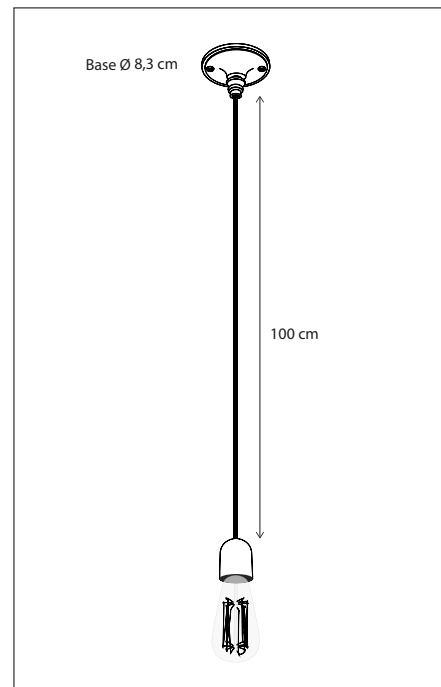

Lamps not included, consult light source guide for our advice.

58