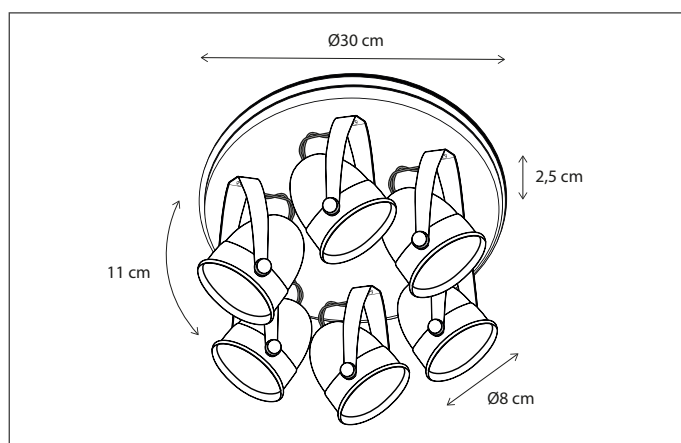

COMETE ON ROUND PLATE LARGE

SPOT

Available in 2 versions: GU10 (no driver required) or BA15d (driver required & included).
Lamps not included, consult light source guide for our advice.

134

CODE	TYPE	FINISH	WATT	VOLT	FITTING
COM0L3R30	Comète on round plate 3L	Bronze	3 x 8	230	GU10
COM0L6R30	Comète on round plate 6L	Bronze	6 x 8	230	GU10
COM1L3R30	Comète on round plate 3L	Brushed nickel	3 x 8	230	GU10
COM1L6R30	Comète on round plate 6L	Brushed nickel	6 x 8	230	GU10
COM2L3R30	Comète on round plate 3L	Chrome	3 x 8	230	GU10
COM2L6R30	Comète on round plate 6L	Chrome	6 x 8	230	GU10
COM003R30	Comète on round plate 3L	Bronze	3 x 8	230	BA15d
COM006R30	Comète on round plate 6L	Bronze	6 x 8	230	BA15d
COM103R30	Comète on round plate 3L	Brushed nickel	3 x 8	230	BA15d
COM106R30	Comète on round plate 6L	Brushed nickel	6 x 8	230	BA15d
COM203R30	Comète on round plate 3L	Chrome	3 x 8	230	BA15d
COM206R30	Comète on round plate 6L	Chrome	6 x 8	230	BA15d

INDOOR | SPOT | COMETE

Contact us for:
Customization & connectivity