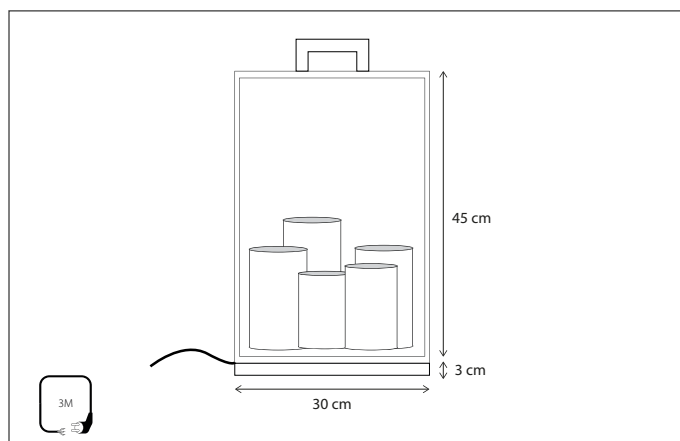

Contact us for:
Customization & connectivity

BELLEFEU® VITRINE LANTERN

FLOOR & TABLE

Integrated push dimmer for adjustable candle effect.

For control/connectivity options, see p494 accessories.

448

CODE	TYPE	FINISH	WATT	VOLT	FITTING
BVO005D53	Bellefeu® vitrine lantern outdoor - 5 candles glass	Bronze	5 x 2,4	230	-
BAO005D53	Bellefeu® vitrine lantern outdoor - 5 candles alabaster	Bronze	5 x 2,4	230	-