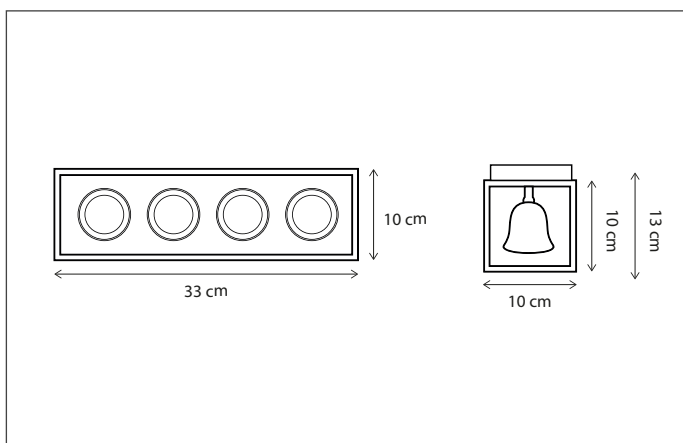

VITRINE FLEURE LONG

CEILING

Lamps not included, consult light source guide for our advice.

69

CODE	TYPE	FINISH	WATT	VOLT	FITTING
VIT0L4208	Vitrine plafonnier fleure long 4L	Bronze	4 x 5	230	G4
VIT1L4208	Vitrine plafonnier fleure long 4L	Brushed nickel	4 x 5	230	G4
VIT2L4208	Vitrine plafonnier fleure long 4L	Chrome	4 x 5	230	G4

Contact us for:
Customization & connectivity