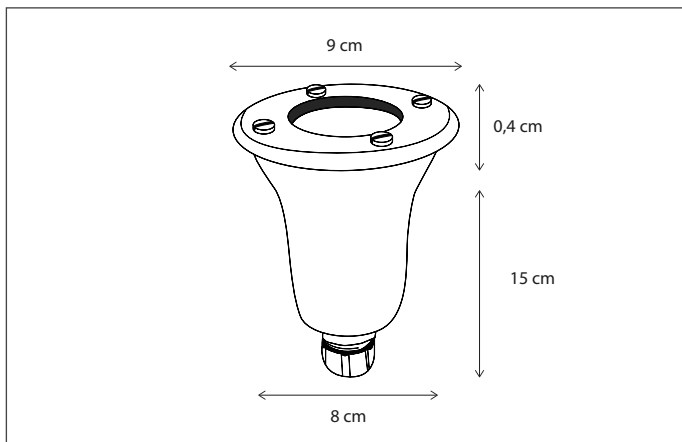

SUBTILE

RECESSED

Available with clear glass or Kelvin Killer glass (warmer light)
Select the correct driver, see p486 accessories.
Lamps not included, consult light source guide for our advice.

441

CODE	TYPE	FINISH	WATT	VOLT	FITTING
SUB001C15	Subtile clear glass	Bronze	6	12	G5,3
SUB001K15	Subtile kelvin killer glass	Bronze	6	12	G5,3
SUB101C15	Subtile clear glass	Brushed nickel	6	12	G5,3
SUB101K15	Subtile kelvin killer glass	Brushed nickel	6	12	G5,3
SUB201C15	Subtile clear glass	Chrome	6	12	G5,3
SUB201K15	Subtile kelvin killer glass	Chrome	6	12	G5,3

Contact us for:
Customization & connectivity