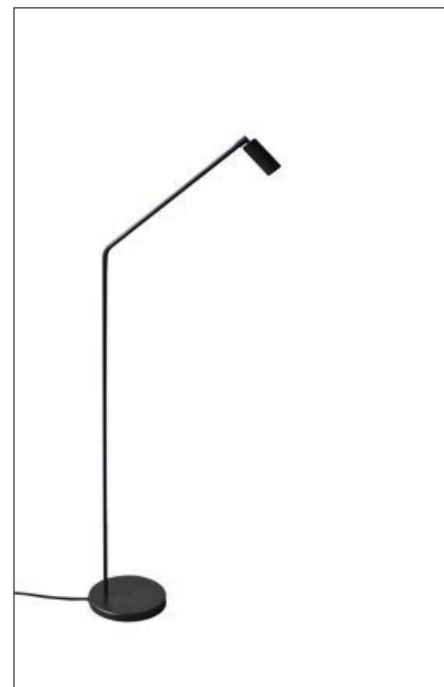

LIT

FLOOR

Lamp includes a floor slide dimmer.
Lamps not included, consult light source guide for our advice.

337

CODE	TYPE	FINISH	WATT	VOLT	FITTING
LIT001FLO	Lit floorlamp 120cm	Bronze	5	230	G4

Contact us for:
Customization & connectivity