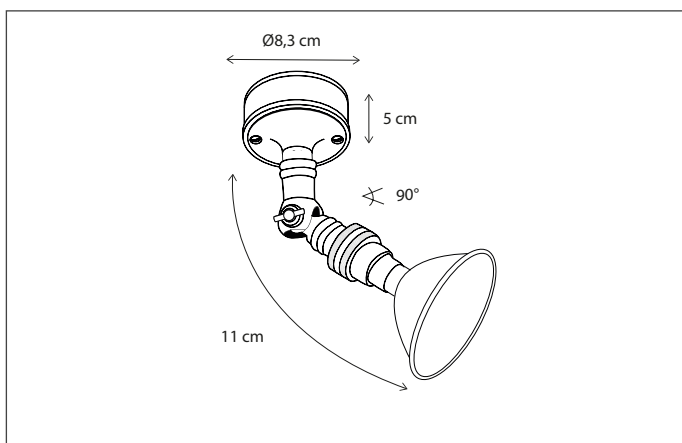

MARRON ON ROUND BASE

SPOT

Lamps not included, consult light source guide for our advice.

113

CODE	TYPE	FINISH	WATT	VOLT	FITTING
MAR0L1F83	Marron on round base	Bronze	8	230	BA15d
MAR1L1F83	Marron on round base	Brushed nickel	8	230	BA15d
MAR2L1F83	Marron on round base	Chrome	8	230	BA15d

Contact us for:
Customization & connectivity