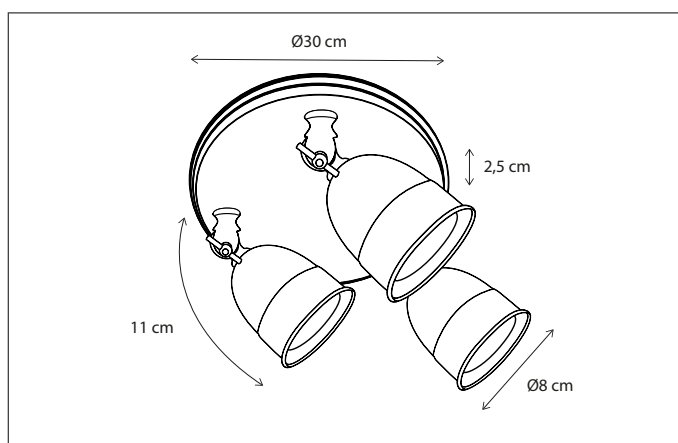

POIRE ON ROUND PLATE LARGE

SPOT

Available in 2 versions: GU10 (no driver required) or BA15d (driver required & included).

Lamps not included, consult light source guide for our advice.

150

CODE	TYPE	FINISH	WATT	VOLT	FITTING
POI0L3R30	Poire on round plate 3L	Bronze	3 x 8	230	GU10
POI0L6R30	Poire on round plate 6L	Bronze	6 x 8	230	GU10
POI1L3R30	Poire on round plate 3L	Brushed nickel	3 x 8	230	GU10
POI1L6R30	Poire on round plate 6L	Brushed nickel	6 x 8	230	GU10
POI2L3R30	Poire on round plate 3L	Chrome	3 x 8	230	GU10
POI2L6R30	Poire on round plate 6L	Chrome	6 x 8	230	GU10
POI003R30	Poire on round plate 3L	Bronze	3 x 8	230	BA15d
POI006R30	Poire on round plate 6L	Bronze	6 x 8	230	BA15d
POI103R30	Poire on round plate 3L	Brushed nickel	3 x 8	230	BA15d
POI106R30	Poire on round plate 6L	Brushed nickel	6 x 8	230	BA15d
POI203R30	Poire on round plate 3L	Chrome	3 x 8	230	BA15d
POI206R30	Poire on round plate 6L	Chrome	6 x 8	230	BA15d

INDOOR | SPOT | POIRE

Contact us for:
Customization & connectivity