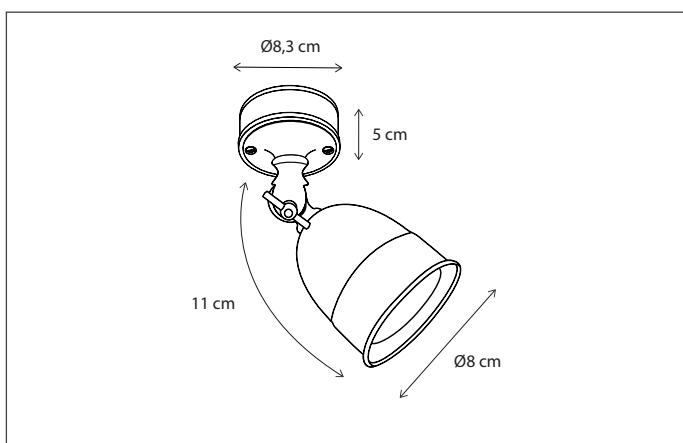

POIRE ON ROUND BASE

SPOT

Available in 2 versions: GU10 (no driver required) or BA15d (driver required & included).

Lamps not included, consult light source guide for our advice.

145

CODE	TYPE	FINISH	WATT	VOLT	FITTING
POI0L1F83	Poire on round base	Bronze	8	230	GU10
POI1L1F83	Poire on round base	Brushed nickel	8	230	GU10
POI2L1F83	Poire on round base	Chrome	8	230	GU10
POI001F83	Poire on round base	Bronze	8	230	BA15d
POI101F83	Poire on round base	Brushed nickel	8	230	BA15d
POI201F83	Poire on round base	Chrome	8	230	BA15d

Contact us for:
Customization & connectivity