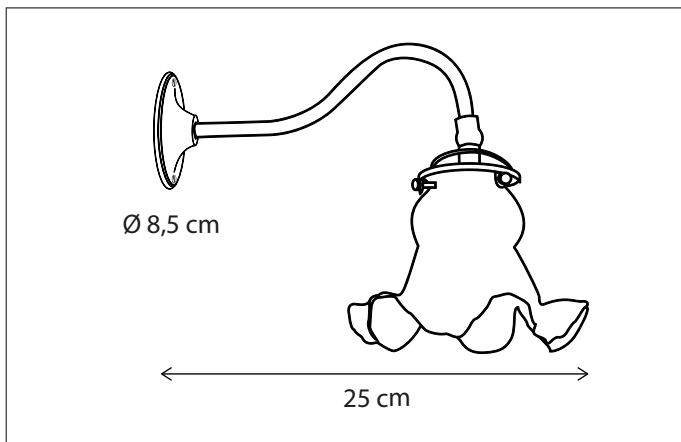

BOMPA ON ROUND BASE

WALL

Glass not included, see p475 accessories.
Lamps not included, consult light source guide for our advice.

261

CODE	TYPE	FINISH	WATT	VOLT	FITTING
BOM001G00	Bompa on round base	Bronze	6	230	BA15d
BOM101G00	Bompa on round base	Brushed nickel	6	230	BA15d
BOM201G00	Bompa on round base	Chrome	6	230	BA15d

Contact us for:
Customization & connectivity