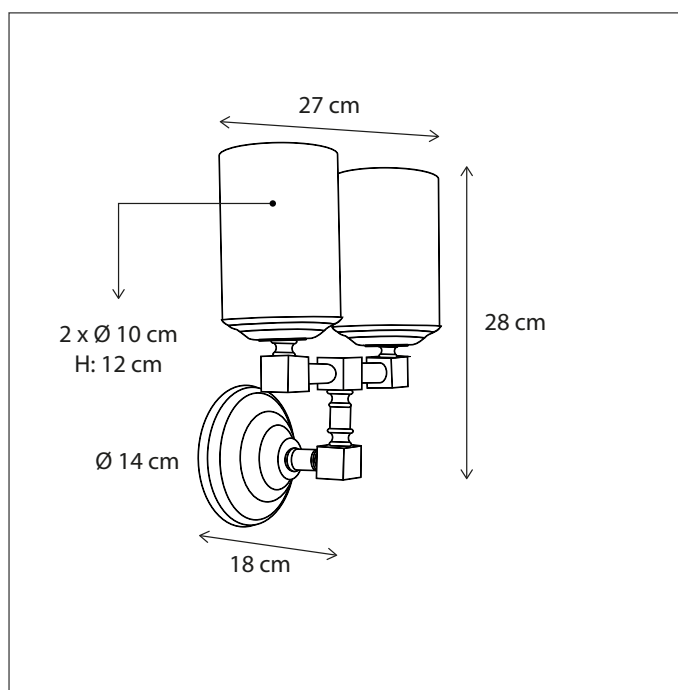

Integrated push dimmer for adjustable candle effect.

For control/connectivity options, see p494 accessories.

230