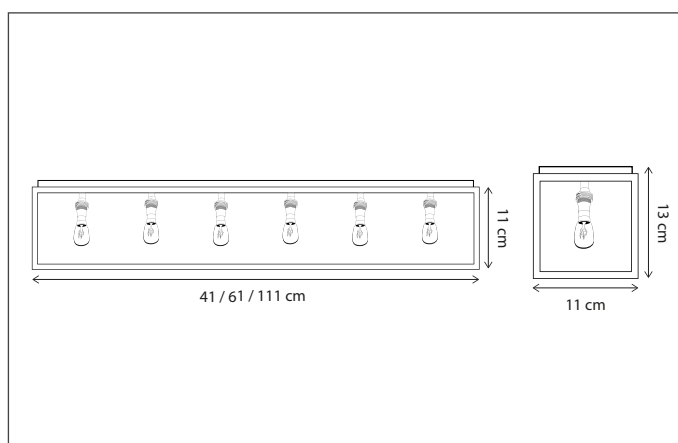

VITRINE PETITE STRETCH

CEILING

Lamps not included, consult light source guide for our advice.

72

CODE	TYPE	FINISH	WATT	VOLT	FITTING
VIP004041	Vitrine petite stretch 41 cm - 4L	Bronze	4 x 6	230	BA15d
VIP006061	Vitrine petite stretch 61 cm - 6L	Bronze	6 x 6	230	BA15d
VIP011111	Vitrine petite stretch 111 cm - 11L	Bronze	11 x 6	230	BA15d
VIP104041	Vitrine petite stretch 41 cm - 4L	Brushed nickel	4 x 6	230	BA15d
VIP106061	Vitrine petite stretch 61 cm - 6L	Brushed nickel	6 x 6	230	BA15d
VIP111111	Vitrine petite stretch 111 cm - 11L	Brushed nickel	11 x 6	230	BA15d
VIP204041	Vitrine petite stretch 41 cm - 4L	Chrome	4 x 6	230	BA15d
VIP206061	Vitrine petite stretch 61 cm - 6L	Chrome	6 x 6	230	BA15d
VIP211111	Vitrine petite stretch 111 cm - 11L	Chrome	11 x 6	230	BA15d