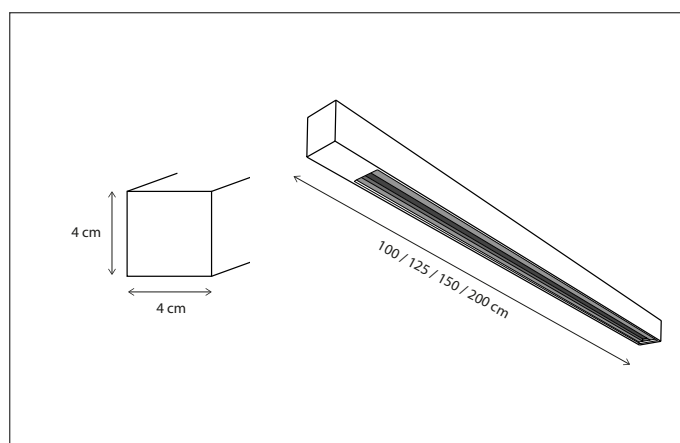

PROFILE

TRACK

Standard available with 1 phase track.
On request 3 phase track also available.

200

CODE	TYPE	FINISH	WATT	VOLT	FITTING
TRA000100	Track-system profile 100cm	Bronze	-	230	-
TRA000125	Track-system profile 125cm	Bronze	-	230	-
TRA000150	Track-system profile 150cm	Bronze	-	230	-
TRA000200	Track-system profile 200cm	Bronze	-	230	-
TRA100100	Track-system profile 100cm	Brushed nickel	-	230	-
TRA100125	Track-system profile 125cm	Brushed nickel	-	230	-
TRA100150	Track-system profile 150cm	Brushed nickel	-	230	-
TRA100200	Track-system profile 200cm	Brushed nickel	-	230	-
TRA200100	Track-system profile 100cm	Chrome	-	230	-
TRA200125	Track-system profile 125cm	Chrome	-	230	-
TRA200150	Track-system profile 150cm	Chrome	-	230	-
TRA200200	Track-system profile 200cm	Chrome	-	230	-