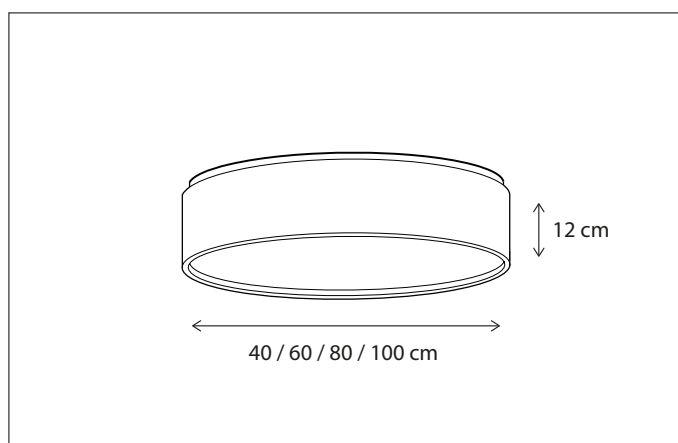

Contact us for:
Customization & connectivity

ECLIPS ROUND

CEILING

Indirected light effect via 2 integrated LED-strips 2700K (top and bottom).
For control/connectivity options, see p494 accessories.

84

CODE	TYPE	FINISH	WATT	VOLT	FITTING
ECP05IR04	Eclips plafonnier round 40 cm	Bronze	30	230	-
ECP05IR06	Eclips plafonnier round 60 cm	Bronze	45	230	-
ECP05IR08	Eclips plafonnier round 80 cm	Bronze	60	230	-
ECP05IR10	Eclips plafonnier round 100 cm	Bronze	75	230	-