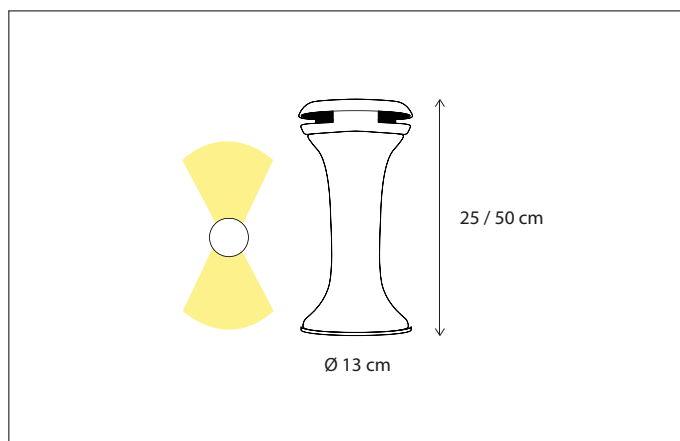

Available in 2 versions: driver included or excluded.
Select the correct driver, see p486 accessories.
Integrated LED 2700K.

424