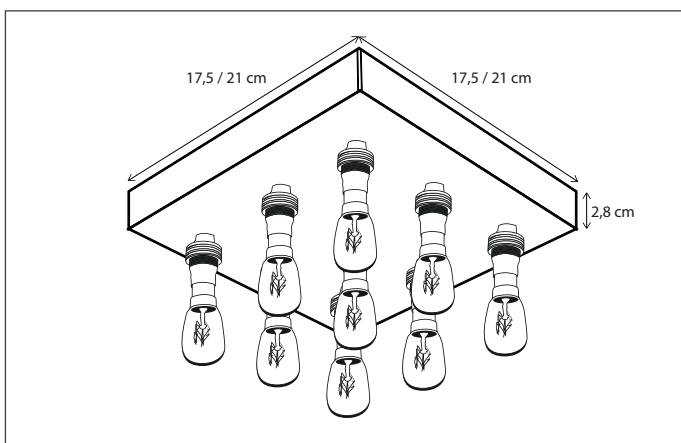

BARRON ON SQUARE BASE

CEILING

Lamps not included, consult light source guide for our advice.

81

CODE	TYPE	FINISH	WATT	VOLT	FITTING
BAR009V17	Barron on square base 9L	Bronze	9 x 6	230	BA15d
BAR016V21	Barron on square base 16L	Bronze	16 x 6	230	BA15d
BAR109V17	Barron on square base 9L	Brushed nickel	9 x 6	230	BA15d
BAR116V21	Barron on square base 16L	Brushed nickel	16 x 6	230	BA15d
BAR209V17	Barron on square base 9L	Chrome	9 x 6	230	BA15d
BAR216V21	Barron on square base 16L	Chrome	16 x 6	230	BA15d

Contact us for:
Customization & connectivity