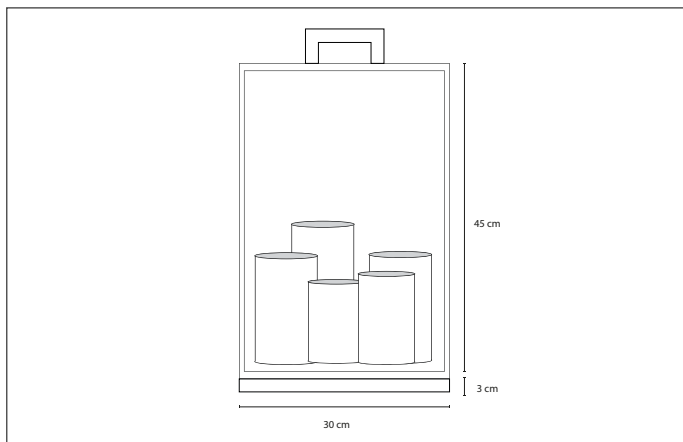

BELLEFEU® ON BATTERY

FLOOR & TABLE

Charging Li-Ion battery takes 3 hours.
Autonomy of the lamp is 8 hours in maximum mode.
AC/DC charger with plug connector is included.
Charge lamp indoors only.

449

CODE	TYPE	FINISH	WATT	VOLT	FITTING
BVO005A53	Bellefeu® on battery outdoor - 5 candles glass	Bronze	5 x 2,4	230-24	
BAO005A53	Bellefeu® on battery outdoor - 5 candles alabaster	Bronze	5 x 2,4	230-24	-

Contact us for:
Customization & connectivity

SCAN & DISCOVER
THE BELLEFEU EFFECT