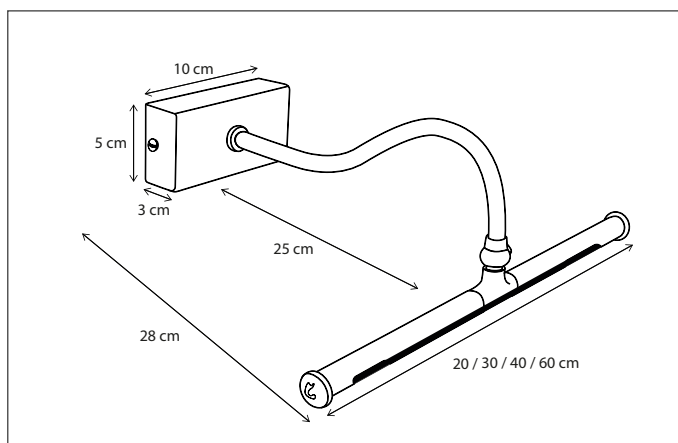

MATISSE RECTANGULAR BASE

PICTURE LIGHT

Available in 2200K and 2700K.
Switch between 2200K and 2500K can be integrated on request.
Customise your product with the connection system, see p482 accessories.

288

CODE	TYPE	FINISH	WATT	VOLT	FITTING
MAT022R20	Matisse rectangular base 2200K - 20 cm	Bronze	1,4	230	-
MAT022R30	Matisse rectangular base 2200K - 30 cm	Bronze	2,8	230	-
MAT022R40	Matisse rectangular base 2200K - 40 cm	Bronze	4,2	230	-
MAT022R60	Matisse rectangular base 2200K - 60 cm	Bronze	7	230	-
MAT027R20	Matisse rectangular base 2700K - 20 cm	Bronze	1,4	230	-
MAT027R30	Matisse rectangular base 2700K - 30 cm	Bronze	2,8	230	-
MAT027R40	Matisse rectangular base 2700K - 40 cm	Bronze	4,2	230	-
MAT027R60	Matisse rectangular base 2700K - 60 cm	Bronze	7	230	-
MAT122R20	Matisse rectangular base 2200K - 20 cm	Brushed nickel	1,4	230	-
MAT122R30	Matisse rectangular base 2200K - 30 cm	Brushed nickel	2,8	230	-
MAT122R40	Matisse rectangular base 2200K - 40 cm	Brushed nickel	4,2	230	-
MAT122R60	Matisse rectangular base 2200K - 60 cm	Brushed nickel	7	230	-
MAT127R20	Matisse rectangular base 2700K - 20 cm	Brushed nickel	1,4	230	-
MAT127R30	Matisse rectangular base 2700K - 30 cm	Brushed nickel	2,8	230	-

INDOOR | PICTURE LIGHT | MATISSE

Contact us for:
Customization & connectivity