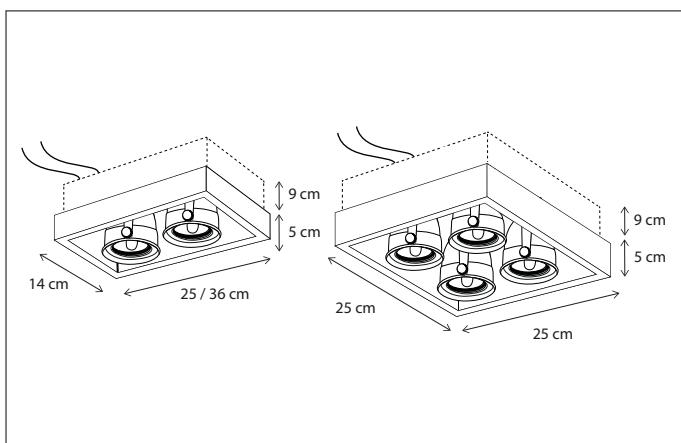

1. Indirect illumination via an integrated LED strip
2. Direct (functional) light created by comete spots (lamps not included, consult light source guide for our advice)
3. Combination of above

213

CODE	TYPE	FINISH	WATT	VOLT	FITTING
QCO0L1S14	Q-Bri comète semi recessed 1L - 14 x 14 cm	Bronze	8 + 6	230	BA15d
QCO0L2S25	Q-Bri comète semi recessed 2L - 25 x 14 cm	Bronze	2 x 8 + 9	230	BA15d
QCO0L3S36	Q-Bri comète semi recessed 3L - 36 x 14 cm	Bronze	3 x 8 + 12	230	BA15d
QCO0L4S25	Q-Bri comète semi recessed 4L - 25 x 25 cm	Bronze	4 x 8 + 12	230	BA15d
QCO1L1S14	Q-Bri comète semi recessed 1L - 14 x 14 cm	Brushed nickel	8 + 6	230	BA15d
QCO1L2S25	Q-Bri comète semi recessed 2L - 25 x 14 cm	Brushed nickel	2 x 8 + 9	230	BA15d
QCO1L3S36	Q-Bri comète semi recessed 3L - 36 x 14 cm	Brushed nickel	3 x 8 + 12	230	BA15d
QCO1L4S25	Q-Bri comète semi recessed 4L - 25 x 25 cm	Brushed nickel	4 x 8 + 12	230	BA15d
QCO2L1S14	Q-Bri comète semi recessed 1L - 14 x 14 cm	Chrome	8 + 6	230	BA15d
QCO2L2S25	Q-Bri comète semi recessed 2L - 25 x 14 cm	Chrome	2 x 8 + 9	230	BA15d
QCO2L3S36	Q-Bri comète semi recessed 3L - 36 x 14 cm	Chrome	3 x 8 + 12	230	BA15d
QCO2L4S25	Q-Bri comète semi recessed 4L - 25 x 25 cm	Chrome	4 x 8 + 12	230	BA15d