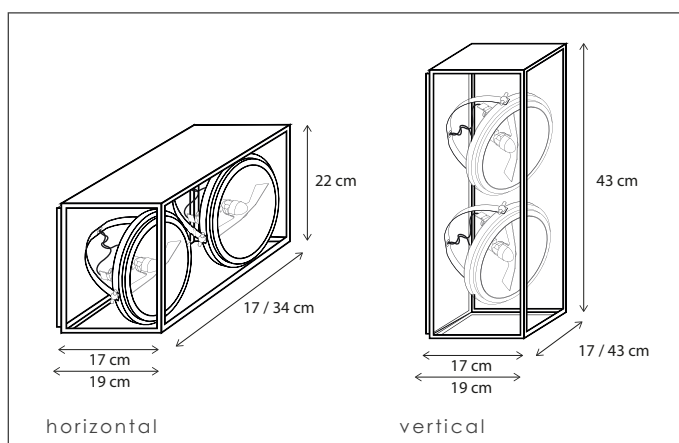

Contact us for:
Customization & connectivity

VITRINE CENTONZE

WALL

Lamps not included, consult light source guide for our advice.

368

CODE	TYPE	FINISH	WATT	VOLT	FITTING
VIT001004	Vitrine wall centonze 1L horizontal 17 x 22 cm	Bronze	12	230	G53
VIT002004	Vitrine wall centonze 2L horizontal 34 x 22 cm	Bronze	2 x 12	230	G53
VIT002005	Vitrine wall centonze 2L vertical 17 x 43 cm	Bronze	2 x 12	230	G53
VIT004009	Vitrine wall centonze 4L vertical 43 x 43 cm	Bronze	4 x 12	230	G53
VIT102004	Vitrine wall centonze 1L horizontal 17 x 22 cm	Brushed nickel	12	230	G53
VIT101004	Vitrine wall centonze 2L horizontal 34 x 22 cm	Brushed nickel	2 x 12	230	G53
VIT102005	Vitrine wall centonze 2L vertical 17 x 43 cm	Brushed nickel	2 x 12	230	G53
VIT104009	Vitrine wall centonze 4L vertical 43 x 43 cm	Brushed nickel	4 x 12	230	G53
VIT201004	Vitrine wall centonze 1L horizontal 17 x 22 cm	Chrome	12	230	G53
VIT202004	Vitrine wall centonze 2L horizontal 34 x 22 cm	Chrome	2 x 12	230	G53
VIT202005	Vitrine wall centonze 2L vertical 17 x 43 cm	Chrome	2 x 12	230	G53
VIT204009	Vitrine wall centonze 4L vertical 43 x 43 cm	Chrome	4 x 12	230	G53