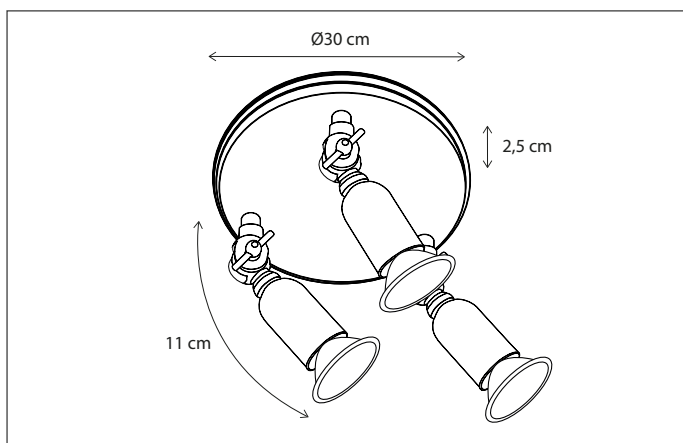

FISTON ON ROUND PLATE LARGE

SPOT

Available in 2 versions: GU10 (no driver required) or BA15d (driver required & included).

Lamps not included, consult light source guide for our advice.

189

CODE	TYPE	FINISH	WATT	VOLT	FITTING
FIH003R30	Fiston on round plate 3L	Bronze	3 x 8	230	GU10
FIH006R30	Fiston on round plate 6L	Bronze	6 x 8	230	GU10
FIH103R30	Fiston on round plate 3L	Brushed nickel	3 x 8	230	GU10
FIH106R30	Fiston on round plate 6L	Brushed nickel	6 x 8	230	GU10
FIH203R30	Fiston on round plate 3L	Chrome	3 x 8	230	GU10
FIH206R30	Fiston on round plate 6L	Chrome	6 x 8	230	GU10
FIS0L3R30	Fiston on round plate 3L	Bronze	3 x 8	230	BA15d
FIS0L6R30	Fiston on round plate 6L	Bronze	6 x 8	230	BA15d
FIS1L3R30	Fiston on round plate 3L	Brushed nickel	3 x 8	230	BA15d
FIS1L6R30	Fiston on round plate 6L	Brushed nickel	6 x 8	230	BA15d
FIS2L3R30	Fiston on round plate 3L	Chrome	3 x 8	230	BA15d
FIS2L6R30	Fiston on round plate 6L	Chrome	6 x 8	230	BA15d

Contact us for:
Customization & connectivity