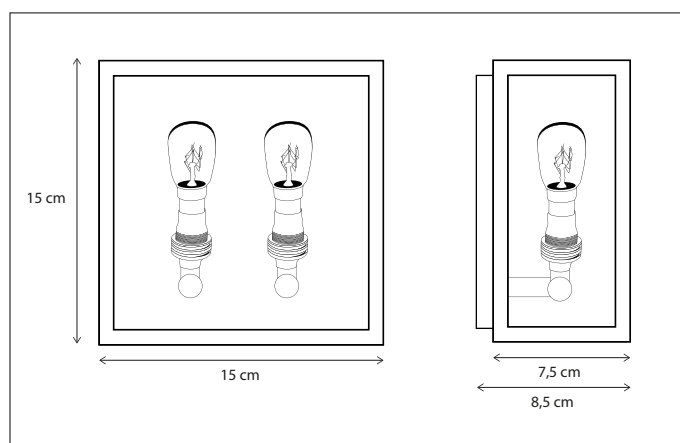

VITRINE PETITE 2L

WALL

Lamps not included, consult light source guide for our advice.

372

CODE	TYPE	FINISH	WATT	VOLT	FITTING
VIP002003	Vitrine petite wall 2L	Bronze	2 x 6	230	BA15d
VIP102003	Vitrine petite wall 2L	Brushed nickel	2 x 6	230	BA15d
VIP202003	Vitrine petite wall 2L	Chrome	2 x 6	230	BA15d

WALL | VITRINE PETITE

OUTDOOR

Contact us for:
Customization & connectivity