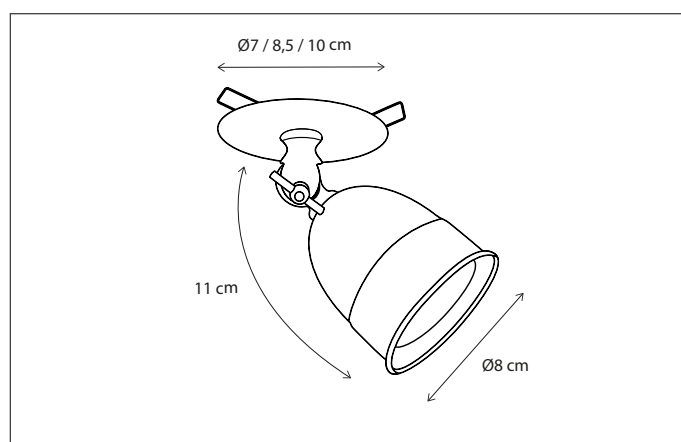

Available in 2 versions: GU10 (no driver required) or BA15d (driver required).
For BA15d, select the correct driver p486 accessories.
Lamps not included, consult light source guide for our advice.

138