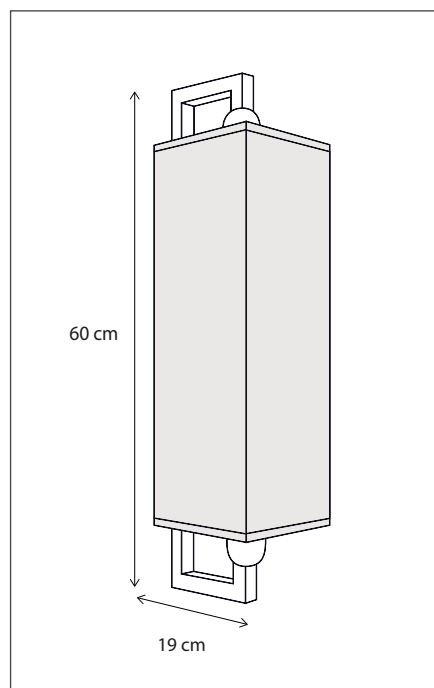

SEVERE VERTICO

WALL

Shades not included, see p478 accessories for different options.
Switch can be integrated, see p492 accessories.
Lamps not included, consult light source guide for our advice.

276

CODE	TYPE	FINISH	WATT	VOLT	FITTING
SEV002004	Sévère vertico	Bronze	2 x 15	230	E27
SEV102004	Sévère vertico	Brushed nickel	2 x 15	230	E27
SEV202004	Sévère vertico	Chrome	2 x 15	230	E27