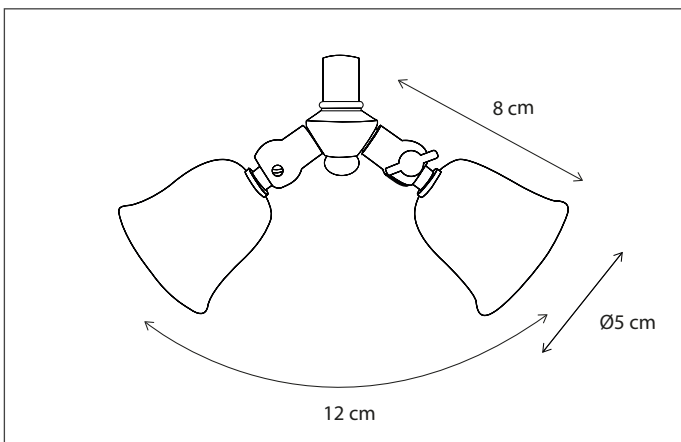

FLEURE TWIN M10

SPOT

Select the correct driver, see p486 accessories.
Lamps not included, consult light source guide for our advice.

175

CODE	TYPE	FINISH	WATT	VOLT	FITTING
FLT0L1M10	Fleure Twin M10	Bronze	2 x 5	12	G4
FLT1L1M10	Fleure Twin M10	Brushed nickel	2 x 5	12	G4
FLT2L1M10	Fleure Twin M10	Chrome	2 x 5	12	G4

Contact us for:
Customization & connectivity