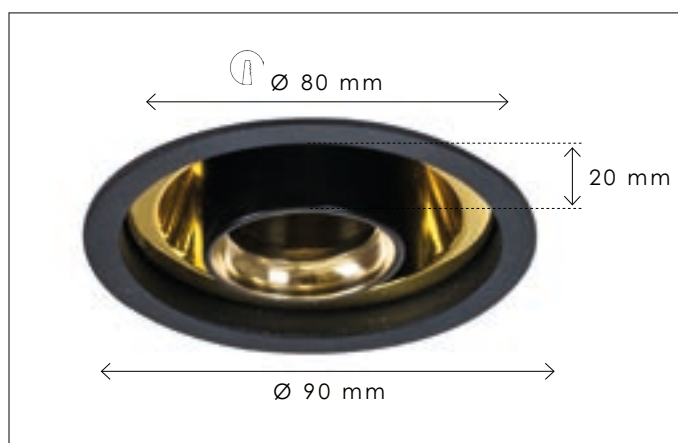

RECESSED

Lamps not included, consult light source guide for our advice.
For warmer light, add Kelvin Killer® - see p 474.
Built-in depth is 12cm.

218

CODE	TYPE	FINISH	WATT	VOLT	FITTING
AUR501STR	Aureole short tube gold reflector	White	8	230	GU10
AUR801STR	Aureole short tube gold reflector	Black	8	230	GU10