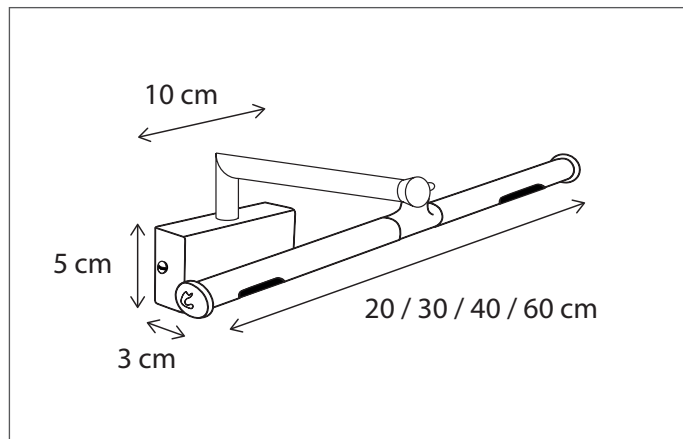

322

CODE	TYPE	FINISH	WATT	VOLT	FITTING
MON002L20	Monet 90° rectangular base 20 cm	Bronze	2 x 4	230	G4
MON002L30	Monet 90° rectangular base 30 cm	Bronze	2 x 4	230	G4
MON002L40	Monet 90° rectangular base 40 cm	Bronze	2 x 4	230	G4
MON002L60	Monet 90° rectangular base 60 cm	Bronze	2 x 4	230	G4
MON102L20	Monet 90° rectangular base 20 cm	Brushed nickel	2 x 4	230	G4
MON102L30	Monet 90° rectangular base 30 cm	Brushed nickel	2 x 4	230	G4
MON102L40	Monet 90° rectangular base 40 cm	Brushed nickel	2 x 4	230	G4
MON102L60	Monet 90° rectangular base 60 cm	Brushed nickel	2 x 4	230	G4
MON202L20	Monet 90° rectangular base 20 cm	Chrome	2 x 4	230	G4
MON202L30	Monet 90° rectangular base 30 cm	Chrome	2 x 4	230	G4
MON202L40	Monet 90° rectangular base 40 cm	Chrome	2 x 4	230	G4
MON202L60	Monet 90° rectangular base 60 cm	Chrome	2 x 4	230	G4
MON302L20	Monet 90° rectangular base 20 cm	Polished brass	2 x 4	230	G4
MON302L30	Monet 90° rectangular base 30 cm	Polished brass	2 x 4	230	G4
MON302L40	Monet 90° rectangular base 40 cm	Polished brass	2 x 4	230	G4
MON302L60	Monet 90° rectangular base 60 cm	Polished brass	2 x 4	230	G4