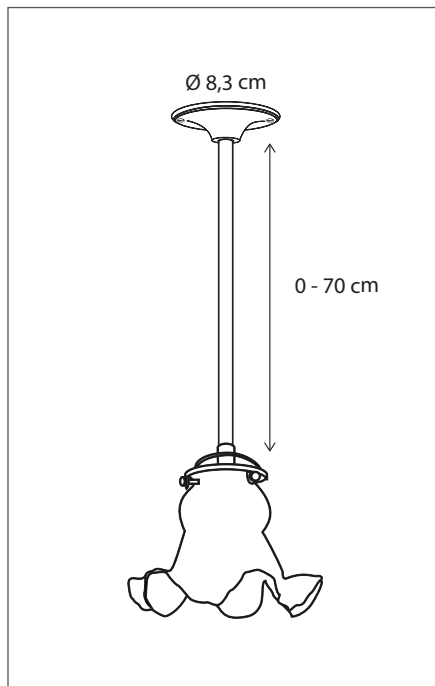

153

CODE	TYPE	FINISH	WATT	VOLT	FITTING
BOM001S20	Bompa on tube arm	Bronze	6	230	BA15d
BOM101S20	Bompa on tube arm	Brushed nickel	6	230	BA15d
BOM201S20	Bompa on tube arm	Chrome	6	230	BA15d

Contact us for:
Customisation, connectivity or halogen version of the collection