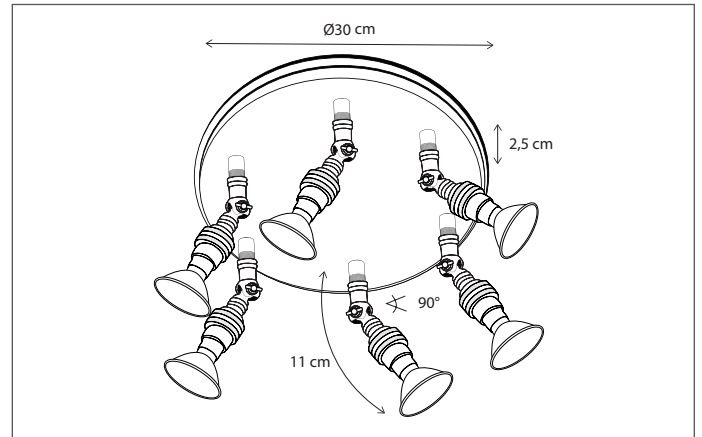

196

CODE	TYPE	FINISH	WATT	VOLT	FITTING
MAR0L3R30	Marron on round plate 3L	Bronze	3 x 8	230	BA15d
MAR0L6R30	Marron on round plate 6L	Bronze	6 x 8	230	BA15d
MAR1L3R30	Marron on round plate 3L	Brushed nickel	3 x 8	230	BA15d
MAR1L6R30	Marron on round plate 6L	Brushed nickel	6 x 8	230	BA15d
MAR2L3R30	Marron on round plate 3L	Chrome	3 x 8	230	BA15d
MAR2L6R30	Marron on round plate 6L	Chrome	6 x 8	230	BA15d