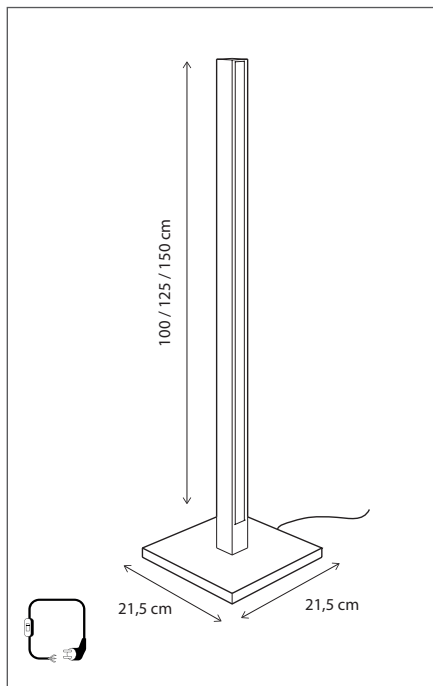

Dim-to-warm option available on request, consult accessories.

364

CODE	TYPE	FINISH	WATT	VOLT	FITTING
ELF002100	Eligne floor 100 cm	Bronze	25	230	-
ELF002125	Eligne floor 125 cm	Bronze	32	230	-
ELF002150	Eligne floor 150 cm	Bronze	39	230	-
ELF102100	Eligne floor 100 cm	Brushed nickel	25	230	-
ELF102125	Eligne floor 125 cm	Brushed nickel	32	230	-
ELF102150	Eligne floor 150 cm	Brushed nickel	39	230	-
ELF202100	Eligne floor 100 cm	Chrome	25	230	-
ELF202125	Eligne floor 125 cm	Chrome	32	230	-
ELF202150	Eligne floor 150 cm	Chrome	39	230	-