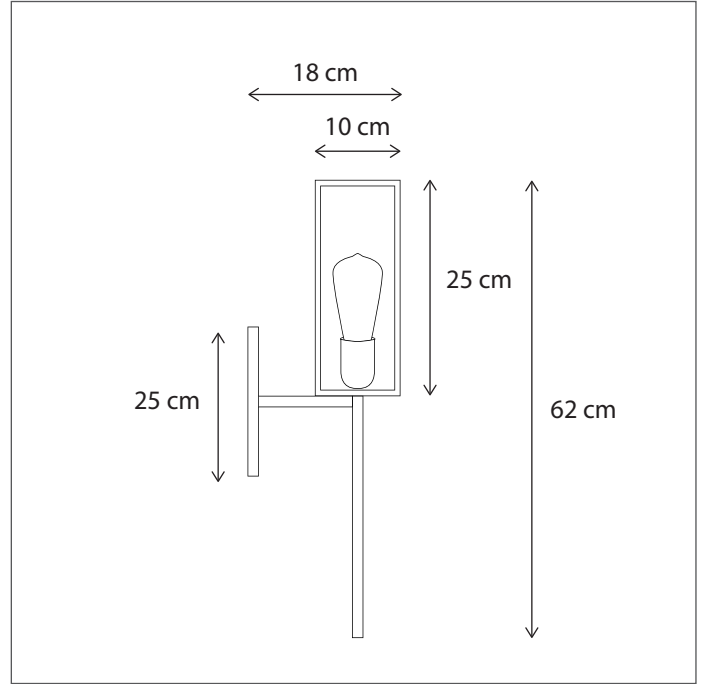

Lamps not included, consult light source guide for our advice.

386

CODE	TYPE	FINISH	WATT	VOLT	FITTING
VIT001008	Vitrine wall torch	Bronze	15	230	E27
VIT101008	Vitrine wall torch	Brushed nickel	15	230	E27
VIT201008	Vitrine wall torch	Chrome	15	230	E27