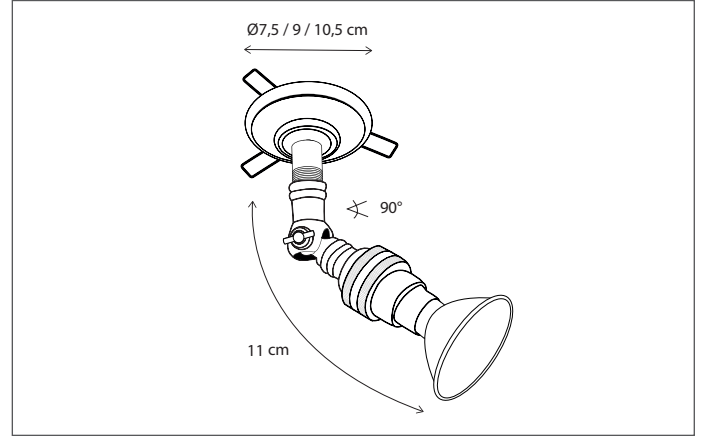

CODE	TYPE	FINISH	WATT	VOLT	FITTING
MAR0L1J75	Marron rosas with springs 7,5 cm	Bronze	8	12	BA15d
MAR0L1J90	Marron rosas with springs 9 cm	Bronze	8	12	BA15d
MAR0L1J10	Marron rosas with springs 10,5 cm	Bronze	8	12	BA15d
MAR1L1J75	Marron rosas with springs 7,5 cm	Brushed nickel	8	12	BA15d
MAR1L1J90	Marron rosas with springs 9 cm	Brushed nickel	8	12	BA15d
MAR1L1J10	Marron rosas with springs 10,5 cm	Brushed nickel	8	12	BA15d
MAR2L1J75	Marron rosas with springs 7,5 cm	Chrome	8	12	BA15d
MAR2L1J90	Marron rosas with springs 9 cm	Chrome	8	12	BA15d
MAR2L1J10	Marron rosas with springs 10,5 cm	Chrome	8	12	BA15d

Contact us for:
Customisation, connectivity or halogen version of the collection