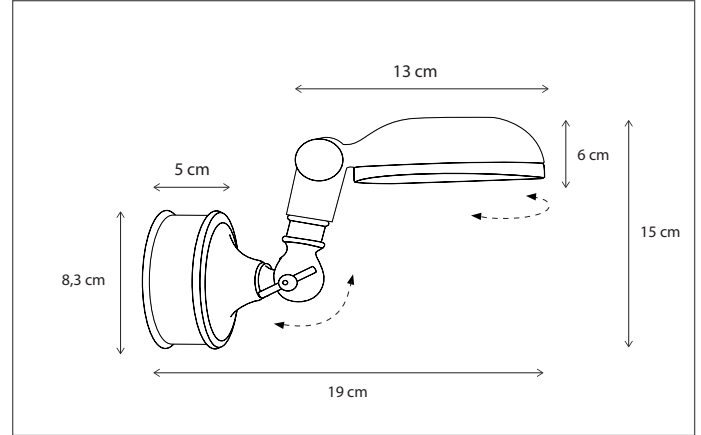

408

CODE	TYPE	FINISH	WATT	VOLT	FITTING
BEP0L124V	Beautique pipe	Bronze	2,4	24	-
BEP1L124V	Beautique pipe	Brushed nickel	2,4	24	-
BEP2L124V	Beautique pipe	Chrome	2,4	24	-

Available in 2 versions: integrated LED (2200K) or retrofit bulb (G4).
Lamps (G4 version) not included, consult light source guide for our advice.