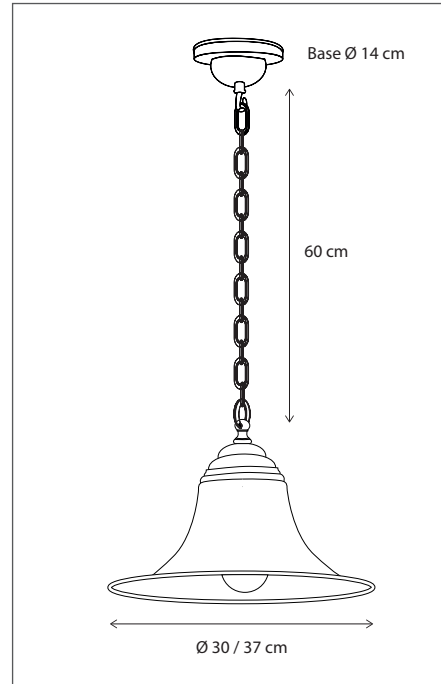

CODE	TYPE	FINISH	WATT	VOLT	FITTING
ELE001201	Elégance on chain petite 1L	Bronze	15	230	E27
ELE001202	Elégance on chain grande 1L	Bronze	15	230	E27
ELE101201	Elégance on chain petite 1L	Brushed nickel	15	230	E27
ELE101202	Elégance on chain grande 1L	Brushed nickel	15	230	E27
ELE201201	Elégance on chain petite 1L	Chrome	15	230	E27
ELE201202	Elégance on chain grande 1L	Chrome	15	230	E27

Contact us for:
Customisation, connectivity or halogen version of the collection