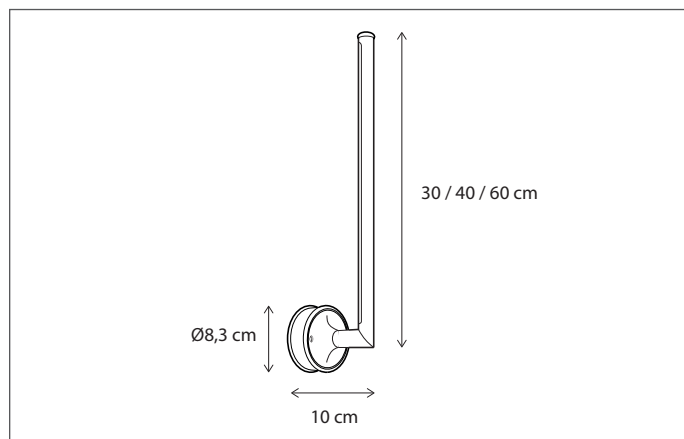

Customise with connection system, see accessories.

293

CODE	TYPE	FINISH	WATT	VOLT	FITTING
MAT025UP3	Matisse wall up 30 cm	Bronze	2,8	230	-
MAT025UP4	Matisse wall up 40 cm	Bronze	4,2	230	-
MAT025UP6	Matisse wall up 60 cm	Bronze	7	230	-
MAT125UP3	Matisse wall up 30 cm	Brushed nickel	2,8	230	-
MAT125UP4	Matisse wall up 40 cm	Brushed nickel	4,2	230	-
MAT125UP6	Matisse wall up 60 cm	Brushed nickel	7	230	-
MAT225UP3	Matisse wall up 30 cm	Chrome	2,8	230	-
MAT225UP4	Matisse wall up 40 cm	Chrome	4,2	230	-
MAT225UP6	Matisse wall up 60 cm	Chrome	7	230	-
MAT325UP3	Matisse wall up 30 cm	Polished brass	2,8	230	-
MAT325UP4	Matisse wall up 40 cm	Polished brass	4,2	230	-
MAT325UP6	Matisse wall up 60 cm	Polished brass	7	230	-