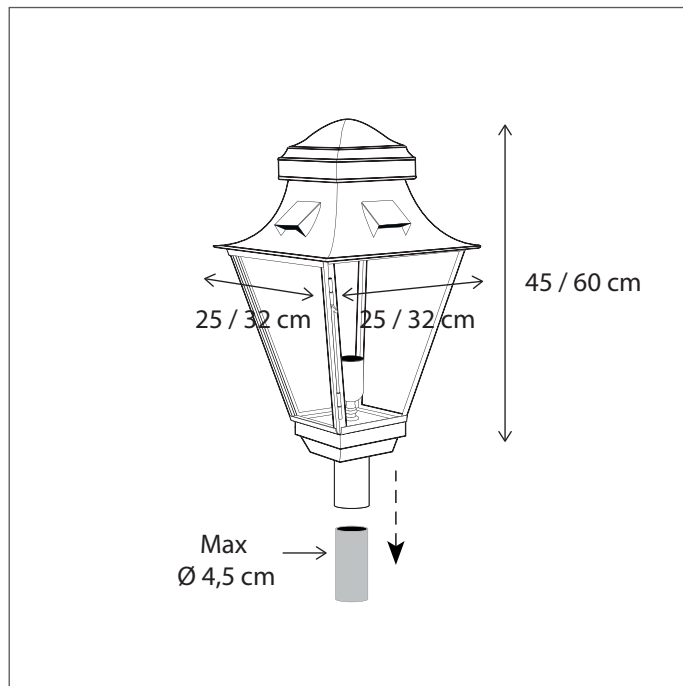

An extra spot can be added in the ceiling of the normal variant (1L --> 2L).

Pole available on request.

Lamps not included, consult light source guide for our advice.

438