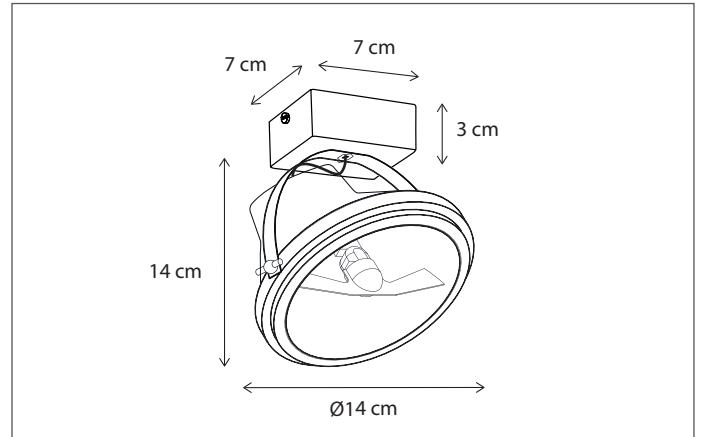

CODE	TYPE	FINISH	WATT	VOLT	FITTING
COU0L1V70	Coupette on square base	Bronze	15	230	GU10

Contact us for:
Customisation, connectivity or halogen version of the collection