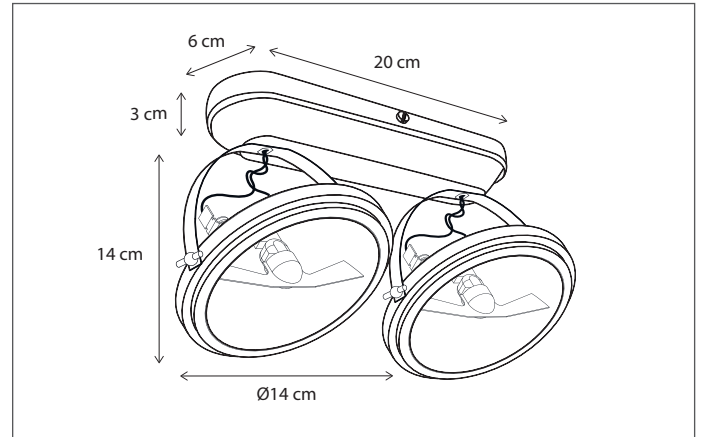

180

CODE	TYPE	FINISH	WATT	VOLT	FITTING
CEN0L2O02	Centonze on rounded profile 2L	Bronze	2 x 15	230	G53
CEN1L2O02	Centonze on rounded profile 2L	Brushed nickel	2 x 15	230	G53
CEN2L2O02	Centonze on rounded profile 2L	Chrome	2 x 15	230	G53