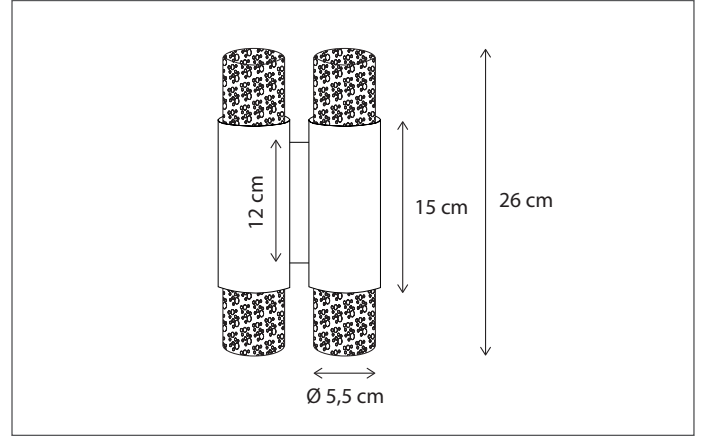

298

CODE	TYPE	FINISH	WATT	VOLT	FITTING
TIS001W01	Tisselum wall 1L	Bronze	2,4	230	-
TIS001W02	Tisselum wall 2L	Bronze	2 x 2,4	230	-