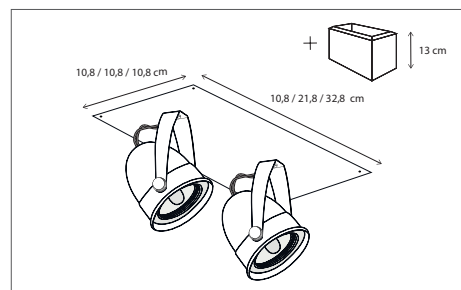

CODE	TYPE	FINISH	WATT	VOLT	FITTING
COM0L1CL5	Phantôme comète 1L - 10,8 x 10,8 cm	Bronze	8	230	GU10
COM0L2CL6	Phantôme comète 2L - 21,8 x 10,8 cm	Bronze	2 x 8	230	GU10
COM0L3CL7	Phantôme comète 3L - 32,8 x 10,8 cm	Bronze	3 x 8	230	GU10
COM1L1CL5	Phantôme comète 1L - 10,8 x 10,8 cm	Brushed nickel	8	230	GU10
COM1L2CL6	Phantôme comète 2L - 21,8 x 10,8 cm	Brushed nickel	2 x 8	230	GU10
COM1L3CL7	Phantôme comète 3L - 32,8 x 10,8 cm	Brushed nickel	3 x 8	230	GU10
COM2L1CL5	Phantôme comète 1L - 10,8 x 10,8 cm	Chrome	8	230	GU10
COM2L2CL6	Phantôme comète 2L - 21,8 x 10,8 cm	Chrome	2 x 8	230	GU10
COM2L3CL7	Phantôme comète 3L - 32,8 x 10,8 cm	Chrome	3 x 8	230	GU10

Contact us for:
Customisation, connectivity or halogen version of the collection