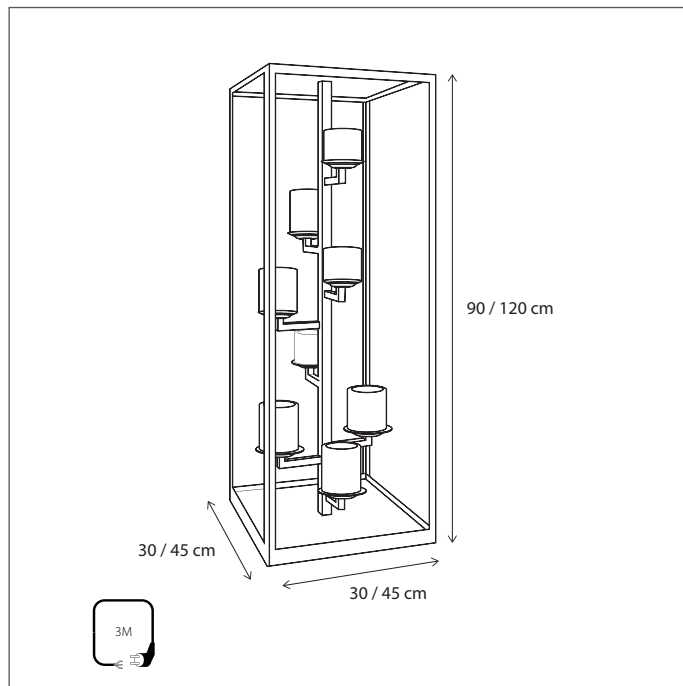

451

CODE	TYPE	FINISH	WATT	VOLT	FITTING
BVH008GIP	Bellefeu® vitrine high - 8 candles	Bronze	8 x 2,4	230	-
BVH014GIP	Bellefeu® vitrine high - 14 candles	Bronze	14 x 2,4	230	-

Scan the QR-code & discover our Bellefeu® effect!

Contact us for:
Customisation, connectivity or halogen version of the collection