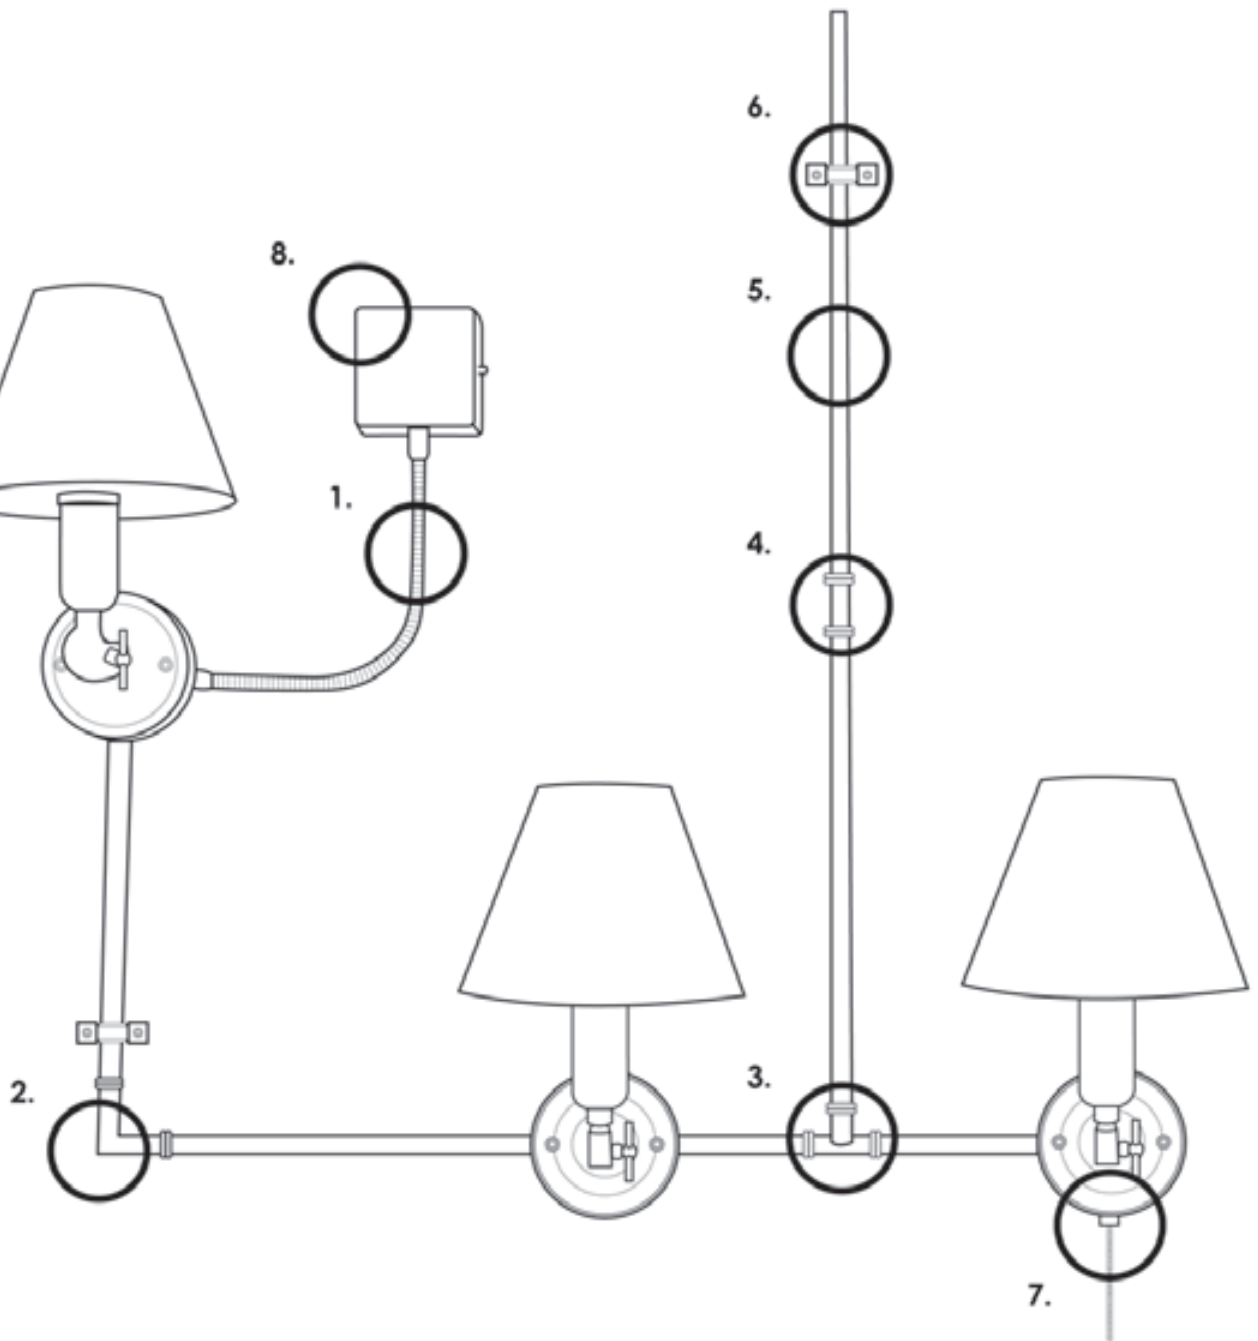

480

ACCESSORIES | CONNECTION SYSTEM TUBE

Contact us for:
Customisation, connectivity or halogen version of the collection