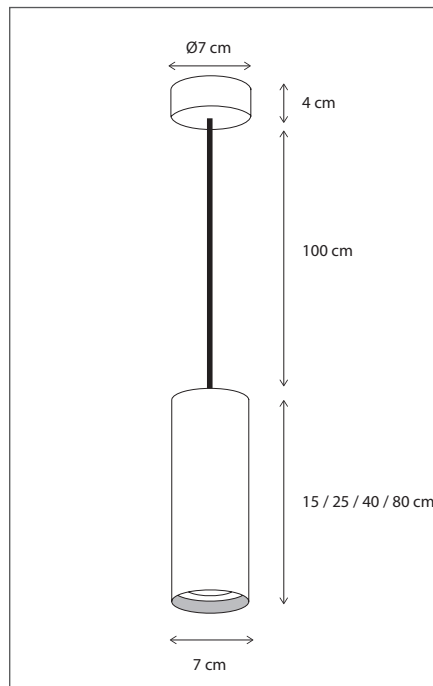

The light source is easy to move up and down, enabling you to change the light effect.

Lamps not included, consult light source guide for our advice.
Suspension possible with chain or cable.

CODE	TYPE	FINISH	WATT	VOLT	FITTING
TBL001Y15	Tubelum on tube base 15 cm	Bronze	6	230	GU10
TBL001Y25	Tubelum on tube base 25 cm	Bronze	6	230	GU10
TBL001Y40	Tubelum on tube base 40 cm	Bronze	6	230	GU10
TBL001Y80	Tubelum on tube base 80 cm	Bronze	6	230	GU10
TBL301Y15	Tubelum on tube base 15 cm	Polished brass	6	230	GU10
TBL301Y25	Tubelum on tube base 25 cm	Polished brass	6	230	GU10
TBL301Y40	Tubelum on tube base 40 cm	Polished brass	6	230	GU10
TBL301Y80	Tubelum on tube base 80 cm	Polished brass	6	230	GU10

Contact us for:

Customisation, connectivity or halogen version of the collection