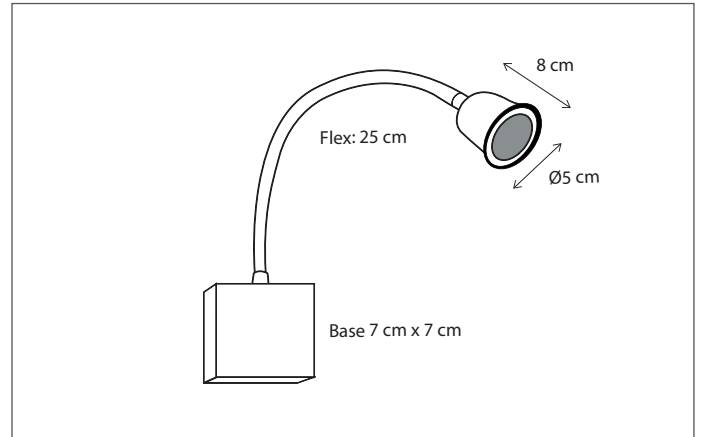

310

CODE	TYPE	FINISH	WATT	VOLT	FITTING
LFL0L1V70	Lisible fleure wall	Bronze	4	230	G4
LFL1L1V70	Lisible fleure wall	Brushed nickel	4	230	G4
LFL2L1V70	Lisible fleure wall	Chrome	4	230	G4