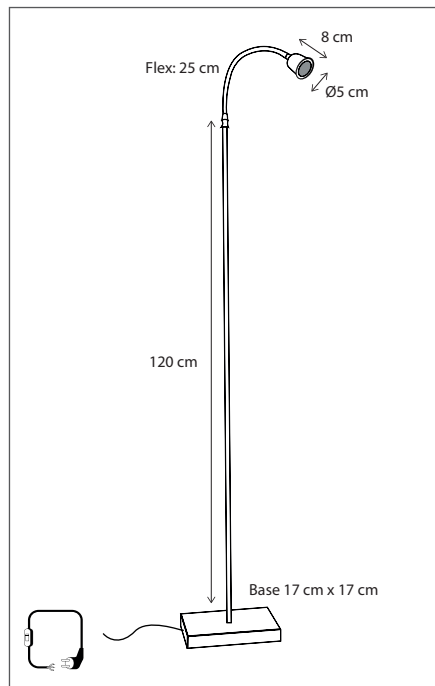

For reading light, select LED.
Lamps not included, consult light source guide for our advice.

367

CODE	TYPE	FINISH	WATT	VOLT	FITTING
LFL0L1FLO	Lisible fleure floor	Bronze	4	230	G4
LFL1L1FLO	Lisible fleure floor	Brushed nickel	4	230	G4
LFL2L1FLO	Lisible fleure floor	Chrome	4	230	G4

Contact us for:
Customisation, connectivity or halogen version of the collection