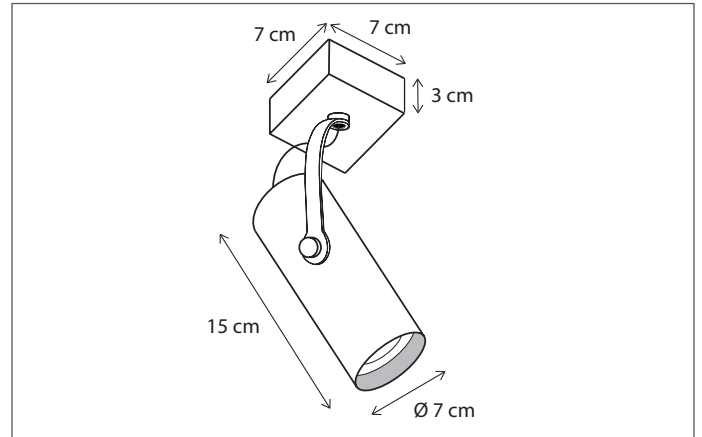

Contact us for:

Customisation, connectivity or halogen version of the collection

SPOT | TUBELUM ON SQUARE BASE

The light source is easy to move up and down, enabling you to change the light effect.

Lamps not included, consult light source guide for our advice.