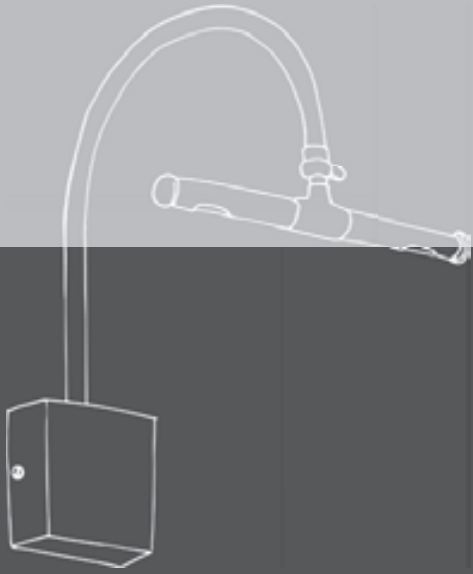

Picture light