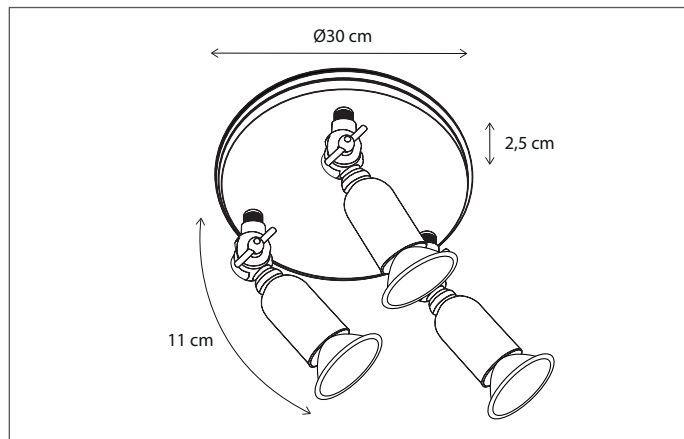

251

CODE	TYPE	FINISH	WATT	VOLT	FITTING
FIH003R30	Fiston on round plate 3L	Bronze	3 x 8	230	GU10
FIH006R30	Fiston on round plate 6L	Bronze	6 x 8	230	GU10
FIH103R30	Fiston on round plate 3L	Brushed nickel	3 x 8	230	GU10
FIH106R30	Fiston on round plate 6L	Brushed nickel	6 x 8	230	GU10
FIH203R30	Fiston on round plate 3L	Chrome	3 x 8	230	GU10
FIH206R30	Fiston on round plate 6L	Chrome	6 x 8	230	GU10
FIS0L3R30	Fiston on round plate 3L	Bronze	3 x 6	230	BA15d
FIS0L6R30	Fiston on round plate 6L	Bronze	6 x 6	230	BA15d
FIS1L3R30	Fiston on round plate 3L	Brushed nickel	3 x 6	230	BA15d
FIS1L6R30	Fiston on round plate 6L	Brushed nickel	6 x 6	230	BA15d
FIS2L3R30	Fiston on round plate 3L	Chrome	3 x 6	230	BA15d
FIS2L6R30	Fiston on round plate 6L	Chrome	6 x 6	230	BA15d

Contact us for:

Customisation, connectivity or halogen version of the collection