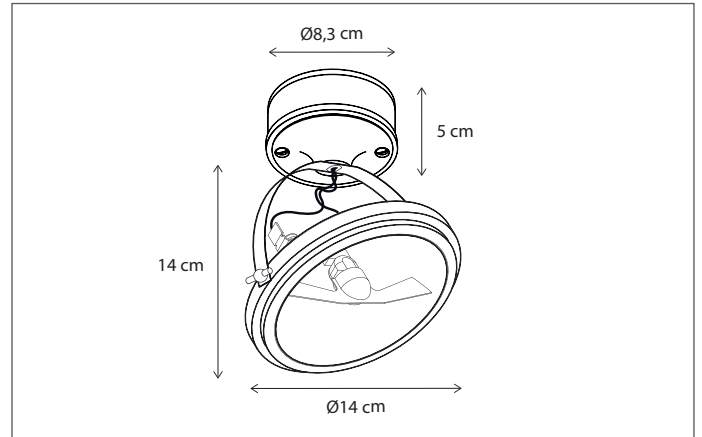

179

CODE	TYPE	FINISH	WATT	VOLT	FITTING
CEN0L1F83	Centonze on round base	Bronze	15	230	G53
CEN1L1F83	Centonze on round base	Brushed nickel	15	230	G53
CEN2L1F83	Centonze on round base	Chrome	15	230	G53

Contact us for:
Customisation, connectivity or halogen version of the collection