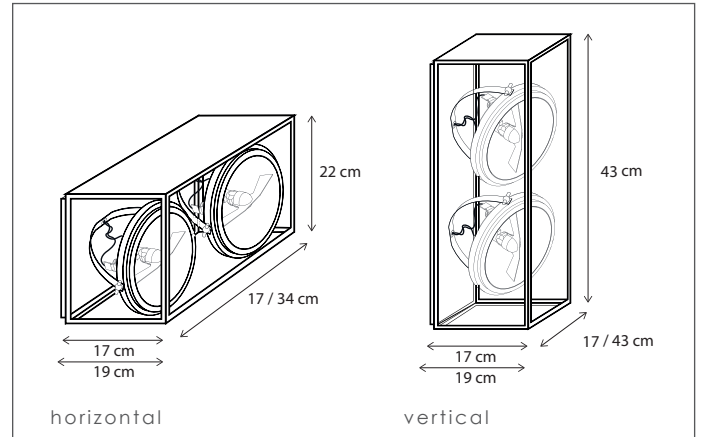

Contact us for:

Customisation, connectivity or halogen version of the collection

Lamps not included, consult light source guide for our advice.

384

CODE	TYPE	FINISH	WATT	VOLT	FITTING
VIT001004	Vitrine wall centonze 1L horizontal 17 x 22 cm	Bronze	12	230	G53
VIT002004	Vitrine wall centonze 2L horizontal 34 x 22 cm	Bronze	2 x 12	230	G53
VIT002005	Vitrine wall centonze 2L vertical 17 x 43 cm	Bronze	2 x 12	230	G53
VIT004009	Vitrine wall centonze 4L vertical 43 x 43 cm	Bronze	4 x 12	230	G53
VIT101004	Vitrine wall centonze 2L horizontal 34 x 22 cm	Brushed nickel	12	230	G53
VIT102004	Vitrine wall centonze 1L horizontal 17 x 22 cm	Brushed nickel	2 x 12	230	G53
VIT102005	Vitrine wall centonze 2L vertical 17 x 43 cm	Brushed nickel	2 x 12	230	G53
VIT104009	Vitrine wall centonze 4L vertical 43 x 43 cm	Brushed nickel	4 x 12	230	G53
VIT201004	Vitrine wall centonze 1L horizontal 17 x 22 cm	Chrome	12	230	G53
VIT202004	Vitrine wall centonze 2L horizontal 34 x 22 cm	Chrome	2 x 12	230	G53
VIT202005	Vitrine wall centonze 2L vertical 17 x 43 cm	Chrome	2 x 12	230	G53
VIT204009	Vitrine wall centonze 4L vertical 43 x 43 cm	Chrome	4 x 12	230	G53