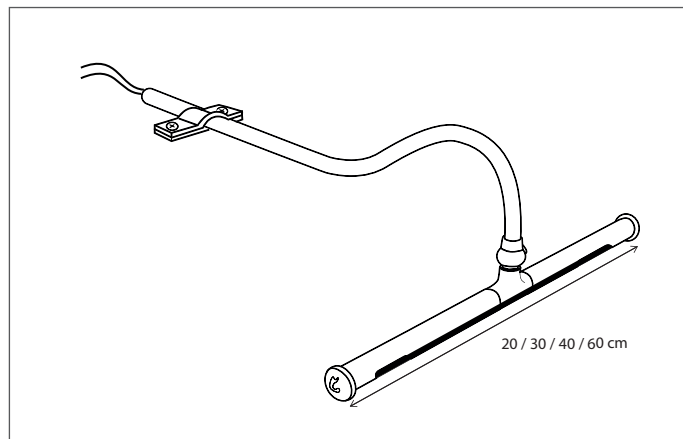

330

CODE	TYPE	FINISH	WATT	VOLT	FITTING
MAT022C20	Matisse cabinet mounted 2200K - 20 cm	Bronze	1,4	24	-
MAT022C30	Matisse cabinet mounted 2200K - 30 cm	Bronze	2,8	24	-
MAT022C40	Matisse cabinet mounted 2200K - 40 cm	Bronze	4,2	24	-
MAT022C60	Matisse cabinet mounted 2200K - 60 cm	Bronze	7	24	-
MAT027C20	Matisse cabinet mounted 2700K - 20 cm	Bronze	1,4	24	-
MAT027C30	Matisse cabinet mounted 2700K - 30 cm	Bronze	2,8	24	-
MAT027C40	Matisse cabinet mounted 2700K - 40 cm	Bronze	4,2	24	-
MAT027C60	Matisse cabinet mounted 2700K - 60 cm	Bronze	7	24	-
MAT122C20	Matisse cabinet mounted 2200K - 20 cm	Brushed nickel	1,4	24	-
MAT122C30	Matisse cabinet mounted 2200K - 30 cm	Brushed nickel	2,8	24	-
MAT122C40	Matisse cabinet mounted 2200K - 40 cm	Brushed nickel	4,2	24	-
MAT122C60	Matisse cabinet mounted 2200K - 60 cm	Brushed nickel	7	24	-
MAT127C20	Matisse cabinet mounted 2700K - 20 cm	Brushed nickel	1,4	24	-
MAT127C30	Matisse cabinet mounted 2700K - 30 cm	Brushed nickel	2,8	24	-
MAT127C40	Matisse cabinet mounted 2700K - 40 cm	Brushed nickel	4,2	24	-
MAT127C60	Matisse cabinet mounted 2700K - 60 cm	Brushed nickel	7	24	-
MAT222C20	Matisse cabinet mounted 2200K - 20 cm	Chrome	1,4	24	-
MAT222C30	Matisse cabinet mounted 2200K - 30 cm	Chrome	2,8	24	-
MAT222C40	Matisse cabinet mounted 2200K - 40 cm	Chrome	4,2	24	-
MAT222C60	Matisse cabinet mounted 2200K - 60 cm	Chrome	7	24	-
MAT227C20	Matisse cabinet mounted 2700K - 20 cm	Chrome	1,4	24	-