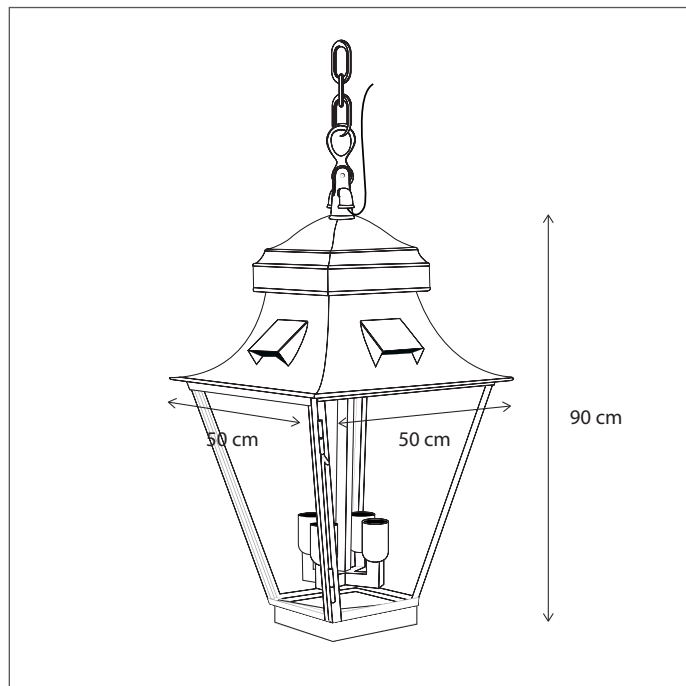

An extra spot can be added in the ceiling of the grand variant (4L --> 8L).

Lamps not included, consult light source guide for our advice.

466