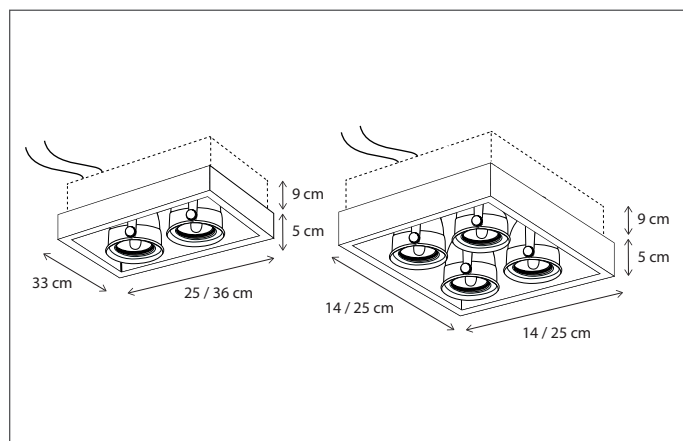

2 circuits that can be switched on/off separately, enabling 3 light effects:

1. Indirect illumination via an integrated LED strip
2. Direct (functional) light created by comete spots (lamps not included, consult light source guide for our advice)
3. Combination of above

272

CODE	TYPE	FINISH	WATT	VOLT	FITTING
QCO0L1S14	Q-Bri comète semi recessed 1L - 14 x 14 cm	Bronze	8 + 6	230	BA15d
QCO0L2S25	Q-Bri comète semi recessed 2L - 25 x 14 cm	Bronze	2 x 8 + 9	230	BA15d
QCO0L3S36	Q-Bri comète semi recessed 3L - 36 x 14 cm	Bronze	3 x 8 + 12	230	BA15d
QCO0L4S25	Q-Bri comète semi recessed 4L - 25 x 25 cm	Bronze	4 x 8 + 12	230	BA15d
QCO1L1S14	Q-Bri comète semi recessed 1L - 14 x 14 cm	Brushed nickel	8 + 6	230	BA15d
QCO1L2S25	Q-Bri comète semi recessed 2L - 25 x 14 cm	Brushed nickel	2 x 8 + 9	230	BA15d
QCO1L3S36	Q-Bri comète semi recessed 3L - 36 x 14 cm	Brushed nickel	3 x 8 + 12	230	BA15d
QCO1L4S25	Q-Bri comète semi recessed 4L - 25 x 25 cm	Brushed nickel	4 x 8 + 12	230	BA15d
QCO2L1S14	Q-Bri comète semi recessed 1L - 14 x 14 cm	Chrome	8 + 6	230	BA15d
QCO2L2S25	Q-Bri comète semi recessed 2L - 25 x 14 cm	Chrome	2 x 8 + 9	230	BA15d
QCO2L3S36	Q-Bri comète semi recessed 3L - 36 x 14 cm	Chrome	3 x 8 + 12	230	BA15d
QCO2L4S25	Q-Bri comète semi recessed 4L - 25 x 25 cm	Chrome	4 x 8 + 12	230	BA15d

Scan the QR-code & discover the 3 different light effects!

Contact us for:

Customisation, connectivity or halogen version of the collection