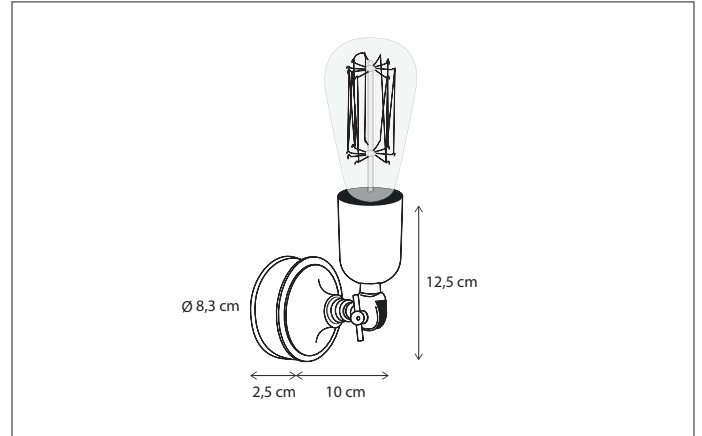

299

CODE	TYPE	FINISH	WATT	VOLT	FITTING
FIL001F83	Filou wall on round base	Bronze	15	230	E27
FIL101F83	Filou wall on round base	Brushed nickel	15	230	E27
FIL201F83	Filou wall on round base	Chrome	15	230	E27

Contact us for:

Customisation, connectivity or halogen version of the collection