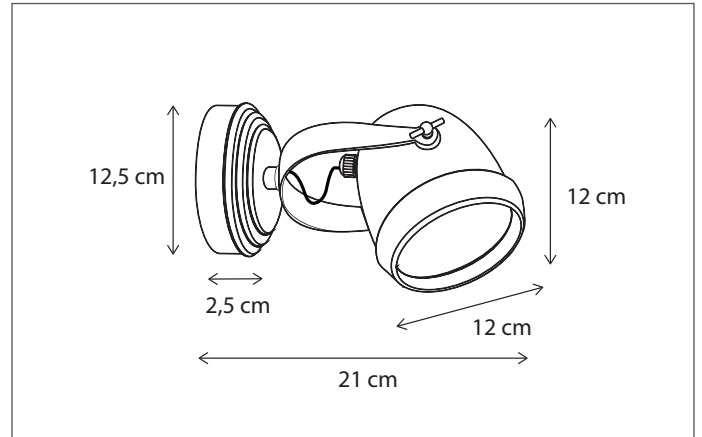

295

CODE	TYPE	FINISH	WATT	VOLT	FITTING
MAC001221	Macro wall (incl. driver)	Bronze	12	230	G53
MAC101221	Macro wall (incl. driver)	Brushed nickel	12	230	G53
MAC201221	Macro wall (incl. driver)	Chrome	12	230	G53

Contact us for:
Customisation, connectivity or halogen version of the collection