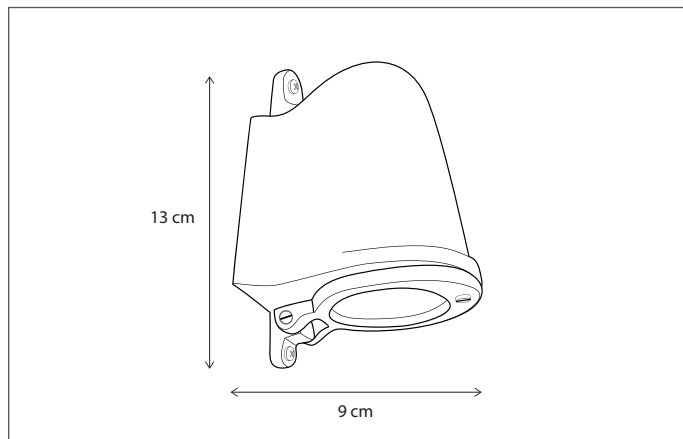

373

CODE	TYPE	FINISH	WATT	VOLT	FITTING
BAL001002	Balume wall	Bronze	8	230	GU10
BAL101002	Balume wall	Brushed nickel	8	230	GU10
BAL201002	Balume wall	Chrome	8	230	GU10
BAL301002	Balume wall	Polished brass	8	230	GU10

Contact us for:
Customisation, connectivity or halogen version of the collection