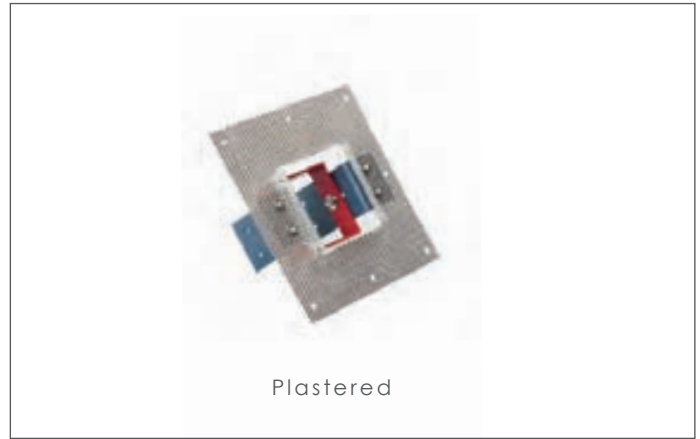

CODE	TYPE
GRIBOX001	Kit for non plastered walls - carré / déco
GRIBOX002	Kit for non plastered walls - lounge
GRIPLA001	Kit for plastered walls - carré / déco
GRIPLA002	Kit for plastered walls - lounge

482