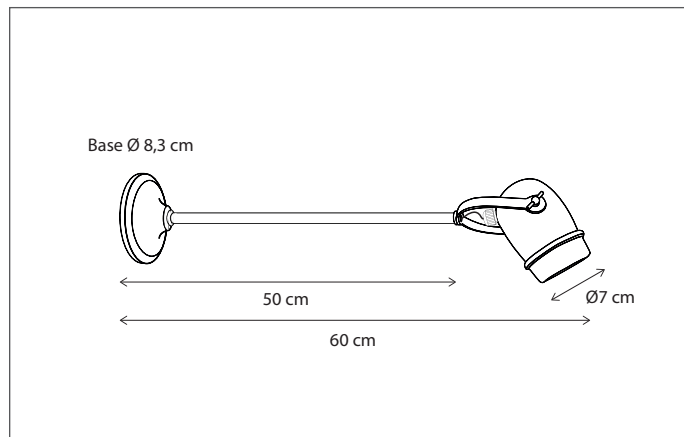

WALL | MICRO PUBLICITY MOUNTED BASE

For warmer light, add Kelvin Killer® - see accessories.
For enhanced light dispersion and/or anti-glare effect, add frosted glass filter - see accessories.
Lamps not included, consult light source guide for our advice.

379

CODE	TYPE	FINISH	WATT	VOLT	FITTING
MIC001W50	Micro publicity tige	Bronze	6	230	GU10
MIC101W50	Micro publicity tige	Brushed nickel	6	230	GU10
MIC201W50	Micro publicity tige	Chrome	6	230	GU10

Contact us for:
Customisation, connectivity or halogen version of the collection