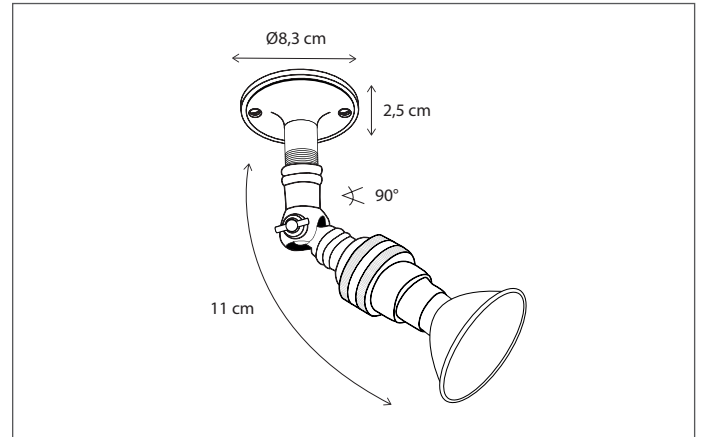

190

CODE	TYPE	FINISH	WATT	VOLT	FITTING
MAR01G83	Marron mounted base	Bronze	8	12	BA15d
MAR11G83	Marron mounted base	Brushed nickel	8	12	BA15d
MAR21G83	Marron mounted base	Chrome	8	12	BA15d