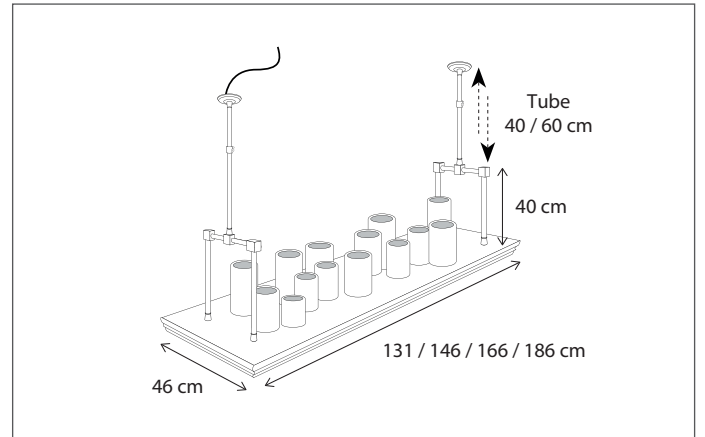

1. Dim-to-warm LED-strip at the bottom for functional light
2. Integrated LED-discs for the candle effect for atmosphere creation

Wax linnen candles included, for other options see accessories.

114

CODE	TYPE	FINISH	WATT	VOLT	FITTING
BRS012D13	Bellefeu® royal rectangular 131 cm - 12 candles	Bronze	12 x 2,4 + 38,8	230	-
BRS014D15	Bellefeu® royal rectangular 146 cm - 14 candles	Bronze	14 x 2,4 + 42	230	-
BRS016D17	Bellefeu® royal rectangular 166 cm - 16 candles	Bronze	16 x 2,4 + 48	230	-
BRS018D19	Bellefeu® royal rectangular 186 cm - 18 candles	Bronze	18 x 2,4 + 58	230	-