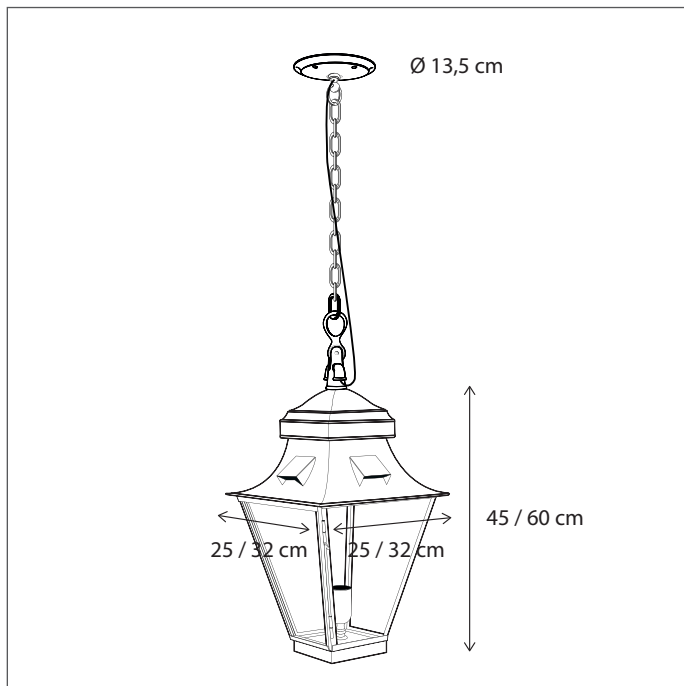

465

CODE	TYPE	FINISH	WATT	VOLT	FITTING
GRA001CS3	Gracieuze lantern small 1L	Bronze	15	230	E27
GRA001CS5	Gracieuze lantern normal 1L	Bronze	15	230	E27
GRA002CS5	Gracieuze lantern normal 2L	Bronze	15 + 8	230	E27 + GU10

Contact us for:

Customisation, connectivity or halogen version of the collection