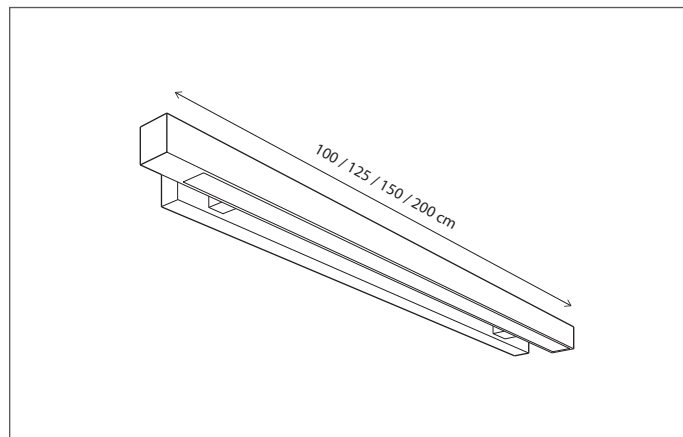

Scan the QR-code & discover how to illuminate big objects!

Contact us for:
 Customisation, connectivity or halogen version of the collection

Motion or day-night sensor can be integrated in the product, see accessories.