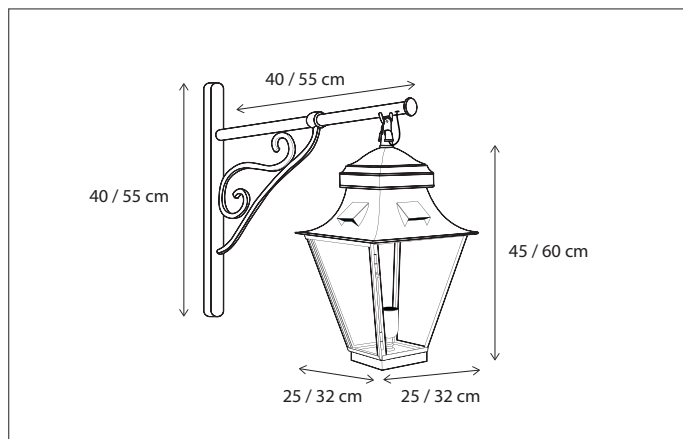

An extra spot can be added in the ceiling of the normal variant (1L --> 2L).

Lamps not included, consult light source guide for our advice.

390