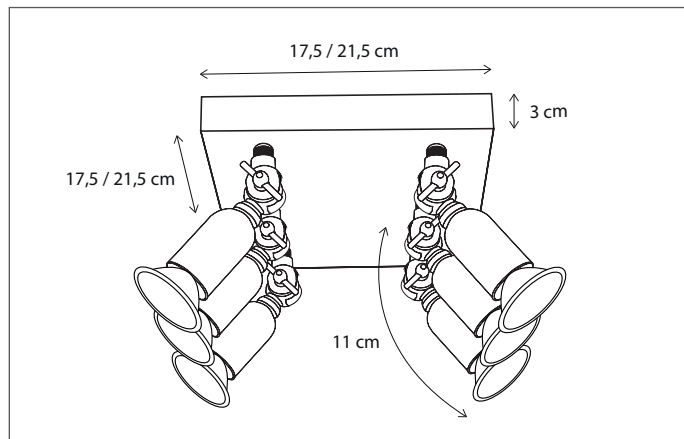

250

CODE	TYPE	FINISH	WATT	VOLT	FITTING
FIH004V17	Fiston on square base 4L	Bronze	4 x 8	230	GU10
FIH006V21	Fiston on square base 6L	Bronze	6 x 8	230	GU10
FIH104V17	Fiston on square base 4L	Brushed nickel	4 x 8	230	GU10
FIH106V21	Fiston on square base 6L	Brushed nickel	6 x 8	230	GU10
FIH204V17	Fiston on square base 4L	Chrome	4 x 8	230	GU10
FIH206V21	Fiston on square base 6L	Chrome	6 x 8	230	GU10
FIS0L4V17	Fiston on square base 4L	Bronze	4 x 6	230	BA15d
FIS0L6V21	Fiston on square base 6L	Bronze	6 x 6	230	BA15d
FIS1L4V17	Fiston on square base 4L	Brushed nickel	4 x 6	230	BA15d
FIS1L6V21	Fiston on square base 6L	Brushed nickel	6 x 6	230	BA15d
FIS2L4V17	Fiston on square base 4L	Chrome	4 x 6	230	BA15d
FIS2L6V21	Fiston on square base 6L	Chrome	6 x 6	230	BA15d