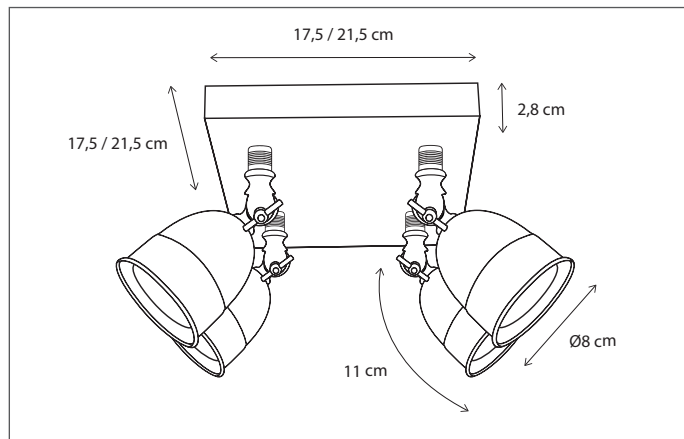

217

CODE	TYPE	FINISH	WATT	VOLT	FITTING
POI0L4V17	Poire on square base 4L	Bronze	4 x 8	230	GU10
POI0L6V21	Poire on square base 6L	Bronze	6 x 8	230	GU10
POI1L4V17	Poire on square base 4L	Brushed nickel	4 x 8	230	GU10
POI1L6V21	Poire on square base 6L	Brushed nickel	6 x 8	230	GU10
POI2L4V17	Poire on square base 4L	Chrome	4 x 8	230	GU10
POI2L6V21	Poire on square base 6L	Chrome	6 x 8	230	GU10
POI004V17	Poire on square base 4L	Bronze	4 x 8	230	BA15d
POI006V21	Poire on square base 6L	Bronze	6 x 8	230	BA15d
POI104V17	Poire on square base 4L	Brushed nickel	4 x 8	230	BA15d
POI106V21	Poire on square base 6L	Brushed nickel	6 x 8	230	BA15d
POI204V17	Poire on square base 4L	Chrome	4 x 8	230	BA15d
POI206V21	Poire on square base 6L	Chrome	6 x 8	230	BA15d

Contact us for:

Customisation, connectivity or halogen version of the collection