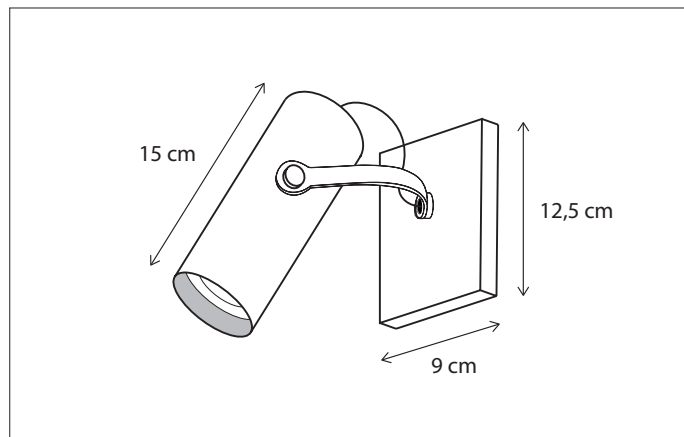

CODE	TYPE	FINISH	WATT	VOLT	FITTING
TBL001006	Tubelum wall on rectangular base	Bronze	6	230	GU10
TBL301006	Tubelum wall on rectangular base	Polished brass	6	230	GU10

Contact us for:

Customisation, connectivity or halogen version of the collection