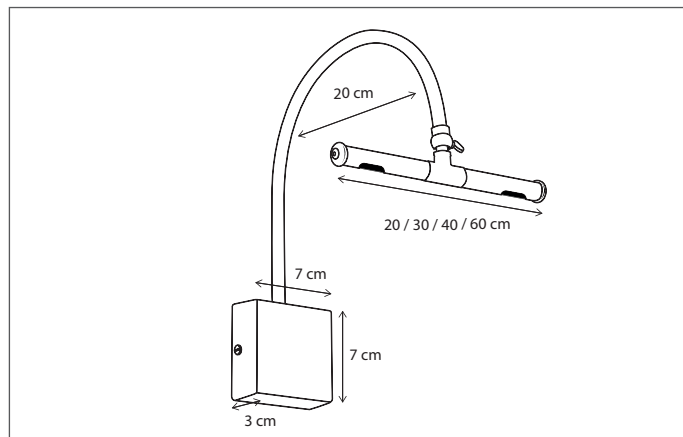

Base hidden behind your artwork.
Lamps not included, consult light source guide for our advice.
Customise your product with the connection system, see accessories.

320