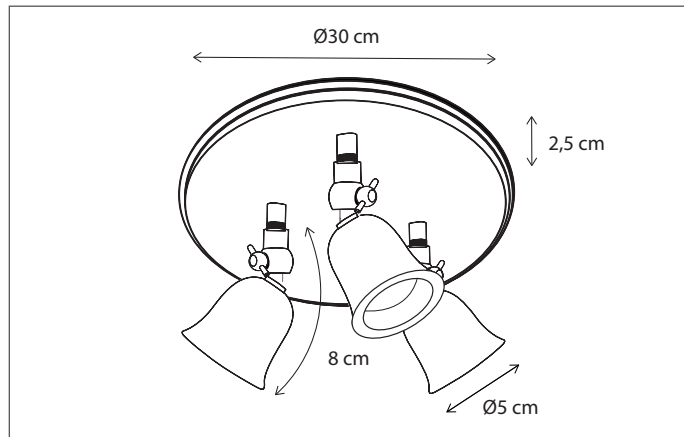

For accent lighting, select halogen. For functional lighting, select LED. LED and halogen lamps are not interchangeable. The product code for halogen is ....0....instead of ....L....
Lamps not included, consult light source guide for our advice.

230

CODE	TYPE	FINISH	WATT	VOLT	FITTING
FLE0L3R30	Fleure on round plate 3L	Bronze	3 x 4	230	G4
FLE0L6R30	Fleure on round plate 6L	Bronze	6 x 4	230	G4
FLE1L3R30	Fleure on round plate 3L	Brushed nickel	3 x 4	230	G4
FLE1L6R30	Fleure on round plate 6L	Brushed nickel	6 x 4	230	G4
FLE2L3R30	Fleure on round plate 3L	Chrome	3 x 4	230	G4
FLE2L6R30	Fleure on round plate 6L	Chrome	6 x 4	230	G4

Scan the QR-code & discover the difference between LED and Halogen for Fleure!

Contact us for:

Customisation, connectivity or halogen version of the collection