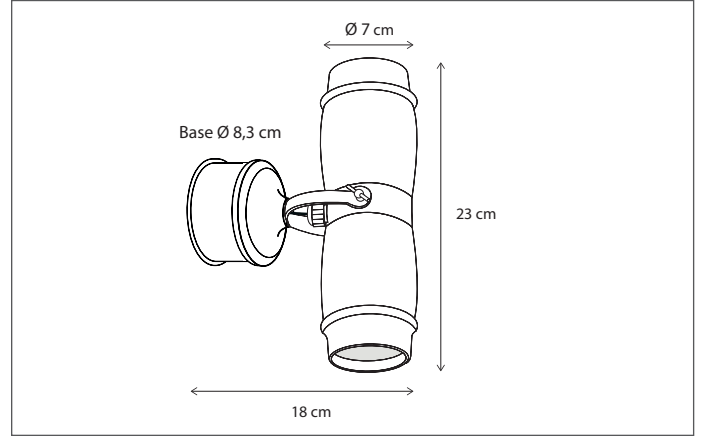

For warmer light, add Kelvin Killer® - see accessories.
For enhanced light dispersion and/or anti-glare effect, add frosted glass filter - see accessories.
Lamps not included, consult light source guide for our advice.