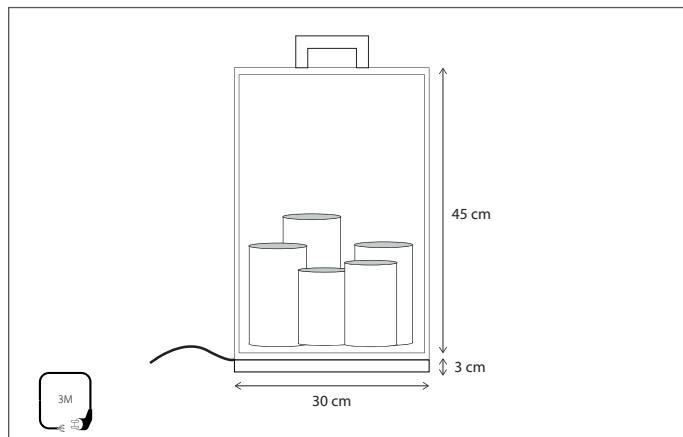

Integrated push dimmer for adjustable candle effect.
Standard with glass candles, for other options see accessories.

452