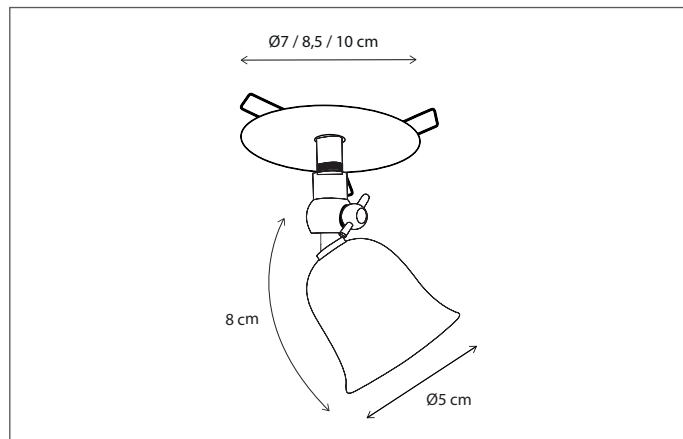

Select the correct driver, see accessories.

For accent lighting, select halogen. For functional lighting, select LED. LED and halogen lamps are not interchangeable. The product code for halogen is ....0....instead of ....L....

Lamps not included, consult light source guide for our advice.