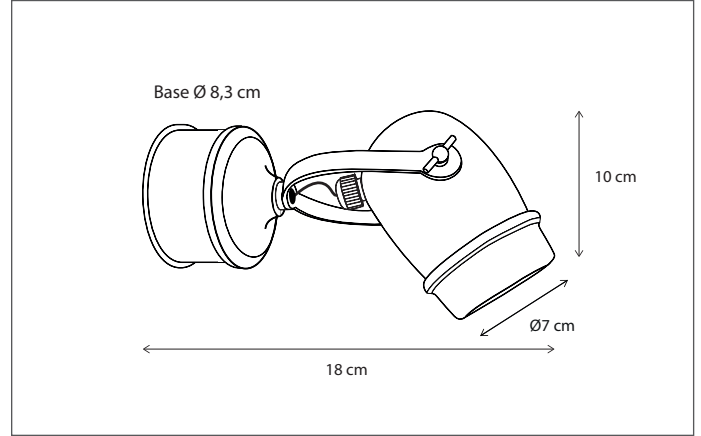

For warmer light, add Kelvin Killer® - see accessories.
For enhanced light dispersion and/or anti-glare effect, add frosted glass filter - see accessories.
Lamps not included, consult light source guide for our advice.