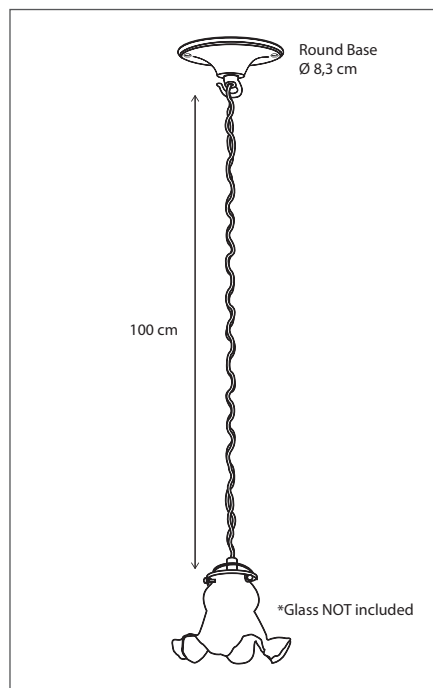

CODE	TYPE	FINISH	WATT	VOLT	FITTING
MOE001G83	Moemoe mounted base 1L	Bronze	6	230	BA15d
MOE002G83	Moemoe mounted base 2L	Bronze	2 x 6	230	BA15d
MOE003G83	Moemoe mounted base 3L	Bronze	3 x 6	230	BA15d
MOE101G83	Moemoe mounted base 1L	Brushed nickel	6	230	BA15d
MOE102G83	Moemoe mounted base 2L	Brushed nickel	2 x 6	230	BA15d
MOE103G83	Moemoe mounted base 3L	Brushed nickel	3 x 6	230	BA15d
MOE201G83	Moemoe mounted base 1L	Chrome	6	230	BA15d
MOE202G83	Moemoe mounted base 2L	Chrome	2 x 6	230	BA15d
MOE203G83	Moemoe mounted base 3L	Chrome	3 x 6	230	BA15d