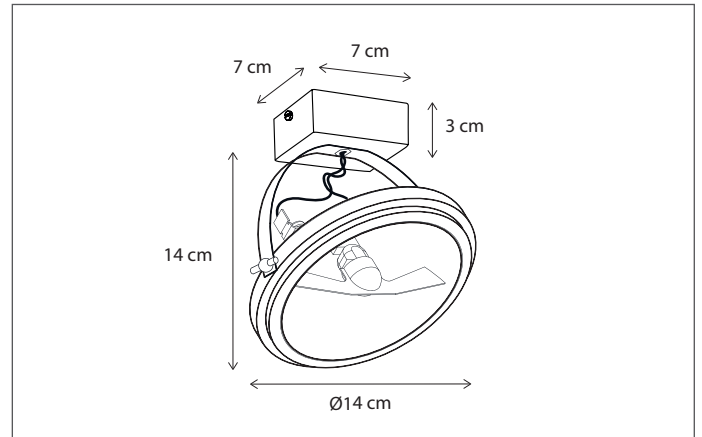

CODE	TYPE	FINISH	WATT	VOLT	FITTING
CEN0L1V70	Centonze on square base	Bronze	15	230	G53
CEN1L1V70	Centonze on square base	Brushed nickel	15	230	G53
CEN2L1V70	Centonze on square base	Chrome	15	230	G53

Contact us for:
Customisation, connectivity or halogen version of the collection