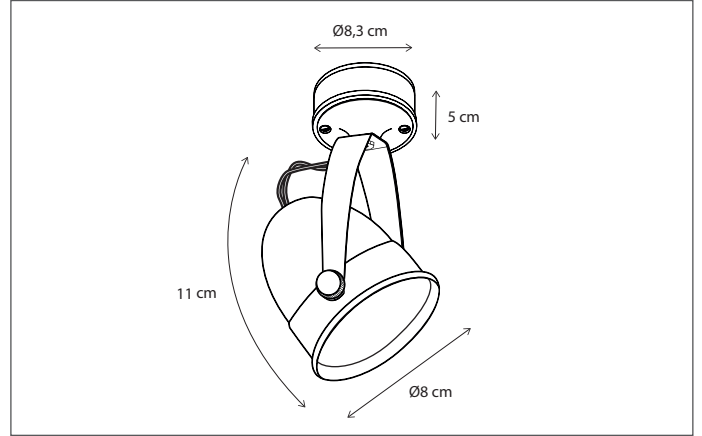

Available in 2 versions: GU10 (no driver required) or BA15d (driver required & included).

Lamps not included, consult light source guide for our advice.

202