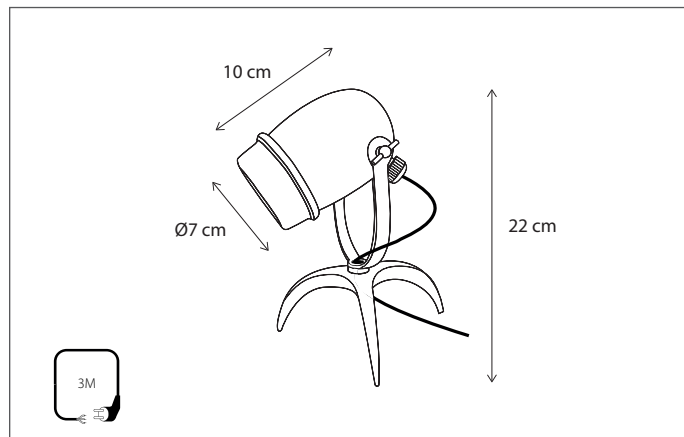

For warmer light, add Kelvin Killer® - see accessories.
For enhanced light dispersion and/or anti-glare effect, add frosted glass filter - see accessories.
Lamps not included, consult light source guide for our advice.

457

CODE	TYPE	FINISH	WATT	VOLT	FITTING
MIC001TRO	Micro tripod outdoor	Bronze	6	230	GU10
MIC101TRO	Micro tripod outdoor	Brushed nickel	6	230	GU10
MIC201TRO	Micro tripod outdoor	Chrome	6	230	GU10

Contact us for:
Customisation, connectivity or halogen version of the collection