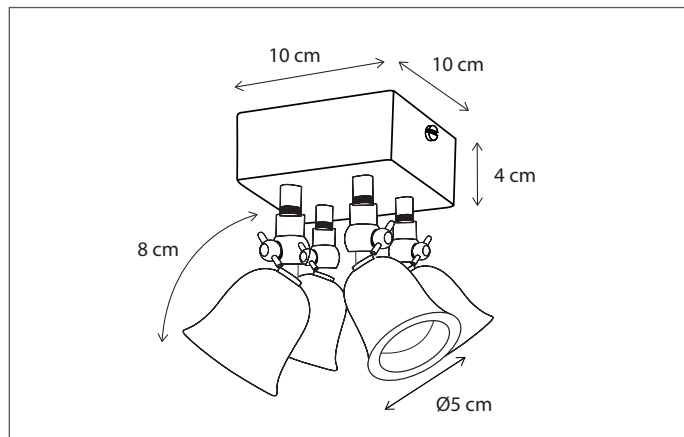

For accent lighting, select halogen. For functional lighting, select LED. LED and halogen lamps are not interchangeable. The product code for halogen is ....0....instead of ....L....
Lamps not included, consult light source guide for our advice.

228

CODE	TYPE	FINISH	WATT	VOLT	FITTING
FLE0L2V10	Fleure on square base 2L	Bronze	2 x 4	230	G4
FLE0L4V10	Fleure on square base 4L	Bronze	4 x 4	230	G4
FLE1L2V10	Fleure on square base 2L	Brushed nickel	2 x 4	230	G4
FLE1L4V10	Fleure on square base 4L	Brushed nickel	4 x 4	230	G4
FLE2L2V10	Fleure on square base 2L	Chrome	2 x 4	230	G4
FLE2L4V10	Fleure on square base 4L	Chrome	4 x 4	230	G4

Scan the QR-code & discover the difference between LED and Halogen for Fleure!

Contact us for:

Customisation, connectivity or halogen version of the collection