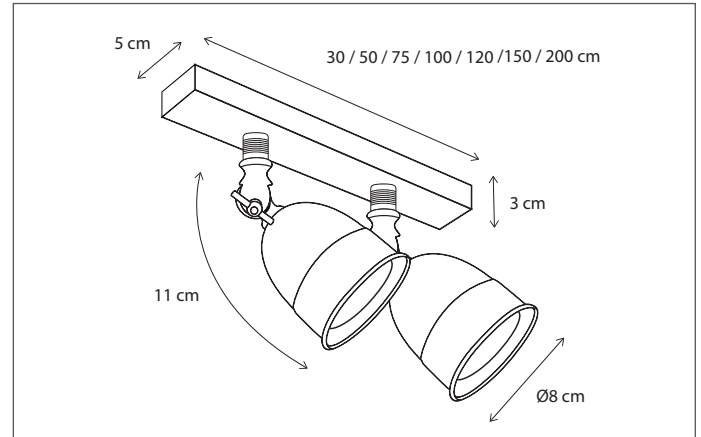

Lamps not included, consult light source guide for our advice.

220

CODE	TYPE	FINISH	WATT	VOLT	FITTING
POI0L2B03	Poire on profile 30 cm - 2L	Bronze	2 x 8	230	GU10
POI0L3B05	Poire on profile 50 cm - 3L	Bronze	3 x 8	230	GU10
POI0L4B07	Poire on profile 75 cm - 4L	Bronze	4 x 8	230	GU10
POI0L4B10	Poire on profile 100 cm - 4L	Bronze	4 x 8	230	GU10
POI0L4B12	Poire on profile 120 cm - 4L	Bronze	4 x 8	230	GU10
POI0L4B15	Poire on profile 150 cm - 4L	Bronze	4 x 8	230	GU10
POI0L4B20	Poire on profile 200 cm - 4L	Bronze	4 x 8	230	GU10
POI0L1XTR	Poire extra mounted on profile	Bronze	8	230	GU10
POI1L2B03	Poire on profile 30 cm - 2L	Brushed nickel	2 x 8	230	GU10
POI1L3B05	Poire on profile 50 cm - 3L	Brushed nickel	3 x 8	230	GU10
POI1L4B07	Poire on profile 75 cm - 4L	Brushed nickel	4 x 8	230	GU10
POI1L4B10	Poire on profile 100 cm - 4L	Brushed nickel	4 x 8	230	GU10
POI1L4B12	Poire on profile 120 cm - 4L	Brushed nickel	4 x 8	230	GU10
POI1L4B15	Poire on profile 150 cm - 4L	Brushed nickel	4 x 8	230	GU10
POI1L4B20	Poire on profile 200 cm - 4L	Brushed nickel	4 x 8	230	GU10
POI1L1XTR	Poire extra mounted on profile	Brushed nickel	8	230	GU10
POI2L2B03	Poire on profile 30 cm - 2L	Chrome	2 x 8	230	GU10
POI2L3B05	Poire on profile 50 cm - 3L	Chrome	3 x 8	230	GU10
POI2L4B07	Poire on profile 75 cm - 4L	Chrome	4 x 8	230	GU10
POI2L4B10	Poire on profile 100 cm - 4L	Chrome	4 x 8	230	GU10
POI2L4B12	Poire on profile 120 cm - 4L	Chrome	4 x 8	230	GU10
POI2L4B15	Poire on profile 150 cm - 4L	Chrome	4 x 8	230	GU10