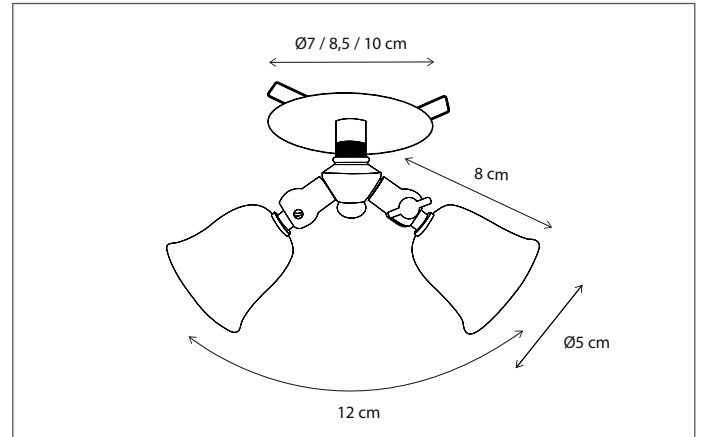

Select the correct driver, see accessories.

For accent lighting, select halogen. For functional lighting, select LED. LED and halogen lamps are not interchangeable. The product code for halogen is ....0....instead of ....L....

Lamps not included, consult light source guide for our advice.