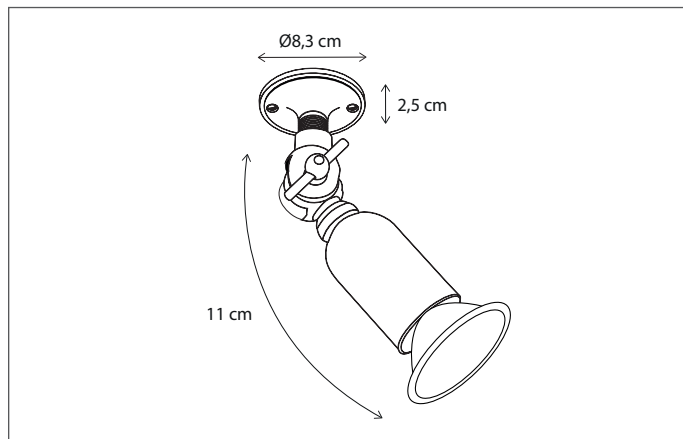

SPOT | FISTON MOUNTED BASE

Available in 2 versions: GU10 (no driver required) or BA15d (driver required).

Select the correct driver, see accessories.

Lamps not included, consult light source guide for our advice.

245

CODE	TYPE	FINISH	WATT	VOLT	FITTING
FIH001G83	Fiston mounted base	Bronze	8	230	GU10
FIH101G83	Fiston mounted base	Brushed nickel	8	230	GU10
FIH201G83	Fiston mounted base	Chrome	8	230	GU10
FIS0L1G83	Fiston mounted base	Bronze	6	12	BA15d
FIS1L1G83	Fiston mounted base	Brushed nickel	6	12	BA15d
FIS2L1G83	Fiston mounted base	Chrome	6	12	BA15d

Contact us for:

Customisation, connectivity or halogen version of the collection