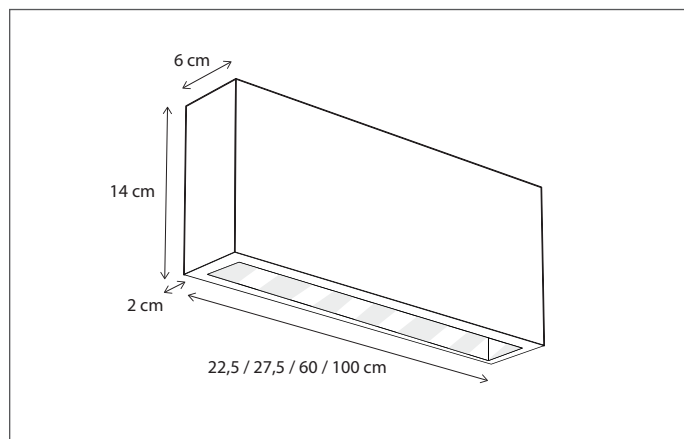

394

CODE	TYPE	FINISH	WATT	VOLT	FITTING
GRA002WAG	Gracieuze wall grand 2L	Bronze	2 x 15	230	E27
GRA004WAG	Gracieuze wall grand 4L	Bronze	2 x 15 + 2 x 8	230	E27 + GU10

Integrated LED.

395

CODE	TYPE	FINISH	WATT	VOLT	FITTING
QBR0L2OUS	Q-Bri wall outdoor small 22,5 cm	Bronze	6	230	-
QBR0L2OUN	Q-Bri wall outdoor normal 27,5 cm	Bronze	6	230	-
QBR0L2OUL	Q-Bri wall outdoor medium 60 cm	Bronze	18	230	-
QBR1L2OUS	Q-Bri wall outdoor small 22,5 cm	Brushed nickel	6	230	-
QBR1L2OUN	Q-Bri wall outdoor normal 27,5 cm	Brushed nickel	6	230	-
QBR1L2OUL	Q-Bri wall outdoor medium 60 cm	Brushed nickel	18	230	-
QBR2L2OUS	Q-Bri wall outdoor small 22,5 cm	Chrome	6	230	-
QBR2L2OUN	Q-Bri wall outdoor normal 27,5 cm	Chrome	6	230	-
QBR2L2OUL	Q-Bri wall outdoor medium 60 cm	Chrome	18	230	-