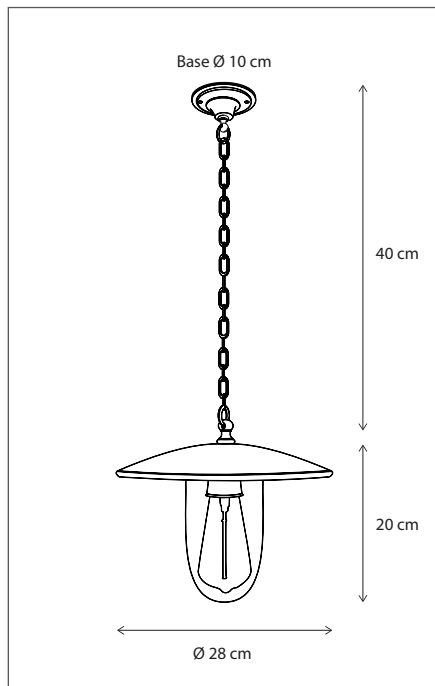

135

CODE	TYPE	FINISH	WATT	VOLT	FITTING
ELB001200	Elébase on chain	Bronze	15	230	E27
ELB101200	Elébase on chain	Brushed nickel	15	230	E27
ELB201200	Elébase on chain	Chrome	15	230	E27

Contact us for:
Customisation, connectivity or halogen version of the collection