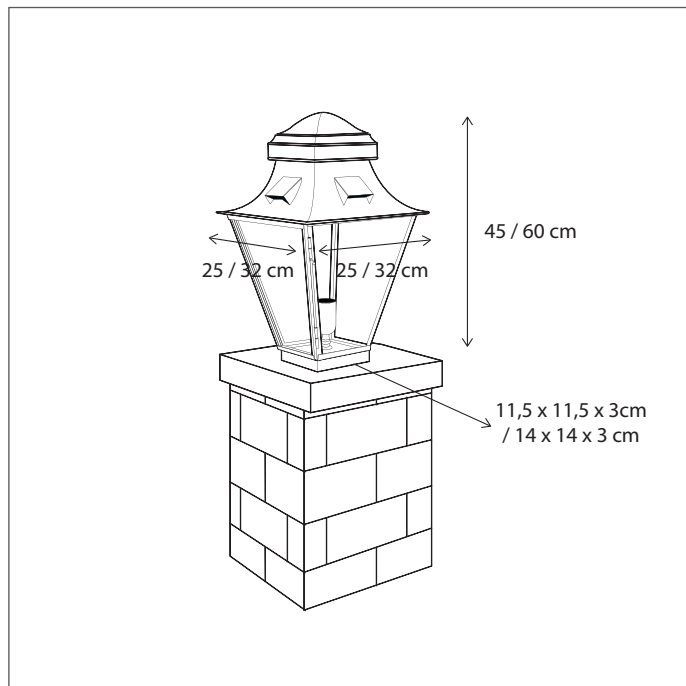

An extra spot can be added in the ceiling of the normal variant (1L --> 2L).

Lamps not included, consult light source guide for our advice.

434