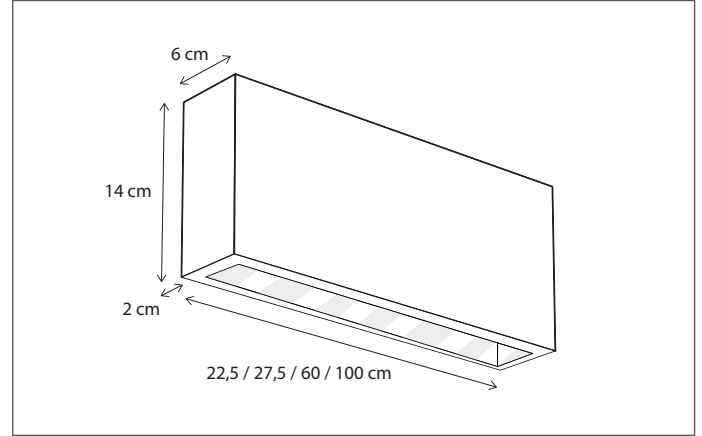

Retrofit LED-lamp(s) included.