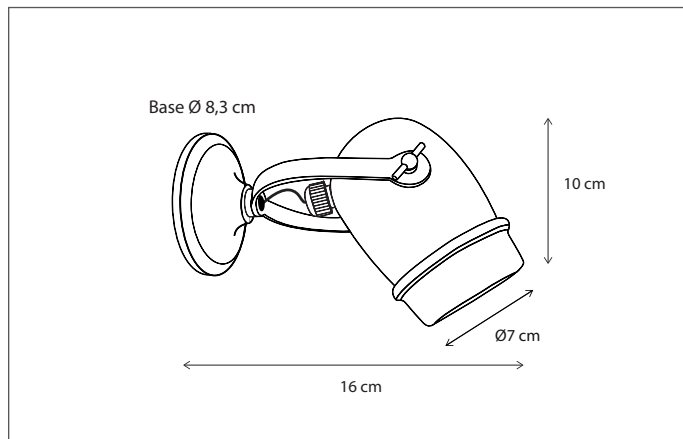

For warmer light, add Kelvin Killer® - see accessories.
For enhanced light dispersion and/or anti-glare effect, add frosted glass filter - see accessories.
Lamps not included, consult light source guide for our advice.