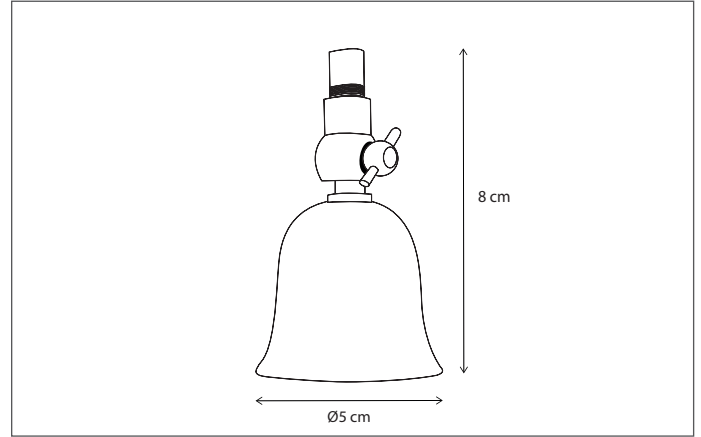

Select the correct driver, see accessories.

For accent lighting, select halogen. For functional lighting, select LED. LED and halogen lamps are not interchangeable. The product code for halogen is ....0....instead of ....L....

Lamps not included, consult light source guide for our advice.

CODE	TYPE	FINISH	WATT	VOLT	FITTING
FLE0L1M01	Fleure M10	Bronze	4	12	G4
FLE1L1M01	Fleure M10	Brushed nickel	4	12	G4
FLE2L1M01	Fleure M10	Chrome	4	12	G4

Scan the QR-code & discover the difference between LED and Halogen for Fleure!

Contact us for:

Customisation, connectivity or halogen version of the collection