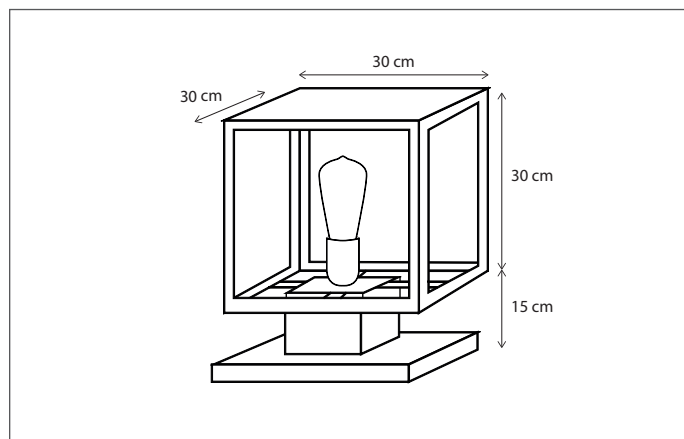

Contact us for:

Customisation, connectivity or halogen version of the collection

Lamps not included, consult light source guide for our advice.

432

CODE	TYPE	FINISH	WATT	VOLT	FITTING
VIT001407	Vitrine pillar lantern	Bronze	15	230	E27
VIT101407	Vitrine pillar lantern	Brushed nickel	15	230	E27
VIT201407	Vitrine pillar lantern	Chrome	15	230	E27