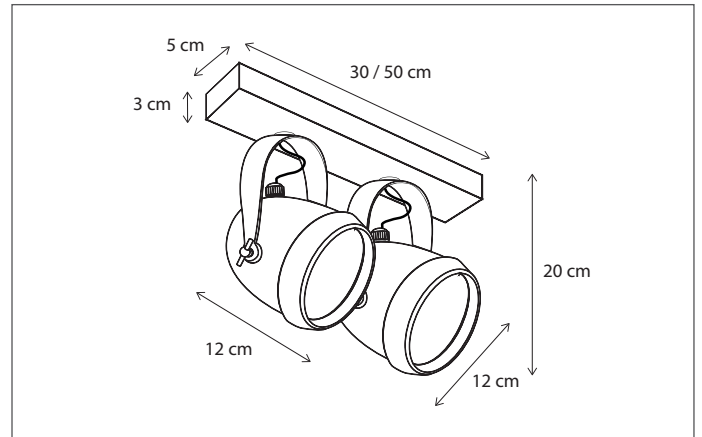

296

CODE	TYPE	FINISH	WATT	VOLT	FITTING
MAC002IP0	Macro on profile 30 cm - 2L	Bronze	2 x 12	230	G53
MAC003IP0	Macro on profile 50 cm - 3L	Bronze	3 x 12	230	G53
MAC102IP0	Macro on profile 30 cm - 2L	Brushed nickel	2 x 12	230	G53
MAC103IP0	Macro on profile 50 cm - 3L	Brushed nickel	3 x 12	230	G53
MAC202IP0	Macro on profile 30 cm - 2L	Chrome	2 x 12	230	G53
MAC203IP0	Macro on profile 50 cm - 3L	Chrome	3 x 12	230	G53