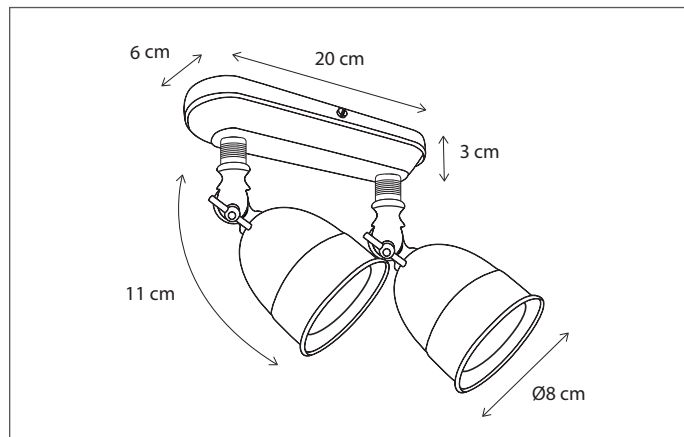

Contact us for:

Customisation, connectivity or halogen version of the collection

SPOT I POIRE ON ROUNDED PROFILE

Available in 2 versions: GU10 (no driver required) or BA15d (driver required & included).

Lamps not included, consult light source guide for our advice.