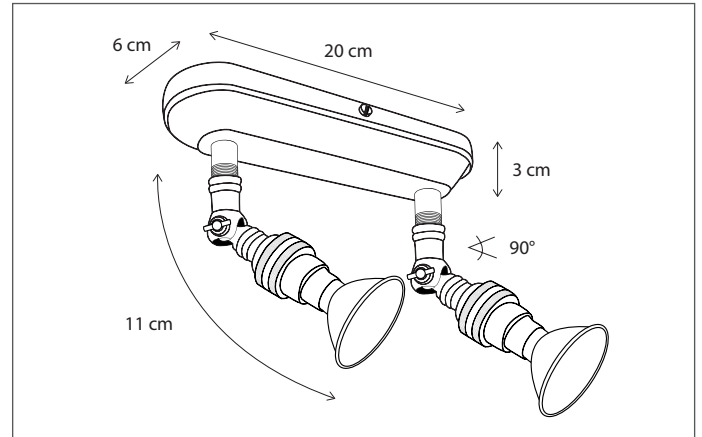

192

CODE	TYPE	FINISH	WATT	VOLT	FITTING
MAR0L2O02	Marron on rounded profile 2L	Bronze	2 x 8	230	BA15d
MAR1L2O02	Marron on rounded profile 2L	Brushed nickel	2 x 8	230	BA15d
MAR2L2O02	Marron on rounded profile 2L	Chrome	2 x 8	230	BA15d