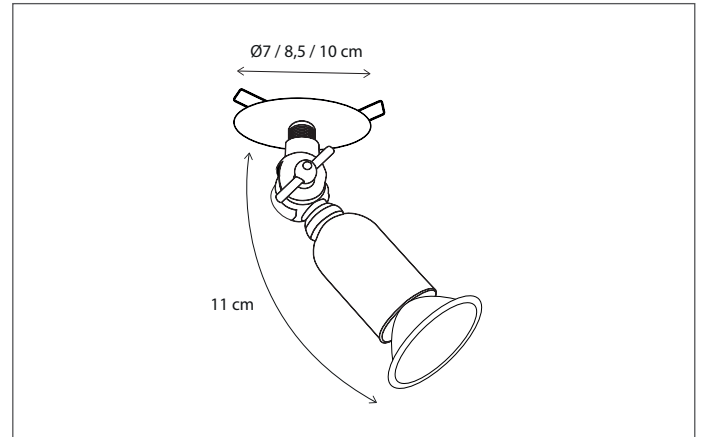

Available in 2 versions: GU10 (no driver required) or BA15d (driver required).

Select the correct driver, see accessories.

Lamps not included, consult light source guide for our advice.

CODE	TYPE	FINISH	WATT	VOLT	FITTING
FIH001170	Fiston disc with springs 7 cm	Bronze	8	230	GU10
FIH001185	Fiston disc with springs 8,5 cm	Bronze	8	230	GU10
FIH001110	Fiston disc with springs 10 cm	Bronze	8	230	GU10
FIH101170	Fiston disc with springs 7 cm	Brushed nickel	8	230	GU10
FIH101185	Fiston disc with springs 8,5 cm	Brushed nickel	8	230	GU10
FIH101110	Fiston disc with springs 10 cm	Brushed nickel	8	230	GU10
FIH201170	Fiston disc with springs 7 cm	Chrome	8	230	GU10
FIH201185	Fiston disc with springs 8,5 cm	Chrome	8	230	GU10
FIH201110	Fiston disc with springs 10 cm	Chrome	8	230	GU10
FISOL1170	Fiston disc with springs 7 cm	Bronze	6	12	BA15d
FISOL1185	Fiston disc with springs 8,5 cm	Bronze	6	12	BA15d
FISOL1110	Fiston disc with springs 10 cm	Bronze	6	12	BA15d
FIS1L1170	Fiston disc with springs 7 cm	Brushed nickel	6	12	BA15d
FIS1L1185	Fiston disc with springs 8,5 cm	Brushed nickel	6	12	BA15d
FIS1L1110	Fiston disc with springs 10 cm	Brushed nickel	6	12	BA15d
FIS2L1170	Fiston disc with springs 7 cm	Chrome	6	12	BA15d
FIS2L1185	Fiston disc with springs 8,5 cm	Chrome	6	12	BA15d
FIS2L1110	Fiston disc with springs 10 cm	Chrome	6	12	BA15d

Contact us for:

Customisation, connectivity or halogen version of the collection