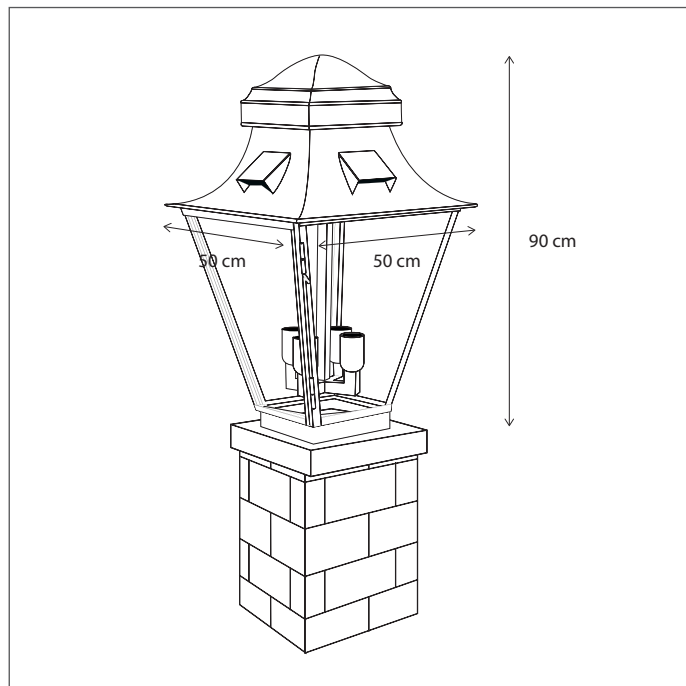

435

CODE	TYPE	FINISH	WATT	VOLT	FITTING
GRA004PM9	Gracieuze bottom plate grand 4L	Bronze	4 x 15	230	E27
GRA008PM9	Gracieuze bottom plate grand 8L	Bronze	4 x 15 + 4 x 8	230	E27 + GU10

Contact us for:

Customisation, connectivity or halogen version of the collection