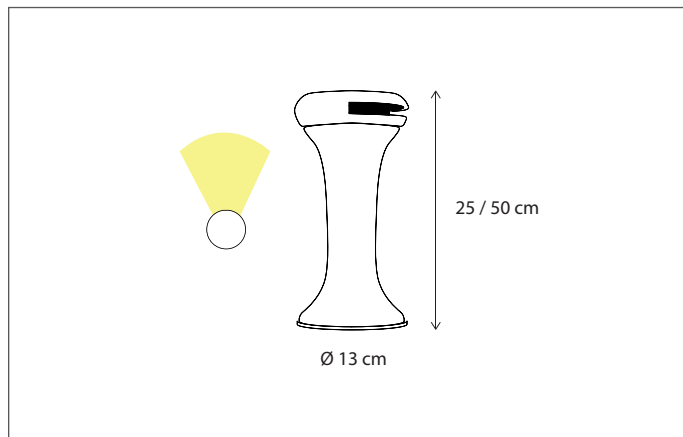

429

CODE	TYPE	FINISH	WATT	VOLT	FITTING
GAL0010P2	Galed pole 90° 25 cm (driver incl.)	Bronze	1,5	230	-
GAL0010P6	Galed pole 90° 50 cm (driver incl.)	Bronze	1,5	230	-
GAL1010P2	Galed pole 90° 25 cm (driver incl.)	Brushed nickel	1,5	230	-
GAL1010P6	Galed pole 90° 50 cm (driver incl.)	Brushed nickel	1,5	230	-
GAL2010P2	Galed pole 90° 25 cm (driver incl.)	Chrome	1,5	230	-
GAL2010P6	Galed pole 90° 50 cm (driver incl.)	Chrome	1,5	230	-
GAL0010PI	Galed pole 90° 25 cm	Bronze	1,5	24	-
GAL0010P5	Galed pole 90° 50 cm	Bronze	1,5	24	-
GAL1010PI	Galed pole 90° 25 cm	Brushed nickel	1,5	24	-
GAL1010P5	Galed pole 90° 50 cm	Brushed nickel	1,5	24	-
GAL2010PI	Galed pole 90° 25 cm	Chrome	1,5	24	-
GAL2010P5	Galed pole 90° 50 cm	Chrome	1,5	24	-

Contact us for:

Customisation, connectivity or halogen version of the collection