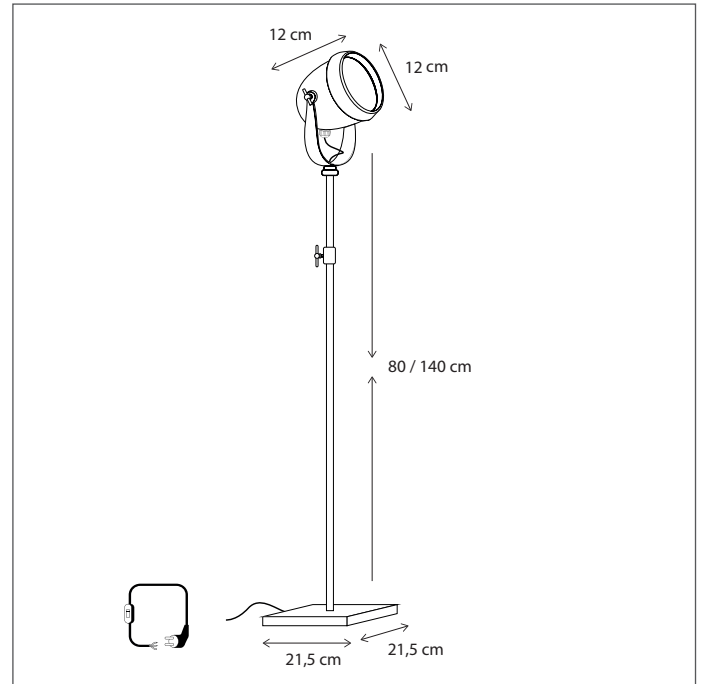

For warmer light, add Kelvin Killer® - see accessories.
Lamps not included, consult light source guide for our advice.

361

CODE	TYPE	FINISH	WATT	VOLT	FITTING
MAC001FLI	Macro floor	Bronze	12	230	G53
MAC101FLI	Macro floor	Brushed nickel	12	230	G53
MAC201FLI	Macro floor	Chrome	12	230	G53

Contact us for:
Customisation, connectivity or halogen version of the collection