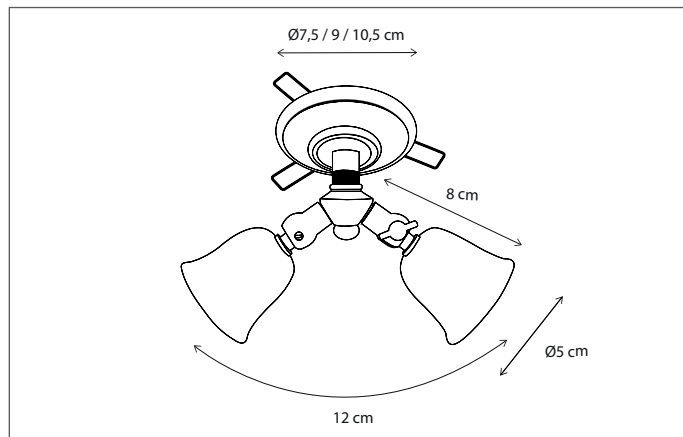

Select the correct driver, see accessories.

For accent lighting, select halogen. For functional lighting, select LED. LED and halogen lamps are not interchangeable. The product code for halogen is ....0....instead of ....L....

Lamps not included, consult light source guide for our advice.

234

CODE	TYPE	FINISH	WATT	VOLT	FITTING
FLT0L1J75	Fleure Twin rosas with springs 7,5 cm	Bronze	2 x 4	12	G4
FLT0L1J90	Fleure Twin rosas with springs 9 cm	Bronze	2 x 4	12	G4
FLT0L1J10	Fleure Twin rosas with springs 10,5 cm	Bronze	2 x 4	12	G4
FLT1L1J75	Fleure Twin rosas with springs 7,5 cm	Brushed nickel	2 x 4	12	G4
FLT1L1J90	Fleure Twin rosas with springs 9 cm	Brushed nickel	2 x 4	12	G4
FLT1L1J10	Fleure Twin rosas with springs 10,5 cm	Brushed nickel	2 x 4	12	G4
FLT2L1J75	Fleure Twin rosas with springs 7,5 cm	Chrome	2 x 4	12	G4
FLT2L1J90	Fleure Twin rosas with springs 9 cm	Chrome	2 x 4	12	G4
FLT2L1J10	Fleure Twin rosas with springs 10,5 cm	Chrome	2 x 4	12	G4

Scan the QR-code & discover the difference between LED and Halogen for Fleure!

Contact us for:

Customisation, connectivity or halogen version of the collection