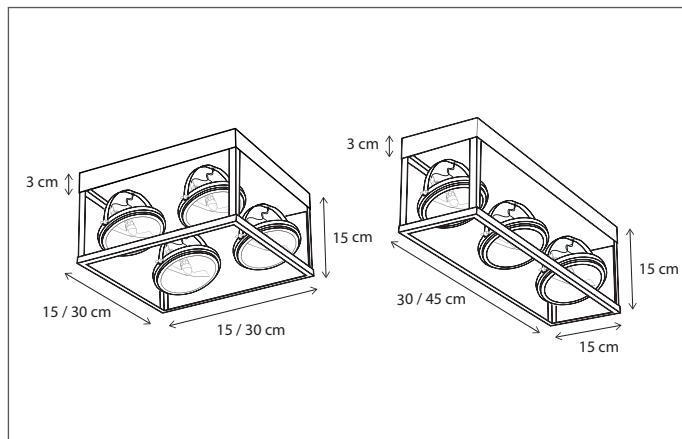

CODE	TYPE	FINISH	WATT	VOLT	FITTING
VIT001H15	Vitrine centonze plafonnier 1L - 15 x 15 cm	Bronze	12	230	G53
VIT002H15	Vitrine centonze plafonnier 2L - 30 x 15 cm	Bronze	2 x 12	230	G53
VIT003H15	Vitrine centonze plafonnier 3L - 45 x 15 cm	Bronze	3 x 12	230	G53
VIT004H15	Vitrine centonze plafonnier square 4L - 30 x 30 cm	Bronze	12	230	G53
VIT101H15	Vitrine centonze plafonnier 1L - 15 x 15 cm	Brushed nickel	12	230	G53
VIT102H15	Vitrine centonze plafonnier 2L - 30 x 15 cm	Brushed nickel	2 x 12	230	G53
VIT103H15	Vitrine centonze plafonnier 3L - 45 x 15 cm	Brushed nickel	3 x 12	230	G53
VIT104H15	Vitrine centonze plafonnier square 4L - 30 x 30 cm	Brushed nickel	12	230	G53
VIT201H15	Vitrine centonze plafonnier 1L - 15 x 15 cm	Chrome	12	230	G53
VIT202H15	Vitrine centonze plafonnier 2L - 30 x 15 cm	Chrome	2 x 12	230	G53
VIT203H15	Vitrine centonze plafonnier 3L - 45 x 15 cm	Chrome	3 x 12	230	G53
VIT204H15	Vitrine centonze plafonnier square 4L - 30 x 30 cm	Chrome	12	230	G53

Contact us for:

Customisation, connectivity or halogen version of the collection