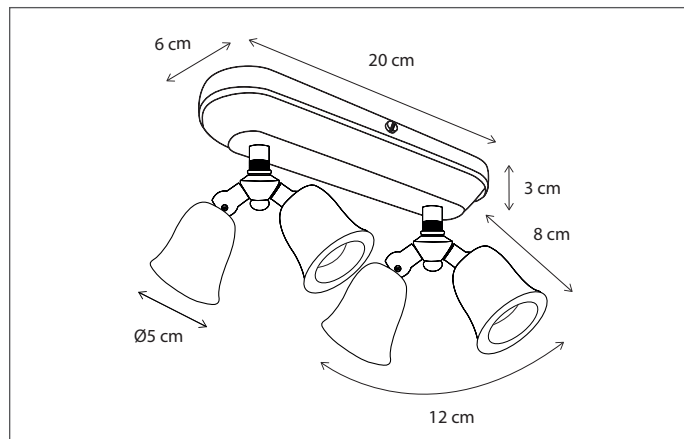

For accent lighting, select halogen. For functional lighting, select LED. LED and halogen lamps are not interchangeable. The product code for halogen is ...0...instead of ...L...
Lamps not included, consult light source guide for our advice.

237

CODE	TYPE	FINISH	WATT	VOLT	FITTING
FLT0L2O02	Fleure Twin on rounded profile 2L	Bronze	4 x 4	230	G4
FLT1L2O02	Fleure Twin on rounded profile 2L	Brushed nickel	4 x 4	230	G4
FLT2L2O02	Fleure Twin on rounded profile 2L	Chrome	4 x 4	230	G4

Scan the QR-code & discover the difference between LED and Halogen for Fleure!

Contact us for:

Customisation, connectivity or halogen version of the collection