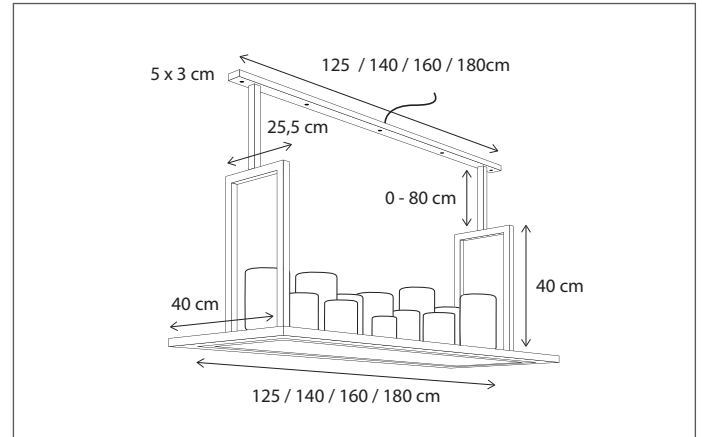

2 integrated circuits:

1. Dim-to-warm LED-strip at the bottom for functional light
2. Integrated LED-discs for the candle effect for atmosphere creation

Wax linnen candles included, for other options see accessories.

CODE	TYPE	FINISH	WATT	VOLT	FITTING
BSR012D12	Bellefeu® rectangular 125 cm - 12 candles	Bronze	12 x 2,4 + 41,6	230	-
BSR014D14	Bellefeu® rectangular 140 cm - 14 candles	Bronze	14 x 2,4 + 48	230	-
BSR016D16	Bellefeu® rectangular 160 cm - 16 candles	Bronze	16 x 2,4 + 56	230	-
BSR018D18	Bellefeu® rectangular 180 cm - 18 candles	Bronze	18 x 2,4 + 58	230	-
BSR512D12	Bellefeu® rectangular 125 cm - 12 candles	White	12 x 2,4 + 41,6	230	-
BSR514D14	Bellefeu® rectangular 140 cm - 14 candles	White	14 x 2,4 + 48	230	-
BSR516D16	Bellefeu® rectangular 160 cm - 16 candles	White	16 x 2,4 + 56	230	-
BSR518D18	Bellefeu® rectangular 180 cm - 18 candles	White	18 x 2,4 + 58	230	-

Scan the QR-code & discover our Bellefeu® effect!

Contact us for:

Customisation, connectivity or halogen version of the collection