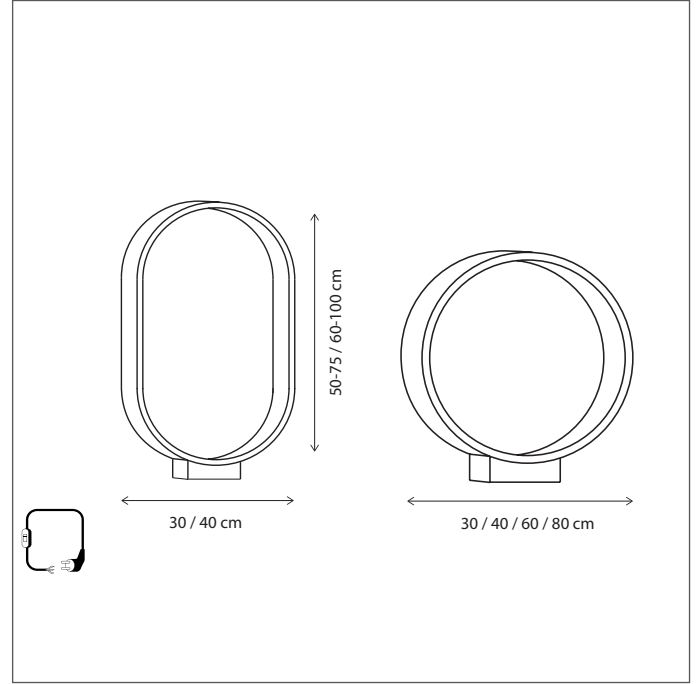

Mountable on pedestal, see accessories.

365

CODE	TYPE	FINISH	WATT	VOLT	FITTING
ECW05IR30	Eclips round floor 30 cm	Bronze	2 x 11	230	-
ECW05IR40	Eclips round floor 40 cm	Bronze	2 x 14	230	-
ECW05IR60	Eclips round floor 60 cm	Bronze	2 x 21	230	-
ECW05IR80	Eclips round floor 80 cm	Bronze	2 x 27	230	-
ECW05I305	Eclips oval floor 30 cm - 50 cm	Bronze	2 x 15	230	-
ECW05I307	Eclips oval floor 30 cm - 75 cm	Bronze	2 x 20	230	-
ECW05I406	Eclips oval floor 40 cm - 60 cm	Bronze	2 x 18	230	-
ECW05I410	Eclips oval floor 40 cm - 100 cm	Bronze	2 x 27	230	-
ECW35IR30	Eclips round floor 30 cm	Polished brass	2 x 11	230	-
ECW35IR40	Eclips round floor 40 cm	Polished brass	2 x 14	230	-
ECW35IR60	Eclips round floor 60 cm	Polished brass	2 x 21	230	-
ECW35IR80	Eclips round floor 80 cm	Polished brass	2 x 27	230	-
ECW35I305	Eclips oval floor 30 cm - 50 cm	Polished brass	2 x 15	230	-
ECW35I307	Eclips oval floor 30 cm - 75 cm	Polished brass	2 x 20	230	-
ECW35I406	Eclips oval floor 40 cm - 60 cm	Polished brass	2 x 18	230	-
ECW35I410	Eclips oval floor 40 cm - 100 cm	Polished brass	2 x 27	230	-