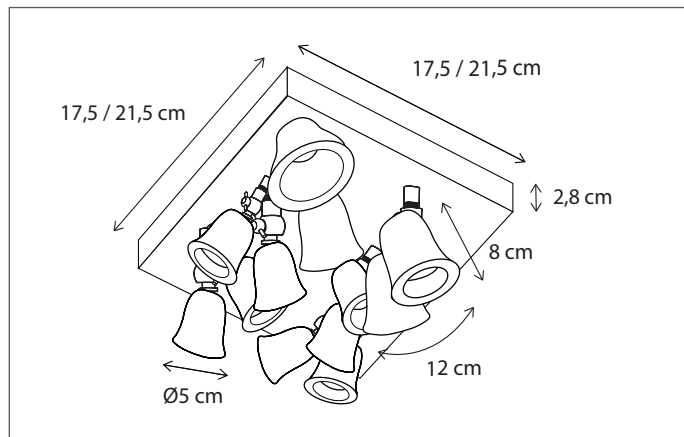

For accent lighting, select halogen. For functional lighting, select LED. LED and halogen lamps are not interchangeable. The product code for halogen is ...0...instead of ...L.... Lamps not included, consult light source guide for our advice.

CODE	TYPE	FINISH	WATT	VOLT	FITTING
FLT0L4V17	Fleure Twin on square base 4L	Bronze	8 x 4	230	G4
FLT0L6V21	Fleure Twin on square base 6L	Bronze	12 x 4	230	G4
FLT1L4V17	Fleure Twin on square base 4L	Brushed nickel	8 x 4	230	G4
FLT1L6V21	Fleure Twin on square base 6L	Brushed nickel	12 x 4	230	G4
FLT2L4V17	Fleure Twin on square base 4L	Chrome	8 x 4	230	G4
FLT2L6V21	Fleure Twin on square base 6L	Chrome	12 x 4	230	G4

Scan the QR-code & discover the difference between LED and Halogen for Fleure!

Contact us for:

Customisation, connectivity or halogen version of the collection