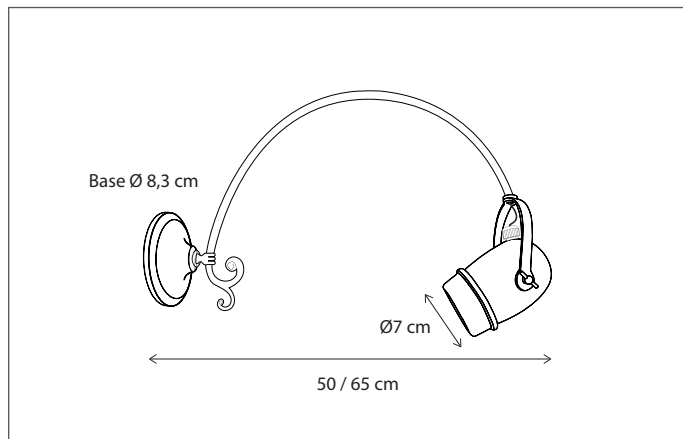

For warmer light, add Kelvin Killer® - see accessories.
For enhanced light dispersion and/or anti-glare effect, add frosted glass filter - see accessories.
Lamps not included, consult light source guide for our advice.