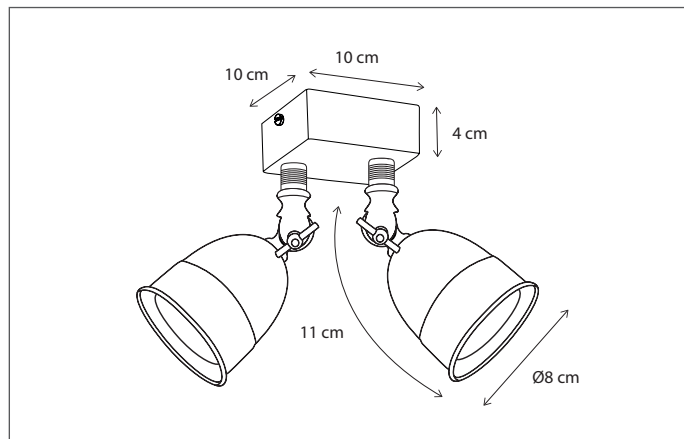

216

CODE	TYPE	FINISH	WATT	VOLT	FITTING
POI0L2V10	Poire on square base 2L	Bronze	2 x 8	230	GU10
POI1L2V10	Poire on square base 2L	Brushed nickel	2 x 8	230	GU10
POI2L2V10	Poire on square base 2L	Chrome	2 x 8	230	GU10
POI002V10	Poire on square base 2L	Bronze	2 x 8	230	BA15d
POI102V10	Poire on square base 2L	Brushed nickel	2 x 8	230	BA15d
POI202V10	Poire on square base 2L	Chrome	2 x 8	230	BA15d