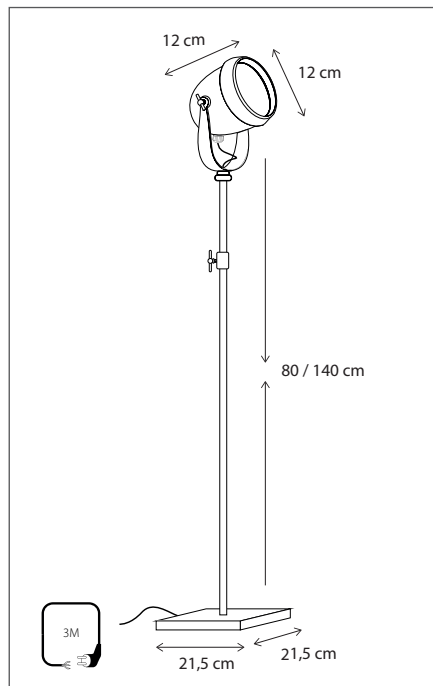

Lamps not included, consult light source guide for our advice.

458

CODE	TYPE	FINISH	WATT	VOLT	FITTING
MAC001FLU	Macro floor outdoor	Bronze	12	230	G53
MAC101FLU	Macro floor outdoor	Brushed nickel	12	230	G53
MAC201FLU	Macro floor outdoor	Chrome	12	230	G53