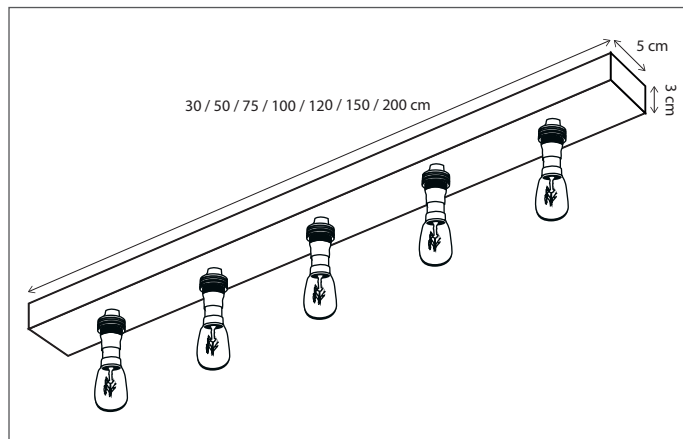

Customise your product, choose the length of the profile and number of fittings.
Lamps not included, consult light source guide for our advice.

CODE	TYPE	FINISH	WATT	VOLT	FITTING
BAR003B03	Barron on profile 30 cm - 3L	Bronze	3 x 6	230	BA15d
BAR005B05	Barron on profile 50 cm - 5L	Bronze	5 x 6	230	BA15d
BAR103B03	Barron on profile 30 cm - 3L	Brushed nickel	3 x 6	230	BA15d
BAR203B03	Barron on profile 30 cm - 3L	Chrome	3 x 6	230	BA15d
BAR007B07	Barron on profile 75 cm - 7L	Bronze	7 x 6	230	BA15d
BAR010B10	Barron on profile 100 cm - 10L	Bronze	10 x 6	230	BA15d
BAR012B12	Barron on profile 120 cm - 12L	Bronze	12 x 6	230	BA15d
BAR015B15	Barron on profile 150 cm - 15L	Bronze	15 x 6	230	BA15d
BAR020B20	Barron on profile 200 cm - 20L	Bronze	20 x 6	230	BA15d
BAR105B05	Barron on profile 50 cm - 5L	Brushed nickel	5 x 6	230	BA15d
BAR107B07	Barron on profile 75 cm - 7L	Brushed nickel	7 x 6	230	BA15d
BAR110B10	Barron on profile 100 cm - 10L	Brushed nickel	10 x 6	230	BA15d
BAR112B12	Barron on profile 120 cm - 12L	Brushed nickel	12 x 6	230	BA15d
BAR115B15	Barron on profile 150 cm - 15L	Brushed nickel	15 x 6	230	BA15d
BAR120B20	Barron on profile 200 cm - 20L	Brushed nickel	20 x 6	230	BA15d
BAR205B05	Barron on profile 50 cm - 5L	Chrome	5 x 6	230	BA15d
BAR207B07	Barron on profile 75 cm - 7L	Chrome	7 x 6	230	BA15d
BAR210B10	Barron on profile 100 cm - 10L	Chrome	10 x 6	230	BA15d
BAR212B12	Barron on profile 120 cm - 12L	Chrome	12 x 6	230	BA15d
BAR215B15	Barron on profile 150 cm - 15L	Chrome	15 x 6	230	BA15d
BAR220B20	Barron on profile 200 cm - 20L	Chrome	20 x 6	230	BA15d