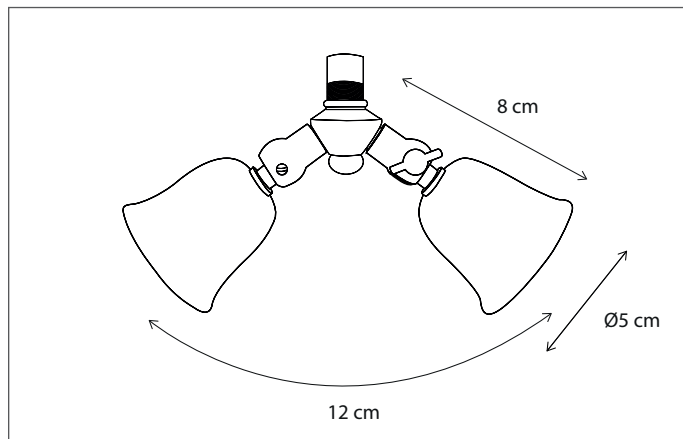

Select the correct driver, see accessories.

For accent lighting, select halogen. For functional lighting, select LED. LED and halogen lamps are not interchangeable. The product code for halogen is ....0....instead of ....L....

Lamps not included, consult light source guide for our advice.