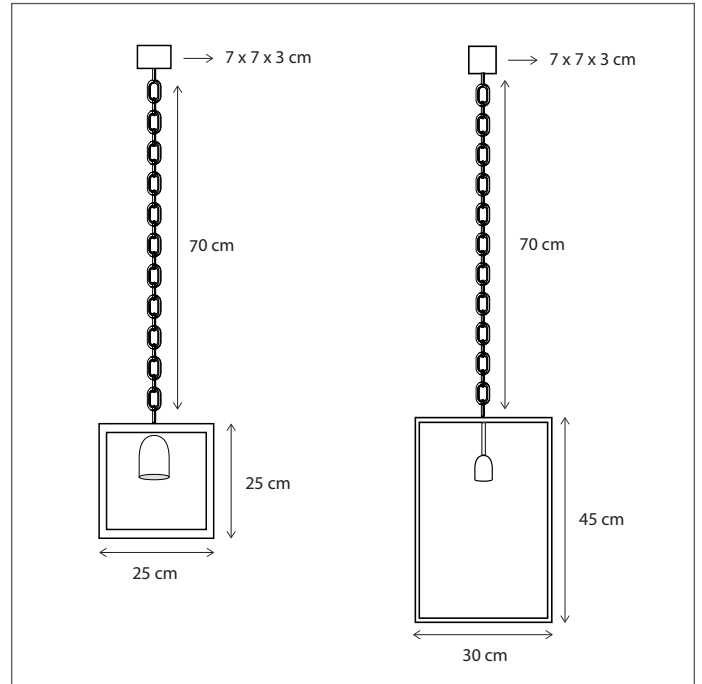

125

CODE	TYPE	FINISH	WATT	VOLT	FITTING
VIT001625	Vitrine lantern small 1L	Bronze	15	230	E27
VIT001600	Vitrine lantern 1L	Bronze	15	230	E27
VIT101625	Vitrine lantern small 1L	Brushed nickel	15	230	E27
VIT101600	Vitrine lantern 1L	Brushed nickel	15	230	E27
VIT201625	Vitrine lantern small 1L	Chrome	15	230	E27
VIT201600	Vitrine lantern 1L	Chrome	15	230	E27

Contact us for:

Customisation, connectivity or halogen version of the collection