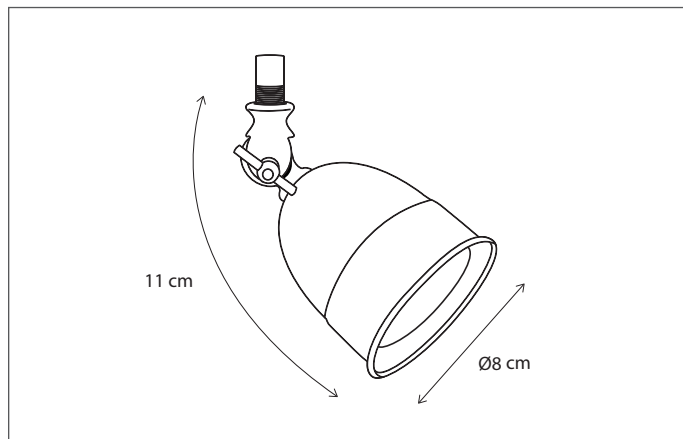

Available in 2 versions: GU10 (no driver required) or BA15d (driver required).

For BA15d, Select the correct driver, see accessories.

Lamps not included, consult light source guide for our advice.

219

CODE	TYPE	FINISH	WATT	VOLT	FITTING
POI0L1M01	Poire M10	Bronze	8	230	GU10
POI1L1M01	Poire M10	Brushed nickel	8	230	GU10
POI2L1M01	Poire M10	Chrome	8	230	GU10
POI001M01	Poire M10	Bronze	8	12	BA15d
POI101M01	Poire M10	Brushed nickel	8	12	BA15d
POI201M01	Poire M10	Chrome	8	12	BA15d

Contact us for:

Customisation, connectivity or halogen version of the collection