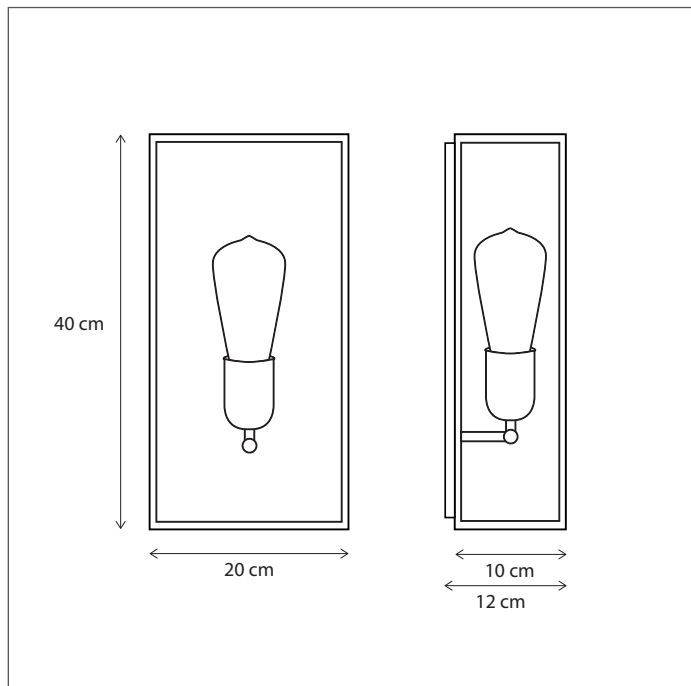

Lamps not included, consult light source guide for our advice.

382