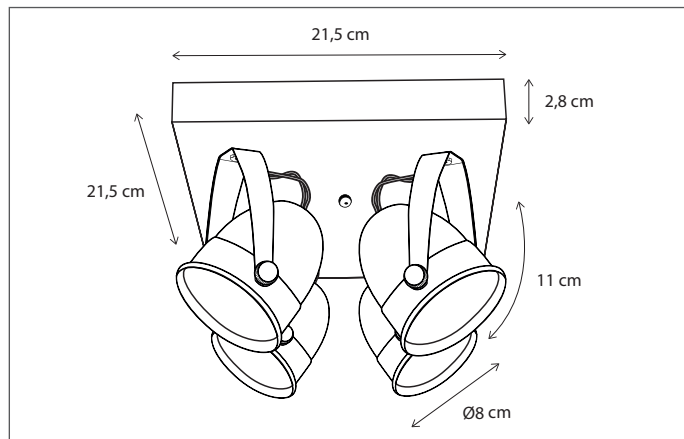

SPOT | COMETE ON SQUARE BASE LARGE

Available in 2 versions: GU10 (no driver required) or BA15d (driver required & included).

Lamps not included, consult light source guide for our advice.

205

CODE	TYPE	FINISH	WATT	VOLT	FITTING
COM0L4V21	Comète on square base 4L	Bronze	4 x 8	230	GU10
COM1L4V21	Comète on square base 4L	Brushed nickel	4 x 8	230	GU10
COM2L4V21	Comète on square base 4L	Chrome	4 x 8	230	GU10
COM004V21	Comète on square base 4L	Bronze	4 x 8	230	BA15d
COM104V21	Comète on square base 4L	Brushed nickel	4 x 8	230	BA15d
COM204V21	Comète on square base 4L	Chrome	4 x 8	230	BA15d