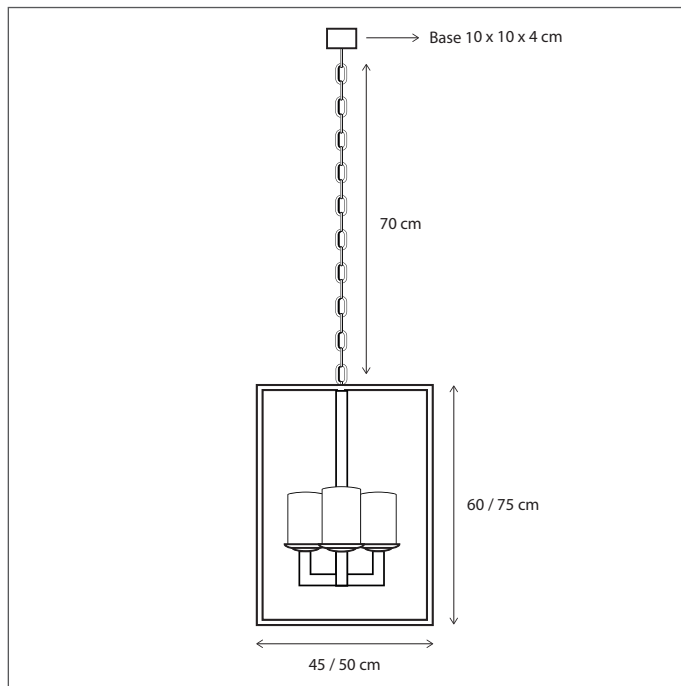

Integrated push dimmer for adjustable candle effect.
Wax linnen candles included, for other options see accessories.

118

CODE	TYPE	FINISH	WATT	VOLT	FITTING
BVL004D60	Bellefeu® vitrine lantern suspension medium - 4 candles	Bronze	4 x 2,4	230	-
BVL004D75	Bellefeu® vitrine lantern suspension large - 4 candles	Bronze	4 x 2,4	230	-
BVL104D60	Bellefeu® vitrine lantern suspension medium - 4 candles	Brushed nickel	4 x 2,4	230	-
BVL104D75	Bellefeu® vitrine lantern suspension large - 4 candles	Brushed nickel	4 x 2,4	230	-
BVL204D60	Bellefeu® vitrine lantern suspension medium - 4 candles	Chrome	4 x 2,4	230	-
BVL204D75	Bellefeu® vitrine lantern suspension large - 4 candles	Chrome	4 x 2,4	230	-

Scan the QR-code & discover our Bellefeu® effect!

Contact us for:

Customisation, connectivity or halogen version of the collection