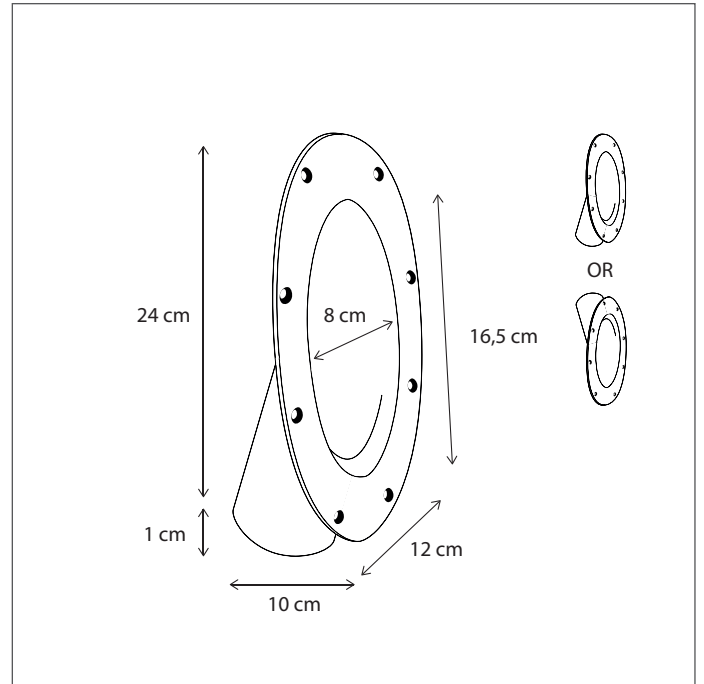

408

CODE	TYPE	FINISH	WATT	VOLT	FITTING
BEP0L124V	Beautique pipe	Bronze	2,4	24	-
BEP1L124V	Beautique pipe	Brushed nickel	2,4	24	-
BEP2L124V	Beautique pipe	Chrome	2,4	24	-

Available in 2 versions: integrated LED (2200K) or retrofit bulb (G4).
Lamps (G4 version) not included, consult light source guide for our advice.