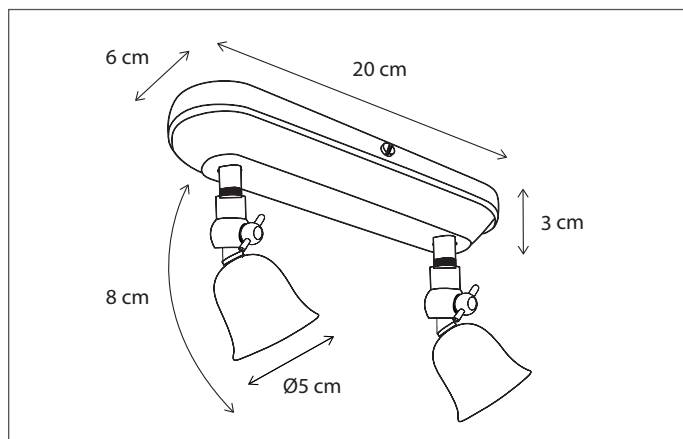

For accent lighting, select halogen. For functional lighting, select LED. LED and halogen lamps are not interchangeable. The product code for halogen is ....0....instead of ....L....
Lamps not included, consult light source guide for our advice.