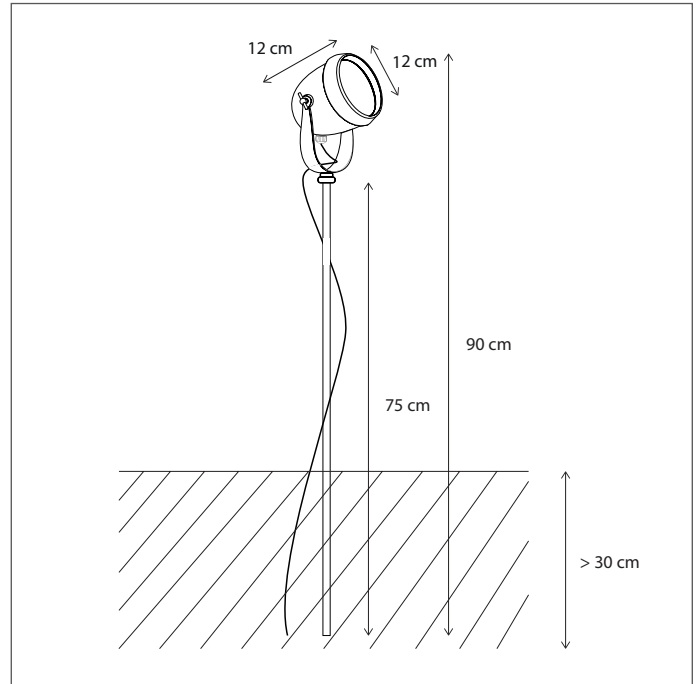

413

CODE	TYPE	FINISH	WATT	VOLT	FITTING
MAC001S12	Macro on spike	Bronze	12	12	G53
MAC101S12	Macro on spike	Brushed nickel	12	12	G53
MAC201S12	Macro on spike	Chrome	12	12	G53

Contact us for:
Customisation, connectivity or halogen version of the collection