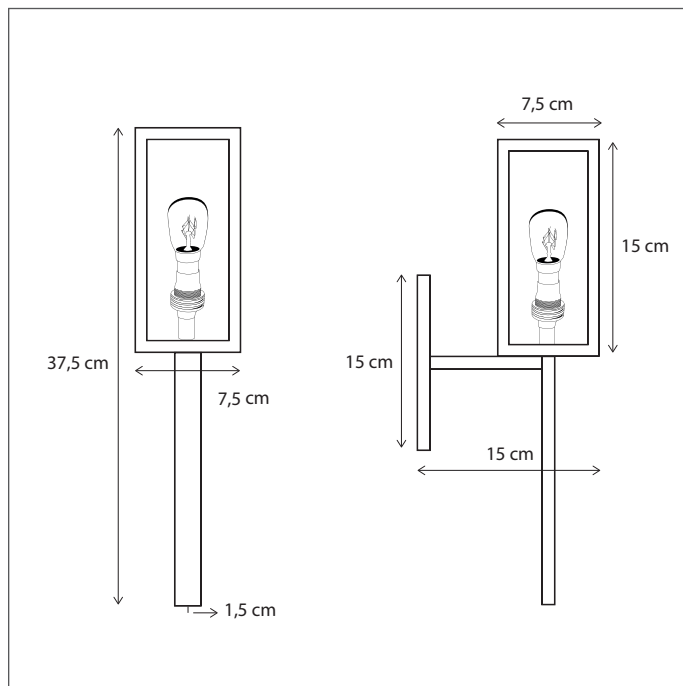

389

CODE	TYPE	FINISH	WATT	VOLT	FITTING
VIP001007	Vitrine petite torch	Bronze	6	230	BA15d
VIP101007	Vitrine petite torch	Brushed nickel	6	230	BA15d
VIP201007	Vitrine petite torch	Chrome	6	230	BA15d

Contact us for:

Customisation, connectivity or halogen version of the collection