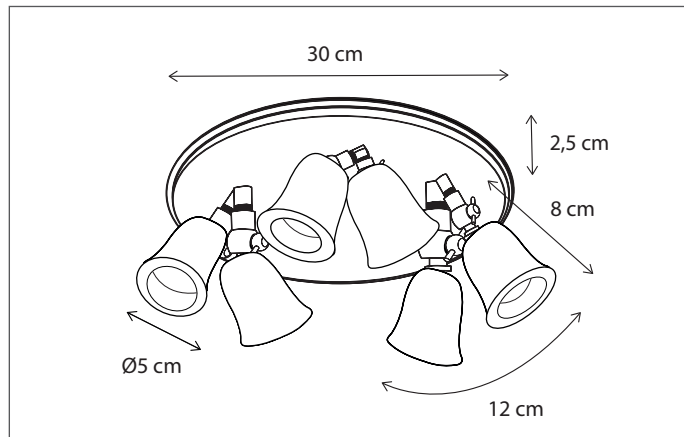

240

CODE	TYPE	FINISH	WATT	VOLT	FITTING
FLT0L3R30	Fleure Twin on round plate 3L	Bronze	6 x 4	230	G4
FLT0L6R30	Fleure Twin on round plate 6L	Bronze	12 x 4	230	G4
FLT1L3R30	Fleure Twin on round plate 3L	Brushed nickel	6 x 4	230	G4
FLT1L6R30	Fleure Twin on round plate 6L	Brushed nickel	12 x 4	230	G4
FLT2L3R30	Fleure Twin on round plate 3L	Chrome	6 x 4	230	G4
FLT2L6R30	Fleure Twin on round plate 6L	Chrome	12 x 4	230	G4

Scan the QR-code & discover the difference between LED and Halogen for Fleure!

Contact us for:

Customisation, connectivity or halogen version of the collection