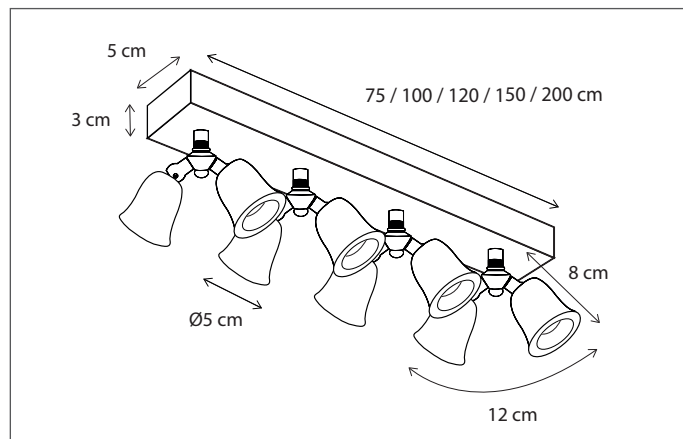

Customise your product, choose the length of the profile and number of spots.

For accent lighting, select halogen. For functional lighting, select LED. LED and halogen lamps are not interchangeable. The product code for halogen is ....0....instead of ....L....

Lamps not included, consult light source guide for our advice.

242

CODE	TYPE	FINISH	WATT	VOLT	FITTING
FLT0L3B03	Fleure Twin on profile 30 cm - 3L	Bronze	6 x 4	230	G4
FLT0L4B05	Fleure Twin on profile 50 cm - 4L	Bronze	8 x 4	230	G4
FLT0L4B07	Fleure Twin on profile 75 cm - 4L	Bronze	8 x 4	230	G4
FLT0L4B10	Fleure Twin on profile 100 cm - 4L	Bronze	8 x 4	230	G4
FLT0L4B12	Fleure Twin on profile 120 cm - 4L	Bronze	8 x 4	230	G4
FLT0L4B15	Fleure Twin on profile 150 cm - 4L	Bronze	8 x 4	230	G4
FLT0L4B20	Fleure Twin on profile 200 cm - 4L	Bronze	8 x 4	230	G4
FLT0L1XTR	Fleure Twin extra mounted on profile	Bronze	2 x 4	230	G4
FLT1L3B03	Fleure Twin on profile 30 cm - 3L	Brushed nickel	6 x 4	230	G4
FLT1L4B05	Fleure Twin on profile 50 cm - 4L	Brushed nickel	8 x 4	230	G4
FLT1L4B07	Fleure Twin on profile 75 cm - 4L	Brushed nickel	8 x 4	230	G4
FLT1L4B10	Fleure Twin on profile 100 cm - 4L	Brushed nickel	8 x 4	230	G4
FLT1L4B12	Fleure Twin on profile 120 cm - 4L	Brushed nickel	8 x 4	230	G4
FLT1L4B15	Fleure Twin on profile 150 cm - 4L	Brushed nickel	8 x 4	230	G4
FLT1L4B20	Fleure Twin on profile 200 cm - 4L	Brushed nickel	8 x 4	230	G4
FLT1L1XTR	Fleure Twin extra mounted on profile	Brushed nickel	2 x 4	230	G4
FLT2L3B03	Fleure Twin on profile 30 cm - 3L	Chrome	6 x 4	230	G4
FLT2L4B05	Fleure Twin on profile 50 cm - 4L	Chrome	8 x 4	230	G4
FLT2L4B07	Fleure Twin on profile 75 cm - 4L	Chrome	8 x 4	230	G4
FLT2L4B10	Fleure Twin on profile 100 cm - 4L	Chrome	8 x 4	230	G4
FLT2L4B12	Fleure Twin on profile 120 cm - 4L	Chrome	8 x 4	230	G4
FLT2L4B15	Fleure Twin on profile 150 cm - 4L	Chrome	8 x 4	230	G4
FLT2L4B20	Fleure Twin on profile 200 cm - 4L	Chrome	8 x 4	230	G4
FLT2L1XTR	Fleure Twin extra mounted on profile	Chrome	2 x 4	230	G4