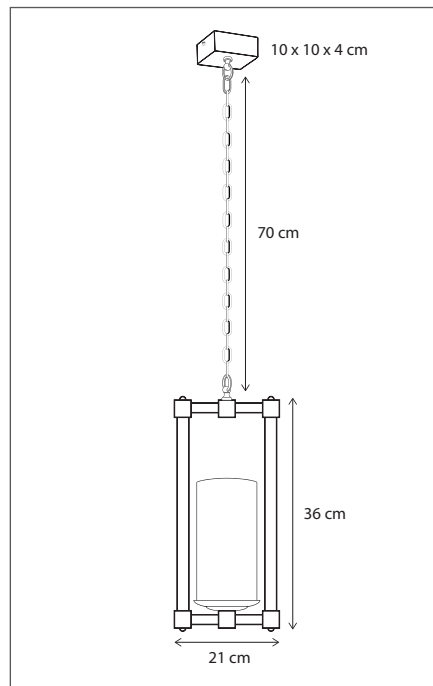

Integrated push dimmer for adjustable candle effect.
Wax linnen candles included, for other options see accessories.

121

CODE	TYPE	FINISH	WATT	VOLT	FITTING
BQS001V10	Bellefeu® quadre - 1 candle	Bronze	2,4	230	-
BQS101V10	Bellefeu® quadre - 1 candle	Brushed nickel	2,4	230	-
BQS201V10	Bellefeu® quadre - 1 candle	Chrome	2,4	230	-

Scan the QR-code & discover our Bellefeu® effect!

Contact us for:
Customisation, connectivity or halogen version of the collection