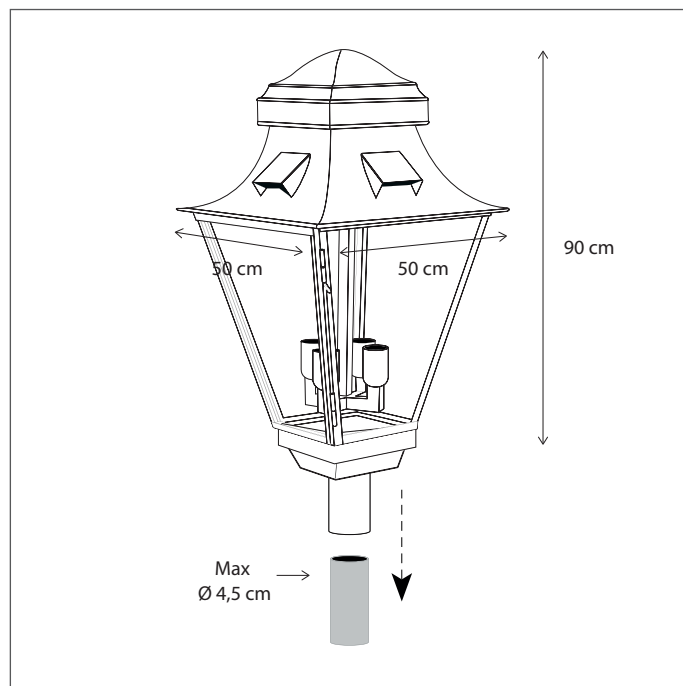

An extra spot can be added in the ceiling of the grand variant (4L --> 8L).

Pole available on request.

Lamps not included, consult light source guide for our advice.

439

CODE	TYPE	FINISH	WATT	VOLT	FITTING
GRA004TM9	Gracieuze pole grand 4L	Bronze	4 x 15	230	E27
GRA008TM9	Gracieuze pole grand 8L	Bronze	4 x 15 + 4 x 8	230	E27 + GU10