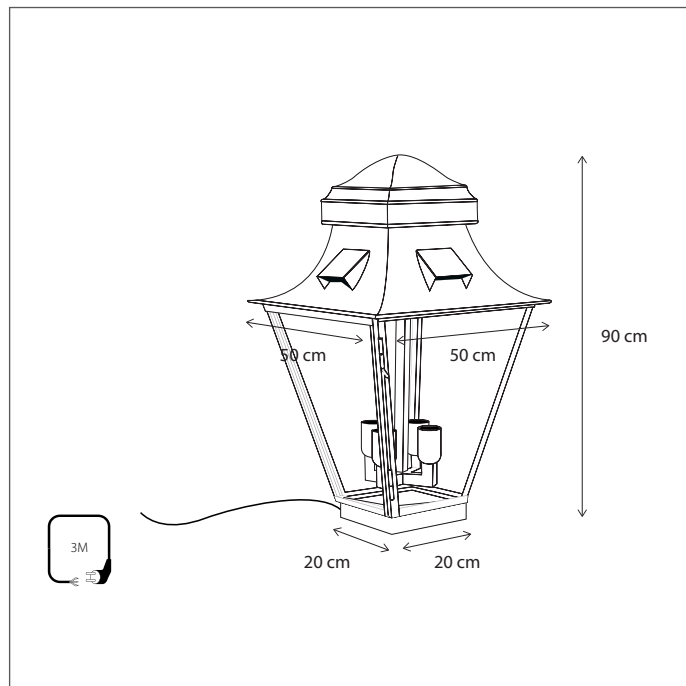

An extra spot can be added in the ceiling of the grand variant (4L --> 8L).

Lamps not included, consult light source guide for our advice.

460

CODE	TYPE	FINISH	WATT	VOLT	FITTING
GRA004TE9	Gracieuze terrace grand 4L	Bronze	4 x 15	230	E27
GRA008TE9	Gracieuze terrace grand 8L	Bronze	4 x 15 + 4 x 8	230	E27 + GU10