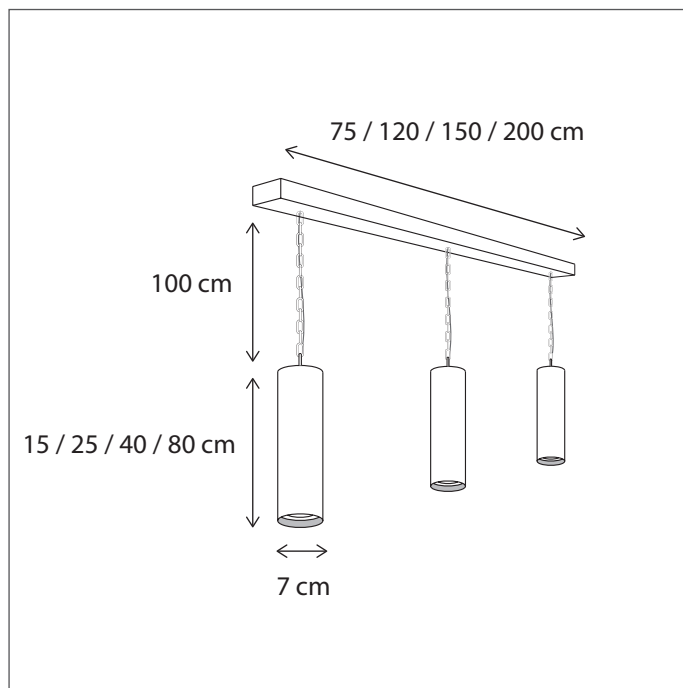

The light source is easy to move up and down, enabling you to change the light effect.

Lamps not included, consult light source guide for our advice.
Suspension possible with chain or cable.

CODE	TYPE	FINISH	WATT	VOLT	FITTING
TBL002B15	Tubelum on profile 75 cm - 2L - 15 cm	Bronze	2 x 6	230	GU10
TBL002B25	Tubelum on profile 75 cm - 2L - 25 cm	Bronze	2 x 6	230	GU10
TBL002B40	Tubelum on profile 75 cm - 2L - 40 cm	Bronze	2 x 6	230	GU10
TBL002B80	Tubelum on profile 75 cm - 2L - 80 cm	Bronze	2 x 6	230	GU10
TBL003B15	Tubelum on profile 120 cm - 3L - 15 cm	Bronze	3 x 6	230	GU10
TBL003B25	Tubelum on profile 120 cm - 3L - 25 cm	Bronze	3 x 6	230	GU10
TBL003B40	Tubelum on profile 120 cm - 3L - 40 cm	Bronze	3 x 6	230	GU10
TBL003B80	Tubelum on profile 120 cm - 3L - 80 cm	Bronze	3 x 6	230	GU10
TBL004B15	Tubelum on profile 150 cm - 4L - 15 cm	Bronze	4 x 6	230	GU10
TBL004B25	Tubelum on profile 150 cm - 4L - 25 cm	Bronze	4 x 6	230	GU10
TBL004B40	Tubelum on profile 150 cm - 4L - 40 cm	Bronze	4 x 6	230	GU10
TBL004B80	Tubelum on profile 150 cm - 4L - 80 cm	Bronze	4 x 6	230	GU10
TBL005B15	Tubelum on profile 200 cm - 5L - 15 cm	Bronze	5 x 6	230	GU10
TBL005B25	Tubelum on profile 200 cm - 5L - 25 cm	Bronze	5 x 6	230	GU10
TBL005B40	Tubelum on profile 200 cm - 5L - 40 cm	Bronze	5 x 6	230	GU10
TBL005B80	Tubelum on profile 200 cm - 5L - 80 cm	Bronze	5 x 6	230	GU10