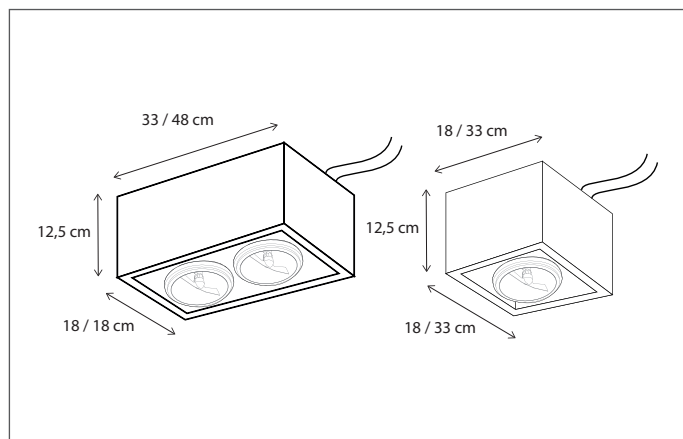

2 circuits that can be switched on/off separately, enabling 3 light effects:

1. Indirect illumination via an integrated LED strip
2. Direct (functional) light created by centonze spots (Lamps not included, consult light source guide for our advice)
3. Combination of above

CODE	TYPE	FINISH	WATT	VOLT	FITTING
QCE0L1U18	Q-Bri centonze build up 1L - 18 x 18 cm	Bronze	15 + 6	230	G53
QCE0L2U33	Q-Bri centonze build up 2L - 33 x 18 cm	Bronze	2 x 15 + 12	230	G53
QCE0L3U48	Q-Bri centonze build up 3L - 48 x 18 cm	Bronze	3 x 15 + 15	230	G53
QCE0L4U33	Q-Bri centonze build up 4L - 33 x 33 cm	Bronze	4 x 15 + 18	230	G53
QCE1L1U18	Q-Bri centonze build up 1L - 18 x 18 cm	Brushed nickel	15 + 6	230	G53
QCE1L2U33	Q-Bri centonze build up 2L - 33 x 18 cm	Brushed nickel	2 x 15 + 12	230	G53
QCE1L3U48	Q-Bri centonze build up 3L - 48 x 18 cm	Brushed nickel	3 x 15 + 15	230	G53
QCE1L4U33	Q-Bri centonze build up 4L - 33 x 33 cm	Brushed nickel	4 x 15 + 18	230	G53
QCE2L1U18	Q-Bri centonze build up 1L - 18 x 18 cm	Chrome	15 + 6	230	G53
QCE2L2U33	Q-Bri centonze build up 2L - 33 x 18 cm	Chrome	2 x 15 + 12	230	G53
QCE2L3U48	Q-Bri centonze build up 3L - 48 x 18 cm	Chrome	3 x 15 + 15	230	G53
QCE2L4U33	Q-Bri centonze build up 4L - 33 x 33 cm	Chrome	4 x 15 + 18	230	G53

Scan the QR-code & discover the 3 different light effects!

Contact us for:

Customisation, connectivity or halogen version of the collection