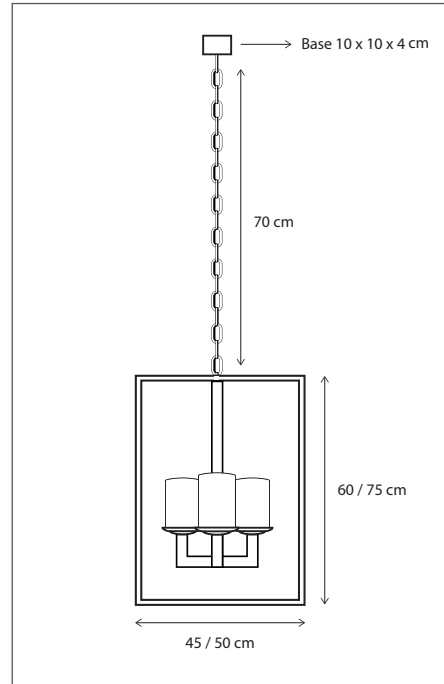

Integrated push dimmer for adjustable candle effect.
Standard with glass candles, for other options see accessories.
Sheltered installation required.

464

CODE	TYPE	FINISH	WATT	VOLT	FITTING
BVL004G61	Bellefeu® vitrine lantern medium	Bronze	4 x 2,4	230	-
BVL004G76	Bellefeu® vitrine lantern large	Bronze	4 x 2,4	230	-
BVL104G61	Bellefeu® vitrine lantern medium	Brushed nickel	4 x 2,4	230	-
BVL104G76	Bellefeu® vitrine lantern large	Brushed nickel	4 x 2,4	230	-
BVL204G61	Bellefeu® vitrine lantern medium	Chrome	4 x 2,4	230	-
BVL204G76	Bellefeu® vitrine lantern large	Chrome	4 x 2,4	230	-

Scan the QR-code & discover
our Bellefeu® effect!