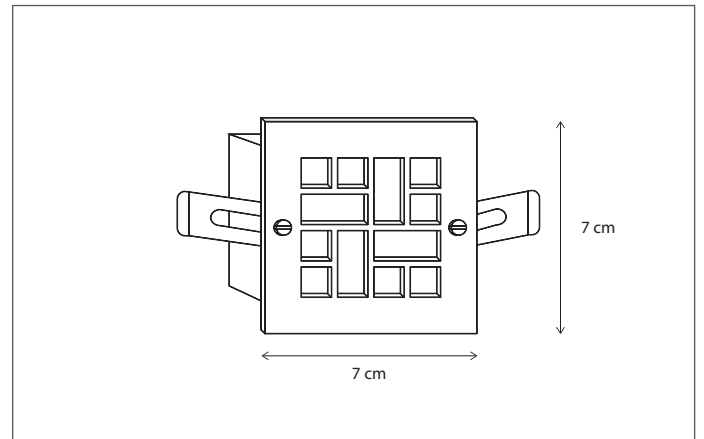

Contact us for:
 Customisation, connectivity or halogen version of the collection

WALL | GRILLE CARRE DECO

Built-in accessories for different types of wall available, see accessories.
 Select the correct driver, see accessories.
 Lamps not included, consult light source guide for our advice.