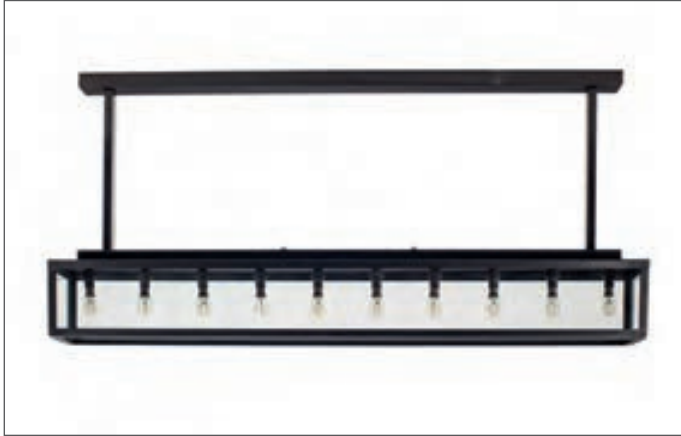

128

CODE	TYPE	FINISH	WATT	VOLT	FITTING
VIP010600	Vitrine petite long tube 10L	Bronze	10 x 6	230	BA15d
VIP110600	Vitrine petite long tube 10L	Brushed nickel	10 x 6	230	BA15d
VIP210600	Vitrine petite long tube 10L	Chrome	10 x 6	230	BA15d