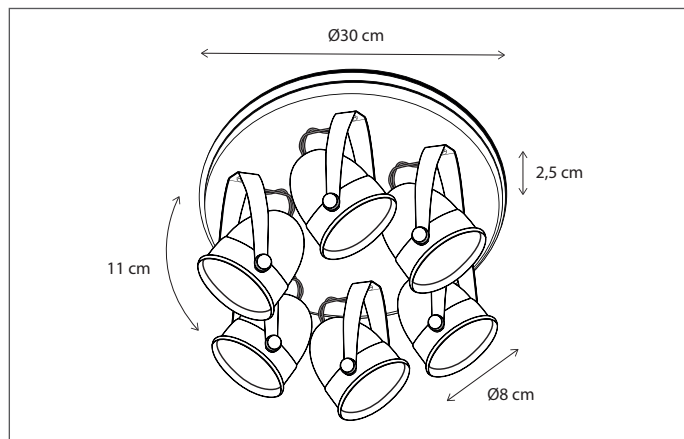

206

CODE	TYPE	FINISH	WATT	VOLT	FITTING
COM0L3R30	Comète on round plate 3L	Bronze	3 x 8	230	GU10
COM0L6R30	Comète on round plate 6L	Bronze	6 x 8	230	GU10
COM1L3R30	Comète on round plate 3L	Brushed nickel	3 x 8	230	GU10
COM1L6R30	Comète on round plate 6L	Brushed nickel	6 x 8	230	GU10
COM2L3R30	Comète on round plate 3L	Chrome	3 x 8	230	GU10
COM2L6R30	Comète on round plate 6L	Chrome	6 x 8	230	GU10
COM003R30	Comète on round plate 3L	Bronze	3 x 8	230	BA15d
COM006R30	Comète on round plate 6L	Bronze	6 x 8	230	BA15d
COM103R30	Comète on round plate 3L	Brushed nickel	3 x 8	230	BA15d
COM106R30	Comète on round plate 6L	Brushed nickel	6 x 8	230	BA15d
COM203R30	Comète on round plate 3L	Chrome	3 x 8	230	BA15d
COM206R30	Comète on round plate 6L	Chrome	6 x 8	230	BA15d