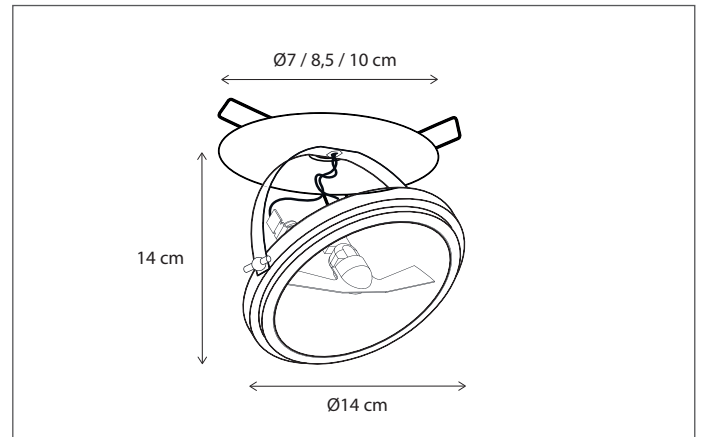

176

CODE	TYPE	FINISH	WATT	VOLT	FITTING
CEN0L1170	Centonze disc with springs 7 cm	Bronze	15	12	G53
CEN0L1185	Centonze disc with springs 8,5 cm	Bronze	15	12	G53
CEN0L1110	Centonze disc with springs 10 cm	Bronze	15	12	G53
CEN1L1170	Centonze disc with springs 7 cm	Brushed nickel	15	12	G53
CEN1L1185	Centonze disc with springs 8,5 cm	Brushed nickel	15	12	G53
CEN1L1110	Centonze disc with springs 10 cm	Brushed nickel	15	12	G53
CEN2L1170	Centonze disc with springs 7 cm	Chrome	15	12	G53
CEN2L1185	Centonze disc with springs 8,5 cm	Chrome	15	12	G53
CEN2L1110	Centonze disc with springs 10 cm	Chrome	15	12	G53