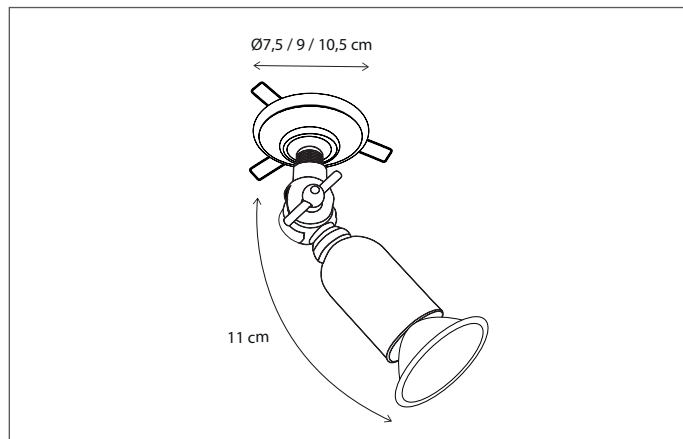

244

CODE	TYPE	FINISH	WATT	VOLT	FITTING
FIH001J75	Fiston rosas with springs 7,5 cm	Bronze	8	230	GU10
FIH001J90	Fiston rosas with springs 9 cm	Bronze	8	230	GU10
FIH001J10	Fiston rosas with springs 10,5 cm	Bronze	8	230	GU10
FIH101J75	Fiston rosas with springs 7,5 cm	Brushed nickel	8	230	GU10
FIH101J90	Fiston rosas with springs 9 cm	Brushed nickel	8	230	GU10
FIH101J10	Fiston rosas with springs 10,5 cm	Brushed nickel	8	230	GU10
FIH201J75	Fiston rosas with springs 7,5 cm	Chrome	8	230	GU10
FIH201J90	Fiston rosas with springs 9 cm	Chrome	8	230	GU10
FIH201J10	Fiston rosas with springs 10,5 cm	Chrome	8	230	GU10
FIS0L1J75	Fiston rosas with springs 7,5 cm	Bronze	6	12	BA15d
FIS0L1J90	Fiston rosas with springs 9 cm	Bronze	6	12	BA15d
FIS0L1J10	Fiston rosas with springs 10,5 cm	Bronze	6	12	BA15d
FIS1L1J75	Fiston rosas with springs 7,5 cm	Brushed nickel	6	12	BA15d
FIS1L1J90	Fiston rosas with springs 9 cm	Brushed nickel	6	12	BA15d
FIS1L1J10	Fiston rosas with springs 10,5 cm	Brushed nickel	6	12	BA15d
FIS2L1J75	Fiston rosas with springs 7,5 cm	Chrome	6	12	BA15d
FIS2L1J90	Fiston rosas with springs 9 cm	Chrome	6	12	BA15d
FIS2L1J10	Fiston rosas with springs 10,5 cm	Chrome	6	12	BA15d