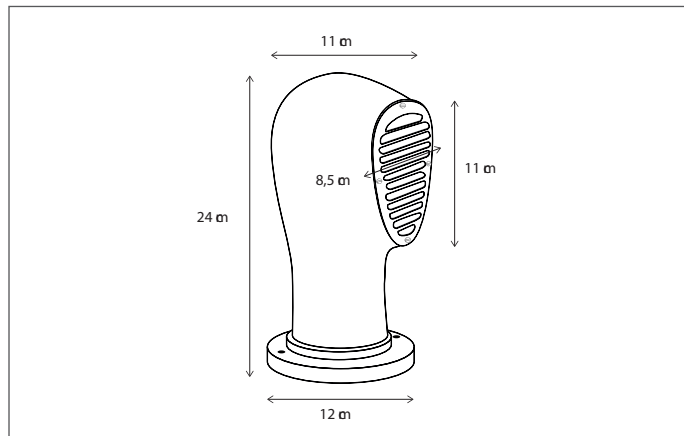

440

CODE	TYPE	FINISH	WATT	VOLT	FITTING
BED0L11DR	Beautique deck	Bronze	2 x 1,5	230	-
BED1L11DR	Beautique deck	Brushed nickel	2 x 1,5	230	-
BED2L11DR	Beautique deck	Chrome	2 x 1,5	230	-
BED3L11DR	Beautique deck	Polished brass	2 x 1,5	230	-