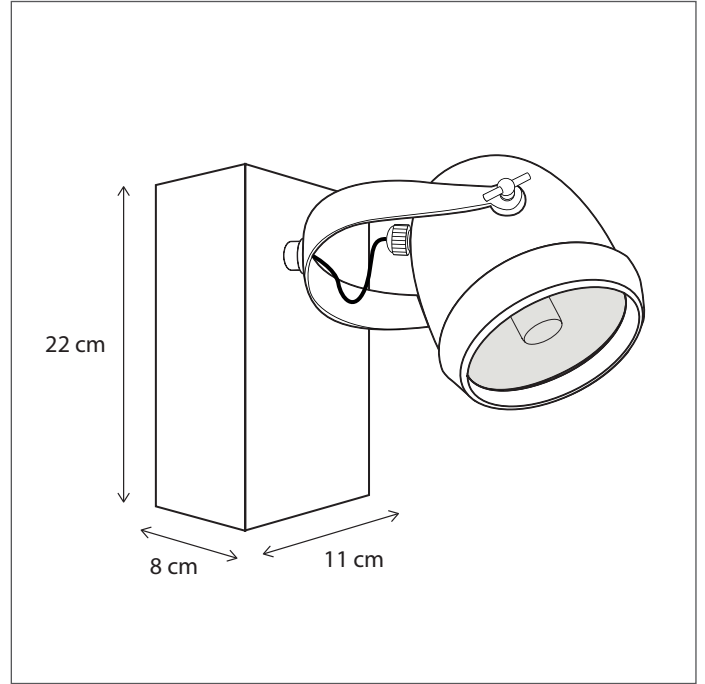

403

CODE	TYPE	FINISH	WATT	VOLT	FITTING
MAC0C1B35	Macro power projector on box	Bronze	35	230	GX8,5
MAC0C1B70	Macro power projector on box	Bronze	70	230	GX8,5
MAC1C1B35	Macro power projector on box	Brushed nickel	35	230	GX8,5
MAC1C1B70	Macro power projector on box	Brushed nickel	70	230	GX8,5
MAC2C1B35	Macro power projector on box	Chrome	35	230	GX8,5
MAC2C1B70	Macro power projector on box	Chrome	70	230	GX8,5

Scan the QR-code & discover how to illuminate big objects!

Contact us for:
Customisation, connectivity or halogen version of the collection