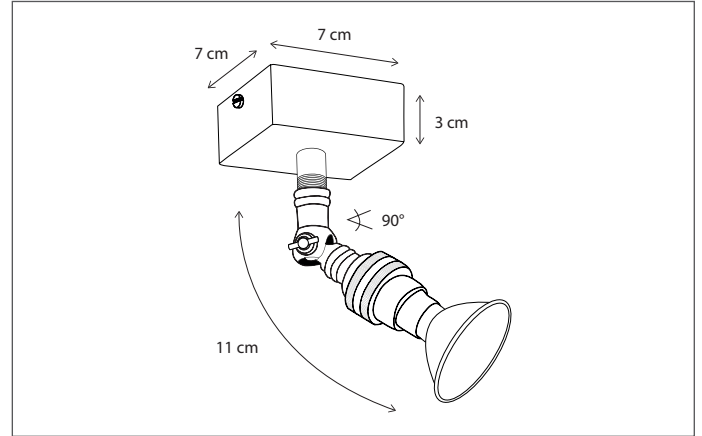

CODE	TYPE	FINISH	WATT	VOLT	FITTING
MAR0L1V70	Marron on square base	Bronze	8	230	BA15d
MAR1L1V70	Marron on square base	Brushed nickel	8	230	BA15d
MAR2L1V70	Marron on square base	Chrome	8	230	BA15d

Contact us for:
Customisation, connectivity or halogen version of the collection