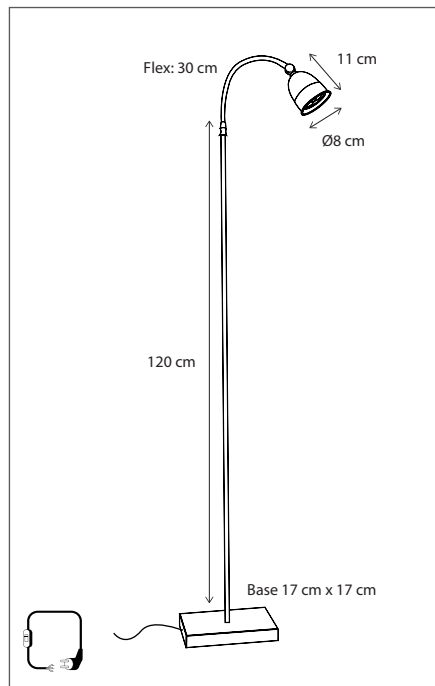

366

CODE	TYPE	FINISH	WATT	VOLT	FITTING
LCO0L1FLO	Lisible poire floor	Bronze	8	230	GU10
LCO1L1FLO	Lisible poire floor	Brushed nickel	8	230	GU10
LCO2L1FLO	Lisible poire floor	Chrome	8	230	GU10
LCO001FLO	Lisible poire floor	Bronze	8	230	BA15d
LCO101FLO	Lisible poire floor	Brushed nickel	8	230	BA15d
LCO201FLO	Lisible poire floor	Chrome	8	230	BA15d

Contact us for:

Customisation, connectivity or halogen version of the collection