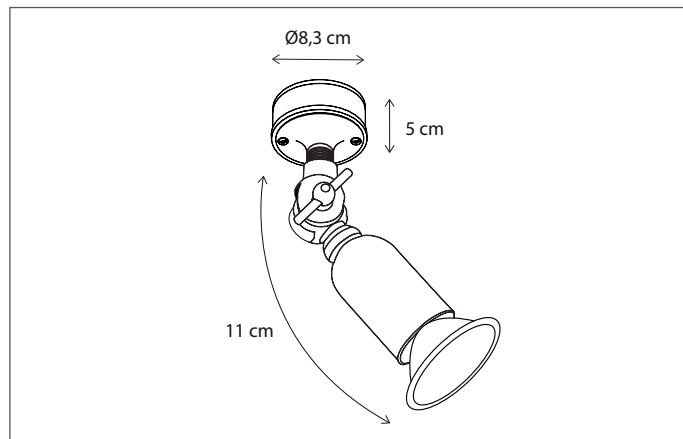

246

CODE	TYPE	FINISH	WATT	VOLT	FITTING
FIH001F83	Fiston on round base	Bronze	8	230	GU10
FIH101F83	Fiston on round base	Brushed nickel	8	230	GU10
FIH201F83	Fiston on round base	Chrome	8	230	GU10
FIS0L1F83	Fiston on round base	Bronze	6	230	BA15d
FIS1L1F83	Fiston on round base	Brushed nickel	6	230	BA15d
FIS2L1F83	Fiston on round base	Chrome	6	230	BA15d