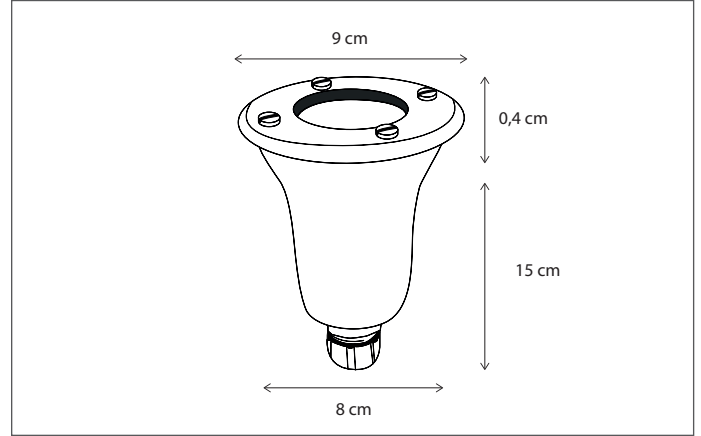

445

CODE	TYPE	FINISH	WATT	VOLT	FITTING
SUB001C15	Subtile clear glass	Bronze	6	12	G5,3
SUB001K15	Subtile kelvin killer glass	Bronze	6	12	G5,3
SUB101C15	Subtile clear glass	Brushed nickel	6	12	G5,3
SUB101K15	Subtile kelvin killer glass	Brushed nickel	6	12	G5,3
SUB201C15	Subtile clear glass	Chrome	6	12	G5,3
SUB201K15	Subtile kelvin killer glass	Chrome	6	12	G5,3

Contact us for:
Customisation, connectivity or halogen version of the collection