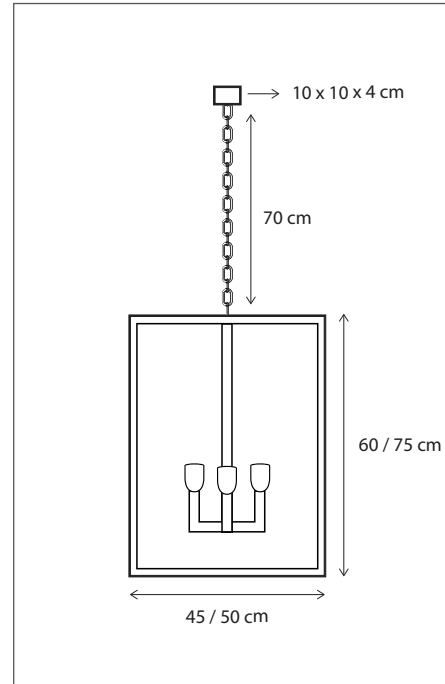

126

CODE	TYPE	FINISH	WATT	VOLT	FITTING
VIT004602	Vitrine lantern 4L medium	Bronze	4 x 15	230	E27
VIT004604	Vitrine lantern 4L large	Bronze	4 x 15	230	E27
VIT104602	Vitrine lantern 4L medium	Brushed nickel	4 x 15	230	E27
VIT104604	Vitrine lantern 4L large	Brushed nickel	4 x 15	230	E27
VIT204602	Vitrine lantern 4L medium	Chrome	4 x 15	230	E27
VIT204604	Vitrine lantern 4L large	Chrome	4 x 15	230	E27