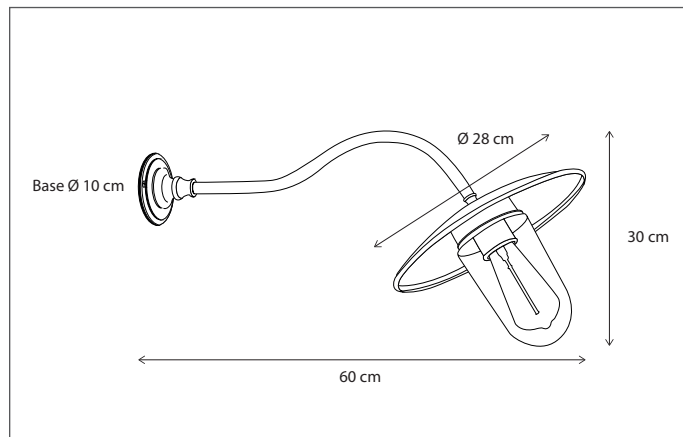

398

CODE	TYPE	FINISH	WATT	VOLT	FITTING
ELB001001	Elébase wall 45°	Bronze	15	230	E27
ELB101001	Elébase wall 45°	Brushed nickel	15	230	E27
ELB201001	Elébase wall 45°	Chrome	15	230	E27