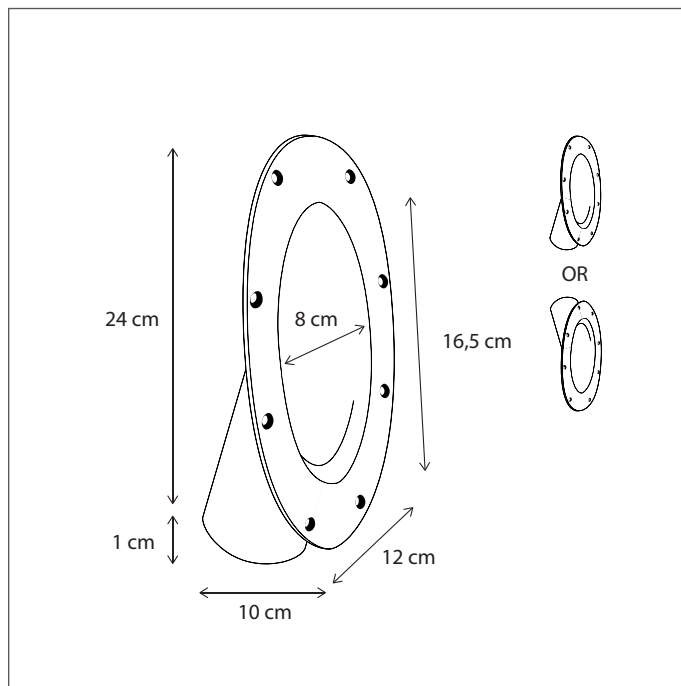

307

CODE	TYPE	FINISH	WATT	VOLT	FITTING
BEP001022	Beautique pipe	Bronze	8	230	GU10
BEP101022	Beautique pipe	Brushed nickel	8	230	GU10
BEP201022	Beautique pipe	Chrome	8	230	GU10

Contact us for:

Customisation, connectivity or halogen version of the collection