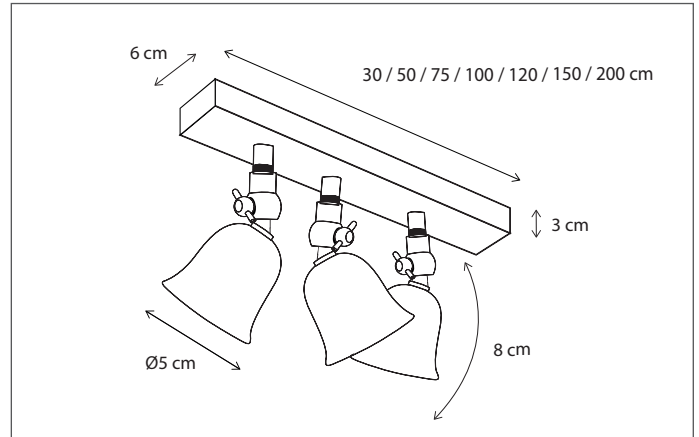

Lamps not included, consult light source guide for our advice.

232

CODE	TYPE	FINISH	WATT	VOLT	FITTING
FLE0L3B03	Fleure on profile 30 cm - 3L	Bronze	3 x 4	230	G4
FLE0L5B05	Fleure on profile 50 cm - 5L	Bronze	3 x 4	230	G4
FLE0L4B07	Fleure on profile 75 cm - 4L	Bronze	3 x 4	230	G4
FLE0L4B10	Fleure on profile 100 cm - 4L	Bronze	3 x 4	230	G4
FLE0L4B12	Fleure on profile 120 cm - 4L	Bronze	3 x 4	230	G4
FLE0L4B15	Fleure on profile 150 cm - 4L	Bronze	3 x 4	230	G4
FLE0L4B20	Fleure on profile 200 cm - 4L	Bronze	3 x 4	230	G4
FLE0L1XTR	Fleure extra mounted on profile	Bronze	4	230	G4
FLE1L3B03	Fleure on profile 30 cm - 3L	Brushed nickel	3 x 4	230	G4
FLE1L5B05	Fleure on profile 50 cm - 5L	Brushed nickel	3 x 4	230	G4
FLE1L4B07	Fleure on profile 75 cm - 4L	Brushed nickel	3 x 4	230	G4
FLE1L4B10	Fleure on profile 100 cm - 4L	Brushed nickel	3 x 4	230	G4
FLE1L4B12	Fleure on profile 120 cm - 4L	Brushed nickel	3 x 4	230	G4
FLE1L4B15	Fleure on profile 150 cm - 4L	Brushed nickel	3 x 4	230	G4
FLE1L4B20	Fleure on profile 200 cm - 4L	Brushed nickel	3 x 4	230	G4
FLE1L1XTR	Fleure extra mounted on profile	Brushed nickel	4	230	G4
FLE2L3B03	Fleure on profile 30 cm - 3L	Chrome	3 x 4	230	G4
FLE2L5B05	Fleure on profile 50 cm - 5L	Chrome	3 x 4	230	G4
FLE2L4B07	Fleure on profile 75 cm - 4L	Chrome	3 x 4	230	G4
FLE2L4B10	Fleure on profile 100 cm - 4L	Chrome	3 x 4	230	G4
FLE2L4B12	Fleure on profile 120 cm - 4L	Chrome	3 x 4	230	G4
FLE2L4B15	Fleure on profile 150 cm - 4L	Chrome	3 x 4	230	G4
FLE2L4B20	Fleure on profile 200 cm - 4L	Chrome	3 x 4	230	G4
FLE2L1XTR	Fleure extra mounted on profile	Chrome	4	230	G4