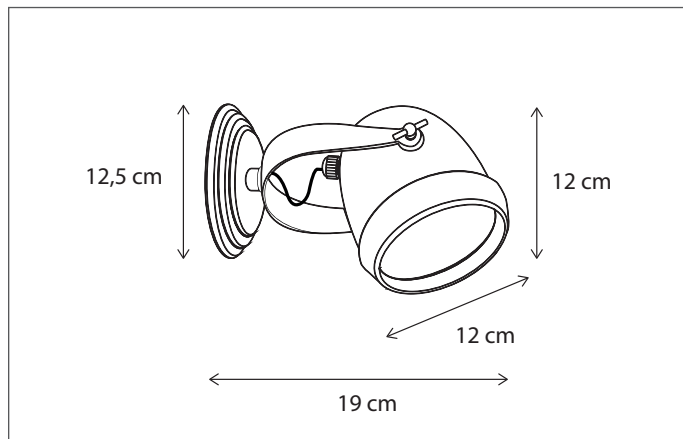

400

CODE	TYPE	FINISH	WATT	VOLT	FITTING
MAC001A12	Macro wall	Bronze	12	12	G53
MAC101A12	Macro wall	Brushed nickel	12	12	G53
MAC201A12	Macro wall	Chrome	12	12	G53