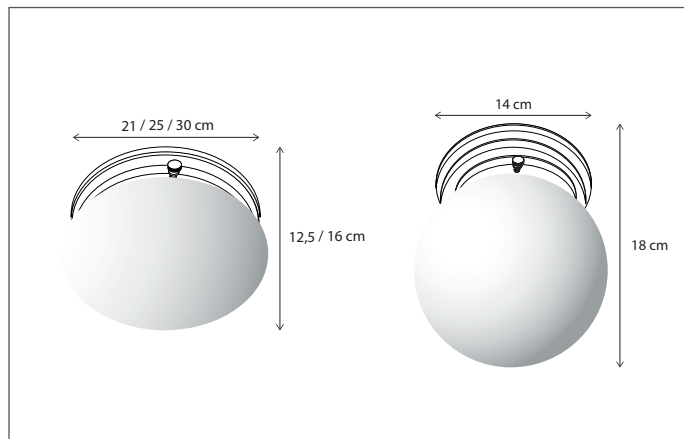

Glass included.

Lamps not included, consult light source guide for our advice.