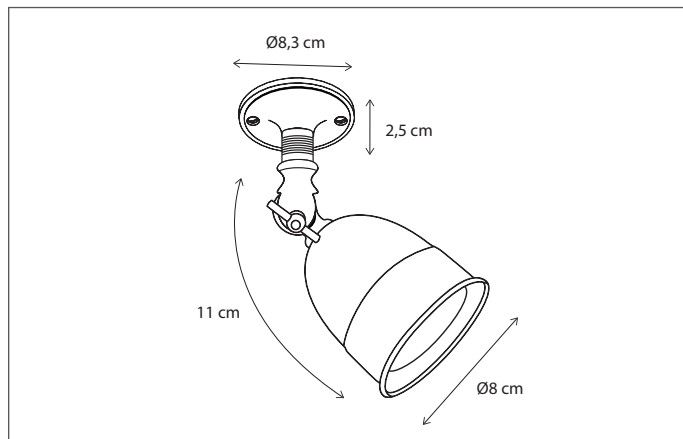

212

CODE	TYPE	FINISH	WATT	VOLT	FITTING
POI0L1G83	Poire mounted base	Bronze	8	230	GU10
POI1L1G83	Poire mounted base	Brushed nickel	8	230	GU10
POI2L1G83	Poire mounted base	Chrome	8	230	GU10
POI001G83	Poire mounted base	Bronze	8	12	BA15d
POI101G83	Poire mounted base	Brushed nickel	8	12	BA15d
POI201G83	Poire mounted base	Chrome	8	12	BA15d