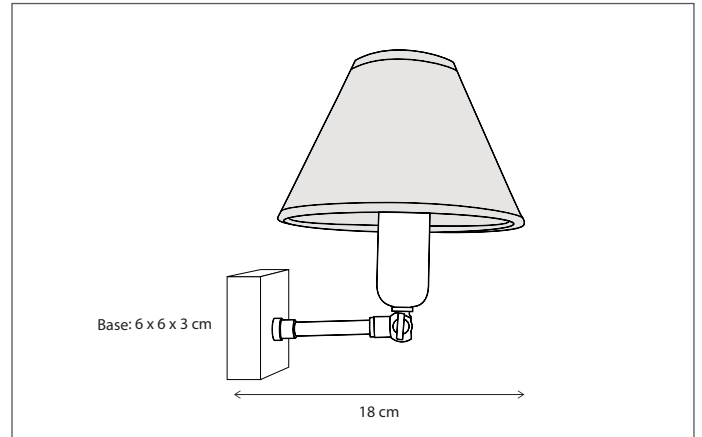

313

CODE	TYPE	FINISH	WATT	VOLT	FITTING
FIC001020	Fiston capuche on rectangular base	Bronze	6	230	E14
FIC101020	Fiston capuche on rectangular base	Brushed nickel	6	230	E14
FIC201020	Fiston capuche on rectangular base	Chrome	6	230	E14

Contact us for:
Customisation, connectivity or halogen version of the collection