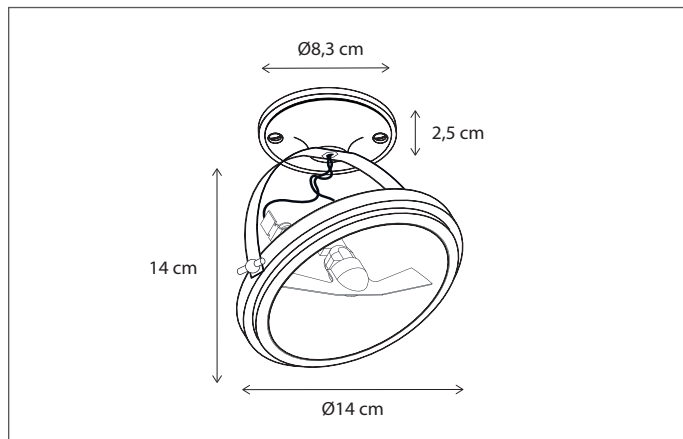

178

CODE	TYPE	FINISH	WATT	VOLT	FITTING
CEN0L1G83	Centonze mounted base	Bronze	15	12	G53
CEN1L1G83	Centonze mounted base	Brushed nickel	15	12	G53
CEN2L1G83	Centonze mounted base	Chrome	15	12	G53