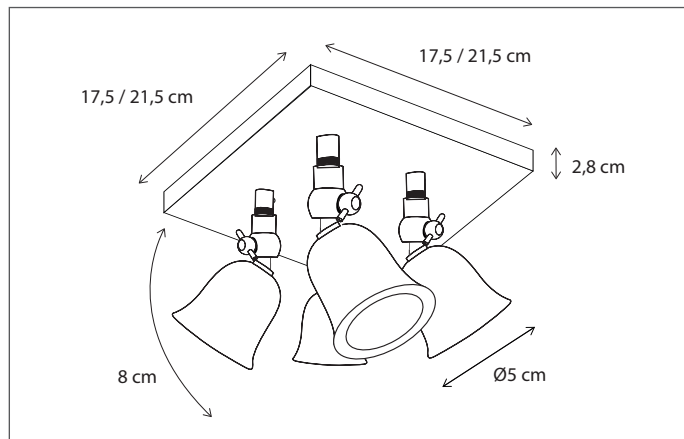

For accent lighting, select halogen. For functional lighting, select LED. LED and halogen lamps are not interchangeable. The product code for halogen is ....0....instead of ....L....
Lamps not included, consult light source guide for our advice.

229

CODE	TYPE	FINISH	WATT	VOLT	FITTING
FLE0L4V17	Fleure on square base 4L	Bronze	4 x 4	230	G4
FLE0L8V21	Fleure on square base 8L	Bronze	8 x 4	230	G4
FLE1L4V17	Fleure on square base 4L	Brushed nickel	4 x 4	230	G4
FLE1L8V21	Fleure on square base 8L	Brushed nickel	8 x 4	230	G4
FLE2L4V17	Fleure on square base 4L	Chrome	4 x 4	230	G4
FLE2L8V21	Fleure on square base 8L	Chrome	8 x 4	230	G4

Scan the QR-code & discover the difference between LED and Halogen for Fleure!

Contact us for:
Customisation, connectivity or halogen version of the collection