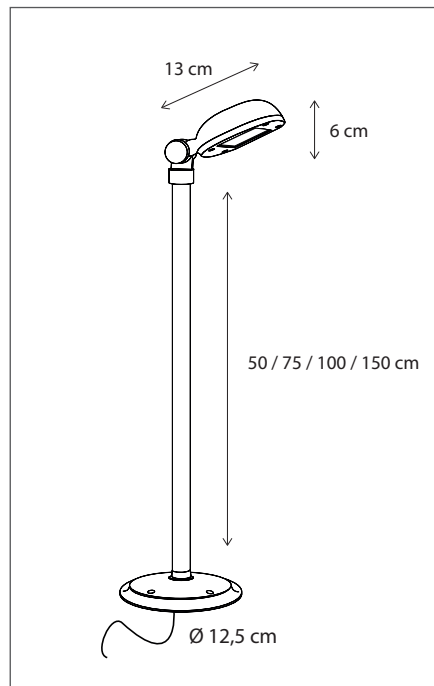

Available in 2 versions: integrated LED (2200K) or retrofit bulb (G4).
Possible to integrate entrance fade dimming, enabling 2 levels of light intensity.
Select the correct driver, see accessories.
Lamps (G4 version) not included, consult light source guide for our advice.

422

CODE	TYPE	FINISH	WATT	VOLT	FITTING
CHA0L1B51	Charmond on base 50 cm	Bronze	2,4	24	-
CHA0L1B75	Charmond on base 75 cm	Bronze	2,4	24	-
CHA0L1B10	Charmond on base 100 cm	Bronze	2,4	24	-
CHA0L1B15	Charmond on base 150 cm	Bronze	2,4	24	-
CHA1L1B51	Charmond on base 50 cm	Brushed nickel	2,4	24	-
CHA1L1B75	Charmond on base 75 cm	Brushed nickel	2,4	24	-
CHA1L1B10	Charmond on base 100 cm	Brushed nickel	2,4	24	-
CHA1L1B15	Charmond on base 150 cm	Brushed nickel	2,4	24	-
CHA2L1B51	Charmond on base 50 cm	Chrome	2,4	24	-
CHA2L1B75	Charmond on base 75 cm	Chrome	2,4	24	-
CHA2L1B10	Charmond on base 100 cm	Chrome	2,4	24	-
CHA2L1B15	Charmond on base 150 cm	Chrome	2,4	24	-