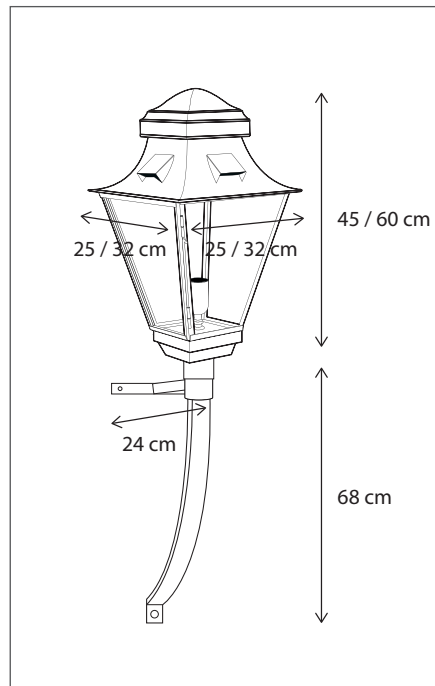

392

CODE	TYPE	FINISH	WATT	VOLT	FITTING
GRA001WU3	Gracieuze wall on bracket up small 1L	Bronze	15	230	E27
GRA001WU5	Gracieuze wall on bracket up normal 1L	Bronze	15	230	E27
GRA002WU5	Gracieuze wall on bracket up normal 2L	Bronze	15 + 8	230	E27 + GU10