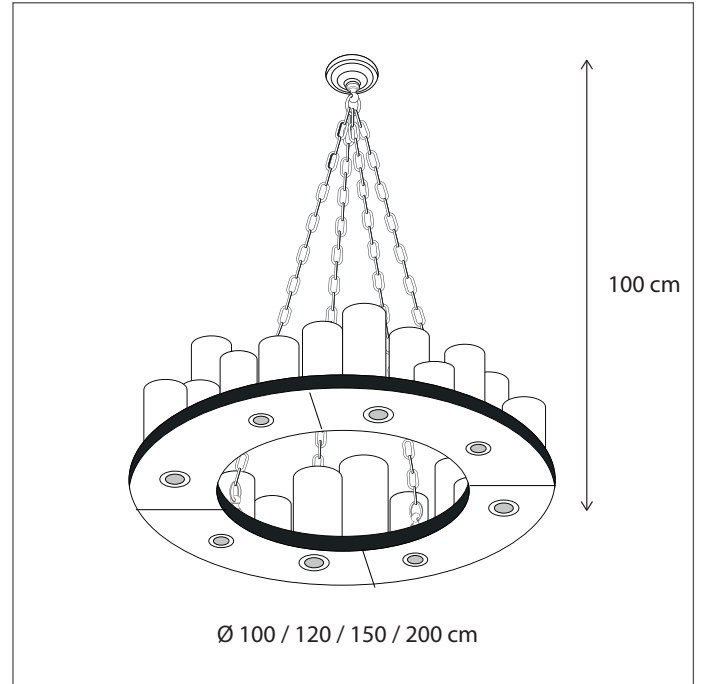

Wax linnen candles included, for other options see accessories.

117

CODE	TYPE	FINISH	WATT	VOLT	FITTING
BCS020R10	Bellefeu® château 100 cm - 14 candles + 4 spots	Bronze	20 x 2,4 + 4 x 8	230	GU10
BCS024R12	Bellefeu® château 120 cm - 24 candles + 6 spots	Bronze	24 x 2,4 + 6 x 8	230	GU10
BCS032R15	Bellefeu® château 150 cm - 32 candles + 8 spots	Bronze	32 x 2,4 + 8 x 8	230	GU10
BCS048R20	Bellefeu® château 200 cm - 48 candles + 12 spots	Bronze	48 x 2,4 + 12 x 8	230	GU10