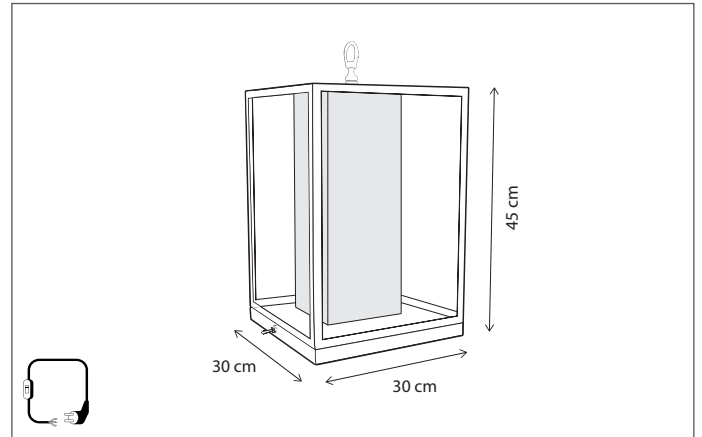

Shades not included, see accessories for the different options.
Lamps not included, consult light source guide for our advice.

369

CODE	TYPE	FINISH	WATT	VOLT	FITTING
SEV001LFL	Sévère lantern floor	Bronze	15	230	E27
SEV101LFL	Sévère lantern floor	Brushed nickel	15	230	E27
SEV201LFL	Sévère lantern floor	Chrome	15	230	E27

Contact us for:

Customisation, connectivity or halogen version of the collection