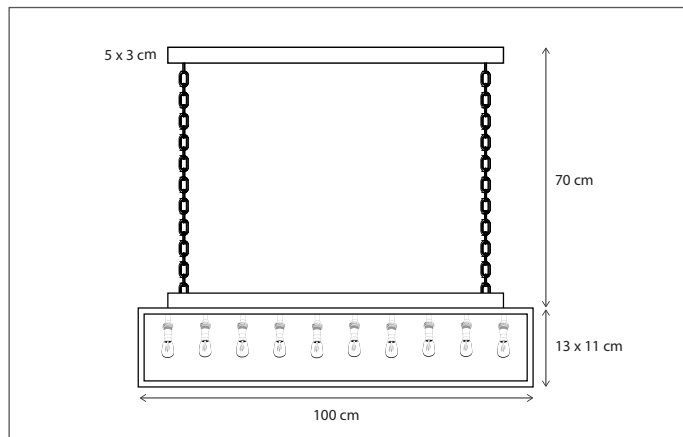

127

CODE	TYPE	FINISH	WATT	VOLT	FITTING
VIP010700	Vitrine petite long chain 10L	Bronze	10 x 6	230	BA15d
VIP110700	Vitrine petite long chain 10L	Brushed nickel	10 x 6	230	BA15d
VIP210700	Vitrine petite long chain 10L	Chrome	10 x 6	230	BA15d

Contact us for:

Customisation, connectivity or halogen version of the collection