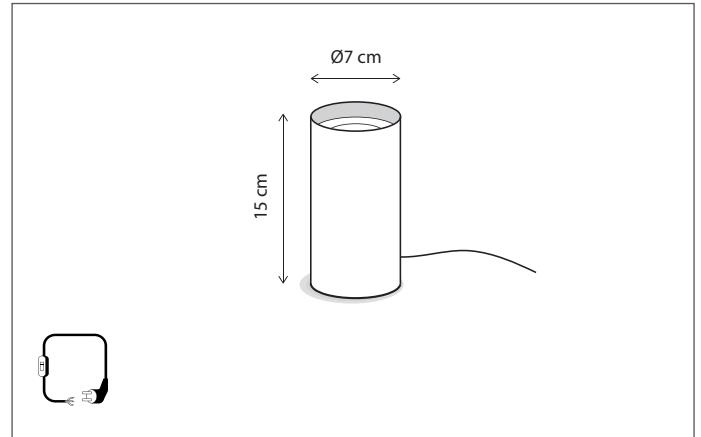

362

CODE	TYPE	FINISH	WATT	VOLT	FITTING
TBL001F15	Tubelum floor 15 cm	Bronze	6	230	GU10
TBL201F15	Tubelum floor 15 cm	Chrome	6	230	GU10
TBL301F15	Tubelum floor 15 cm	Polished brass	6	230	GU10