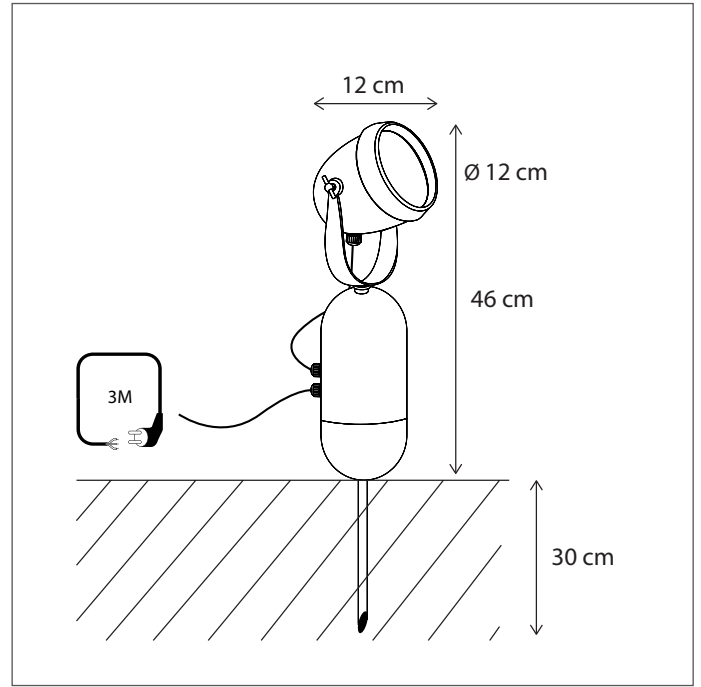

Suitable for illumination of big objects.
Standard with CDM-R, LED version available on request.
Lamps not included, consult light source guide for our advice.

416