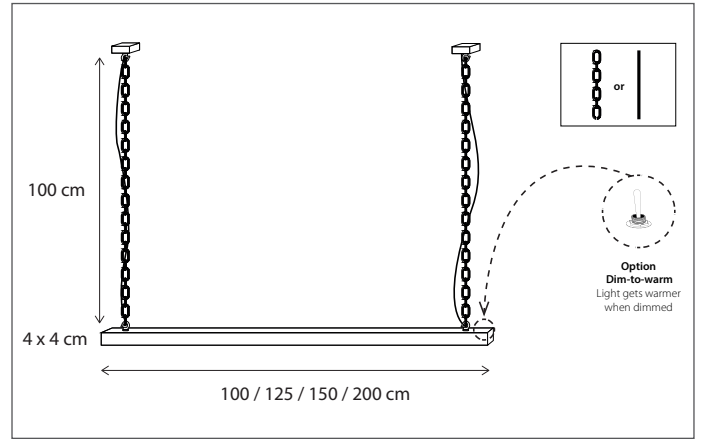

Dim-to-warm option available on request, consult accessories.

134

CODE	TYPE	FINISH	WATT	VOLT	FITTING
ELP002100	Eligne profile 100 cm	Bronze	25	230	-
ELP002125	Eligne profile 125 cm	Bronze	32	230	-
ELP002150	Eligne profile 150 cm	Bronze	39	230	-
ELP002200	Eligne profile 200 cm	Bronze	56	230	-
ELP102100	Eligne profile 100 cm	Brushed nickel	25	230	-
ELP102125	Eligne profile 125 cm	Brushed nickel	32	230	-
ELP102150	Eligne profile 150 cm	Brushed nickel	39	230	-
ELP102200	Eligne profile 200 cm	Brushed nickel	56	230	-
ELP202100	Eligne profile 100 cm	Chrome	25	230	-
ELP202125	Eligne profile 125 cm	Chrome	32	230	-
ELP202150	Eligne profile 150 cm	Chrome	39	230	-
ELP202200	Eligne profile 200 cm	Chrome	56	230	-