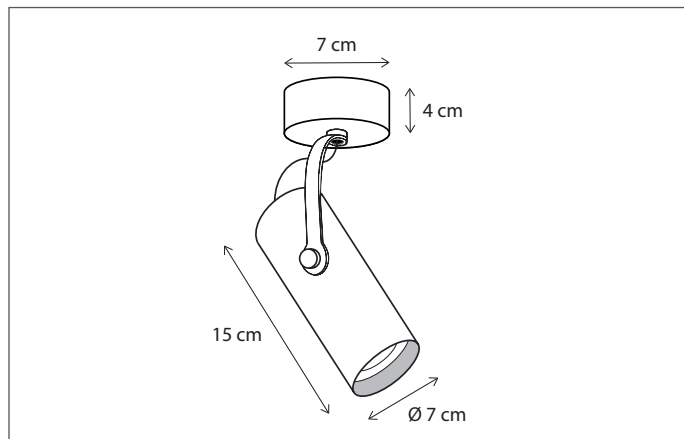

257

CODE	TYPE	FINISH	WATT	VOLT	FITTING
TBL001Y70	Tubelum on tube base	Bronze	6	230	GU10
TBL301Y70	Tubelum on tube base	Polished brass	6	230	GU10

Contact us for:

Customisation, connectivity or halogen version of the collection