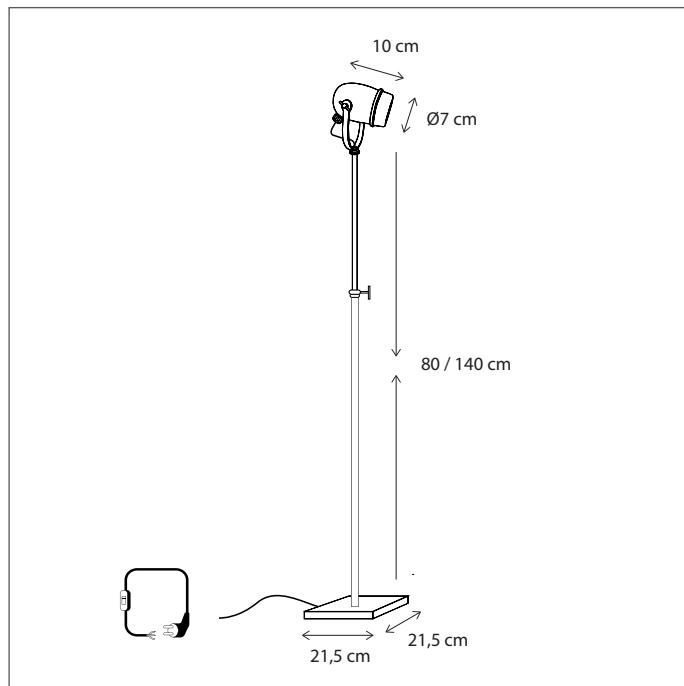

For warmer light, add Kelvin Killer® - see accessories.
For enhanced light dispersion and/or anti-glare effect, add frosted glass filter - see accessories.
Lamps not included, consult light source guide for our advice.

359

CODE	TYPE	FINISH	WATT	VOLT	FITTING
MIC001008	Micro floor	Bronze	6	230	GU10
MIC101008	Micro floor	Brushed nickel	6	230	GU10
MIC201008	Micro floor	Chrome	6	230	GU10

Contact us for:
Customisation, connectivity or halogen version of the collection