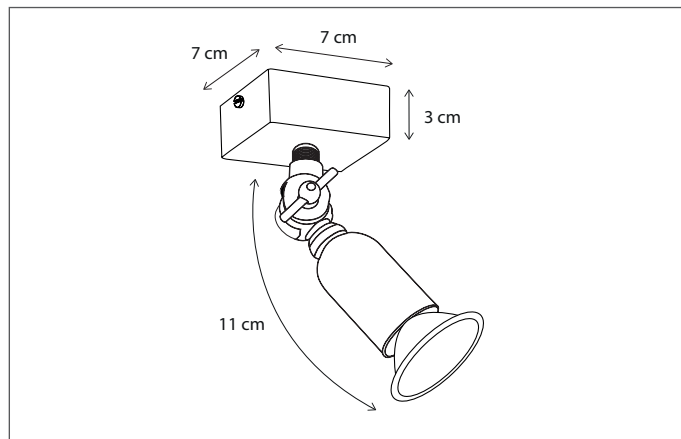

248

CODE	TYPE	FINISH	WATT	VOLT	FITTING
FIH001V70	Fiston on square base	Bronze	8	230	GU10
FIH101V70	Fiston on square base	Brushed nickel	8	230	GU10
FIH201V70	Fiston on square base	Chrome	8	230	GU10
FIS0L1V70	Fiston on square base	Bronze	6	230	BA15d
FIS1L1V70	Fiston on square base	Brushed nickel	6	230	BA15d
FIS2L1V70	Fiston on square base	Chrome	6	230	BA15d