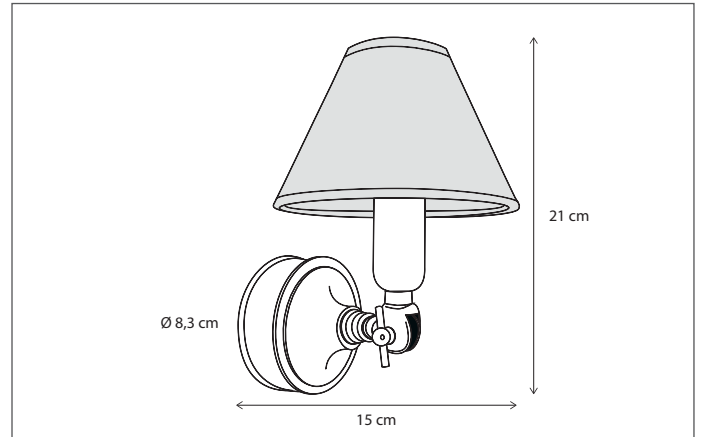

Shades not included, see accessories for the different options.
Lamps not included, consult light source guide for our advice.
Switch can be integrated in the product, consult accessories.

312