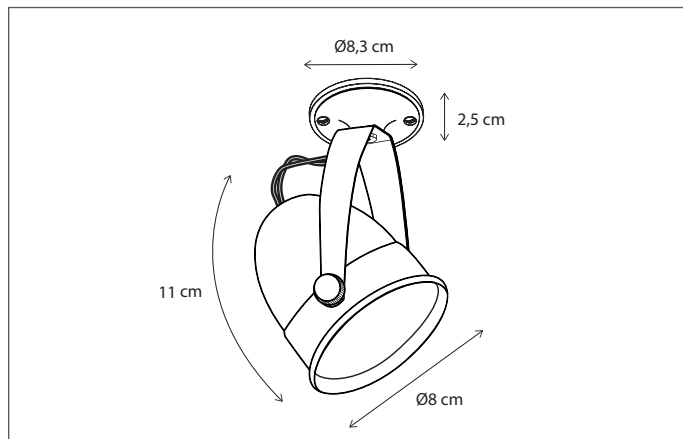

Available in 2 versions: GU10 (no driver required) or BA15d (driver required).

For BA15d, Select the correct driver, see accessories.

Lamps not included, consult light source guide for our advice.

201

CODE	TYPE	FINISH	WATT	VOLT	FITTING
COM0L1G83	Comète mounted base	Bronze	8	230	GU10
COM1L1G83	Comète mounted base	Brushed nickel	8	230	GU10
COM2L1G83	Comète mounted base	Chrome	8	230	GU10
COM001G83	Comète mounted base	Bronze	8	12	BA15d
COM101G83	Comète mounted base	Brushed nickel	8	12	BA15d
COM201G83	Comète mounted base	Chrome	8	12	BA15d

Contact us for:

Customisation, connectivity or halogen version of the collection