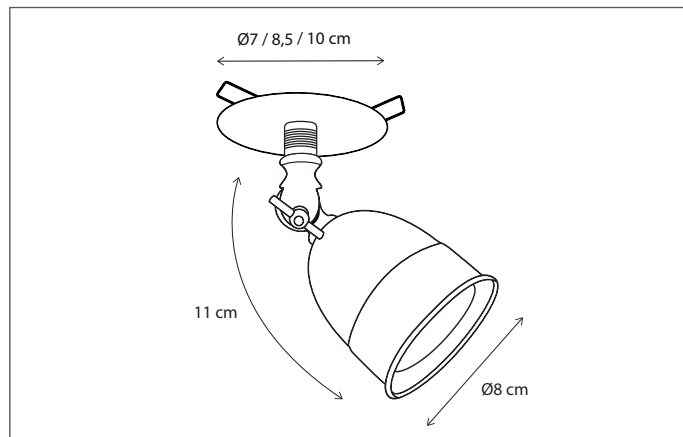

210

CODE	TYPE	FINISH	WATT	VOLT	FITTING
POI0L1170	Poire disc with springs 7 cm	Bronze	8	230	GU10
POI0L1185	Poire disc with springs 8,5 cm	Bronze	8	230	GU10
POI0L1110	Poire disc with springs 10 cm	Bronze	8	230	GU10
POI1L1170	Poire disc with springs 7 cm	Brushed nickel	8	230	GU10
POI1L1185	Poire disc with springs 8,5 cm	Brushed nickel	8	230	GU10
POI1L1110	Poire disc with springs 10 cm	Brushed nickel	8	230	GU10
POI2L1170	Poire disc with springs 7 cm	Chrome	8	230	GU10
POI2L1185	Poire disc with springs 8,5 cm	Chrome	8	230	GU10
POI2L1110	Poire disc with springs 10 cm	Chrome	8	230	GU10
POI001170	Poire disc with springs 7 cm	Bronze	8	12	BA15d
POI001185	Poire disc with springs 8,5 cm	Bronze	8	12	BA15d
POI001110	Poire disc with springs 10 cm	Bronze	8	12	BA15d
POI101170	Poire disc with springs 7 cm	Brushed nickel	8	12	BA15d
POI101185	Poire disc with springs 8,5 cm	Brushed nickel	8	12	BA15d
POI101110	Poire disc with springs 10 cm	Brushed nickel	8	12	BA15d
POI201170	Poire disc with springs 7 cm	Chrome	8	12	BA15d
POI201185	Poire disc with springs 8,5 cm	Chrome	8	12	BA15d
POI201110	Poire disc with springs 10 cm	Chrome	8	12	BA15d