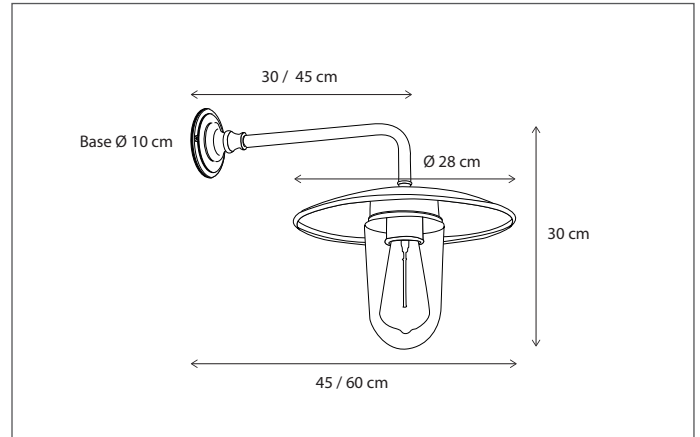

399

CODE	TYPE	FINISH	WATT	VOLT	FITTING
ELB001002	Elébase wall 90°	Bronze	15	230	E27
ELB001060	Elébase wall large 90°	Bronze	15	230	E27
ELB101002	Elébase wall 90°	Brushed nickel	15	230	E27
ELB101060	Elébase wall large 90°	Brushed nickel	15	230	E27
ELB201002	Elébase wall 90°	Chrome	15	230	E27
ELB201060	Elébase wall large 90°	Chrome	15	230	E27

Contact us for:

Customisation, connectivity or halogen version of the collection