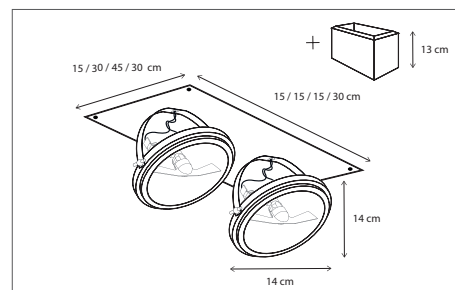

Contact us for:
 Customisation, connectivity or halogen version of the collection

PHANTOME	268
Q-BRI	271
AUREOLE	273

Recessed

267

Indoor

Built-in box included.

Lamps not included, consult light source guide for our advice.