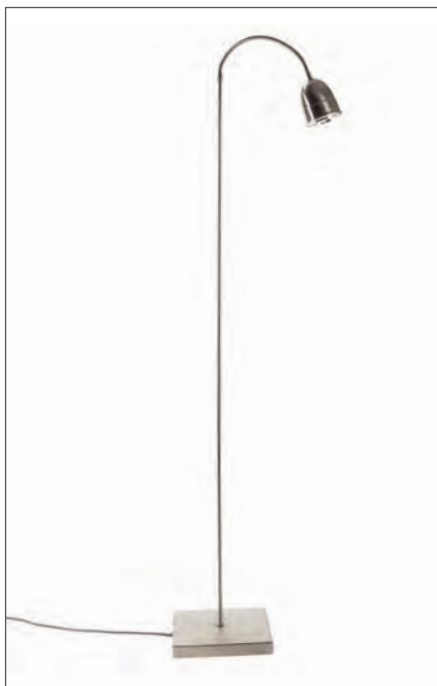

366

CODE	TYPE	FINISH	WATT	VOLT	FITTING
LCO0L1FLO	Lisible poire floor	Bronze	8	230	GU10
LCO1L1FLO	Lisible poire floor	Brushed nickel	8	230	GU10
LCO2L1FLO	Lisible poire floor	Chrome	8	230	GU10
LCO001FLO	Lisible poire floor	Bronze	8	230	BA15d
LCO101FLO	Lisible poire floor	Brushed nickel	8	230	BA15d
LCO201FLO	Lisible poire floor	Chrome	8	230	BA15d

Contact us for:

Customisation, connectivity or halogen version of the collection