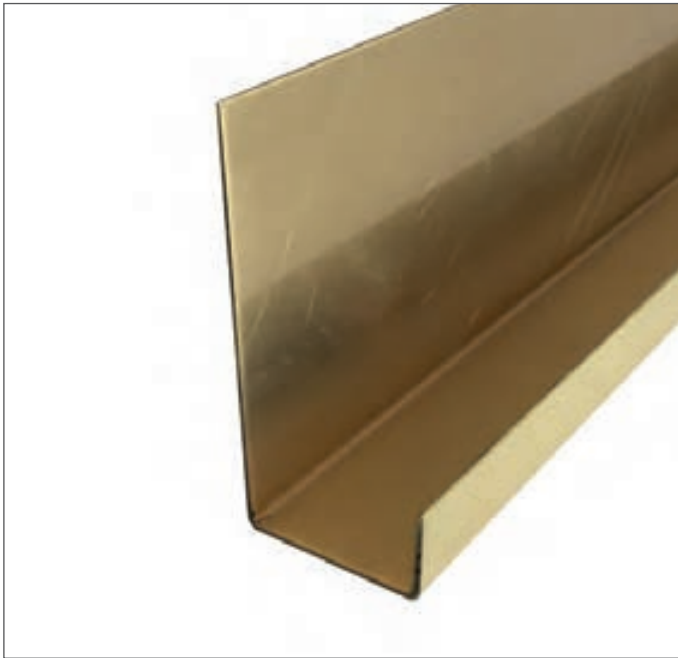

486

CODE	TYPE	FINISH
TOEPRO811	Profile polished brass for led strip 1 m	Polished brass
TOEPRO821	Profile polished brass for led strip 2 m	Polished brass