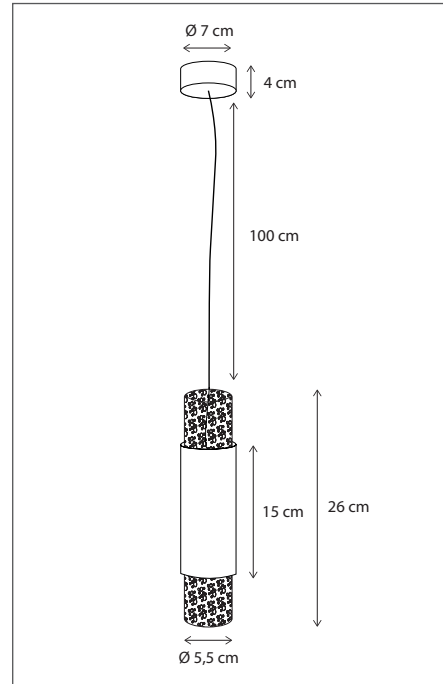

Integrated LED.
The light reflects on polished mesh, resulting in a warm glow.

147

CODE	TYPE	FINISH	WATT	VOLT	FITTING
TIS001G15	Tisselum suspension 1L	Bronze	2,4	230	-