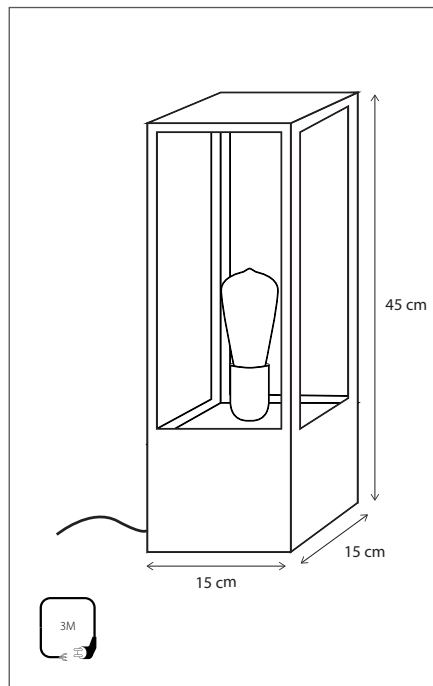

Lamps not included, consult light source guide for our advice.

454

CODE	TYPE	FINISH	WATT	VOLT	FITTING
VIT001442	Vitrine table outdoor	Bronze	15	230	E27
VIT101442	Vitrine table outdoor	Brushed nickel	15	230	E27
VIT201442	Vitrine table outdoor	Chrome	15	230	E27