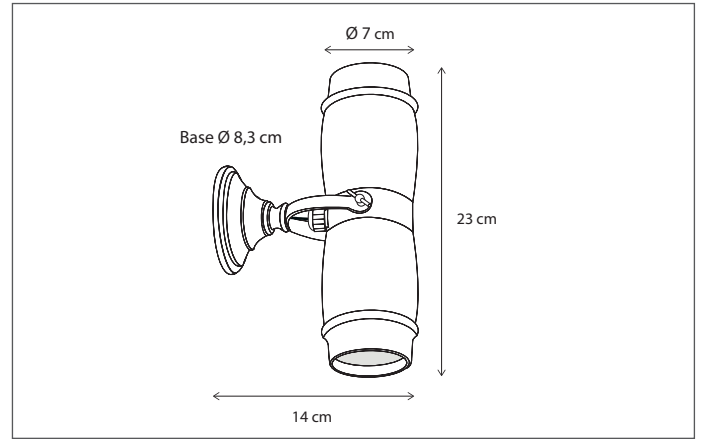

For warmer light, add Kelvin Killer® - see accessories.
For enhanced light dispersion and/or anti-glare effect, add frosted glass filter - see accessories.
Lamps not included, consult light source guide for our advice.