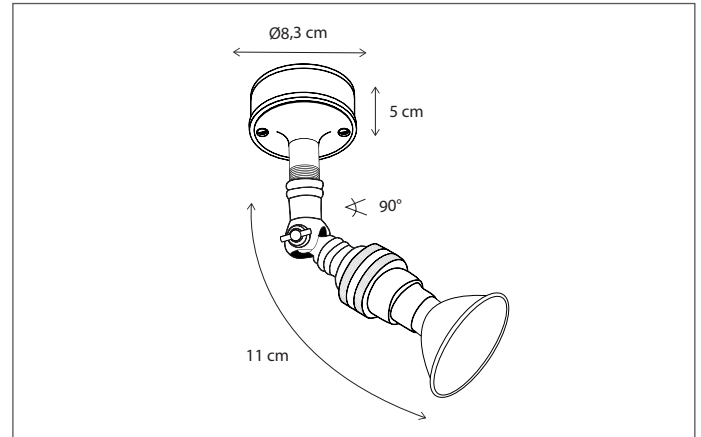

CODE	TYPE	FINISH	WATT	VOLT	FITTING
MAR0L1F83	Marron on round base	Bronze	8	230	BA15d
MAR1L1F83	Marron on round base	Brushed nickel	8	230	BA15d
MAR2L1F83	Marron on round base	Chrome	8	230	BA15d

Contact us for:

Customisation, connectivity or halogen version of the collection