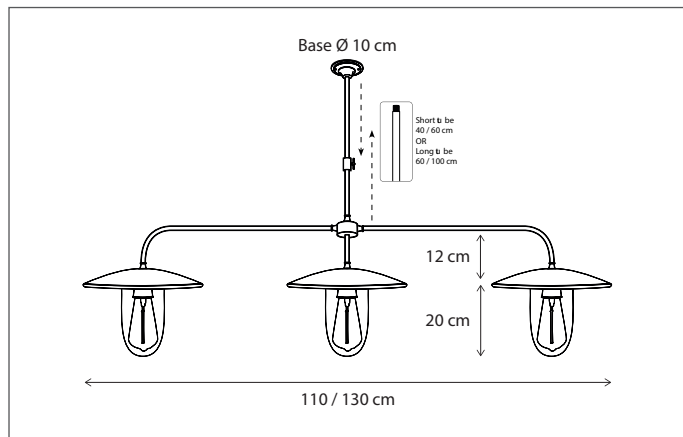

138

CODE	TYPE	FINISH	WATT	VOLT	FITTING
ELB002U06	Elébase double with short tube 40 - 60 cm	Bronze	2 x 15	230	E27
ELB002U10	Elébase double with long tube 60 cm - 100 cm	Bronze	2 x 15	230	E27
ELB003W06	Elébase triple with short tube 40 cm - 60 cm	Bronze	3 x 15	230	E27
ELB003W10	Elébase triple with long tube 60 cm - 100 cm	Bronze	3 x 15	230	E27
ELB102U06	Elébase double with short tube 40 - 60 cm	Brushed nickel	2 x 15	230	E27
ELB102U10	Elébase double with long tube 60 cm - 100 cm	Brushed nickel	2 x 15	230	E27
ELB103W06	Elébase triple with short tube 40 cm - 60 cm	Brushed nickel	3 x 15	230	E27
ELB103W10	Elébase triple with long tube 60 cm - 100 cm	Brushed nickel	3 x 15	230	E27
ELB202U06	Elébase double with short tube 40 - 60 cm	Chrome	2 x 15	230	E27
ELB202U10	Elébase double with long tube 60 cm - 100 cm	Chrome	2 x 15	230	E27
ELB203W06	Elébase triple with short tube 40 cm - 60 cm	Chrome	3 x 15	230	E27
ELB203W10	Elébase triple with long tube 60 cm - 100 cm	Chrome	3 x 15	230	E27