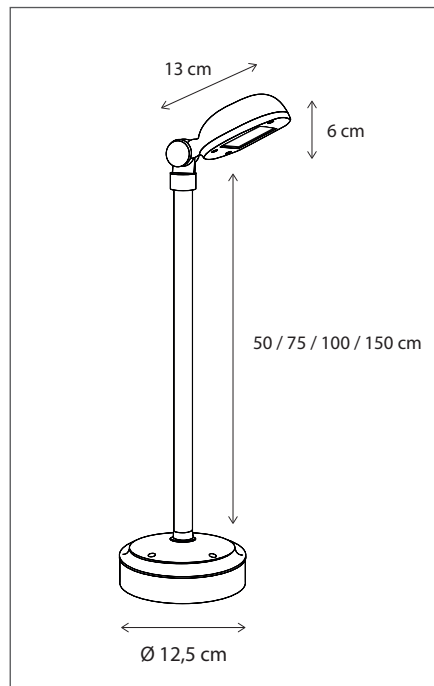

424

CODE	TYPE	FINISH	WATT	VOLT	FITTING
CHA0L1D51	Charmond on driver base 50 cm	Bronze	2,4	230	-
CHA0L1D75	Charmond on driver base 75 cm	Bronze	2,4	230	-
CHA0L1D10	Charmond on driver base 100 cm	Bronze	2,4	230	-
CHA0L1D15	Charmond on driver base 150 cm	Bronze	2,4	230	-
CHA1L1D51	Charmond on driver base 50 cm	Brushed nickel	2,4	230	-
CHA1L1D75	Charmond on driver base 75 cm	Brushed nickel	2,4	230	-
CHA1L1D10	Charmond on driver base 100 cm	Brushed nickel	2,4	230	-
CHA1L1D15	Charmond on driver base 150 cm	Brushed nickel	2,4	230	-
CHA2L1D51	Charmond on driver base 50 cm	Chrome	2,4	230	-
CHA2L1D75	Charmond on driver base 75 cm	Chrome	2,4	230	-
CHA2L1D10	Charmond on driver base 100 cm	Chrome	2,4	230	-
CHA2L1D15	Charmond on driver base 150 cm	Chrome	2,4	230	-