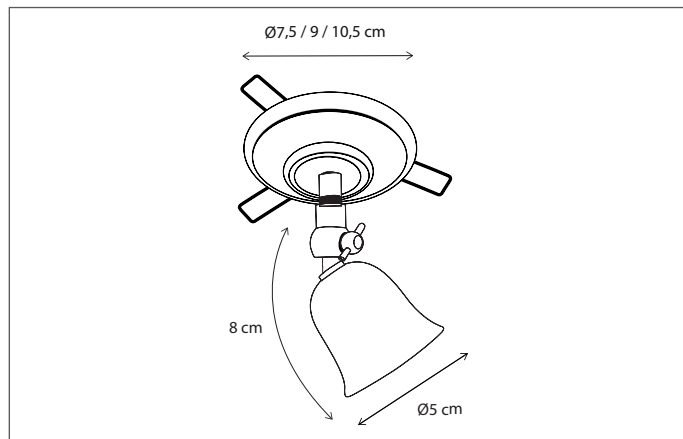

Select the correct driver, see accessories.

For accent lighting, select halogen. For functional lighting, select LED. LED and halogen lamps are not interchangeable. The product code for halogen is ....0....instead of ....L....

Lamps not included, consult light source guide for our advice.