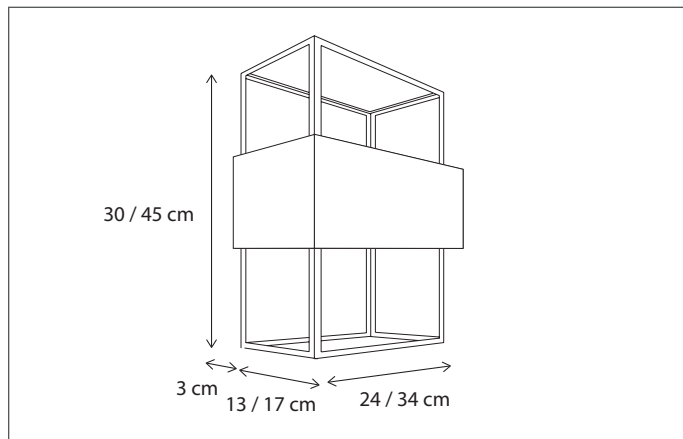

292

CODE	TYPE	FINISH	WATT	VOLT	FITTING
QLW0L2IN2	Q-Bri lantern wall normal	Bronze	15	230	-
QLW0L2IN3	Q-Bri lantern wall large	Bronze	24	230	-
QLW3L2IN2	Q-Bri lantern wall normal	Polished brass	15	230	-
QLW3L2IN3	Q-Bri lantern wall large	Polished brass	24	230	-