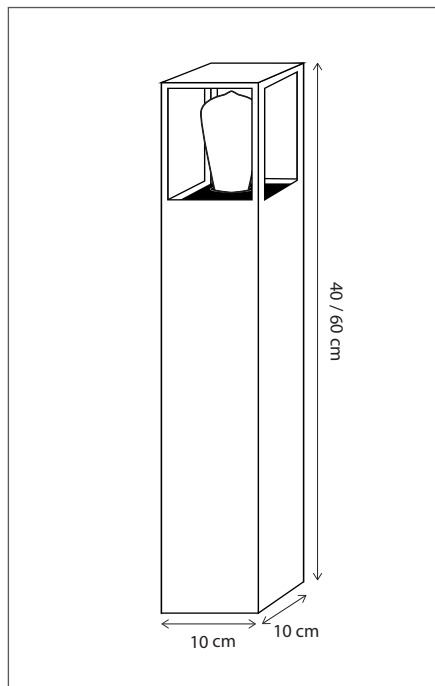

433

CODE	TYPE	FINISH	WATT	VOLT	FITTING
VIT001P40	Vitrine pole 40 cm	Bronze	15	230	E27
VIT001P60	Vitrine pole 60 cm	Bronze	15	230	E27
VIT101P40	Vitrine pole 40 cm	Brushed nickel	15	230	E27
VIT101P60	Vitrine pole 60 cm	Brushed nickel	15	230	E27
VIT201P40	Vitrine pole 40 cm	Chrome	15	230	E27
VIT201P60	Vitrine pole 60 cm	Chrome	15	230	E27

Contact us for:

Customisation, connectivity or halogen version of the collection