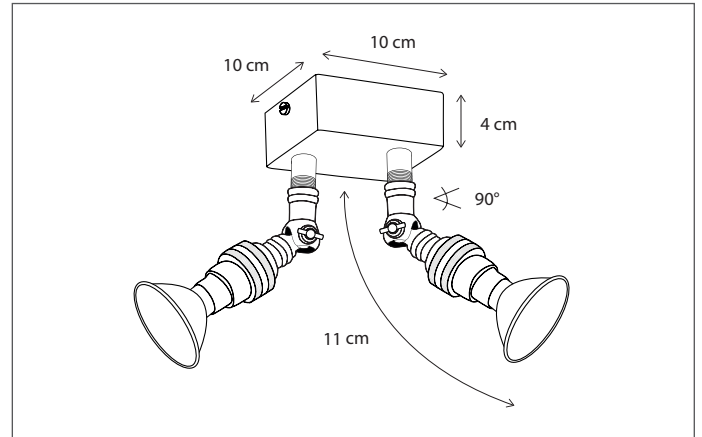

194

CODE	TYPE	FINISH	WATT	VOLT	FITTING
MAR0L2V10	Marron on square base 2L	Bronze	2 x 8	230	BA15d
MAR1L2V10	Marron on square base 2L	Brushed nickel	2 x 8	230	BA15d
MAR2L2V10	Marron on square base 2L	Chrome	2 x 8	230	BA15d