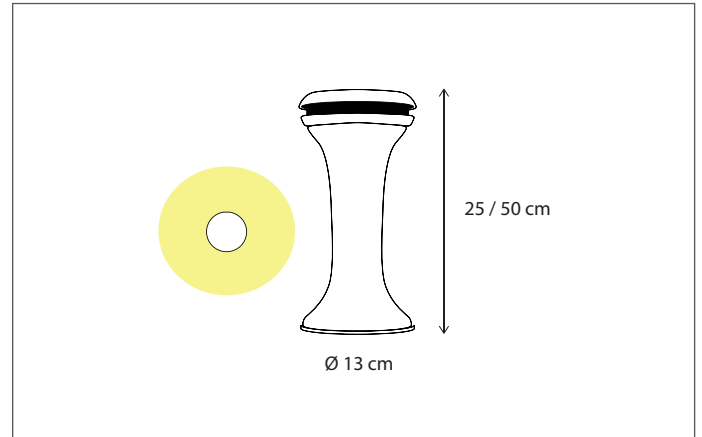

431

CODE	TYPE	FINISH	WATT	VOLT	FITTING
GAL0036P2	Galed pole 360° 25 cm (driver incl.)	Bronze	4,5	230	-
GAL0036P6	Galed pole 360° 50 cm (driver incl.)	Bronze	4,5	230	-
GAL1036P2	Galed pole 360° 25 cm (driver incl.)	Brushed nickel	4,5	230	-
GAL1036P6	Galed pole 360° 50 cm (driver incl.)	Brushed nickel	4,5	230	-
GAL2036P2	Galed pole 360° 25 cm (driver incl.)	Chrome	4,5	230	-
GAL2036P6	Galed pole 360° 50 cm (driver incl.)	Chrome	4,5	230	-
GAL0036PI	Galed pole 360° 25 cm	Bronze	4,5	24	-
GAL0036P5	Galed pole 360° 50 cm	Bronze	4,5	24	-
GAL1036PI	Galed pole 360° 25 cm	Brushed nickel	4,5	24	-
GAL1036P5	Galed pole 360° 50 cm	Brushed nickel	4,5	24	-
GAL2036PI	Galed pole 360° 25 cm	Chrome	4,5	24	-
GAL2036P5	Galed pole 360° 50 cm	Chrome	4,5	24	-

Contact us for:

Customisation, connectivity or halogen version of the collection