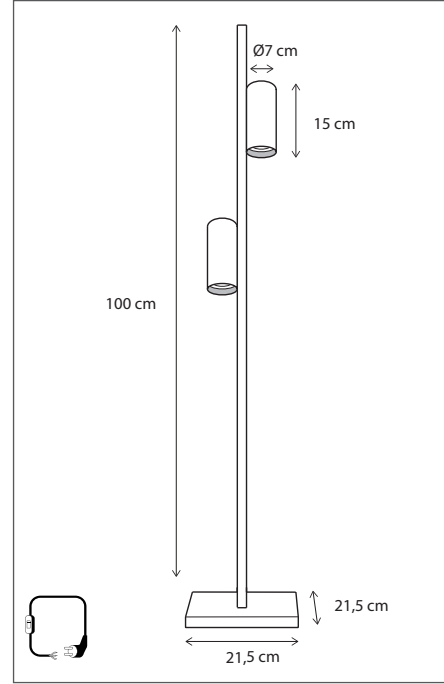

CODE	TYPE	FINISH	WATT	VOLT	FITTING
TBL002FLO	Tubelum floor 2L	Bronze	2 x 6	230	GU10
TBL302FLO	Tubelum floor 2L	Polished brass	2 x 6	230	GU10

Contact us for:

Customisation, connectivity or halogen version of the collection