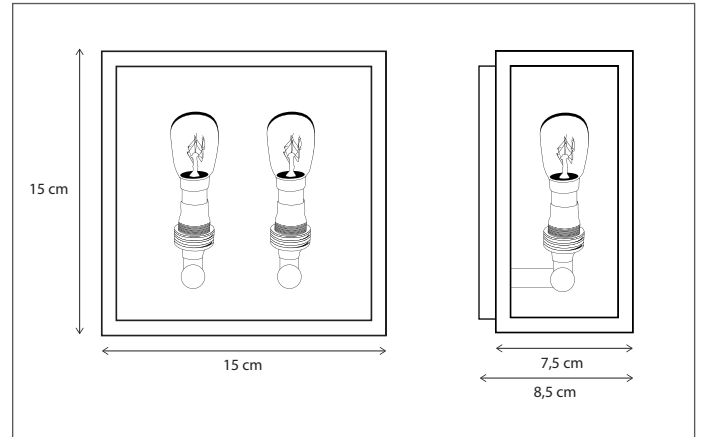

388

CODE	TYPE	FINISH	WATT	VOLT	FITTING
VIP002003	Vitrine petite wall 2L	Bronze	2 x 6	230	BA15d
VIP102003	Vitrine petite wall 2L	Brushed nickel	2 x 6	230	BA15d
VIP202003	Vitrine petite wall 2L	Chrome	2 x 6	230	BA15d