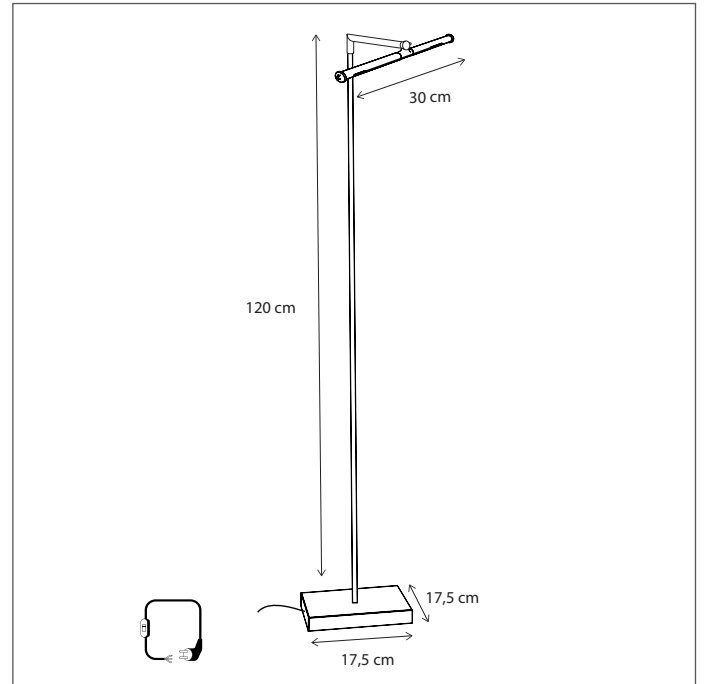

Integrated LED.

360

CODE	TYPE	FINISH	WATT	VOLT	FITTING
MAT025FLL	Matisse L floor	Bronze	2,8	230	-
MAT125FLL	Matisse L floor	Brushed nickel	2,8	230	-
MAT225FLL	Matisse L floor	Chrome	2,8	230	-
MAT325FLL	Matisse L floor	Polished brass	2,8	230	-