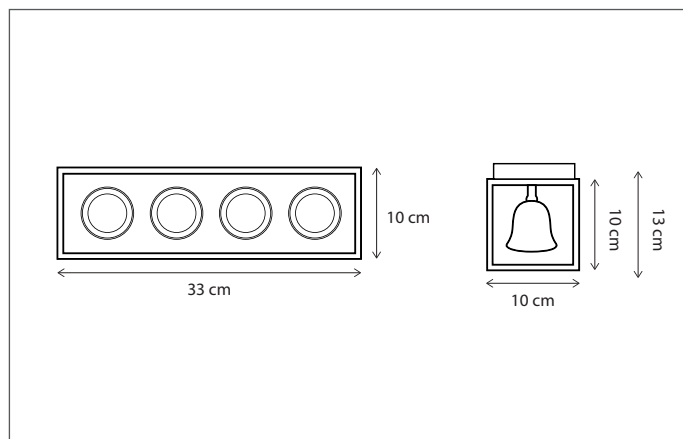

For accent lighting, select halogen. For functional lighting, select LED. LED and halogen lamps are not interchangeable. The product code for halogen is ....0....instead of ....L....
Lamps not included, consult light source guide for our advice.

CODE	TYPE	FINISH	WATT	VOLT	FITTING
VIT0L4208	Vitrine plafonnier fleure long 4L	Bronze	4 x 4	230	G4
VIT1L4208	Vitrine plafonnier fleure long 4L	Brushed nickel	4 x 4	230	G4
VIT2L4208	Vitrine plafonnier fleure long 4L	Chrome	4 x 4	230	G4

Contact us for:
Customisation, connectivity or halogen version of the collection