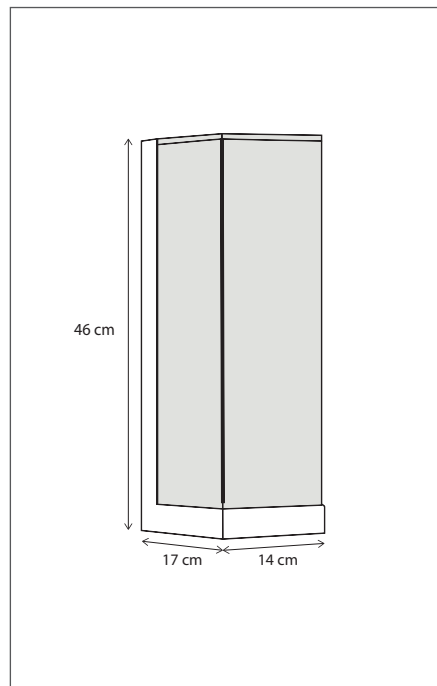

317

CODE	TYPE	FINISH	WATT	VOLT	FITTING
SEV001LL5	Sévère on L profile	Bronze	15	230	E27
SEV101LL5	Sévère on L profile	Brushed nickel	15	230	E27
SEV201LL5	Sévère on L profile	Chrome	15	230	E27

Contact us for:

Customisation, connectivity or halogen version of the collection