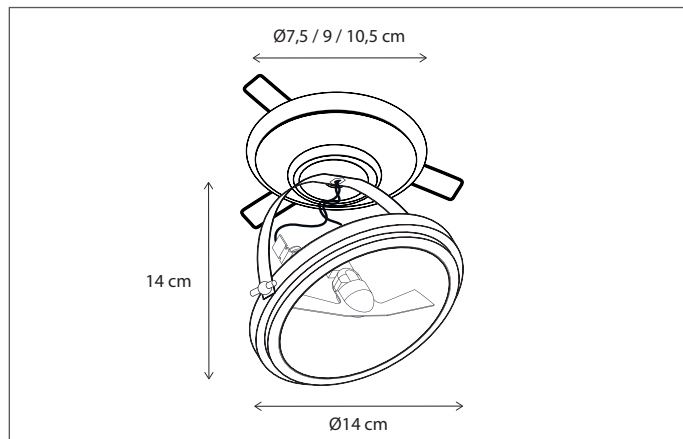

CODE	TYPE	FINISH	WATT	VOLT	FITTING
CEN0L1J75	Centonze rosas with springs 7,5 cm	Bronze	15	12	G53
CEN0L1J90	Centonze rosas with springs 9 cm	Bronze	15	12	G53
CEN0L1J10	Centonze rosas with springs 10,5 cm	Bronze	15	12	G53
CEN1L1J75	Centonze rosas with springs 7,5 cm	Brushed nickel	15	12	G53
CEN1L1J90	Centonze rosas with springs 9 cm	Brushed nickel	15	12	G53
CEN1L1J10	Centonze rosas with springs 10,5 cm	Brushed nickel	15	12	G53
CEN2L1J75	Centonze rosas with springs 7,5 cm	Chrome	15	12	G53
CEN2L1J90	Centonze rosas with springs 9 cm	Chrome	15	12	G53
CEN2L1J10	Centonze rosas with springs 10,5 cm	Chrome	15	12	G53

Contact us for:
Customisation, connectivity or halogen version of the collection