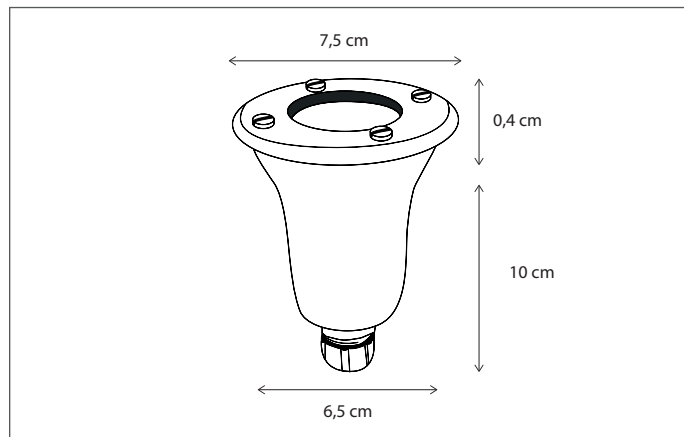

444

CODE	TYPE	FINISH	WATT	VOLT	FITTING
SUB001C10	Subtile petite clear glass	Bronze	4	12	G4
SUB001K10	Subtile petite kelvin killer glass	Bronze	4	12	G4
SUB101C10	Subtile petite clear glass	Brushed nickel	4	12	G4
SUB101K10	Subtile petite kelvin killer glass	Brushed nickel	4	12	G4
SUB201C10	Subtile petite clear glass	Chrome	4	12	G4
SUB201K10	Subtile petite kelvin killer glass	Chrome	4	12	G4