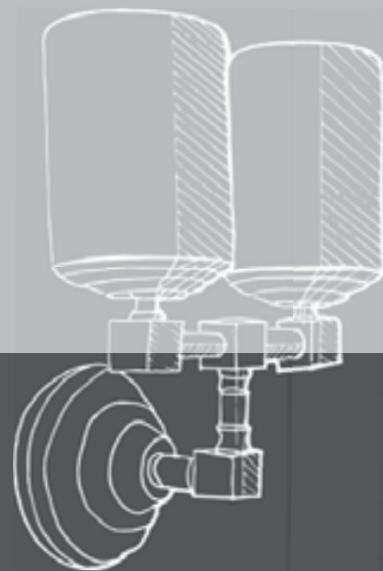

Bellefeu®

18

Bathe your interior in the warm and convivial atmosphere of the Bellefeu® collection. Our in-house technology with real wax candles replicates real candlelight. The pendant version comes with a superior-quality integrated LED strip, creating a unique combination of functional and atmospheric lighting.

Scan the QR-code & discover our Bellefeu® effect!