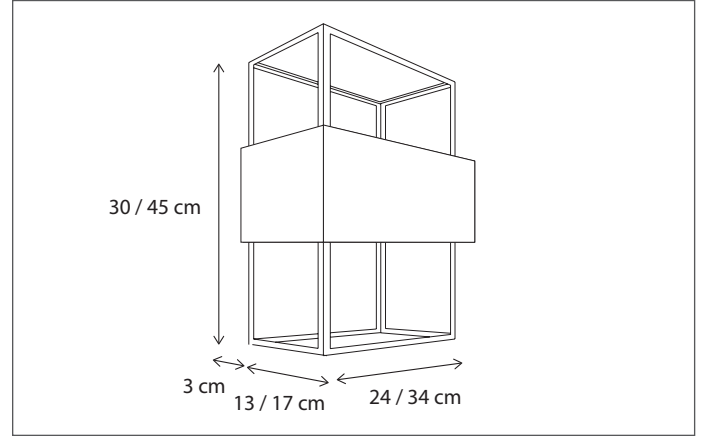

2 integrated LED-strips (top and bottom).
The light reflects on polished brass insight, resulting in a warm glow.

396

CODE	TYPE	FINISH	WATT	VOLT	FITTING
QLW0L2OU2	Q-Bri lantern wall normal	Bronze	11	230	-
QLW0L2OU3	Q-Bri lantern wall large	Bronze	15	230	-
QLW3L2OU2	Q-Bri lantern wall normal	Polished brass	11	230	-
QLW3L2OU3	Q-Bri lantern wall large	Polished brass	15	230	-