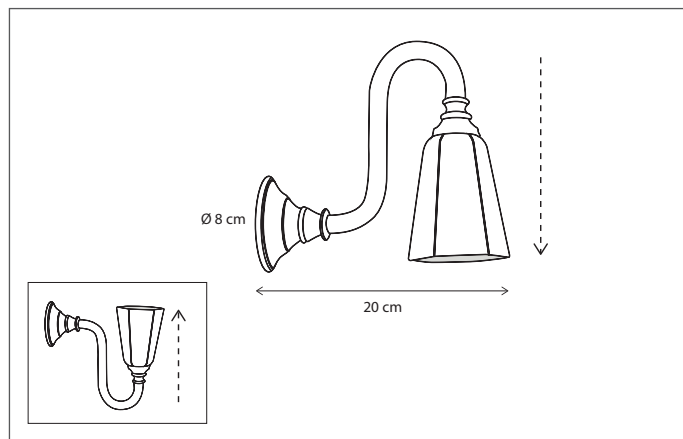

Glass included.

Lamps not included, consult light source guide for our advice.