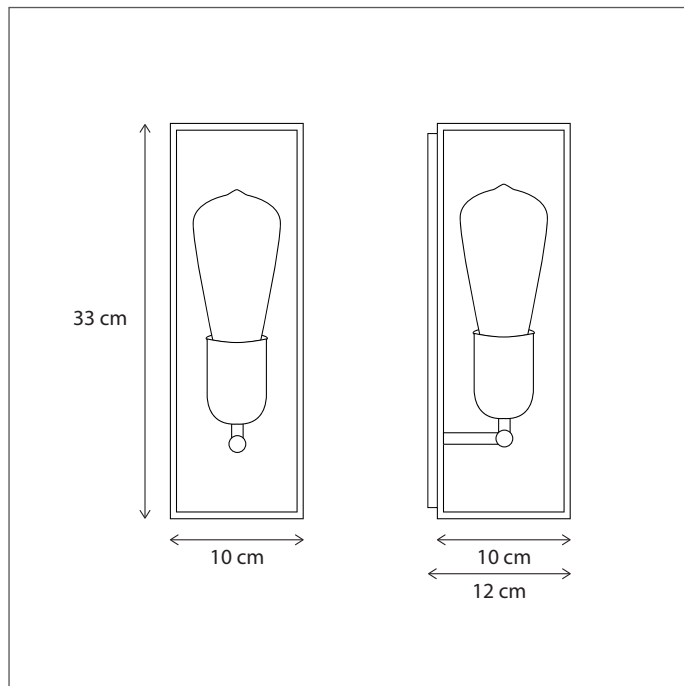

381

CODE	TYPE	FINISH	WATT	VOLT	FITTING
VIT001007	Vitrine wall small 1L	Bronze	15	230	E27
VIT101007	Vitrine wall small 1L	Brushed nickel	15	230	E27
VIT201007	Vitrine wall small 1L	Chrome	15	230	E27
VIT301007	Vitrine wall small 1L	Polished brass	15	230	E27

Contact us for:

Customisation, connectivity or halogen version of the collection