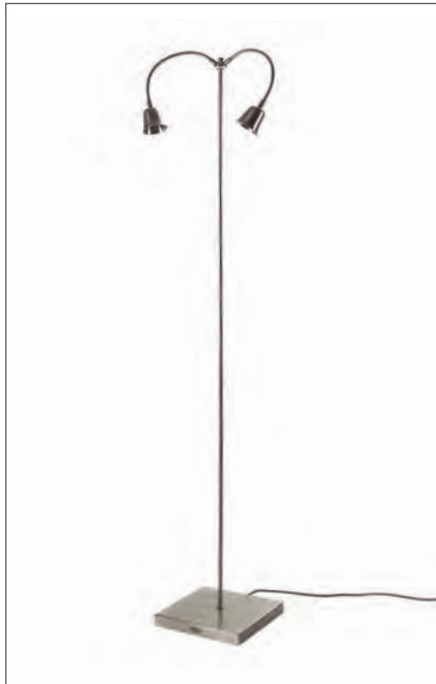

For reading light, select LED.
Lamps not included, consult light source guide for our advice.

368

CODE	TYPE	FINISH	WATT	VOLT	FITTING
LFT0L1FLO	Lisible fleure twin floor	Bronze	2 x 4	230	G4
LFT1L1FLO	Lisible fleure twin floor	Brushed nickel	2 x 4	230	G4
LFT2L1FLO	Lisible fleure twin floor	Chrome	2 x 4	230	G4