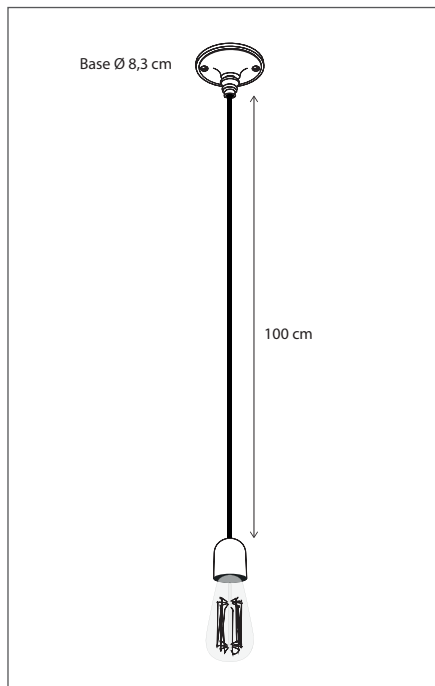

146

Integrated LED.
The light reflects on polished mesh, resulting in a warm glow.

147

CODE	TYPE	FINISH	WATT	VOLT	FITTING
TIS001G15	Tisselum suspension 1L	Bronze	2,4	230	-

Lamps not included, consult light source guide for our advice.