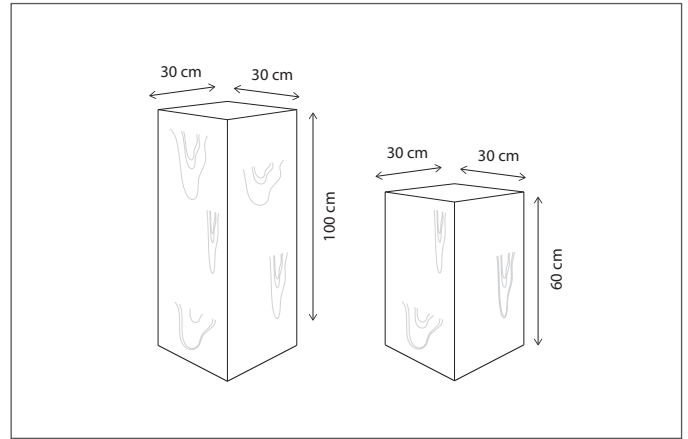

476

CODE	TYPE	FINISH
TOETSL306	Oak solid timber outdoor 60x30x30 cm	Oak Solid
TOETSL310	Oak solid timber outdoor 100x30x30 cm	Oak Solid
TOETIM306	Oak veneer indoor 60x30x30 cm	Oak Veneer
TOETIM310	Oak veneer indoor 100x30x30 cm	Oak Veneer