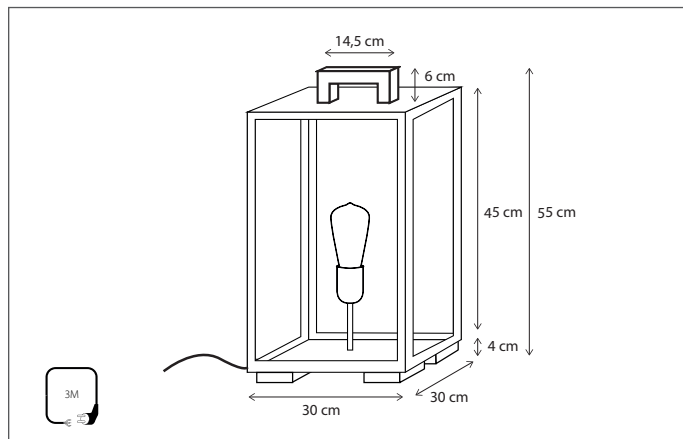

Lamps not included, consult light source guide for our advice.

455

CODE	TYPE	FINISH	WATT	VOLT	FITTING
VIT001408	Vitrine table lantern outdoor	Bronze	15	230	E27
VIT101408	Vitrine table lantern outdoor	Brushed nickel	15	230	E27
VIT201408	Vitrine table lantern outdoor	Chrome	15	230	E27

Contact us for:

Customisation, connectivity or halogen version of the collection