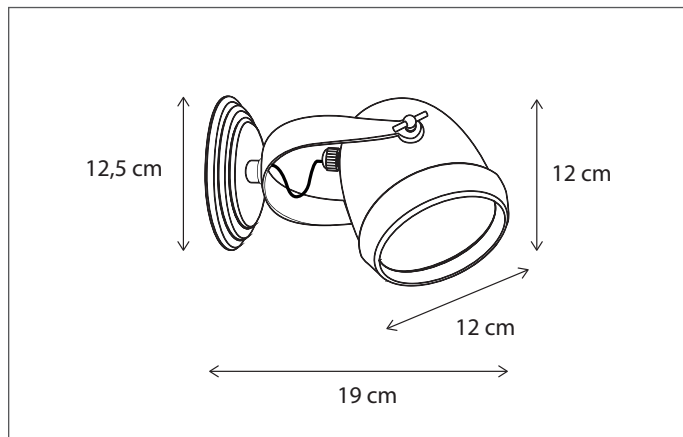

294

CODE	TYPE	FINISH	WATT	VOLT	FITTING
MAC001112	Macro wall	Bronze	12	12	G53
MAC101112	Macro wall	Brushed nickel	12	12	G53
MAC201112	Macro wall	Chrome	12	12	G53