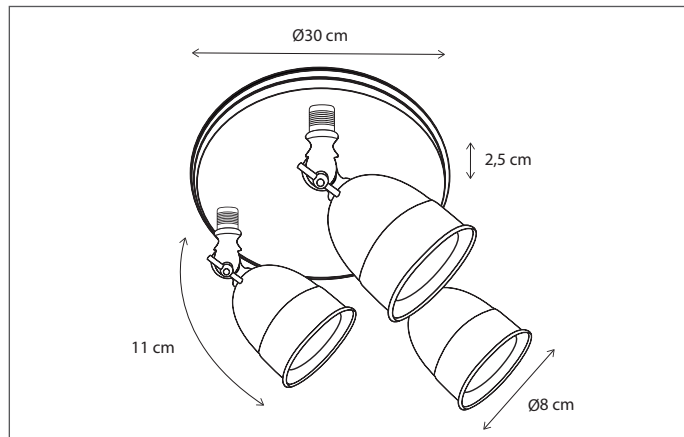

218

CODE	TYPE	FINISH	WATT	VOLT	FITTING
POI0L3R30	Poire on round plate 3L	Bronze	3 x 8	230	GU10
POI0L6R30	Poire on round plate 6L	Bronze	6 x 8	230	GU10
POI1L3R30	Poire on round plate 3L	Brushed nickel	3 x 8	230	GU10
POI1L6R30	Poire on round plate 6L	Brushed nickel	6 x 8	230	GU10
POI2L3R30	Poire on round plate 3L	Chrome	3 x 8	230	GU10
POI2L6R30	Poire on round plate 6L	Chrome	6 x 8	230	GU10
POI003R30	Poire on round plate 3L	Bronze	3 x 8	230	BA15d
POI006R30	Poire on round plate 6L	Bronze	6 x 8	230	BA15d
POI103R30	Poire on round plate 3L	Brushed nickel	3 x 8	230	BA15d
POI106R30	Poire on round plate 6L	Brushed nickel	6 x 8	230	BA15d
POI203R30	Poire on round plate 3L	Chrome	3 x 8	230	BA15d
POI206R30	Poire on round plate 6L	Chrome	6 x 8	230	BA15d