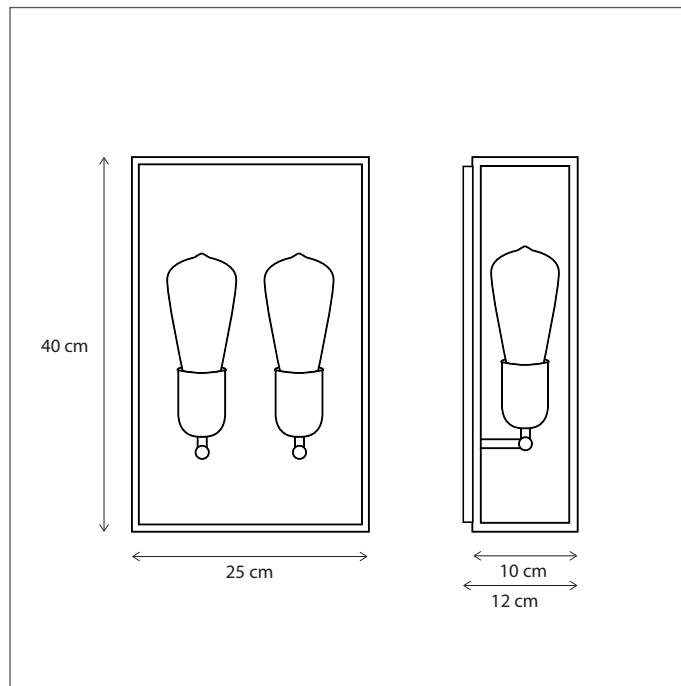

383

CODE	TYPE	FINISH	WATT	VOLT	FITTING
VIT002008	Vitrine wall large 2L	Bronze	2 x 15	230	E27
VIT102008	Vitrine wall large 2L	Brushed nickel	2 x 15	230	E27
VIT202008	Vitrine wall large 2L	Chrome	2 x 15	230	E27
VIT302008	Vitrine wall large 2L	Polished brass	2 x 15	230	E27

Contact us for:

Customisation, connectivity or halogen version of the collection