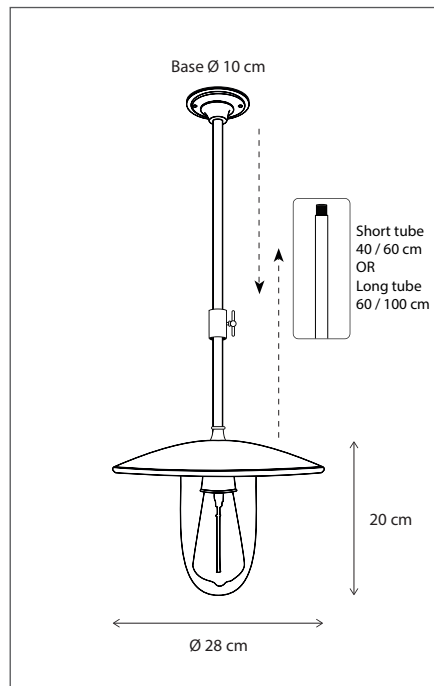

136

CODE	TYPE	FINISH	WATT	VOLT	FITTING
ELB001206	Elébase on short tube 40 cm - 60 cm	Bronze	15	230	E27
ELB001210	Elébase on long tube 60 cm - 100 cm	Bronze	15	230	E27
ELB101206	Elébase on short tube 40 cm - 60 cm	Brushed nickel	15	230	E27
ELB101210	Elébase on long tube 60 cm - 100 cm	Brushed nickel	15	230	E27
ELB201206	Elébase on short tube 40 cm - 60 cm	Chrome	15	230	E27
ELB201210	Elébase on long tube 60 cm - 100 cm	Chrome	15	230	E27