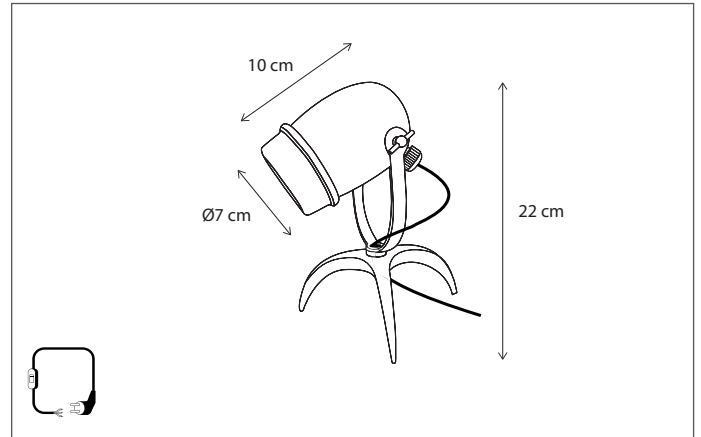

TABLE I MICRO TRIPOD

For warmer light, add Kelvin Killer® - see accessories.

For enhanced light dispersion and/or anti-glare effect, add frosted glass filter - see accessories.

Lamps not included, consult light source guide for our advice.

343

CODE	TYPE	FINISH	WATT	VOLT	FITTING
MIC001TRI	Micro tripod	Bronze	6	230	GU10
MIC101TRI	Micro tripod	Brushed nickel	6	230	GU10
MIC201TRI	Micro tripod	Chrome	6	230	GU10

Contact us for:

Customisation, connectivity or halogen version of the collection