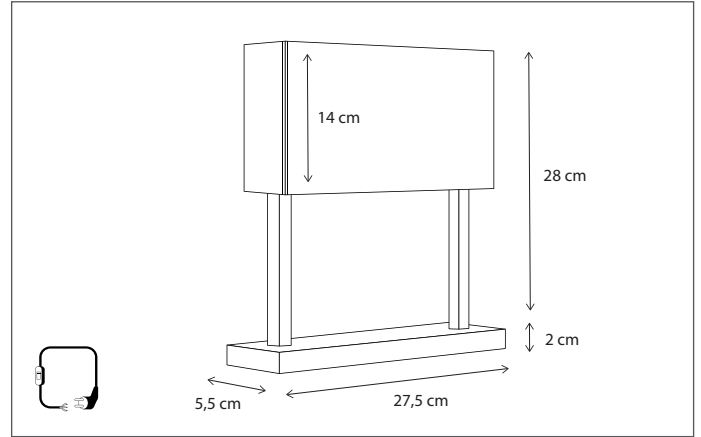

Integrated LED.
Available in 2500K and 2700K.