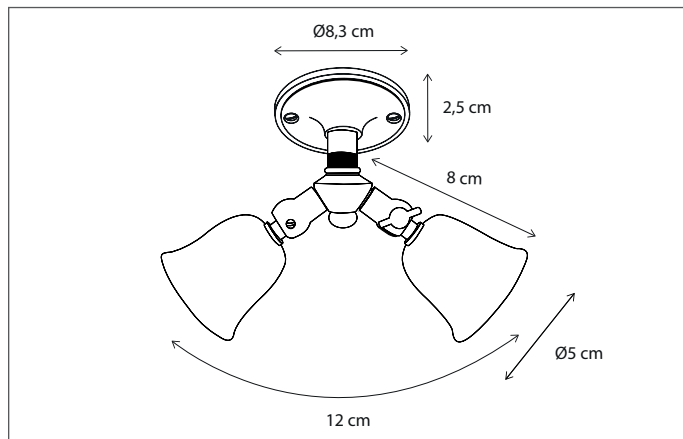

Select the correct driver, see accessories.

For accent lighting, select halogen. For functional lighting, select LED. LED and halogen lamps are not interchangeable. The product code for halogen is ....0....instead of ....L....

Lamps not included, consult light source guide for our advice.