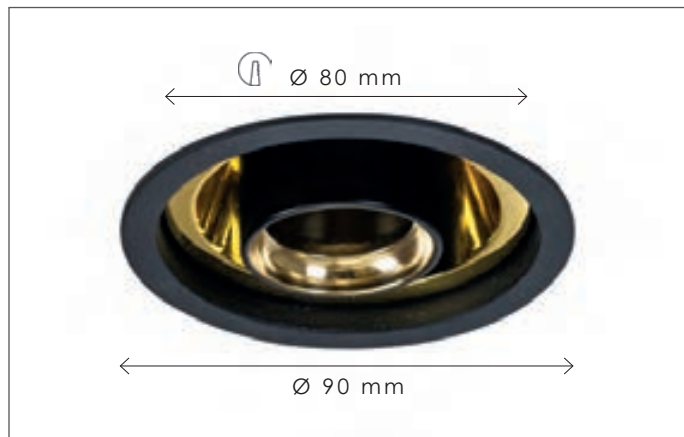

277

CODE	TYPE	FINISH	WATT	VOLT	FITTING
AUR501STR	Aureole short tube reflector	White	8	230	GU10
AUR801STR	Aureole short tube reflector	Black	8	230	GU10

Scan the QR-code & discover the modularity of Aureole!

Contact us for:
Customisation, connectivity or halogen version of the collection