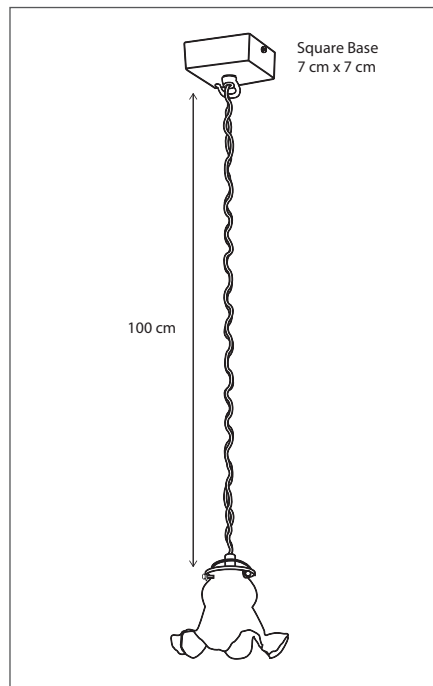

151

CODE	TYPE	FINISH	WATT	VOLT	FITTING
MOE001S70	Moemoe on square base 1L	Bronze	6	230	BA15d
MOE101S70	Moemoe on square base 1L	Brushed nickel	6	230	BA15d
MOE201S70	Moemoe on square base 1L	Chrome	6	230	BA15d

Contact us for:
Customisation, connectivity or halogen version of the collection