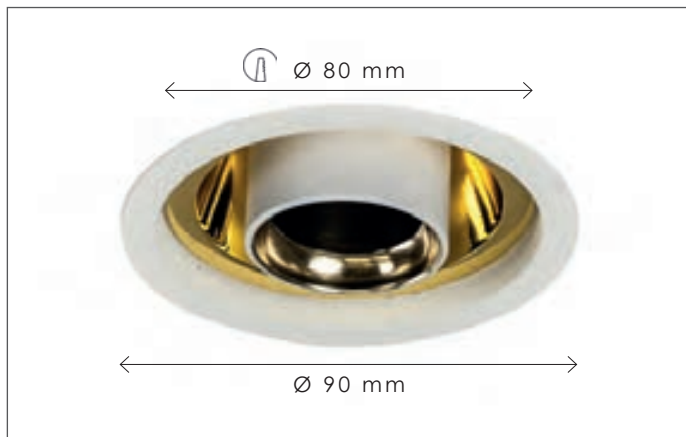

277

CODE	TYPE	FINISH	WATT	VOLT	FITTING
AUR501STR	Aureole short tube reflector	White	8	230	GU10
AUR801STR	Aureole short tube reflector	Black	8	230	GU10

Scan the QR-code & discover the modularity of Aureole!

Contact us for:
Customisation, connectivity or halogen version of the collection