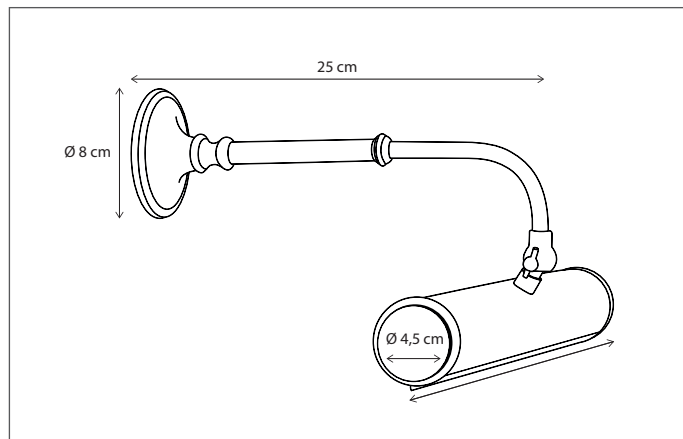

332

CODE	TYPE	FINISH	WATT	VOLT	FITTING
RUB001R35	Rubens wall on fixed arm	Bronze	2 x 6	230	E14
RUB101R35	Rubens wall on fixed arm	Brushed nickel	2 x 6	230	E14
RUB201R35	Rubens wall on fixed arm	Chrome	2 x 6	230	E14