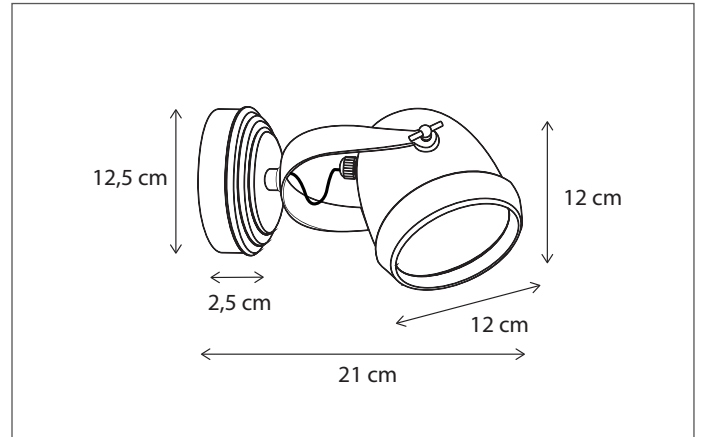

401

CODE	TYPE	FINISH	WATT	VOLT	FITTING
MAC001A22	Macro wall (driver incl.)	Bronze	12	230	G53
MAC101A22	Macro wall (driver incl.)	Brushed nickel	12	230	G53
MAC201A22	Macro wall (driver incl.)	Chrome	12	230	G53

Contact us for:
Customisation, connectivity or halogen version of the collection