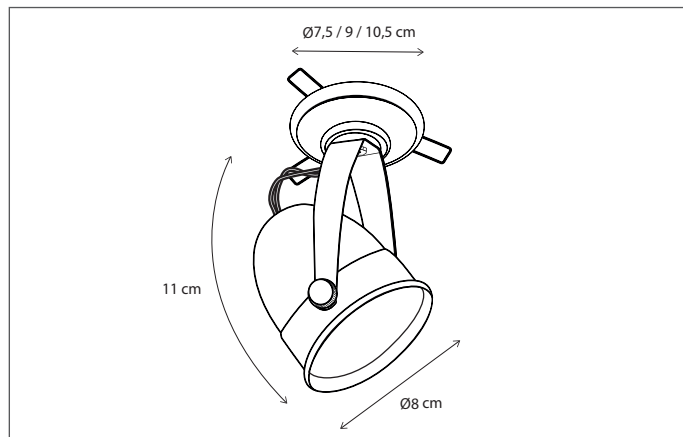

200

CODE	TYPE	FINISH	WATT	VOLT	FITTING
COM0L1J75	Comète rosas with springs 7,5 cm	Bronze	8	230	GU10
COM0L1J90	Comète rosas with springs 9 cm	Bronze	8	230	GU10
COM0L1J10	Comète rosas with springs 10,5 cm	Bronze	8	230	GU10
COM1L1J75	Comète rosas with springs 7,5 cm	Brushed nickel	8	230	GU10
COM1L1J90	Comète rosas with springs 9 cm	Brushed nickel	8	230	GU10
COM1L1J10	Comète rosas with springs 10,5 cm	Brushed nickel	8	230	GU10
COM2L1J75	Comète rosas with springs 7,5 cm	Chrome	8	230	GU10
COM2L1J90	Comète rosas with springs 9 cm	Chrome	8	230	GU10
COM2L1J10	Comète rosas with springs 10,5 cm	Chrome	8	230	GU10
COM001J75	Comète rosas with springs 7,5 cm	Bronze	8	12	BA15d
COM001J90	Comète rosas with springs 9 cm	Bronze	8	12	BA15d
COM001J10	Comète rosas with springs 10,5 cm	Bronze	8	12	BA15d
COM101J75	Comète rosas with springs 7,5 cm	Brushed nickel	8	12	BA15d
COM101J90	Comète rosas with springs 9 cm	Brushed nickel	8	12	BA15d
COM101J10	Comète rosas with springs 10,5 cm	Brushed nickel	8	12	BA15d
COM201J75	Comète rosas with springs 7,5 cm	Chrome	8	12	BA15d
COM201J90	Comète rosas with springs 9 cm	Chrome	8	12	BA15d
COM201J10	Comète rosas with springs 10,5 cm	Chrome	8	12	BA15d