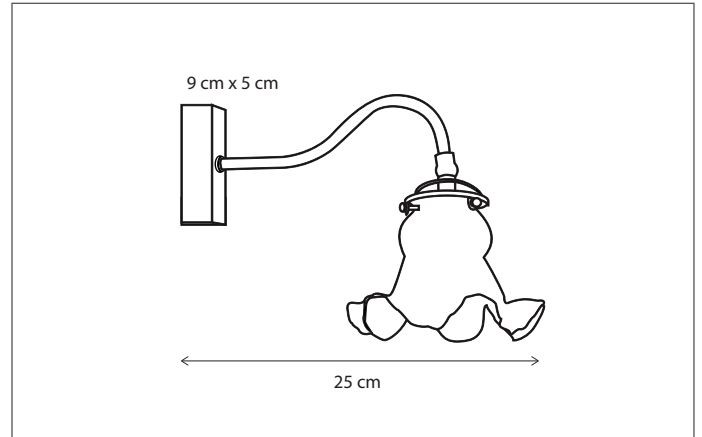

Glass not included, see accessories for different options.
Lamps not included, consult light source guide for our advice.

302