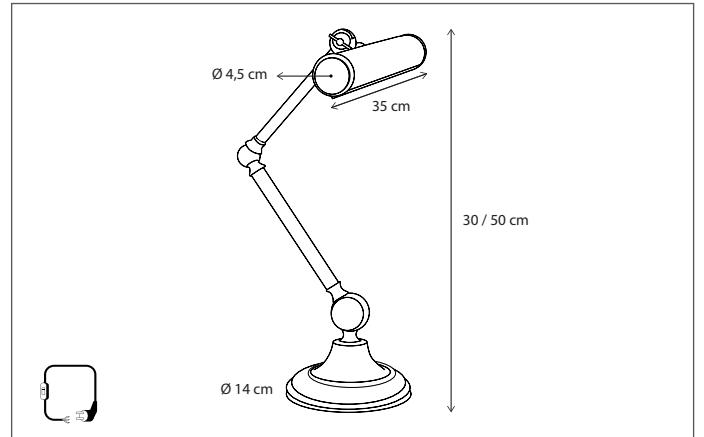

TABLE | RUBENS

Lamps not included, consult light source guide for our advice.

347

CODE	TYPE	FINISH	WATT	VOLT	FITTING
RUB001TT3	Rubens table	Bronze	2 x 6	230	E14
RUB101TT3	Rubens table	Brushed nickel	2 x 6	230	E14
RUB201TT3	Rubens table	Chrome	2 x 6	230	E14

Contact us for:
Customisation, connectivity or halogen version of the collection