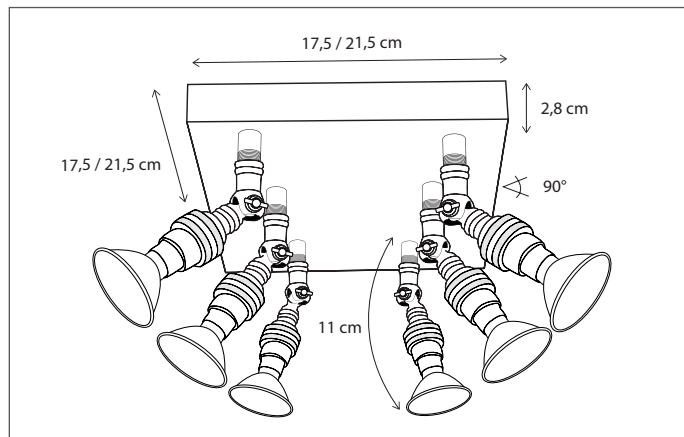

195

CODE	TYPE	FINISH	WATT	VOLT	FITTING
MAR0L4V17	Marron on square base 4L	Bronze	4 x 8	230	BA15d
MAR0L6V21	Marron on square base 6L	Bronze	6 x 8	230	BA15d
MAR1L4V17	Marron on square base 4L	Brushed nickel	4 x 8	230	BA15d
MAR1L6V21	Marron on square base 6L	Brushed nickel	6 x 8	230	BA15d
MAR2L4V17	Marron on square base 4L	Chrome	4 x 8	230	BA15d
MAR2L6V21	Marron on square base 6L	Chrome	6 x 8	230	BA15d

Contact us for:

Customisation, connectivity or halogen version of the collection