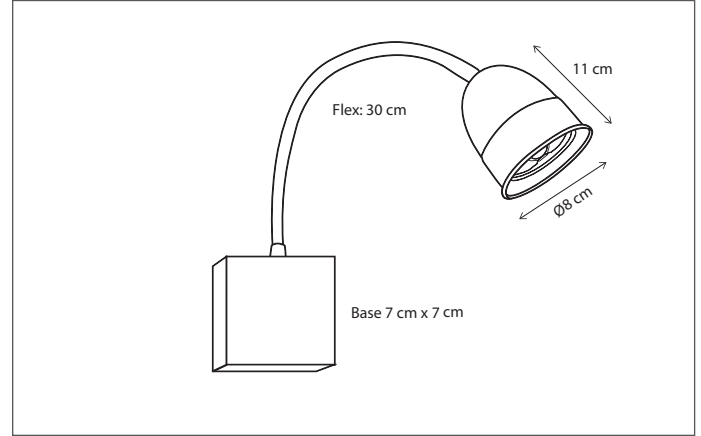

Available in 2 versions: GU10 (no driver required) or BA15d (driver required & included).

Lamps not included, consult light source guide for our advice.

Switch can be integrated, see accessories.

309

CODE	TYPE	FINISH	WATT	VOLT	FITTING
LPL001V70	Lisible poire wall	Bronze	8	230	GU10
LPL101V70	Lisible poire wall	Brushed nickel	8	230	GU10
LPL201V70	Lisible poire wall	Chrome	8	230	GU10
LPO001V70	Lisible poire wall	Bronze	8	230	BA15d
LPO101V70	Lisible poire wall	Brushed nickel	8	230	BA15d
LPO201V70	Lisible poire wall	Chrome	8	230	BA15d

Contact us for:

Customisation, connectivity or halogen version of the collection