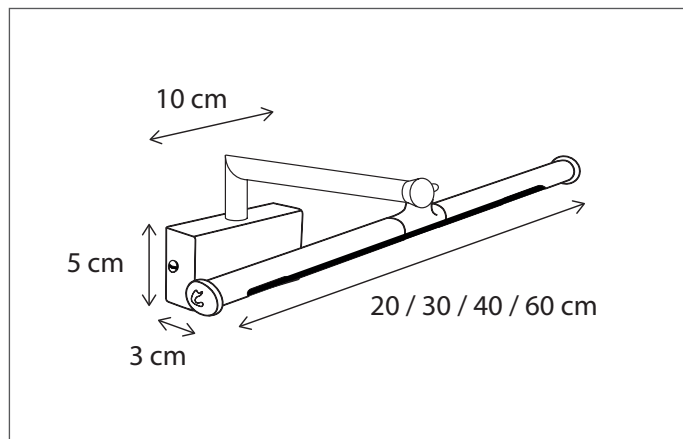

328

CODE	TYPE	FINISH	WATT	VOLT	FITTING
MAT022L20	Matisse 90° rectangular base 2200K - 20 cm	Bronze	1,4	230	-
MAT022L30	Matisse 90° rectangular base 2200K - 30 cm	Bronze	2,8	230	-
MAT022L40	Matisse 90° rectangular base 2200K - 40 cm	Bronze	4,2	230	-
MAT022L60	Matisse 90° rectangular base 2200K - 60 cm	Bronze	7	230	-
MAT027L20	Matisse 90° rectangular base 2700K - 20 cm	Bronze	1,4	230	-
MAT027L30	Matisse 90° rectangular base 2700K - 30 cm	Bronze	2,8	230	-
MAT027L40	Matisse 90° rectangular base 2700K - 40 cm	Bronze	4,2	230	-
MAT027L60	Matisse 90° rectangular base 2700K - 60 cm	Bronze	7	230	-
MAT122L20	Matisse 90° rectangular base 2200K - 20 cm	Brushed nickel	1,4	230	-
MAT122L30	Matisse 90° rectangular base 2200K - 30 cm	Brushed nickel	2,8	230	-
MAT122L40	Matisse 90° rectangular base 2200K - 40 cm	Brushed nickel	4,2	230	-
MAT122L60	Matisse 90° rectangular base 2200K - 60 cm	Brushed nickel	7	230	-
MAT127L20	Matisse 90° rectangular base 2700K - 20 cm	Brushed nickel	1,4	230	-
MAT127L30	Matisse 90° rectangular base 2700K - 30 cm	Brushed nickel	2,8	230	-
MAT127L40	Matisse 90° rectangular base 2700K - 40 cm	Brushed nickel	4,2	230	-
MAT127L60	Matisse 90° rectangular base 2700K - 60 cm	Brushed nickel	7	230	-
MAT222L20	Matisse 90° rectangular base 2200K - 20 cm	Chrome	1,4	230	-
MAT222L30	Matisse 90° rectangular base 2200K - 30 cm	Chrome	2,8	230	-
MAT222L40	Matisse 90° rectangular base 2200K - 40 cm	Chrome	4,2	230	-
MAT222L60	Matisse 90° rectangular base 2200K - 60 cm	Chrome	7	230	-
MAT227L20	Matisse 90° rectangular base 2700K - 20 cm	Chrome	1,4	230	-