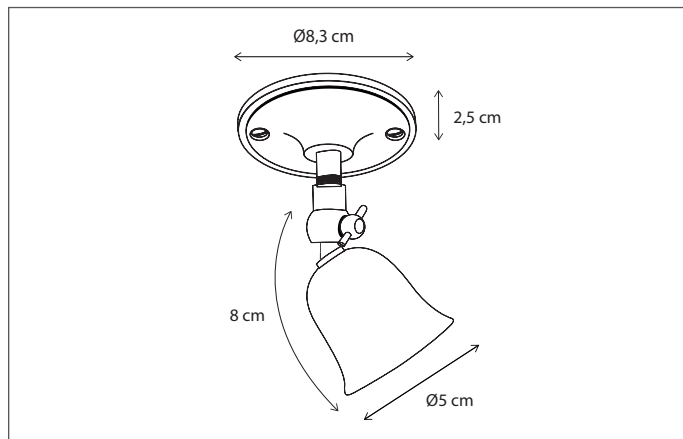

Select the correct driver, see accessories.

For accent lighting, select halogen. For functional lighting, select LED. LED and halogen lamps are not interchangeable. The product code for halogen is ....0....instead of ....L....

Lamps not included, consult light source guide for our advice.

224

CODE	TYPE	FINISH	WATT	VOLT	FITTING
FLE0L1G83	Fleure mounted base	Bronze	4	12	G4
FLE1L1G83	Fleure mounted base	Brushed nickel	4	12	G4
FLE2L1G83	Fleure mounted base	Chrome	4	12	G4

Scan the QR-code & discover the difference between LED and Halogen for Fleure!

Contact us for:

Customisation, connectivity or halogen version of the collection