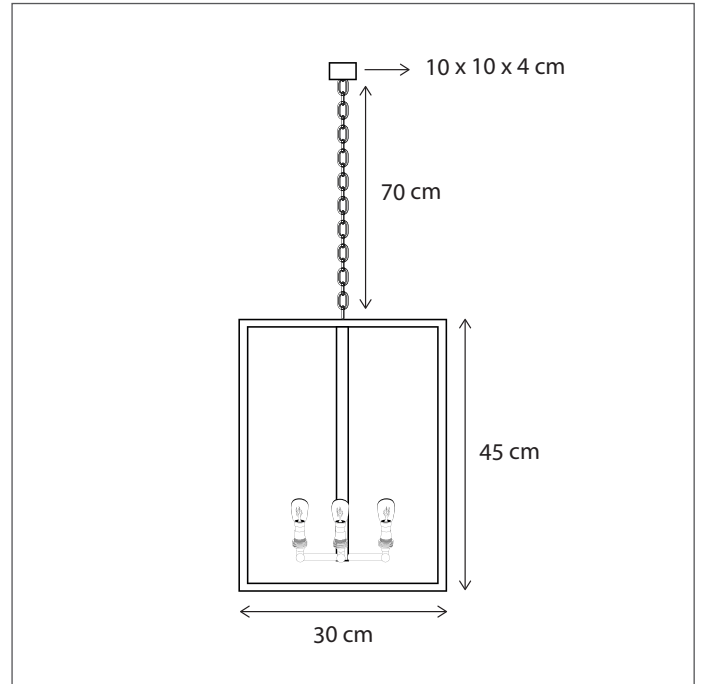

Lamps not included, consult light source guide for our advice.

129

CODE	TYPE	FINISH	WATT	VOLT	FITTING
VIP004645	Vitrine petite lantern 4L	Bronze	4 x 6	230	BA15d
VIP104645	Vitrine petite lantern 4L	Brushed nickel	4 x 6	230	BA15d
VIP204645	Vitrine petite lantern 4L	Chrome	4 x 6	230	BA15d

Contact us for:
Customisation, connectivity or halogen version of the collection