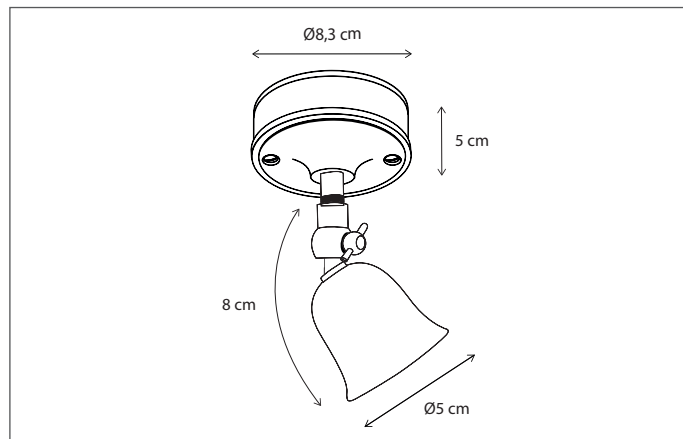

For accent lighting, select halogen. For functional lighting, select LED. LED and halogen lamps are not interchangeable. The product code for halogen is ....0....instead of ....L....
Lamps not included, consult light source guide for our advice.

225

CODE	TYPE	FINISH	WATT	VOLT	FITTING
FLE0L1F83	Fleure on round base	Bronze	4	230	G4
FLE1L1F83	Fleure on round base	Brushed nickel	4	230	G4
FLE2L1F83	Fleure on round base	Chrome	4	230	G4

Scan the QR-code & discover the difference between LED and Halogen for Fleure!

Contact us for:
Customisation, connectivity or halogen version of the collection