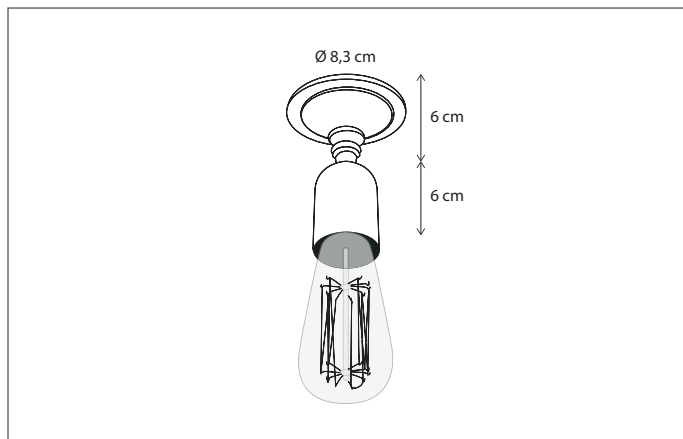

CODE	TYPE	FINISH	WATT	VOLT	FITTING
FIL001P83	Filou ceiling	Bronze	15	230	E27
FIL101P83	Filou ceiling	Brushed nickel	15	230	E27
FIL201P83	Filou ceiling	Chrome	15	230	E27

Contact us for:

Customisation, connectivity or halogen version of the collection