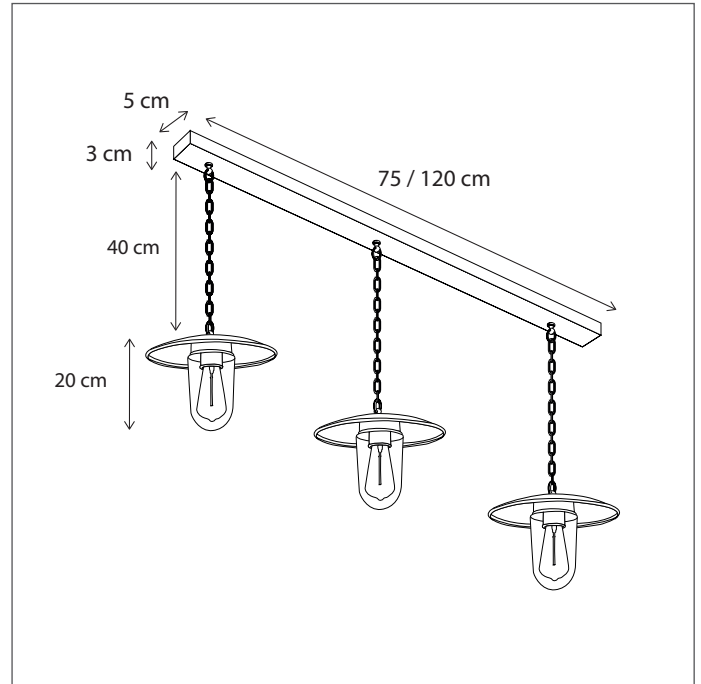

CODE	TYPE	FINISH	WATT	VOLT	FITTING
ELB002201	Elébase on profile with chain 75 cm - 2L	Bronze	2 x 15	230	E27
ELB003202	Elébase on profile with chain 120 cm - 3L	Bronze	3 x 15	230	E27
ELB102201	Elébase on profile with chain 75 cm - 2L	Brushed nickel	2 x 15	230	E27
ELB103202	Elébase on profile with chain 120 cm - 3L	Brushed nickel	3 x 15	230	E27
ELB202201	Elébase on profile with chain 75 cm - 2L	Chrome	2 x 15	230	E27
ELB203202	Elébase on profile with chain 120 cm - 3L	Chrome	3 x 15	230	E27

Contact us for:
Customisation, connectivity or halogen version of the collection