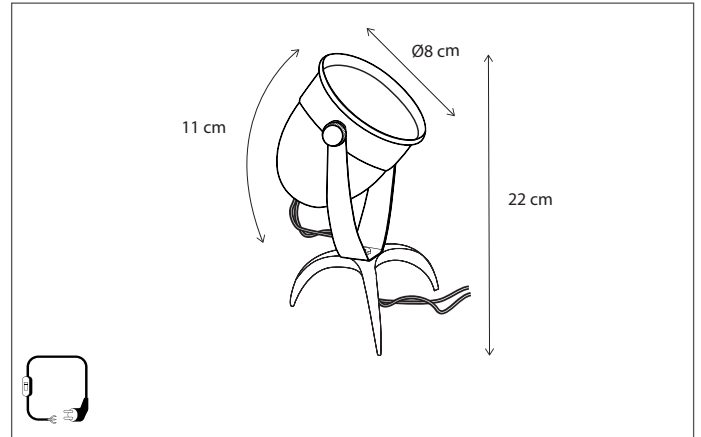

TABLE I COMETE TRIPOD

Lamps not included, consult light source guide for our advice.

344

CODE	TYPE	FINISH	WATT	VOLT	FITTING
COL001T03	Comète tripod	Bronze	8	230	GU10
COL101T03	Comète tripod	Brushed nickel	8	230	GU10
COL201T03	Comète tripod	Chrome	8	230	GU10