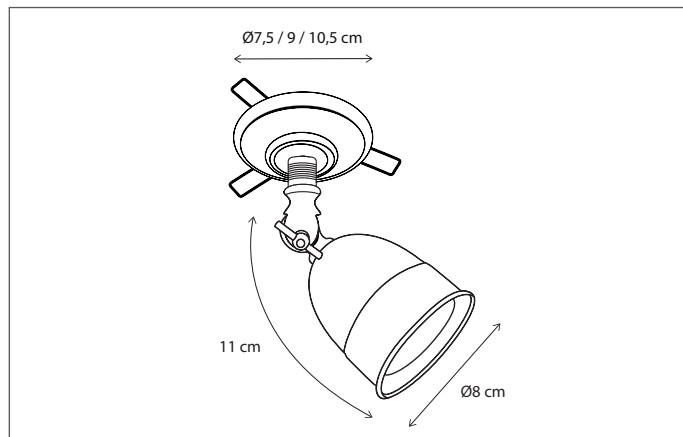

Available in 2 versions: GU10 (no driver required) or BA15d (driver required).

For BA15d, Select the correct driver, see accessories.

Lamps not included, consult light source guide for our advice.

211

CODE	TYPE	FINISH	WATT	VOLT	FITTING
POI0L1J75	Poire rosas with springs 7,5 cm	Bronze	8	230	GU10
POI0L1J90	Poire rosas with springs 9 cm	Bronze	8	230	GU10
POI0L1J10	Poire rosas with springs 10,5 cm	Bronze	8	230	GU10
POI1L1J75	Poire rosas with springs 7,5 cm	Brushed nickel	8	230	GU10
POI1L1J90	Poire rosas with springs 9 cm	Brushed nickel	8	230	GU10
POI1L1J10	Poire rosas with springs 10,5 cm	Brushed nickel	8	230	GU10
POI2L1J75	Poire rosas with springs 7,5 cm	Chrome	8	230	GU10
POI2L1J90	Poire rosas with springs 9 cm	Chrome	8	230	GU10
POI2L1J10	Poire rosas with springs 10,5 cm	Chrome	8	230	GU10
POI001J75	Poire rosas with springs 7,5 cm	Bronze	8	12	BA15d
POI001J90	Poire rosas with springs 9 cm	Bronze	8	12	BA15d
POI001J10	Poire rosas with springs 10,5 cm	Bronze	8	12	BA15d
POI101J75	Poire rosas with springs 7,5 cm	Brushed nickel	8	12	BA15d
POI101J90	Poire rosas with springs 9 cm	Brushed nickel	8	12	BA15d
POI101J10	Poire rosas with springs 10,5 cm	Brushed nickel	8	12	BA15d
POI201J75	Poire rosas with springs 7,5 cm	Chrome	8	12	BA15d
POI201J90	Poire rosas with springs 9 cm	Chrome	8	12	BA15d
POI201J10	Poire rosas with springs 10,5 cm	Chrome	8	12	BA15d

Contact us for:

Customisation, connectivity or halogen version of the collection