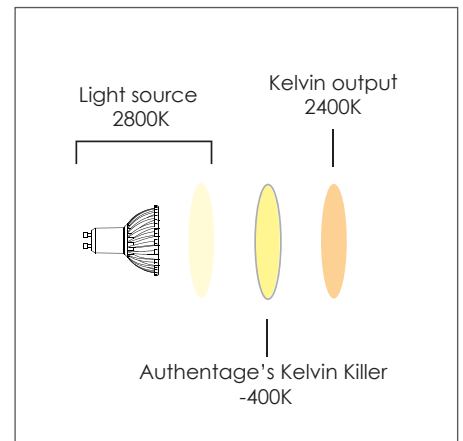

CODE	TYPE	EFFECT
MICFROGLA	Frosted glass micro	Enhances light distribution
AURKEL400	Kelvin killer glass aureole	Reduces the light temperature with 400K
BALKEL400	Kelvin killer glass balume	Reduces the light temperature with 400K
CENKEL400	Kelvin killer glass centonze	Reduces the light temperature with 400K
MICKEL400	Kelvin killer glass micro	Reduces the light temperature with 400K
MACKEL400	Kelvin killer glass macro	Reduces the light temperature with 400K
GRAKEL400	Kelvin killer glass gracieuze	Reduces the light temperature with 400K

Contact us for:

Customisation, connectivity or halogen version of the collection