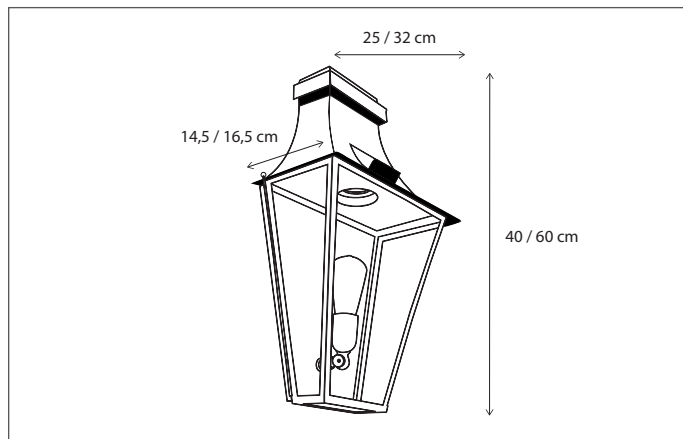

393

CODE	TYPE	FINISH	WATT	VOLT	FITTING
GRA001WA3	Gracieuze wall small 1L	Bronze	15	230	E27
GRA001WAN	Gracieuze wall normal 1L	Bronze	15	230	E27
GRA002WAN	Gracieuze wall normal 2L	Bronze	15 + 8	230	E27 + GU10

Contact us for:

Customisation, connectivity or halogen version of the collection