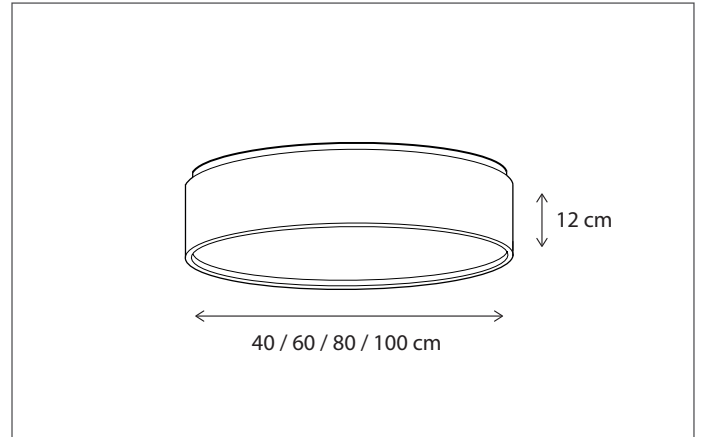

Indirect light effect via integrated LED strip.