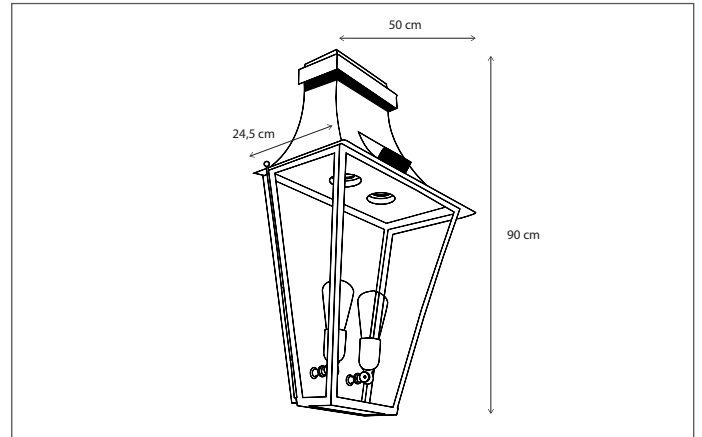

Contact us for:

Customisation, connectivity or halogen version of the collection

An extra spot can be added in the ceiling of the grand variant (2L --> 4L).

Lamps not included, consult light source guide for our advice.