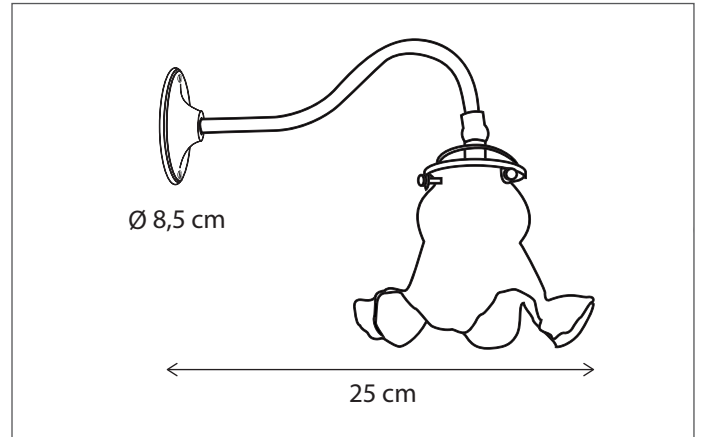

301

CODE	TYPE	FINISH	WATT	VOLT	FITTING
BOM001G00	Bompa on round base	Bronze	6	230	BA15d
BOM101G00	Bompa on round base	Brushed nickel	6	230	BA15d
BOM201G00	Bompa on round base	Chrome	6	230	BA15d

Contact us for:
Customisation, connectivity or halogen version of the collection