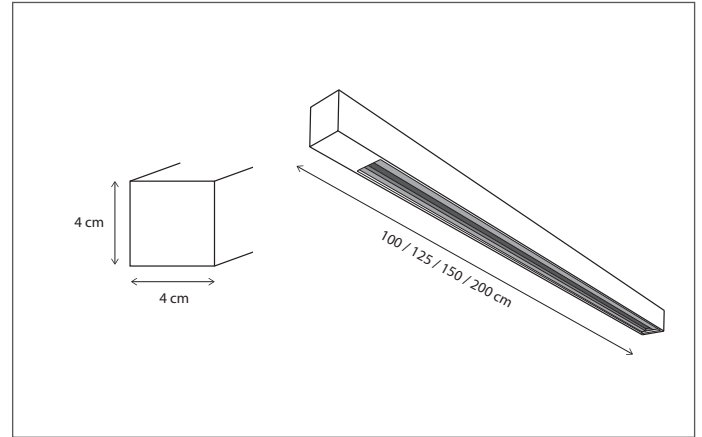

262

CODE	TYPE	FINISH	WATT	VOLT	FITTING
TRA000100	Track-system profile 100cm	Bronze	-	230	-
TRA000125	Track-system profile 125cm	Bronze	-	230	-
TRA000150	Track-system profile 150cm	Bronze	-	230	-
TRA000200	Track-system profile 200cm	Bronze	-	230	-
TRA100100	Track-system profile 100cm	Brushed nickel	-	230	-
TRA100125	Track-system profile 125cm	Brushed nickel	-	230	-
TRA100150	Track-system profile 150cm	Brushed nickel	-	230	-
TRA100200	Track-system profile 200cm	Brushed nickel	-	230	-
TRA200100	Track-system profile 100cm	Chrome	-	230	-
TRA200125	Track-system profile 125cm	Chrome	-	230	-
TRA200150	Track-system profile 150cm	Chrome	-	230	-
TRA200200	Track-system profile 200cm	Chrome	-	230	-
TRA300100	Track-system profile 100cm	Polished brass	-	230	-
TRA300125	Track-system profile 125cm	Polished brass	-	230	-
TRA300150	Track-system profile 150cm	Polished brass	-	230	-
TRA300200	Track-system profile 200cm	Polished brass	-	230	-