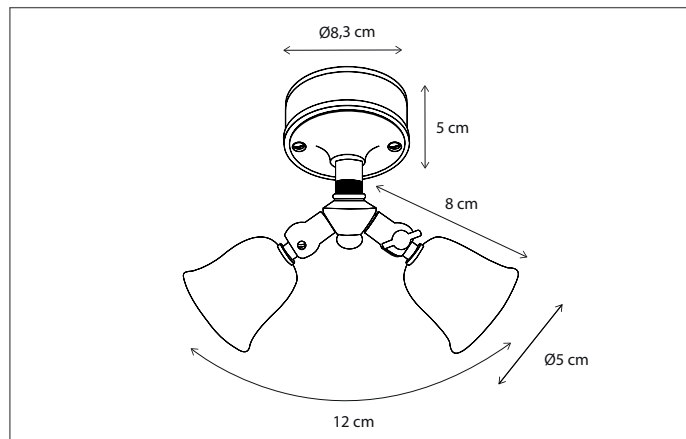

For accent lighting, select halogen. For functional lighting, select LED. LED and halogen lamps are not interchangeable. The product code for halogen is ....0....instead of ....L....
Lamps not included, consult light source guide for our advice.

236

CODE	TYPE	FINISH	WATT	VOLT	FITTING
FLT0L1F83	Fleure Twin on round base	Bronze	2 x 4	230	G4
FLT1L1F83	Fleure Twin on round base	Brushed nickel	2 x 4	230	G4
FLT2L1F83	Fleure Twin on round base	Chrome	2 x 4	230	G4

Scan the QR-code & discover the difference between LED and Halogen for Fleure!

Contact us for:

Customisation, connectivity or halogen version of the collection