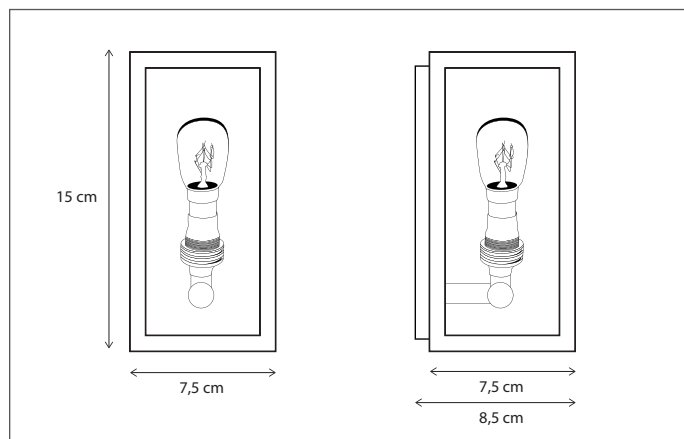

387

CODE	TYPE	FINISH	WATT	VOLT	FITTING
VIP001001	Vitrine petite wall 1L	Bronze	6	230	BA15d
VIP101001	Vitrine petite wall 1L	Brushed nickel	6	230	BA15d
VIP201001	Vitrine petite wall 1L	Chrome	6	230	BA15d

Contact us for:

Customisation, connectivity or halogen version of the collection