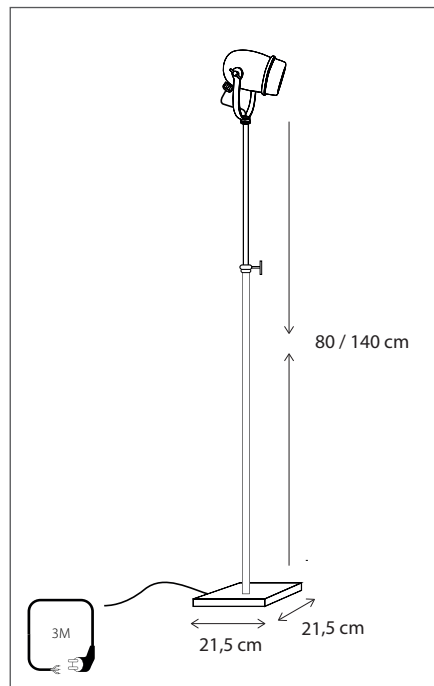

For warmer light, add Kelvin Killer® - see accessories.
For enhanced light dispersion and/or anti-glare effect, add frosted glass filter - see accessories.
Lamps not included, consult light source guide for our advice.

456

CODE	TYPE	FINISH	WATT	VOLT	FITTING
MIC001007	Micro floor outdoor	Bronze	6	230	GU10
MIC101007	Micro floor outdoor	Brushed nickel	6	230	GU10
MIC201007	Micro floor outdoor	Chrome	6	230	GU10