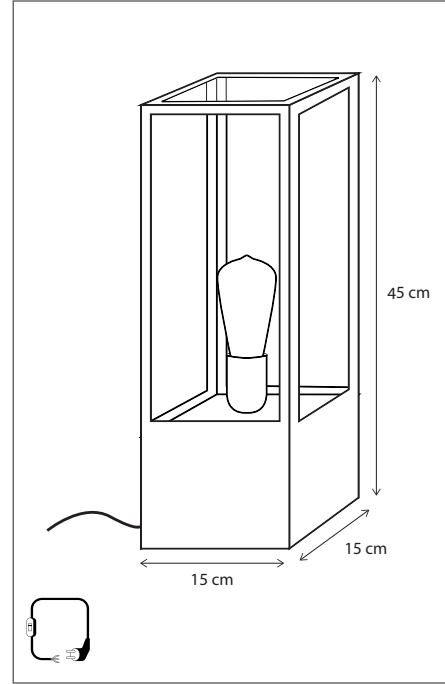

TABLE | VITRINE

Lamps not included, consult light source guide for our advice.

341

CODE	TYPE	FINISH	WATT	VOLT	FITTING
VIT001419	Vitrine table	Bronze	15	230	E27
VIT101419	Vitrine table	Brushed nickel	15	230	E27
VIT201419	Vitrine table	Chrome	15	230	E27

Contact us for:
Customisation, connectivity or halogen version of the collection