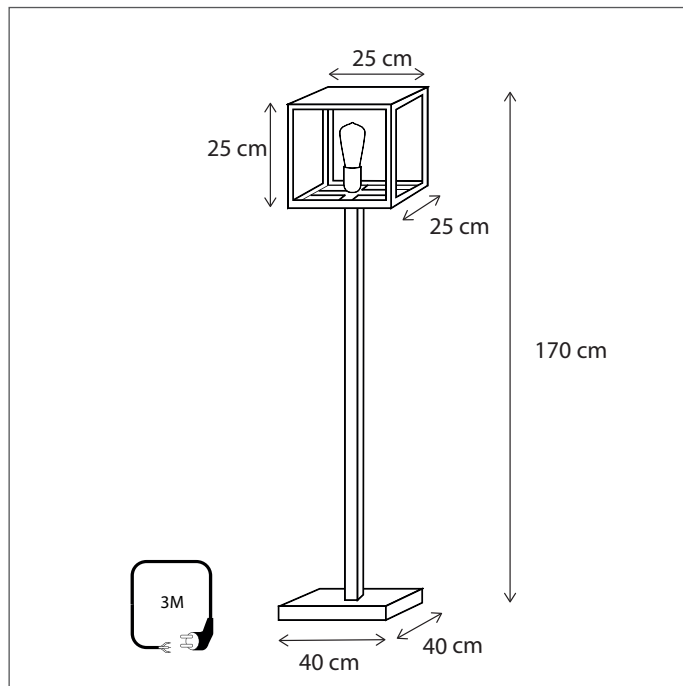

Lamps not included, consult light source guide for our advice.

453

CODE	TYPE	FINISH	WATT	VOLT	FITTING
VIT001472	Vitrine floor outdoor	Bronze	15	230	E27
VIT101472	Vitrine floor outdoor	Brushed nickel	15	230	E27
VIT201472	Vitrine floor outdoor	Chrome	15	230	E27

Contact us for:

Customisation, connectivity or halogen version of the collection