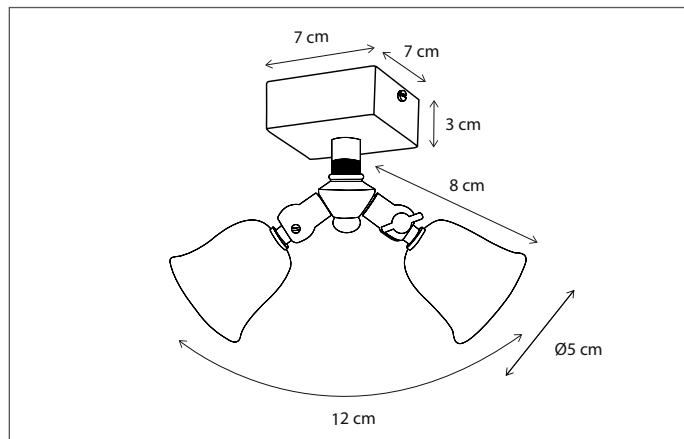

For accent lighting, select halogen. For functional lighting, select LED. LED and halogen lamps are not interchangeable. The product code for halogen is ...0...instead of ...L.... Lamps not included, consult light source guide for our advice.

238