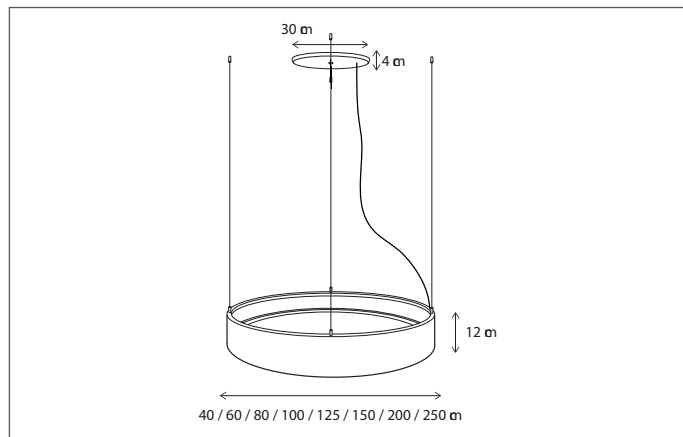

Contact us for:
 Customisation, connectivity or halogen version of the collection

2 integrated LED-strips (top and bottom).

130

CODE	TYPE	FINISH	WATT	VOLT	FITTING
ECS05IR04	Eclips suspension round 40 cm	Bronze	2 x 14	230	-
ECS05IR06	Eclips suspension round 60 cm	Bronze	2 x 21	230	-
ECS05IR08	Eclips suspension round 80 cm	Bronze	2 x 27	230	-
ECS05IR10	Eclips suspension round 100 cm	Bronze	2 x 35	230	-
ECS05IR12	Eclips suspension round 125 cm	Bronze	2 x 44	230	-
ECS05IR15	Eclips suspension round 150 cm	Bronze	2 x 53	230	-
ECS05IR20	Eclips suspension round 200 cm	Bronze	2 x 71	230	-
ECS05IR25	Eclips suspension round 250 cm	Bronze	2 x 87	230	-
ECS35IR04	Eclips suspension round 40 cm	Polished brass	2 x 14	230	-
ECS35IR06	Eclips suspension round 60 cm	Polished brass	2 x 21	230	-
ECS35IR08	Eclips suspension round 80 cm	Polished brass	2 x 27	230	-
ECS35IR10	Eclips suspension round 100 cm	Polished brass	2 x 35	230	-
ECS35IR12	Eclips suspension round 125 cm	Polished brass	2 x 44	230	-
ECS35IR15	Eclips suspension round 150 cm	Polished brass	2 x 53	230	-
ECS35IR20	Eclips suspension round 200 cm	Polished brass	2 x 71	230	-
ECS35IR25	Eclips suspension round 250 cm	Polished brass	2 x 87	230	-