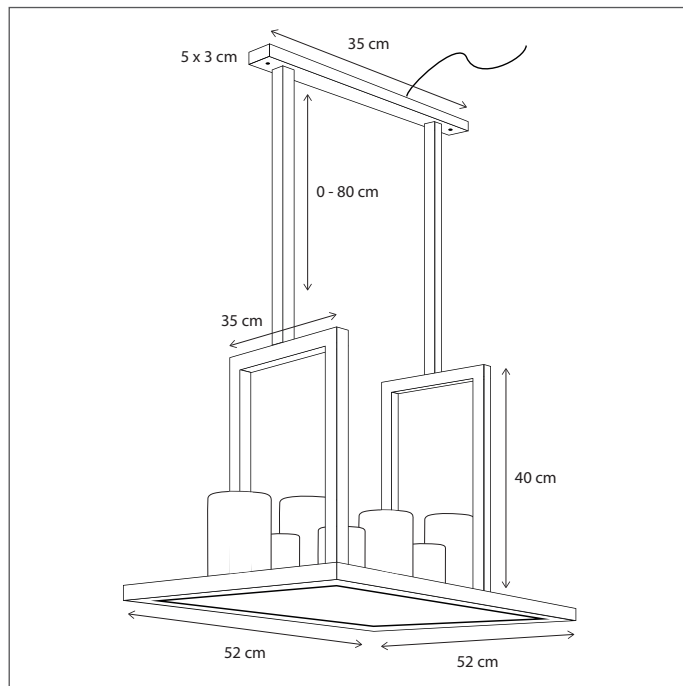

2 integrated circuits:

1. Dim-to-warm LED-strip at the bottom for functional light
2. Integrated LED-discs for the candle effect for atmosphere creation

Wax linnen candles included, for other options see accessories.

119

CODE	TYPE	FINISH	WATT	VOLT	FITTING
BSC007D52	Bellefeu® carré - 7 candles	Bronze	7 x 2,4 + 23,6	230	-
BSC207D52	Bellefeu® carré - 7 candles	Chrome	7 x 2,4 + 23,6	230	-
BSC507D52	Bellefeu® carré - 7 candles	White	7 x 2,4 + 23,6	230	-

Scan the QR-code & discover our Bellefeu® effect!

Contact us for:

Customisation, connectivity or halogen version of the collection