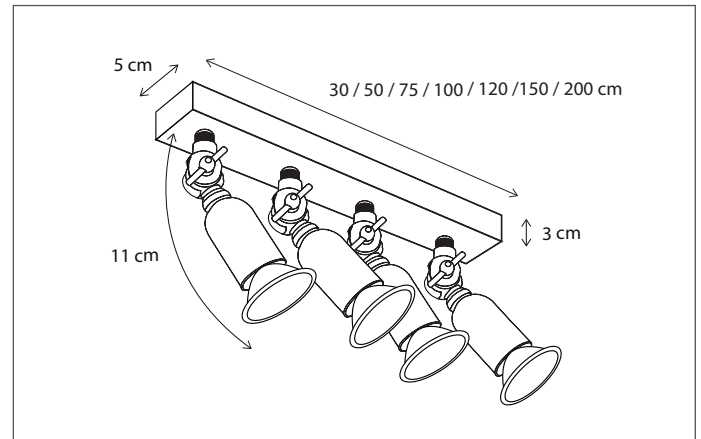

Lamps not included, consult light source guide for our advice.

252

CODE	TYPE	FINISH	WATT	VOLT	FITTING
FIH002B03	Fiston on profile 30 cm - 2L	Bronze	2 x 8	230	GU10
FIH003B05	Fiston on profile 50 cm - 3L	Bronze	3 x 8	230	GU10
FIH004B07	Fiston on profile 75 cm - 4L	Bronze	4 x 8	230	GU10
FIH004B10	Fiston on profile 100 cm - 4L	Bronze	4 x 8	230	GU10
FIH004B12	Fiston on profile 120 cm - 4L	Bronze	4 x 8	230	GU10
FIH004B15	Fiston on profile 150 cm - 4L	Bronze	4 x 8	230	GU10
FIH004B20	Fiston on profile 200 cm - 4L	Bronze	4 x 8	230	GU10
FIH001XTR	Fiston extra mounted on profile	Bronze	8	230	GU10
FIH102B03	Fiston on profile 30 cm - 2L	Brushed nickel	2 x 8	230	GU10
FIH103B05	Fiston on profile 50 cm - 3L	Brushed nickel	3 x 8	230	GU10
FIH104B07	Fiston on profile 75 cm - 4L	Brushed nickel	4 x 8	230	GU10
FIH104B10	Fiston on profile 100 cm - 4L	Brushed nickel	4 x 8	230	GU10
FIH104B12	Fiston on profile 120 cm - 4L	Brushed nickel	4 x 8	230	GU10
FIH104B15	Fiston on profile 150 cm - 4L	Brushed nickel	4 x 8	230	GU10
FIH104B20	Fiston on profile 200 cm - 4L	Brushed nickel	4 x 8	230	GU10
FIH101XTR	Fiston extra mounted on profile	Brushed nickel	8	230	GU10
FIH202B03	Fiston on profile 30 cm - 2L	Chrome	2 x 8	230	GU10
FIH203B05	Fiston on profile 50 cm - 3L	Chrome	3 x 8	230	GU10
FIH204B07	Fiston on profile 75 cm - 4L	Chrome	4 x 8	230	GU10
FIH204B10	Fiston on profile 100 cm - 4L	Chrome	4 x 8	230	GU10
FIH204B12	Fiston on profile 120 cm - 4L	Chrome	4 x 8	230	GU10
FIH204B15	Fiston on profile 150 cm - 4L	Chrome	4 x 8	230	GU10