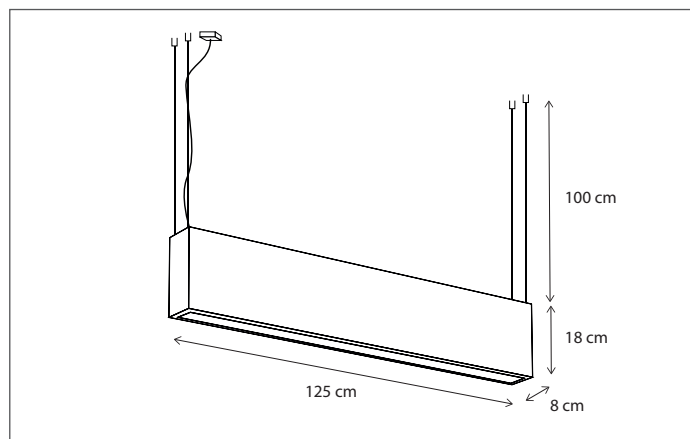

Available in 2 versions: retrofit (S14S - lamps not included, consult light source guide) or integrated LED.

Integrated LED available in 2 light levels and in Dim-to-Warm version

CODE	TYPE	FINISH	WATT	VOLT	FITTING
QBR002P12	Q-Bri pendant linestra	Bronze	2 x 20	230	S14S
QBR0L2P12	Q-Bri pendant 1298 lumen	Bronze	32	230	-
QBR0L5P12	Q-Bri pendant 2596 lumen	Bronze	64	230	-
QBR0L4D12	Q-Bri pendant 2596 lumen dim-to-warm	Bronze	64	230	-
QBR102P12	Q-Bri pendant linestra	Brushed nickel	2 x 20	230	S14S
QBR1L2P12	Q-Bri pendant 1298 lumen	Brushed nickel	32	230	-
QBR1L5P12	Q-Bri pendant 2596 lumen	Brushed nickel	64	230	-
QBR1L4D12	Q-Bri pendant 2596 lumen dim-to-warm	Brushed nickel	64	230	-
QBR202P12	Q-Bri pendant linestra	Chrome	2 x 20	230	S14S
QBR2L2P12	Q-Bri pendant 1298 lumen	Chrome	32	230	-
QBR2L5P12	Q-Bri pendant 2596 lumen	Chrome	64	230	-
QBR2L4D12	Q-Bri pendant 2596 lumen dim-to-warm	Chrome	64	230	-
QBR902P12	Q-Bri pendant linestra	Ready for painting	2 x 20	230	S14S
QBR9L2P12	Q-Bri pendant 1298 lumen	Ready for painting	32	230	-
QBR9L5P12	Q-Bri pendant 2596 lumen	Ready for painting	64	230	-
QBR9L4D12	Q-Bri pendant 2596 lumen dim-to-warm	Ready for painting	64	230	-

Contact us for:

Customisation, connectivity or halogen version of the collection