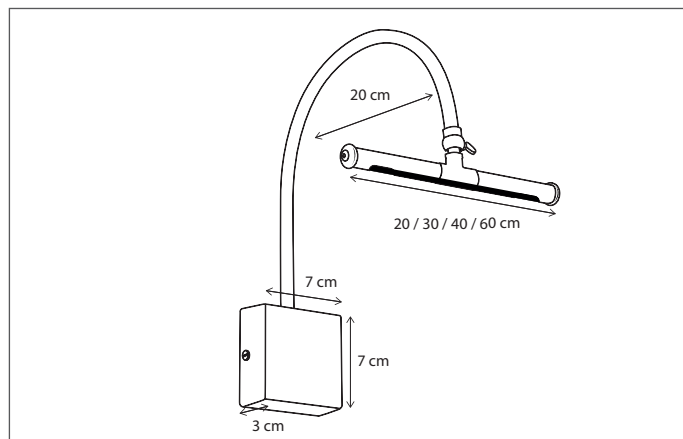

Base hidden behind your artwork.

Available in 2200K and 2700K.

Switch between 2200K and 2500K can be integrated on request.

Customise your product with the connection system, see accessories.

324

CODE	TYPE	FINISH	WATT	VOLT	FITTING
MAT022I20	Matisse invisible base 2200K - 20 cm	Bronze	1,4	230	-
MAT022I30	Matisse invisible base 2200K - 30 cm	Bronze	2,8	230	-
MAT022I40	Matisse invisible base 2200K - 40 cm	Bronze	4,2	230	-
MAT022I60	Matisse invisible base 2200K - 60 cm	Bronze	7	230	-
MAT027I20	Matisse invisible base 2700K - 20 cm	Bronze	1,4	230	-
MAT027I30	Matisse invisible base 2700K - 30 cm	Bronze	2,8	230	-
MAT027I40	Matisse invisible base 2700K - 40 cm	Bronze	4,2	230	-
MAT027I60	Matisse invisible base 2700K - 60 cm	Bronze	7	230	-
MAT122I20	Matisse invisible base 2200K - 20 cm	Brushed nickel	1,4	230	-
MAT122I30	Matisse invisible base 2200K - 30 cm	Brushed nickel	2,8	230	-
MAT122I40	Matisse invisible base 2200K - 40 cm	Brushed nickel	4,2	230	-
MAT122I60	Matisse invisible base 2200K - 60 cm	Brushed nickel	7	230	-
MAT127I20	Matisse invisible base 2700K - 20 cm	Brushed nickel	1,4	230	-
MAT127I30	Matisse invisible base 2700K - 30 cm	Brushed nickel	2,8	230	-
MAT127I40	Matisse invisible base 2700K - 40 cm	Brushed nickel	4,2	230	-
MAT127I60	Matisse invisible base 2700K - 60 cm	Brushed nickel	7	230	-
MAT222I20	Matisse invisible base 2200K - 20 cm	Chrome	1,4	230	-
MAT222I30	Matisse invisible base 2200K - 30 cm	Chrome	2,8	230	-
MAT222I40	Matisse invisible base 2200K - 40 cm	Chrome	4,2	230	-
MAT222I60	Matisse invisible base 2200K - 60 cm	Chrome	7	230	-
MAT227I20	Matisse invisible base 2700K - 20 cm	Chrome	1,4	230	-