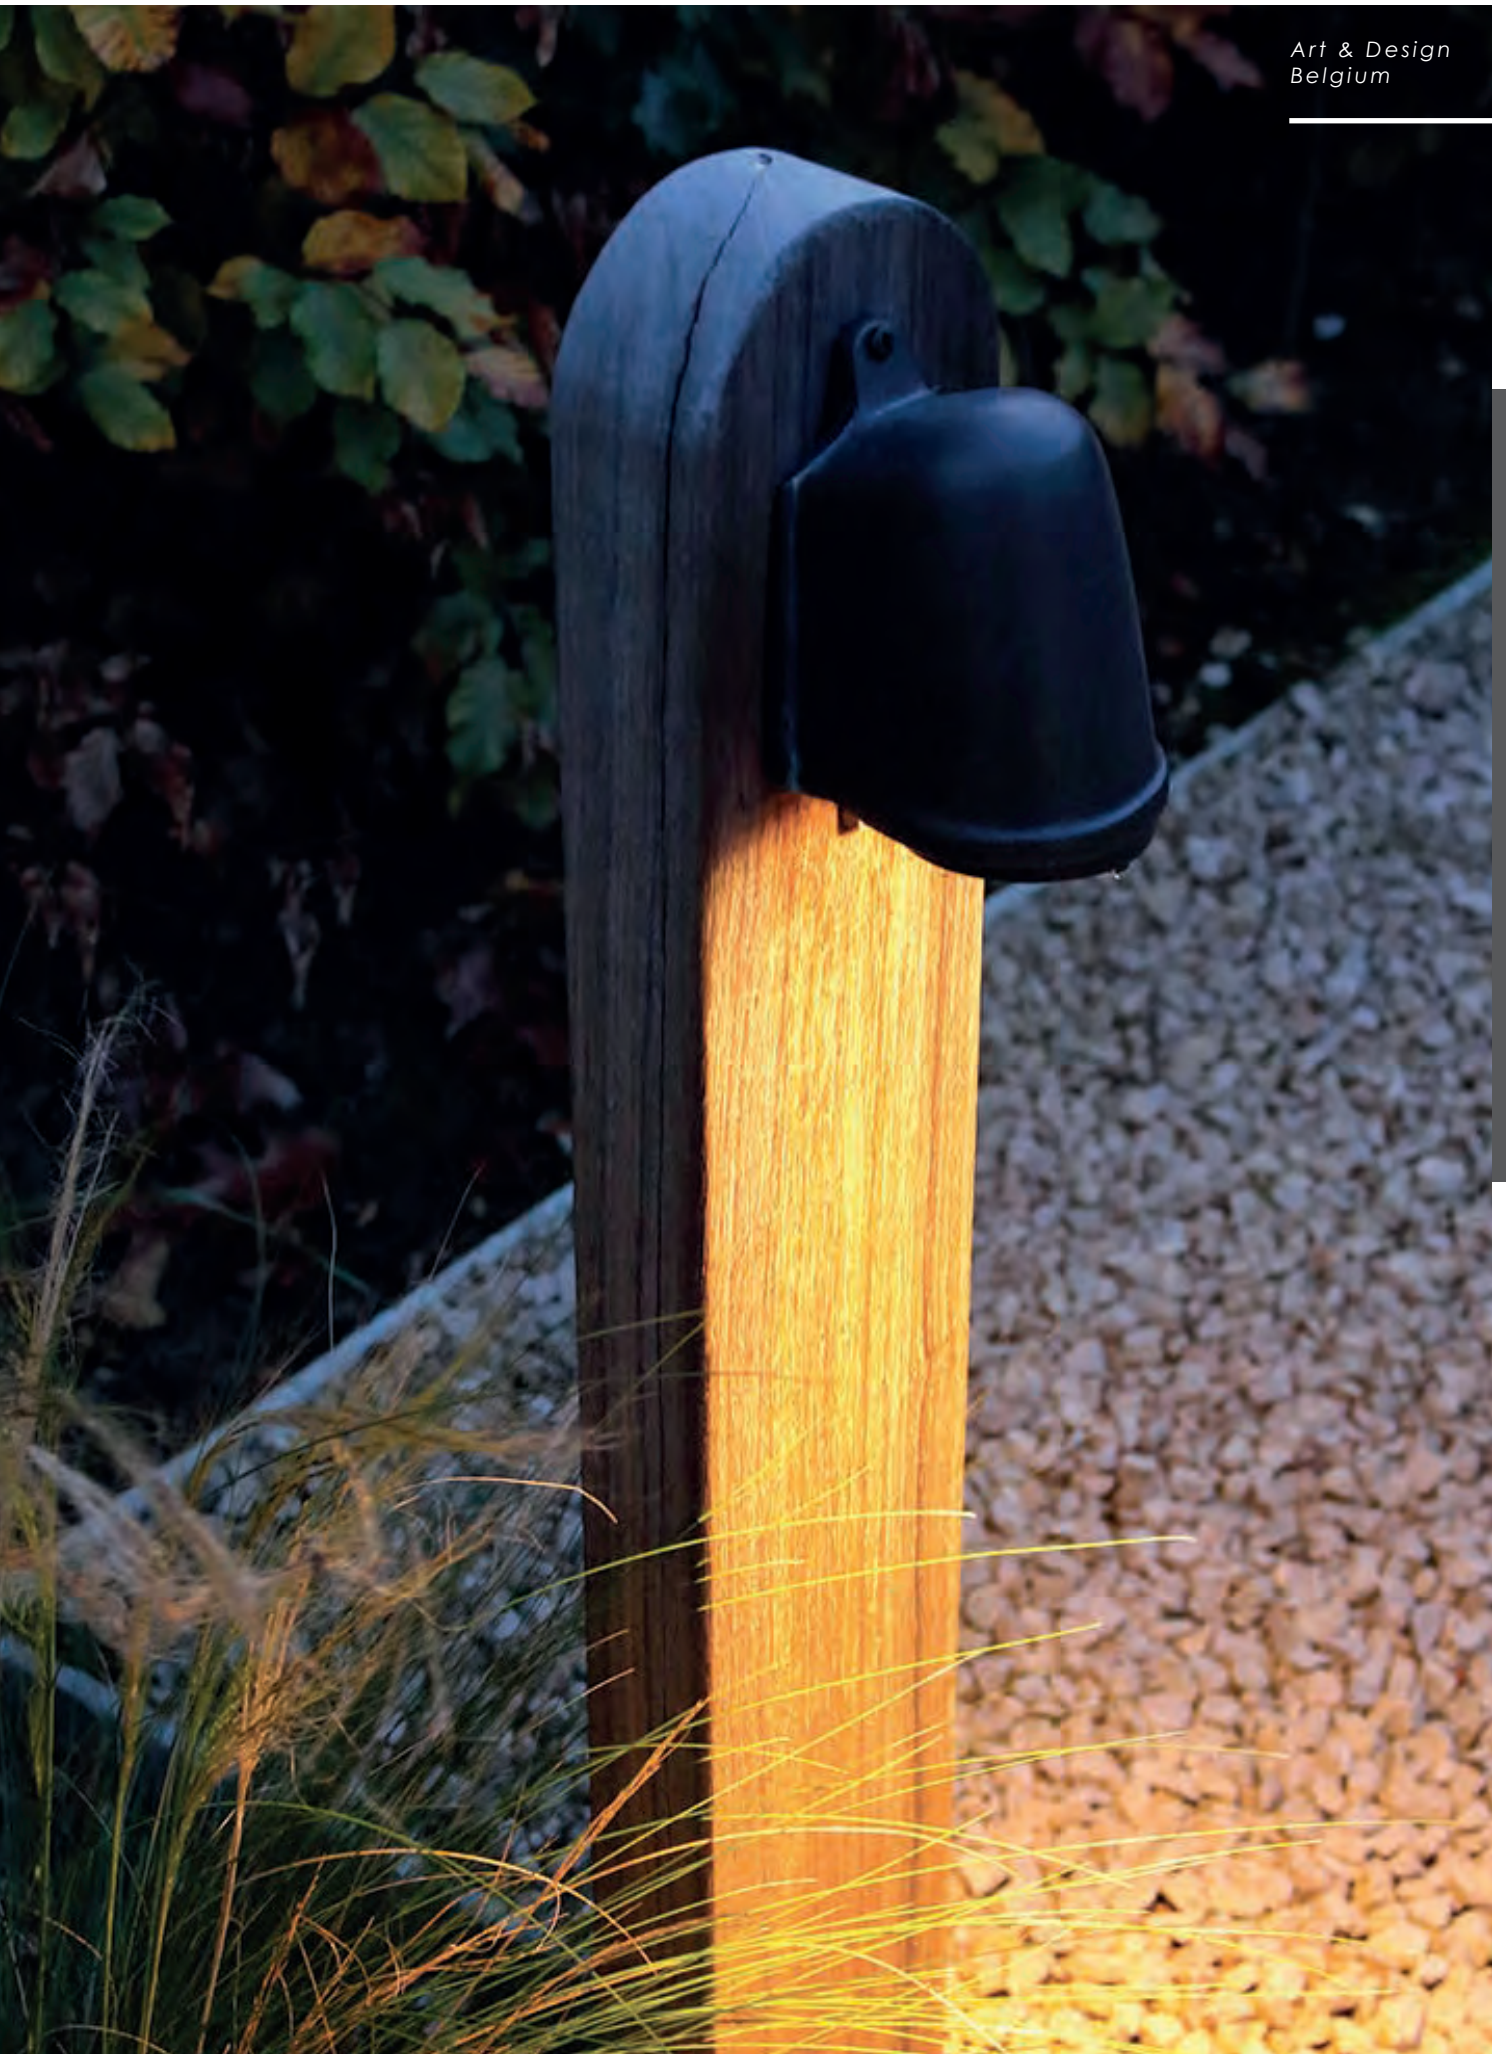

Micro

An external spotlight designed to add lustre to your flowerbeds, specimen plants or other objects by means of directional lighting. Its well recessed light source ensures minimal dazzle. The pin version is easy to move and adjust, allowing you to show off the parts of your garden when they are at their absolute best. The mobile terrace version, the various wall-mounted versions and the range of light sources make for a comprehensive collection.