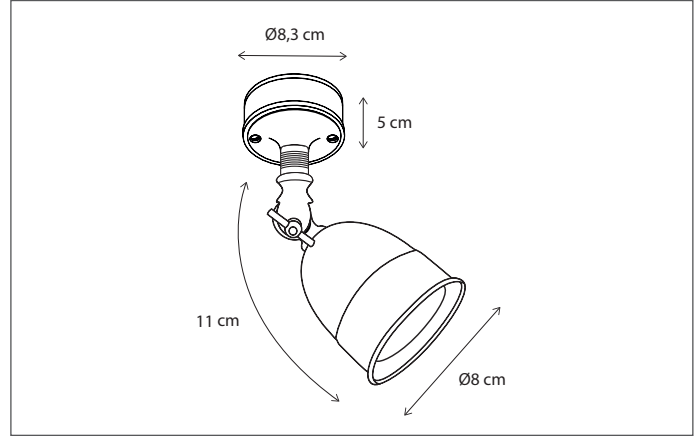

213

CODE	TYPE	FINISH	WATT	VOLT	FITTING
POI0L1F83	Poire on round base	Bronze	8	230	GU10
POI1L1F83	Poire on round base	Brushed nickel	8	230	GU10
POI2L1F83	Poire on round base	Chrome	8	230	GU10
POI001F83	Poire on round base	Bronze	8	230	BA15d
POI101F83	Poire on round base	Brushed nickel	8	230	BA15d
POI201F83	Poire on round base	Chrome	8	230	BA15d

Contact us for:

Customisation, connectivity or halogen version of the collection