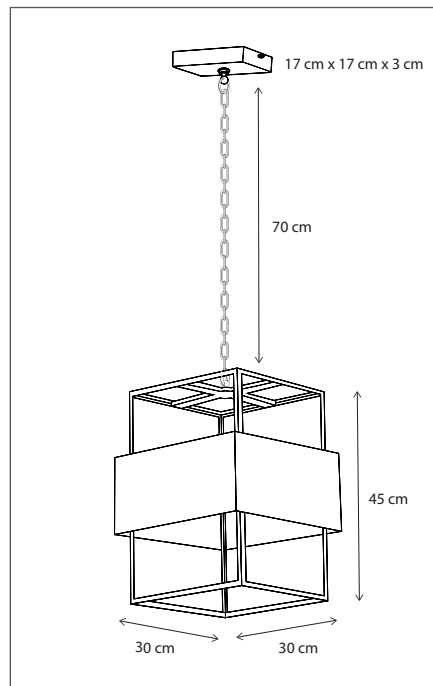

132

CODE	TYPE	FINISH	WATT	VOLT	FITTING
QLS0L2600	Q-Bri lantern suspension 30 x 45 cm	Bronze	32	230	-
QLS1L2600	Q-Bri lantern suspension 30 x 45 cm	Brushed nickel	32	230	-
QLS2L2600	Q-Bri lantern suspension 30 x 45 cm	Chrome	32	230	-
QLS3L2600	Q-Bri lantern suspension 30 x 45 cm	Polished brass	32	230	-
QLS0L2601	Q-bri lantern suspension long 60 x 20 cm	Bronze	32	230	-
QLS0L2900	Q-bri lantern suspension extra long 90 x 15 cm	Bronze	32	230	-