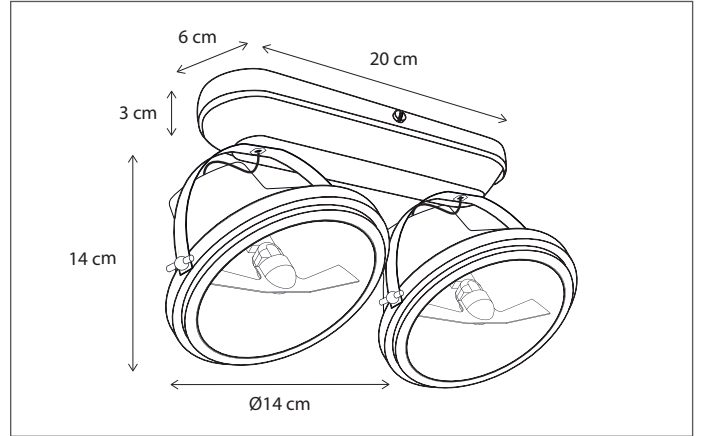

Charmed by this design?
All Centonze items can be made available in Coupette variant.
Lamps not included, consult light source guide for our advice.

186