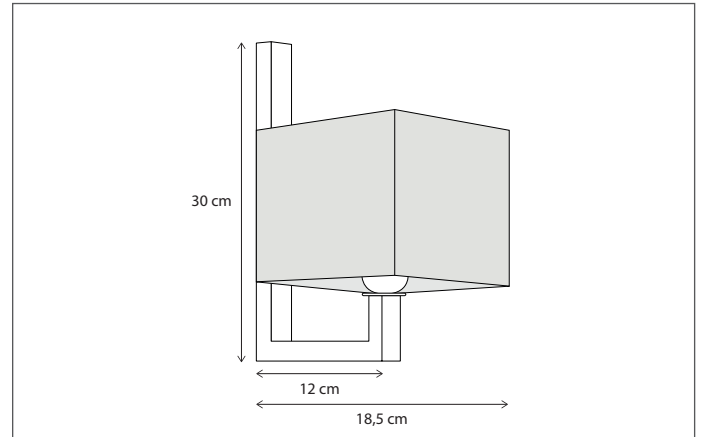

Shades not included, see accessories for the different options.
Lamps not included, consult light source guide for our advice.

314