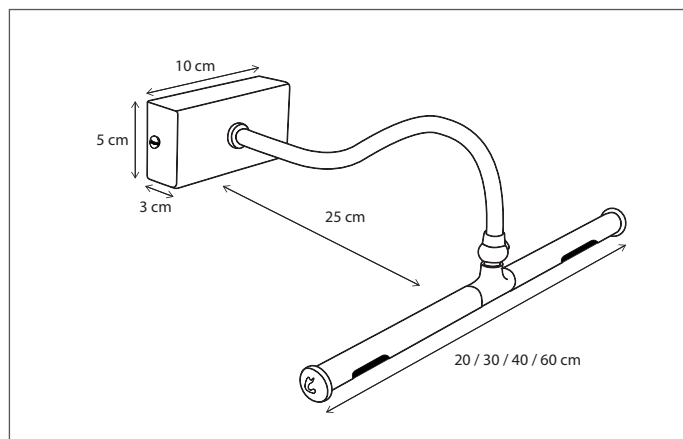

321

CODE	TYPE	FINISH	WATT	VOLT	FITTING
MON002R20	Monet rectangular base 20 cm	Bronze	2 x 4	230	G4
MON002R30	Monet rectangular base 30 cm	Bronze	2 x 4	230	G4
MON002R40	Monet rectangular base 40 cm	Bronze	2 x 4	230	G4
MON002R60	Monet rectangular base 60 cm	Bronze	2 x 4	230	G4
MON102R20	Monet rectangular base 20 cm	Brushed nickel	2 x 4	230	G4
MON102R30	Monet rectangular base 30 cm	Brushed nickel	2 x 4	230	G4
MON102R40	Monet rectangular base 40 cm	Brushed nickel	2 x 4	230	G4
MON102R60	Monet rectangular base 60 cm	Brushed nickel	2 x 4	230	G4
MON202R20	Monet rectangular base 20 cm	Chrome	2 x 4	230	G4
MON202R30	Monet rectangular base 30 cm	Chrome	2 x 4	230	G4
MON202R40	Monet rectangular base 40 cm	Chrome	2 x 4	230	G4
MON202R60	Monet rectangular base 60 cm	Chrome	2 x 4	230	G4
MON302R20	Monet rectangular base 20 cm	Polished brass	2 x 4	230	G4
MON302R30	Monet rectangular base 30 cm	Polished brass	2 x 4	230	G4
MON302R40	Monet rectangular base 40 cm	Polished brass	2 x 4	230	G4
MON302R60	Monet rectangular base 60 cm	Polished brass	2 x 4	230	G4

Contact us for:
Customisation, connectivity or halogen version of the collection