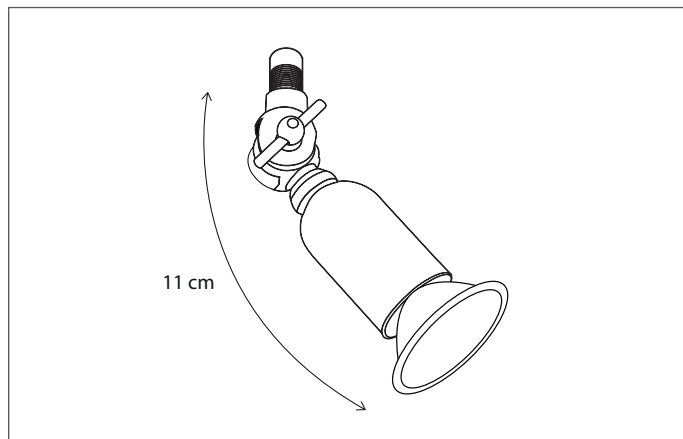

254

CODE	TYPE	FINISH	WATT	VOLT	FITTING
FIH001M10	Fiston M10	Bronze	8	230	GU10
FIH201M10	Fiston M10	Brushed nickel	8	230	GU10
FIH101M10	Fiston M10	Chrome	8	230	GU10
FIS1L1M10	Fiston M10	Bronze	6	12	BA15d
FIS0L1M10	Fiston M10	Brushed nickel	6	12	BA15d
FIS2L1M10	Fiston M10	Chrome	6	12	BA15d