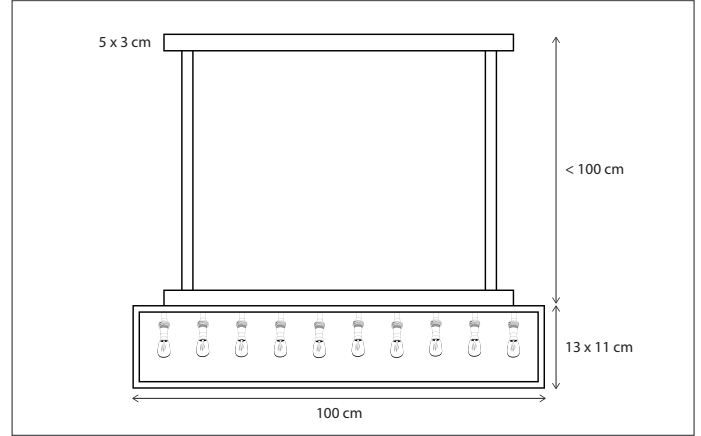

128

CODE	TYPE	FINISH	WATT	VOLT	FITTING
VIP010600	Vitrine petite long tube 10L	Bronze	10 x 6	230	BA15d
VIP110600	Vitrine petite long tube 10L	Brushed nickel	10 x 6	230	BA15d
VIP210600	Vitrine petite long tube 10L	Chrome	10 x 6	230	BA15d