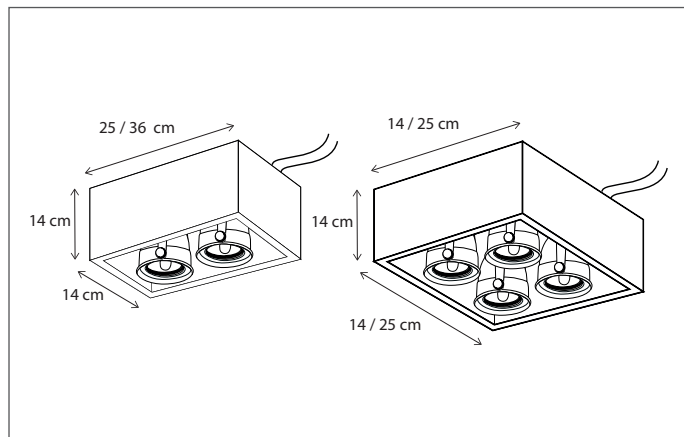

1. Indirect illumination via an integrated LED strip
2. Direct (functional) light created by comete spots (Lamps not included, consult light source guide for our advice)
3. Combination of above

168

CODE	TYPE	FINISH	WATT	VOLT	FITTING
QCO0L1U14	Q-Bri comète build up 1L - 14 x 14 cm	Bronze	8 + 6	230	BA15d
QCO0L2U25	Q-Bri comète build up 2L - 25 x 14 cm	Bronze	2 x 8 + 9	230	BA15d
QCO0L3U36	Q-Bri comète build up 3L - 36 x 14 cm	Bronze	3 x 8 + 12	230	BA15d
QCO0L4U25	Q-Bri comète build up 4L - 25 x 25 cm	Bronze	4 x 8 + 12	230	BA15d
QCO1L1U14	Q-Bri comète build up 1L - 14 x 14 cm	Brushed nickel	8 + 6	230	BA15d
QCO1L2U25	Q-Bri comète build up 2L - 25 x 14 cm	Brushed nickel	2 x 8 + 9	230	BA15d
QCO1L3U36	Q-Bri comète build up 3L - 36 x 14 cm	Brushed nickel	3 x 8 + 12	230	BA15d
QCO1L4U25	Q-Bri comète build up 4L - 25 x 25 cm	Brushed nickel	4 x 8 + 12	230	BA15d
QCO2L1U14	Q-Bri comète build up 1L - 14 x 14 cm	Chrome	8 + 6	230	BA15d
QCO2L2U25	Q-Bri comète build up 2L - 25 x 14 cm	Chrome	2 x 8 + 9	230	BA15d
QCO2L3U36	Q-Bri comète build up 3L - 36 x 14 cm	Chrome	3 x 8 + 12	230	BA15d
QCO2L4U25	Q-Bri comète build up 4L - 25 x 25 cm	Chrome	4 x 8 + 12	230	BA15d