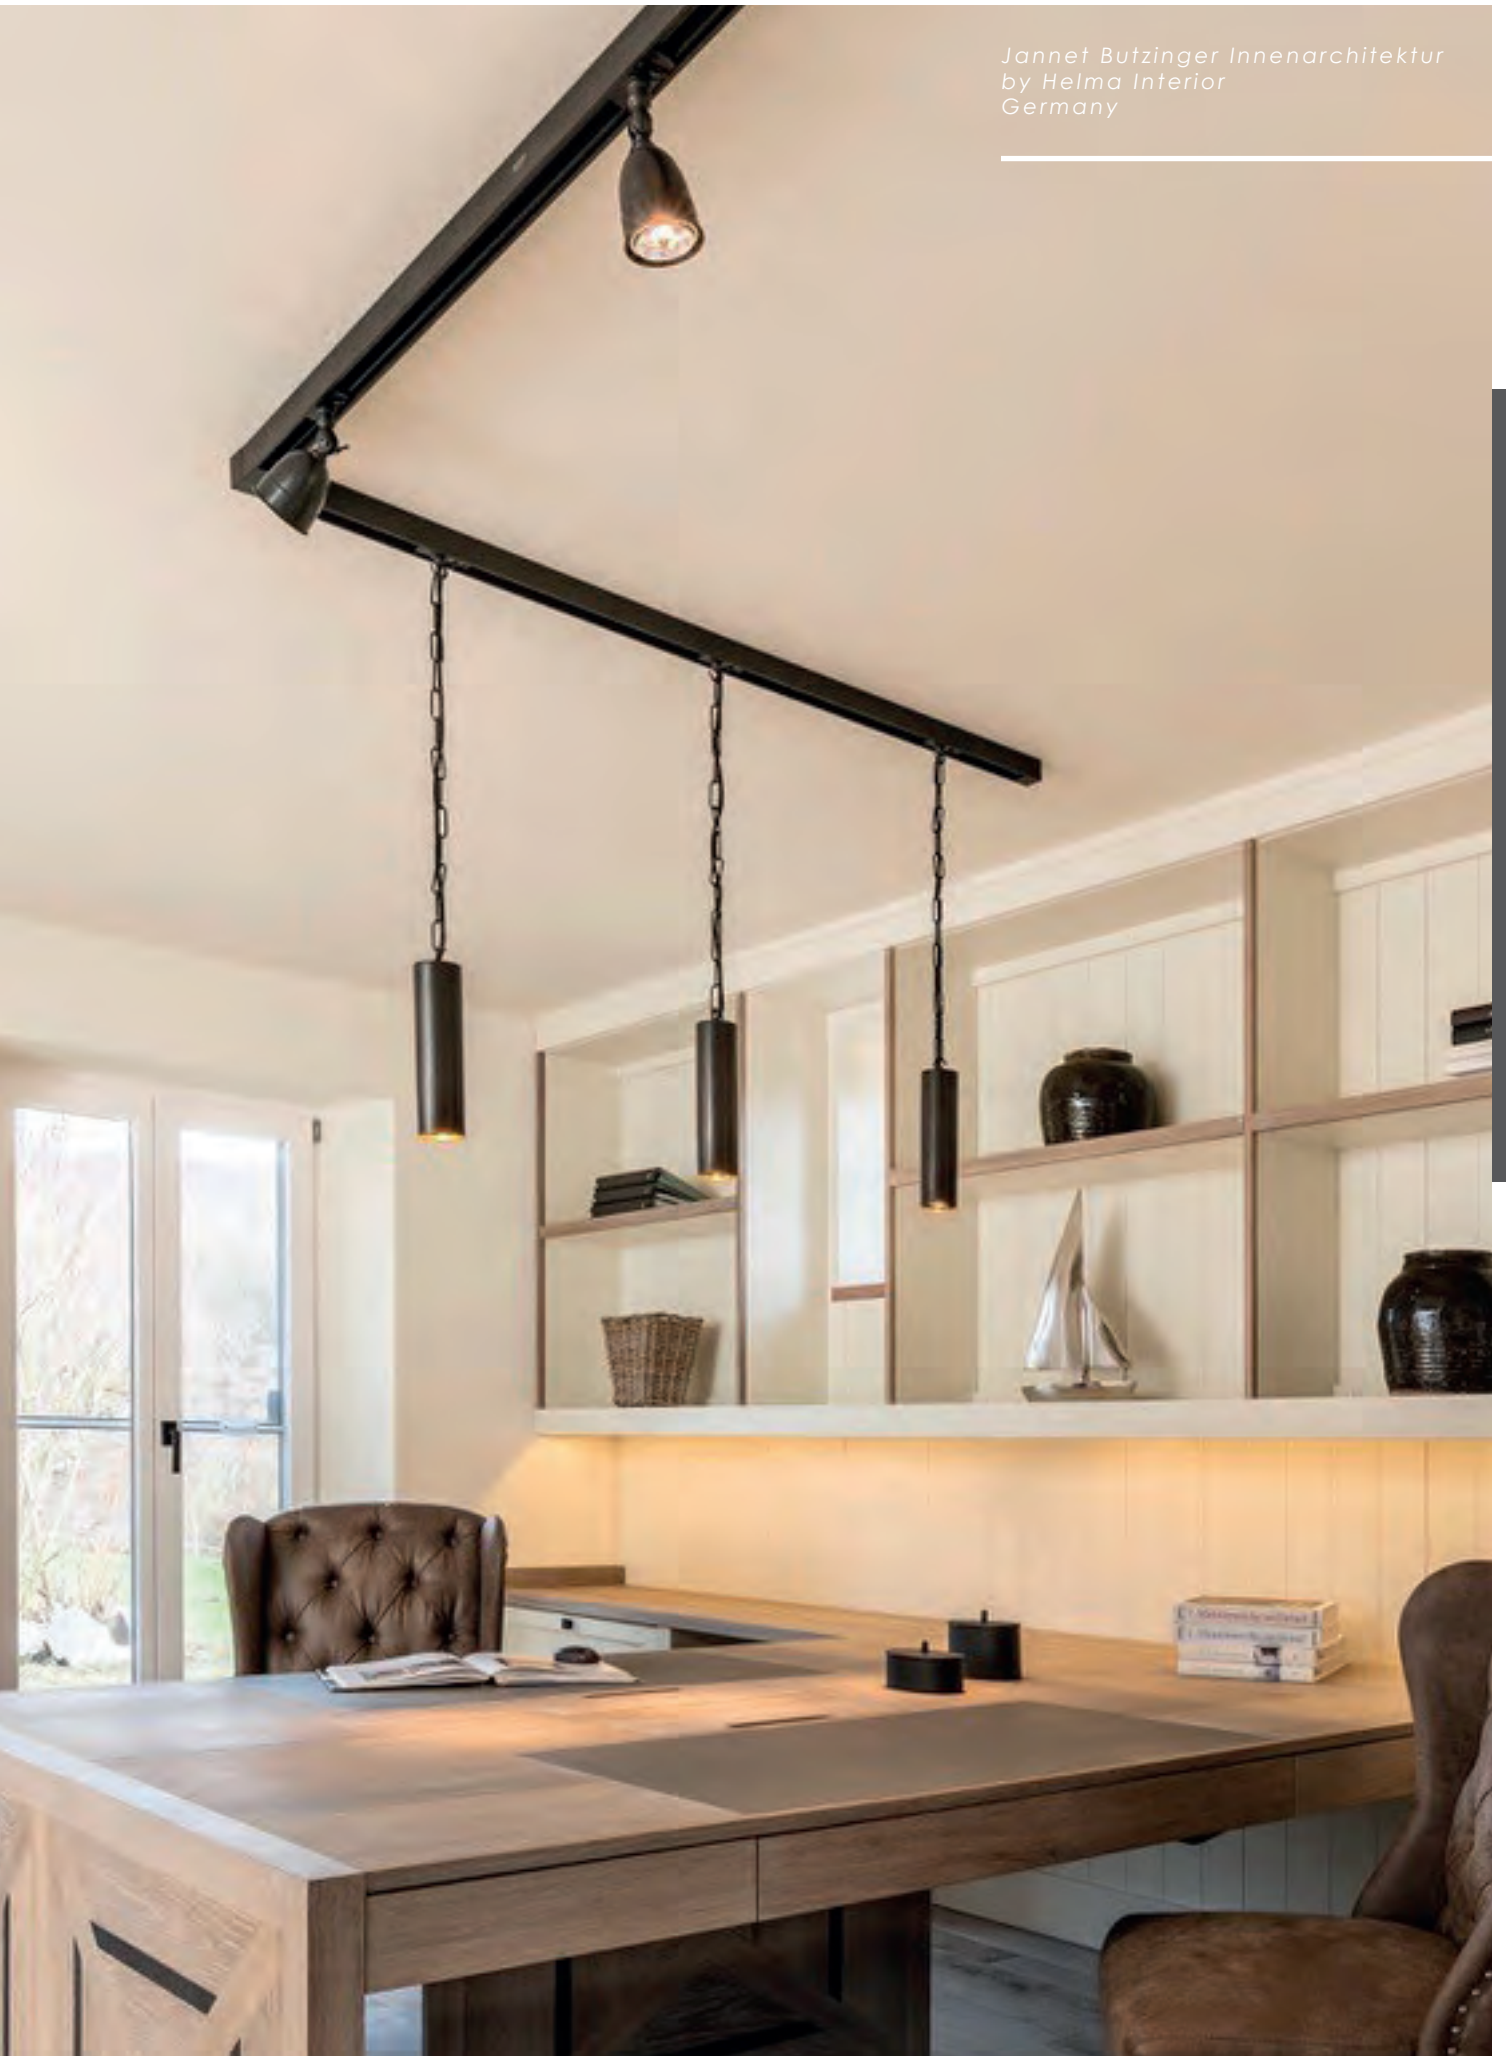

Jannet Butzinger Innenarchitektur
by Helma Interior
Germany

Spot poire and Tubelum suspension on track