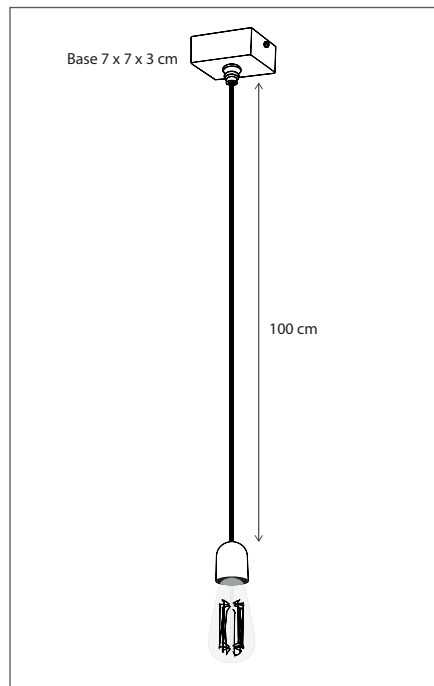

CODE	TYPE	FINISH	WATT	VOLT	FITTING
FIL001CV7	Filou on square base with cable	Bronze	15	230	E27
FIL001TV7	Filou on square base with tube	Bronze	15	230	E27
FIL101CV7	Filou on square base with cable	Brushed nickel	15	230	E27
FIL101TV7	Filou on square base with tube	Brushed nickel	15	230	E27
FIL201CV7	Filou on square base with cable	Chrome	15	230	E27
FIL201TV7	Filou on square base with tube	Chrome	15	230	E27

Contact us for:

Customisation, connectivity or halogen version of the collection