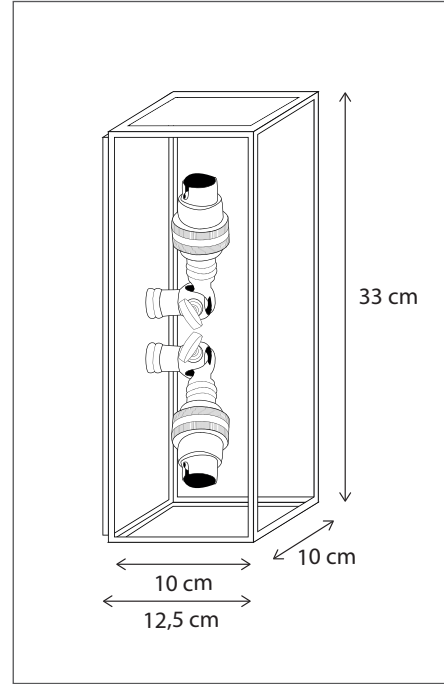

385

CODE	TYPE	FINISH	WATT	VOLT	FITTING
VIT002010	Vitrine up & down marron	Bronze	2 x 8	230	BA15d
VIT102010	Vitrine up & down marron	Brushed nickel	2 x 8	230	BA15d
VIT202010	Vitrine up & down marron	Chrome	2 x 8	230	BA15d

Contact us for:

Customisation, connectivity or halogen version of the collection