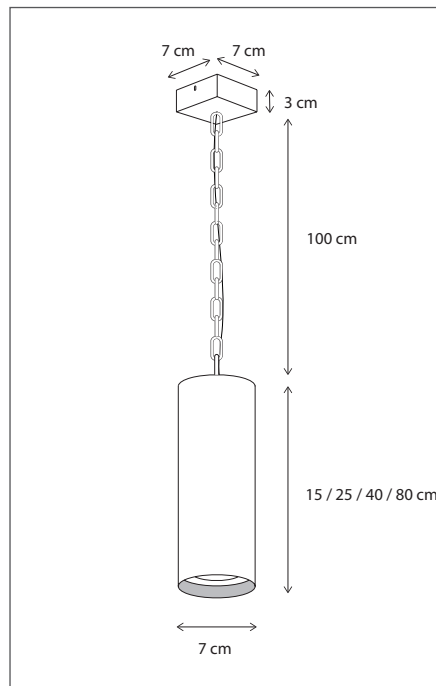

144

CODE	TYPE	FINISH	WATT	VOLT	FITTING
TBL001V15	Tubelum on square base 15 cm	Bronze	6	230	GU10
TBL001V25	Tubelum on square base 25 cm	Bronze	6	230	GU10
TBL001V40	Tubelum on square base 40 cm	Bronze	6	230	GU10
TBL001V80	Tubelum on square base 80 cm	Bronze	6	230	GU10
TBL301V15	Tubelum on square base 15 cm	Polished brass	6	230	GU10
TBL301V25	Tubelum on square base 25 cm	Polished brass	6	230	GU10
TBL301V40	Tubelum on square base 40 cm	Polished brass	6	230	GU10
TBL301V80	Tubelum on square base 80 cm	Polished brass	6	230	GU10