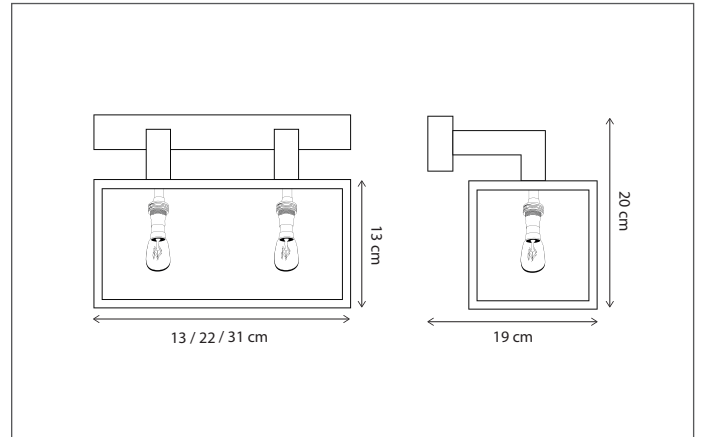

Scan the QR-code & discover our Bellefeu® effect!

Contact us for:
 Customisation, connectivity or halogen version of the collection

Lamps not included, consult light source guide for our advice.

288

CODE	TYPE	FINISH	WATT	VOLT	FITTING
VIP001002	Vitrine petite wall lantern 1L	Bronze	6	230	BA15d
VIP002004	Vitrine petite wall lantern 2L	Bronze	2 x 6	230	BA15d
VIP003006	Vitrine petite wall lantern 3L	Bronze	3 x 6	230	BA15d
VIP101002	Vitrine petite wall lantern 1L	Brushed nickel	6	230	BA15d
VIP102004	Vitrine petite wall lantern 2L	Brushed nickel	2 x 6	230	BA15d
VIP103006	Vitrine petite wall lantern 3L	Brushed nickel	3 x 6	230	BA15d
VIP201002	Vitrine petite wall lantern 1L	Chrome	6	230	BA15d
VIP202004	Vitrine petite wall lantern 2L	Chrome	2 x 6	230	BA15d
VIP203006	Vitrine petite wall lantern 3L	Chrome	3 x 6	230	BA15d