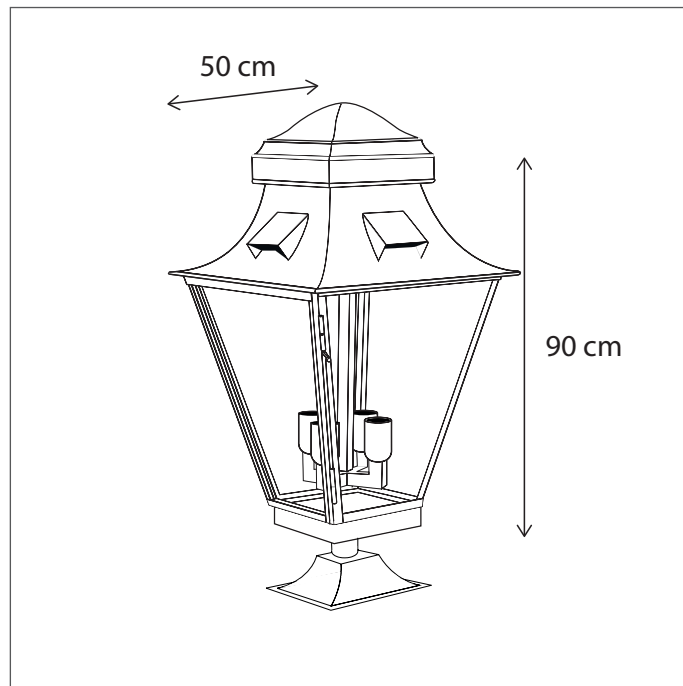

An extra spot can be added in the ceiling of the grand variant (4L --> 8L).

Lamps not included, consult light source guide for our advice.

437

CODE	TYPE	FINISH	WATT	VOLT	FITTING
GRA004SM9	Gracieuze on foot large 4L	Bronze	4 x 15	230	E27
GRA008SM9	Gracieuze on foot large 8L	Bronze	4 x 15 + 4 x 8	230	E27 + GU10