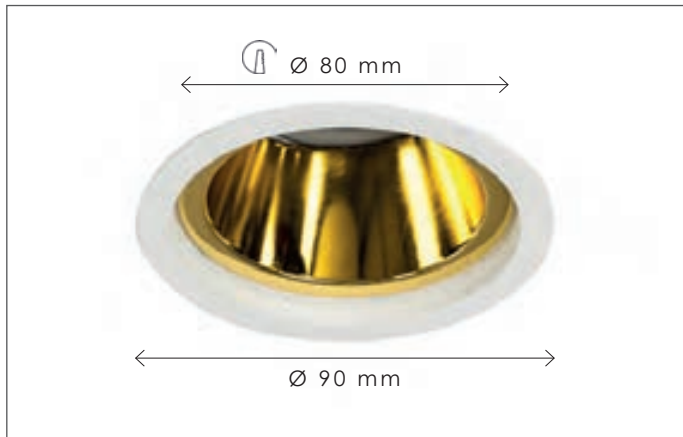

276

CODE	TYPE	FINISH	WATT	VOLT	FITTING
AUR50100R	Aureole gold reflector	White	8	230	GU10
AUR80100R	Aureole gold reflector	Black	8	230	GU10

Scan the QR-code & discover the modularity of Aureole!

Contact us for:

Customisation, connectivity or halogen version of the collection