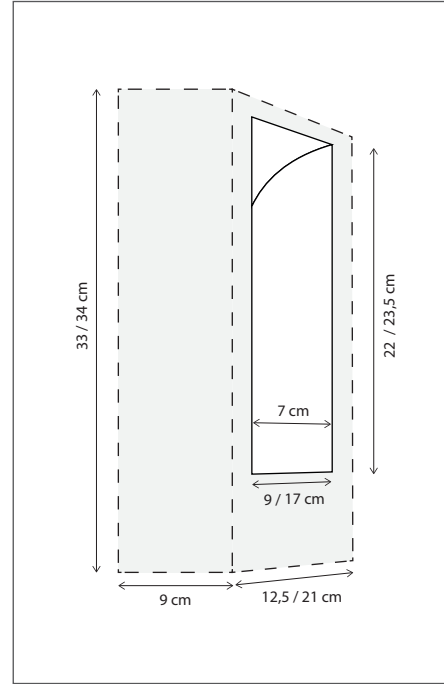

Lamps not included, consult light source guide for our advice.

308

CODE	TYPE	FINISH	WATT	VOLT	FITTING
PHA501007	Phantôme wall small	-	8	230	GU10
PHA501005	Phantôme wall large	-	6	230	E14