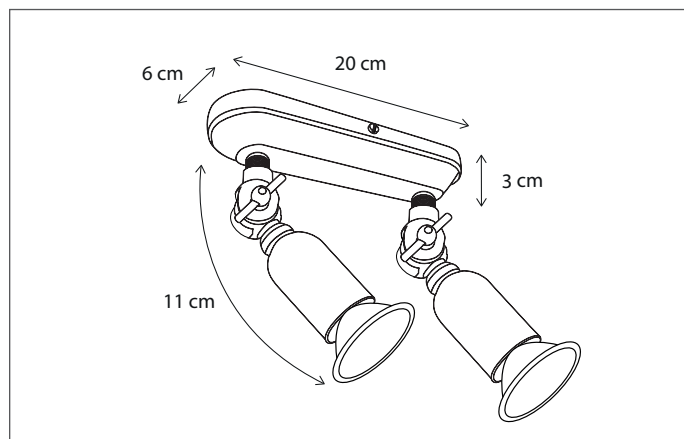

247

CODE	TYPE	FINISH	WATT	VOLT	FITTING
FIH002O02	Fiston on rounded profile 2L	Bronze	2 x 8	230	GU10
FIH102O02	Fiston on rounded profile 2L	Brushed nickel	2 x 8	230	GU10
FIH202O02	Fiston on rounded profile 2L	Chrome	2 x 8	230	GU10
FIS0L2O02	Fiston on rounded profile 2L	Bronze	2 x 6	230	BA15d
FIS1L2O02	Fiston on rounded profile 2L	Brushed nickel	2 x 6	230	BA15d
FIS2L2O02	Fiston on rounded profile 2L	Chrome	2 x 6	230	BA15d

Contact us for:

Customisation, connectivity or halogen version of the collection