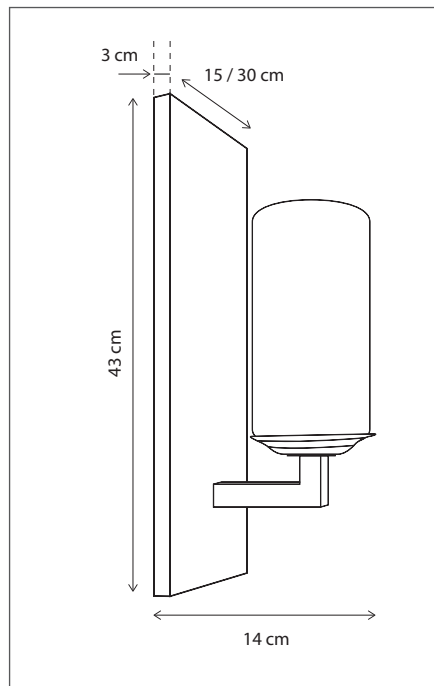

Integrated push dimmer for adjustable candle effect.
Wax linnen candles included, for other options see accessories.

285

CODE	TYPE	FINISH	WATT	VOLT	FITTING
BWP001D15	Bellefeu® plate 1L	Bronze	2,4	230	-
BWP002D30	Bellefeu® plate 2L	Bronze	2 x 2,4	230	-
BWP101D15	Bellefeu® plate 1L	Brushed nickel	2,4	230	-
BWP102D30	Bellefeu® plate 2L	Brushed nickel	2 x 2,4	230	-
BWP201D15	Bellefeu® plate 1L	Chrome	2,4	230	-
BWP202D30	Bellefeu® plate 2L	Chrome	2 x 2,4	230	-

Scan the QR-code & discover our Bellefeu® effect!

Contact us for:
Customisation, connectivity or halogen version of the collection