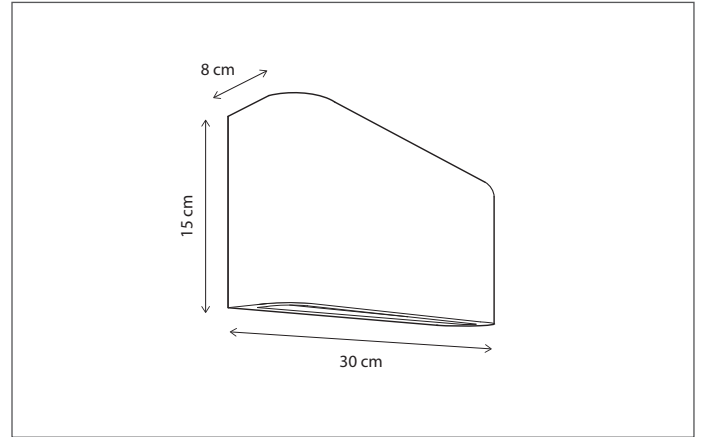

Contact us for:

Customisation, connectivity or halogen version of the collection

Integrated LED.

The light reflects on polished brass insight, resulting in a warm glow.

306

CODE	TYPE	FINISH	WATT	VOLT	FITTING
ECW0C1002	Eclips wall	Bronze	2 x 5	230	-
ECW3C1002	Eclips wall	Polished brass	2 x 5	230	-