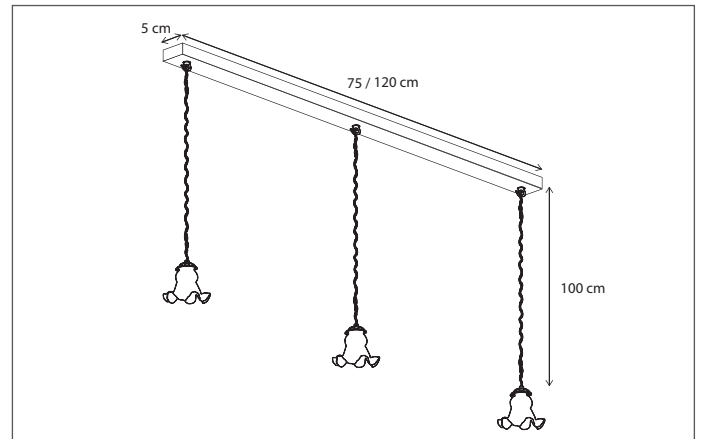

152

CODE	TYPE	FINISH	WATT	VOLT	FITTING
MOE002P07	Moemoe on profile 75 cm - 2L	Bronze	2 X 6	230	BA15d
MOE003P12	Moemoe on profile 120 cm - 3L	Bronze	3 X 6	230	BA15d
MOE102P07	Moemoe on profile 75 cm - 2L	Brushed nickel	2 X 6	230	BA15d
MOE103P12	Moemoe on profile 120 cm - 3L	Brushed nickel	3 X 6	230	BA15d
MOE202P07	Moemoe on profile 75 cm - 2L	Chrome	2 X 6	230	BA15d
MOE203P12	Moemoe on profile 120 cm - 3L	Chrome	3 X 6	230	BA15d