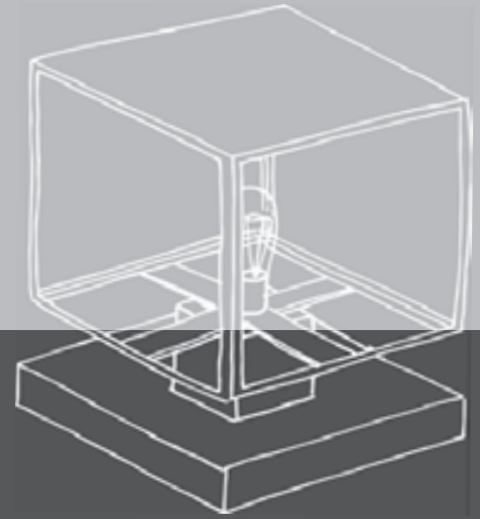

Art & Design
Belgium

Vitrine

& VITRINE PETITE

Cutting-edge workmanship with a retro look: the handmade Vitrine collection in a nutshell! Minor irregularities and a range of subtle colours radiate a distinctive authenticity and enhance any interior. Easy to maintain, these lighting elements were designed with busy lifestyles in mind.