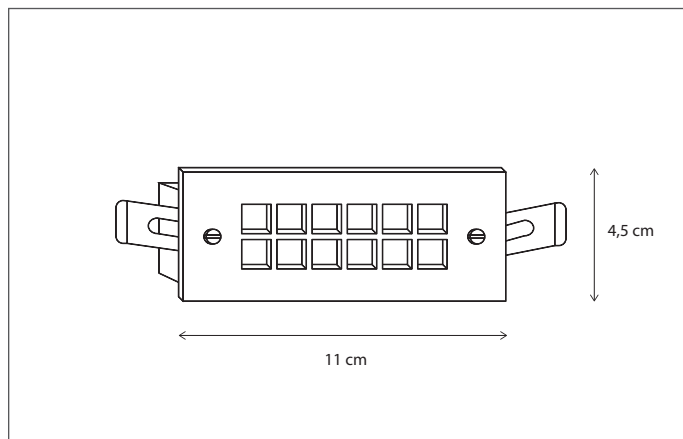

WALL | GRILLE LOUNGE

Built-in accessories for different types of wall available, see accessories.
Select the correct driver, see accessories.
Lamps not included, consult light source guide for our advice.

407

CODE	TYPE	FINISH	WATT	VOLT	FITTING
GRI001002	Grille lounge	Bronze	4	12	G4
GRI101002	Grille lounge	Brushed nickel	4	12	G4
GRI201002	Grille lounge	Chrome	4	12	G4
GRI301002	Grille lounge	Polished brass	4	12	G4

Contact us for:
Customisation, connectivity or halogen version of the collection