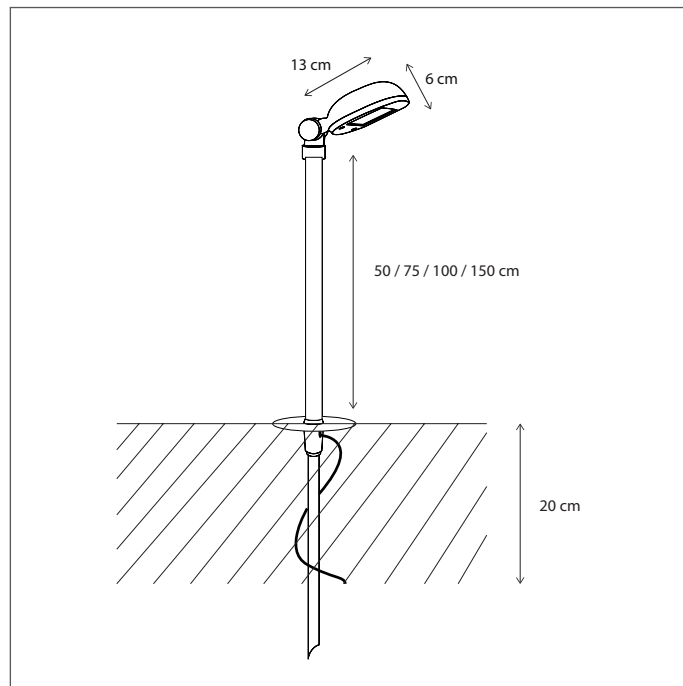

Available in 2 versions: integrated LED (2200K) or retrofit bulb (G4).
Select the correct driver, see accessories.
Possible to integrate entrance fade dimming, enabling 2 levels of light intensity.
Lamps (G4 version) not included, consult light source guide for our advice.

414

CODE	TYPE	FINISH	WATT	VOLT	FITTING
CHA0L1P51	Charmond on pin 50 cm	Bronze	2,4	24	-
CHA0L1P75	Charmond on pin 75 cm	Bronze	2,4	24	-
CHA0L1P10	Charmond on pin 100 cm	Bronze	2,4	24	-
CHA0L1P15	Charmond on pin 150 cm	Bronze	2,4	24	-
CHA1L1P51	Charmond on pin 50 cm	Brushed nickel	2,4	24	-
CHA1L1P75	Charmond on pin 75 cm	Brushed nickel	2,4	24	-
CHA1L1P10	Charmond on pin 100 cm	Brushed nickel	2,4	24	-
CHA1L1P15	Charmond on pin 150 cm	Brushed nickel	2,4	24	-
CHA2L1P51	Charmond on pin 50 cm	Chrome	2,4	24	-
CHA2L1P75	Charmond on pin 75 cm	Chrome	2,4	24	-
CHA2L1P10	Charmond on pin 100 cm	Chrome	2,4	24	-
CHA2L1P15	Charmond on pin 150 cm	Chrome	2,4	24	-