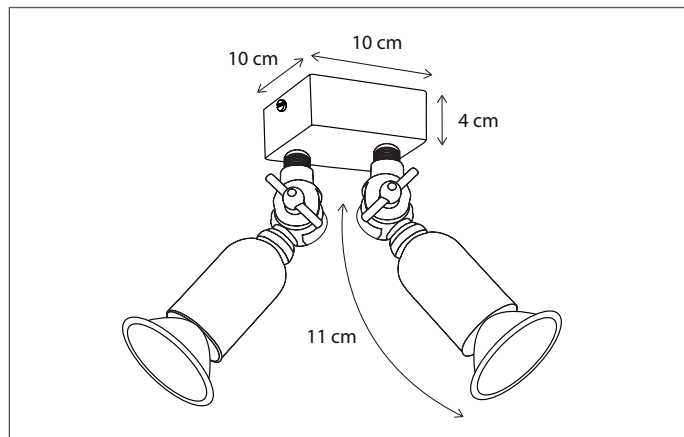

249

CODE	TYPE	FINISH	WATT	VOLT	FITTING
FIH002V10	Fiston on square base 2L	Bronze	2 x 8	230	GU10
FIH102V10	Fiston on square base 2L	Brushed nickel	2 x 8	230	GU10
FIH202V10	Fiston on square base 2L	Chrome	2 x 8	230	GU10
FIS0L2V10	Fiston on square base 2L	Bronze	2 x 6	230	BA15d
FIS1L2V10	Fiston on square base 2L	Brushed nickel	2 x 6	230	BA15d
FIS2L2V10	Fiston on square base 2L	Chrome	2 x 6	230	BA15d

Contact us for:

Customisation, connectivity or halogen version of the collection