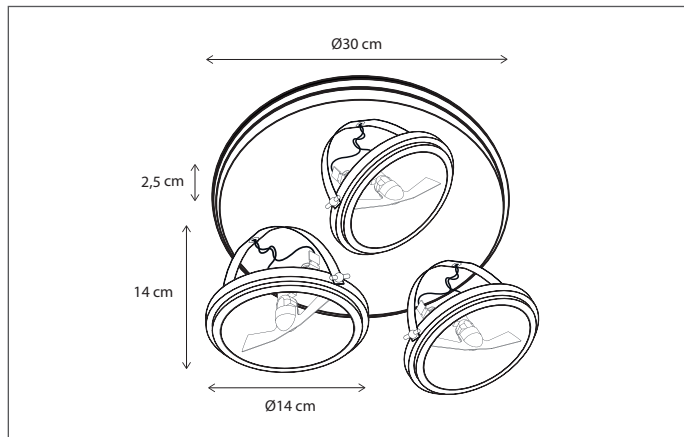

182

CODE	TYPE	FINISH	WATT	VOLT	FITTING
CEN0L3R30	Centonze on round plate 3L	Bronze	3 x 15	230	G53
CEN1L3R30	Centonze on round plate 3L	Brushed nickel	3 x 15	230	G53
CEN2L3R30	Centonze on round plate 3L	Chrome	3 x 15	230	G53