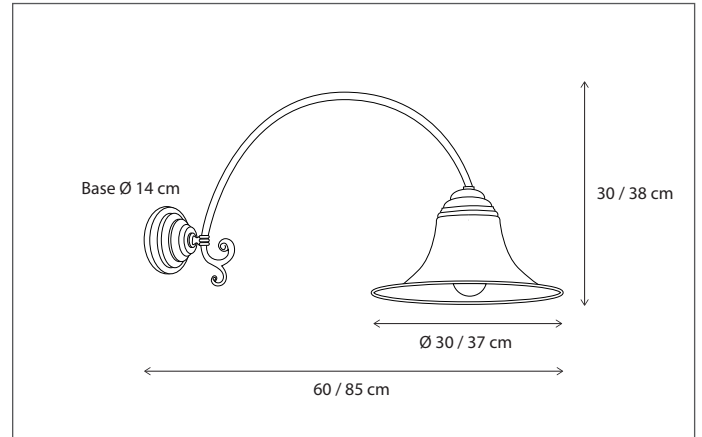

397

CODE	TYPE	FINISH	WATT	VOLT	FITTING
ELE001001	Elégance wall petite	Bronze	15	230	E27
ELE001002	Elégance wall grande	Bronze	15	230	E27

Contact us for:

Customisation, connectivity or halogen version of the collection