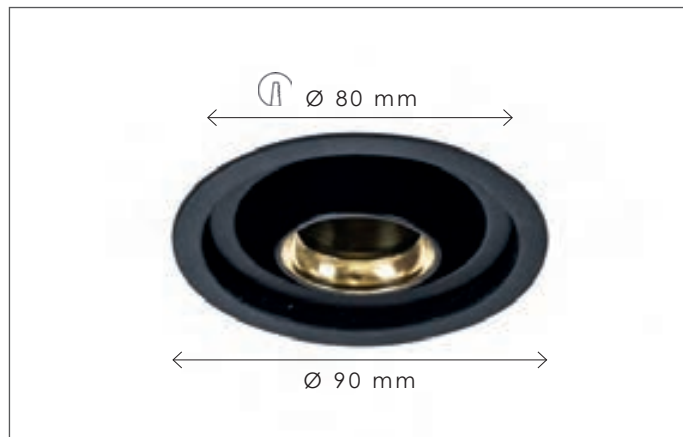

274

CODE	TYPE	FINISH	WATT	VOLT	FITTING
AUR501ST1	Aureole short tube	White	8	230	GU10
AUR801ST1	Aureole short tube	Black	8	230	GU10

Scan the QR-code & discover the modularity of Aureole!

Contact us for:

Customisation, connectivity or halogen version of the collection