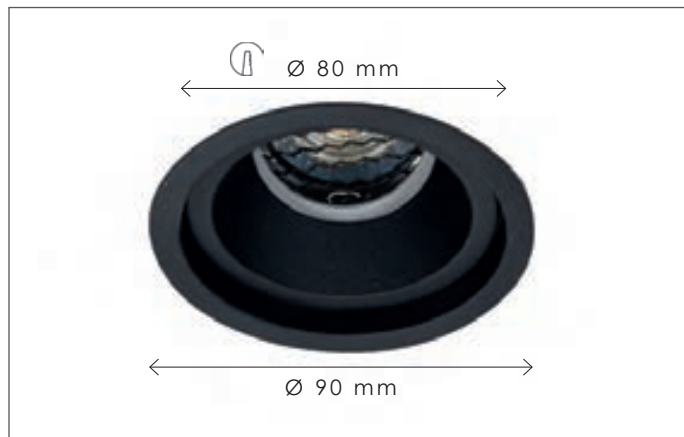

Scan the QR-code & discover the 3 different light effects!

Contact us for:

Customisation, connectivity or halogen version of the collection

Lamps not included, consult light source guide for our advice.
For warmer light, add Kelvin Killer® - see accessories.