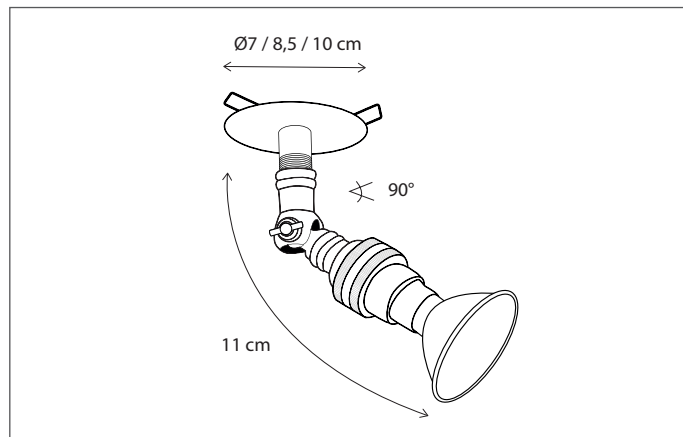

188

CODE	TYPE	FINISH	WATT	VOLT	FITTING
MAR0L1I70	Marron disc with springs 7 cm	Bronze	8	12	BA15d
MAR0L1I85	Marron disc with springs 8,5 cm	Bronze	8	12	BA15d
MAR0L1I10	Marron disc with springs 10 cm	Bronze	8	12	BA15d
MAR1L1I70	Marron disc with springs 7 cm	Brushed nickel	8	12	BA15d
MAR1L1I85	Marron disc with springs 8,5 cm	Brushed nickel	8	12	BA15d
MAR1L1I10	Marron disc with springs 10 cm	Brushed nickel	8	12	BA15d
MAR2L1I70	Marron disc with springs 7 cm	Chrome	8	12	BA15d
MAR2L1I85	Marron disc with springs 8,5 cm	Chrome	8	12	BA15d
MAR2L1I10	Marron disc with springs 10 cm	Chrome	8	12	BA15d