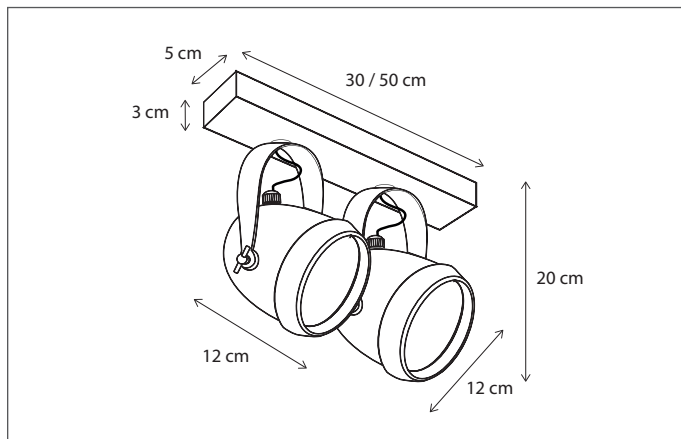

For warmer light, add Kelvin Killer® - see accessories.
Lamps not included, consult light source guide for our advice.

402