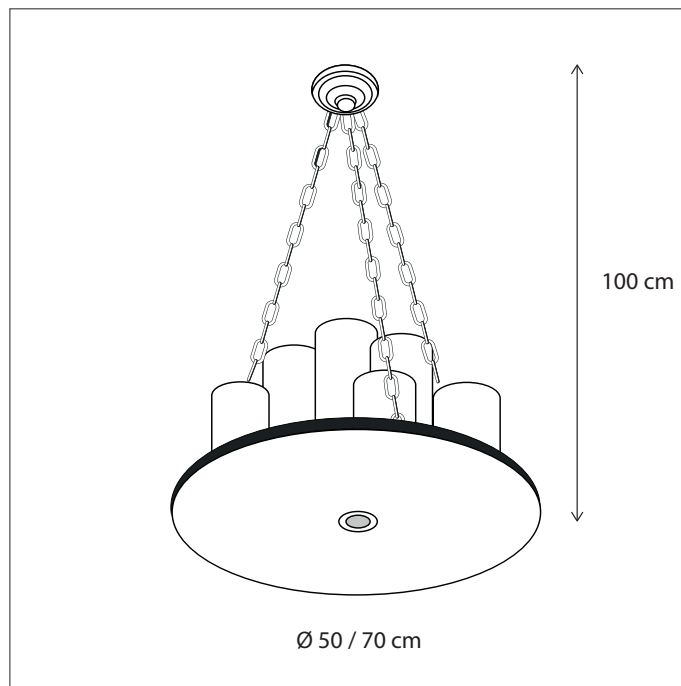

2 integrated circuits:

1. Downward spot(s) at the bottom for functional light (included)
2. Integrated LED-discs for the candle effect for atmosphere creation

Wax linnen candles included, for other options see accessories.

116

CODE	TYPE	FINISH	WATT	VOLT	FITTING
BCS007R05	Bellefeu® château 50 cm - 7 candles + 1 spot	Bronze	7 x 2,4 + 8	230	GU10
BCS012R07	Bellefeu® château 75 cm - 12 candles + 4 spots	Bronze	12 x 2,4 + 4 x 8	230	GU10

Scan the QR-code & discover our Bellefeu® effect!

Contact us for:

Customisation, connectivity or halogen version of the collection