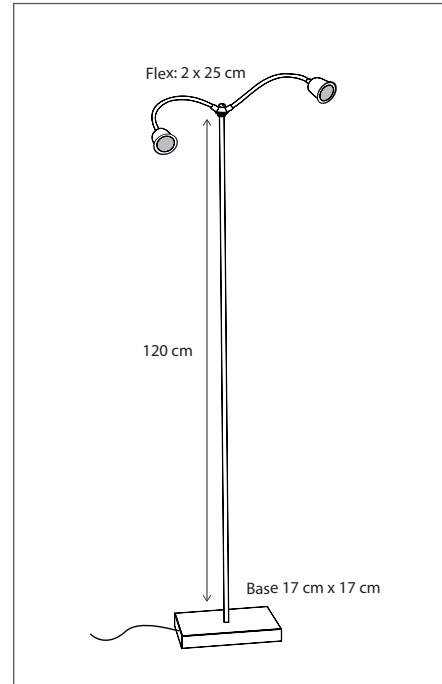

For reading light, select LED.
Lamps not included, consult light source guide for our advice.

368

CODE	TYPE	FINISH	WATT	VOLT	FITTING
LFT0L1FLO	Lisible fleure twin floor	Bronze	2 x 4	230	G4
LFT1L1FLO	Lisible fleure twin floor	Brushed nickel	2 x 4	230	G4
LFT2L1FLO	Lisible fleure twin floor	Chrome	2 x 4	230	G4