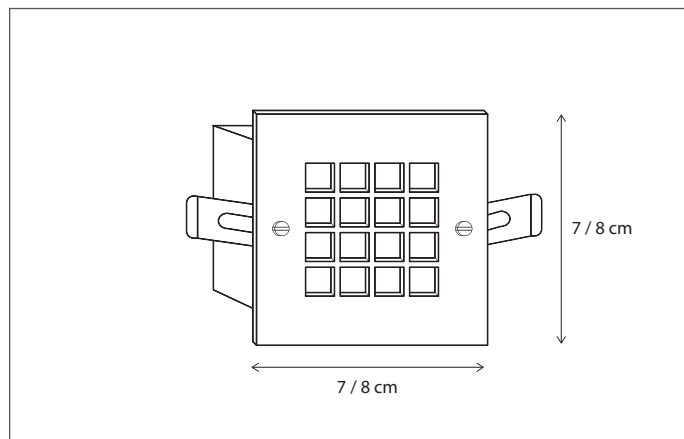

Built-in accessories for different types of wall available, see accessories.
Select the correct driver, see accessories.
Lamps not included, consult light source guide for our advice.

405

CODE	TYPE	FINISH	WATT	VOLT	FITTING
GRI001001	Grille carré 7 cm	Bronze	4	12	G4
GRI001081	Grille carré 8 cm	Bronze	4	12	G4
GRI101001	Grille carré 7 cm	Brushed nickel	4	12	G4
GRI101081	Grille carré 8 cm	Brushed nickel	4	12	G4
GRI201001	Grille carré 7 cm	Chrome	4	12	G4
GRI201081	Grille carré 8 cm	Chrome	4	12	G4
GRI301001	Grille carré 7 cm	Polished brass	4	12	G4
GRI301081	Grille carré 8 cm	Polished brass	4	12	G4

Contact us for:
Customisation, connectivity or halogen version of the collection