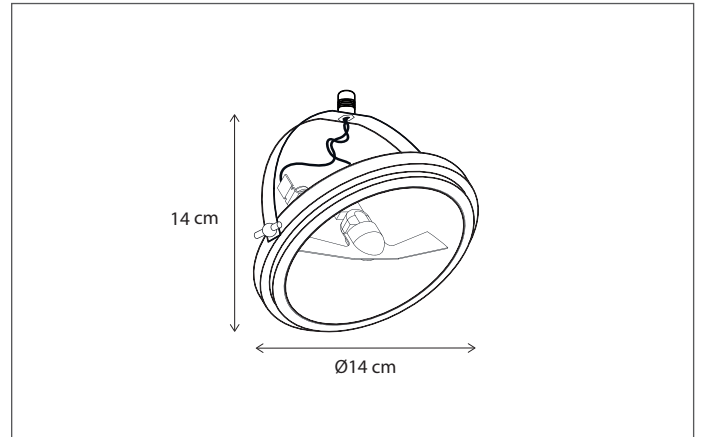

CODE	TYPE	FINISH	WATT	VOLT	FITTING
CEN01M01	Centonze M10	Bronze	15	12	G53
CEN11M01	Centonze M10	Brushed nickel	15	12	G53
CEN21M01	Centonze M10	Chrome	15	12	G53

Contact us for:
Customisation, connectivity or halogen version of the collection