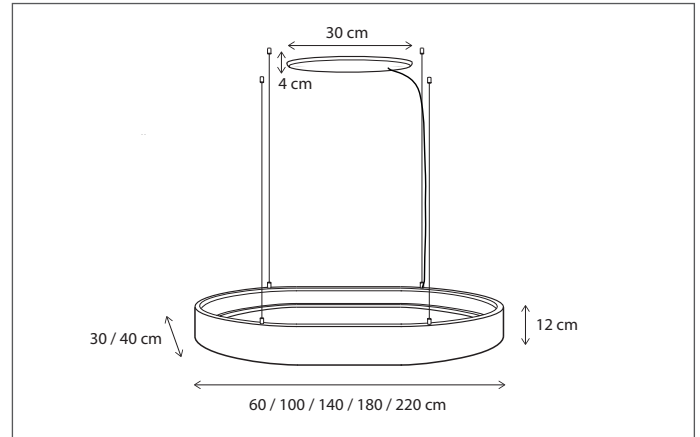

2 integrated LED-strips (top and bottom).