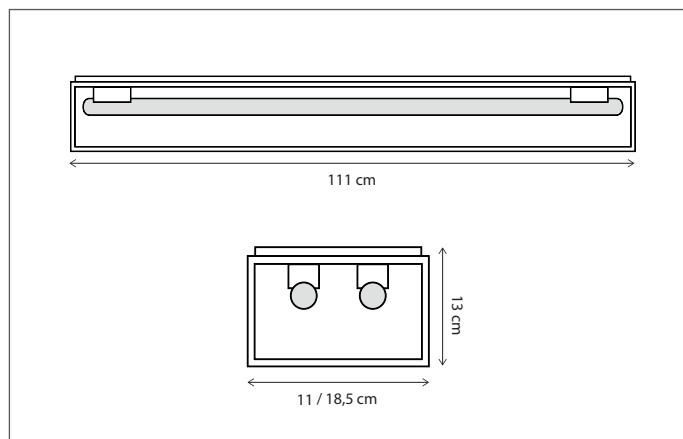

165

CODE	TYPE	FINISH	WATT	VOLT	FITTING
VIS001202	Vitrine petite linestra long 111 cm - 1L	Bronze	20	230	S14S
VIS002202	Vitrine petite linestra long 111 cm - 2L	Bronze	2 x 20	230	S14S
VIS101202	Vitrine petite linestra long 111 cm - 1L	Brushed nickel	20	230	S14S
VIS102202	Vitrine petite linestra long 111 cm - 2L	Brushed nickel	2 x 20	230	S14S
VIS201202	Vitrine petite linestra long 111 cm - 1L	Chrome	20	230	S14S
VIS202202	Vitrine petite linestra long 111 cm - 2L	Chrome	2 x 20	230	S14S

Contact us for:

Customisation, connectivity or halogen version of the collection