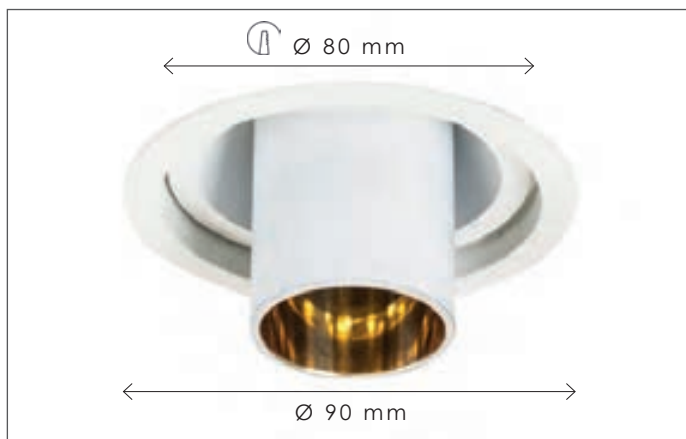

275

CODE	TYPE	FINISH	WATT	VOLT	FITTING
AUR501LT1	Aureole long tube	White	8	230	GU10
AUR801LT1	Aureole long tube	Black	8	230	GU10

Scan the QR-code & discover the modularity of Aureole!

Contact us for:
Customisation, connectivity or halogen version of the collection