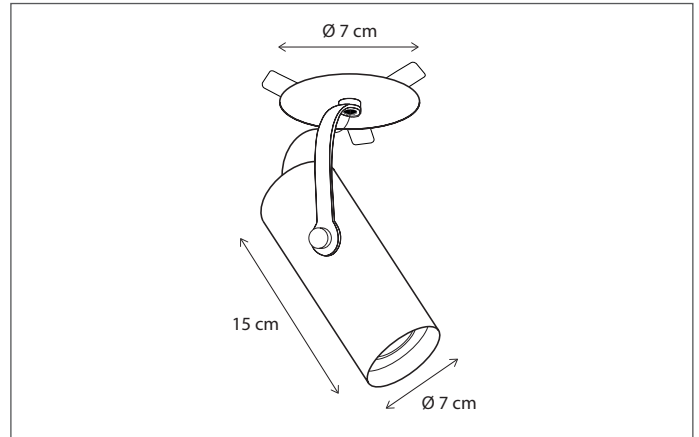

255

CODE	TYPE	FINISH	WATT	VOLT	FITTING
TBL001170	Tubelum disc with springs	Bronze	6	230	GU10
TBL301170	Tubelum disc with springs	Polished brass	6	230	GU10

Contact us for:

Customisation, connectivity or halogen version of the collection