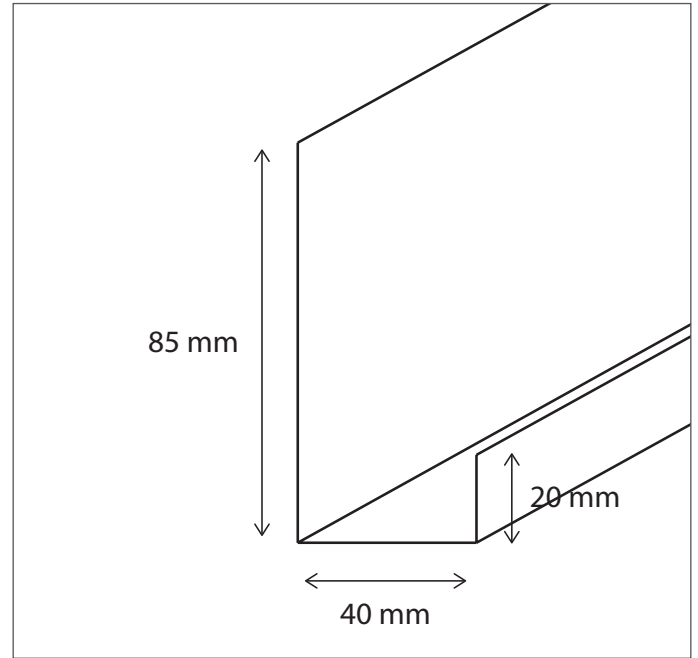

486

CODE	TYPE	FINISH
TOEPRO811	Profile polished brass for led strip 1 m	Polished brass
TOEPRO821	Profile polished brass for led strip 2 m	Polished brass