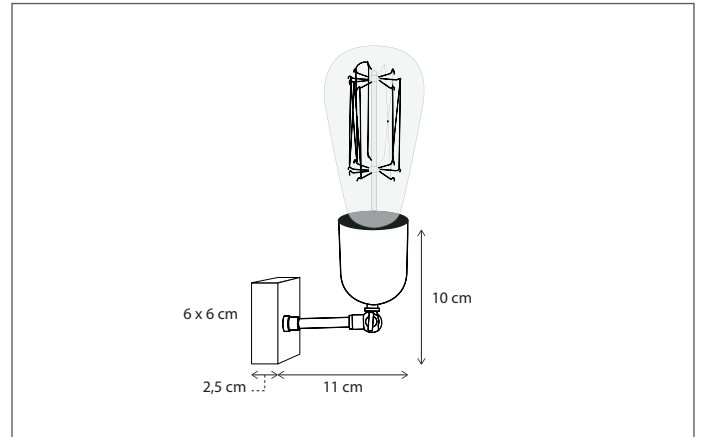

300

CODE	TYPE	FINISH	WATT	VOLT	FITTING
FIL001V60	Filou wall on square base	Bronze	15	230	E27
FIL101V60	Filou wall on square base	Brushed nickel	15	230	E27
FIL201V60	Filou wall on square base	Chrome	15	230	E27