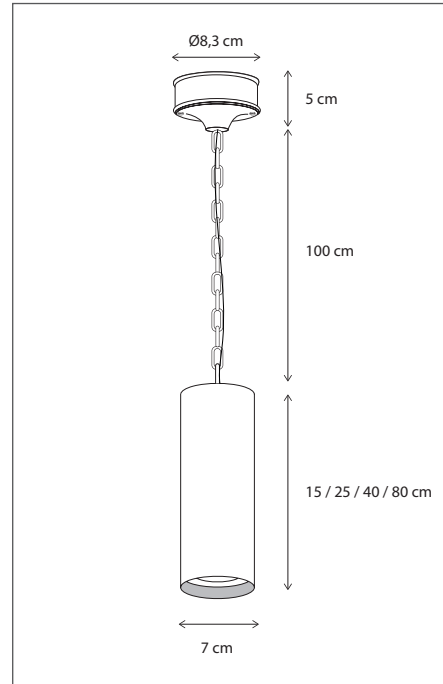

142

CODE	TYPE	FINISH	WATT	VOLT	FITTING
TBL001G15	Tubelum on round base 15 cm	Bronze	6	230	GU10
TBL001G25	Tubelum on round base 25 cm	Bronze	6	230	GU10
TBL001G40	Tubelum on round base 40 cm	Bronze	6	230	GU10
TBL001G80	Tubelum on round base 80 cm	Bronze	6	230	GU10
TBL301G15	Tubelum on round base 15 cm	Polished brass	6	230	GU10
TBL301G25	Tubelum on round base 25 cm	Polished brass	6	230	GU10
TBL301G40	Tubelum on round base 40 cm	Polished brass	6	230	GU10
TBL301G80	Tubelum on round base 80 cm	Polished brass	6	230	GU10