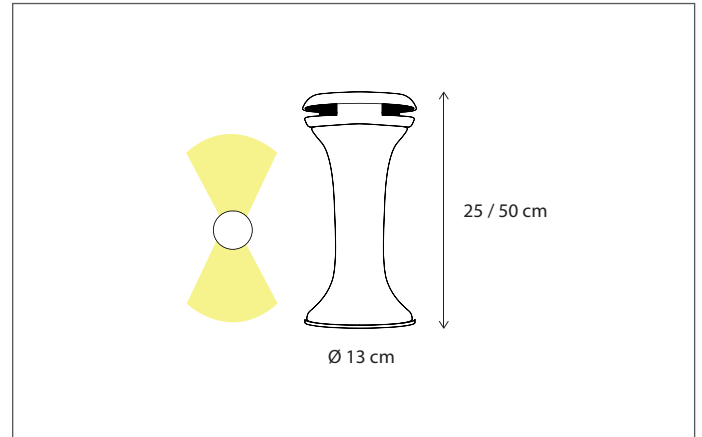

430

CODE	TYPE	FINISH	WATT	VOLT	FITTING
GAL0029P2	Galed pole 2 x 90° 25 cm (driver incl.)	Bronze	2 x 1,5	230	-
GAL0029P6	Galed pole 2 x 90° 50 cm (driver incl.)	Bronze	2 x 1,5	230	-
GAL1029P2	Galed pole 2 x 90° 25 cm (driver incl.)	Brushed nickel	2 x 1,5	230	-
GAL1029P6	Galed pole 2 x 90° 50 cm (driver incl.)	Brushed nickel	2 x 1,5	230	-
GAL2029P2	Galed pole 2 x 90° 25 cm (driver incl.)	Chrome	2 x 1,5	230	-
GAL2029P6	Galed pole 2 x 90° 50 cm (driver incl.)	Chrome	2 x 1,5	230	-
GAL0029PI	Galed pole 2 x 90° 25 cm	Bronze	2 x 1,5	24	-
GAL0029P5	Galed pole 2 x 90° 50 cm	Bronze	2 x 1,5	24	-
GAL1029PI	Galed pole 2 x 90° 25 cm	Brushed nickel	2 x 1,5	24	-
GAL1029P5	Galed pole 2 x 90° 50 cm	Brushed nickel	2 x 1,5	24	-
GAL2029PI	Galed pole 2 x 90° 25 cm	Chrome	2 x 1,5	24	-
GAL2029P5	Galed pole 2 x 90° 50 cm	Chrome	2 x 1,5	24	-