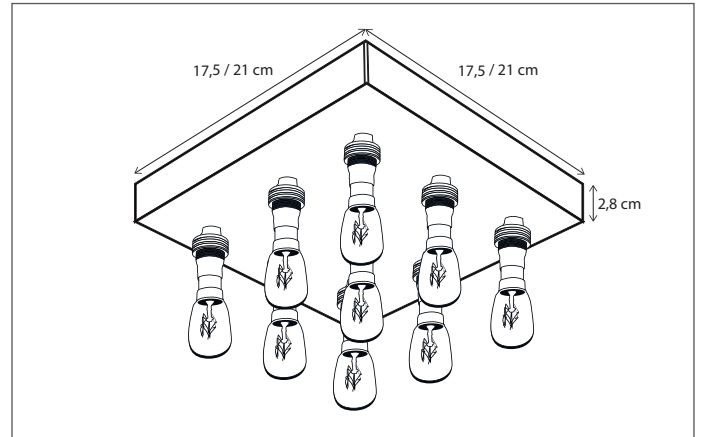

172

CODE	TYPE	FINISH	WATT	VOLT	FITTING
BAR009V17	Barron on square base 9L	Bronze	9 x 6	230	BA15d
BAR016V21	Barron on square base 16L	Bronze	16 x 6	230	BA15d
BAR109V17	Barron on square base 9L	Brushed nickel	9 x 6	230	BA15d
BAR116V21	Barron on square base 16L	Brushed nickel	16 x 6	230	BA15d
BAR209V17	Barron on square base 9L	Chrome	9 x 6	230	BA15d
BAR216V21	Barron on square base 16L	Chrome	16 x 6	230	BA15d