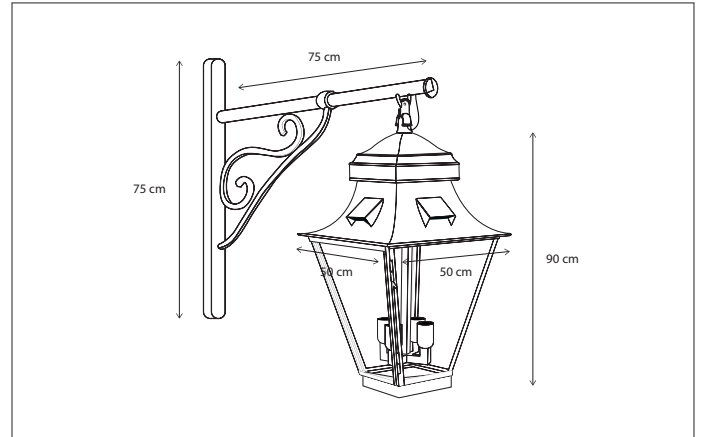

An extra spot can be added in the ceiling of the grand variant (4L --> 8L).

Lamps not included, consult light source guide for our advice.

391

CODE	TYPE	FINISH	WATT	VOLT	FITTING
GRA004WB9	Gracieuze wall on bracket grand 4L	Bronze	4 x 15	230	E27
GRA008WB9	Gracieuze wall on bracket grand 8L	Bronze	4 x 15 + 4 x 8	230	E27 + GU10