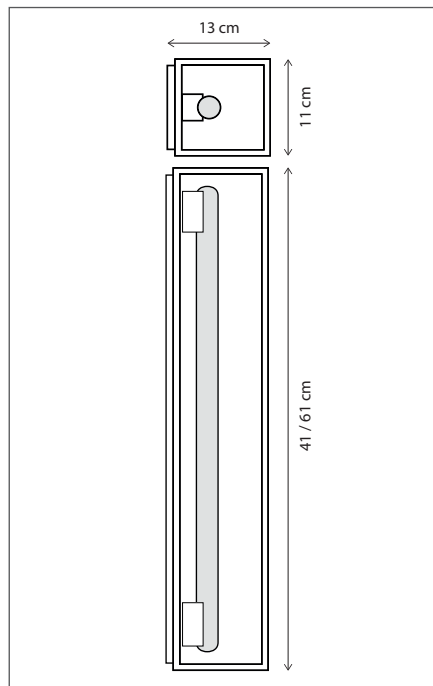

CODE	TYPE	FINISH	WATT	VOLT	FITTING
VIS001200	Vitrine petite linestra small wall	Bronze	15	230	S14S
VIS001201	Vitrine petite linestra medium wall	Bronze	15	230	S14S
VIS101200	Vitrine petite linestra small wall	Brushed nickel	15	230	S14S
VIS101201	Vitrine petite linestra medium wall	Brushed nickel	15	230	S14S
VIS201200	Vitrine petite linestra small wall	Chrome	15	230	S14S
VIS201201	Vitrine petite linestra medium wall	Chrome	15	230	S14S

Contact us for:

Customisation, connectivity or halogen version of the collection