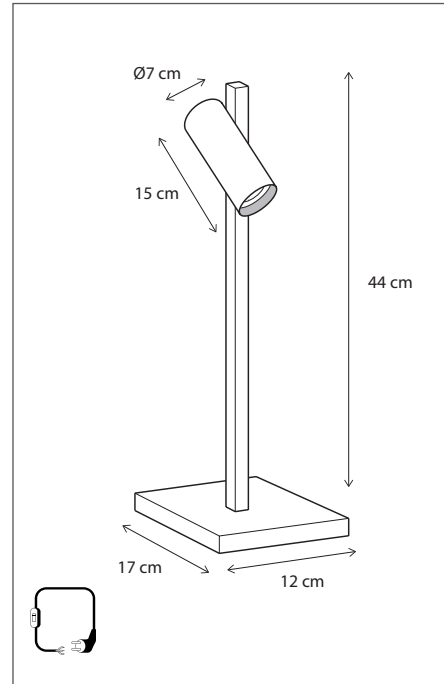

TABLE I TUBELUM DESK

The light source is easy to move up and down, enabling you to change the light effect.

Lamp included.

348

CODE	TYPE	FINISH	WATT	VOLT	FITTING
TBL001TAB	Tubelum desk	Bronze	6	230	GU10
TBL301TAB	Tubelum desk	Polished brass	6	230	GU10