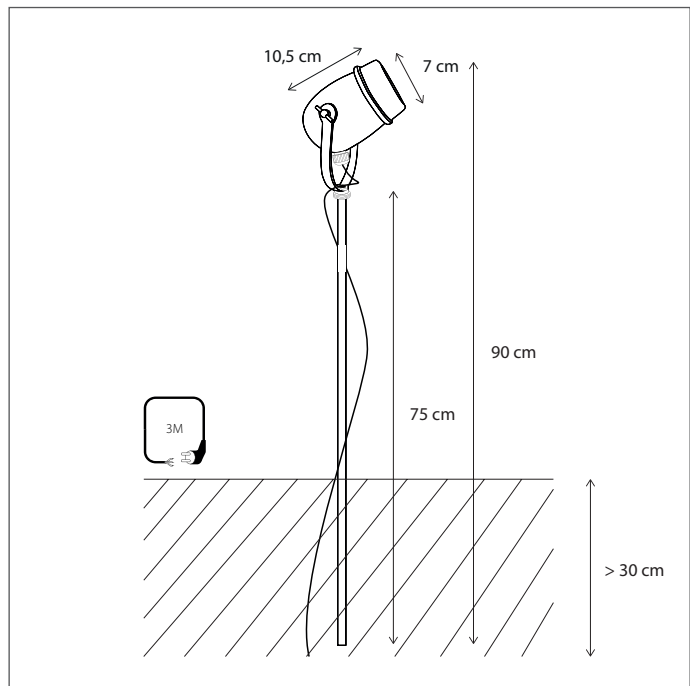

For warmer light, add Kelvin Killer® - see accessories.
For enhanced light dispersion and/or anti-glare effect, add frosted glass filter - see accessories.
Lamps not included, consult light source guide for our advice.

412

CODE	TYPE	FINISH	WATT	VOLT	FITTING
MIC001005	Micro on pin	Bronze	6	230	GU10
MIC101005	Micro on pin	Brushed nickel	6	230	GU10
MIC201005	Micro on pin	Chrome	6	230	GU10