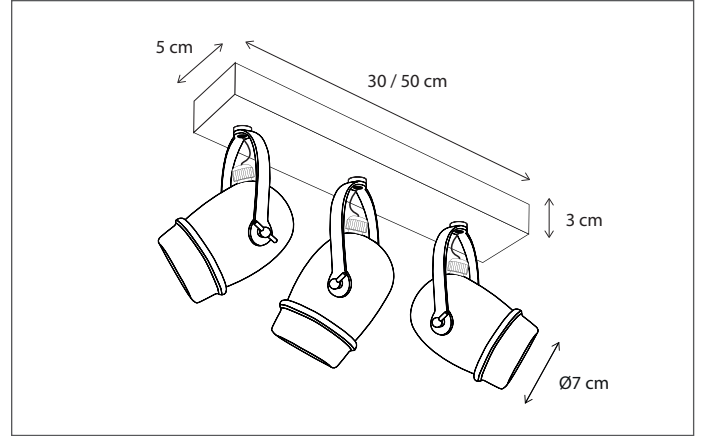

For warmer light, add Kelvin Killer® - see accessories.
For enhanced light dispersion and/or anti-glare effect, add frosted glass filter - see accessories.
Lamps not included, consult light source guide for our advice.

378