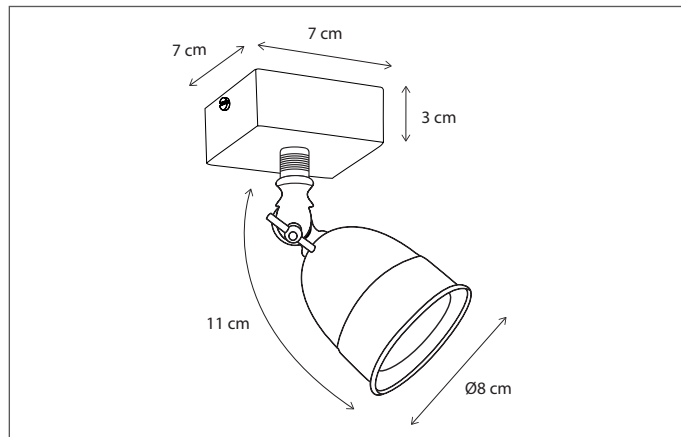

215

CODE	TYPE	FINISH	WATT	VOLT	FITTING
POI0L1V70	Poire on square base	Bronze	8	230	GU10
POI1L1V70	Poire on square base	Brushed nickel	8	230	GU10
POI2L1V70	Poire on square base	Chrome	8	230	GU10
POI001V70	Poire on square base	Bronze	8	230	BA15d
POI101V70	Poire on square base	Brushed nickel	8	230	BA15d
POI201V70	Poire on square base	Chrome	8	230	BA15d

Contact us for:

Customisation, connectivity or halogen version of the collection