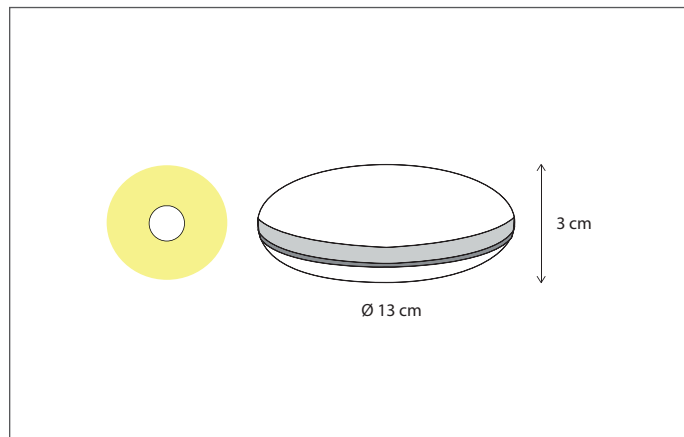

Select the correct driver, see accessories.