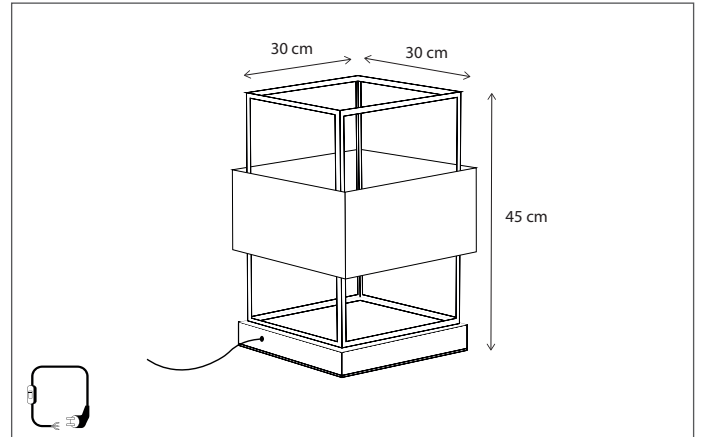

TABLE I Q-BRI LANTERN

2 integrated LED-strips (top and bottom).
The light reflects on polished brass insight, resulting in a warm glow.

345

CODE	TYPE	FINISH	WATT	VOLT	FITTING
QLT0L2600	Q-Bri lantern table	Bronze	32	230	-
QLT1L2600	Q-Bri lantern table	Brushed nickel	32	230	-
QLT2L2600	Q-Bri lantern table	Chrome	32	230	-
QLT3L2600	Q-Bri lantern table	Polished brass	32	230	-