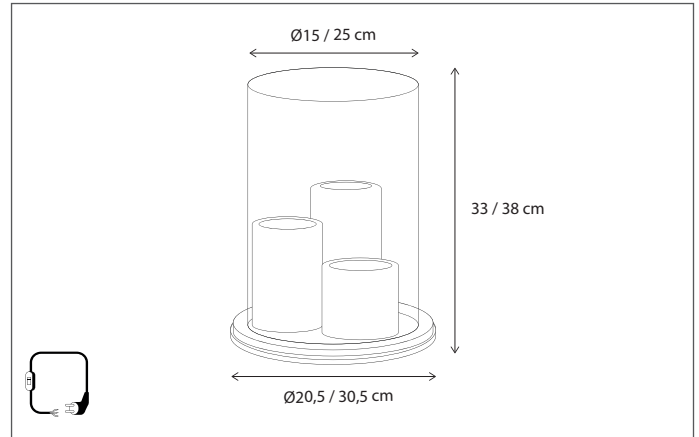

Integrated push dimmer for adjustable candle effect.
Wax linnen candles included, for other options see accessories.

338