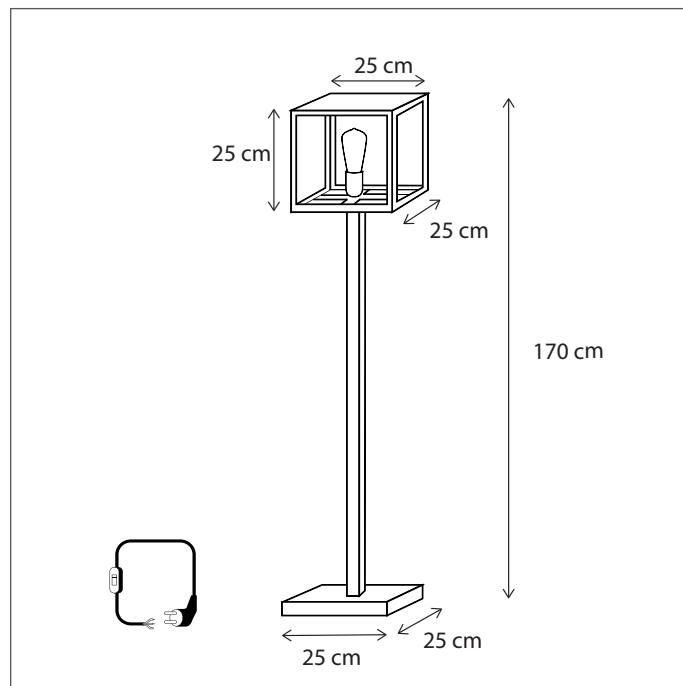

Lamps not included, consult light source guide for our advice.

358

CODE	TYPE	FINISH	WATT	VOLT	FITTING
VIT001462	Vitrine floor	Bronze	15	230	E27
VIT101462	Vitrine floor	Brushed nickel	15	230	E27
VIT201462	Vitrine floor	Chrome	15	230	E27