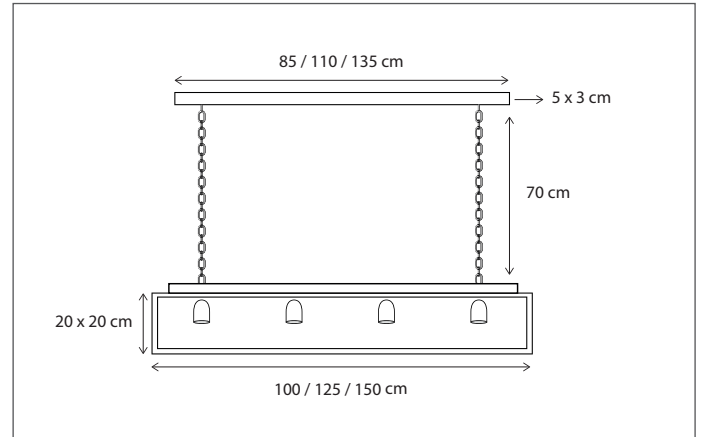

SUSPENSION | VITRINE LONG + INTEGRATED LED

2 circuits

1. Integrated Dim-to-warm LED-strip in vitrine
2. Decorative LED filament bulbs (not included, consult light source guide for our advice)

124

CODE	TYPE	FINISH	WATT	VOLT	FITTING
VIL023700	Vitrine suspension long + integrated LED 100 cm - 3L	Bronze	3 x 15 + 28,8	230	E27
VIL024700	Vitrine suspension long + integrated LED 125 cm - 4L	Bronze	4 x 15 + 38	230	E27
VIL025700	Vitrine suspension long + integrated LED 150 cm - 5L	Bronze	5 x 15 + 44	230	E27
VIL123700	Vitrine suspension long + integrated LED 100 cm - 3L	Brushed nickel	3 x 15 + 28,8	230	E27
VIL124700	Vitrine suspension long + integrated LED 125 cm - 4L	Brushed nickel	4 x 15 + 38	230	E27
VIL125700	Vitrine suspension long + integrated LED 150 cm - 5L	Brushed nickel	5 x 15 + 44	230	E27
VIL223700	Vitrine suspension long + integrated LED 100 cm - 3L	Chrome	3 x 15 + 28,8	230	E27
VIL224700	Vitrine suspension long + integrated LED 125 cm - 4L	Chrome	4 x 15 + 38	230	E27
VIL225700	Vitrine suspension long + integrated LED 150 cm - 5L	Chrome	5 x 15 + 44	230	E27