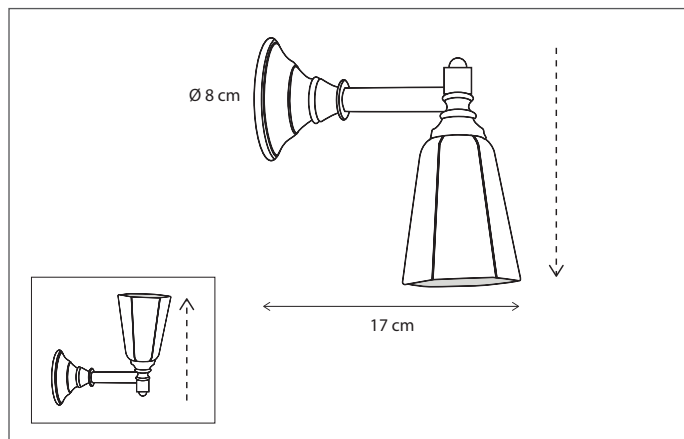

Glass included.

Lamps not included, consult light source guide for our advice.