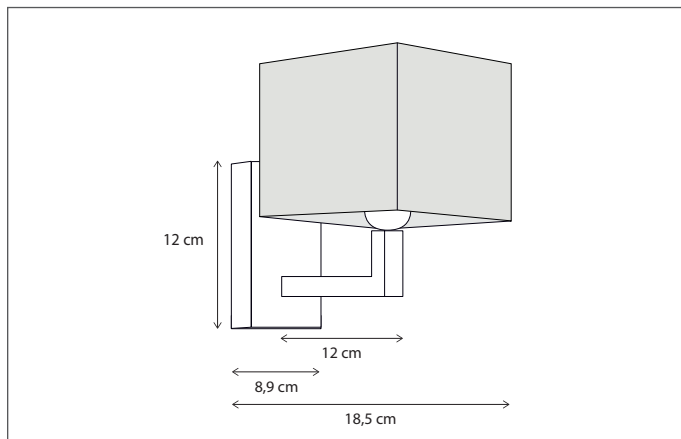

Shades not included, see accessories for the different options.
Lamps not included, consult light source guide for our advice.
Switch can be integrated in the product, consult accessories.

315

CODE	TYPE	FINISH	WATT	VOLT	FITTING
SEV001006	Sévère on rectangular base	Bronze	15	230	E27
SEV101006	Sévère on rectangular base	Brushed nickel	15	230	E27
SEV201006	Sévère on rectangular base	Chrome	15	230	E27