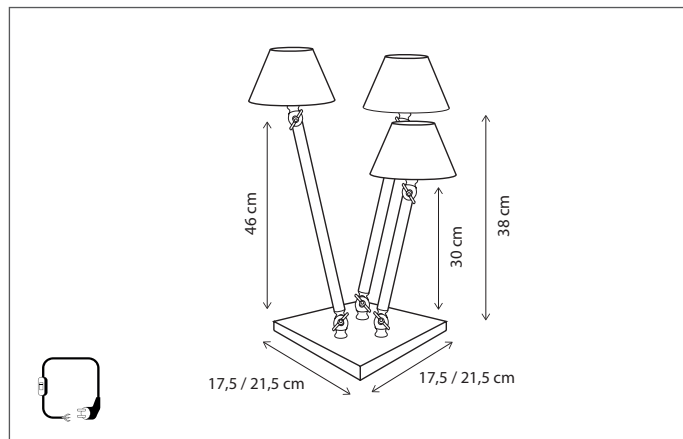

TABLE | SEVERE

Shades not included, see accessories for the different options.
Lamps not included, consult light source guide for our advice.

349

CODE	TYPE	FINISH	WATT	VOLT	FITTING
SEV001T30	Sévère table 1L 30 cm	Bronze	6	230	E14
SEV001T38	Sévère table 1L 38 cm	Bronze	6	230	E14
SEV001T46	Sévère table 1L 46 cm	Bronze	6	230	E14
SEV003TRI	Sévère table trio	Bronze	3 x 6	230	E14
SEV101T30	Sévère table 1L 30 cm	Brushed nickel	6	230	E14
SEV101T38	Sévère table 1L 38 cm	Brushed nickel	6	230	E14
SEV101T46	Sévère table 1L 46 cm	Brushed nickel	6	230	E14
SEV103TRI	Sévère table trio	Brushed nickel	3 x 6	230	E14
SEV201T30	Sévère table 1L 30 cm	Chrome	6	230	E14
SEV201T38	Sévère table 1L 38 cm	Chrome	6	230	E14
SEV201T46	Sévère table 1L 46 cm	Chrome	6	230	E14
SEV203TRI	Sévère table trio	Chrome	3 x 6	230	E14

Contact us for:

Customisation, connectivity or halogen version of the collection