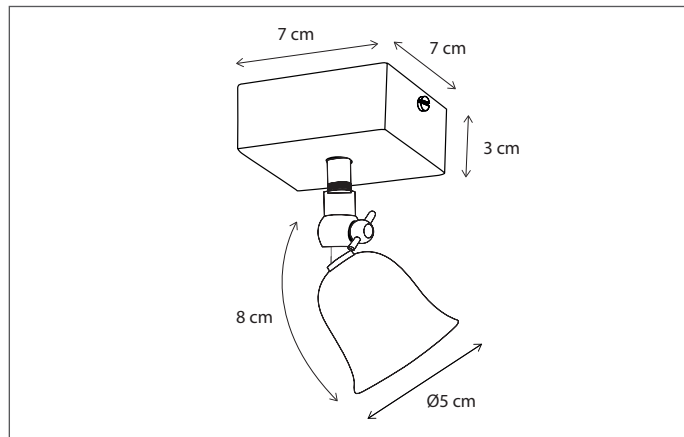

227

CODE	TYPE	FINISH	WATT	VOLT	FITTING
FLE0L1V70	Fleure on square base	Bronze	4	230	G4
FLE1L1V70	Fleure on square base	Brushed nickel	4	230	G4
FLE2L1V70	Fleure on square base	Chrome	4	230	G4

Scan the QR-code & discover the difference between LED and Halogen for Fleure!

Contact us for:
Customisation, connectivity or halogen version of the collection