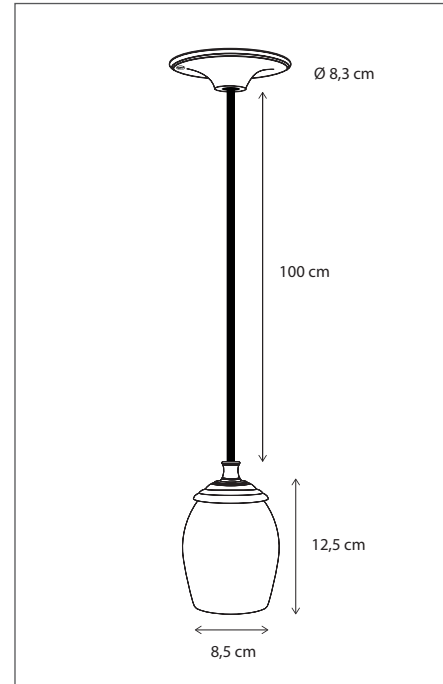

Glass included.

Lamps not included, consult light source guide for our advice.

154

CODE	TYPE	FINISH	WATT	VOLT	FITTING
BNW001MS2	Bainwat mignon suspension	Bronze	6	230	G9
BNW101MS2	Bainwat mignon suspension	Brushed nickel	6	230	G9
BNW201MS2	Bainwat mignon suspension	Chrome	6	230	G9