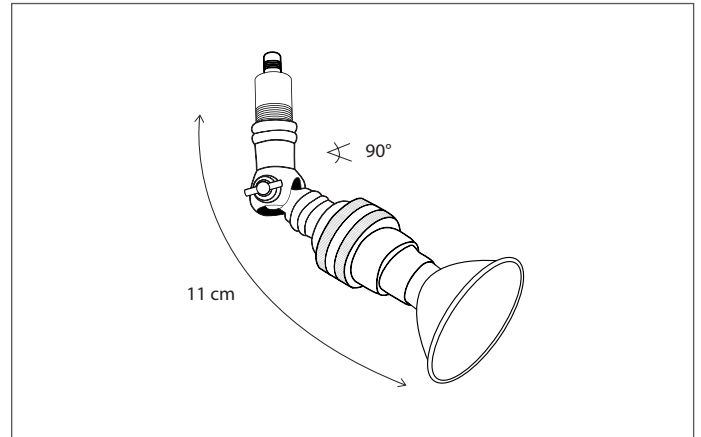

CODE	TYPE	FINISH	WATT	VOLT	FITTING
MAR01M01	Marron M10	Bronze	8	12	BA15d
MAR11M01	Marron M10	Brushed nickel	8	12	BA15d
MAR21M01	Marron M10	Chrome	8	12	BA15d

Contact us for:
Customisation, connectivity or halogen version of the collection