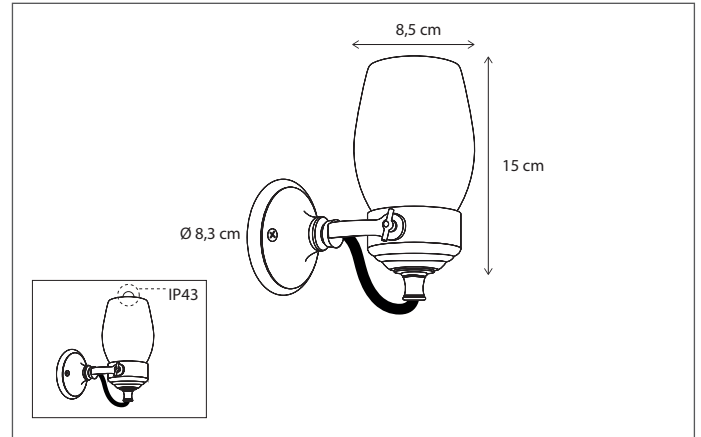

Glass included.

Lamps not included, consult light source guide for our advice.