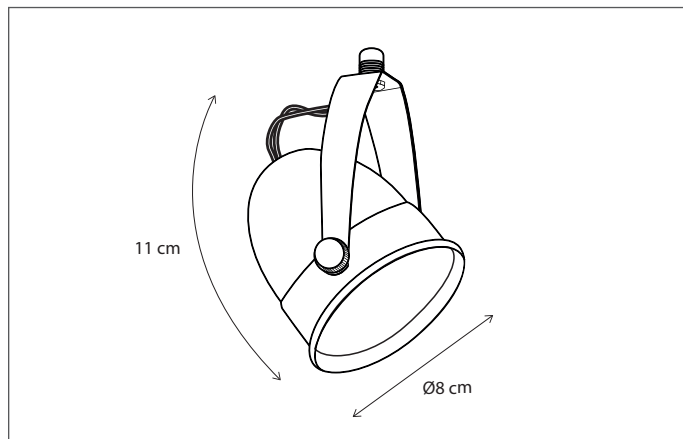

Available in 2 versions: GU10 (no driver required) or BA15d (driver required).

For BA15d, Select the correct driver, see accessories.

Lamps not included, consult light source guide for our advice.

207

CODE	TYPE	FINISH	WATT	VOLT	FITTING
COM0L1M01	Comète M10	Bronze	8	230	GU10
COM1L1M01	Comète M10	Brushed nickel	8	230	GU10
COM2L1M01	Comète M10	Chrome	8	230	GU10
COM001M01	Comète M10	Bronze	8	12	BA15d
COM101M01	Comète M10	Brushed nickel	8	12	BA15d
COM201M01	Comète M10	Chrome	8	12	BA15d

Contact us for:

Customisation, connectivity or halogen version of the collection