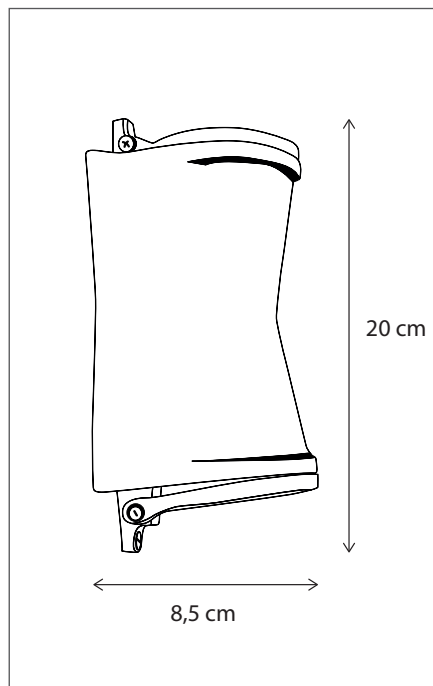

290

CODE	TYPE	FINISH	WATT	VOLT	FITTING
BAL002UD1	Balume up & down	Bronze	2 x 6	230	GU10
BAL102UD1	Balume up & down	Brushed nickel	2 x 6	230	GU10
BAL202UD1	Balume up & down	Chrome	2 x 6	230	GU10