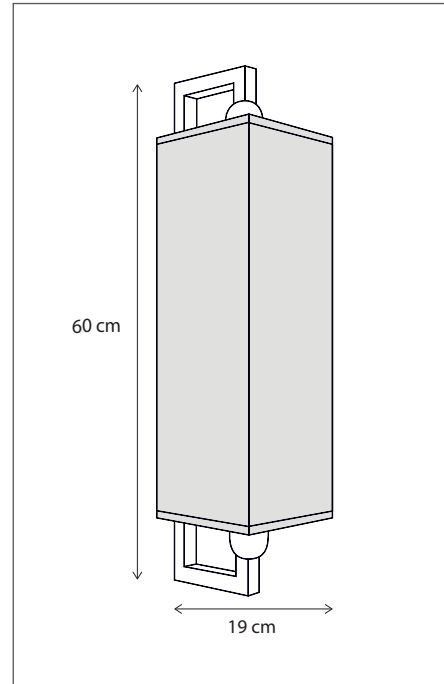

316

CODE	TYPE	FINISH	WATT	VOLT	FITTING
SEV002004	Sévère vertico	Bronze	2 x 15	230	E27
SEV102004	Sévère vertico	Brushed nickel	2 x 15	230	E27
SEV202004	Sévère vertico	Chrome	2 x 15	230	E27