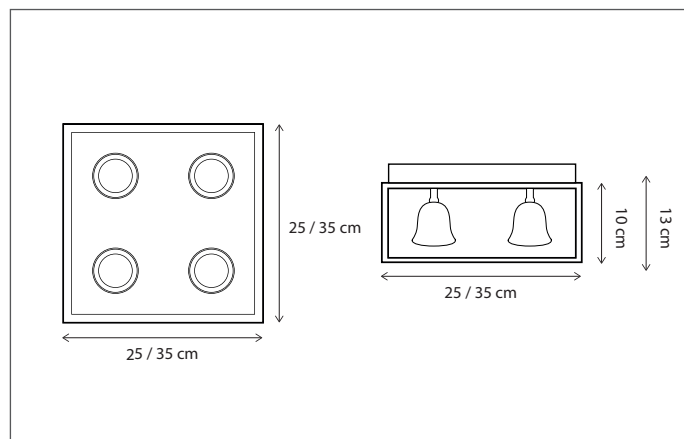

For accent lighting, select halogen. For functional lighting, select LED. LED and halogen lamps are not interchangeable. The product code for halogen is ....0....instead of ....L....

Lamps not included, consult light source guide for our advice.

162

CODE	TYPE	FINISH	WATT	VOLT	FITTING
VIT0L4209	Vitrine plafonnier fleure square 4L	Bronze	4 x 4	230	G4
VIT0L9210	Vitrine plafonnier fleure square 9L	Bronze	9 x 4	230	G4
VIT1L4209	Vitrine plafonnier fleure square 4L	Brushed nickel	4 x 4	230	G4
VIT1L9210	Vitrine plafonnier fleure square 9L	Brushed nickel	9 x 4	230	G4
VIT2L4209	Vitrine plafonnier fleure square 4L	Chrome	4 x 4	230	G4
VIT2L9210	Vitrine plafonnier fleure square 9L	Chrome	9 x 4	230	G4