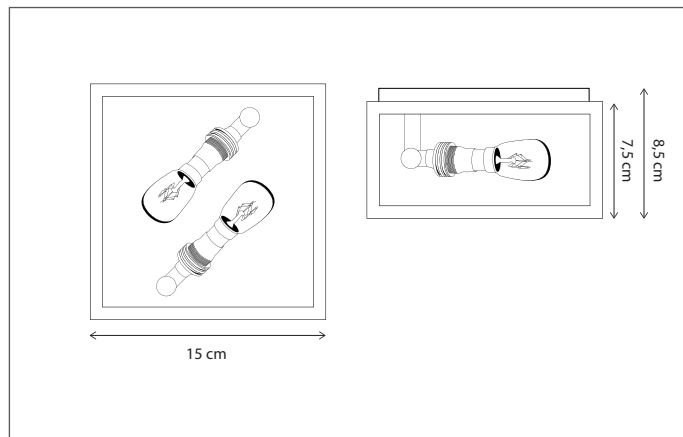

166

CODE	TYPE	FINISH	WATT	VOLT	FITTING
VIP002201	Vitrine petite plafonnier 2L	Bronze	2 x 6	230	BA15d
VIP102201	Vitrine petite plafonnier 2L	Brushed nickel	2 x 6	230	BA15d
VIP202201	Vitrine petite plafonnier 2L	Chrome	2 x 6	230	BA15d